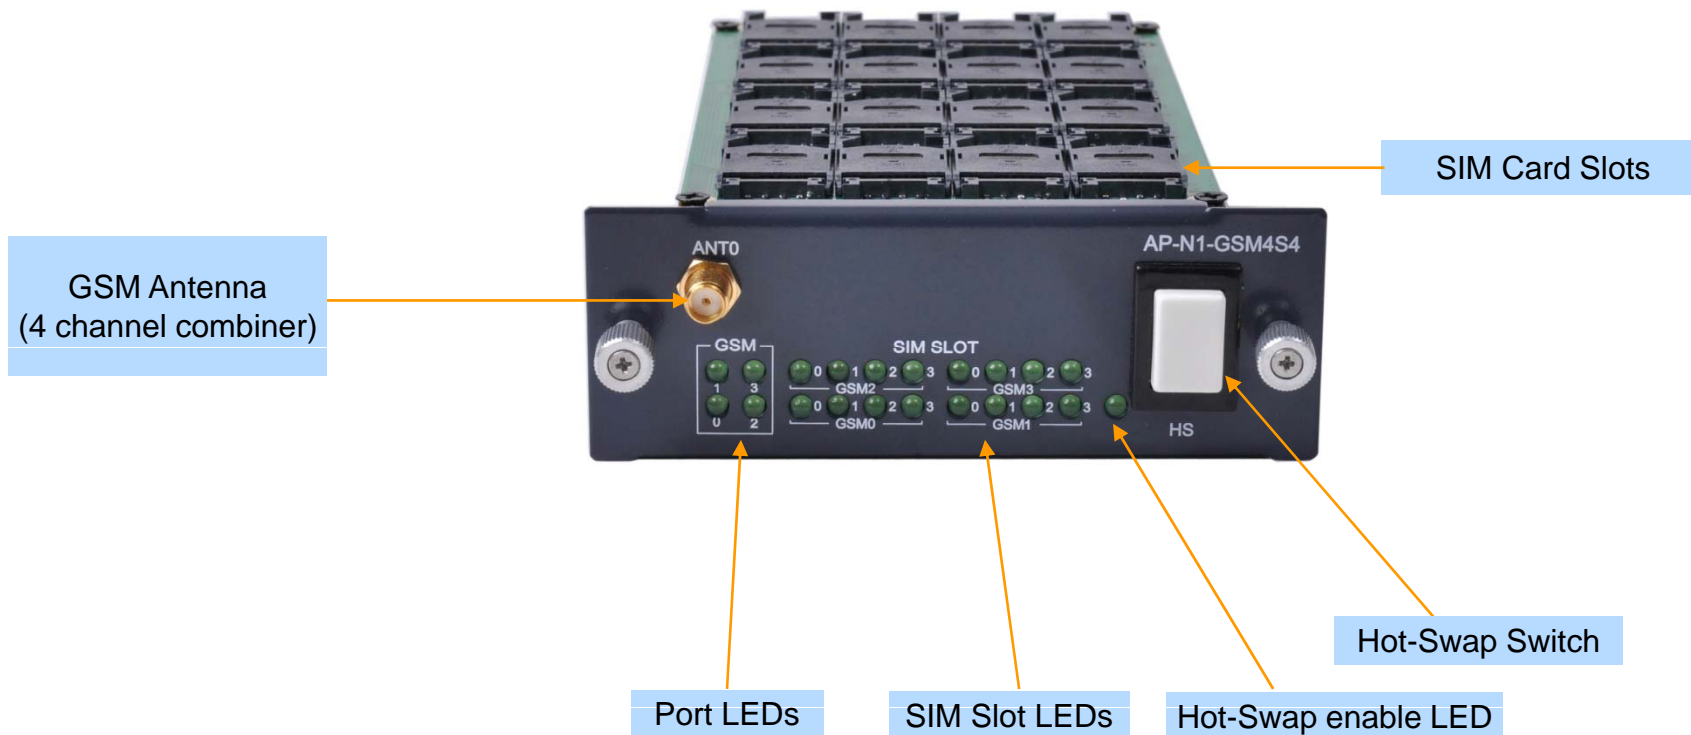

Multi-SIM GSM Module for 8-Port GSM Gateway AP-GS1500

AddPac

AddPac Technology

2013, Sales and Marketing

Contents

- Multi-SIM GSM Modules for AP-GS1500
 - AP-N1-GSM4S8 (4-Port GSM, 8SIM per a GSM Port)
 - AP-N1-GSM4S4 (4-Port GSM, 4SIM per a GSM Port)

Multi-SIM GSM Module for AP-GS1500 GSM Platform

AP-N1-GSM4S8 4-Channel Multi-SIM GSM Module

AP-N1-GSM4S8
(4-Port GSM Module, 8 SIM Card Slots per a GSM Port)

AP-N1-GSM4S4 4-Channel Multi-SIM GSM Module

AP-N1-GSM4S4
(4-Port GSM Module, 4 SIM Card Slots per a GSM Port)