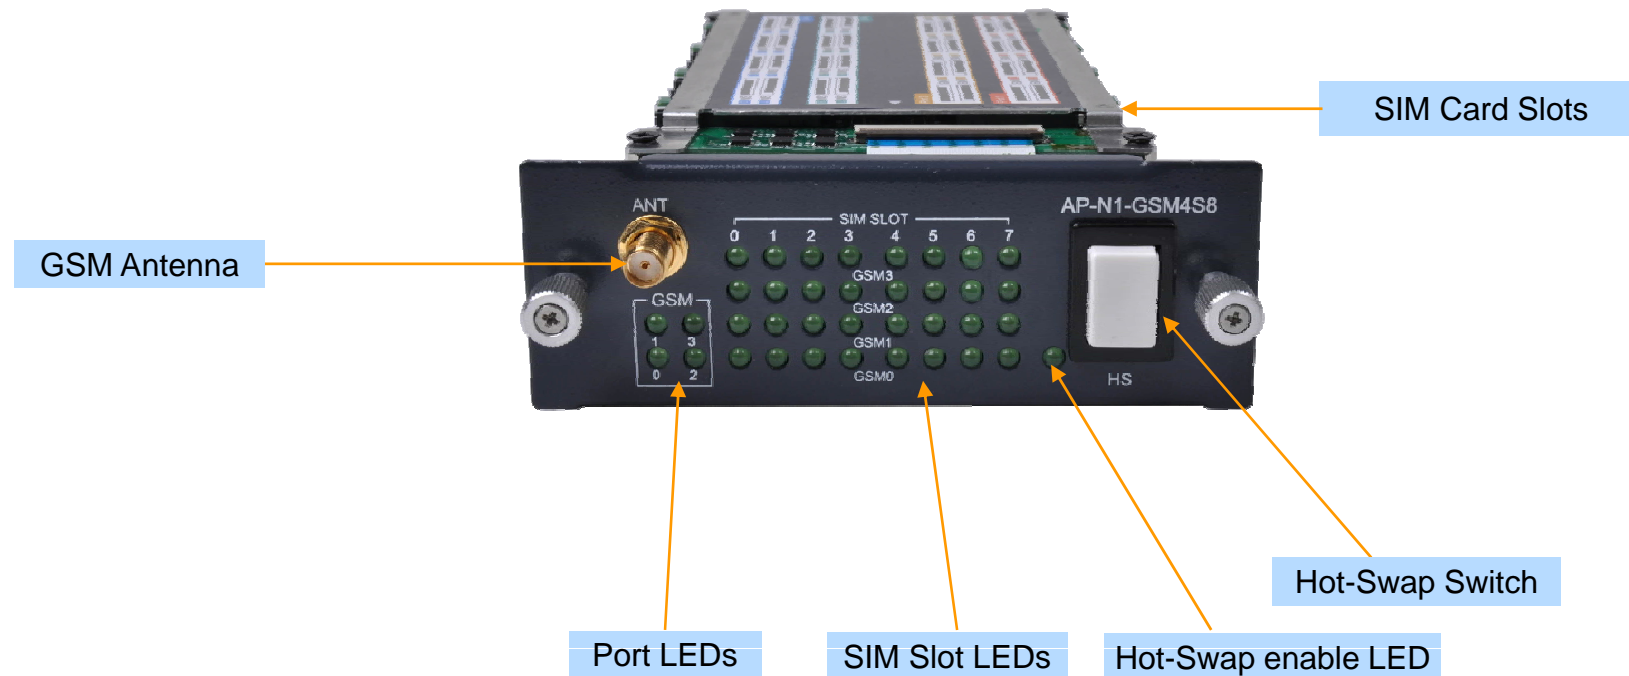

Multi-SIM GSM Module for 8-Port GSM Gateway AP-GS1500

AddPac

AddPac Technology

2013, Sales and Marketing

Contents

- Multi-SIM GSM Modules for AP-GS1500
 - AP-N1-GSM4S8 (4-Port GSM, 8SIM per a GSM Port)
 - AP-N1-GSM4S4 (4-Port GSM, 4SIM per a GSM Port)

Multi-SIM GSM Module for AP-GS1500 GSM Platform

AP-N1-GSM4S8 4-Channel Multi-SIM GSM Module

AP-N1-GSM4S8
(4-Port GSM Module, 8 SIM Card Slots per a GSM Port)

AP-N1-GSM4S4 4-Channel Multi-SIM GSM Module

AP-N1-GSM4S4
(4-Port GSM Module, 4 SIM Card Slots per a GSM Port)