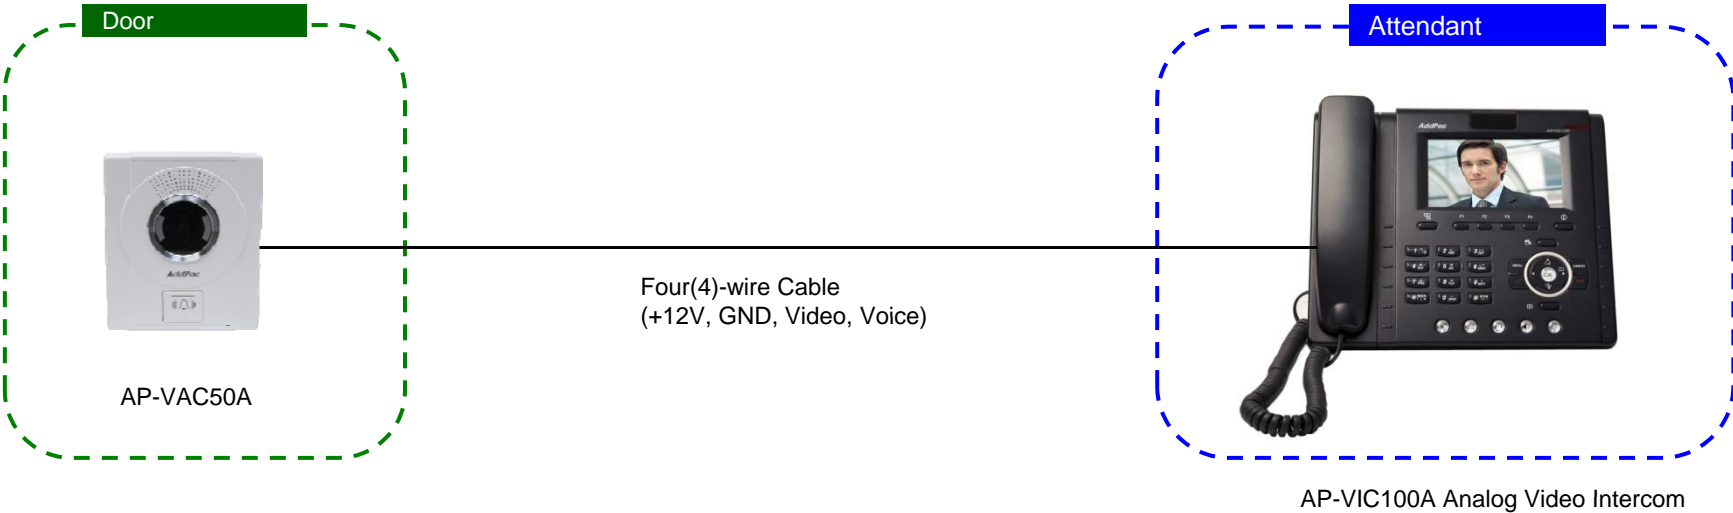

AP-VAC50

IP Video Door Phone

High Performance IP Video Door Phone Solution

IP Video Door Phone Solution
Advantage over Analog Video
Intercom Solution

AddPac

AddPac Technology

Sales and Marketing

www.addpac.com

Contents

- Network Diagram Comparison
 - Analog based Scheme
 - IP based Scheme
- IP based Video Door Phone Solution Advantage

Analog based Solution Network Diagram

Analog based Solution Network Diagram

IP based Solution Network Diagram

Advantage over Analog based Scheme

- Location Free via Internet
- No Need Full Mesh Line or N : N Video Switch
- Call Transfer, Call Hunting, etc Various Supplementary Service is Possible
- Various Smart Tablet, Phone Application Software
- High Scalability compare with Analog based Scheme
- Fault Tolerant Scheme like as Dual Redundancy is Possible
- Value Added Supplementary Service is Possible
- Interoperable between IP device is very simple and easy if standard protocol/codec is used