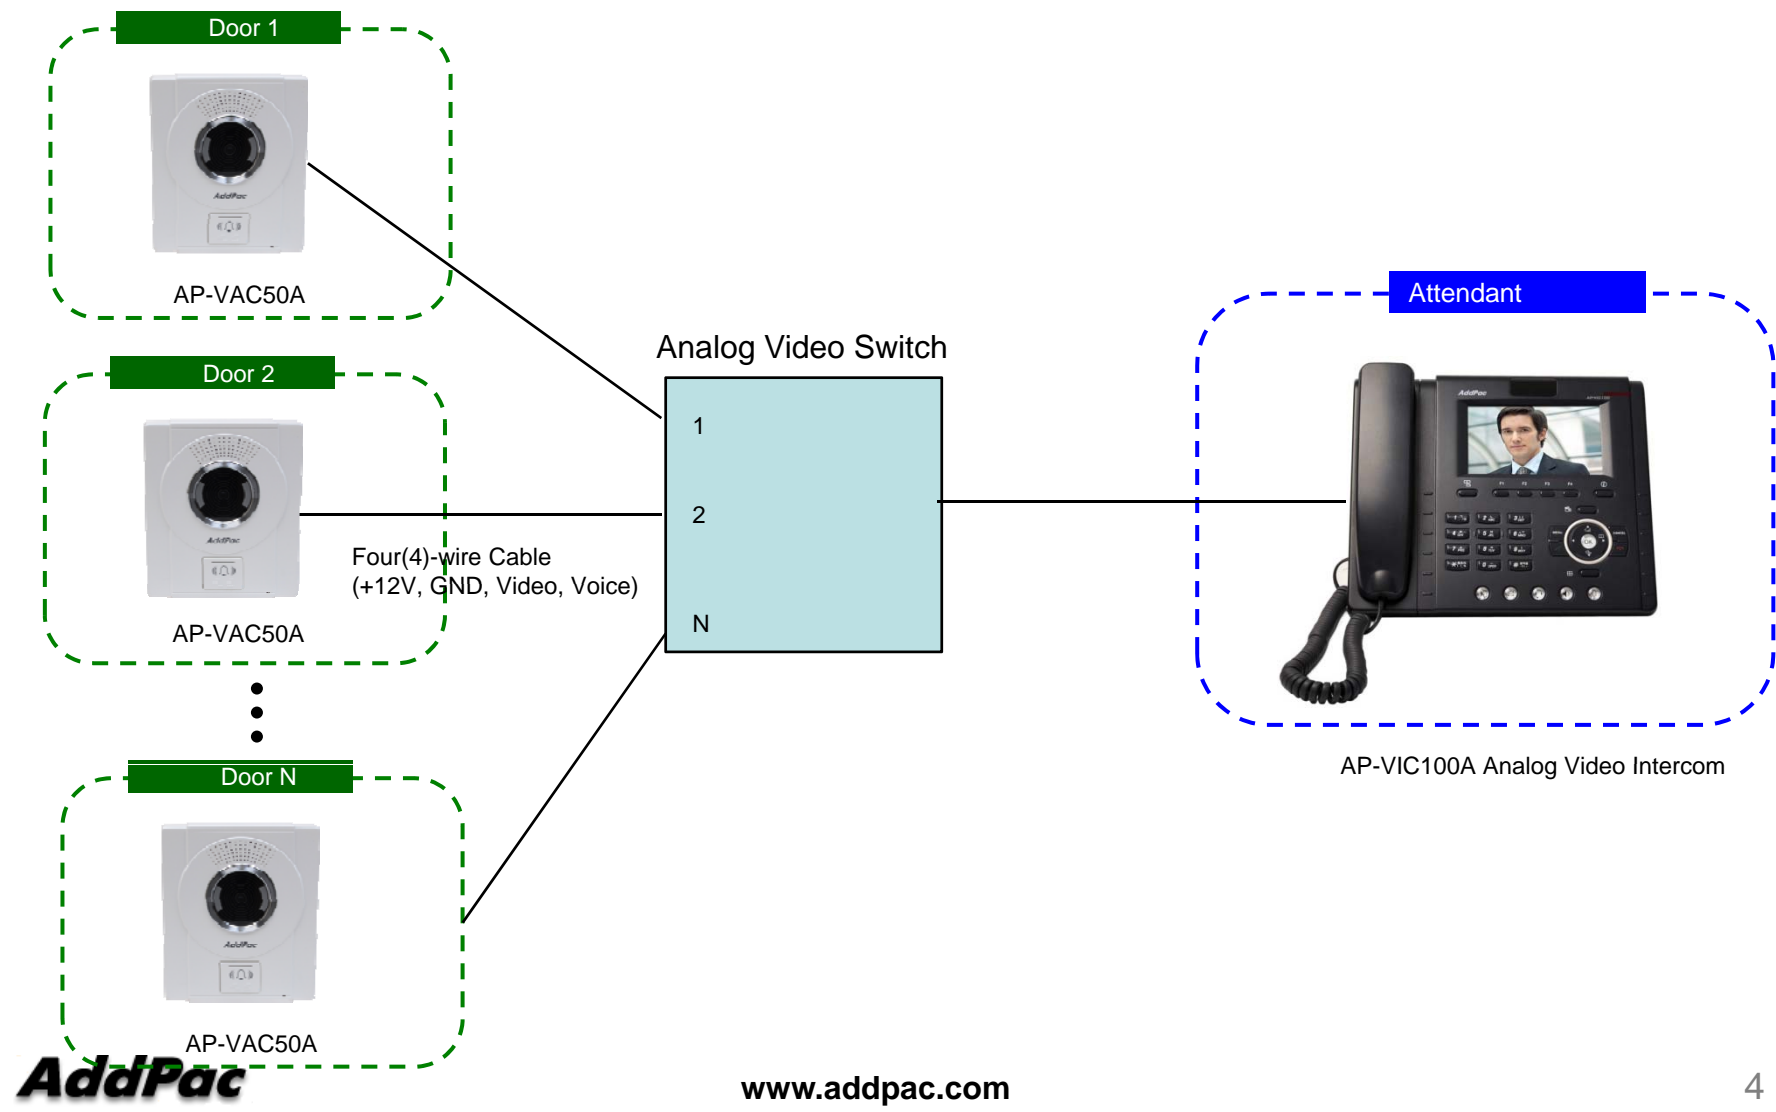

AP-VAC50

IP Video Door Phone

High Performance IP Video Door Phone Solution

IP Video Door Phone Solution
Advantage over Analog Video
Intercom Solution

AddPac

AddPac Technology

Sales and Marketing

www.addpac.com

Contents

- Network Diagram Comparison
 - Analog based Scheme
 - IP based Scheme
- IP based Video Door Phone Solution Advantage

Analog based Solution Network Diagram

Analog based Solution Network Diagram

IP based Solution Network Diagram

Advantage over Analog based Scheme

- Location Free via Internet
- No Need Full Mesh Line or N : N Video Switch
- Call Transfer, Call Hunting, etc Various Supplementary Service is Possible
- Various Smart Tablet, Phone Application Software
- High Scalability compare with Analog based Scheme
- Fault Tolerant Scheme like as Dual Redundancy is Possible
- Value Added Supplementary Service is Possible
- Interoperable between IP device is very simple and easy if standard protocol/codec is used