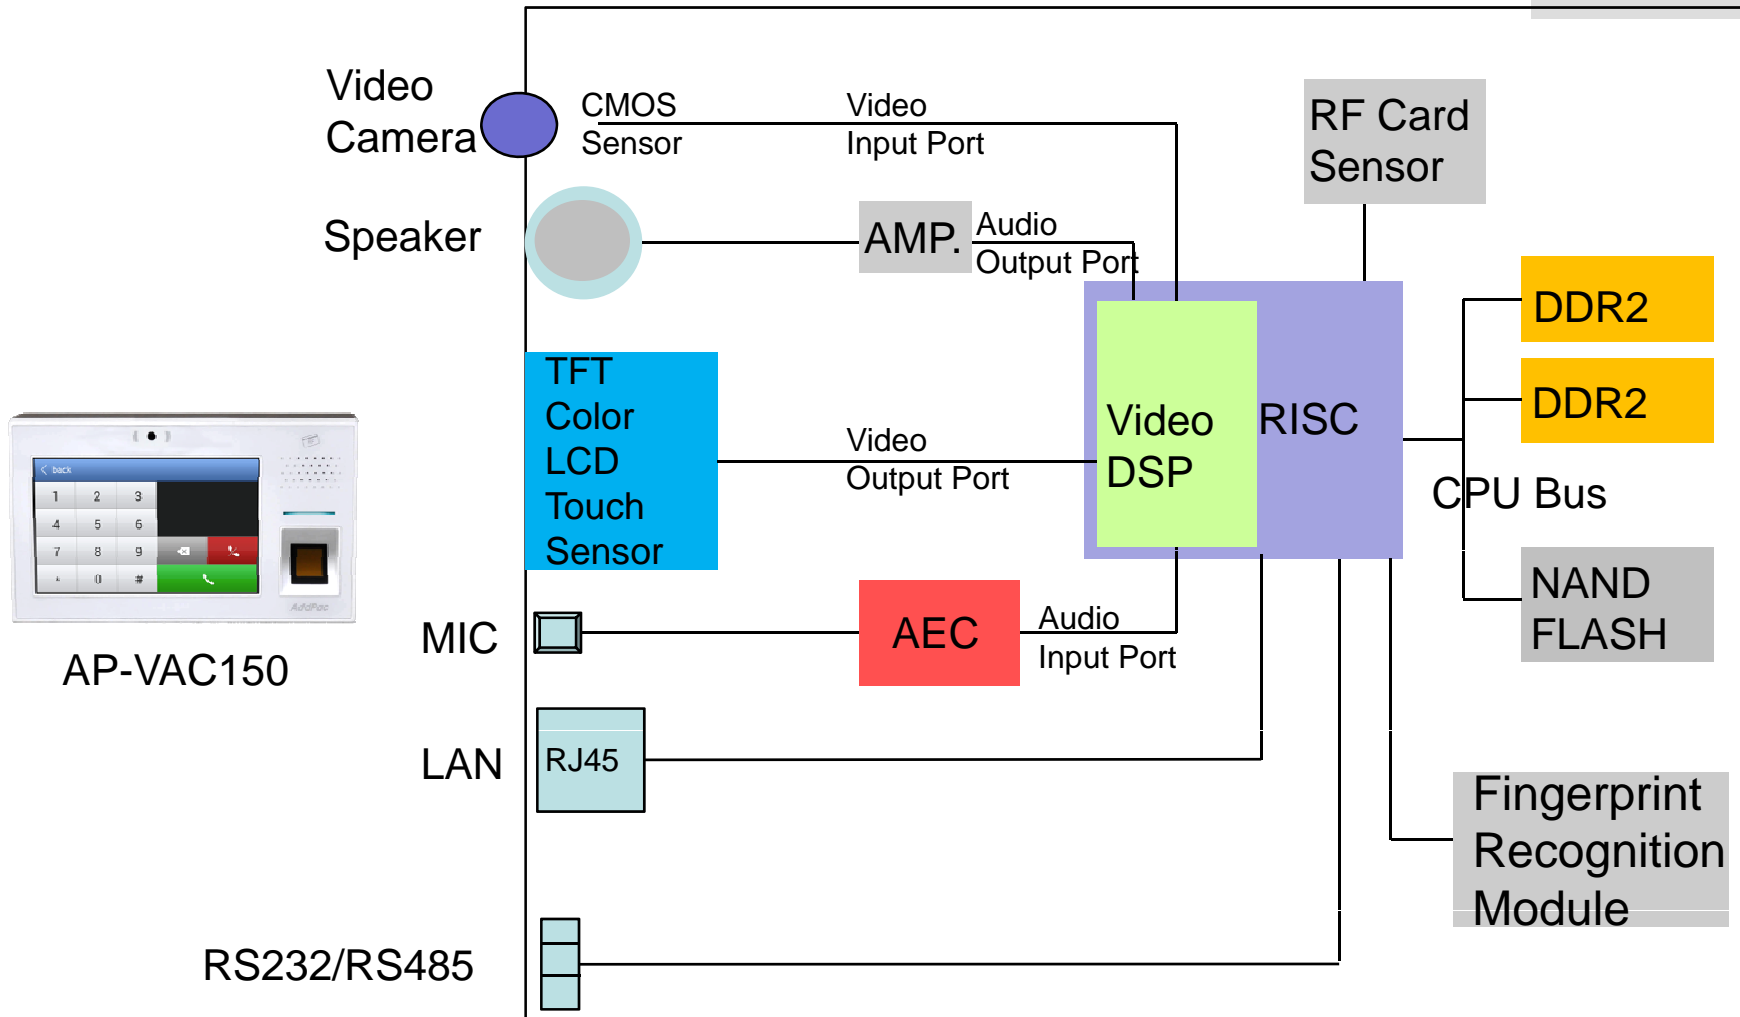

AddPac IP Video Door Phone Solution

Full Duplex AEC Service

AddPac

AddPac Technology

2015, Sales and Marketing

Contents

- Difference between Half Duplex and Full Duplex
- Hardware Block Diagram (AddPac IP Video Door Phone)
- Acoustic Echo Canceller Specification

Full Duplex Two-Way Communication
by using AEC (acoustic echo canceller)

Difference between Half Duplex and Full Duplex

Hardware Block Diagram

RISC
CPU

High-end
DSP

AP-VAC150

AddPac

www.addpac.com

Hardware Specification

RISC
CPU

High-end
DSP

- Acoustic Echo Canceller
 - Full-duplex operation during double-talk situations
 - One channel AEC, one channel LEC up to 256ms shared
 - Cancels echoes with up to 10dB echo return
 - Advanced noise reduction(up to 20dB)