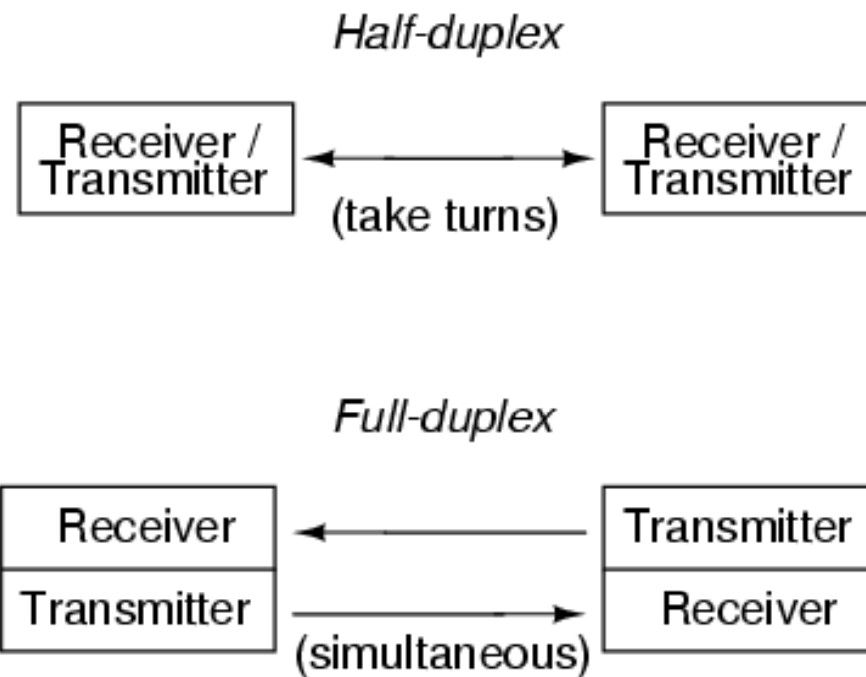

AddPac IP Video Door Phone Solution

Full Duplex AEC Service

AddPac

AddPac Technology

2015, Sales and Marketing

Contents

- Difference between Half Duplex and Full Duplex
- Hardware Block Diagram (AddPac IP Video Door Phone)
- Acoustic Echo Canceller Specification

Full Duplex Two-Way Communication
by using AEC (acoustic echo canceller)

Difference between Half Duplex and Full Duplex

Hardware Block Diagram

RISC
CPU

High-end
DSP

AP-VAC150

AddPac

www.addpac.com

Hardware Specification

RISC
CPU

High-end
DSP

- Acoustic Echo Canceller
 - Full-duplex operation during double-talk situations
 - One channel AEC, one channel LEC up to 256ms shared
 - Cancels echoes with up to 10dB echo return
 - Advanced noise reduction(up to 20dB)