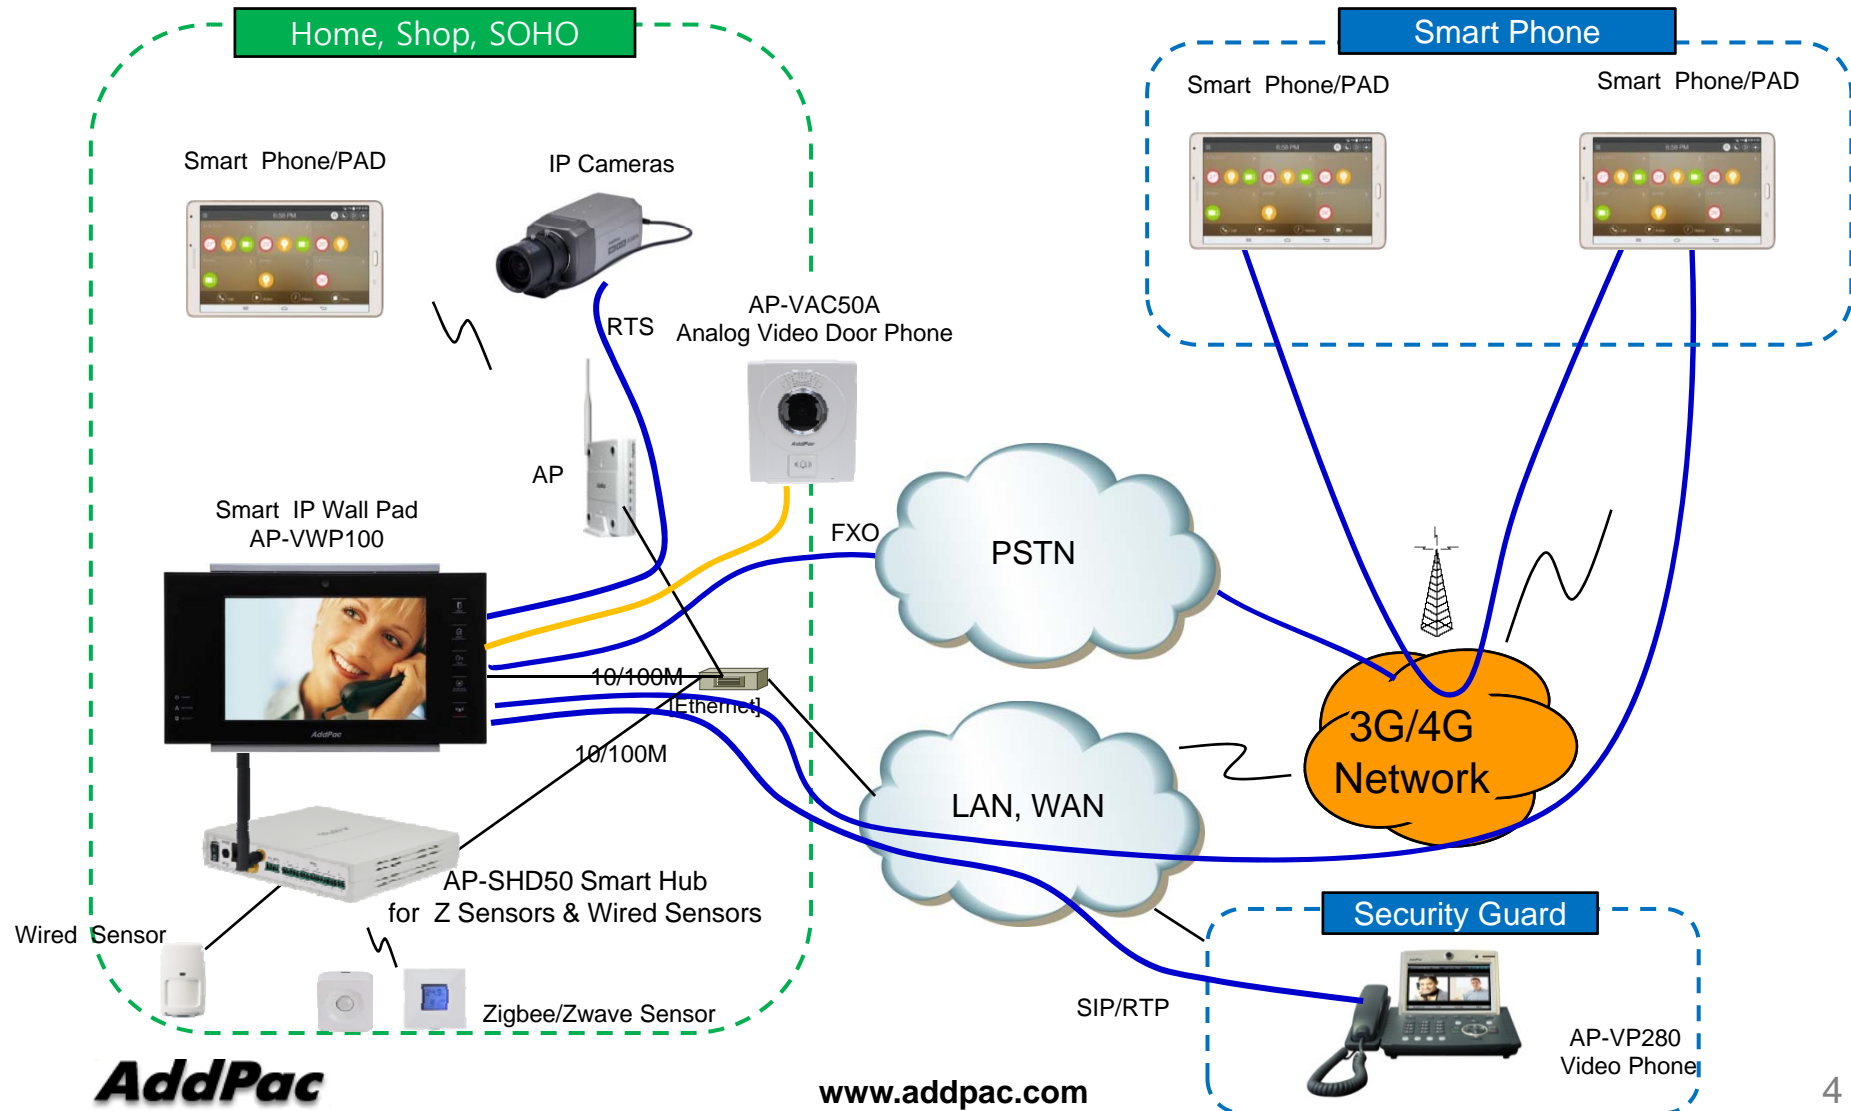

## Smart IP Video Wall PAD

High Performance IP Video Wall PAD Solution

Video Door Phone Recent Call Log Service

# Contents

- Smart Home Application Network Diagram
  - IP Video Door Phone
  - Analog Video Door Phone
- AP-VWP100 Recent Call Log UI (example)
  - Conversation View Mode
  - Main View Mode
  - Conversation View Mode
  - Recent Call View Mode
  - Call Log Single Visitor View Mode
  - Call Log Multi-Visitor View Mode

# Smart Home Application (IP Video Door Phone)

# Smart Home Application (Analog Video Door Phone)