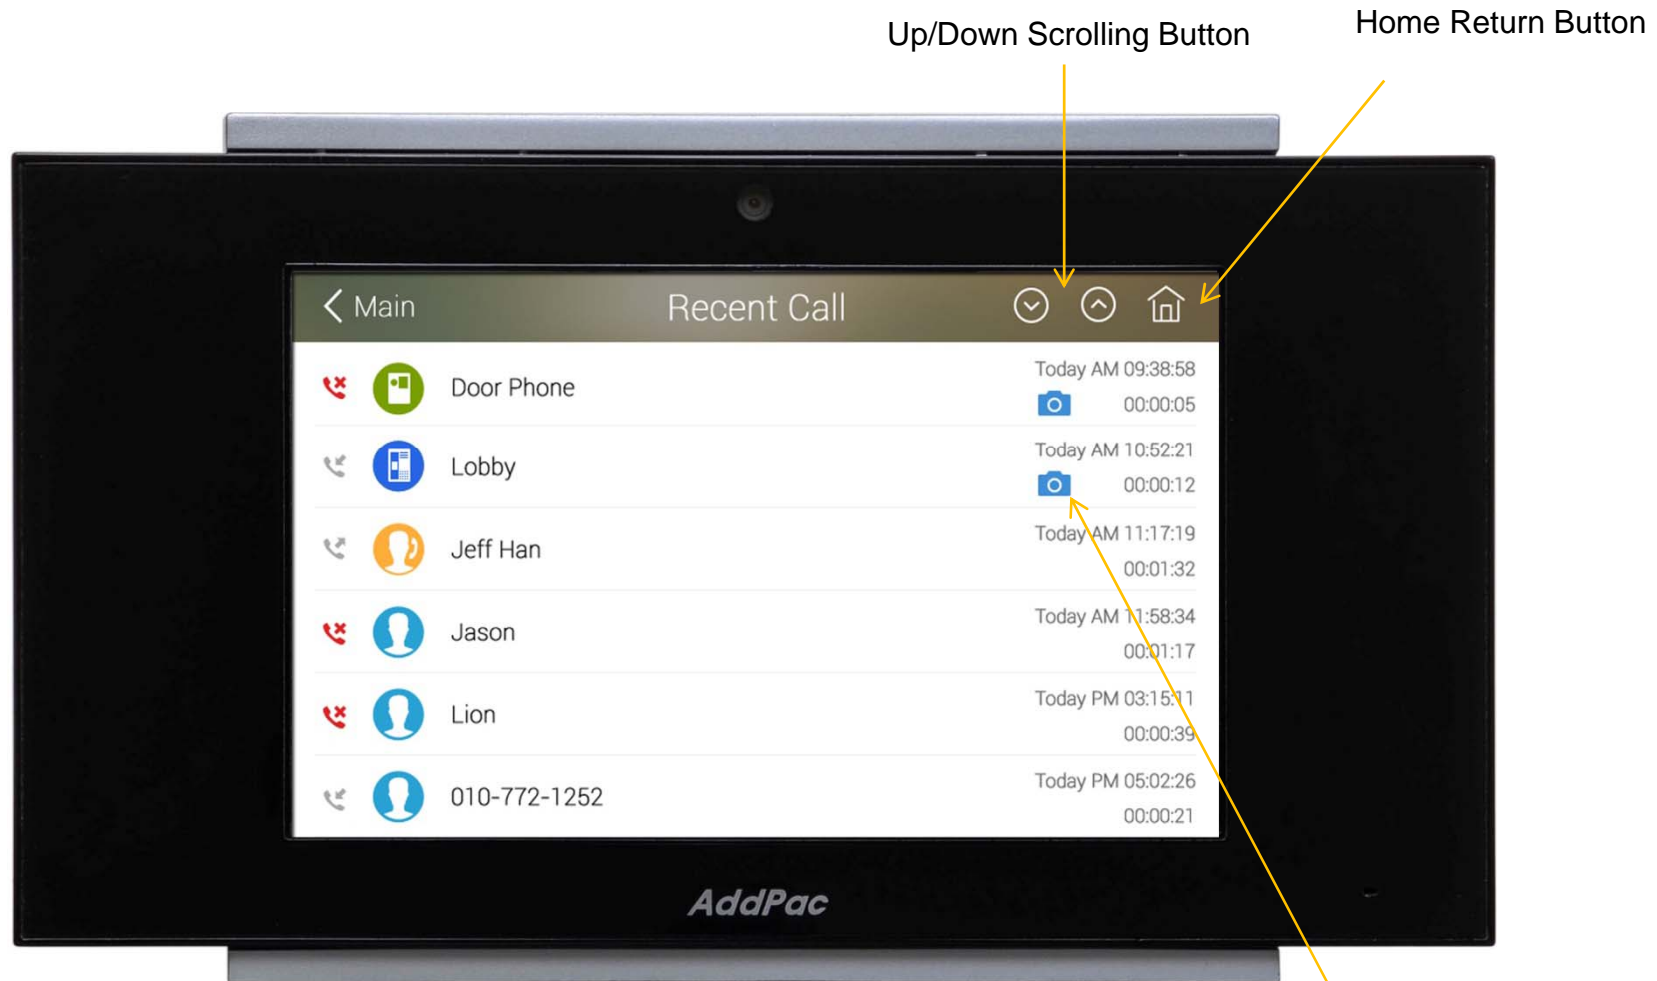

# AP-VWP100 Recent Call Log UI (example)

# Conversation View Mode (Front Door)

# Main View Mode

Recent Call View  
Mode Button

# Recent Call History View Mode