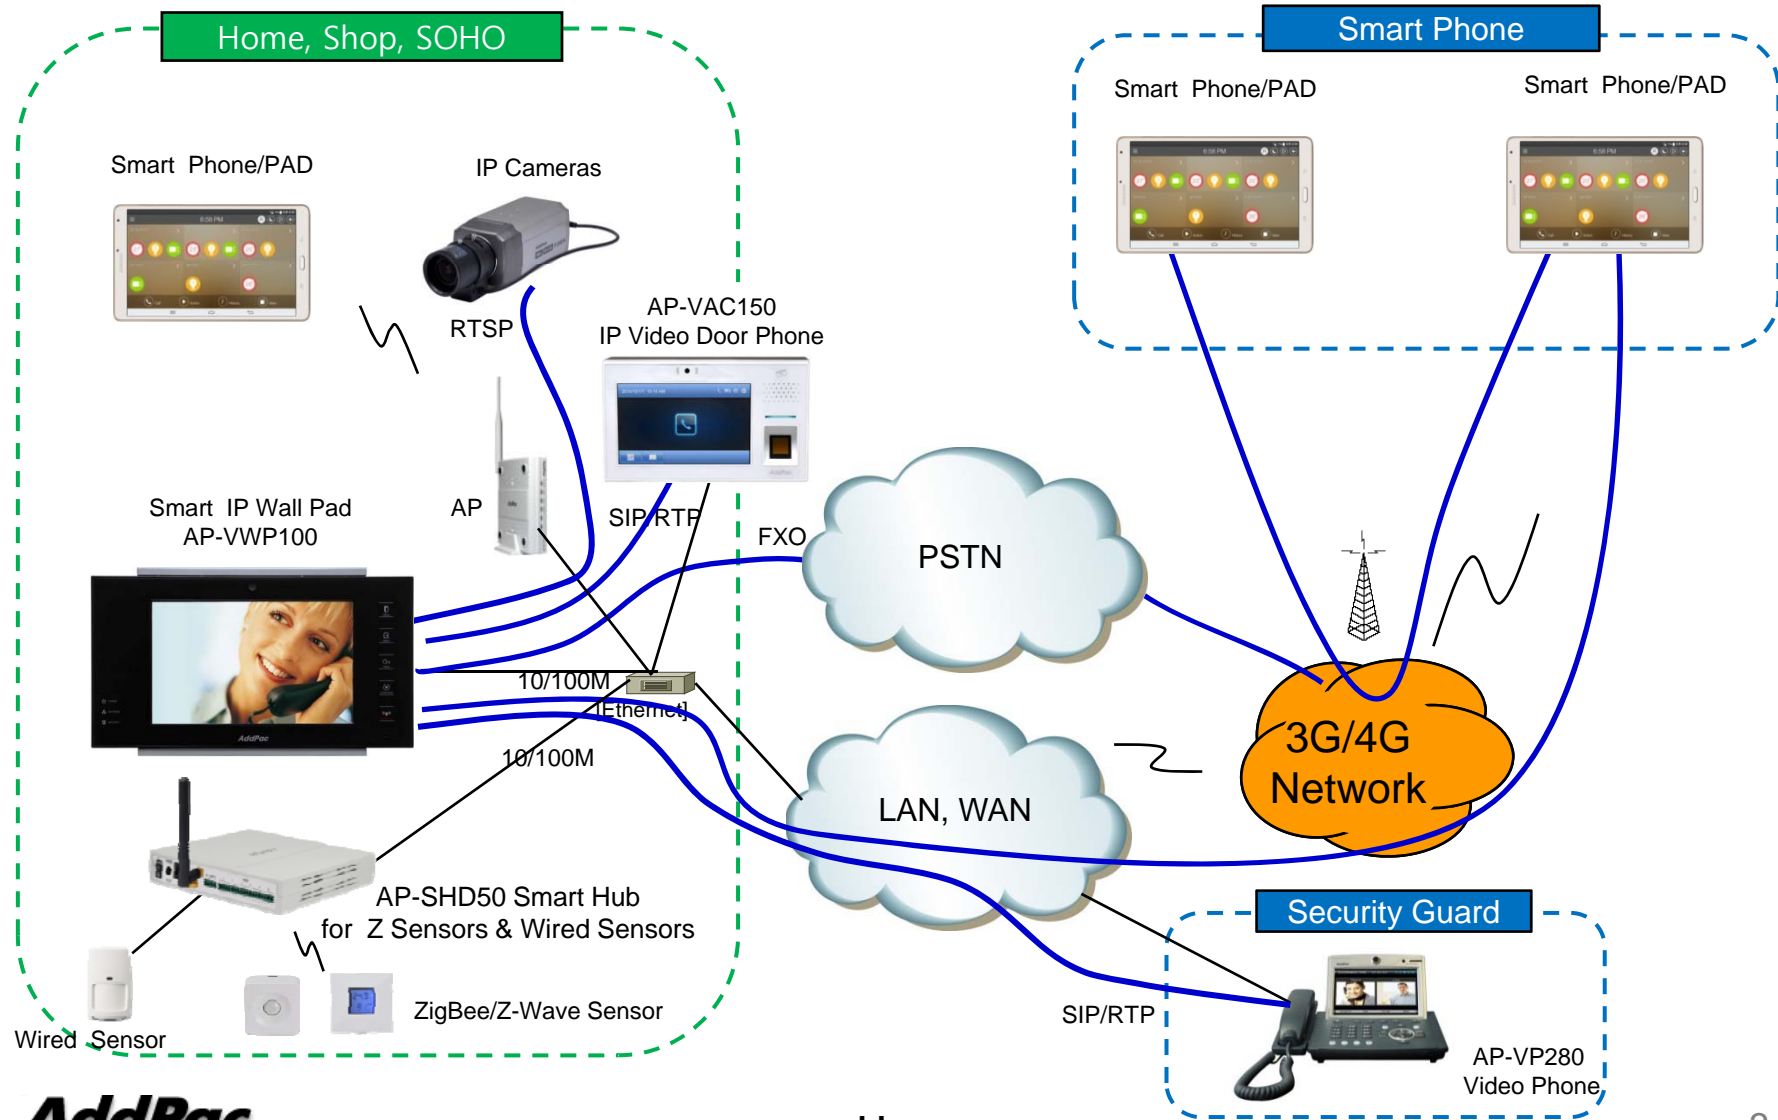

## Smart IP Video Wall PAD

High Performance IP Video Wall PAD Solution

Video Door Phone Recent Call Log Service

# Contents

- Smart Home Application Network Diagram
  - IP Video Door Phone
  - Analog Video Door Phone
- AP-VWP100 Recent Call Log UI (example)
  - Conversation View Mode
  - Main View Mode
  - Conversation View Mode
  - Recent Call View Mode
  - Call Log Single Visitor View Mode
  - Call Log Multi-Visitor View Mode

# Smart Home Application (IP Video Door Phone)

# Smart Home Application (Analog Video Door Phone)