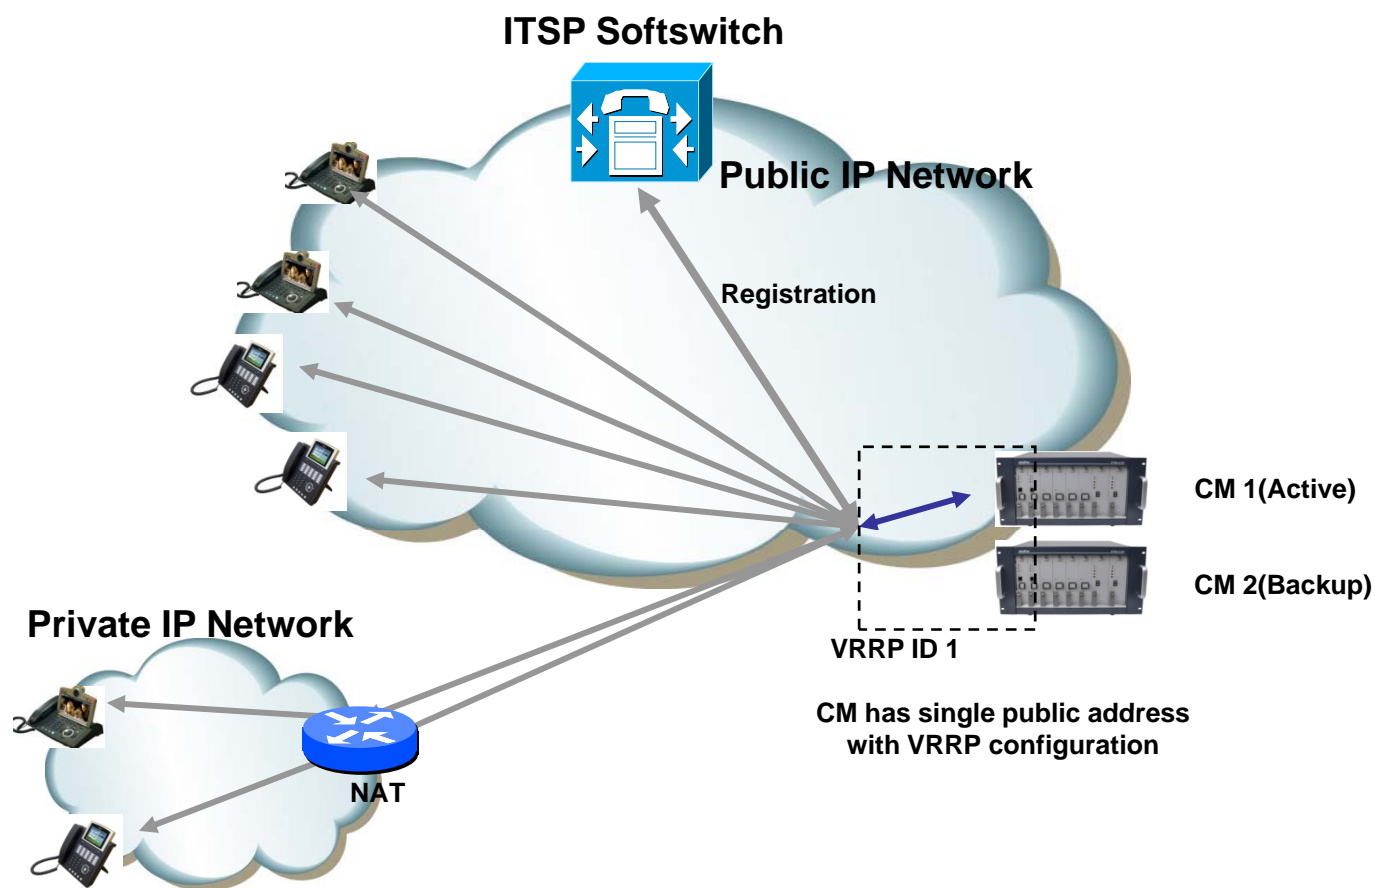

- Active – Active Duplication Scheme
- Active – Standby Duplication Scheme
- VRRP based Duplication Scheme

AP-VP350

AP-IP300

AP-VP300

AP-VP280

Smart Messenger

IPNext2000 IP-PBX

IPNext2000 H/W Architecture

IPNext2000 Front Side

IPNext2000 H/W Architecture

IPNext2000 System Block Diagram

Active-Active Duplication Scheme

ITSP: Internet Telephony Service Provider
CM : Call Manager

Active-Standby Duplication Scheme

ITSP: Internet Telephony Service Provider

Active-Standby Duplication Scheme

VRRP based Duplication Scheme (I)

ITSP: Internet Telephony Service Provider

VRRP based Duplication Scheme (II)

ITSP: Internet Telephony Service Provider