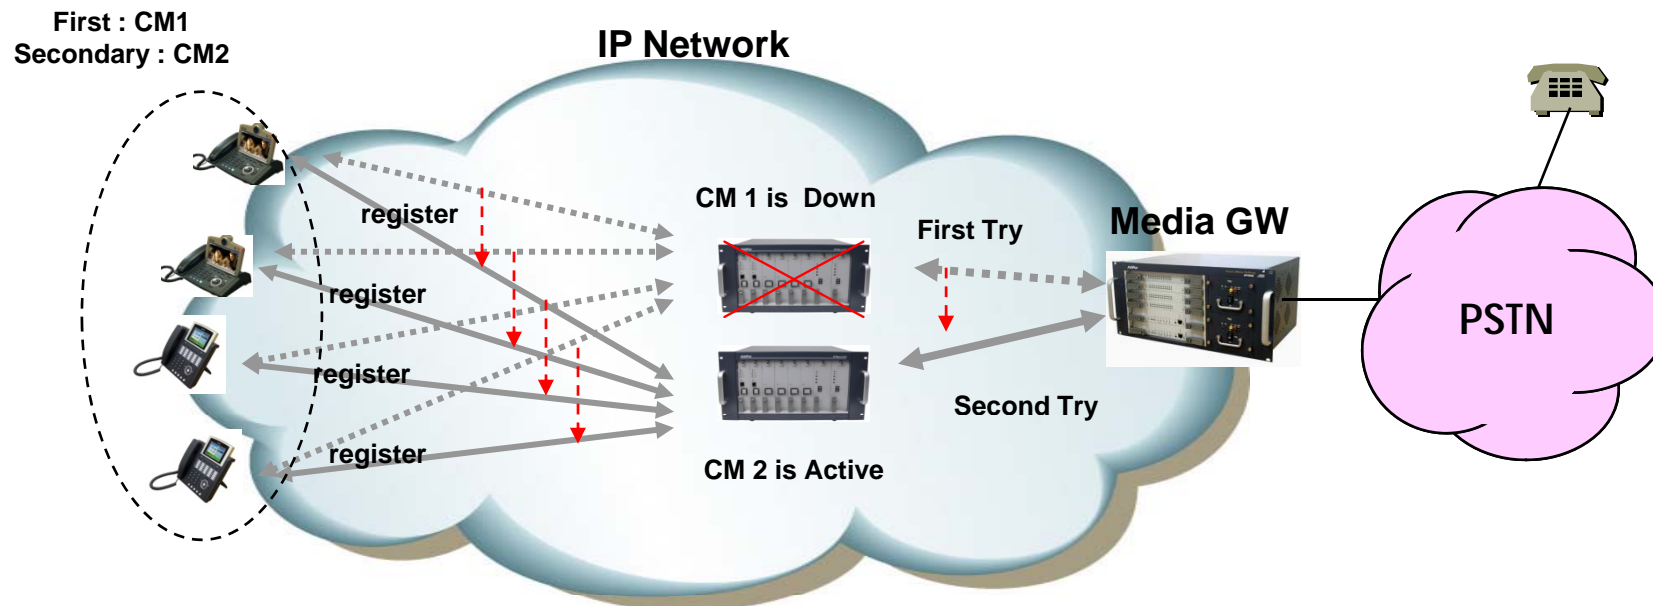

- Active – Active Duplication Scheme
- Active – Standby Duplication Scheme
- VRRP based Duplication Scheme

AP-VP350

AP-IP300

AP-VP300

AP-VP280

Smart Messenger

IPNext2000 IP-PBX

IPNext2000 H/W Architecture

IPNext2000 Front Side

IPNext2000 H/W Architecture

IPNext2000 System Block Diagram

Active-Active Duplication Scheme

ITSP: Internet Telephony Service Provider
CM : Call Manager

Active-Standby Duplication Scheme

ITSP: Internet Telephony Service Provider

Active-Standby Duplication Scheme

VRRP based Duplication Scheme (I)

ITSP: Internet Telephony Service Provider

VRRP based Duplication Scheme (II)

ITSP: Internet Telephony Service Provider