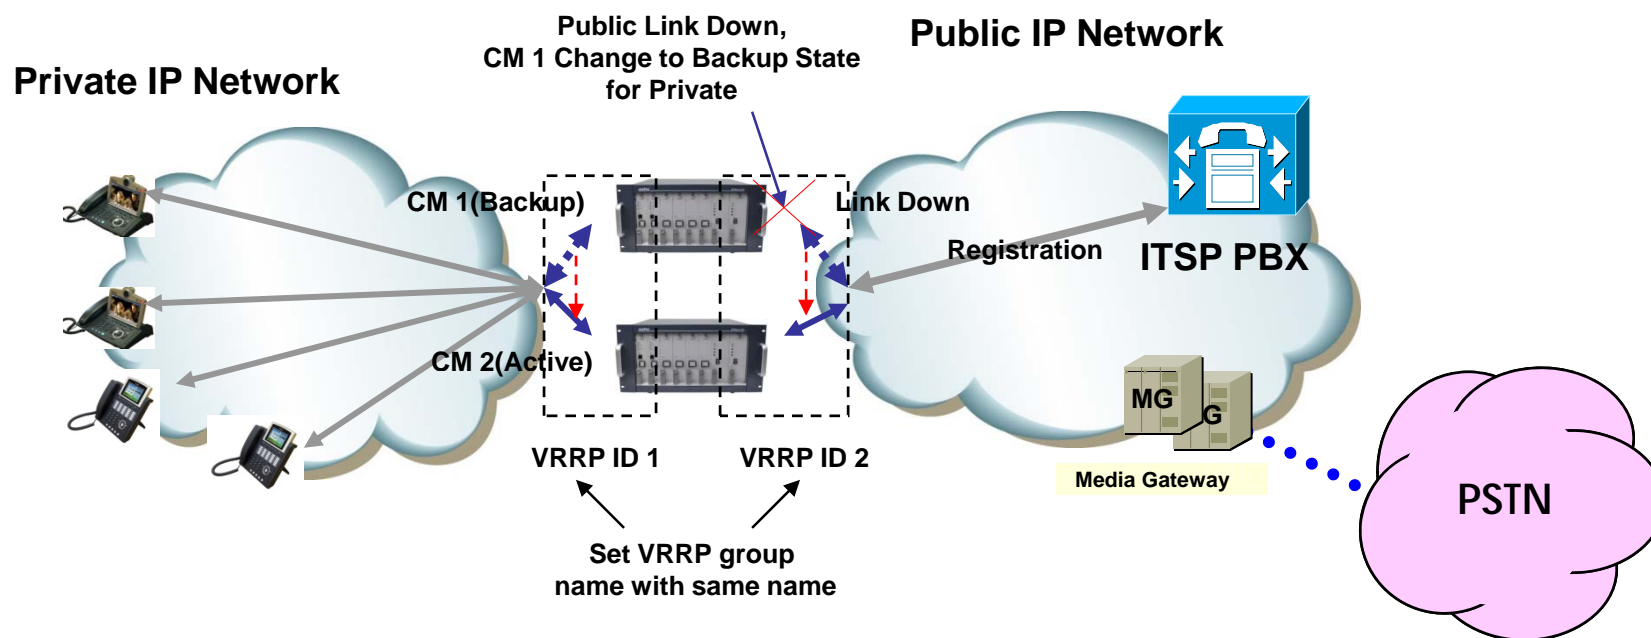

- Active – Active Duplication Scheme
- Active – Standby Duplication Scheme
- VRRP based Duplication Scheme

AP-VP350

AP-IP300

AP-VP300

AP-VP280

Smart Messenger

IPNext2000 IP-PBX

IPNext2000 H/W Architecture

IPNext2000 Front Side

IPNext2000 H/W Architecture

IPNext2000 System Block Diagram

Active-Active Duplication Scheme

ITSP: Internet Telephony Service Provider
CM : Call Manager

Active-Standby Duplication Scheme

ITSP: Internet Telephony Service Provider

Active-Standby Duplication Scheme

VRRP based Duplication Scheme (I)

ITSP: Internet Telephony Service Provider

VRRP based Duplication Scheme (II)

ITSP: Internet Telephony Service Provider