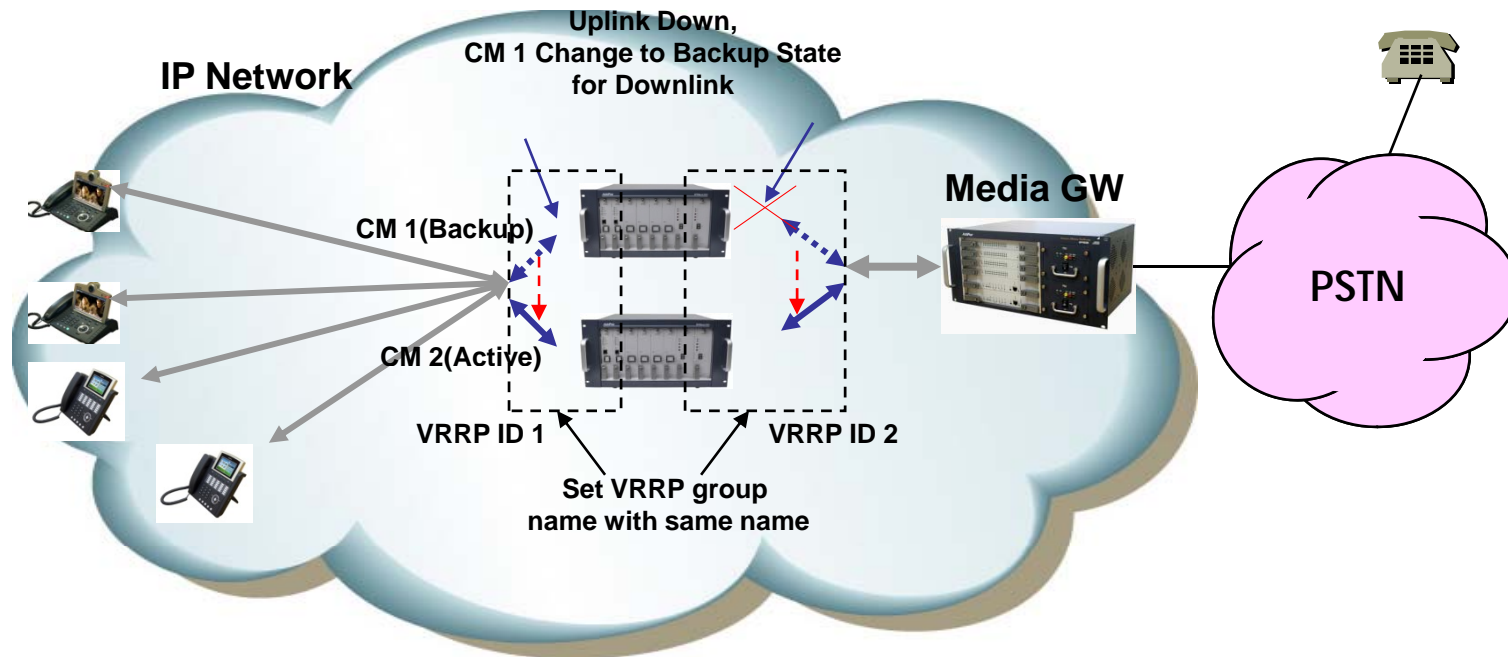

VRRP based Duplication Scheme (III)