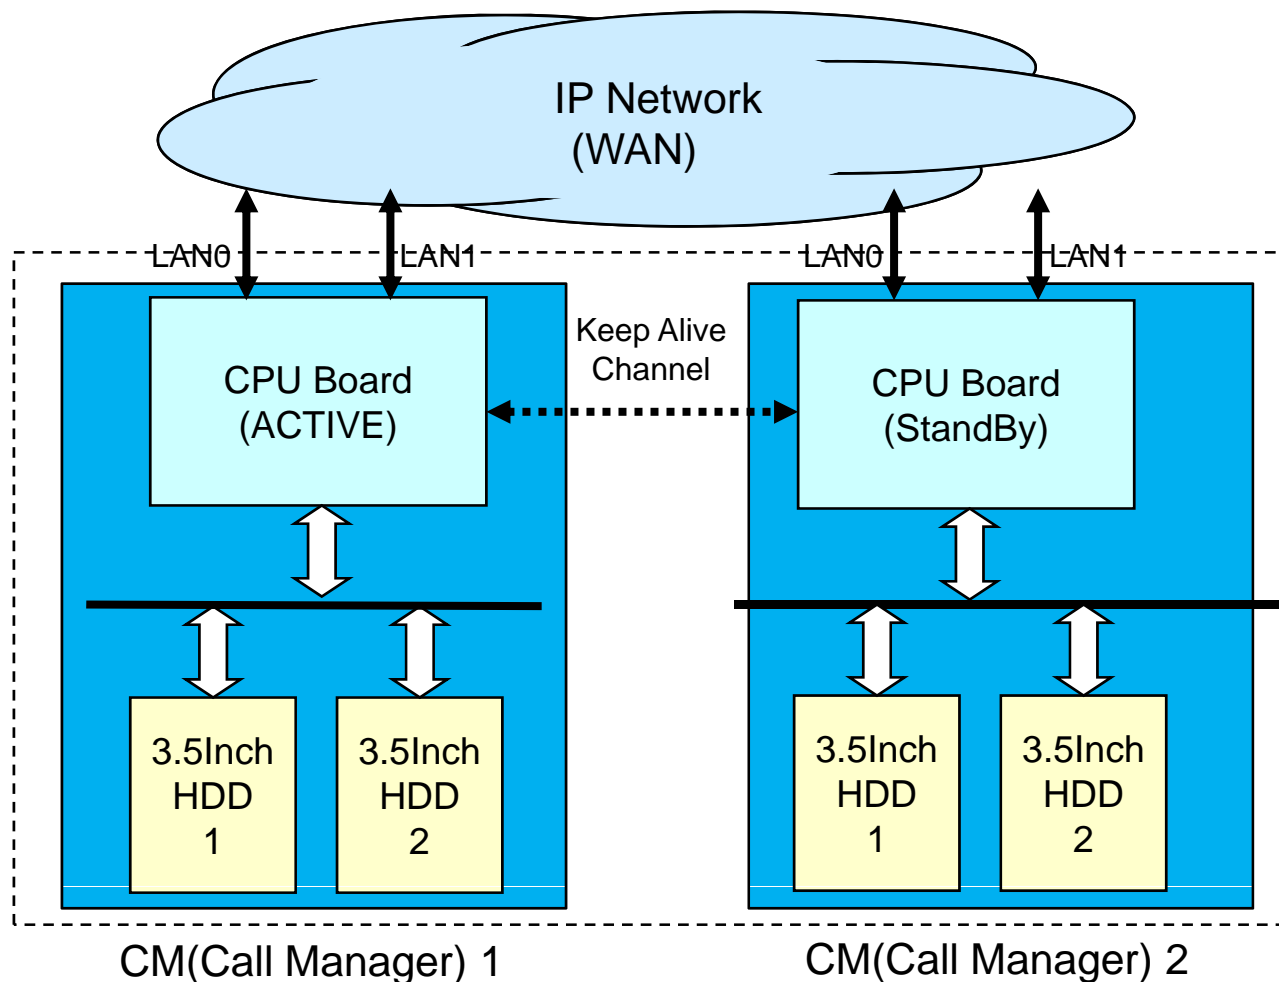

- Active – Active Duplication Scheme
- Active – Standby Duplication Scheme
- VRRP based Duplication Scheme

AP-VP350

AP-IP300

AP-VP300

AP-VP280

Smart Messenger

IPNext2000 IP-PBX

IPNext2000 H/W Architecture

IPNext2000 Front Side

IPNext2000 H/W Architecture

IPNext2000 System Block Diagram

Active-Active Duplication Scheme

ITSP: Internet Telephony Service Provider
CM : Call Manager

Active-Standby Duplication Scheme

ITSP: Internet Telephony Service Provider

Active-Standby Duplication Scheme

VRRP based Duplication Scheme (I)

ITSP: Internet Telephony Service Provider

VRRP based Duplication Scheme (II)

ITSP: Internet Telephony Service Provider