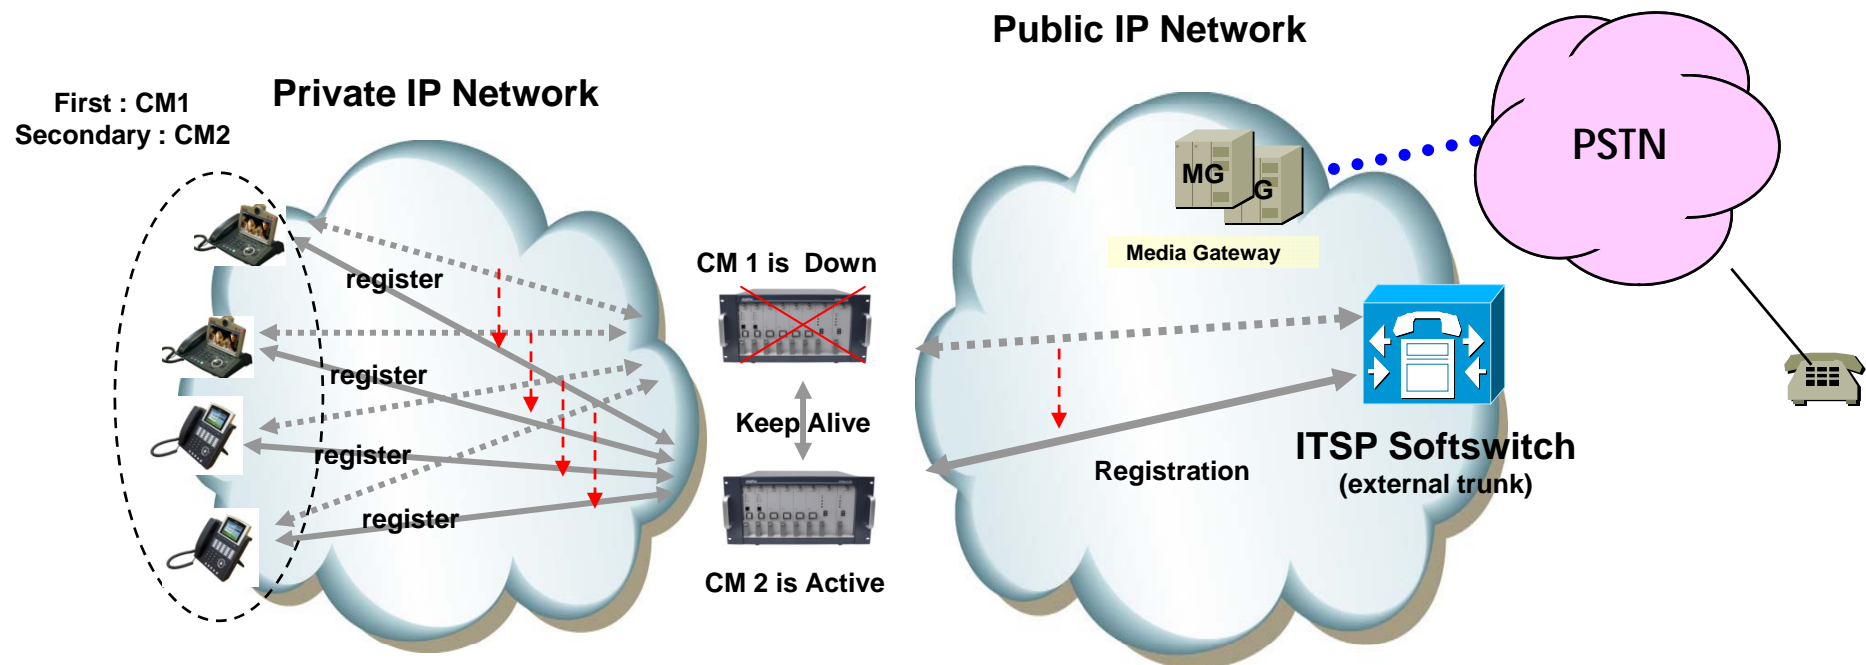

- Active – Active Duplication Scheme
- Active – Standby Duplication Scheme
- VRRP based Duplication Scheme

AP-VP350

AP-IP300

AP-VP300

AP-VP280

Smart Messenger

IPNext2000 IP-PBX

IPNext2000 H/W Architecture

IPNext2000 Front Side

IPNext2000 H/W Architecture

IPNext2000 System Block Diagram

Active-Active Duplication Scheme

ITSP: Internet Telephony Service Provider
CM : Call Manager

Active-Standby Duplication Scheme

ITSP: Internet Telephony Service Provider

Active-Standby Duplication Scheme

VRRP based Duplication Scheme (I)

ITSP: Internet Telephony Service Provider

VRRP based Duplication Scheme (II)

ITSP: Internet Telephony Service Provider