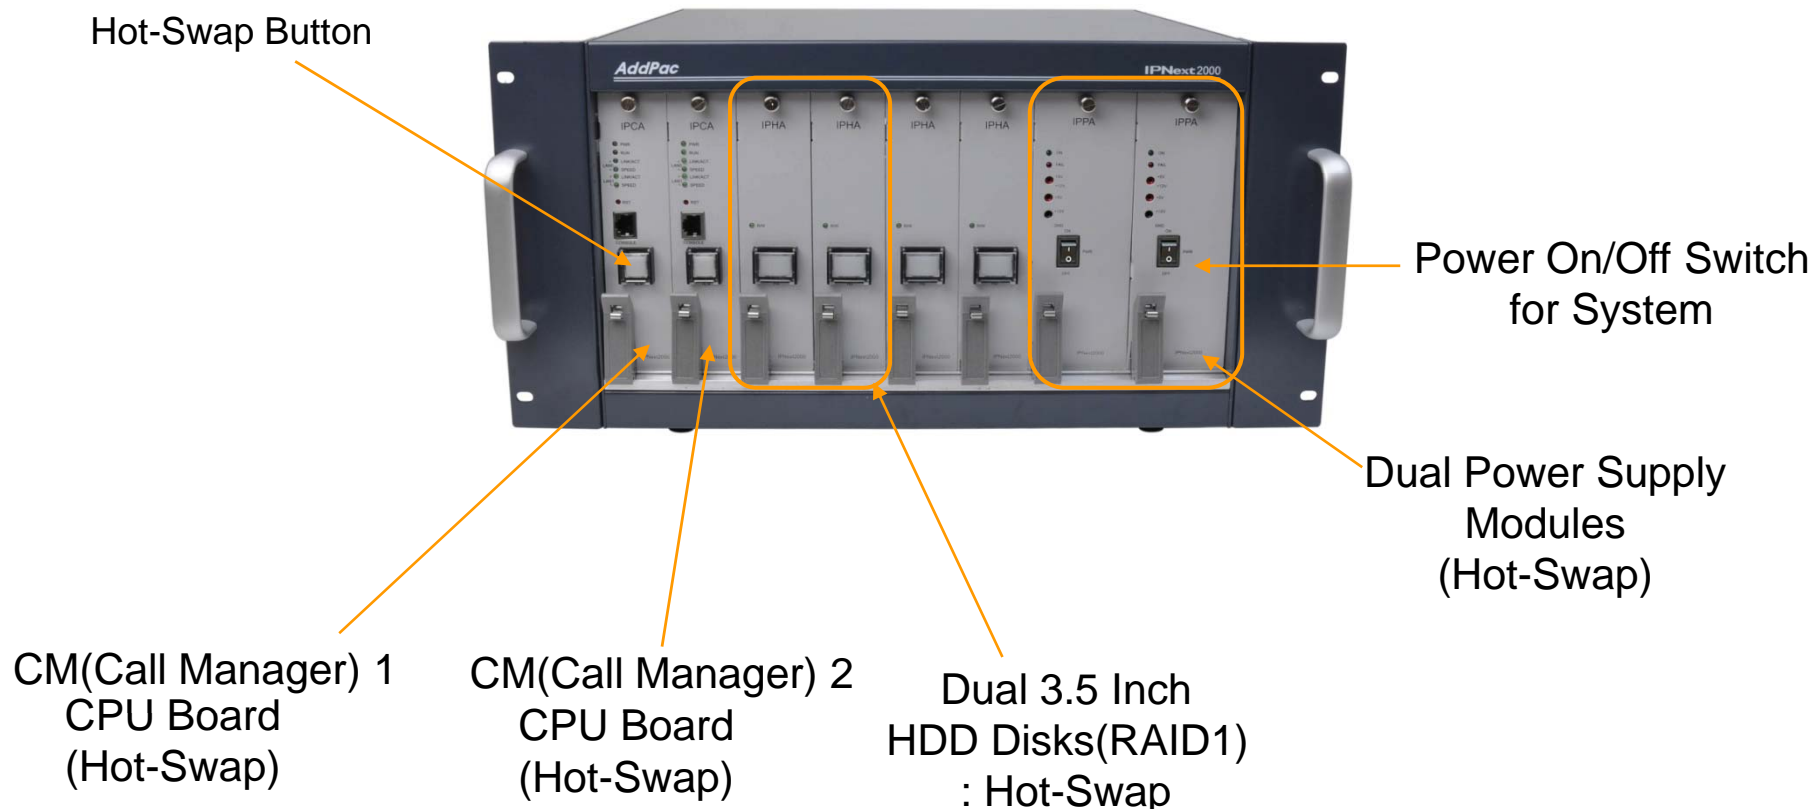

- Active – Active Duplication Scheme
- Active – Standby Duplication Scheme
- VRRP based Duplication Scheme

AP-VP350

AP-IP300

AP-VP300

AP-VP280

Smart Messenger

IPNext2000 IP-PBX

IPNext2000 H/W Architecture

IPNext2000 Front Side

IPNext2000 H/W Architecture

IPNext2000 System Block Diagram

Active-Active Duplication Scheme

ITSP: Internet Telephony Service Provider
CM : Call Manager

Active-Standby Duplication Scheme