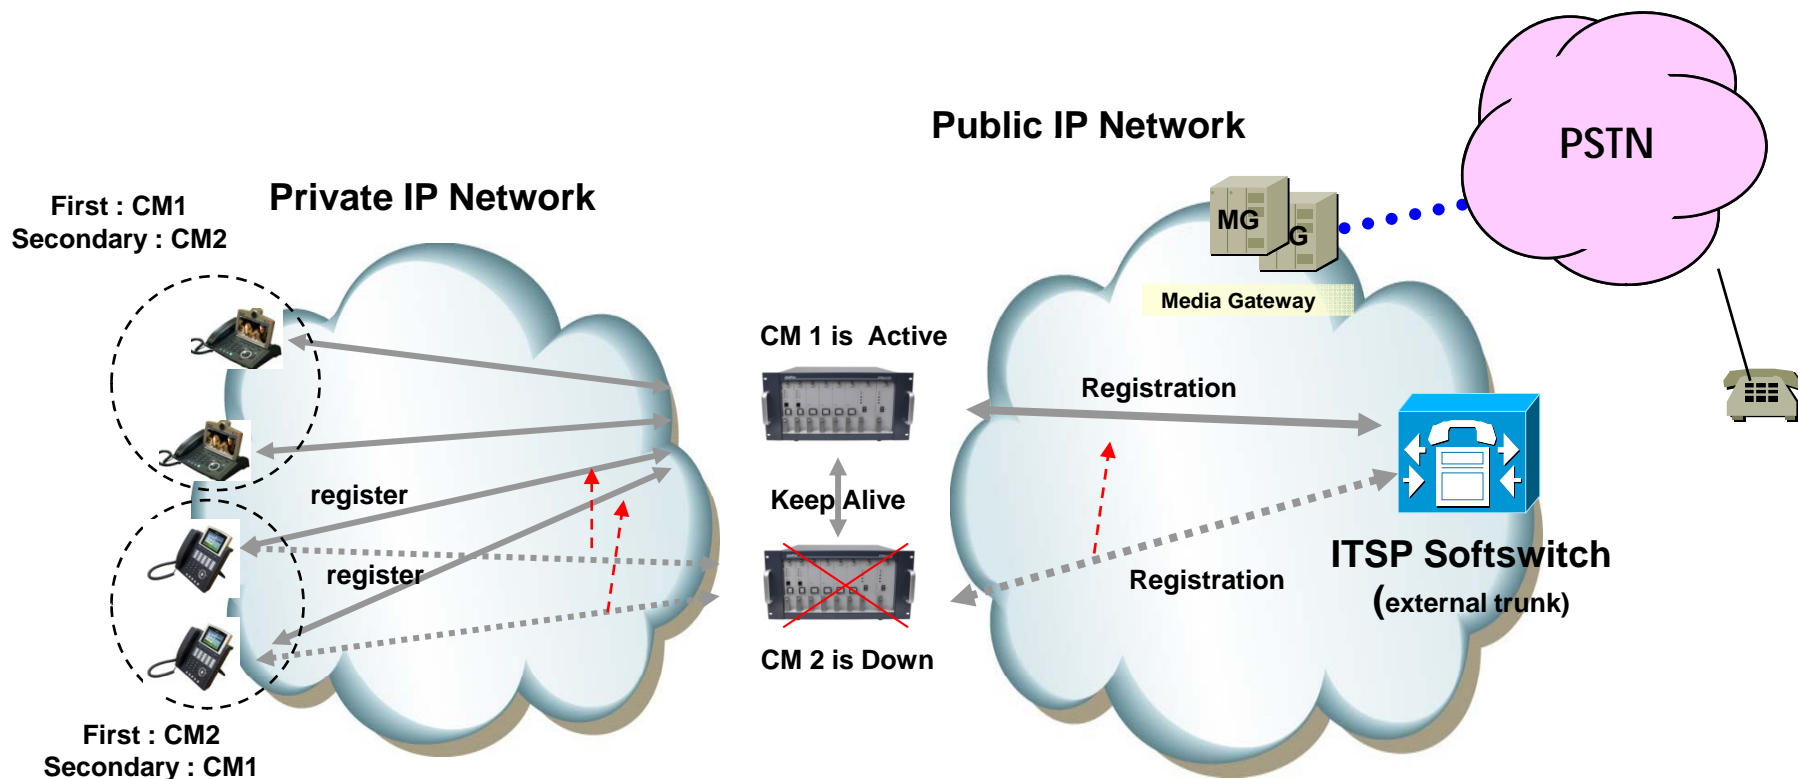

- Active – Active Duplication Scheme
- Active – Standby Duplication Scheme
- VRRP based Duplication Scheme

AP-VP350

AP-IP300

AP-VP300

AP-VP280

Smart Messenger

IPNext2000 IP-PBX

IPNext2000 H/W Architecture

IPNext2000 Front Side

IPNext2000 H/W Architecture

IPNext2000 System Block Diagram

Active-Active Duplication Scheme

ITSP: Internet Telephony Service Provider
CM : Call Manager

Active-Standby Duplication Scheme

ITSP: Internet Telephony Service Provider

Active-Standby Duplication Scheme

VRRP based Duplication Scheme (I)

ITSP: Internet Telephony Service Provider

VRRP based Duplication Scheme (II)

ITSP: Internet Telephony Service Provider