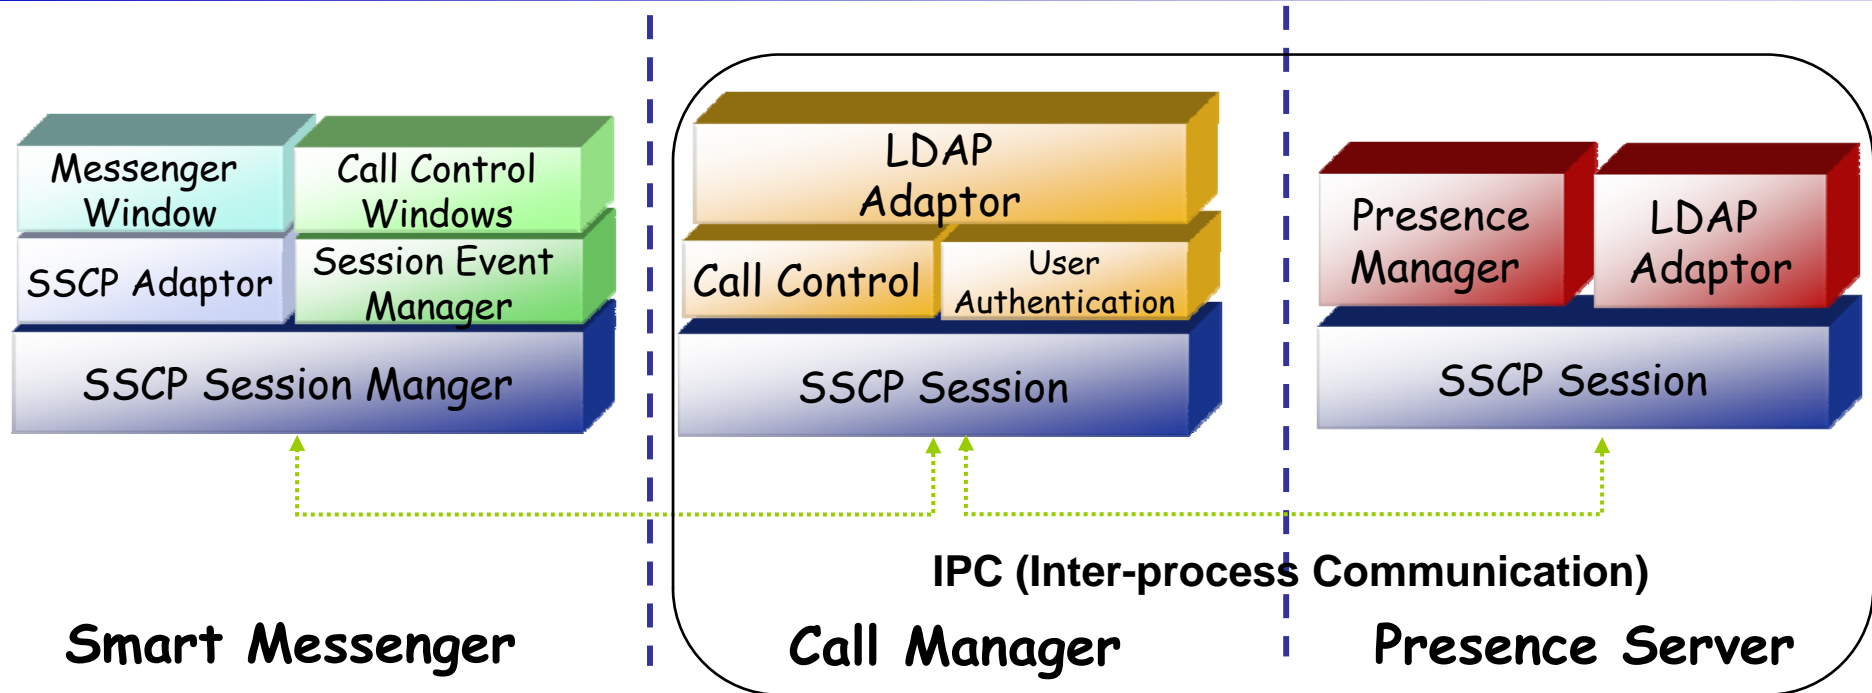

IPNext-MX280

Mobile Hybrid IP-PBX System

High-performance Next Generation Mobile Hybrid IP-PBX System

User Presence Service Features

AddPac

AddPac Technology

2012, Sales and Marketing

Contents

- User Presence Service Model
- User Presence System Diagram
- Application Area

IPNext-MX280

User Presence Information

AP-IP300

User Presence Service Model

IPNext-MX280 supports Call Manager & Presence Server Function

Presence Service System Diagram

Presence Service System Diagram

User Presence IP-PBX Application

Thank you!

AddPac Technology Co., Ltd.
Sales and Marketing

Phone +82.2.568.3848 (KOREA)

FAX +82.2.568.3847 (KOREA)