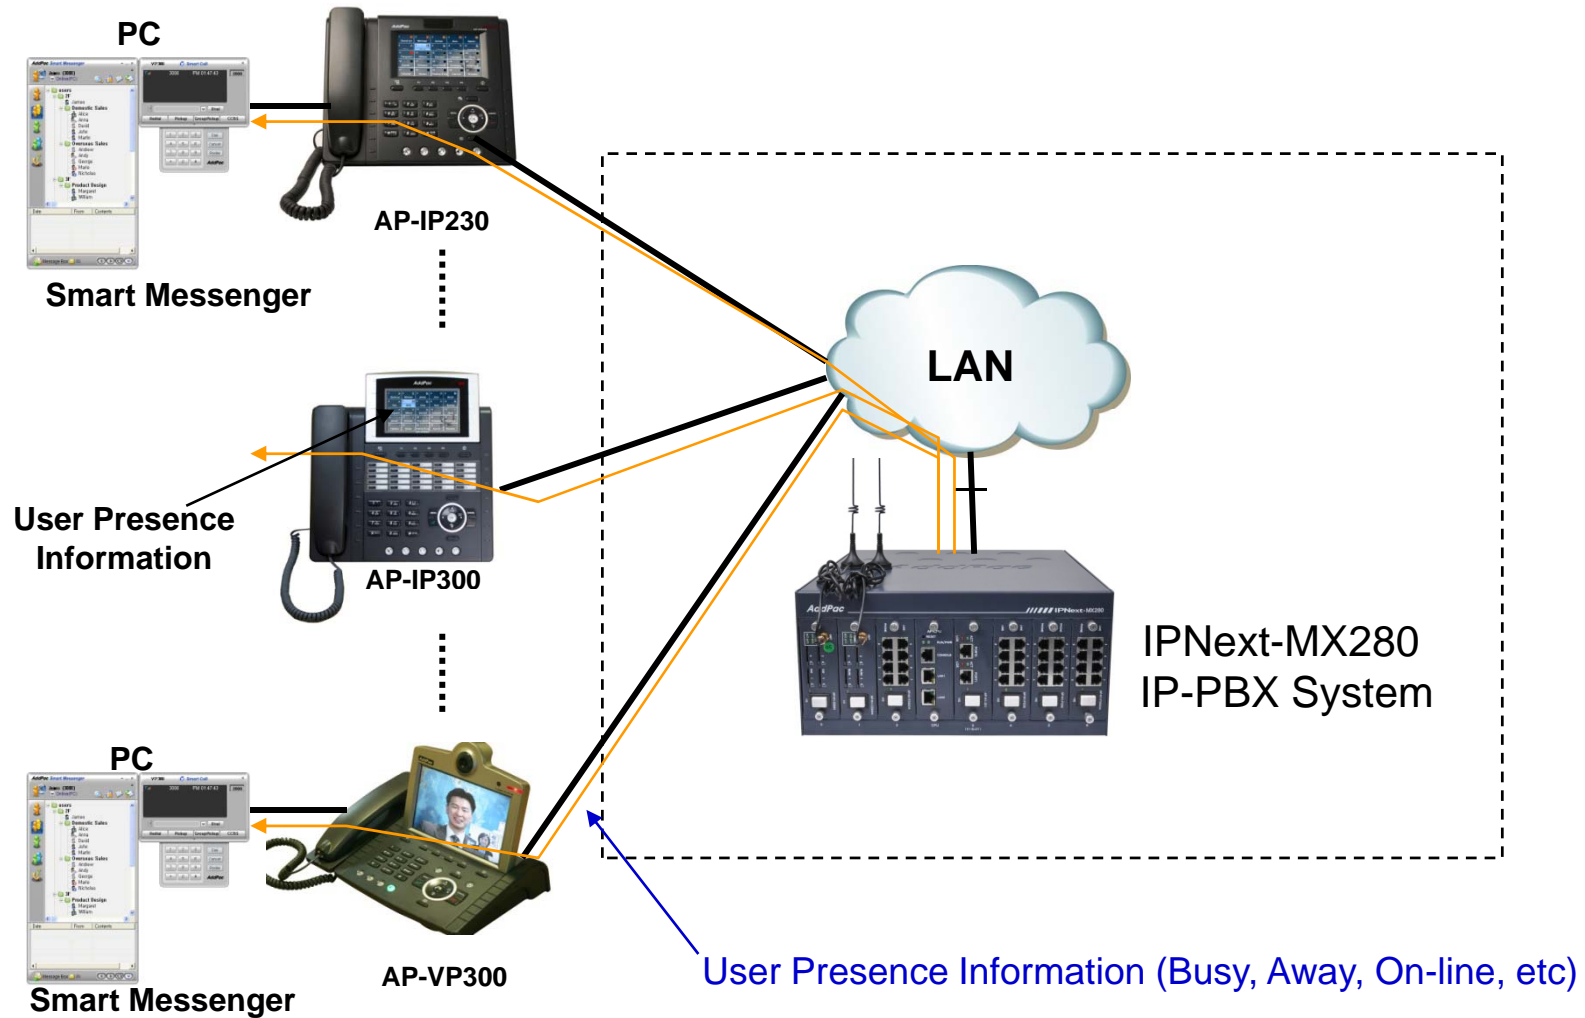

IPNext-MX280

Mobile Hybrid IP-PBX System

High-performance Next Generation Mobile Hybrid IP-PBX System

User Presence Service Features

AddPac

AddPac Technology

2012, Sales and Marketing

Contents

- User Presence Service Model
- User Presence System Diagram
- Application Area

IPNext-MX280

User Presence Information

AP-IP300

User Presence Service Model

IPNext-MX280 supports Call Manager & Presence Server Function

Presence Service System Diagram

Presence Service System Diagram

User Presence IP-PBX Application

Thank you!

AddPac Technology Co., Ltd.
Sales and Marketing

Phone +82.2.568.3848 (KOREA)

FAX +82.2.568.3847 (KOREA)