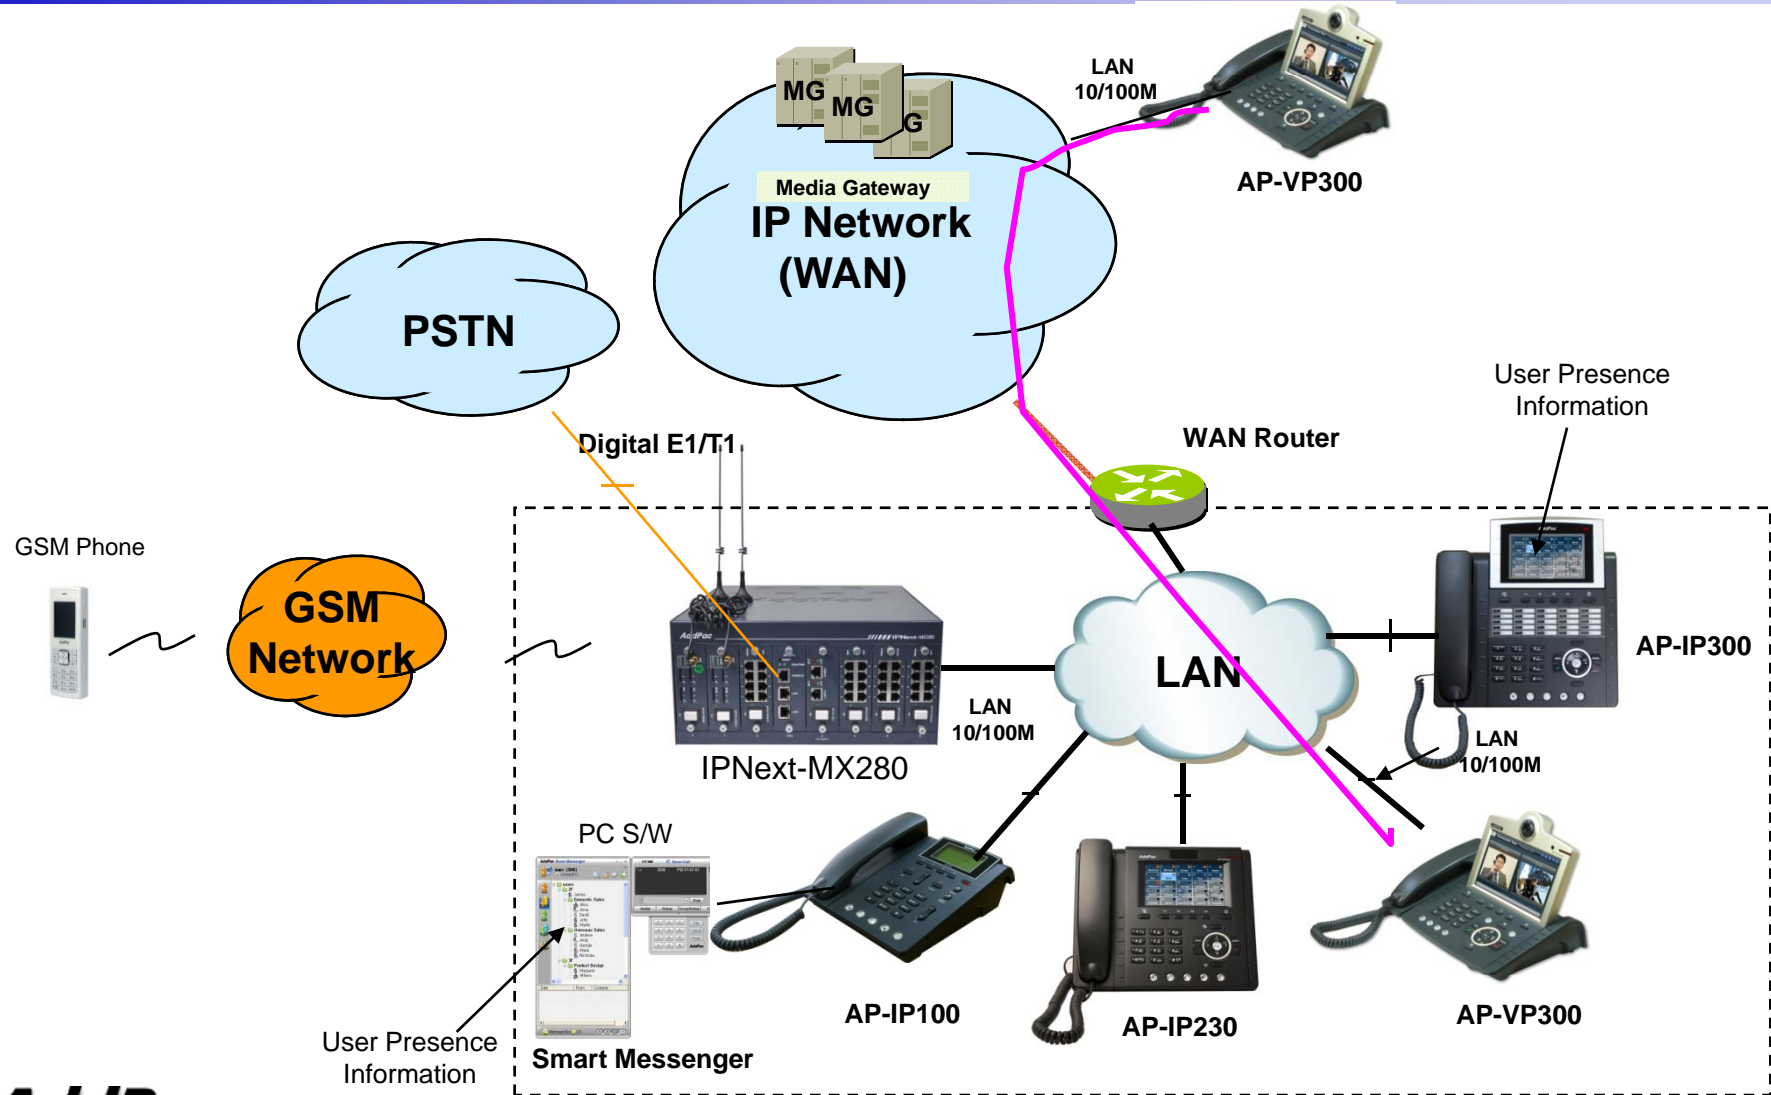

IPNext-MX280

Mobile Hybrid IP-PBX System

High-performance Next Generation Mobile Hybrid IP-PBX System

User Presence Service Features

AddPac

AddPac Technology

2012, Sales and Marketing

Contents

- User Presence Service Model
- User Presence System Diagram
- Application Area

IPNext-MX280

User Presence Information

AP-IP300

User Presence Service Model

IPNext-MX280 supports Call Manager & Presence Server Function

Presence Service System Diagram

Presence Service System Diagram

User Presence IP-PBX Application

Thank you!

AddPac Technology Co., Ltd.
Sales and Marketing

Phone +82.2.568.3848 (KOREA)

FAX +82.2.568.3847 (KOREA)