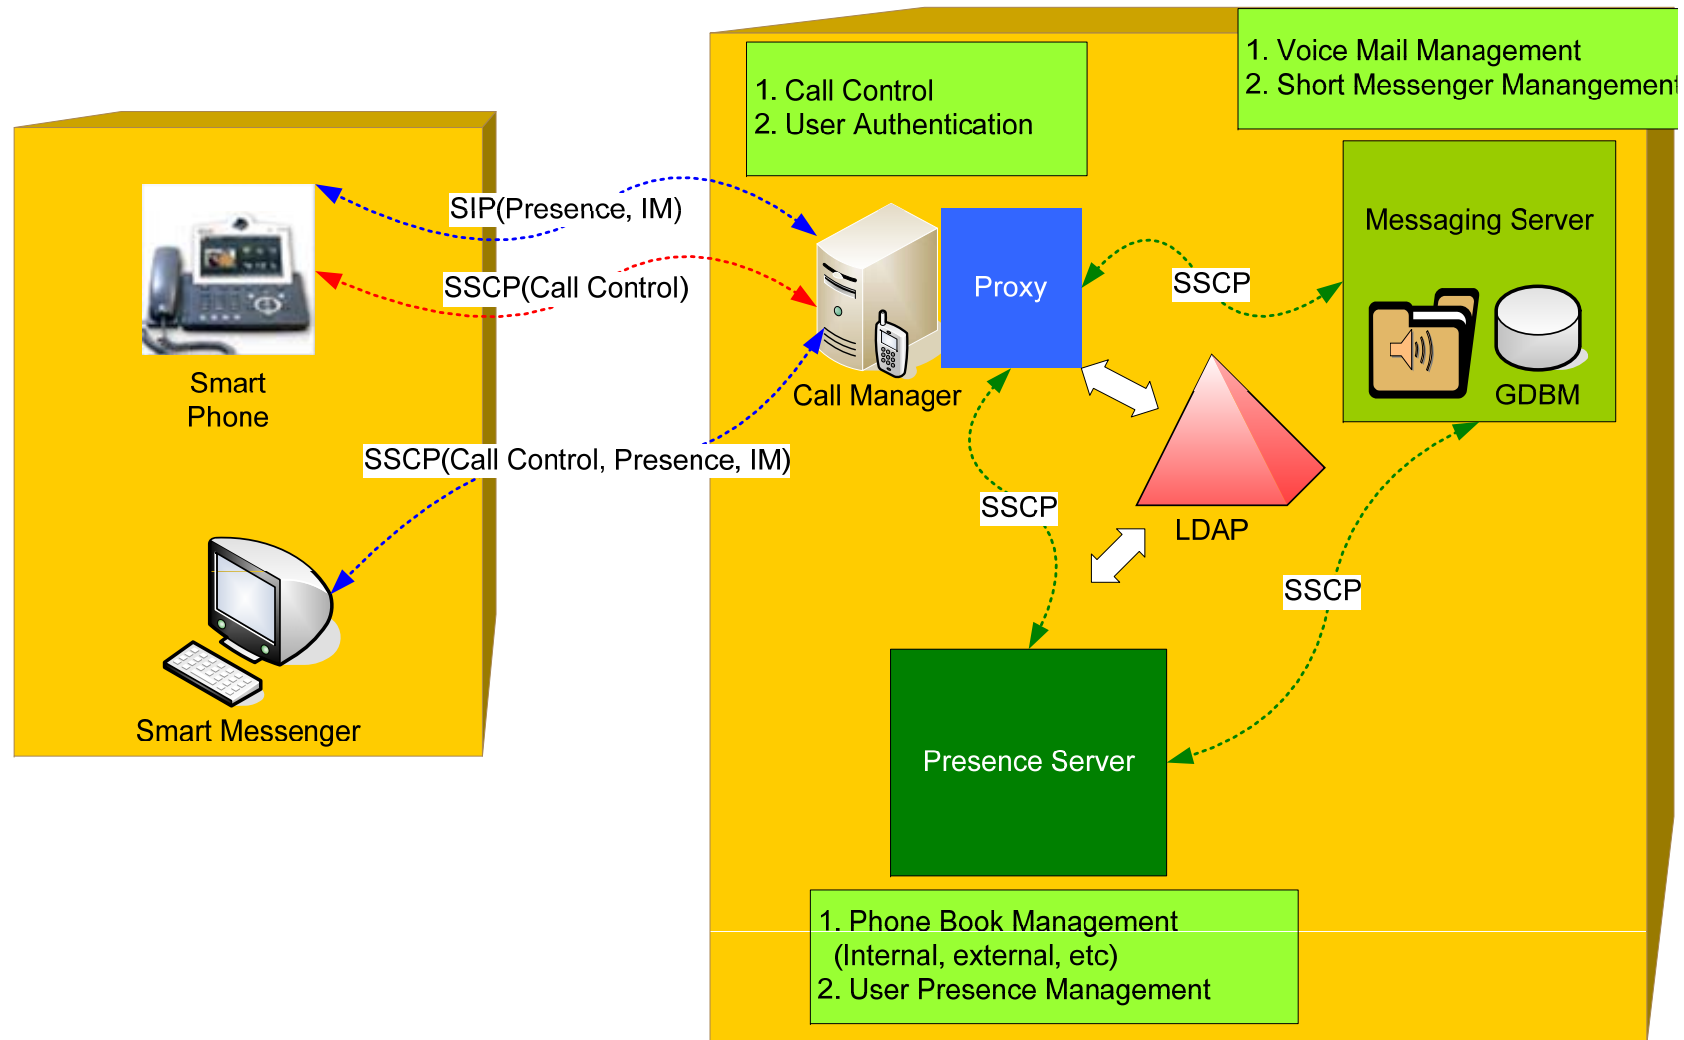

IPNext-MX280

Mobile Hybrid IP-PBX System

High-performance Next Generation Mobile Hybrid IP-PBX System

User Presence Service Features

AddPac

AddPac Technology

2012, Sales and Marketing

Contents

- User Presence Service Model
- User Presence System Diagram
- Application Area

IPNext-MX280

User Presence Information

AP-IP300

User Presence Service Model

IPNext-MX280 supports Call Manager & Presence Server Function

Presence Service System Diagram

Presence Service System Diagram

User Presence IP-PBX Application

Thank you!

AddPac Technology Co., Ltd.
Sales and Marketing

Phone +82.2.568.3848 (KOREA)

FAX +82.2.568.3847 (KOREA)