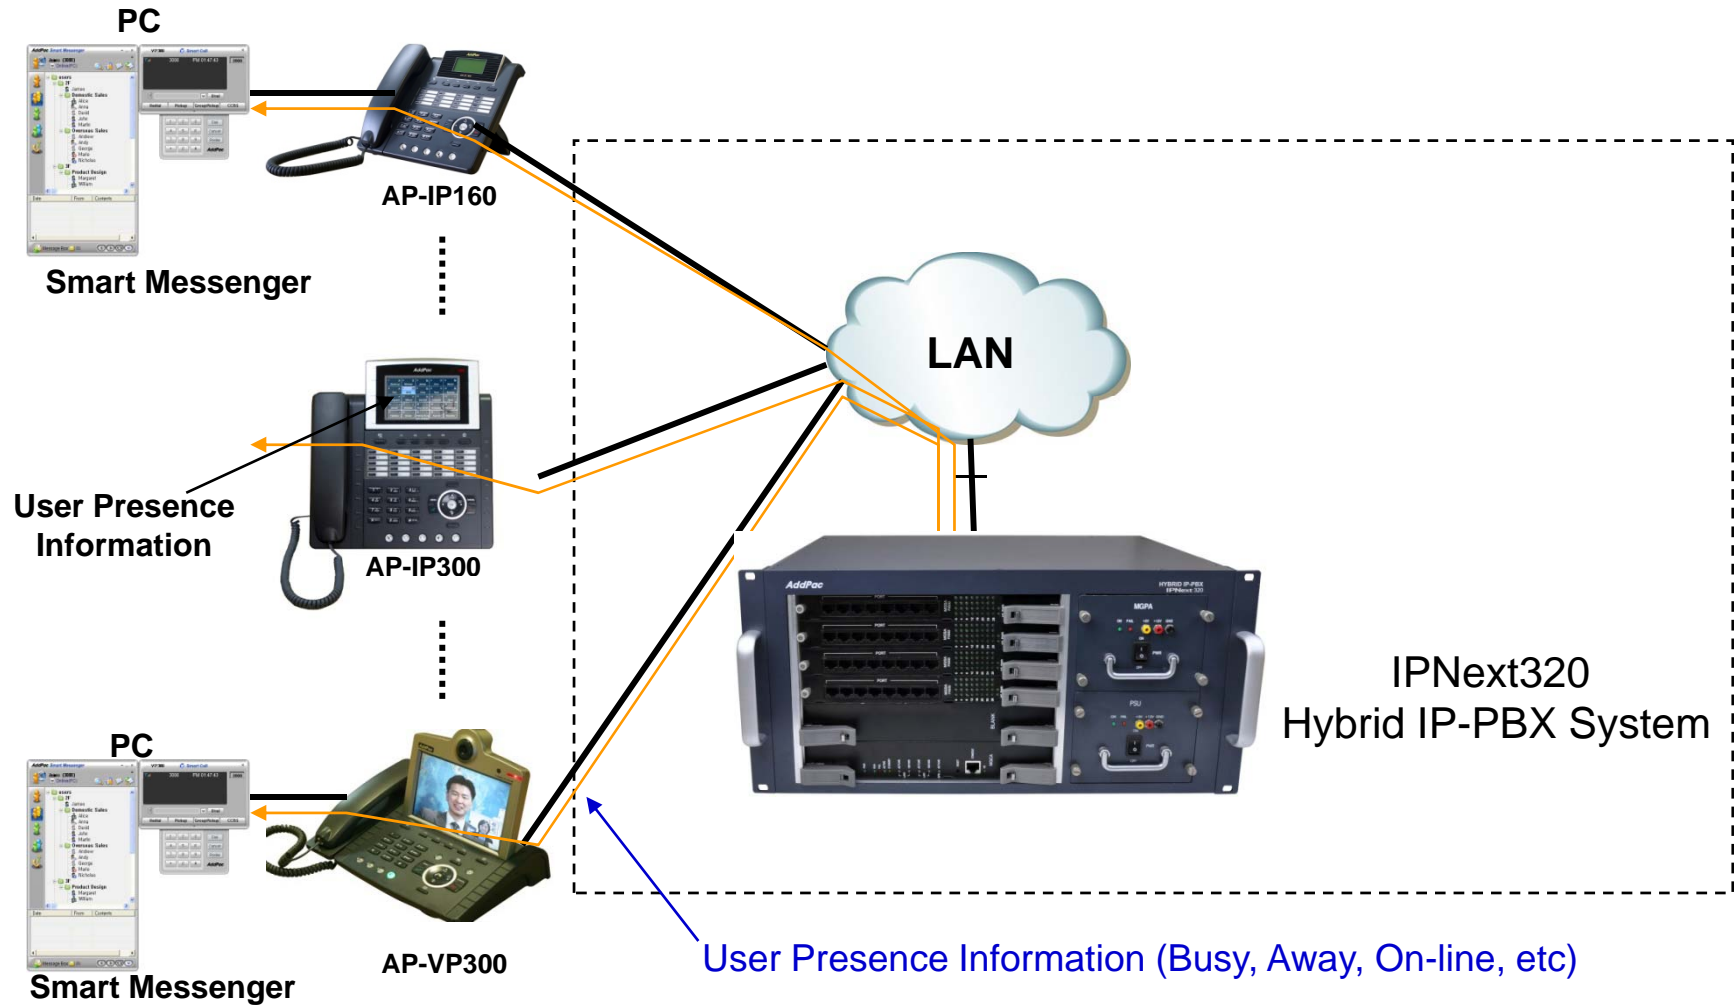

IPNext320™

Hybrid IP-PBX System

High-performance Hybrid IP-PBX Solution

User Presence Service Features

AddPac

AddPac Technology

2012, Sales and Marketing

Contents

- User Presence Service Model
- User Presence System Diagram
- Application Area

IPNext320

User Presence Information

AP-IP300

User Presence Service Model

IPNext320 supports Call Manager & Presence Server Function

- Small Scale User Presence Solution
- Low Cost Solution

Presence Service System Diagram

Presence Service System Diagram

User Presence IP-PBX Application

Thank you!

AddPac Technology Co., Ltd.
Sales and Marketing