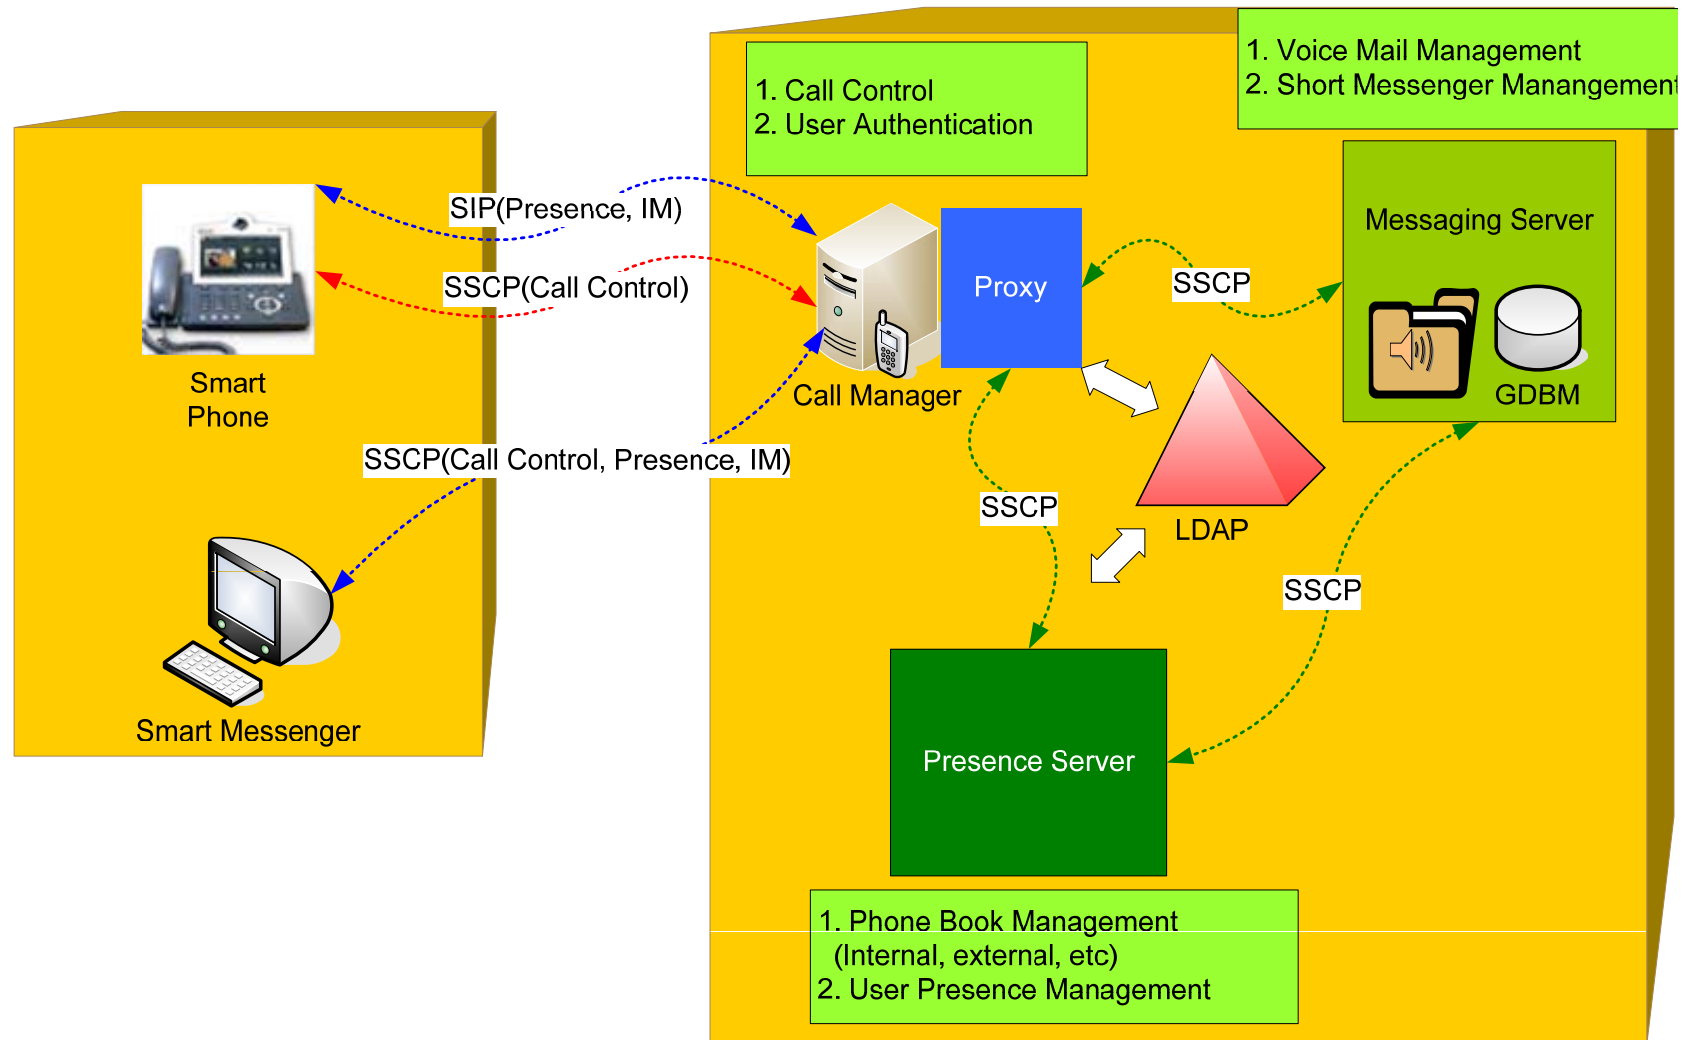

- User Presence Service Model
- User Presence System Diagram
- Application Area

IPNext320

User Presence Information

AP-IP300

User Presence Service Model

IPNext320 supports Call Manager & Presence Server Function

- Small Scale User Presence Solution
- Low Cost Solution

Presence Service System Diagram

Presence Service System Diagram

User Presence IP-PBX Application

Thank you!

AddPac Technology Co., Ltd.
Sales and Marketing