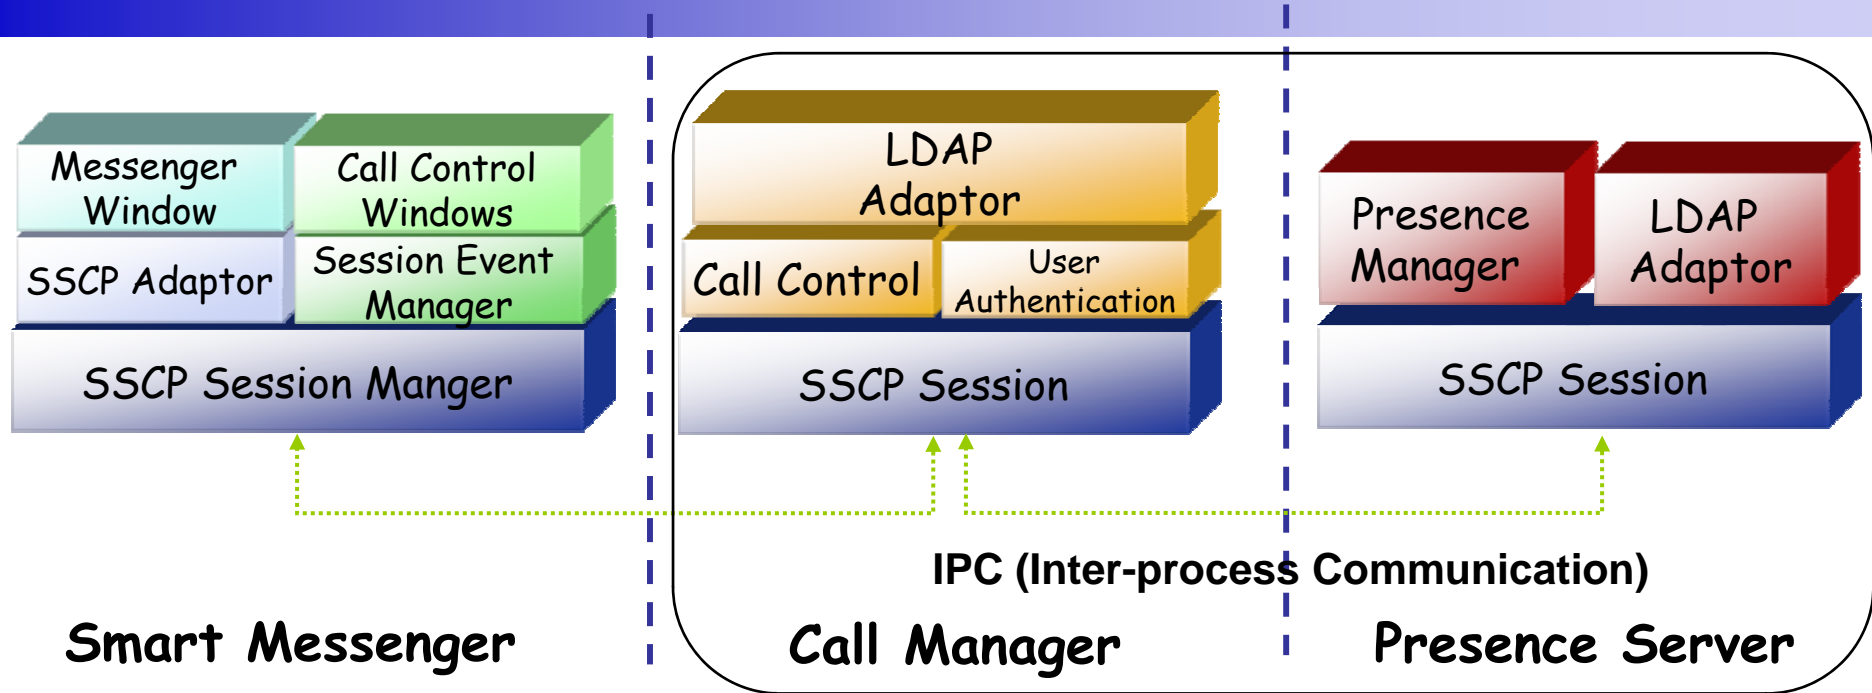

IPNext320™

Hybrid IP-PBX System

High-performance Hybrid IP-PBX Solution

User Presence Service Features

AddPac

AddPac Technology

2012, Sales and Marketing

Contents

- User Presence Service Model
- User Presence System Diagram
- Application Area

IPNext320

User Presence Information

AP-IP300

User Presence Service Model

IPNext320 supports Call Manager & Presence Server Function

- Small Scale User Presence Solution
- Low Cost Solution

Presence Service System Diagram

Presence Service System Diagram

User Presence IP-PBX Application

Thank you!

AddPac Technology Co., Ltd.
Sales and Marketing