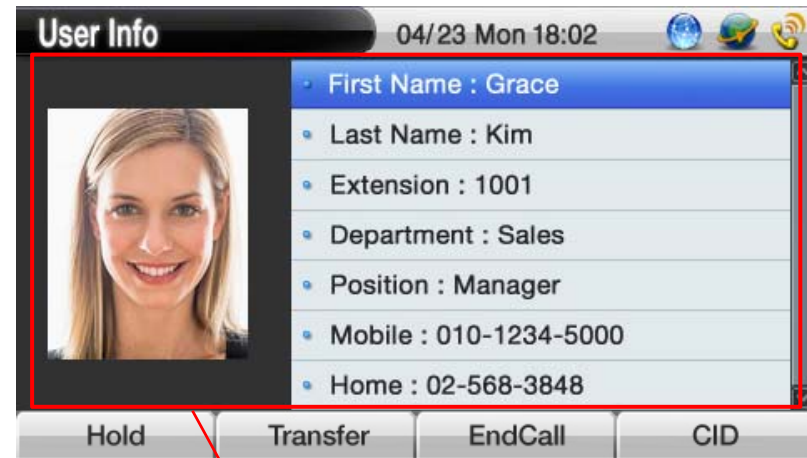

XML Browser Main Screen Example

Select 'Directory List'

Directory List

Directory Search

Select 'XML Browser'

Select 'Directory Search'

Search by Name or Number

CID Info. for Incoming Call

CID at Ringing State

CID at Connection State

SmartWeb (1/2)

The screenshot shows the 'Smart Web Manager' interface with the 'XML Server' configuration page active. The left sidebar contains three main sections: 'System', 'Call & Media', and 'Advanced'. The 'XML Browser' option is highlighted in the 'Advanced' section. The main content area is titled 'XML Server Configuration' and contains the following fields: