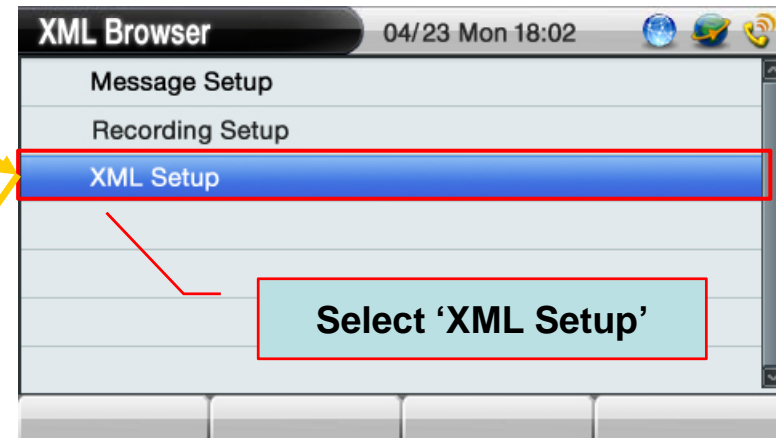

Contents

- XML Setup
- XML Browser Service Example
 - Directory (Phone Book) List, Directory Search
- CID Display for Incoming Call
- Smart Web Configuration

Main Menu & XML Setup

AddPac

XML Server and CID Option

CID at Ringing State

CID at Connection State

SmartWeb (1/2)

The screenshot shows the 'Smart Web Manager' interface with the 'XML Server' configuration page active. The left sidebar contains three main sections: 'System', 'Call & Media', and 'Advanced'. The 'XML Browser' option is highlighted in the 'Advanced' section. The main content area is titled 'XML Server Configuration' and contains the following fields: