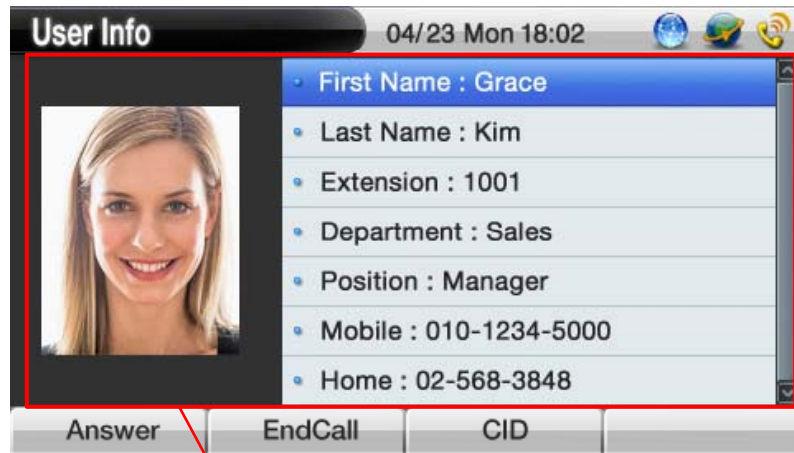

XML Browser Main Screen Example

Select 'Directory List'

Directory List

Directory Search

Select 'XML Browser'

Select 'Directory Search'

Search by Name or Number

CID Info. for Incoming Call

CID at Ringing State

CID at Connection State

SmartWeb (1/2)

The screenshot shows the 'Smart Web Manager' interface with the 'XML Server' configuration page active. The left sidebar contains three main sections: 'System', 'Call & Media', and 'Advanced'. The 'XML Browser' option is highlighted in the 'Advanced' section. The main content area is titled 'XML Server Configuration' and contains the following fields: