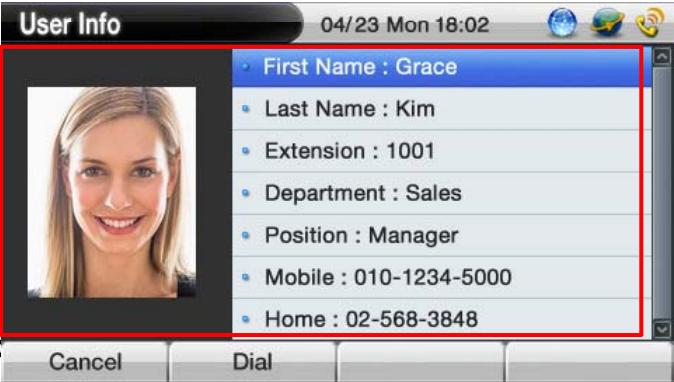

Contents

- XML Setup
- XML Browser Service Example
 - Directory (Phone Book) List, Directory Search
- CID Display for Incoming Call
- Smart Web Configuration

Main Menu & XML Setup

AddPac

XML Server and CID Option

XML Browser Main Screen Example

Select 'Directory List'

Directory List

Directory Search

Select 'XML Browser'

Select 'Directory Search'

Search by Name or Number

CID Info. for Incoming Call

CID at Ringing State

CID at Connection State

SmartWeb (1/2)

The screenshot shows the 'Smart Web Manager' interface with the 'XML Server' configuration page active. The left sidebar contains three main sections: 'System', 'Call & Media', and 'Advanced'. The 'XML Browser' option is highlighted in the 'Advanced' section. The main content area is titled 'XML Server Configuration' and contains the following fields: