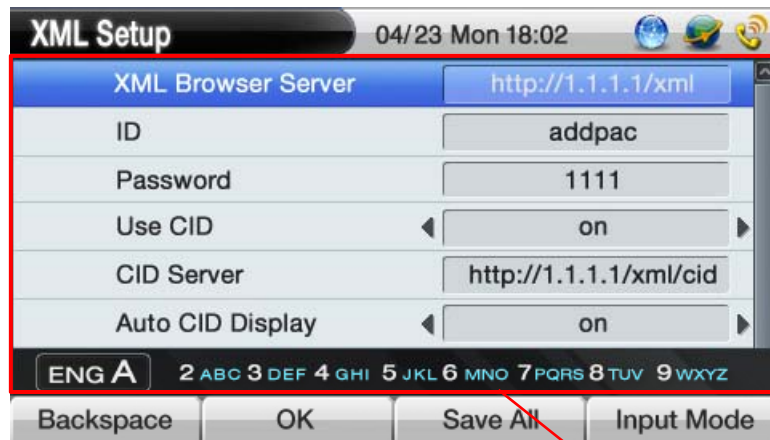

Contents

- XML Setup
- XML Browser Service Example
 - Directory (Phone Book) List, Directory Search
- CID Display for Incoming Call
- Smart Web Configuration

Main Menu & XML Setup

AddPac

XML Server and CID Option

CID at Ringing State

CID at Connection State

SmartWeb (1/2)

The screenshot shows the 'Smart Web Manager' interface with the 'XML Server' configuration page active. The left sidebar contains three main sections: 'System', 'Call & Media', and 'Advanced'. The 'XML Browser' option is highlighted in the 'Advanced' section. The main content area is titled 'XML Server Configuration' and contains the following fields: