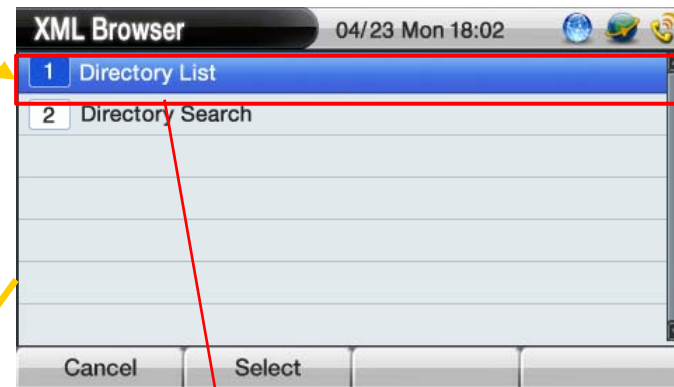

XML Browser Main Screen Example

Select 'Directory List'

Directory List

Directory Search

Select 'XML Browser'

Select 'Directory Search'

Search by Name or Number

CID Info. for Incoming Call