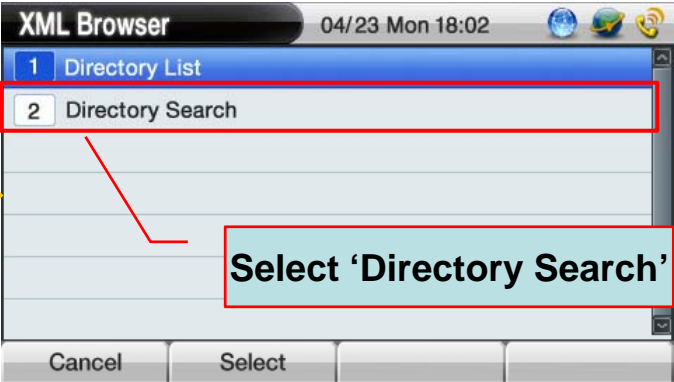

XML Browser Main Screen Example

Select 'Directory List'

Directory List

Directory Search

Select 'XML Browser'

Select 'Directory Search'

Search by Name or Number

CID Info. for Incoming Call

CID at Ringing State

CID at Connection State

SmartWeb (1/2)

The screenshot shows the 'Smart Web Manager' interface with the 'XML Server' configuration page active. The left sidebar contains three main sections: 'System', 'Call & Media', and 'Advanced'. The 'XML Browser' option is highlighted in the 'Advanced' section. The main content area is titled 'XML Server Configuration' and contains the following fields: