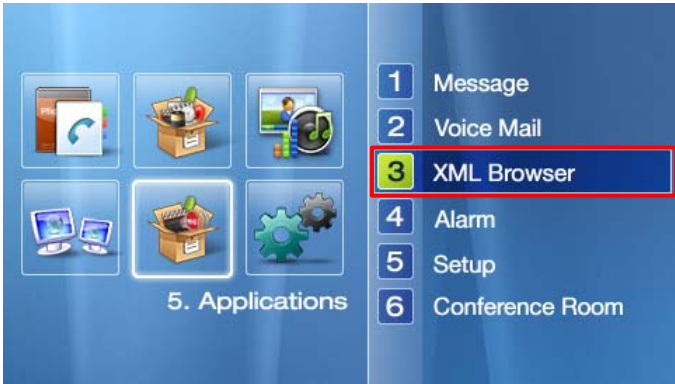

XML Browser Main Screen Example

Select 'Directory List'

Directory List

Directory Search

Select 'XML Browser'

Select 'Directory Search'

Search by Name or Number

CID Info. for Incoming Call

CID at Ringing State

CID at Connection State

SmartWeb (1/2)

The screenshot shows the 'Smart Web Manager' interface with the 'XML Server' configuration page active. The left sidebar contains three main sections: 'System', 'Call & Media', and 'Advanced'. The 'XML Browser' option is highlighted in the 'Advanced' section. The main content area is titled 'XML Server Configuration' and contains the following fields: