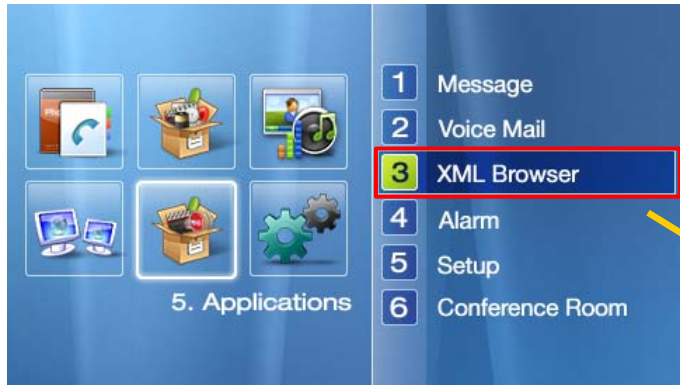

Contents

- XML Setup
- XML Browser Service Example
 - Directory (Phone Book) List, Directory Search
- CID Display for Incoming Call
- Smart Web Configuration

Main Menu & XML Setup

AddPac

XML Server and CID Option

XML Browser Main Screen Example

Select 'Directory List'

Directory List

Directory Search

Select 'XML Browser'

Select 'Directory Search'

Search by Name or Number

CID Info. for Incoming Call

CID at Ringing State

CID at Connection State

SmartWeb (1/2)

The screenshot shows the 'Smart Web Manager' interface with the 'XML Server' configuration page active. The left sidebar contains three main sections: 'System', 'Call & Media', and 'Advanced'. The 'XML Browser' option is highlighted in the 'Advanced' section. The main content area is titled 'XML Server Configuration' and contains the following fields: