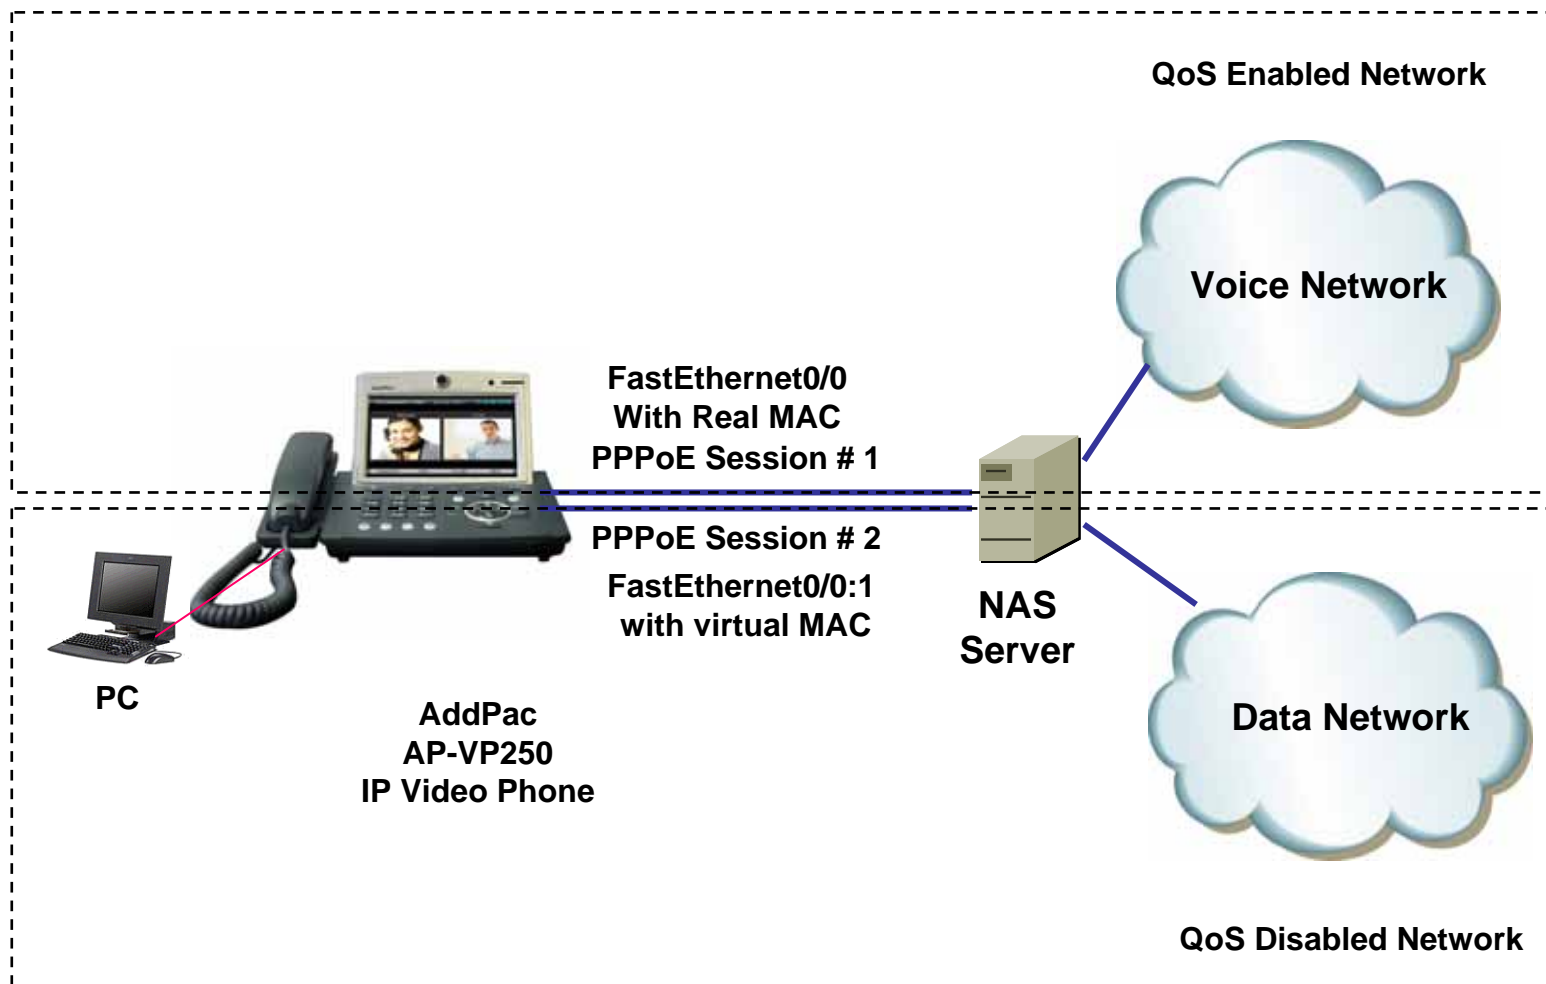

Network Diagram