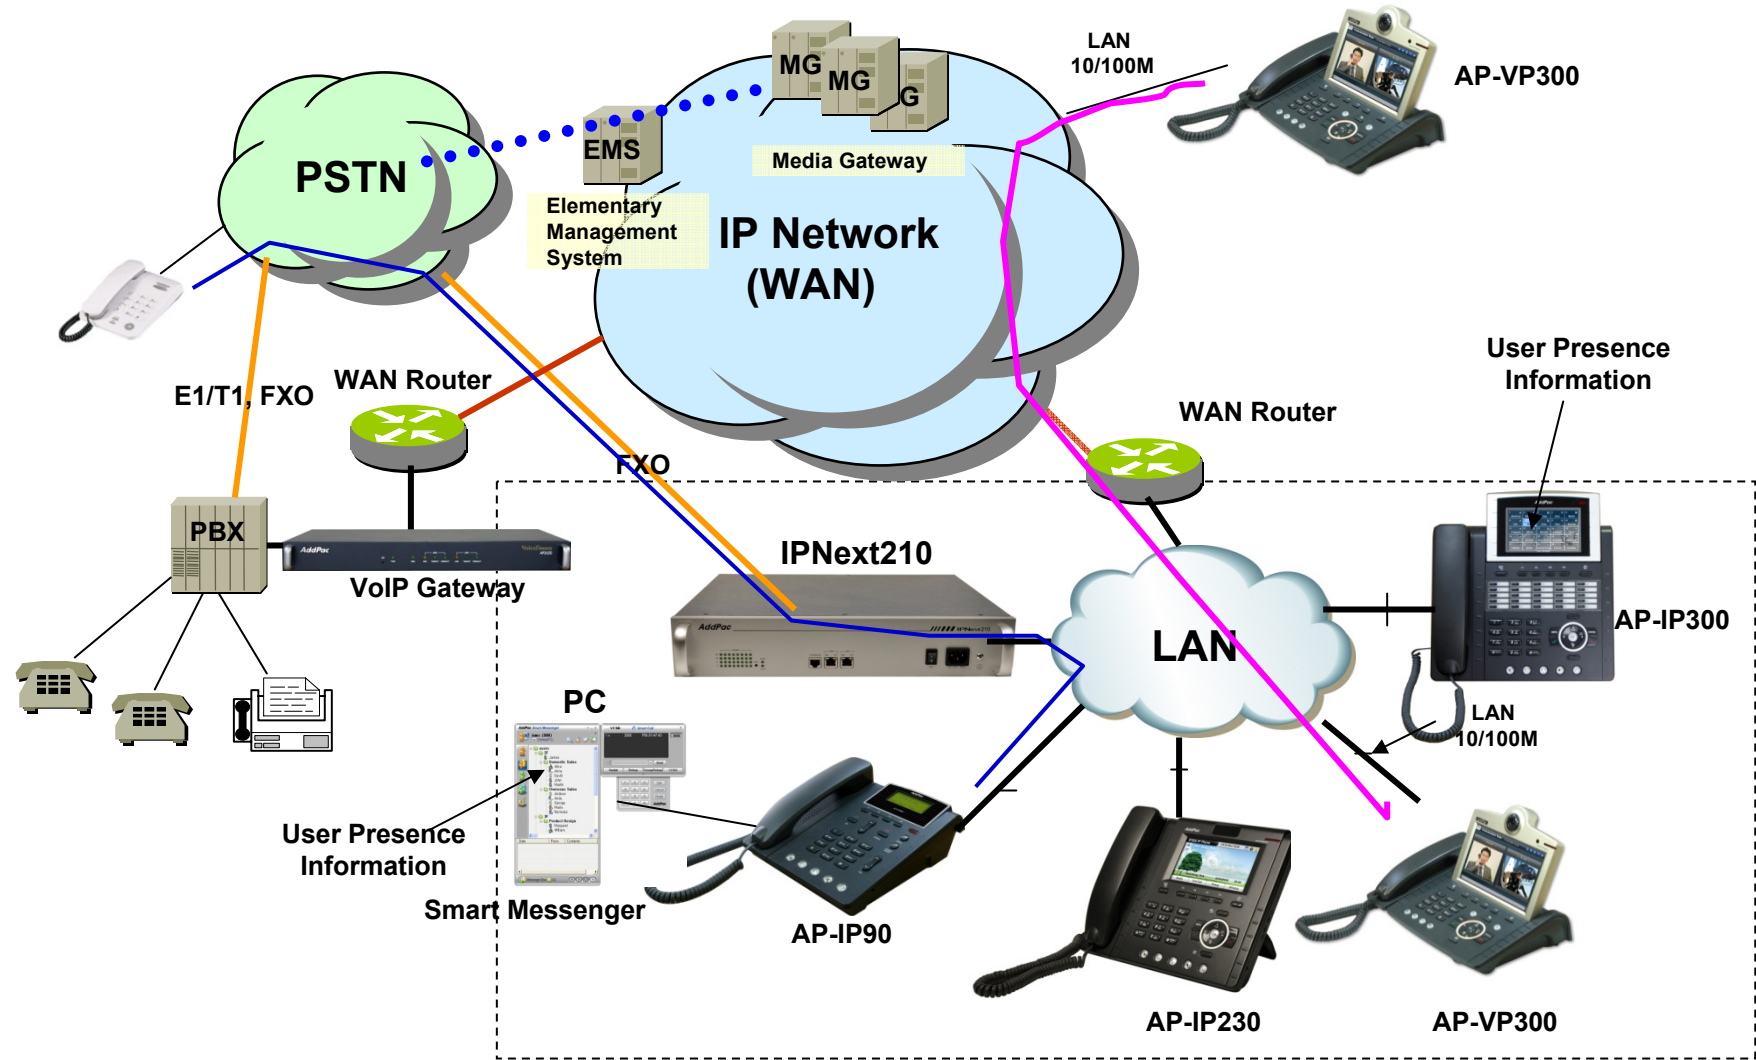

IPNext210™

Hybrid IP-PBX System

High-performance Hybrid IP-PBX Solution

User Presence Service Features

AddPac

AddPac Technology

2011, Sales and Marketing

Contents

- User Presence Service Model
- User Presence System Diagram
- Application Area

User Presence Service Model

IPNext210 supports Call Manager & Presence Server Function

- Small Scale User Presence Solution
- Low Cost Solution

Presence Service System Diagram

Presence Service System Diagram

User Presence IP-PBX Application

Thank you!

AddPac Technology Co., Ltd.
Sales and Marketing

Phone +82.2.568.3848 (KOREA)

FAX +82.2.568.3847 (KOREA)