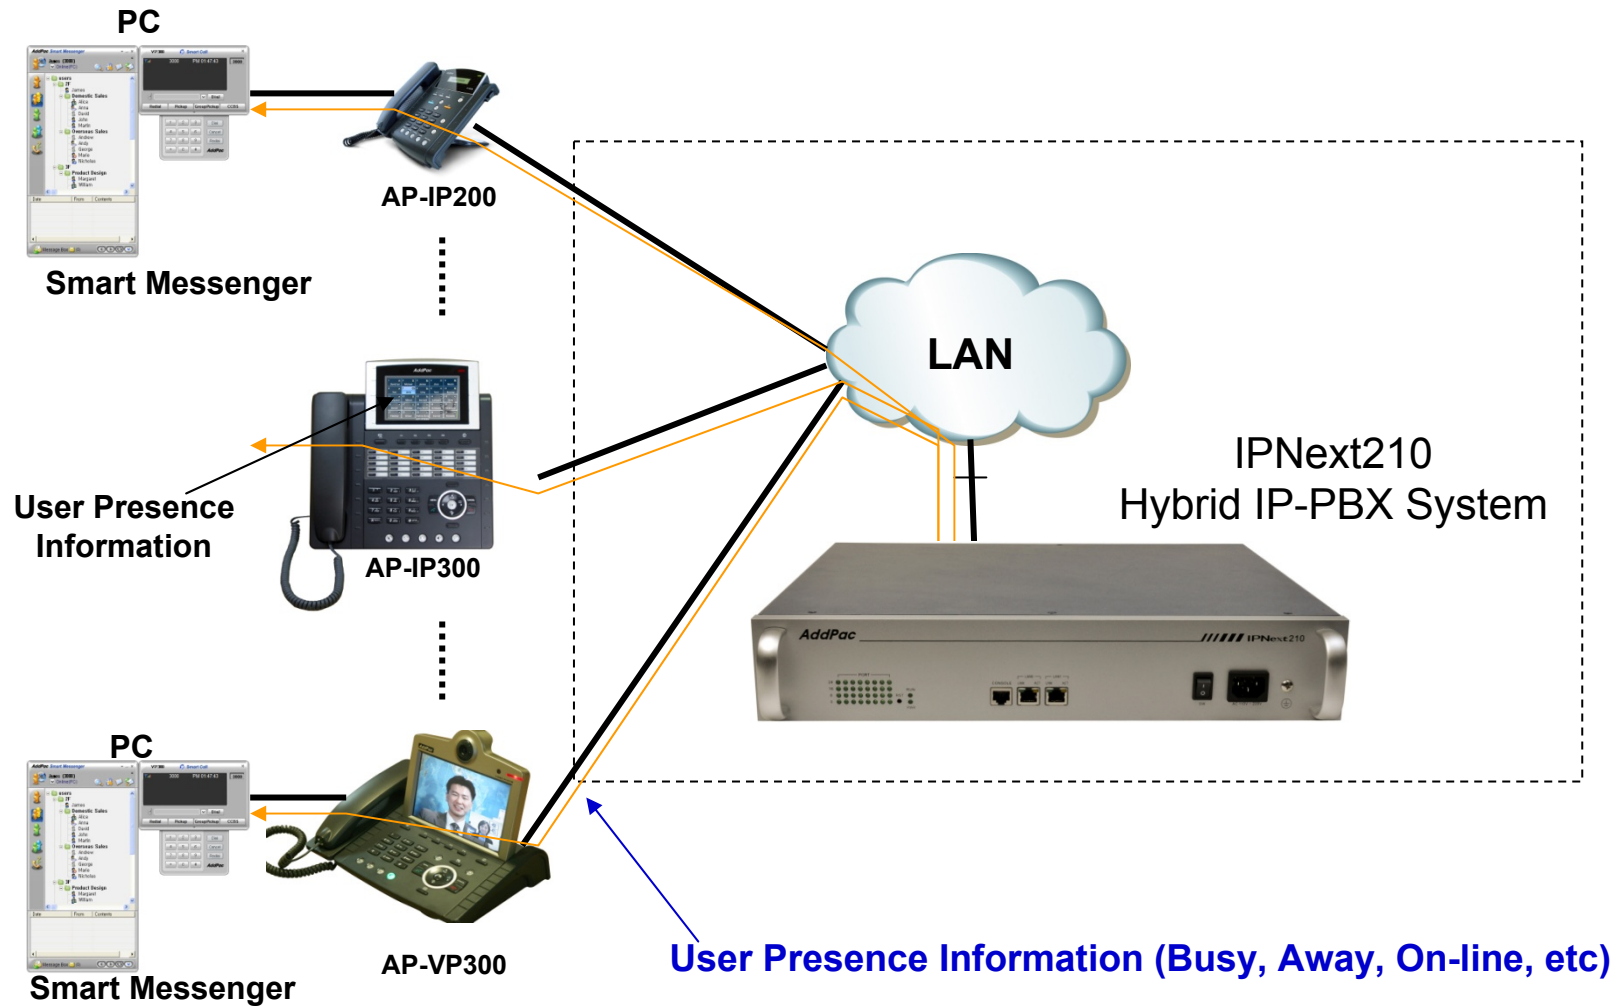

IPNext210™

Hybrid IP-PBX System

High-performance Hybrid IP-PBX Solution

User Presence Service Features

AddPac

AddPac Technology

2011, Sales and Marketing

Contents

- User Presence Service Model
- User Presence System Diagram
- Application Area

User Presence Service Model

IPNext210 supports Call Manager & Presence Server Function

- Small Scale User Presence Solution
- Low Cost Solution

Presence Service System Diagram

Presence Service System Diagram

User Presence IP-PBX Application

Thank you!

AddPac Technology Co., Ltd.
Sales and Marketing

Phone +82.2.568.3848 (KOREA)

FAX +82.2.568.3847 (KOREA)