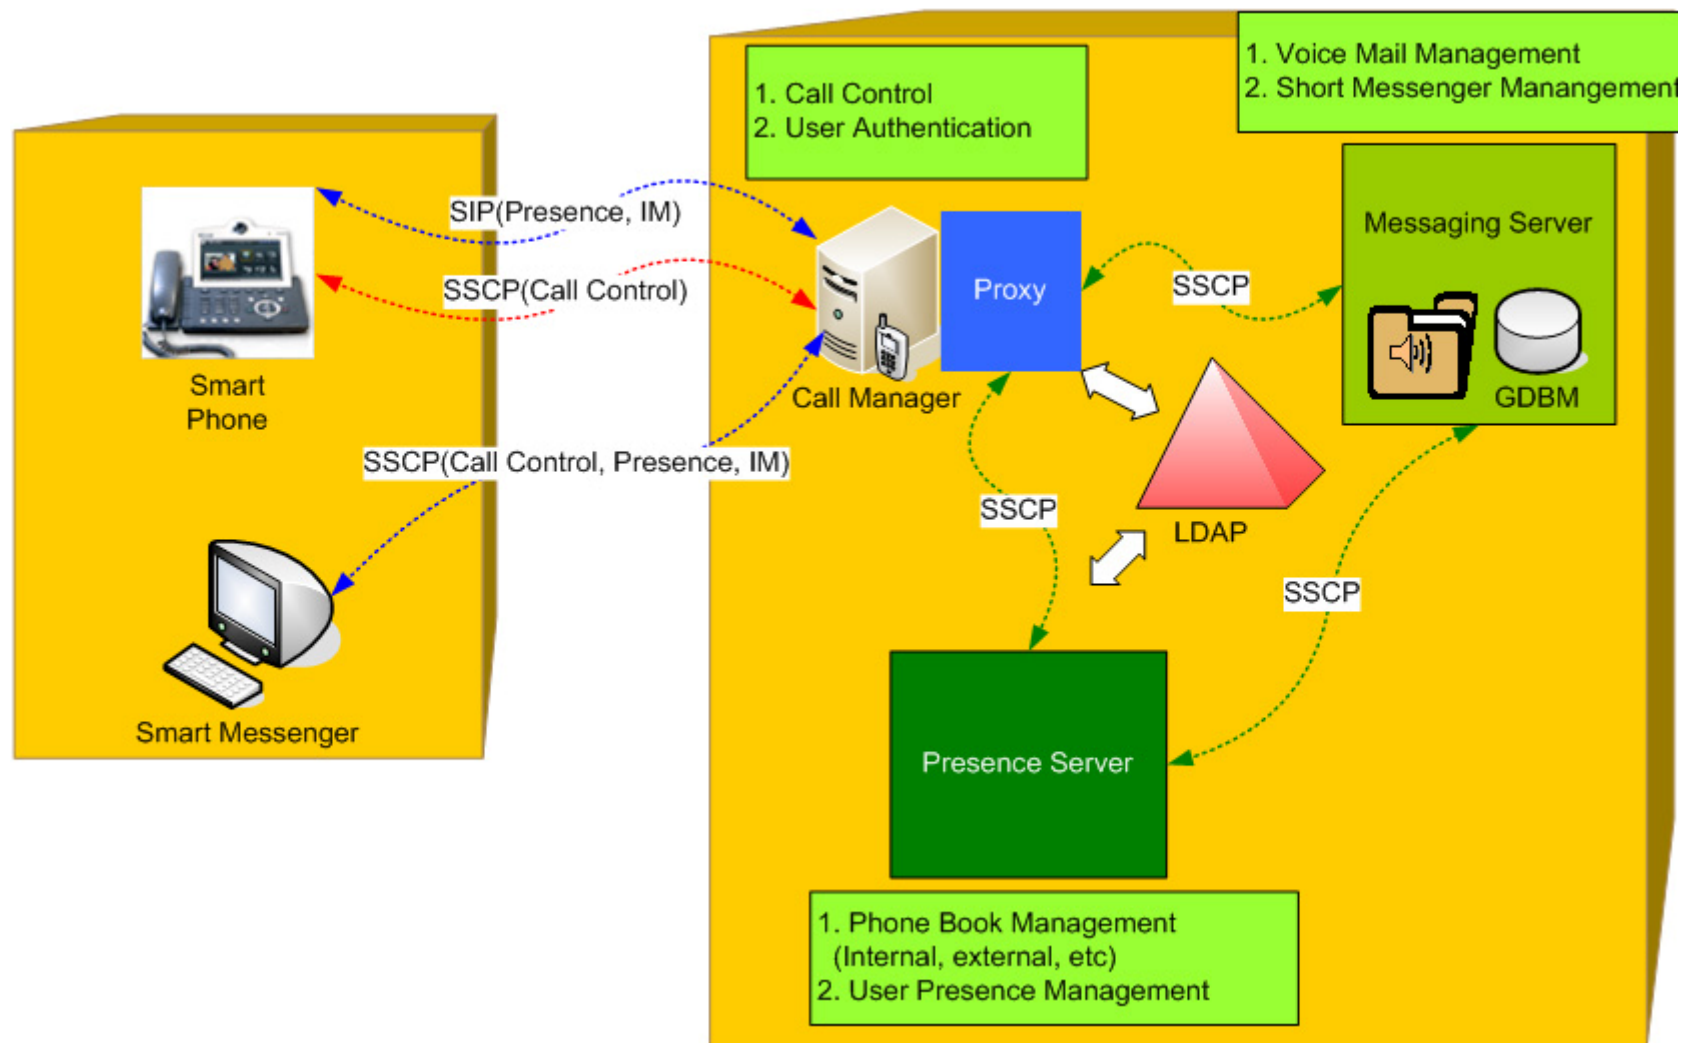

- User Presence Service Model
- User Presence System Diagram
- Application Area

User Presence Service Model

IPNext210 supports Call Manager & Presence Server Function

- Small Scale User Presence Solution
- Low Cost Solution

Presence Service System Diagram

Presence Service System Diagram

User Presence IP-PBX Application

Thank you!

AddPac Technology Co., Ltd.
Sales and Marketing

Phone +82.2.568.3848 (KOREA)

FAX +82.2.568.3847 (KOREA)