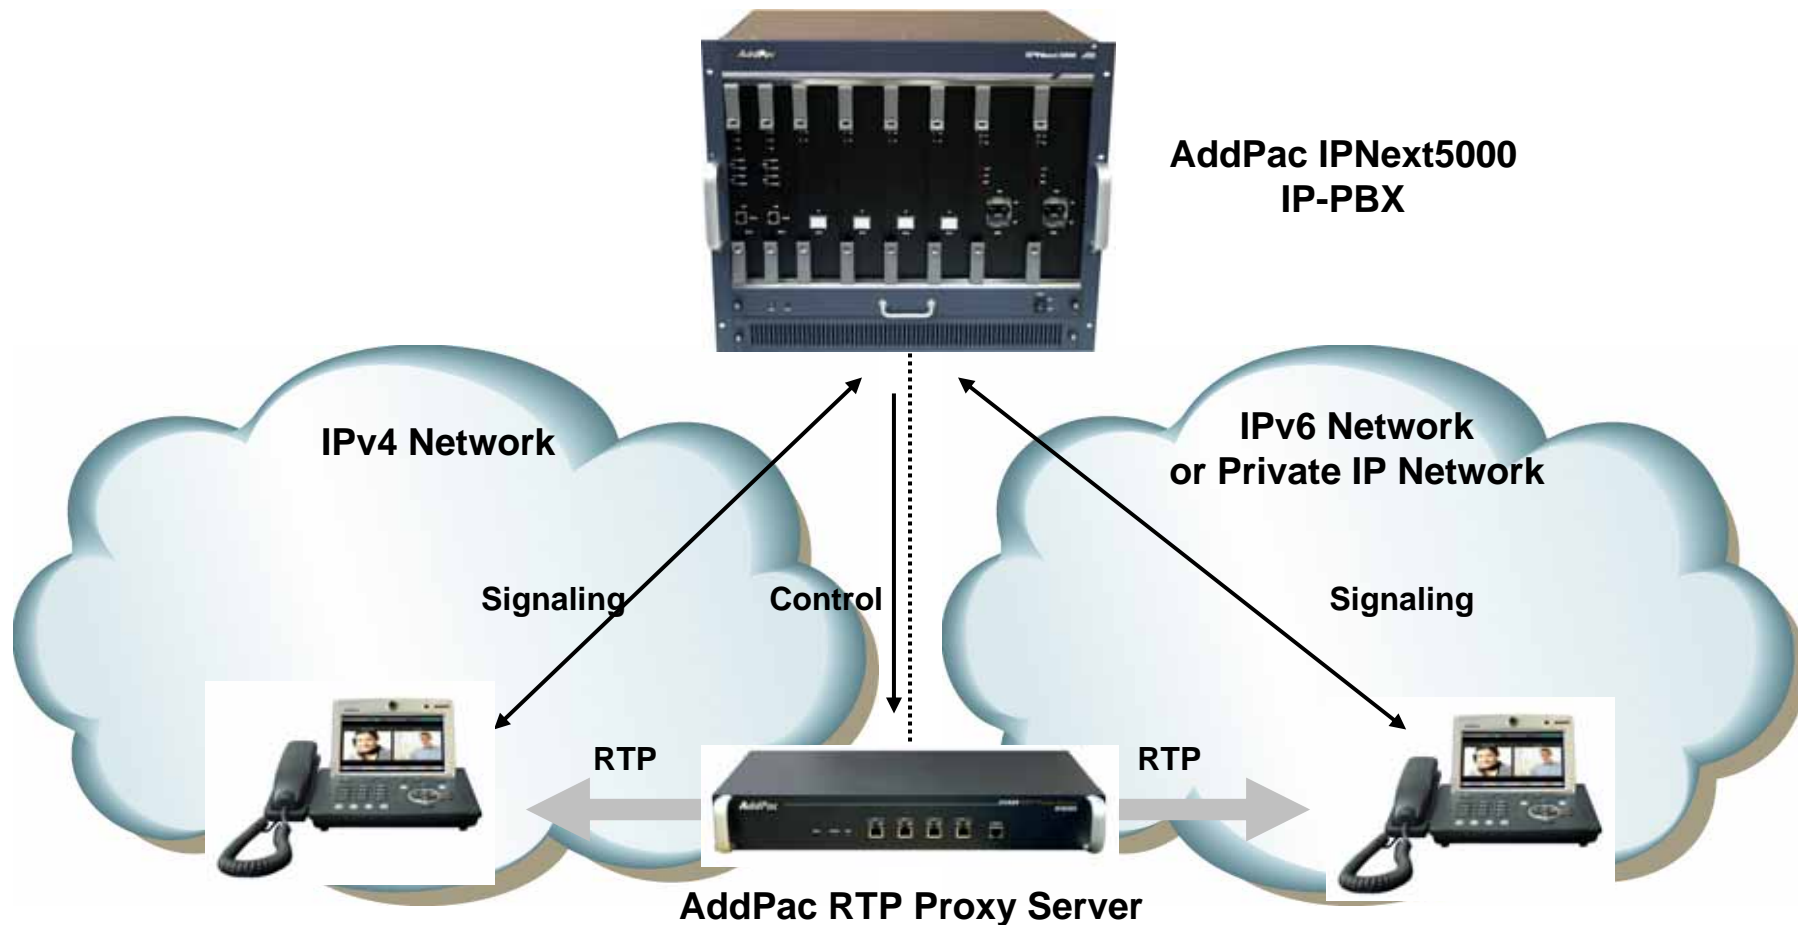

What is SSCP Protocol ?

- AddPac Propriety Protocol between IP-PBX and IP Terminal (IP Phone, Video Phone) for Smart IP Phone Application Service such as call transfer,etc
- Transport Protocol : UDP
- SSCP(Smart Service Control Protocol) Function
 - Registration
 - Phone Status
 - Event Processing
 - Soft Key, Phone Book, Voice Mail, Call History, etc
 - Phone Layout

F3

F4

Group Call Park Button

Display another function key

OSD Design (Conversation View)

F1

F2

F3

F4

Document Share

Display Call Status

Private IP, IPv6 Address Support

- IP-PBX and RTP proxy has IPv4 and IPv6 address
- IP-PBX and RTP proxy has IPv4 and Private address

Smart Messenger

- Support Messenger Service
- Support Various Address Book
- Support User Presence Information
- Support User Search Feature
- Interoperation with Address Book and Smart Phone
- Support Smart Phone Control and Setup
 - Call Control and Forward Setup
- Support Unified Message Box
 - Voice Mail Box
 - Short Message Box