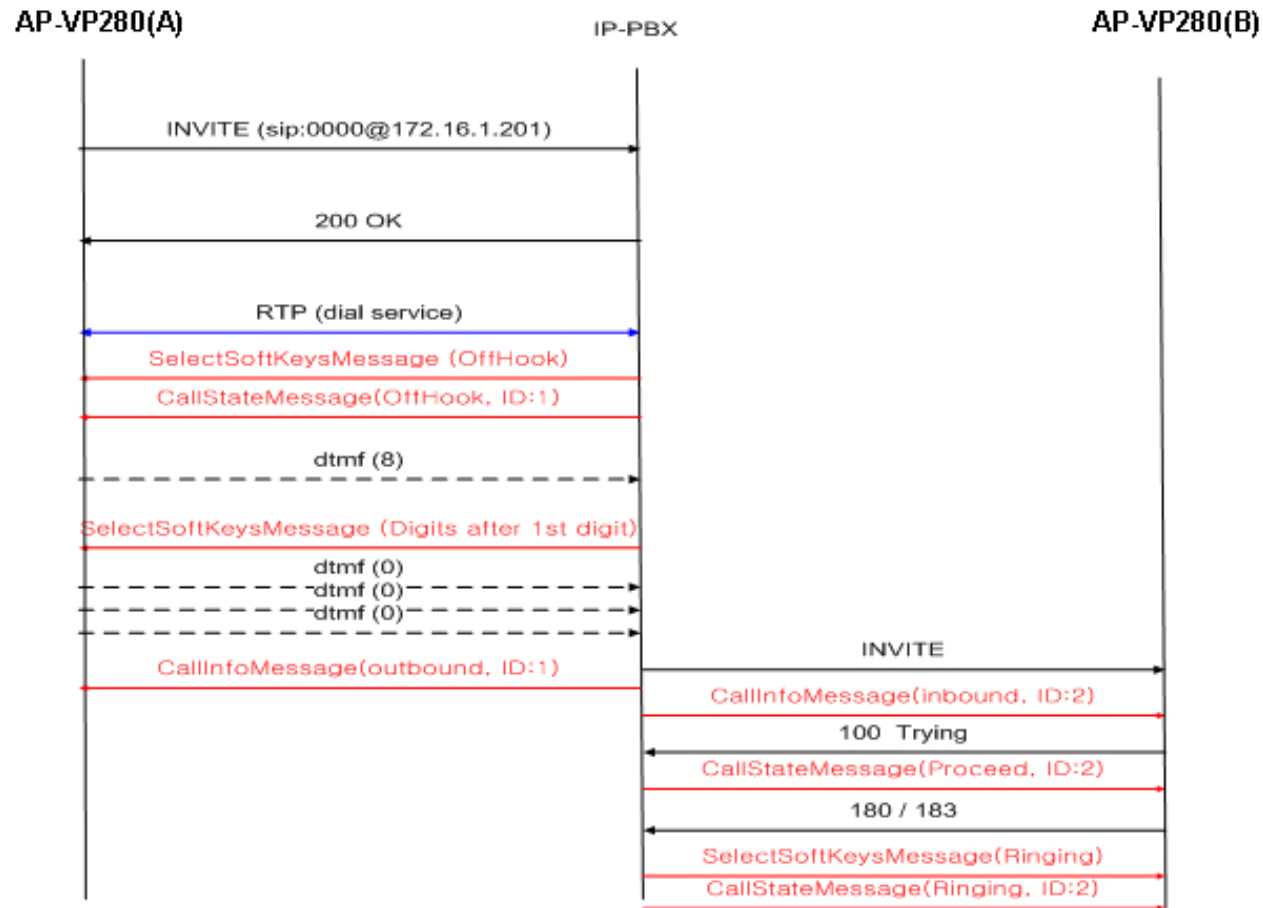

SSCP Message Format

SSCP Architecture

SSCP Messages : Example

IP Phone ->IP-PBX

SSCP Call Flow : Example

Basic Call Flow

OSD Design (Local View)

F1

F2

F3

F4

Redial Button

Group Call Pickup Button

Call Pickup Button

Automatic Call Connection at Busy

OSD Design (Conversation View)