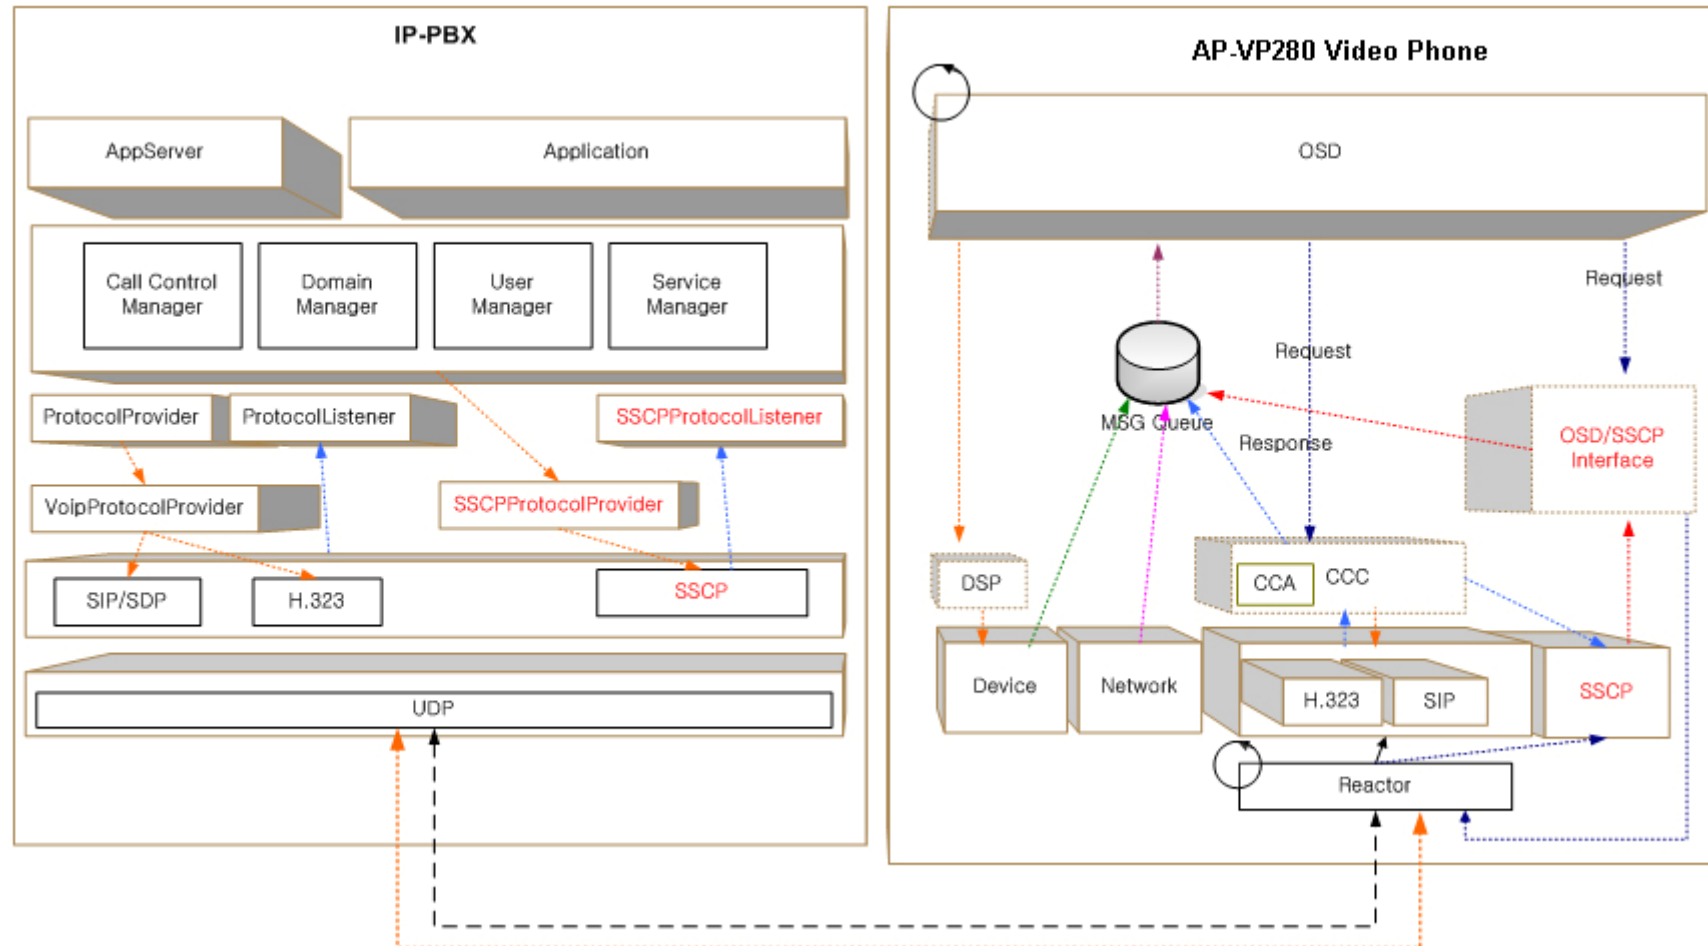

AP-VP280™

BcN Video Phone

High Performance Broadband Convergence Network
Video Phone Solution

IP-PBX Application Service

Function (Soft) Key for IP-PBX Service

AddPac

AddPac Technology

2008, Sales and Marketing

Contents

- SSCP Protocol for AddPac IP-PBX Application
 - What is SSCP Protocol ?
 - SSCP Message Format
 - SSCP Architecture between IP-PBX and IP Terminal
 - SSCP Message Example
 - SSCP Call Flow Example
- OSD Design Example for IP-PBX Application
- IP-PBX Terminal Service using Private IP or IPv6 Address
- Smart Messenger for AddPac IP-PBX and IP terminal

What is SSCP Protocol ?

- AddPac Propriety Protocol between IP-PBX and IP Terminal (IP Phone, Video Phone) for Smart IP Phone Application Service such as call transfer,etc
- Transport Protocol : UDP
- SSCP(Smart Service Control Protocol) Function
 - Registration
 - Phone Status
 - Event Processing
 - Soft Key, Phone Book, Voice Mail, Call History, etc
 - Phone Layout

SSCP Message Format

SSCP Architecture

SSCP Messages : Example

IP Phone ->IP-PBX

SSCP Call Flow : Example

Basic Call Flow

OSD Design (Local View)

F1