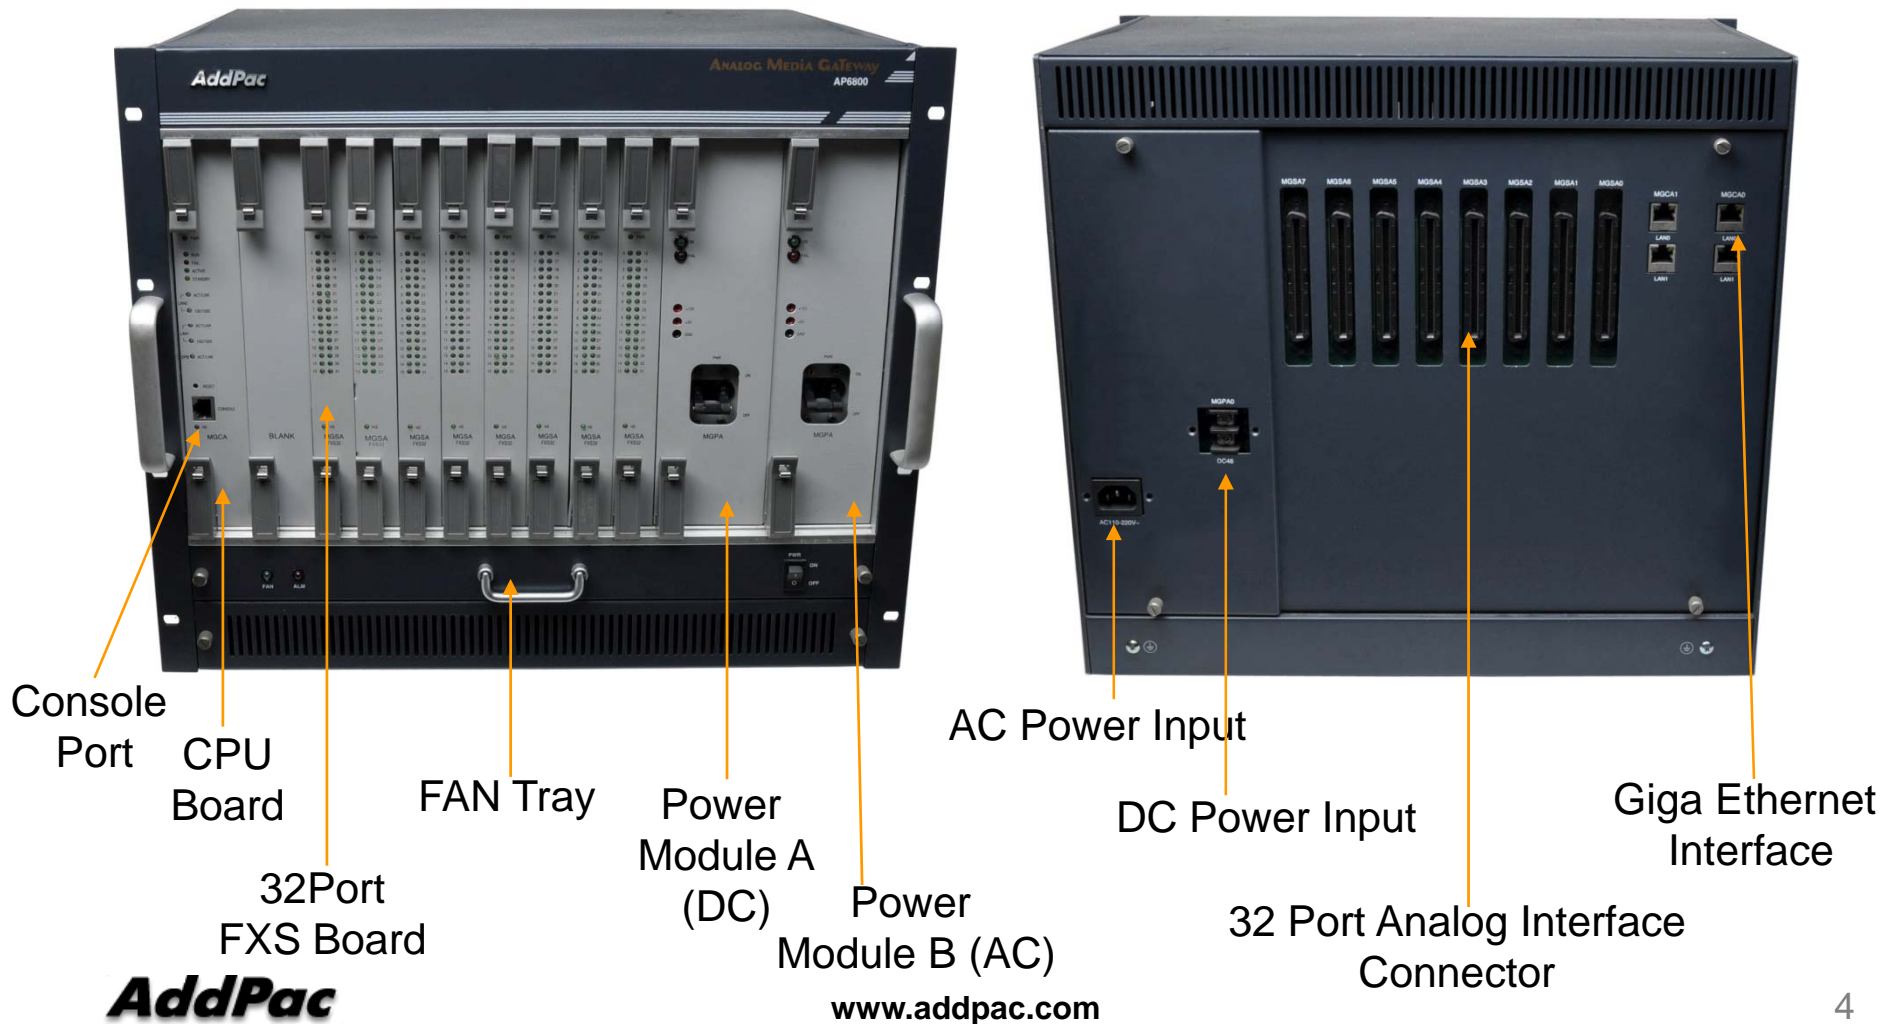

Hardware Configuration Diagram

AP6800 Large Scale VoIP Gateway