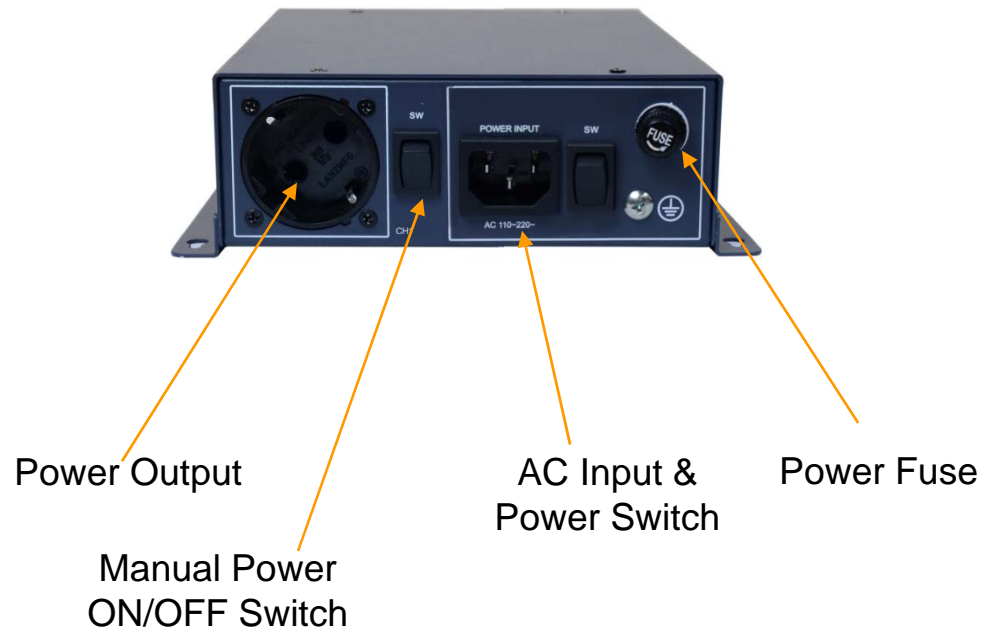

Contents

- Product Overview
- Hardware Specification
- Smart Web Manager Overview

Product Overview

- IP based Remote Power ON/OFF Controller
- LED Light On/Off Control for CCTV Camera at Night Time
- Remote CCTV Backlight Control Solution for Unmanned Security Zone
- AddPac Integrated Security Management System Solution
- Power Control Port
 - One(1) AC Power Input
 - One(1) AC Power Output (Manual Power On/Off Switch)
- Network Interface
 - One(1) 10/100Mbps Fast Ethernet Interface
 - One(1) RS232C Interface
- Firmware Upgradeable Architecture(FTP, TFTP)
- Smart Web Manager Support

Hardware Specification

- RISC Microprocessor Computing Power
- Status LED Support
- Power Control Interface
 - One(1) AC Input
 - One(1) AC Output
 - 10A Fuse (220V)
- Network Interface
 - One(1) 10/100Mbps Fast Ethernet (RJ45)
 - One(1) RS-232C Interface (RJ45)

Hardware Specification

Hardware Block Diagram

Hardware Specification

Front Side

Hardware Specification

Rear Side

Smart Web Manager Overview

Contents