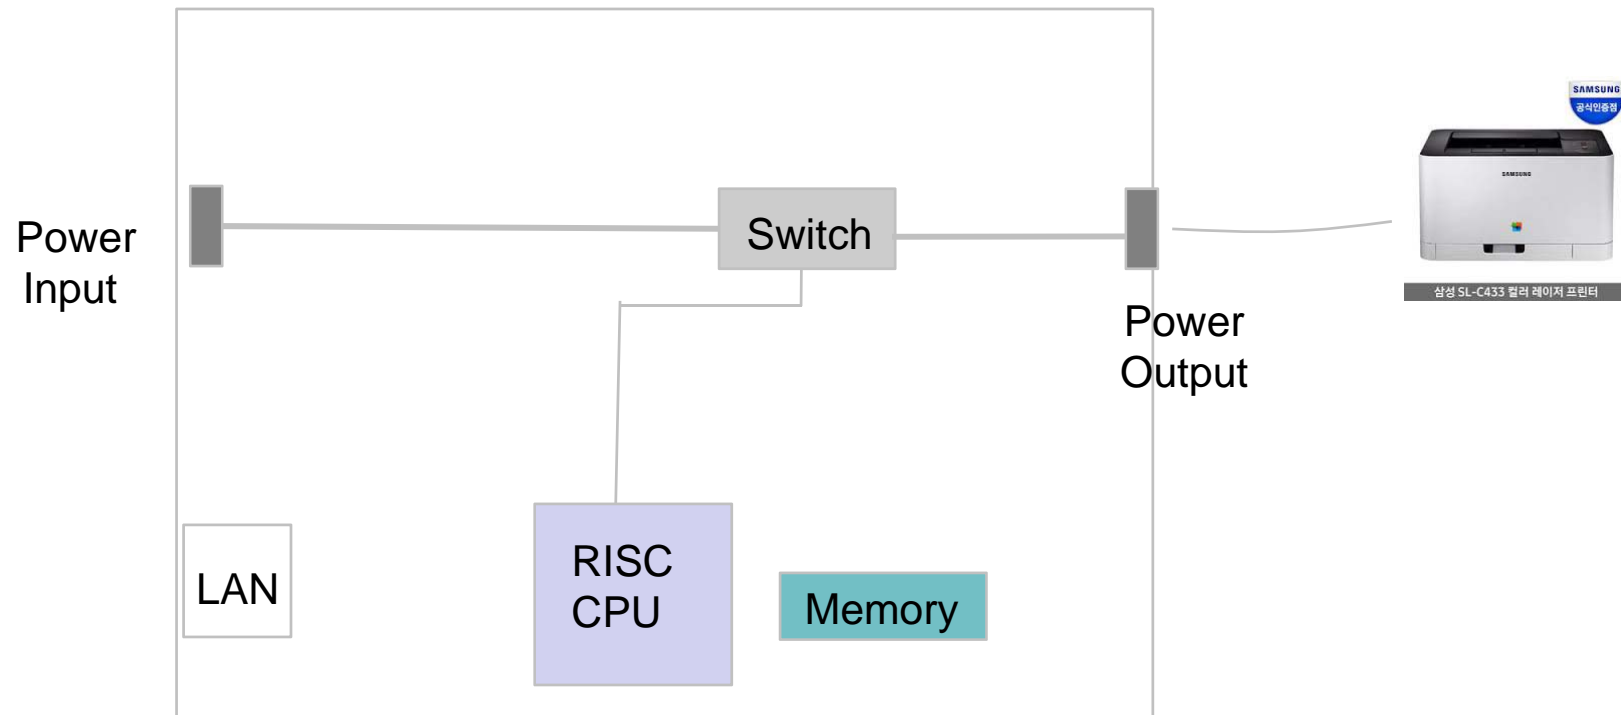

Hardware Specification

Hardware Block Diagram