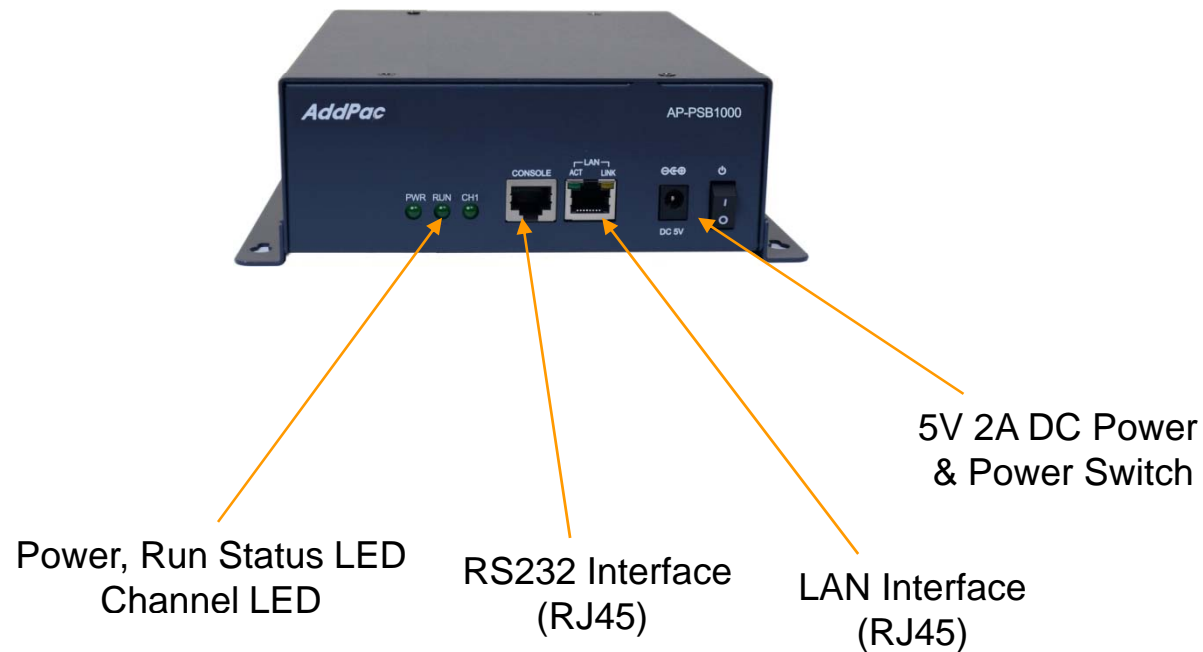

Contents

- Product Overview
- Hardware Specification
- Smart Web Manager Overview

Product Overview

- IP based Remote Power ON/OFF Controller
- LED Light On/Off Control for CCTV Camera at Night Time
- Remote CCTV Backlight Control Solution for Unmanned Security Zone
- AddPac Integrated Security Management System Solution
- Power Control Port
 - One(1) AC Power Input
 - One(1) AC Power Output (Manual Power On/Off Switch)
- Network Interface
 - One(1) 10/100Mbps Fast Ethernet Interface
 - One(1) RS232C Interface
- Firmware Upgradeable Architecture(FTP, TFTP)
- Smart Web Manager Support

Hardware Specification

- RISC Microprocessor Computing Power
- Status LED Support
- Power Control Interface
 - One(1) AC Input
 - One(1) AC Output
 - 10A Fuse (220V)
- Network Interface
 - One(1) 10/100Mbps Fast Ethernet (RJ45)
 - One(1) RS-232C Interface (RJ45)

Hardware Specification

Hardware Block Diagram

Hardware Specification

Front Side

Hardware Specification

Rear Side

Smart Web Manager Overview

Contents

- Main
- System
- Basic
- Advanced
- Miscellaneous

Main : System Information

Smart Web Manager
www.addpac.com

System Information

H/W Version	REV 1.0
S/W Version	8.50.031
MAC Address	0002.a4ff.fc86
Network Information	Static 172.17.207.135
WAN LINK Status	100Mbps FULL Duplex Link UP
Current Time	Fri Feb 7 13:53:49 2020
System Startup Time	Fri Feb 7 13:50:54 2020
System Running Time	0 days 00:02:55