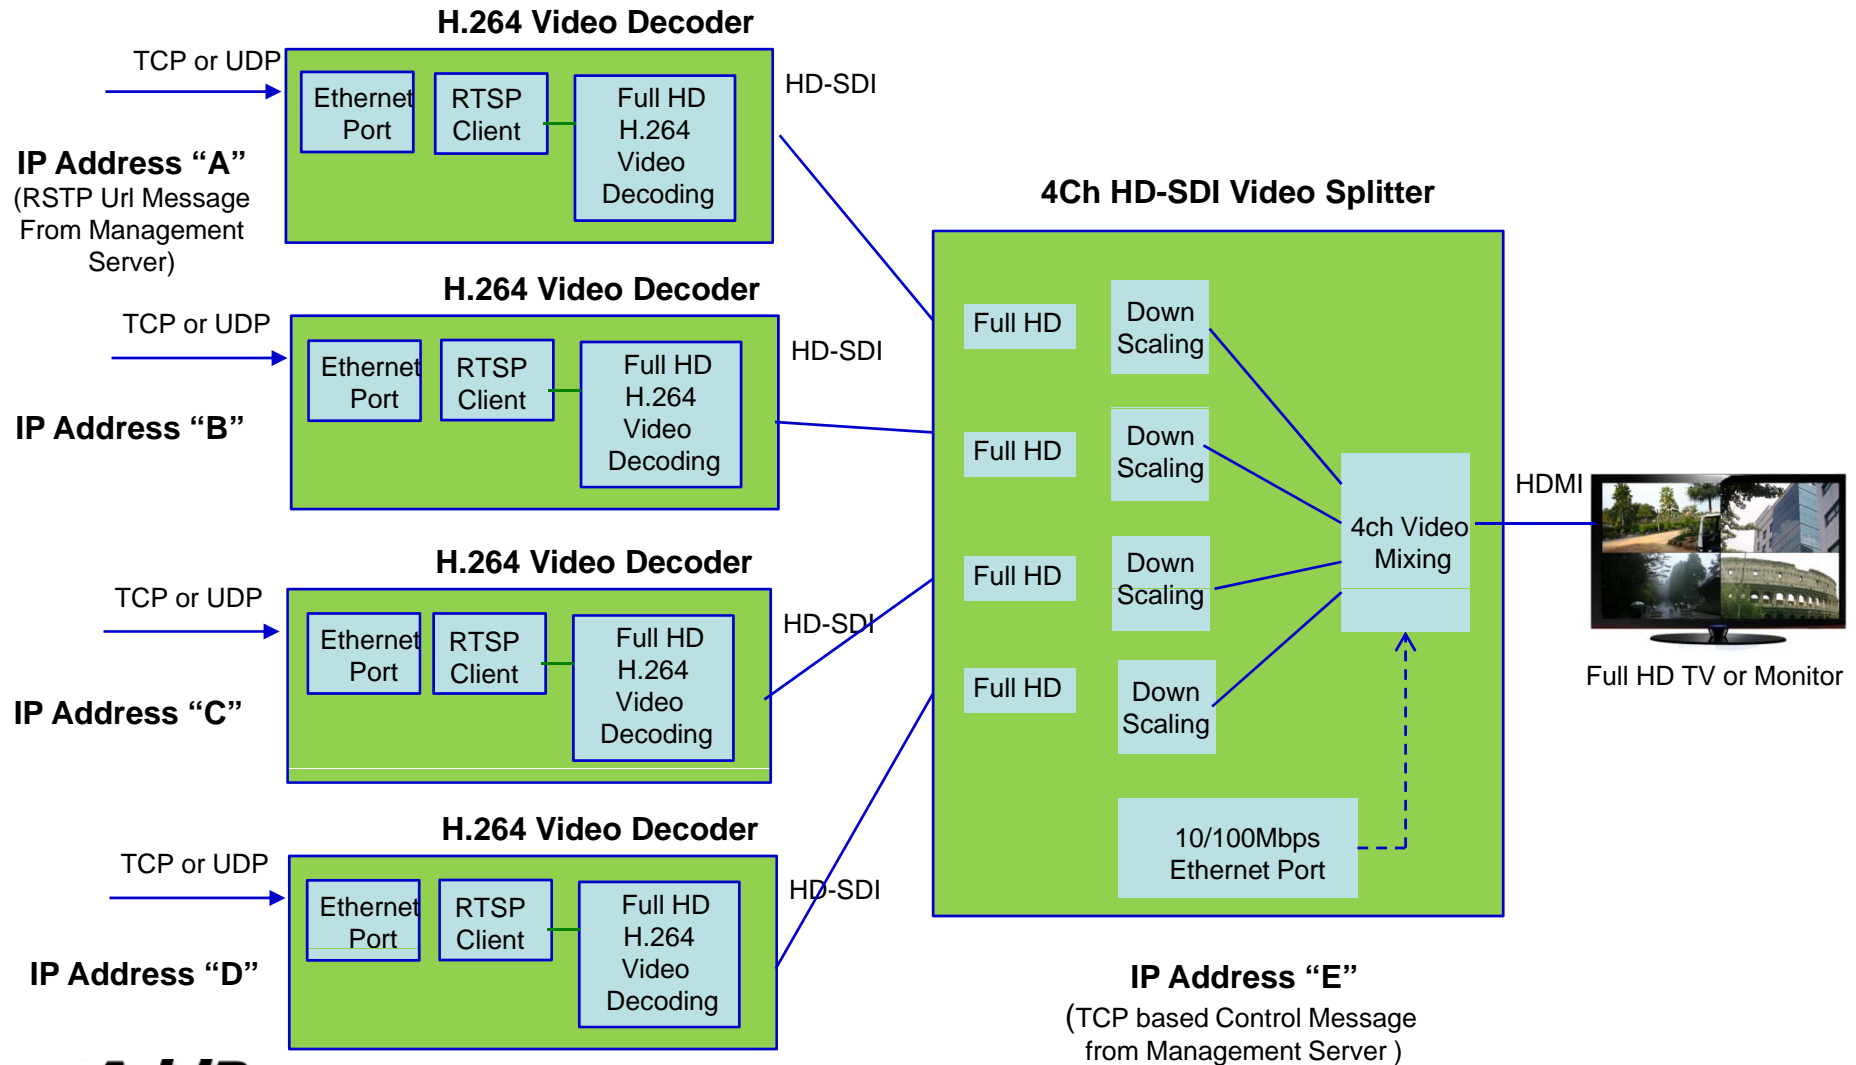

# Contents

- Legacy HD-SDI Video Splitter vs New IP Video Splitter Scheme
- Network Setup
- Standalone Mode
  - 4 Channel Video Splitter Control
  - Video Encoder List (Camera List Enrollment)
  - Video Display Sequence (Round-robin Display)
- Manager Mode
  - Video Decoder Config (IP Addr.)
  - 4 Channel Video Splitter Config (IP Addr., TCP Port)

# Legacy 4ch HD-SDI Video Splitter Control Scheme

# New IP based 4ch Video Splitter Control Scheme

# Video Display Sequence (Round Robin Display)

Smart Web Manager  
www.addpac.com

- System
  - Language
  - Network Setup
  - System Time
  - NTP
  - File Browser
- Standalone Mode
  - Video Splitter Control
  - Video Encoder List
  - Video Display Sequence**
- Manager Mode
  - Video Decoder Config
  - Video Splitter Config