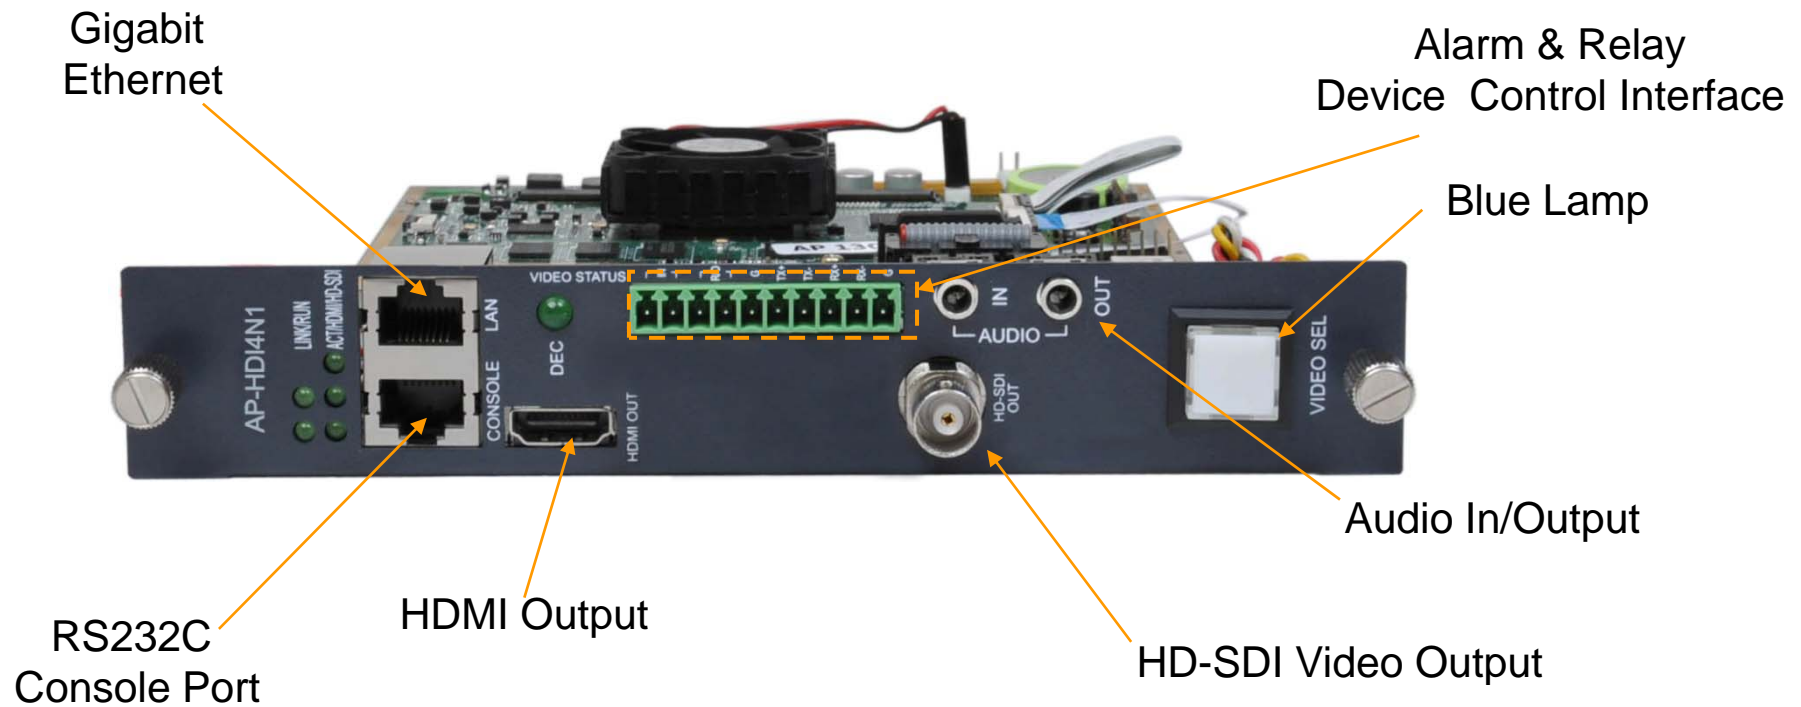

Hardware Specification

AP-HDI4N1 Full HD IP 4 Layout Video Splitter

AP-HDI4N1 IP Video Splitter Module