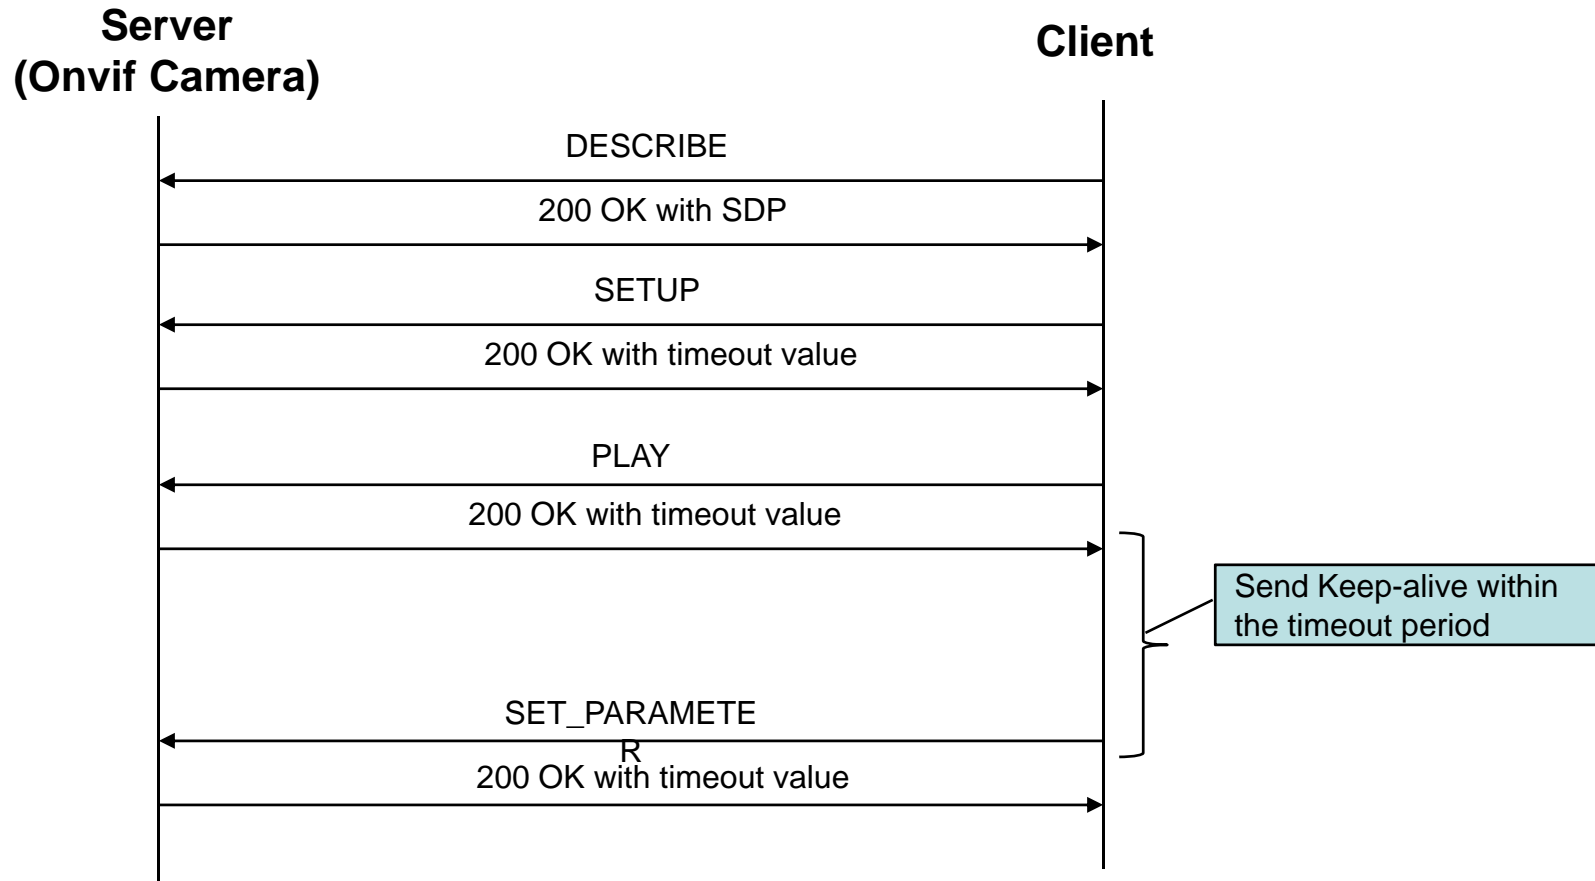

Keep Alive Flow Control