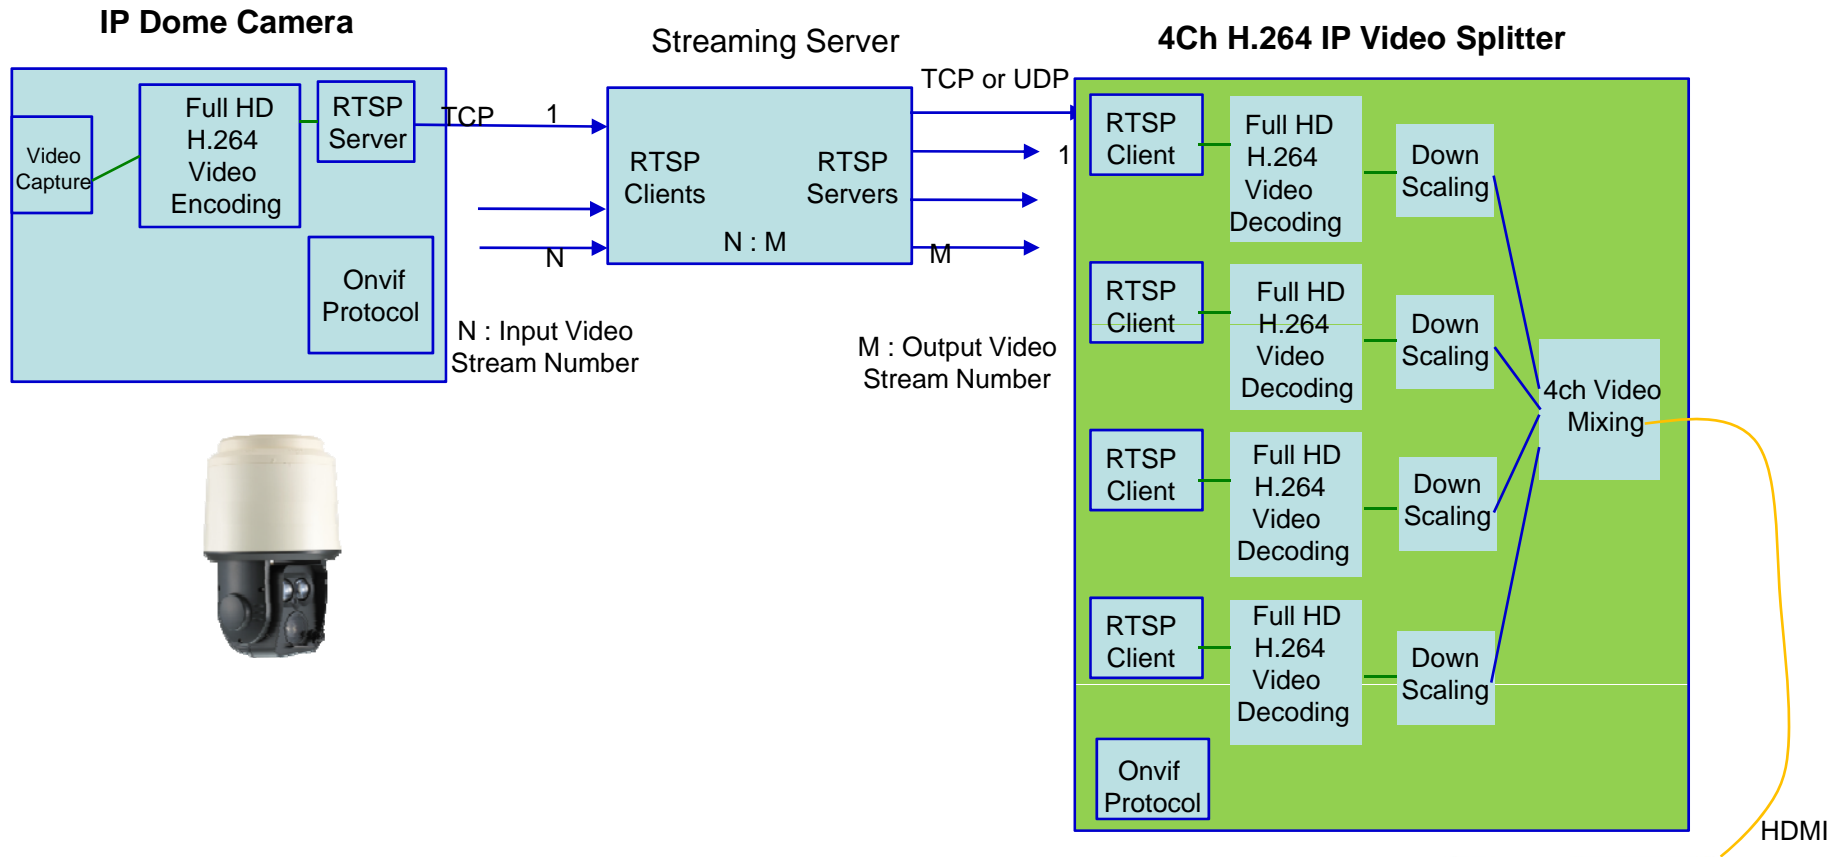

# Contents

- Product Overview
- Hardware Specification
- New Advanced 4ch IP video Splitter AP-HDI4N1
  - Onvif IP Dome Camera Interworking (Example : Samsung Techwin IP Dome Camera)
  - Internal Functional Block Diagram
- Keep Alive Scheme for Onvif IP Camera RTSP Streaming Service

# New IP based 4ch Video Splitter

# Onvif based IP Dome Camera Interworking

**AddPac**

# Keep Alive Scheme for OnVif IP Camera RTSP Streaming Service

- RTSP Client keeps the RTSP Session alive (RFC2326)
- OnVIF Specification recommend RTSP SET\_PARAMETER method.
- Default Timeout Value is 60 seconds