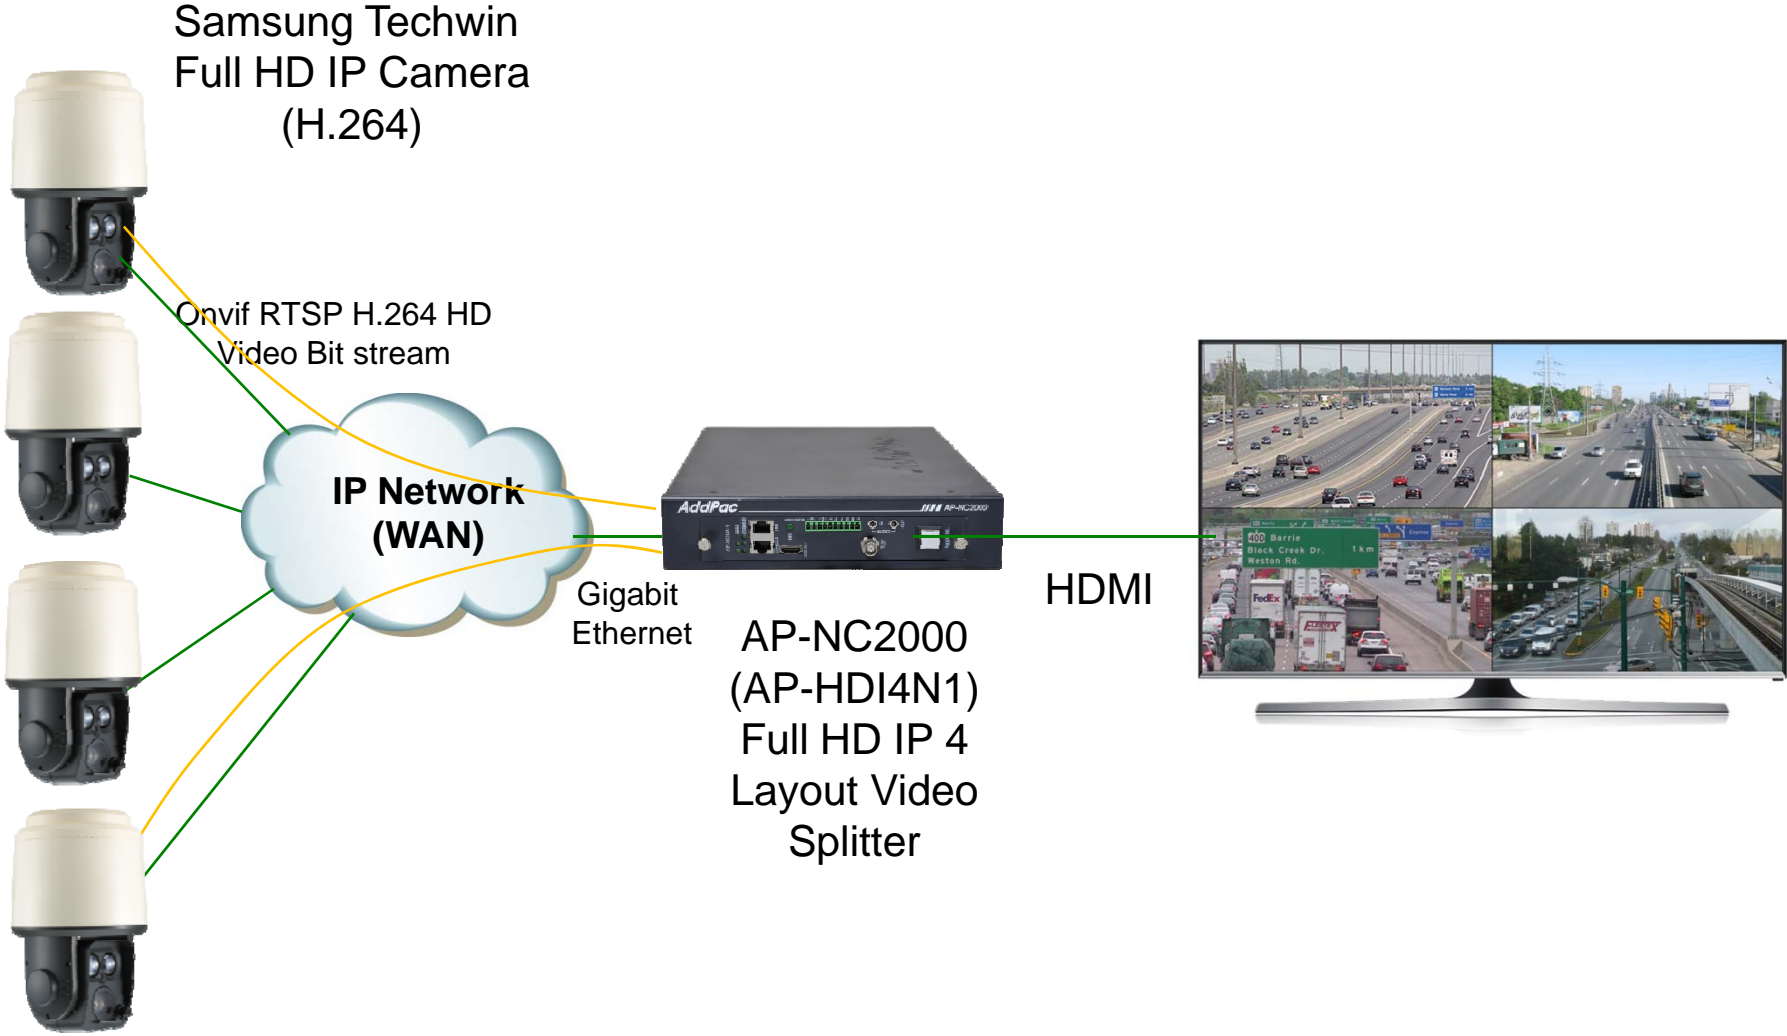

Onvif based IP Dome Camera Interworking

AddPac