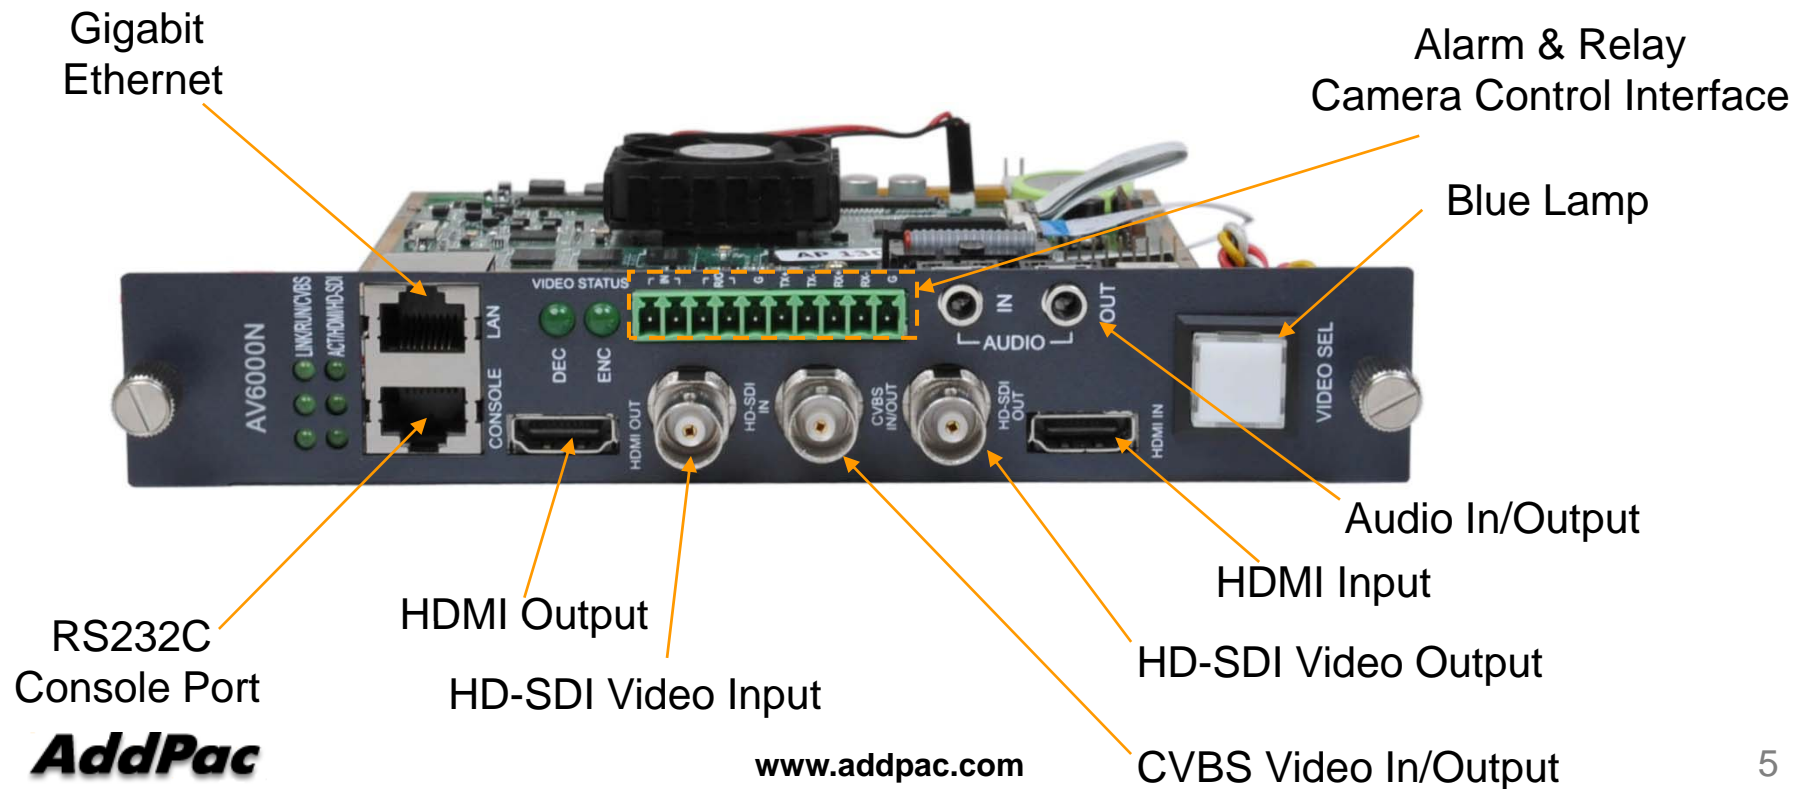

- Product Overview
- Hardware Specification
- H.264 Video Encoding Format (Frame Mode, Slice Mode)
- AV6000NS CLI (Command Line Interface)

Product Overview

AV6000NS Full HD Video Codec Module

- Full HD (1080i) Video Encoding/Decoding Service Features
- Video Codec : H.264 HP/MP/BP AVC Video Codec
- Video Input Interface : HDMI, HD-SDI, Analog (NTSC, PAL)
- Video Output Interface : HDMI, HD-SDI, Analog (NTSC, PAL)
- Dual Bit Streaming Support
- Full HD Subtitle Generator Service Support
- RTSP/RTP, TCP/UDP Protocol Support
- IP based Network Surveillance Solution
- High-performance Video, Audio, and Voice Service
- Firmware Upgradeable Architecture
- Video Solution with Outstanding Network Service Capability
- Web based Management Service
- AP-NC2000D, AP-NC2000, AP-NC3000, AP-NC5000 Platform Available

Hardware Specification

AV6000NS Full HD Video Codec Module

RISC
CPU

High-End
VP

- **RISC + Video Processor Computing Power**
- **AV6000NS Video Module**
 - **Network Interface**
 - One(1) 10/100/1000Mbps Gigabit Ethernet
 - **Video Interface**
 - One(1) Channel HD-SDI Input
 - One(1) Channel HDMI Input
 - One(1) Channel CVBS Input or Output (selected by DIP Switch)
 - One(1) Channel HD-SDI Output
 - One(1) Channel HDMI Output
 - **One(1) RS-232 Console Interface (RJ45)**
 - **Camera Control Interface**
 - One(1) RS-232C, RS422, RS485 Interface for External Camera Control
 - **I/O Interface**
 - Two(2) Alarm Input /One(1) Relay Out

Hardware Specification

AV6000N Full HD Video Codec Module

RISC
CPU

High-End
VP

Hardware Module Specification

AV6000N HD Video Encoder/Decoder Module(H.264)

Hardware Specification

AV6000NS Full HD Video Codec Module

Hardware Specification

AP-NC2000D Front View

AV6000NS HD Video Module

Power On/Off Switch
www.addpac.com

DC Power Supply

H.264 Encoding Format

AV6000NS Full HD Video Codec Module

Frame-based Encoding