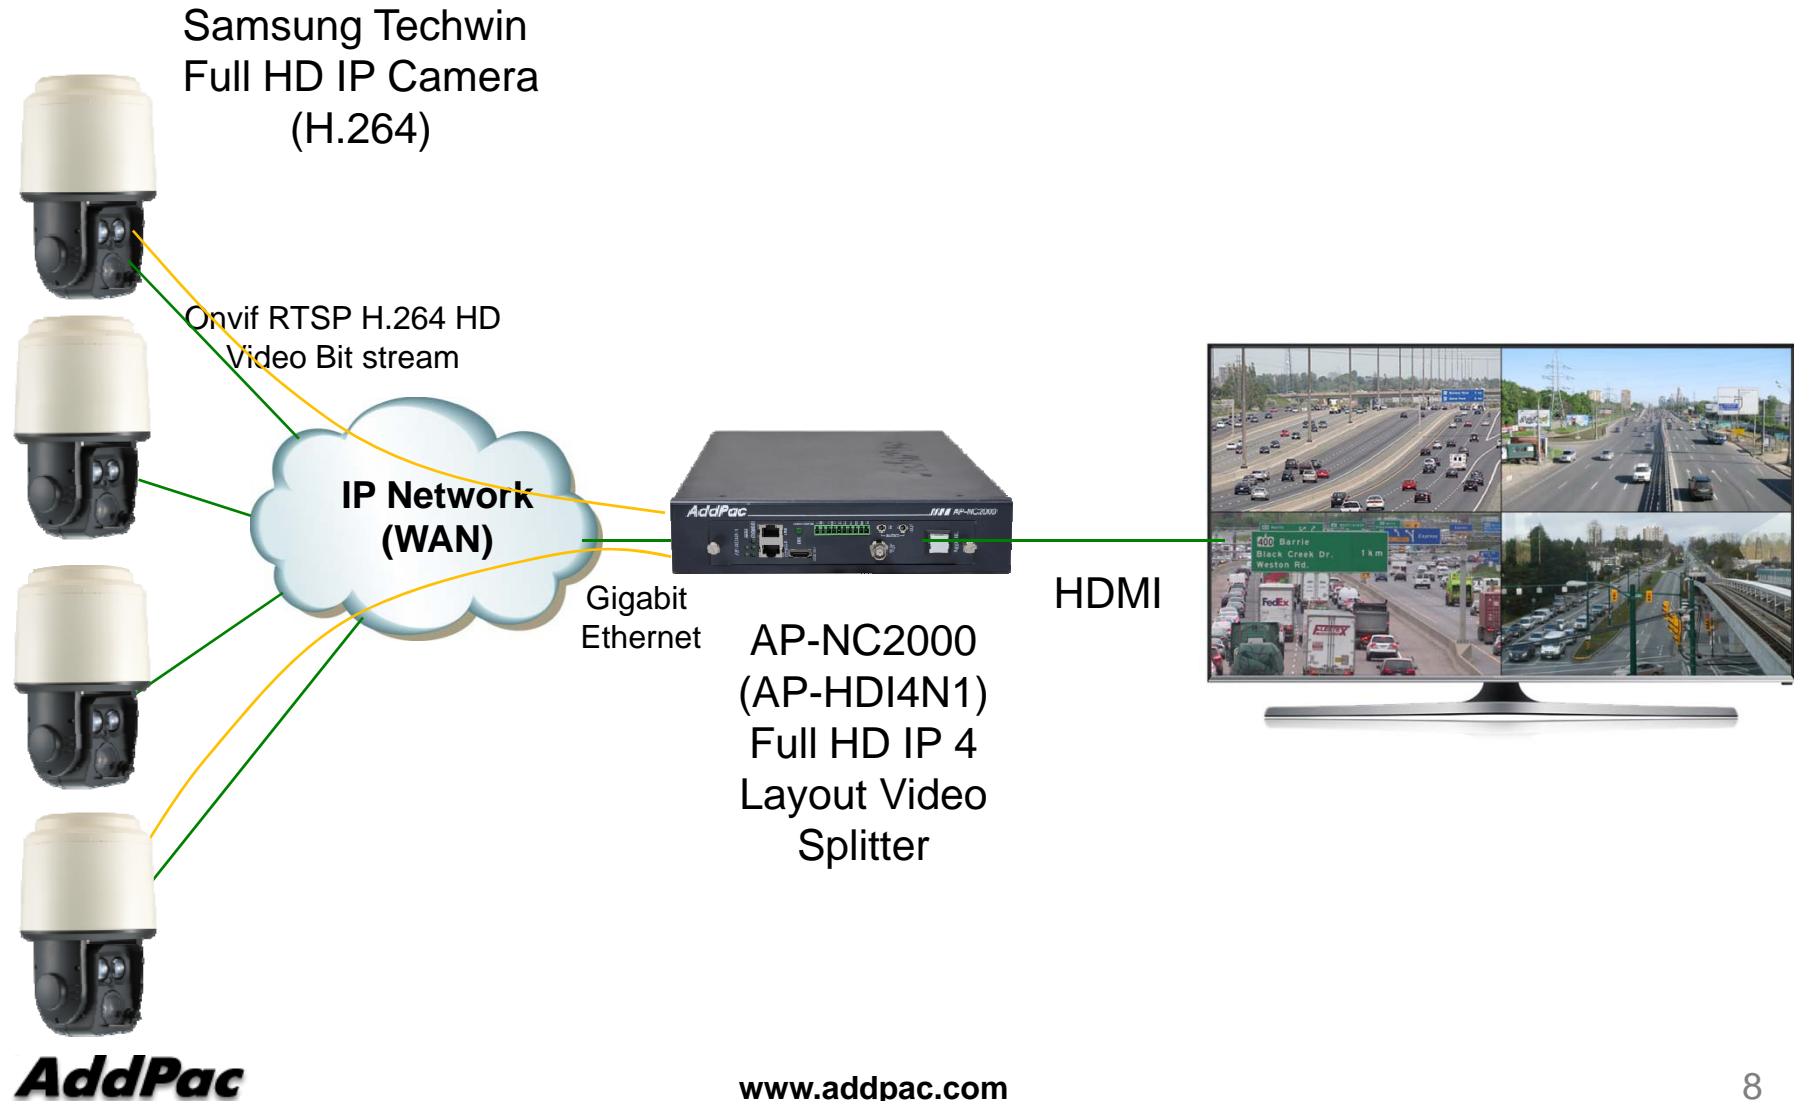

Onvif based IP Dome Camera Interworking