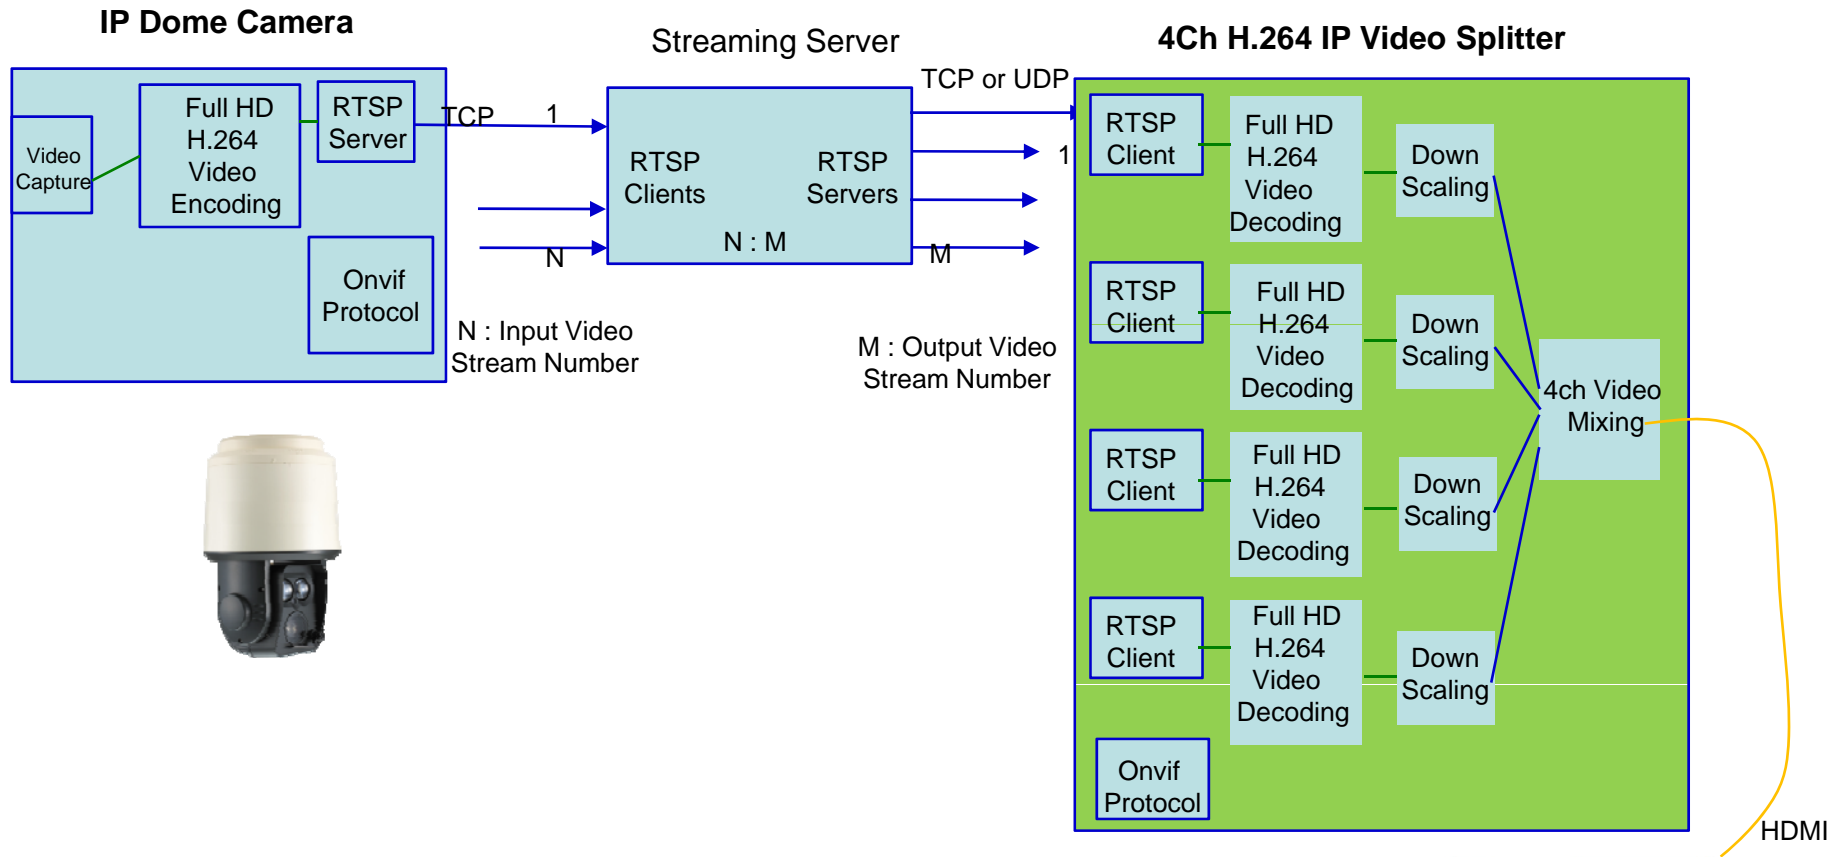

Contents

- AP-HDI4N1 Product Overview
- AP-HDI4N1 Hardware Specification
- New Advanced 4ch IP video Splitter AP-HDI4N1
 - Onvif IP Dome Camera Interworking (Example : Samsung Techwin IP Dome Camera)
 - Internal Functional Block Diagram

Product Overview

AP-HDI4N1 Full HD IP 4 Layout Video Splitter

- IP based 4 Layout Full HD Video Splitter Service Features
- Four(4) Channel H.264 Video Decoding (720P, 1080i)
- Four(4) H.264 Full HD Video Decoding, Downscaling, Video Mixing and Full HD Display
- RTSP/RTP Video Streaming Protocol Support
- Onvif Standard based IP Camera Support
- 4ch Layout , 1ch Layout Display (Round Robin Display)
- One(1) Channel HDMI, HD-SDI Video Output for HDTV Display
 - 1080i(1920x1080), 720P(1280x720)
- High Performance Video DSP based Module for Stability
- AP-NC2000(1slot), AP-NC3000(2slot), AP-NC5000(10slots) Platform
- High-performance Video, Audio, and Voice Service
- Firmware Upgradeable Architecture
- Smart Web Manager for Device Control

Hardware Specification

AP-HDI4N1 Full HD IP 4 Layout Video Splitter

- RISC + Video Processor Computing Power
- Main Chassis
 - Network Interface
 - One(1) 10/100/1000Mbps Gigabit Ethernet
 - Video Interface
 - One(1) Channel HD-SDI Output
 - One(1) Channel HDMI Output
 - One(1) RS-232 Console Interface (RJ45)
 - Control Interface
 - One(1) RS-232C, RS422, RS485 Interface for External Device Control
 - I/O Interface
 - Two(2) Alarm Input /One(1) Relay Out

New IP based 4ch Video Splitter

Onvif based IP Dome Camera Interworking

Functional Block Diagram

Example (N : M = 64 : 128)

Thank you!

AddPac Technology Co., Ltd.
Sales and Marketing

Phone +82.2.568.3848 (KOREA)