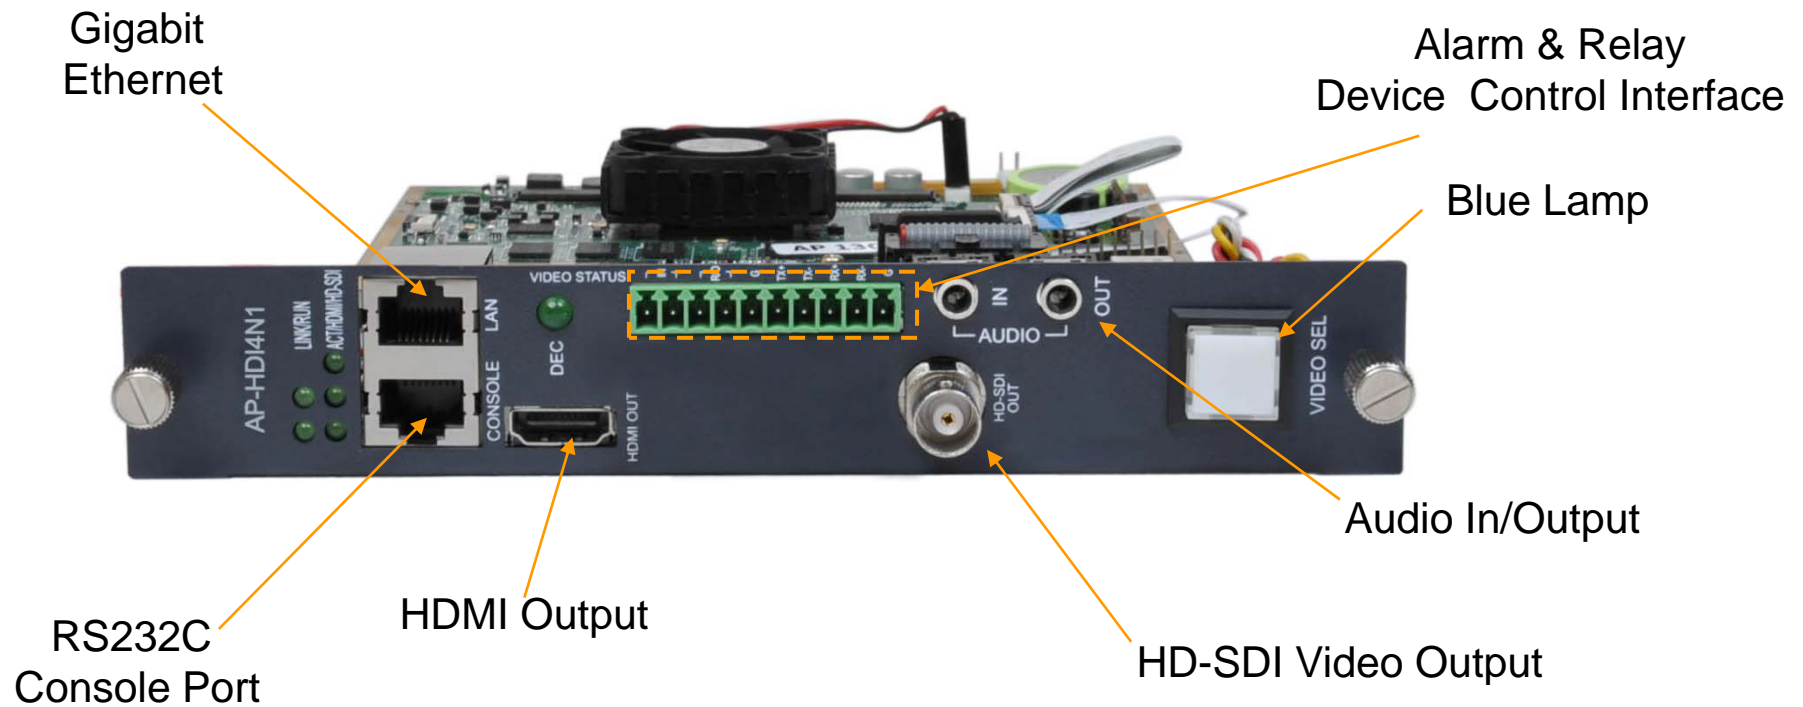

Contents

- AP-HDI4N1 Product Overview
- AP-HDI4N1 Hardware Specification
- New Advanced 4ch IP video Splitter AP-HDI4N1
 - Onvif IP Dome Camera Interworking (Example : Samsung Techwin IP Dome Camera)
 - Internal Functional Block Diagram

Product Overview

AP-HDI4N1 Full HD IP 4 Layout Video Splitter

- IP based 4 Layout Full HD Video Splitter Service Features
- Four(4) Channel H.264 Video Decoding (720P, 1080i)
- Four(4) H.264 Full HD Video Decoding, Downscaling, Video Mixing and Full HD Display
- RTSP/RTP Video Streaming Protocol Support
- Onvif Standard based IP Camera Support
- 4ch Layout , 1ch Layout Display (Round Robin Display)
- One(1) Channel HDMI, HD-SDI Video Output for HDTV Display
 - 1080i(1920x1080), 720P(1280x720)
- High Performance Video DSP based Module for Stability
- AP-NC2000(1slot), AP-NC3000(2slot), AP-NC5000(10slots) Platform
- High-performance Video, Audio, and Voice Service
- Firmware Upgradeable Architecture
- Smart Web Manager for Device Control

Hardware Specification

AP-HDI4N1 Full HD IP 4 Layout Video Splitter

- RISC + Video Processor Computing Power
- Main Chassis
 - Network Interface
 - One(1) 10/100/1000Mbps Gigabit Ethernet
 - Video Interface
 - One(1) Channel HD-SDI Output
 - One(1) Channel HDMI Output
 - One(1) RS-232 Console Interface (RJ45)
 - Control Interface
 - One(1) RS-232C, RS422, RS485 Interface for External Device Control
 - I/O Interface
 - Two(2) Alarm Input /One(1) Relay Out

Hardware Specification

AP-HDI4N1 Full HD IP 4 Layout Video Splitter

AP-HDI4N1 IP Video Splitter Module

Hardware Specification

AP-HDI4N1 Full HD IP 4 Layout Video Splitter

AddPac Video Module Platform Comparison Table