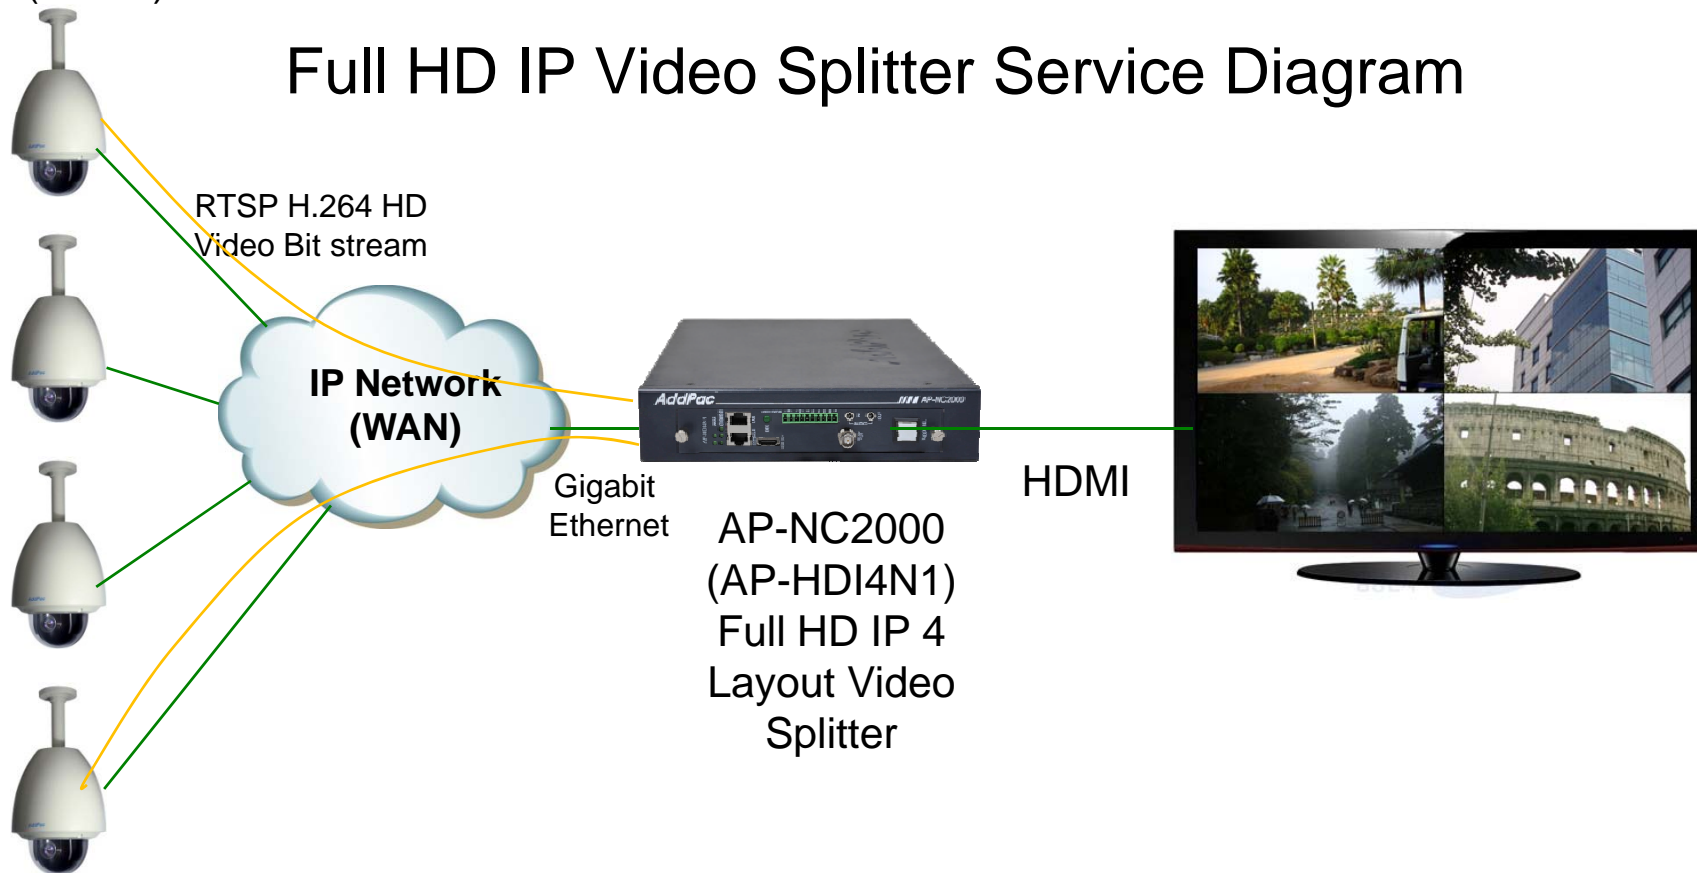

## Full HD HD-SDI Video Splitter Service Diagram

# New IP based 4ch Video Splitter

# Network Application Diagram

Full HD IP Camera  
(H.264)

## Full HD IP Video Splitter Service Diagram