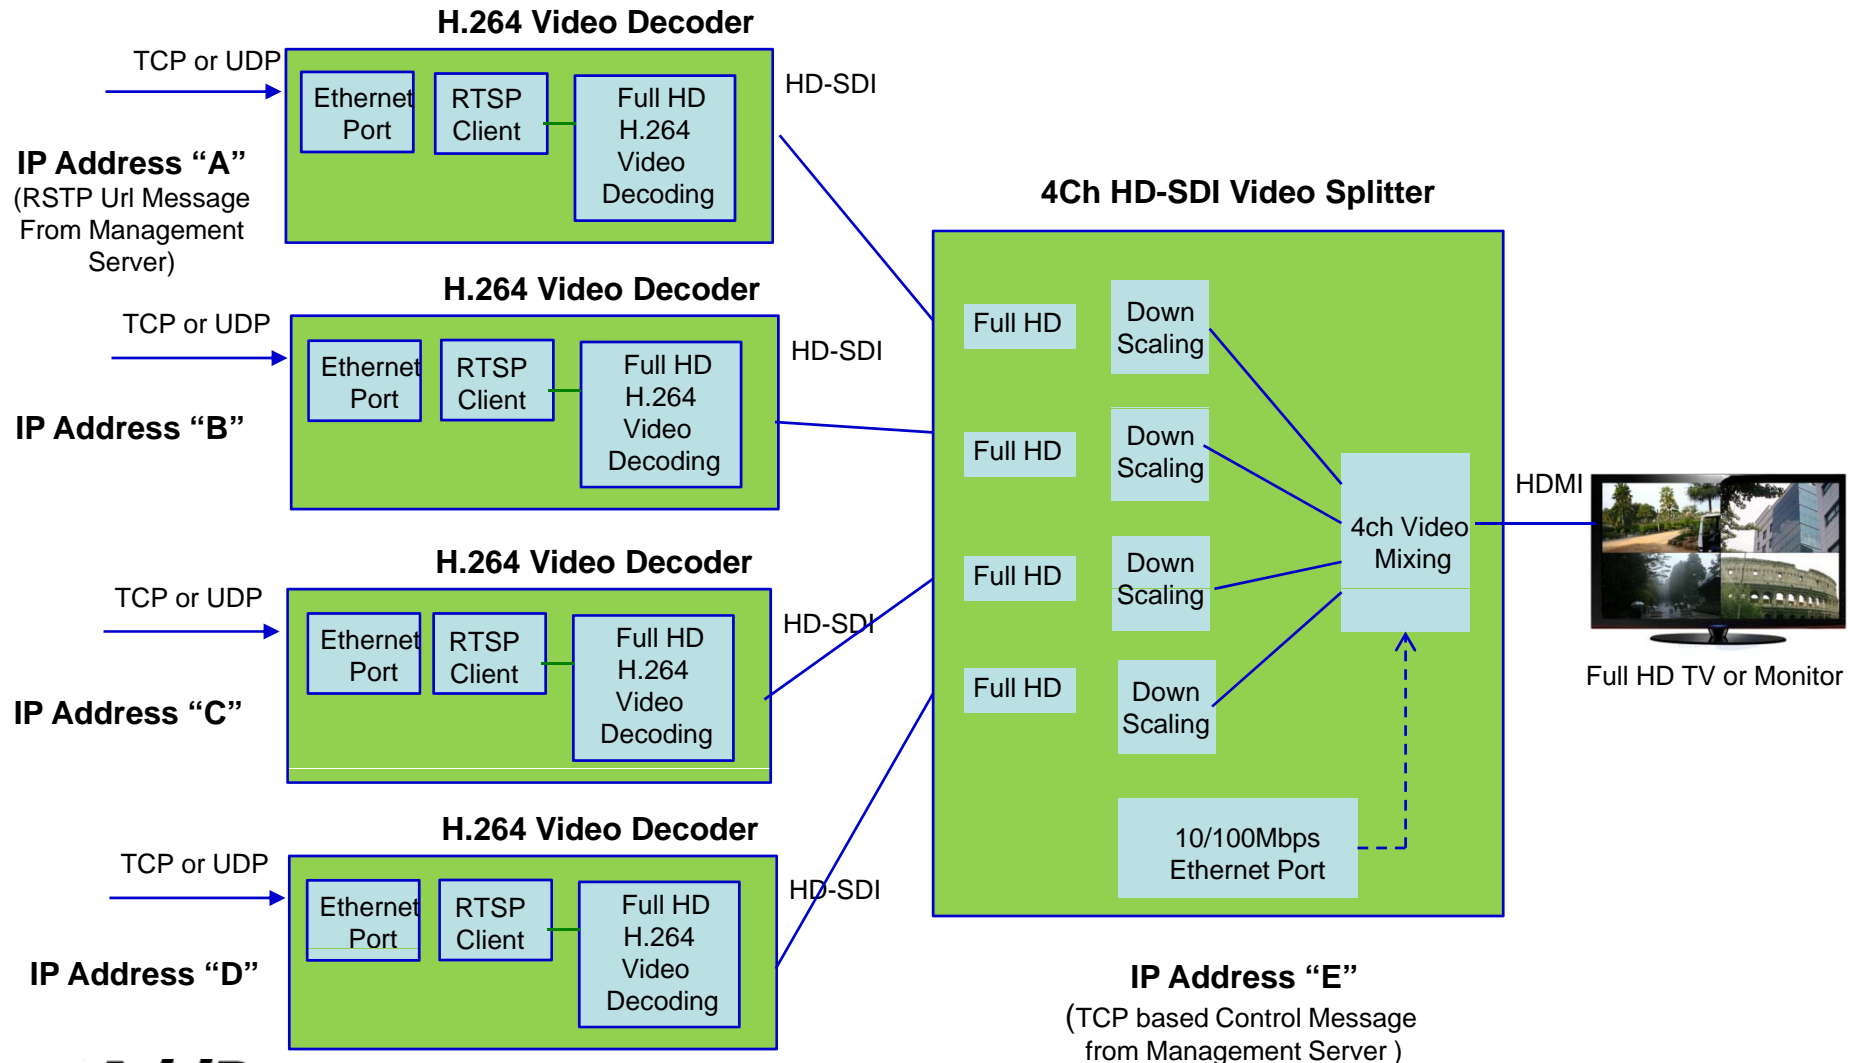

## Full HD IP Video Splitter Service Diagram

# Functional Block Diagram

Example (N : M = 64 : 128)

Legacy HD-SDI  
Video Splitter **Easy**  
**Migration** to New IP  
based Video Splitter  
AP-HDI4N1

# Legacy 4ch HD-SDI Video Splitter Control Scheme

# New IP based 4ch Video Splitter Control Scheme