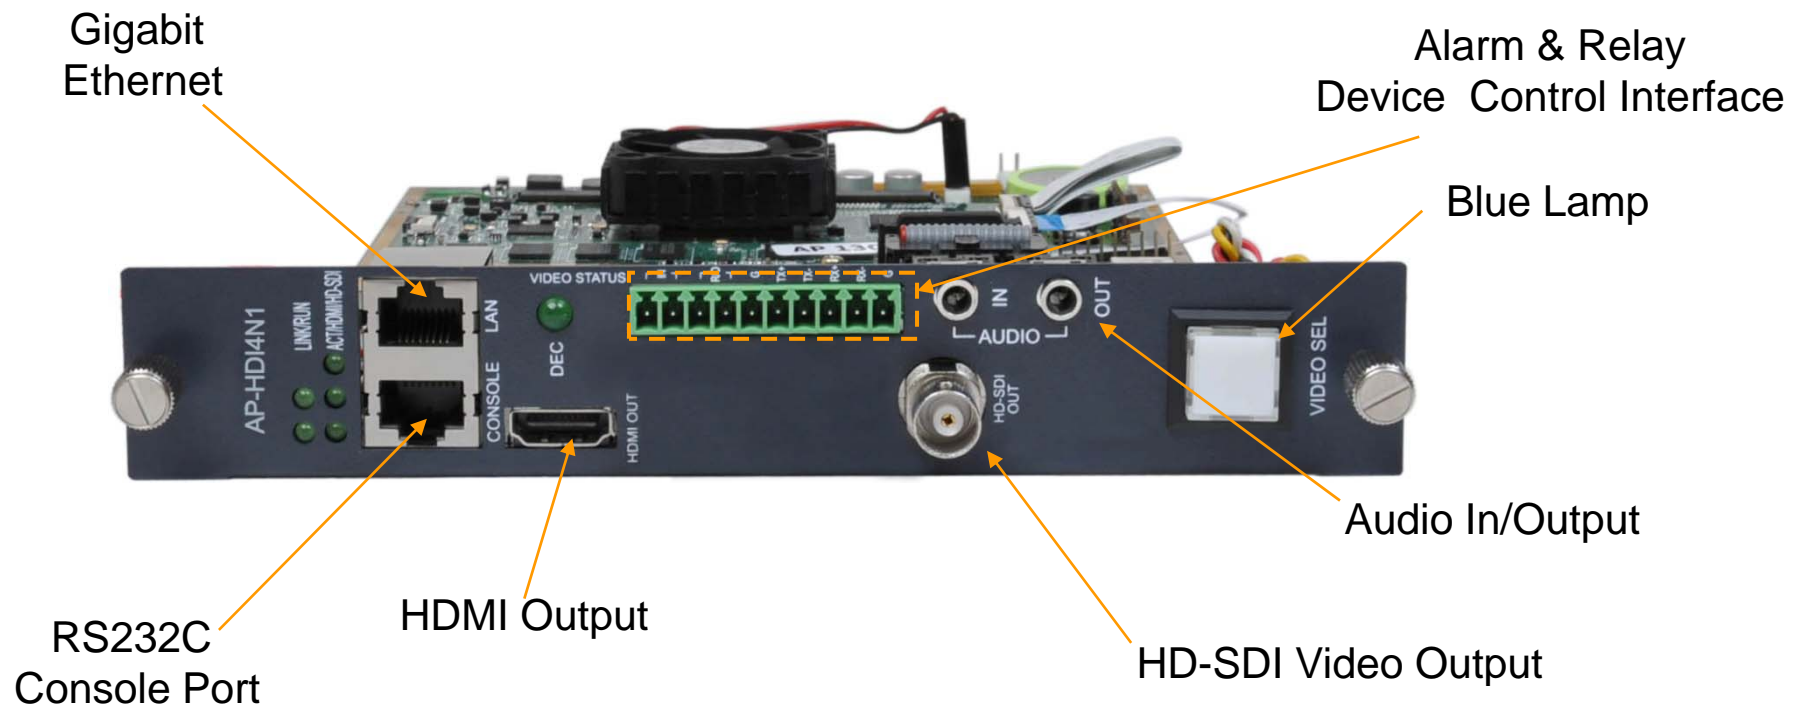

## AP-HDI4N1 Full HD IP 4 Layout Video Splitter

- IP based 4 Layout Full HD Video Splitter Service Features
- Four(4) Channel H.264 Video Decoding (720P, 1080i)
- Four(4) H.264 Full HD Video Decoding, Downscaling, Video Mixing and Full HD Display
- RTSP/RTP Video Streaming Protocol Support
- 4ch Layout , 1ch Layout Display (Round Robin Display)
- One(1) Channel HDMI, HD-SDI Video Output for HDTV Display
  - 1080i(1920x1080), 720P(1280x720)
- High Performance Video DSP based Module for Stability
- AP-NC2000(1slot), AP-NC3000(2slot), AP-NC5000(10slots) Platform
- IP based Network Surveillance Solution
- High-performance Video, Audio, and Voice Service
- Firmware Upgradeable Architecture
- Smart Web Manager for Device Control

# Hardware Specification

AP-HDI4N1 Full HD IP 4 Layout Video Splitter

- **RISC + Video Processor Computing Power**
- **Main Chassis**
  - **Network Interface**
    - One(1) 10/100/1000Mbps Gigabit Ethernet
  - **Video Interface**
    - One(1) Channel HD-SDI Output
    - One(1) Channel HDMI Output
  - **One(1) RS-232 Console Interface (RJ45)**
  - **Control Interface**
    - One(1) RS-232C, RS422, RS485 Interface for External Device Control
  - **I/O Interface**
    - Two(2) Alarm Input /One(1) Relay Out

# Hardware Specification

AP-HDI4N1 Full HD IP 4 Layout Video Splitter

## AP-HDI4N1 IP Video Splitter Module