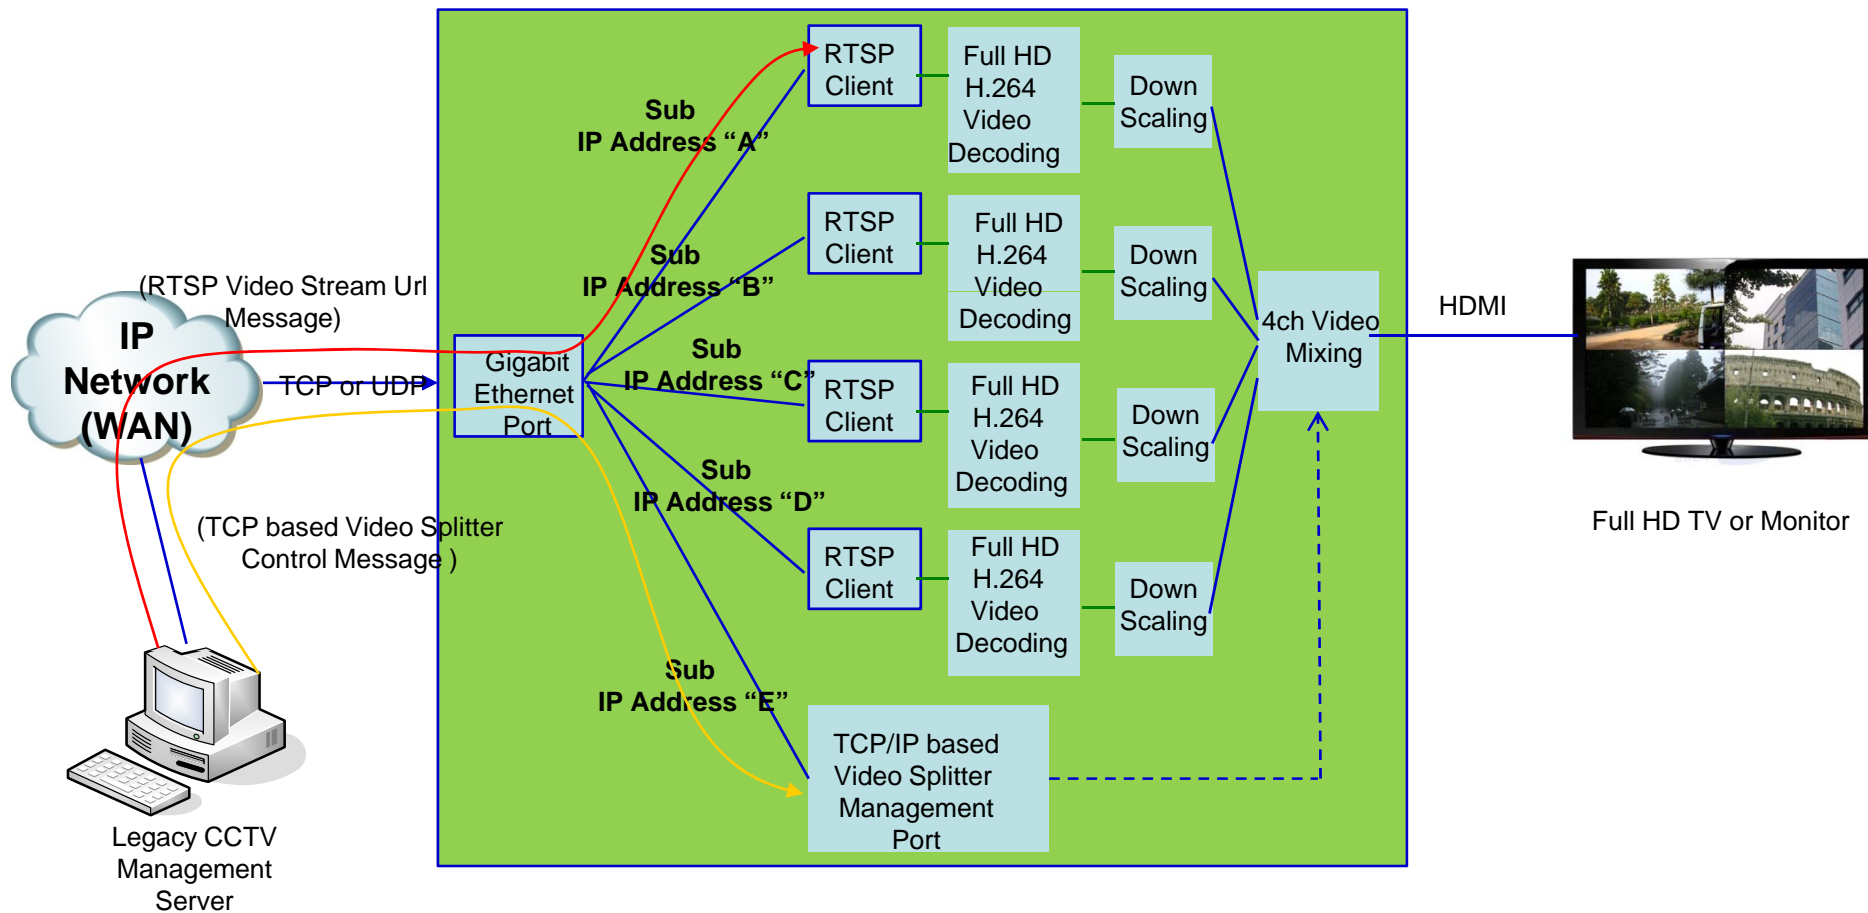

New IP based 4ch Video Splitter Control Scheme

4Ch H.264 IP Video Splitter