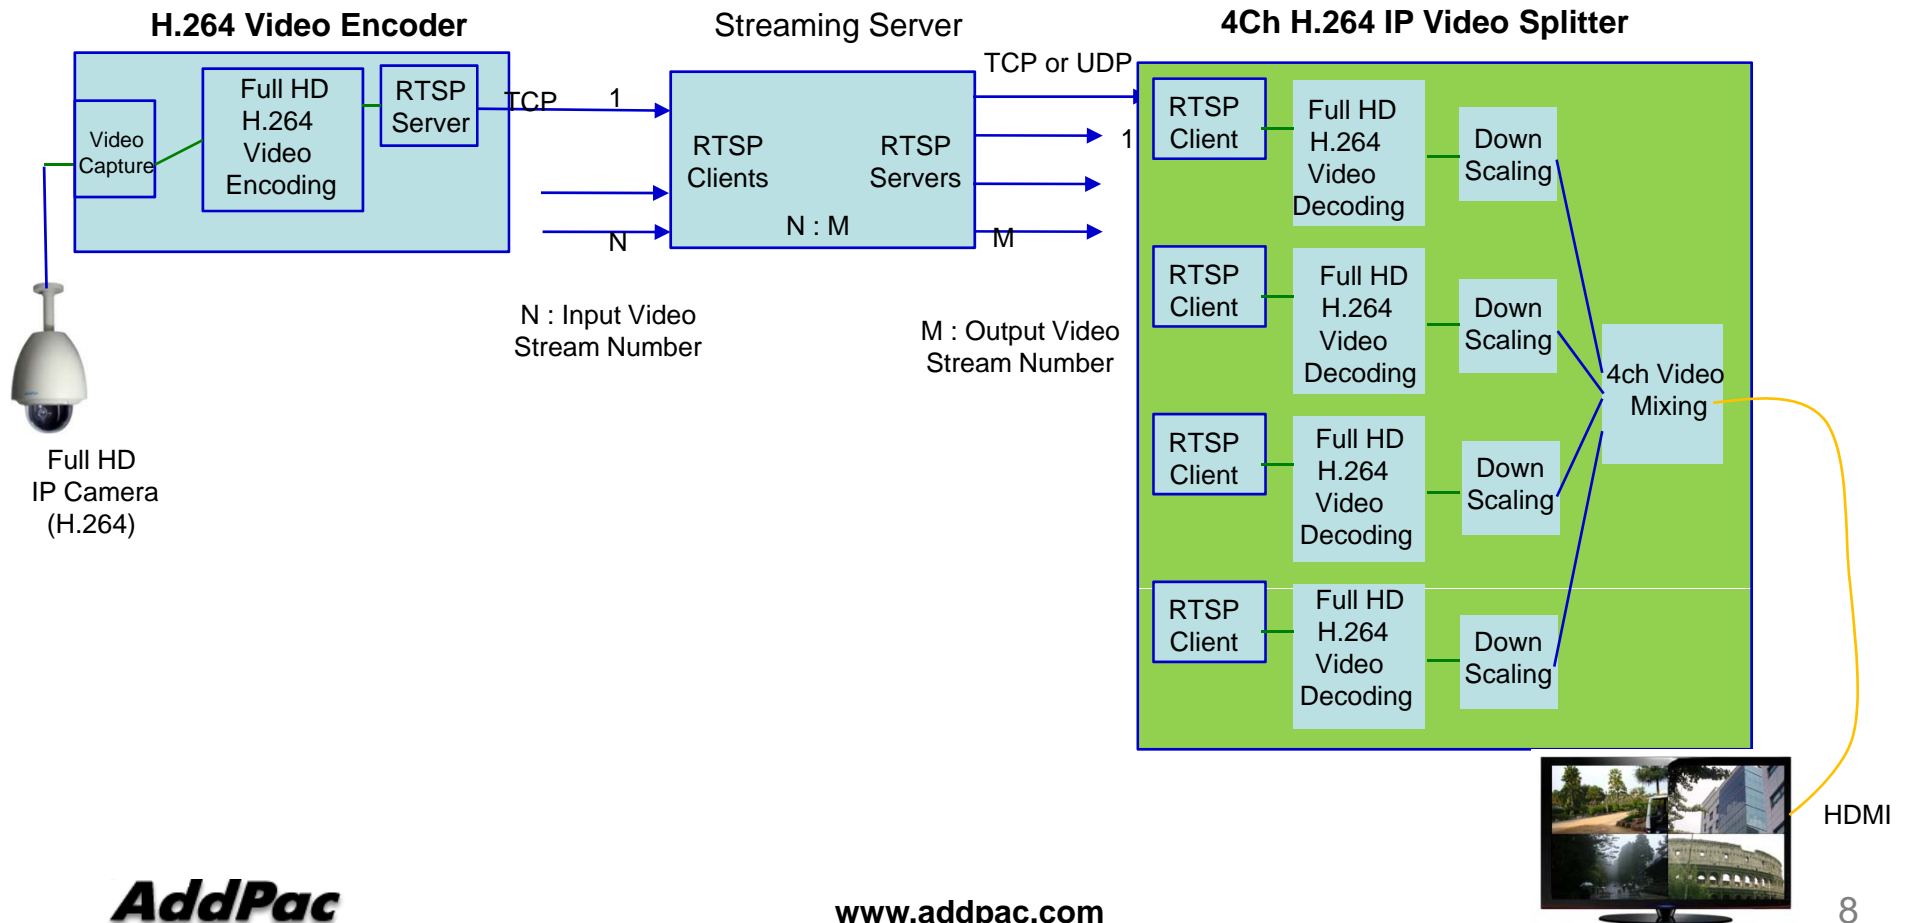

Functional Block Diagram

Example (N : M = 64 : 128)