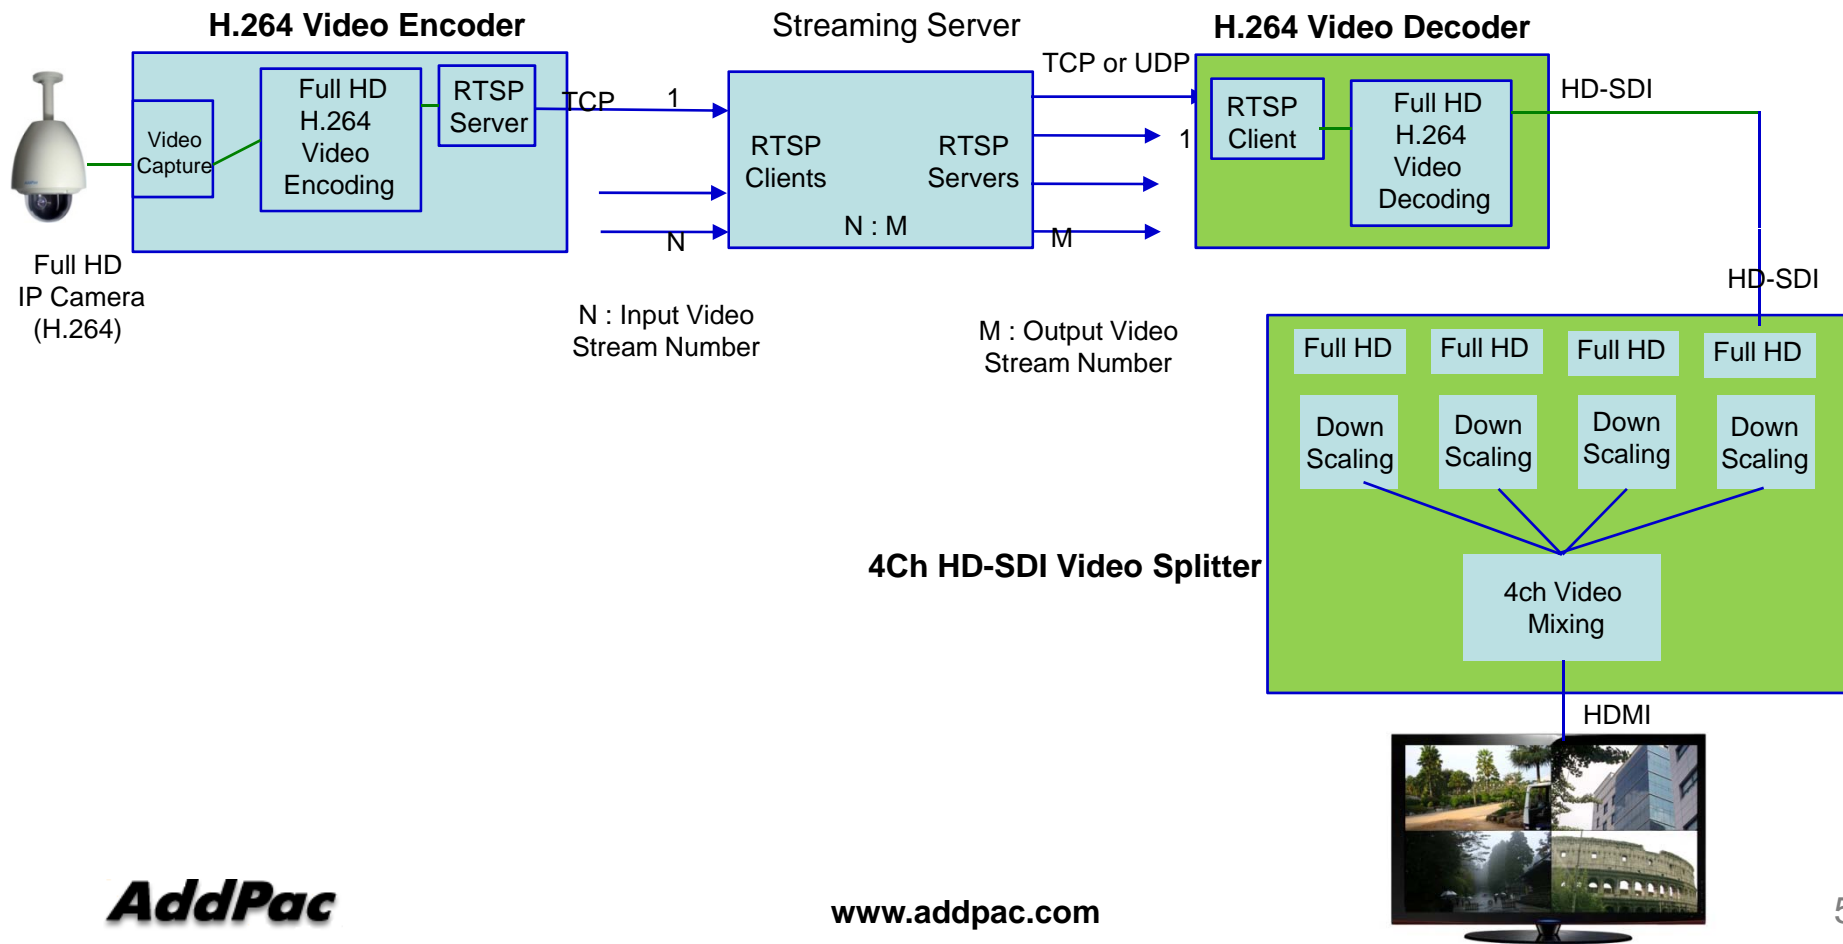

# Legacy HD-SDI 4ch Video Splitter

# CCTV Network Application Diagram

Full HD IP Camera  
(H.264)

## Full HD HD-SDI Video Splitter Service Diagram

# New IP based 4ch Video Splitter