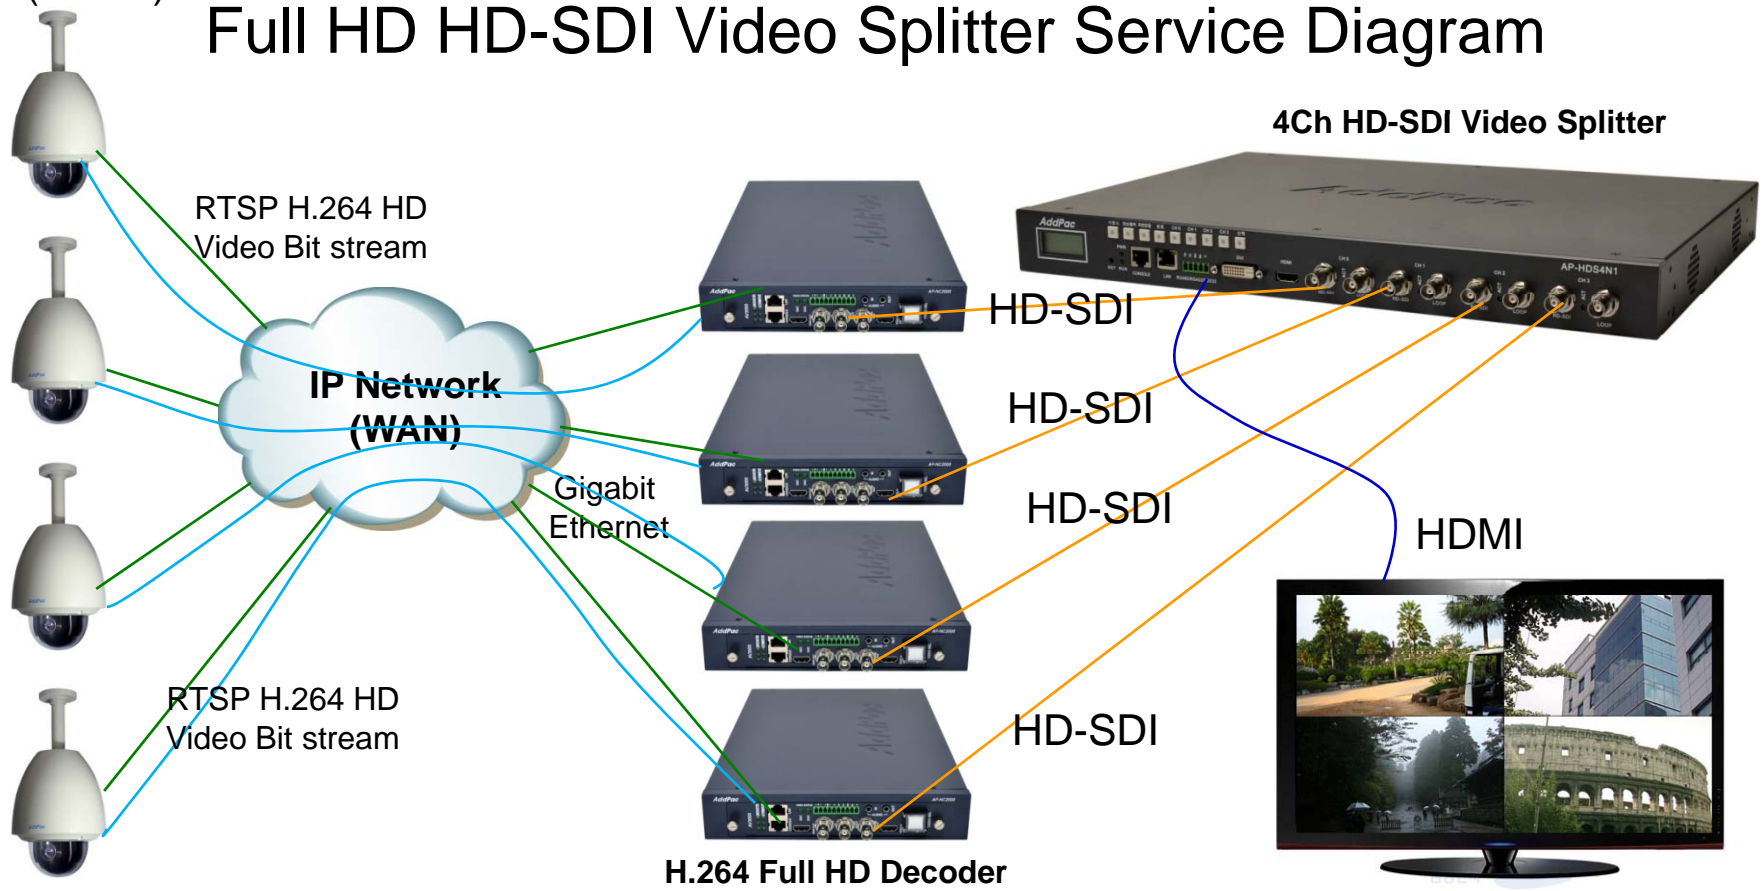

CCTV Network Application Diagram

Full HD IP Camera
(H.264)

Full HD HD-SDI Video Splitter Service Diagram