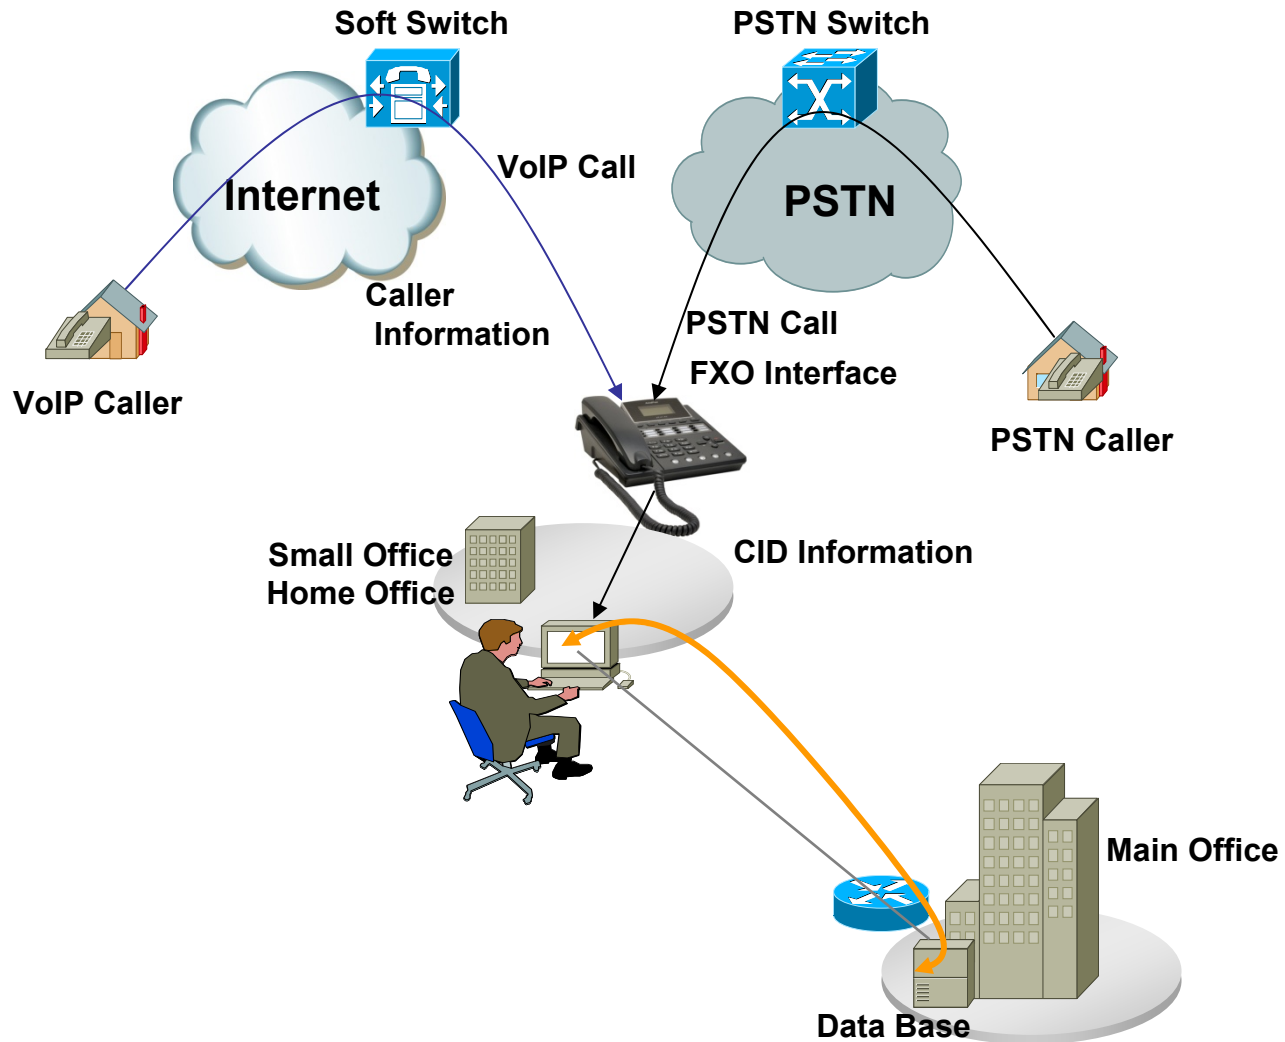

Basic Network Diagram