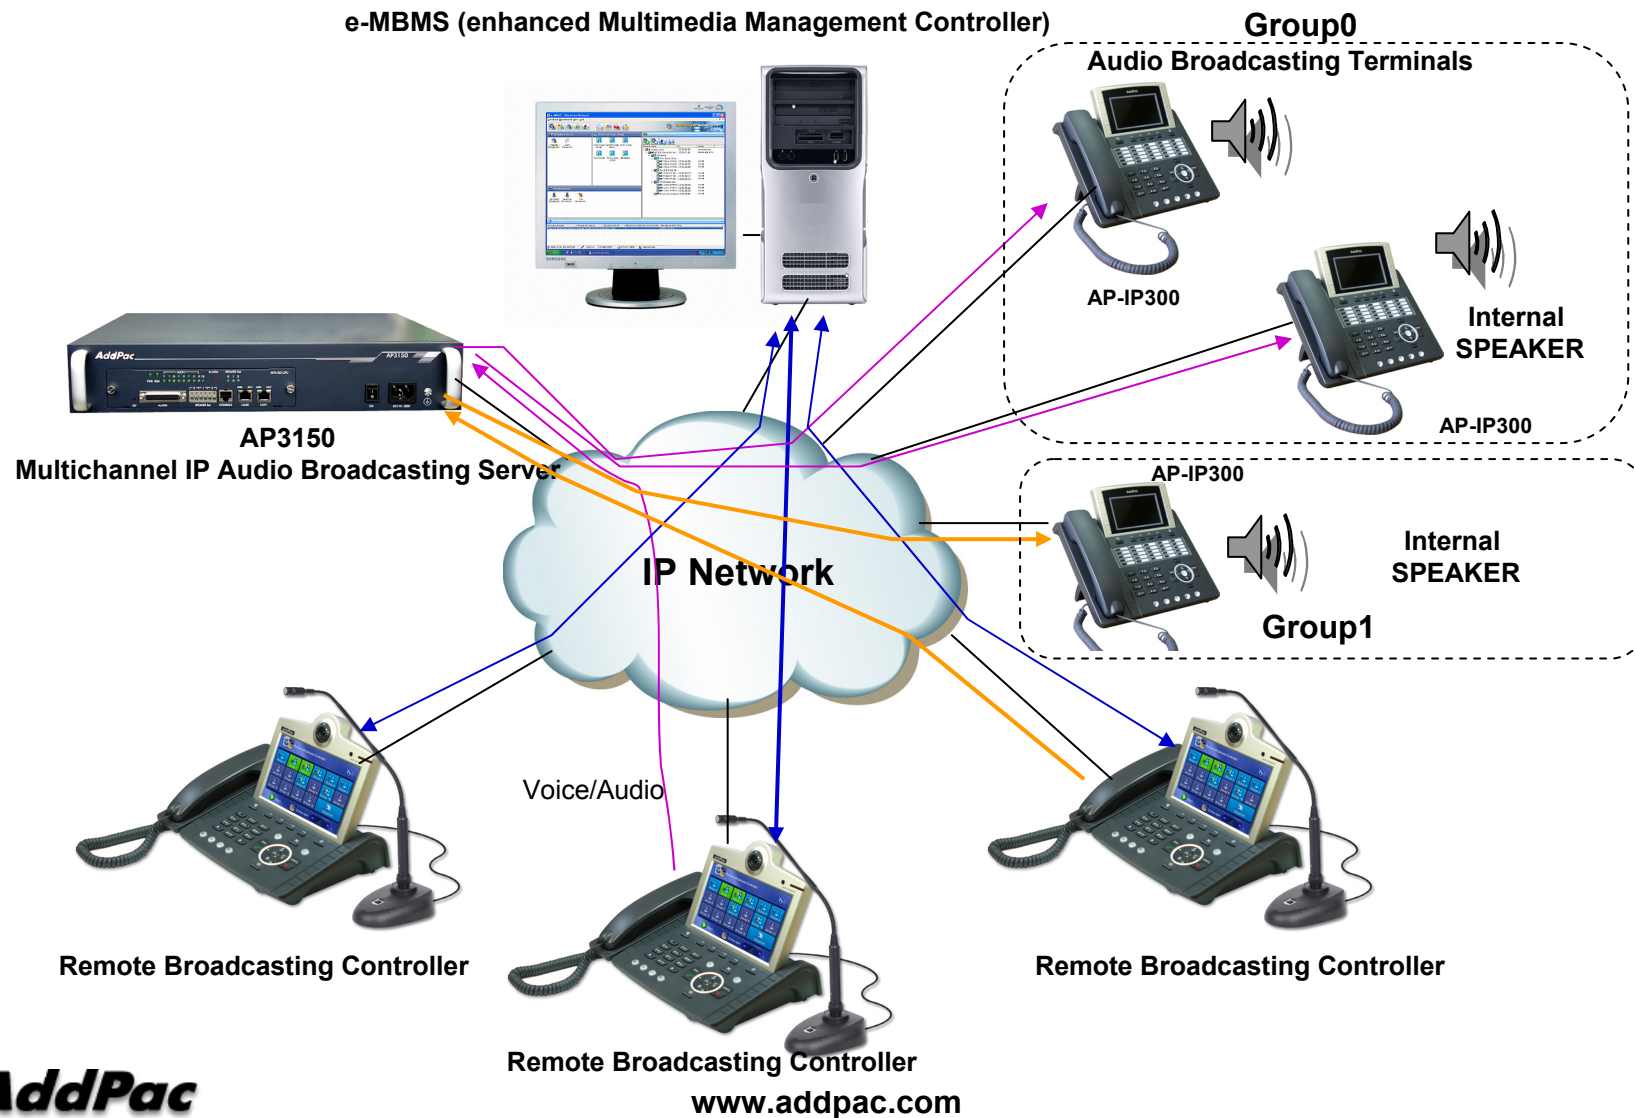

Multiple Remote Broadcasting Service Diagram