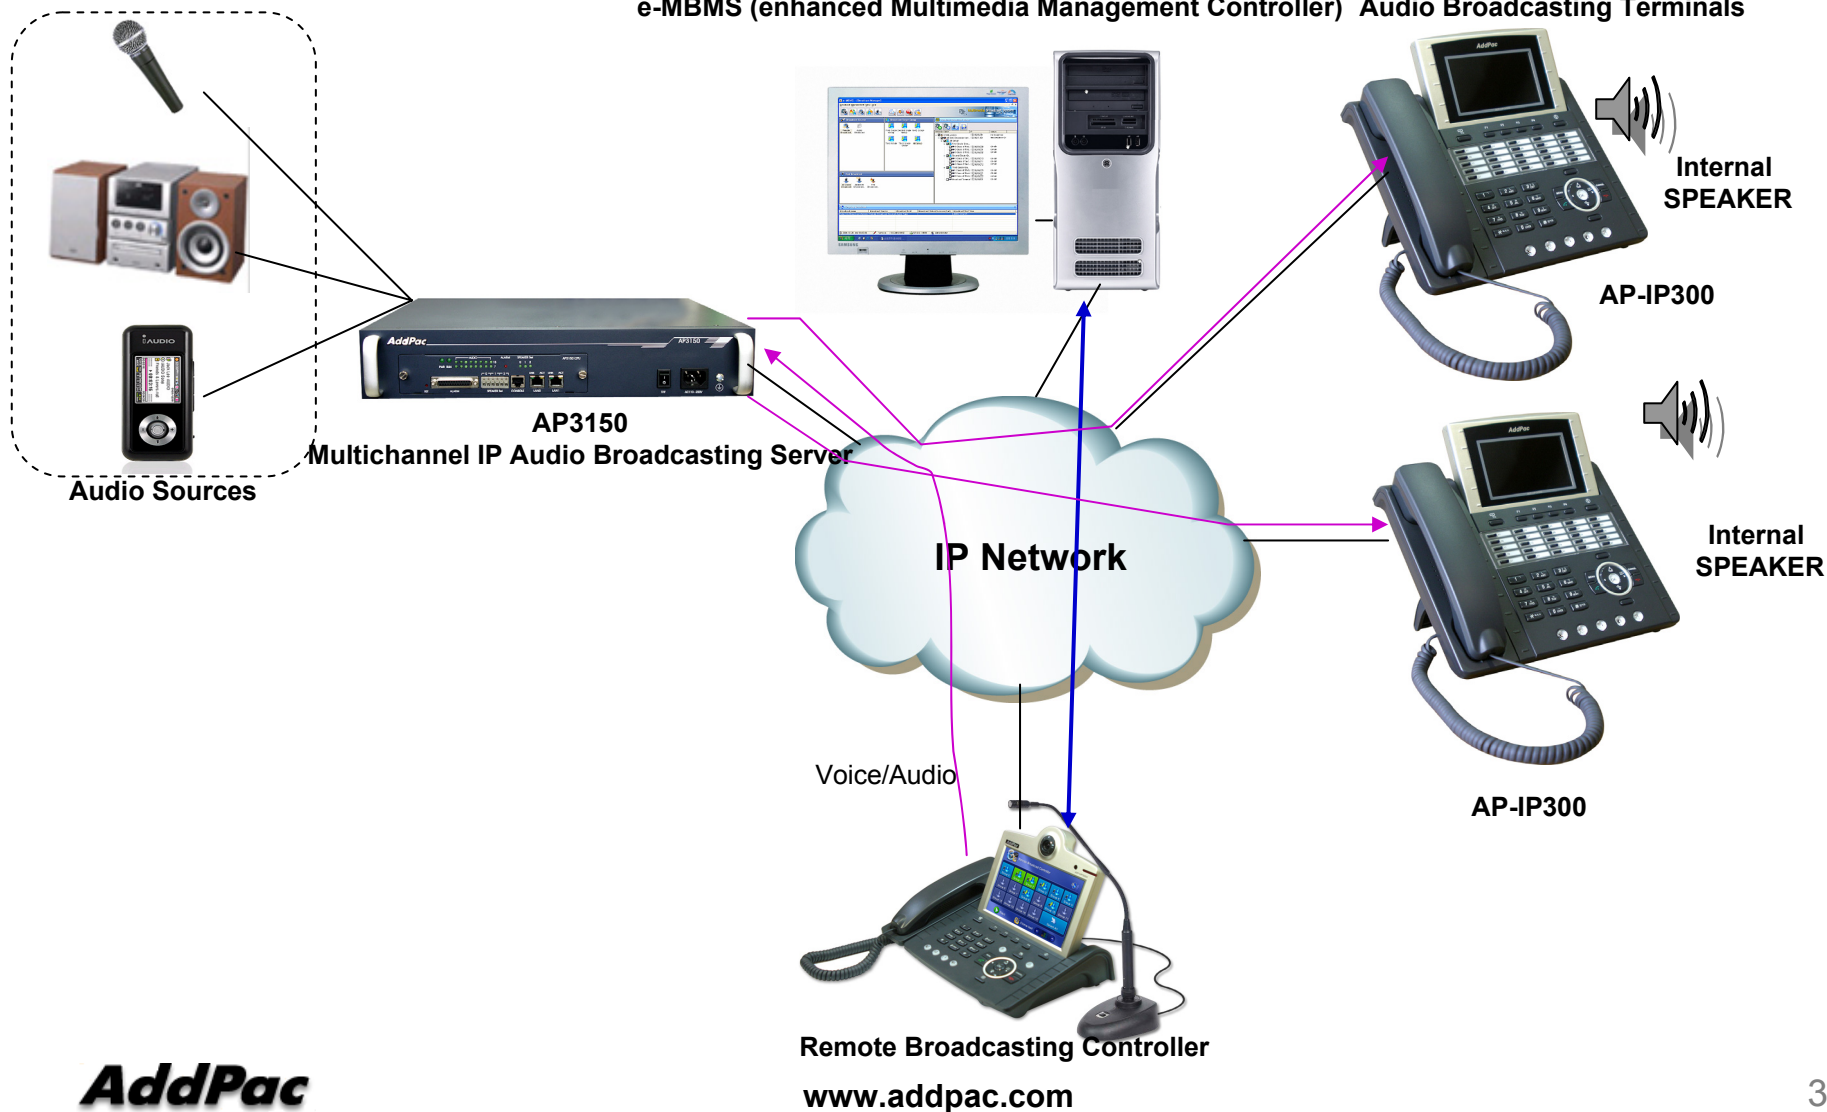

# Remote Broadcasting

High-performance Remote Multimedia Broadcasting Solution

**AP-IP300 IP  
Broadcasting Terminal**

**AP-VP300 Remote  
Broadcasting Terminal**

**e-MBMS (enhanced Multimedia  
Broadcasting Management System)**

# Contents

- Remote Broadcasting Network Diagram : Example
- AP-VP300 Remote Broadcasting Controller
- Multiple Remote Broadcasting Service Diagram
- e-MBMS Multimedia Broadcasting Management

# Remote Broadcasting Network Diagram

e-MBMS (enhanced Multimedia Management Controller) Audio Broadcasting Terminals

# OSD for Group Broadcasting Service

AP-VP300 High Performance IP Video Phone

Display the ON-AIR Status

Touch Screen

Chime Bell indicate "Broadcasting Start"

Volume Up button

Broadcasting Start Button

Volume Control