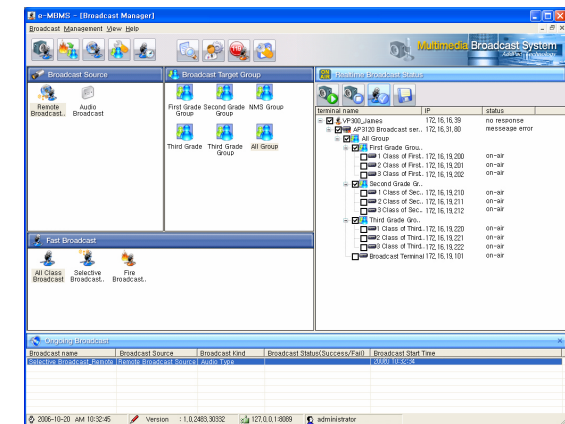

e-MBMS Service Feature

- Client/Server Architecture
- PC based Window Application Program
- User and Group Management
- User Access Management
- Broadcasting Equipment Management (Server/Terminal/Controller)
- Broadcasting Source Management
- Configuration Management
- Session Management
- Schedule Broadcasting Management
- Emergency Broadcasting
- Event Management
- **Remote Broadcasting Controller Management**
- e-MBMS Redundancy Configuration/Backup
- etc