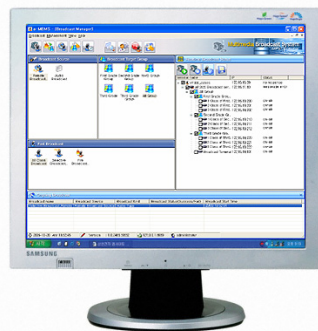

# Remote Broadcasting

High-performance Remote Multimedia Broadcasting Solution

**AP-IP300 IP  
Broadcasting Terminal**

**AP-VP300 Remote  
Broadcasting Terminal**

**e-MBMS (enhanced Multimedia  
Broadcasting Management System)**

# Contents

- Remote Broadcasting Network Diagram : Example
- AP-VP300 Remote Broadcasting Controller
- Multiple Remote Broadcasting Service Diagram
- e-MBMS Multimedia Broadcasting Management