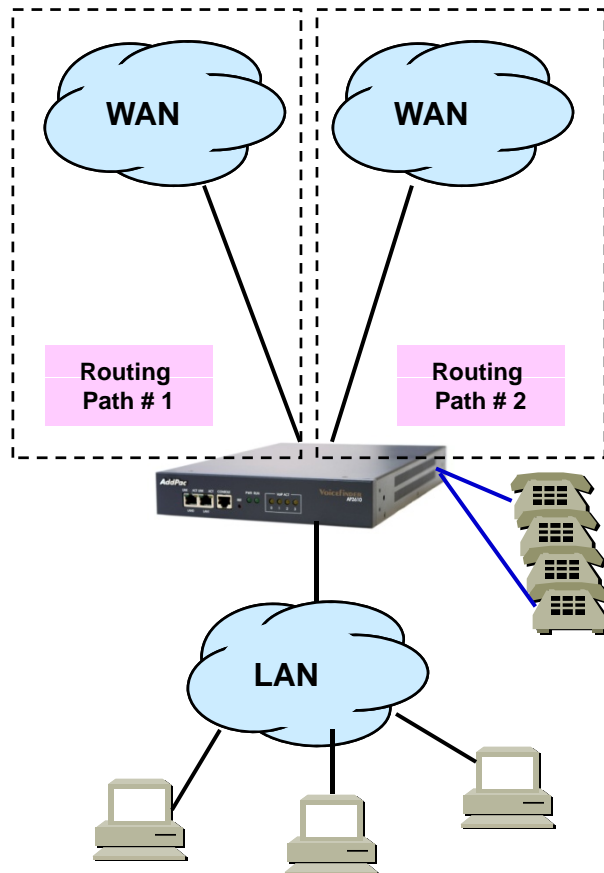

Content

- IP Routing Features
- Policy based Routing
- Load Sharing
- IP Flow Cache
- IP Connect

Routing Features

- Static routing (Floating Static)
- Default routing
- Policy based routing
- Transparent routing (IP Stealth)
- Load sharing
 - Per packet
 - Per destination
- Routing Cache
 - IP Flow-Cache
- IP Connect (formerly ip-share)

Policy Based Routing

- Set IP Header Parameters
 - IP DSCP (DiffServ CodePoints)
 - IP ToS
 - IP Precedence
- Determine NextHop
 - Source based routing

Policy Based Routing

Load Sharing

```
!  
interface Loopback0  
ip address 127.0.0.1 255.0.0.0  
!  
interface FastEthernet0/0  
ip address 172.16.39.22 255.255.0.0  
speed auto  
!  
interface FastEthernet0/1  
no ip address  
speed auto  
!  
interface FastEthernet0/0:1  
ip address dhcp  
ip dhcp router distance 1  
!  
ip route 0.0.0.0 0.0.0.0 172.16.1.1  
!  
ip load-sharing per-packet  
ftp server  
!
```

IP Flow Cache

IP Connect

```

!
interface Loopback0
ip address 127.0.0.1 255.0.0.0
!
interface FastEthernet0/0
ip address dhcp
speed auto
!
interface FastEthernet0/1
no ip address
speed auto
!
interface FastEthernet0/0:1
ip address dhcp
!
interface FastEthernet0/1:1
no ip address
!
!
ip dhcp pool wan1
network FastEthernet0/1
range FastEthernet0/0
ip dhcp pool wan2
network FastEthernet0/1:1
range FastEthernet0/0:1
!
ip connect wan1 inside FastEthernet0/1 outside FastEthernet0/0
ip connect wan2 inside FastEthernet0/1:1 outside FastEthernet0/0:1
!