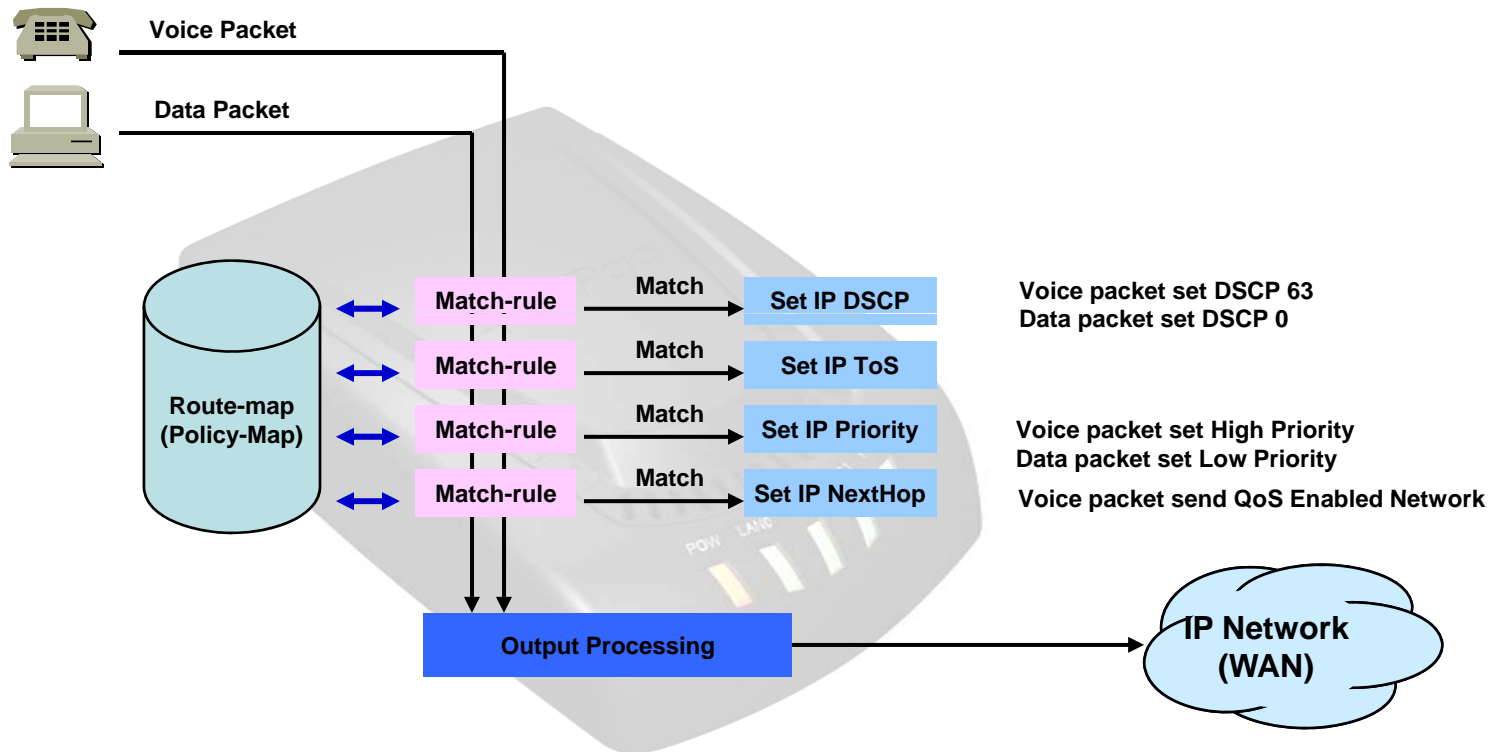

AP2610™

4-Port VoIP Gateway

High Performance VoIP Gateway Solution

IP Routing Protocol Features

AddPac

AddPac Technology

2011, Sales and Marketing

www.addpac.com

Content

- IP Routing Features
- Policy based Routing
- Load Sharing
- IP Flow Cache
- IP Connect

Routing Features

- Static routing (Floating Static)
- Default routing
- Policy based routing
- Transparent routing (IP Stealth)
- Load sharing
 - Per packet
 - Per destination
- Routing Cache
 - IP Flow-Cache
- IP Connect (formerly ip-share)

Policy Based Routing

- Set IP Header Parameters
 - IP DSCP (DiffServ CodePoints)
 - IP ToS
 - IP Precedence
- Determine NextHop
 - Source based routing

Policy Based Routing

Load Sharing

```
!  
interface Loopback0  
ip address 127.0.0.1 255.0.0.0  
!  
interface FastEthernet0/0  
ip address 172.16.39.22 255.255.0.0  
speed auto  
!  
interface FastEthernet0/1  
no ip address  
speed auto  
!  
interface FastEthernet0/0:1  
ip address dhcp  
ip dhcp router distance 1  
!  
ip route 0.0.0.0 0.0.0.0 172.16.1.1  
!  
ip load-sharing per-packet  
ftp server  
!
```

IP Flow Cache

IP Connect

```

!
interface Loopback0
ip address 127.0.0.1 255.0.0.0
!
interface FastEthernet0/0
ip address dhcp
speed auto
!
interface FastEthernet0/1
no ip address
speed auto
!
interface FastEthernet0/0:1
ip address dhcp
!
interface FastEthernet0/1:1
no ip address
!
!
ip dhcp pool wan1
network FastEthernet0/1
range FastEthernet0/0
ip dhcp pool wan2
network FastEthernet0/1:1
range FastEthernet0/0:1
!
ip connect wan1 inside FastEthernet0/1 outside FastEthernet0/0
ip connect wan2 inside FastEthernet0/1:1 outside FastEthernet0/0:1
!