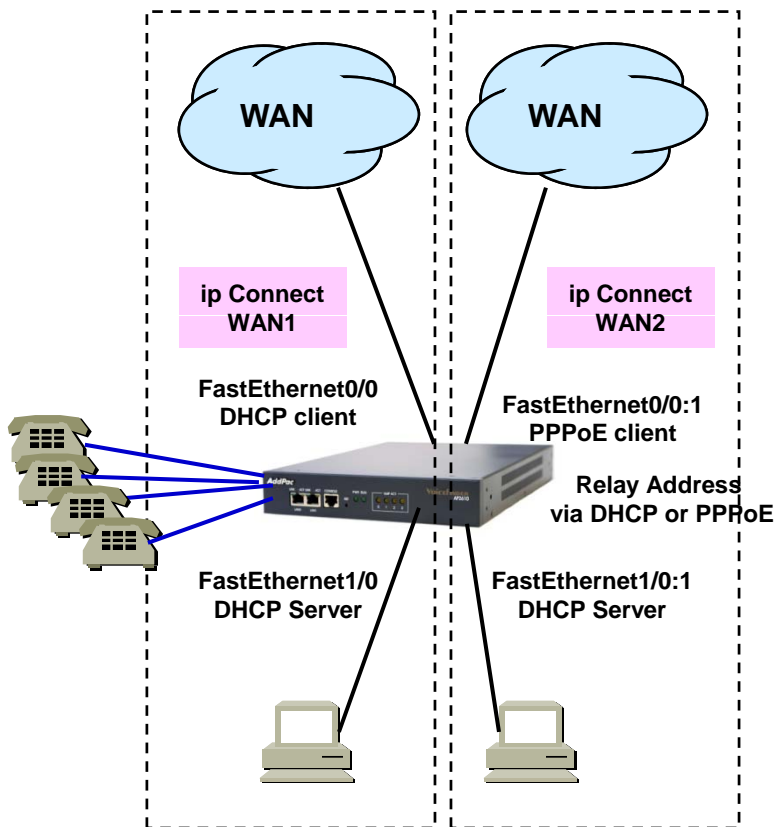

Content

- IP Routing Features
- Policy based Routing
- Load Sharing
- IP Flow Cache
- IP Connect

Routing Features

- Static routing (Floating Static)
- Default routing
- Policy based routing
- Transparent routing (IP Stealth)
- Load sharing
 - Per packet
 - Per destination
- Routing Cache
 - IP Flow-Cache
- IP Connect (formerly ip-share)

Policy Based Routing

- Set IP Header Parameters
 - IP DSCP (DiffServ CodePoints)
 - IP ToS
 - IP Precedence
- Determine NextHop
 - Source based routing

Policy Based Routing

Load Sharing

```
!  
interface Loopback0  
ip address 127.0.0.1 255.0.0.0  
!  
interface FastEthernet0/0  
ip address 172.16.39.22 255.255.0.0  
speed auto  
!  
interface FastEthernet0/1  
no ip address  
speed auto  
!  
interface FastEthernet0/0:1  
ip address dhcp  
ip dhcp router distance 1  
!  
ip route 0.0.0.0 0.0.0.0 172.16.1.1  
!  
ip load-sharing per-packet  
ftp server  
!
```

IP Flow Cache

IP Connect

```

!
interface Loopback0
ip address 127.0.0.1 255.0.0.0
!
interface FastEthernet0/0
ip address dhcp
speed auto
!
interface FastEthernet0/1
no ip address
speed auto
!
interface FastEthernet0/0:1
ip address dhcp
!
interface FastEthernet0/1:1
no ip address
!
!
ip dhcp pool wan1
network FastEthernet0/1
range FastEthernet0/0
ip dhcp pool wan2
network FastEthernet0/1:1
range FastEthernet0/0:1
!
ip connect wan1 inside FastEthernet0/1 outside FastEthernet0/0
ip connect wan2 inside FastEthernet0/1:1 outside FastEthernet0/0:1
!