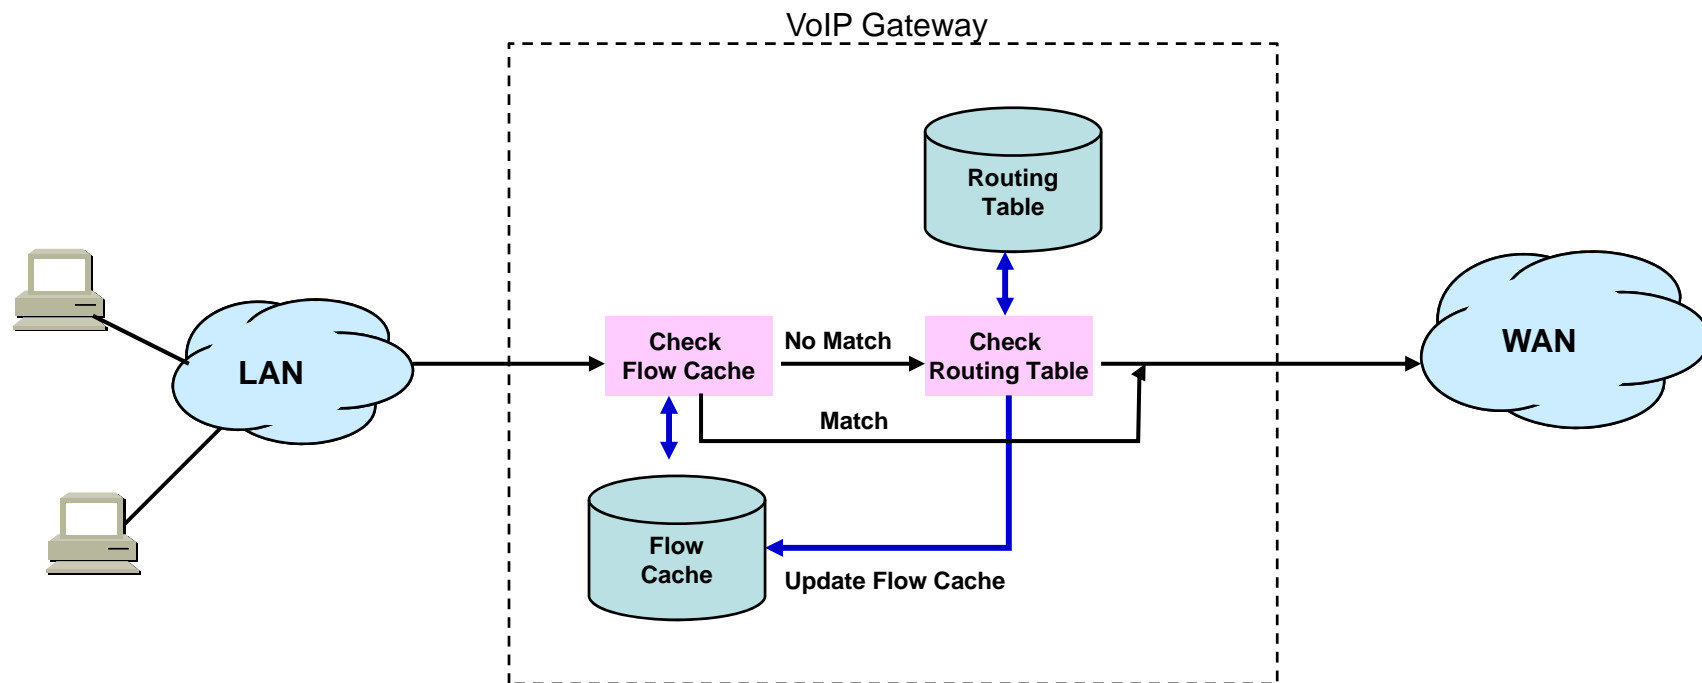

Content

- IP Routing Features
- Policy based Routing
- Load Sharing
- IP Flow Cache
- IP Connect

Routing Features

- Static routing (Floating Static)
- Default routing
- Policy based routing
- Transparent routing (IP Stealth)
- Load sharing
 - Per packet
 - Per destination
- Routing Cache
 - IP Flow-Cache
- IP Connect (formerly ip-share)

Policy Based Routing

- Set IP Header Parameters
 - IP DSCP (DiffServ CodePoints)
 - IP ToS
 - IP Precedence
- Determine NextHop
 - Source based routing

Policy Based Routing

Load Sharing

```
!  
interface Loopback0  
ip address 127.0.0.1 255.0.0.0  
!  
interface FastEthernet0/0  
ip address 172.16.39.22 255.255.0.0  
speed auto  
!  
interface FastEthernet0/1  
no ip address  
speed auto  
!  
interface FastEthernet0/0:1  
ip address dhcp  
ip dhcp router distance 1  
!  
ip route 0.0.0.0 0.0.0.0 172.16.1.1  
!  
ip load-sharing per-packet  
ftp server  
!
```

IP Flow Cache

IP Connect

```

!
interface Loopback0
ip address 127.0.0.1 255.0.0.0
!
interface FastEthernet0/0
ip address dhcp
speed auto
!
interface FastEthernet0/1
no ip address
speed auto
!
interface FastEthernet0/0:1
ip address dhcp
!
interface FastEthernet0/1:1
no ip address
!
!
ip dhcp pool wan1
network FastEthernet0/1
range FastEthernet0/0
ip dhcp pool wan2
network FastEthernet0/1:1
range FastEthernet0/0:1
!
ip connect wan1 inside FastEthernet0/1 outside FastEthernet0/0
ip connect wan2 inside FastEthernet0/1:1 outside FastEthernet0/0:1
!