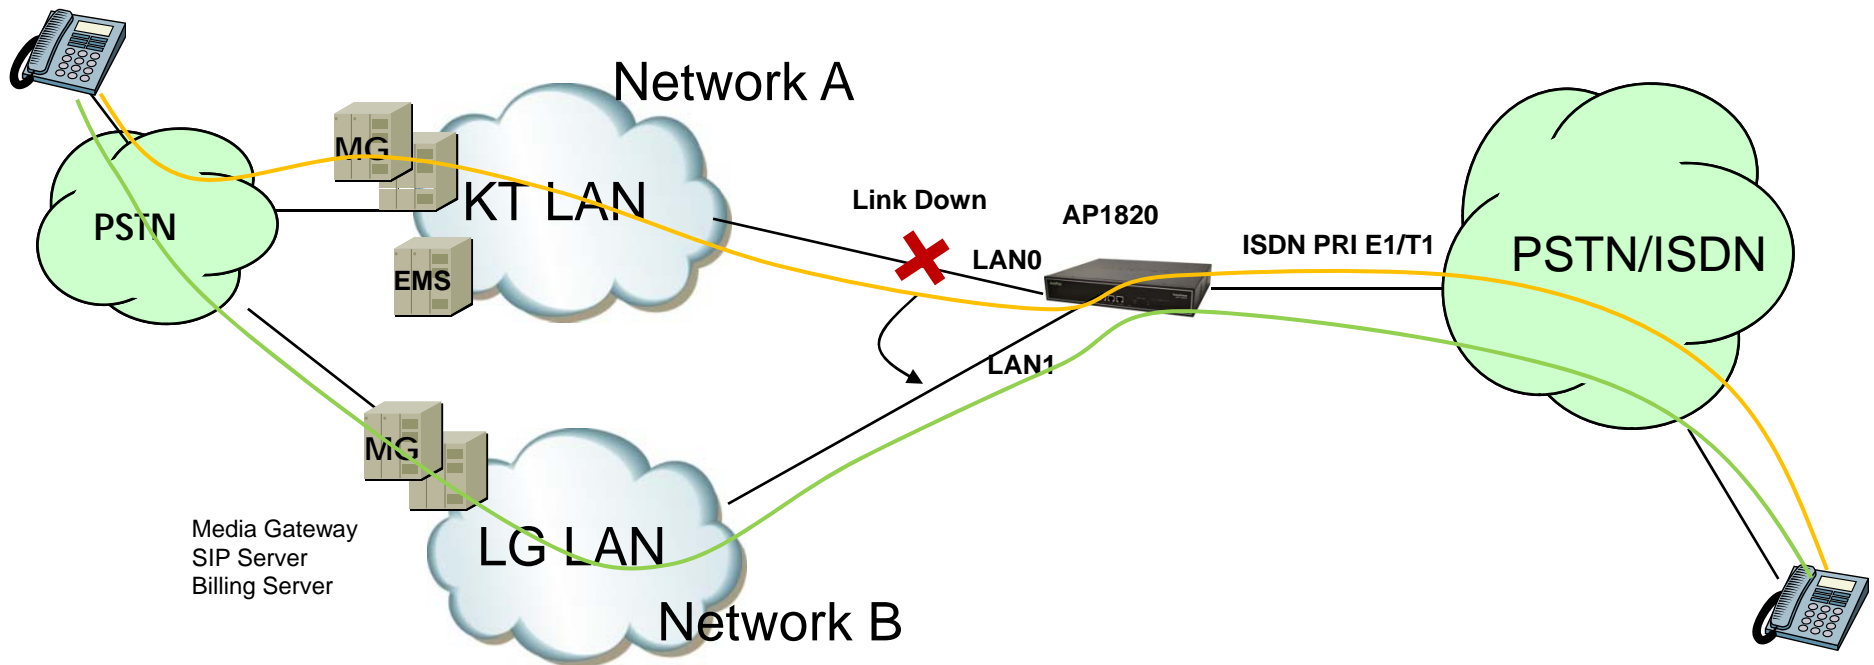

# Digital VoIP Gateway Active-Standby LAN Port Scheme

**AddPac**

AddPac Technology

Sales and Marketing

# Contents

- Network Diagram
- Sample Configuration using Command Line Interface (CLI)

# Network Diagram

# Sample Configuration (CLI)

```
Router> en
```

```
Router# configure terminal
```

```
Router(config)#
```

```
Router(config)#voip-interface ip FastEthernet0/0
```

```
Router(config)#voip-interface ip FastEthernet0/1 preference 2
```