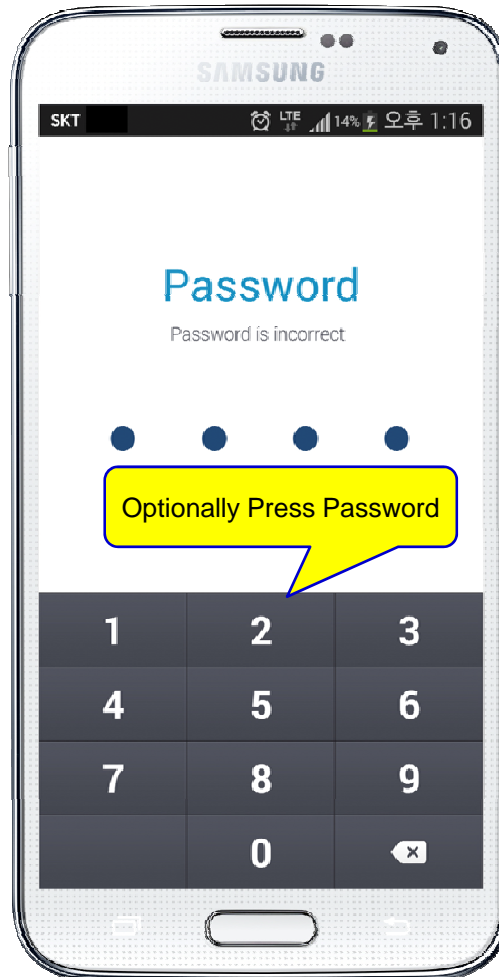

Video Phone Call Forwarding to Smart Phone

AddPac

AddPac Technology

2015, Sales and Marketing

Contents

- AddPac Smart Door Phone Appl.
 - AP-SAD100 Android Door Phone Appl. Overview
 - AP-SAD100 Network Service Diagram
 - AP-SAD100 SIP Register Diagram
 - AP-SAD100 SIP Video Call Flow Diagram
 - AP-SAD100 UI Design
 - AP-SAD100 Setting and Configuration
- AP-VP280 Video Phone Call Forwarding to Smart Phone
 - Service Diagram
 - SIP Call Flow

Smart Door Phone (Android App.)

AP-SAD100 Overview

- It supports receiving a video call from door side video door phone by visitor.
- It supports opening the door optionally with password.
- It supports making a video call to door side video door phone to see door side.
- It supports unidirectional video stream from door phone or bidirectional video stream to door phone optionally.
- It supports standard based SIP signaling protocol.
- It supports below voice and video codecs
 - Voice Codec : G.711ulaw/alaw, G.726
 - Video Codec : H.264, H.263. MPEG4

AP-SAD100 Network Service Diagram

SIP Register

Smart Door Phone Application Register to AP-ACS1000

SIP Video Call Flow

Door Open Flow

Smart Door Phone App.

Main screen (portrait)

AddPac

www.addpac.com

Smart Door Phone App.

Main screen (landscape)

Smart Door Phone App.

Main screen (open the door)

Smart Door Phone App.

Application Settings

Video Phone Call Forward To Mobile Extension (Service Diagram)