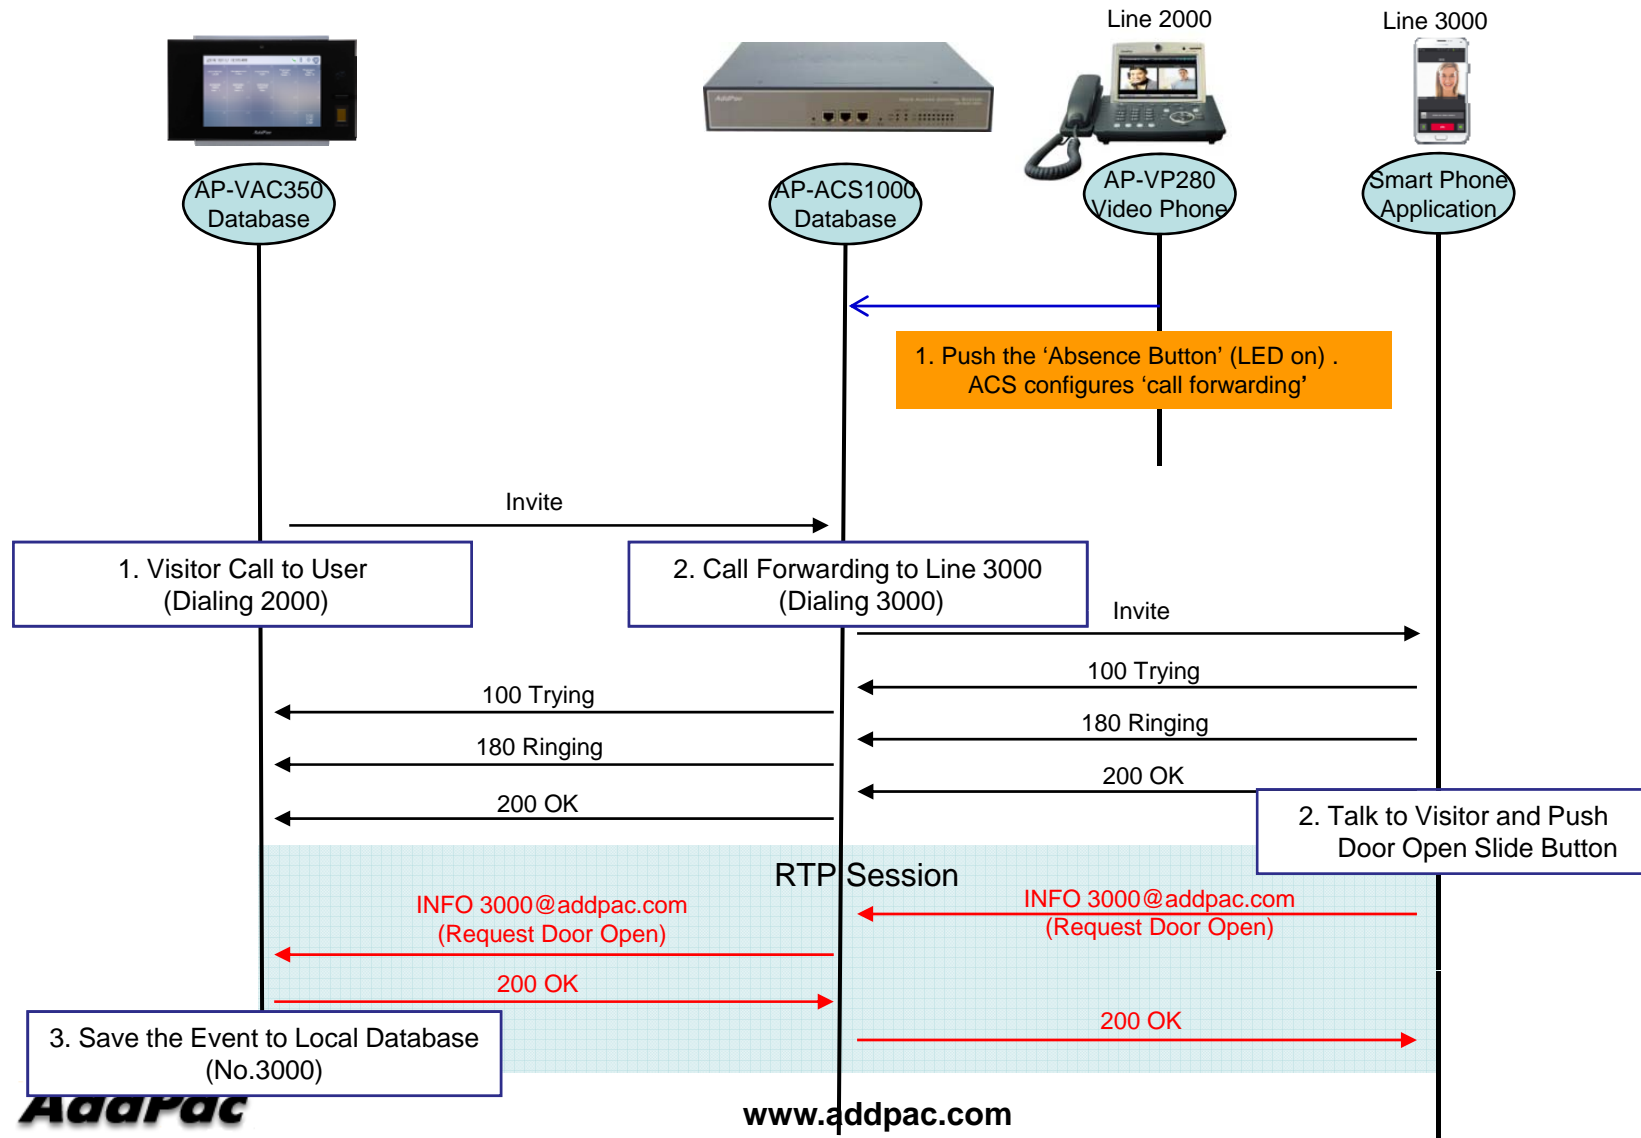

Video Phone Call Forward To Mobile Extension (Call Flow Diagram)