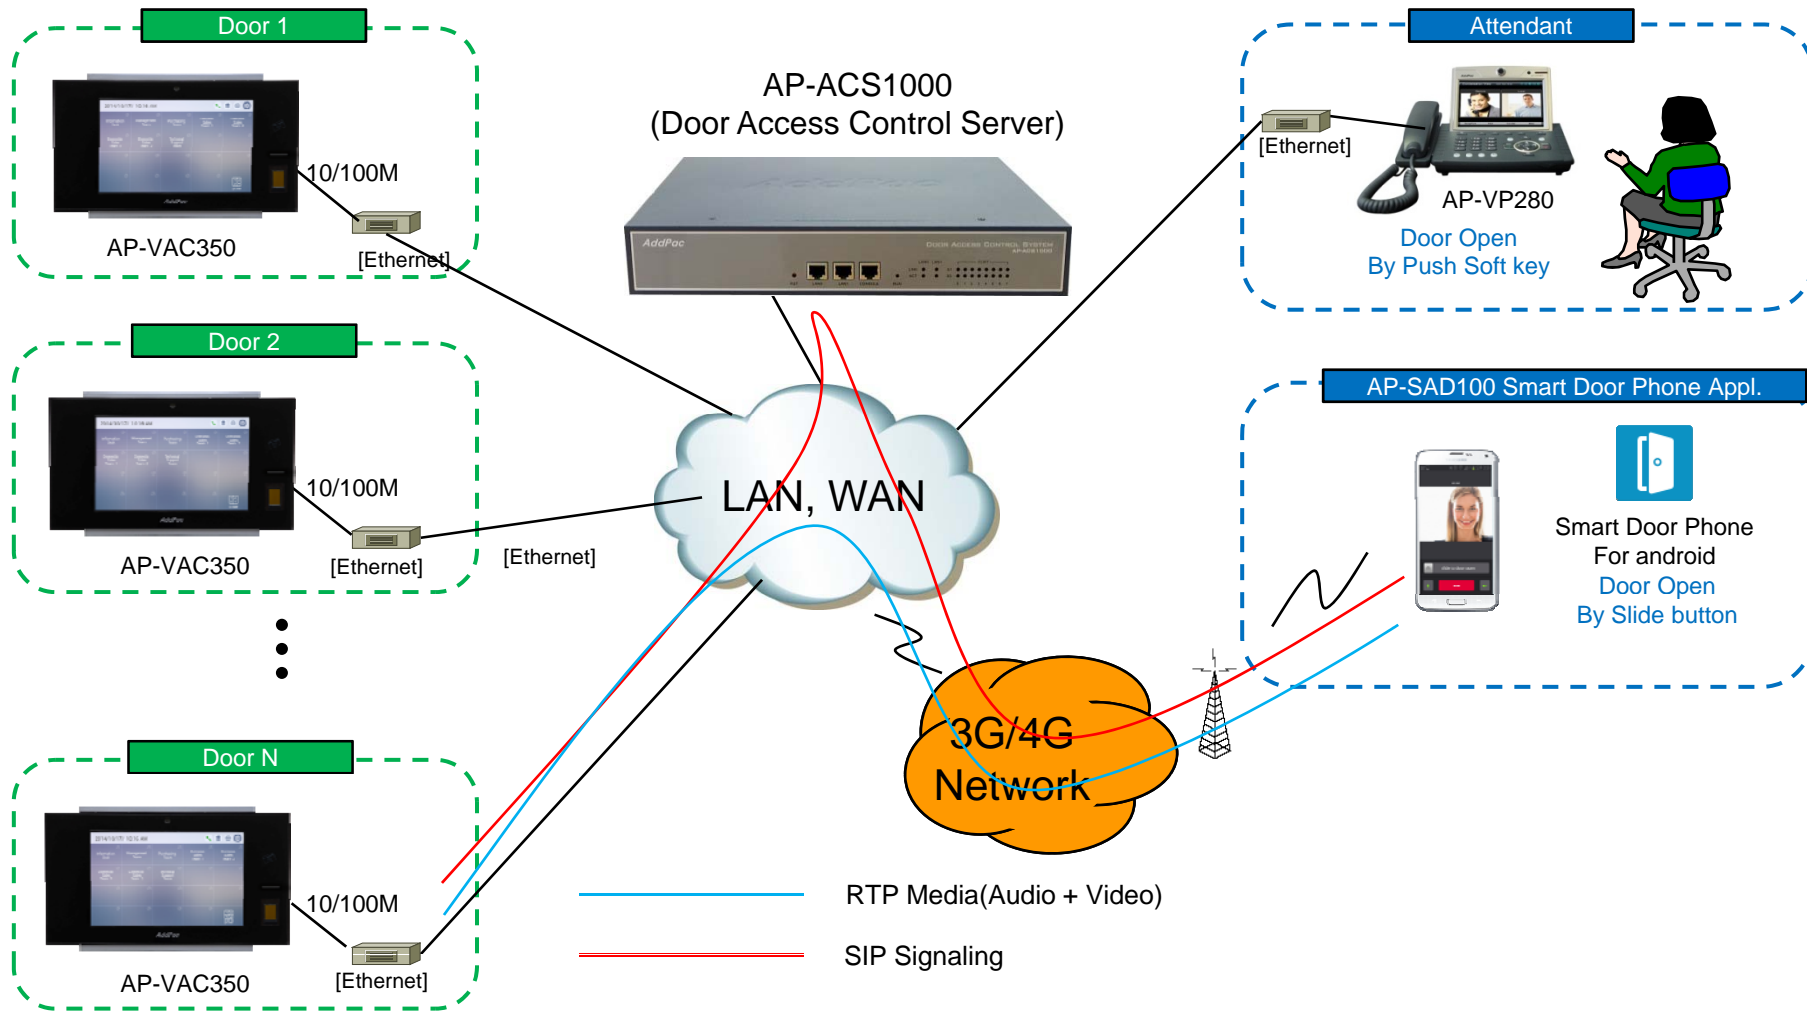

Video Phone Call Forwarding to Smart Phone

AddPac

AddPac Technology

2015, Sales and Marketing

Contents

- AddPac Smart Door Phone Appl.
 - AP-SAD100 Android Door Phone Appl. Overview
 - AP-SAD100 Network Service Diagram
 - AP-SAD100 SIP Register Diagram
 - AP-SAD100 SIP Video Call Flow Diagram
 - AP-SAD100 UI Design
 - AP-SAD100 Setting and Configuration
- AP-VP280 Video Phone Call Forwarding to Smart Phone
 - Service Diagram
 - SIP Call Flow

Smart Door Phone (Android App.)

AP-SAD100 Overview

- It supports receiving a video call from door side video door phone by visitor.
- It supports opening the door optionally with password.
- It supports making a video call to door side video door phone to see door side.
- It supports unidirectional video stream from door phone or bidirectional video stream to door phone optionally.
- It supports standard based SIP signaling protocol.
- It supports below voice and video codecs
 - Voice Codec : G.711ulaw/alaw, G.726
 - Video Codec : H.264, H.263. MPEG4

AP-SAD100 Network Service Diagram

SIP Register

Smart Door Phone Application Register to AP-ACS1000

SIP Video Call Flow

Door Open Flow

Smart Door Phone App.

Main screen (portrait)

AddPac

www.addpac.com

Smart Door Phone App.

Main screen (landscape)

Smart Door Phone App.

Main screen (open the door)

Smart Door Phone App.

Application Settings

Video Phone Call Forward To Mobile Extension (Service Diagram)