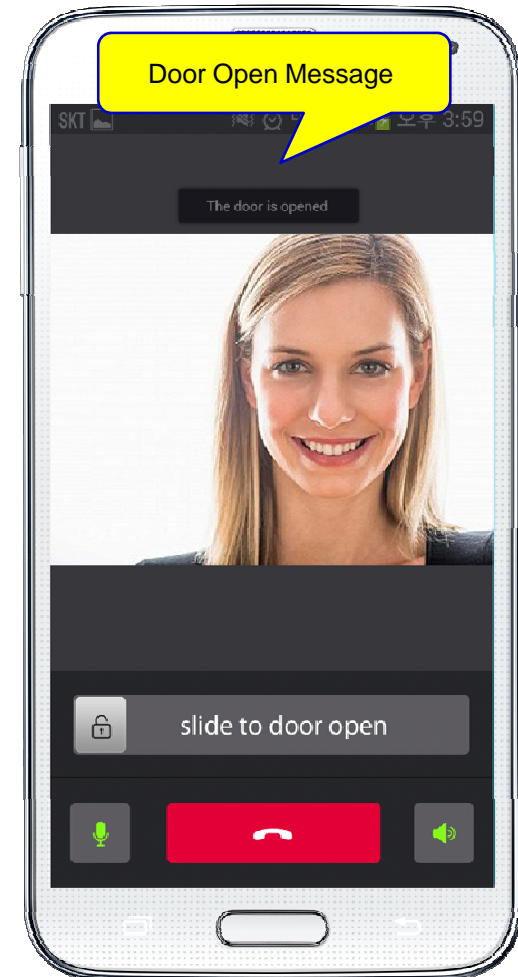

Video Phone Call Forwarding to Smart Phone

AddPac

AddPac Technology

2015, Sales and Marketing

Contents

- AddPac Smart Door Phone Appl.
 - AP-SAD100 Android Door Phone Appl. Overview
 - AP-SAD100 Network Service Diagram
 - AP-SAD100 SIP Register Diagram
 - AP-SAD100 SIP Video Call Flow Diagram
 - AP-SAD100 UI Design
 - AP-SAD100 Setting and Configuration
- AP-VP280 Video Phone Call Forwarding to Smart Phone
 - Service Diagram
 - SIP Call Flow

Smart Door Phone (Android App.)

AP-SAD100 Overview

- It supports receiving a video call from door side video door phone by visitor.
- It supports opening the door optionally with password.
- It supports making a video call to door side video door phone to see door side.
- It supports unidirectional video stream from door phone or bidirectional video stream to door phone optionally.
- It supports standard based SIP signaling protocol.
- It supports below voice and video codecs
 - Voice Codec : G.711ulaw/alaw, G.726
 - Video Codec : H.264, H.263. MPEG4

AP-SAD100 Network Service Diagram

SIP Register

Smart Door Phone Application Register to AP-ACS1000

SIP Video Call Flow

Door Open Flow

Smart Door Phone App.

Main screen (portrait)

AddPac

www.addpac.com

Smart Door Phone App.

Main screen (landscape)

Smart Door Phone App.

Main screen (open the door)

Smart Door Phone App.

Application Settings

Video Phone Call Forward To Mobile Extension (Service Diagram)