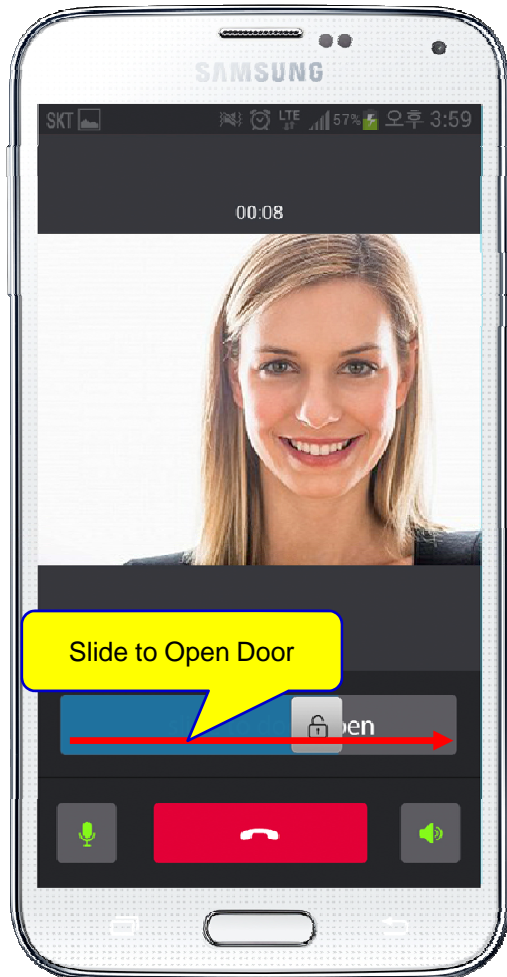

Smart Door Phone (Android App.)

AP-SAD100 Overview

- It supports receiving a video call from door side video door phone by visitor.
- It supports opening the door optionally with password.
- It supports making a video call to door side video door phone to see door side.
- It supports unidirectional video stream from door phone or bidirectional video stream to door phone optionally.
- It supports standard based SIP signaling protocol.
- It supports below voice and video codecs
 - Voice Codec : G.711ulaw/alaw, G.726
 - Video Codec : H.264, H.263. MPEG4

AP-SAD100 Network Service Diagram

SIP Register

Smart Door Phone Application Register to AP-ACS1000

SIP Video Call Flow

Door Open Flow

Smart Door Phone App.

Main screen (portrait)

AddPac

www.addpac.com

Smart Door Phone App.

Main screen (landscape)

Smart Door Phone App.

Main screen (open the door)

Smart Door Phone App.

Application Settings

Video Phone Call Forward To Mobile Extension (Service Diagram)