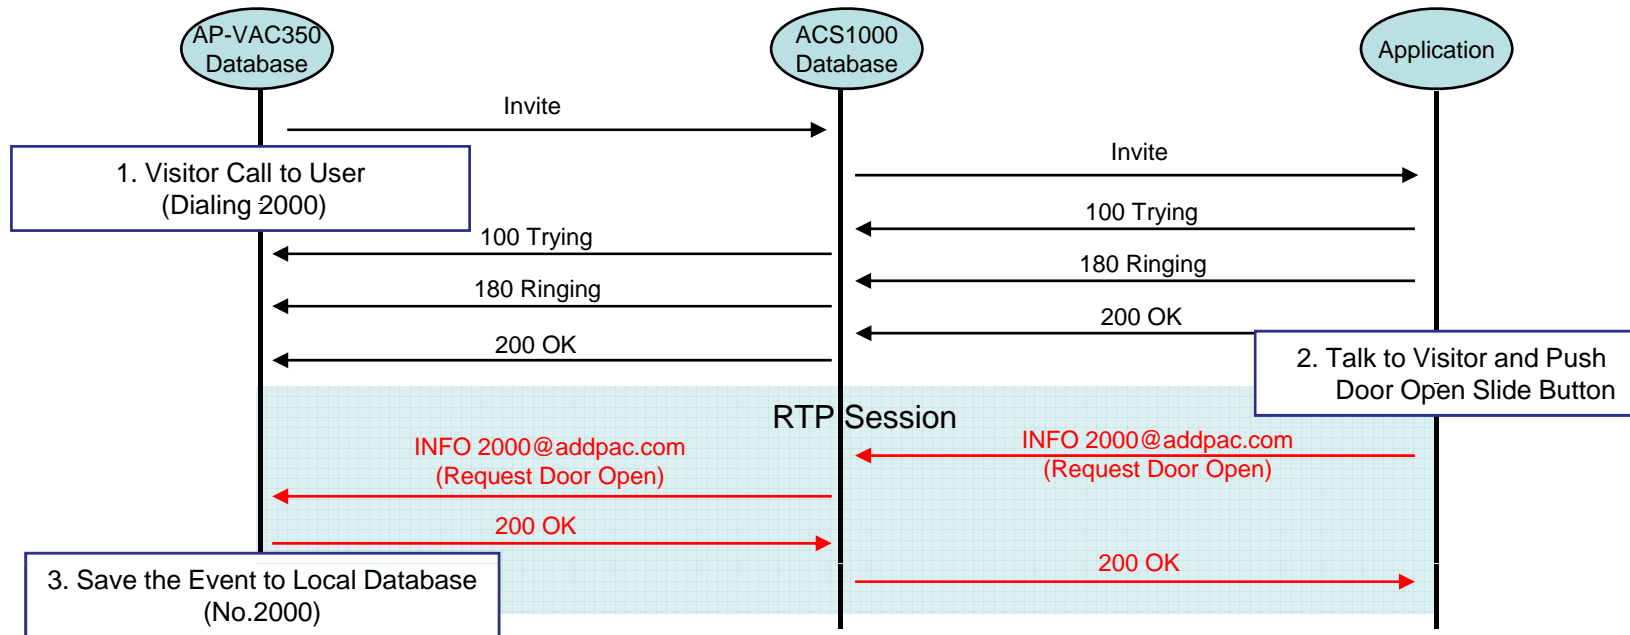

Smart Door Phone (Android App.)

AP-SAD100 Overview

- It supports receiving a video call from door side video door phone by visitor.
- It supports opening the door optionally with password.
- It supports making a video call to door side video door phone to see door side.
- It supports unidirectional video stream from door phone or bidirectional video stream to door phone optionally.
- It supports standard based SIP signaling protocol.
- It supports below voice and video codecs
 - Voice Codec : G.711ulaw/alaw, G.726
 - Video Codec : H.264, H.263. MPEG4

AP-SAD100 Network Service Diagram

SIP Register

Smart Door Phone Application Register to AP-ACS1000

SIP Video Call Flow

Door Open Flow

Smart Door Phone App.

Main screen (portrait)

AddPac

www.addpac.com

Smart Door Phone App.

Main screen (landscape)

Smart Door Phone App.

Main screen (open the door)

Smart Door Phone App.

Application Settings

Video Phone Call Forward To Mobile Extension (Service Diagram)