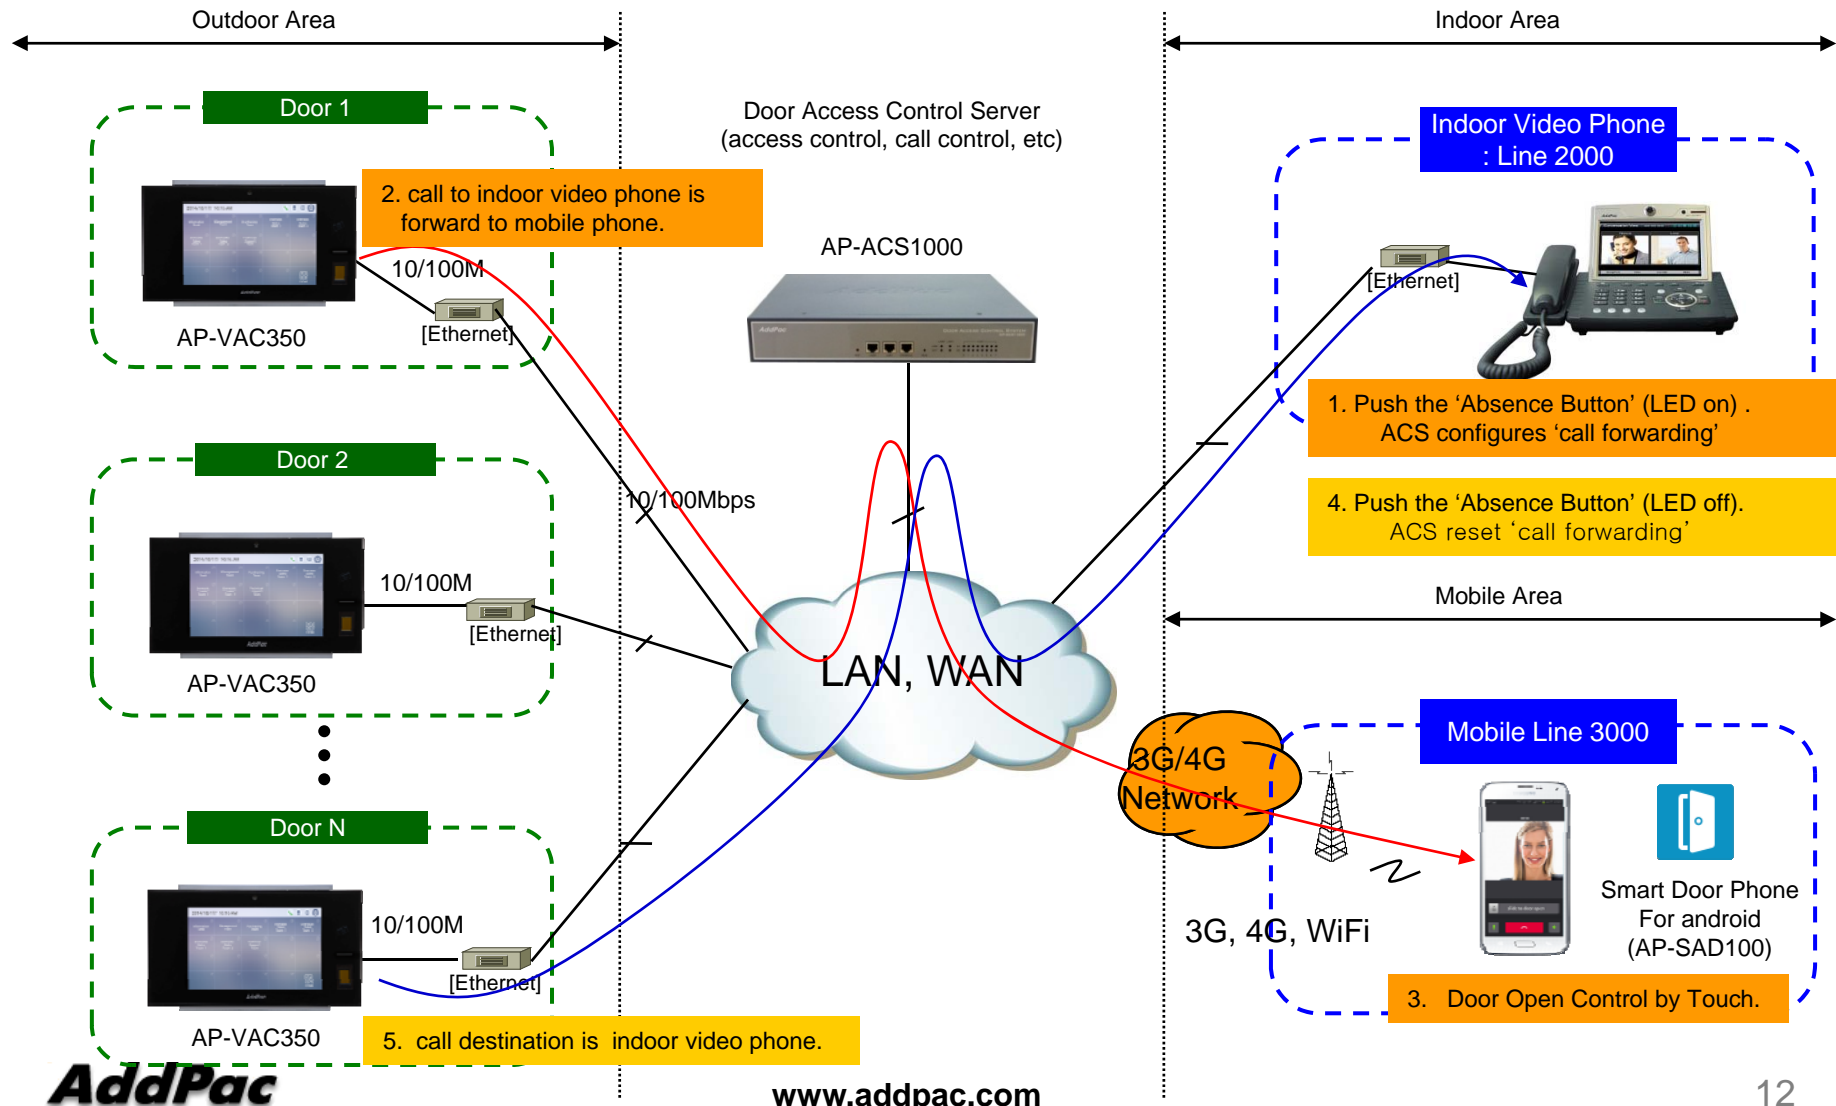

Smart Door Phone (Android App.)

AP-SAD100 Overview

- It supports receiving a video call from door side video door phone by visitor.
- It supports opening the door optionally with password.
- It supports making a video call to door side video door phone to see door side.
- It supports unidirectional video stream from door phone or bidirectional video stream to door phone optionally.
- It supports standard based SIP signaling protocol.
- It supports below voice and video codecs
 - Voice Codec : G.711ulaw/alaw, G.726
 - Video Codec : H.264, H.263. MPEG4

AP-SAD100 Network Service Diagram

SIP Register

Smart Door Phone Application Register to AP-ACS1000

SIP Video Call Flow

Door Open Flow

Smart Door Phone App.

Main screen (portrait)

AddPac

www.addpac.com

Smart Door Phone App.

Main screen (landscape)

Smart Door Phone App.

Main screen (open the door)

Smart Door Phone App.

Application Settings

Video Phone Call Forward To Mobile Extension (Service Diagram)