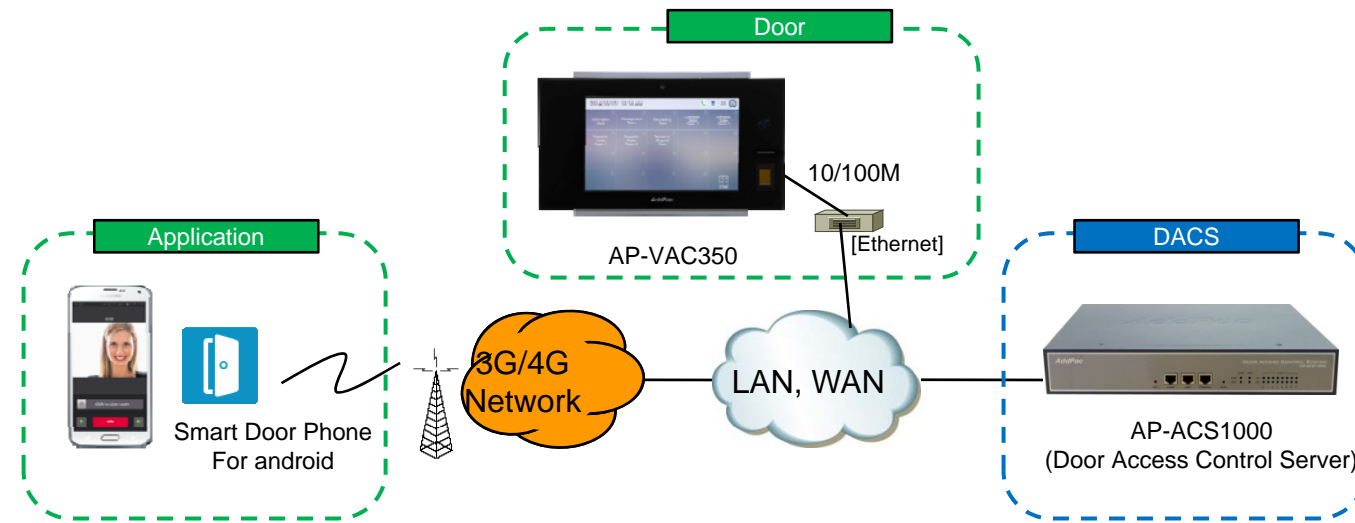

Video Phone Call Forwarding to Smart Phone

AddPac

AddPac Technology

2015, Sales and Marketing

Contents

- AddPac Smart Door Phone Appl.
 - AP-SAD100 Android Door Phone Appl. Overview
 - AP-SAD100 Network Service Diagram
 - AP-SAD100 SIP Register Diagram
 - AP-SAD100 SIP Video Call Flow Diagram
 - AP-SAD100 UI Design
 - AP-SAD100 Setting and Configuration
- AP-VP280 Video Phone Call Forwarding to Smart Phone
 - Service Diagram
 - SIP Call Flow

Smart Door Phone (Android App.)

AP-SAD100 Overview

- It supports receiving a video call from door side video door phone by visitor.
- It supports opening the door optionally with password.
- It supports making a video call to door side video door phone to see door side.
- It supports unidirectional video stream from door phone or bidirectional video stream to door phone optionally.
- It supports standard based SIP signaling protocol.
- It supports below voice and video codecs
 - Voice Codec : G.711ulaw/alaw, G.726
 - Video Codec : H.264, H.263. MPEG4

AP-SAD100 Network Service Diagram

SIP Register

Smart Door Phone Application Register to AP-ACS1000

SIP Video Call Flow

Door Open Flow

Smart Door Phone App.

Main screen (portrait)

AddPac

www.addpac.com

Smart Door Phone App.

Main screen (landscape)

Smart Door Phone App.

Main screen (open the door)

Smart Door Phone App.

Application Settings

Video Phone Call Forward To Mobile Extension (Service Diagram)