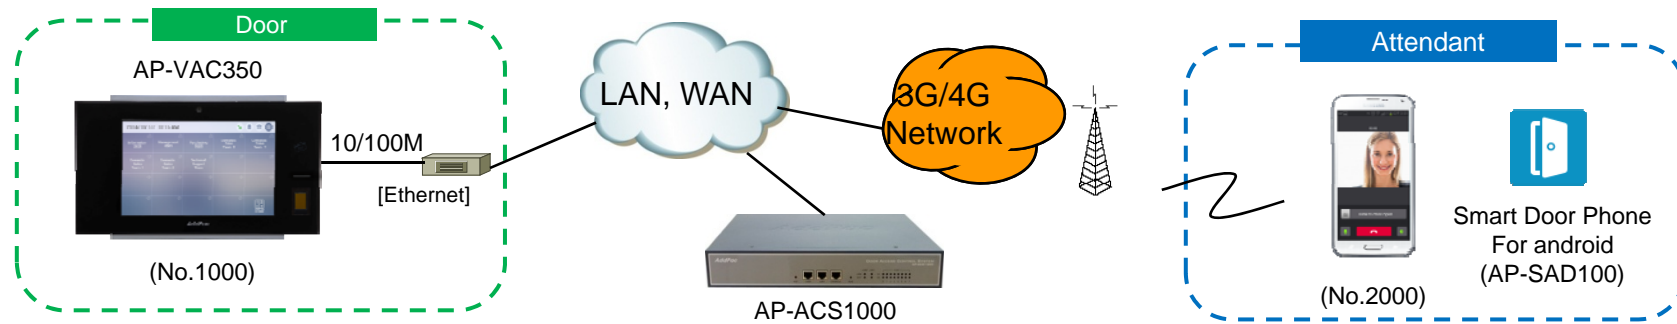

Smart Door Phone (Android App.)

AP-SAD100 Overview

- It supports receiving a video call from door side video door phone by visitor.
- It supports opening the door optionally with password.
- It supports making a video call to door side video door phone to see door side.
- It supports unidirectional video stream from door phone or bidirectional video stream to door phone optionally.
- It supports standard based SIP signaling protocol.
- It supports below voice and video codecs
 - Voice Codec : G.711ulaw/alaw, G.726
 - Video Codec : H.264, H.263. MPEG4

AP-SAD100 Network Service Diagram

SIP Register

Smart Door Phone Application Register to AP-ACS1000

SIP Video Call Flow

Door Open Flow

Smart Door Phone App.

Main screen (portrait)

AddPac

www.addpac.com

Smart Door Phone App.

Main screen (landscape)

Smart Door Phone App.

Main screen (open the door)

Smart Door Phone App.

Application Settings

Video Phone Call Forward To Mobile Extension (Service Diagram)