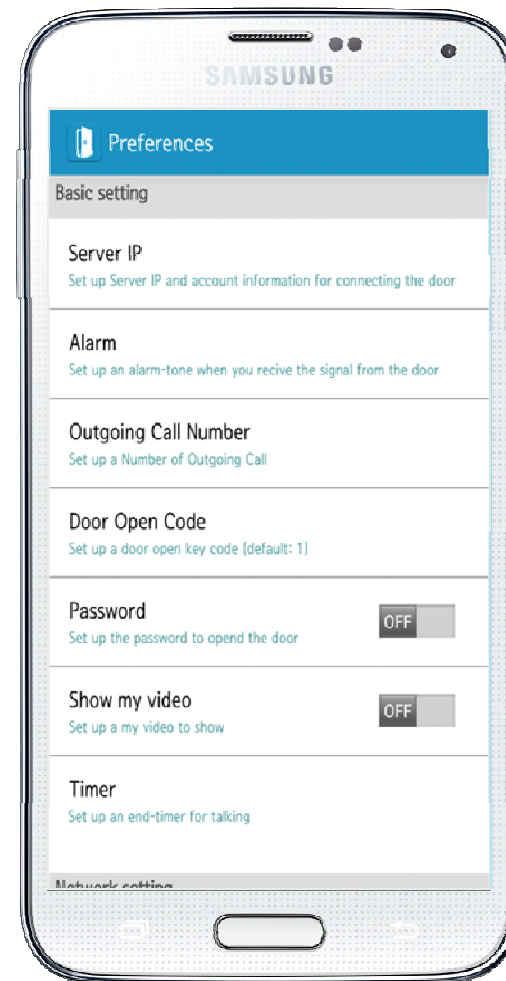

Video Phone Call Forwarding to Smart Phone

AddPac

AddPac Technology

2015, Sales and Marketing

Contents

- AddPac Smart Door Phone Appl.
 - AP-SAD100 Android Door Phone Appl. Overview
 - AP-SAD100 Network Service Diagram
 - AP-SAD100 SIP Register Diagram
 - AP-SAD100 SIP Video Call Flow Diagram
 - AP-SAD100 UI Design
 - AP-SAD100 Setting and Configuration
- AP-VP280 Video Phone Call Forwarding to Smart Phone
 - Service Diagram
 - SIP Call Flow

Smart Door Phone (Android App.)

AP-SAD100 Overview

- It supports receiving a video call from door side video door phone by visitor.
- It supports opening the door optionally with password.
- It supports making a video call to door side video door phone to see door side.
- It supports unidirectional video stream from door phone or bidirectional video stream to door phone optionally.
- It supports standard based SIP signaling protocol.
- It supports below voice and video codecs
 - Voice Codec : G.711ulaw/alaw, G.726
 - Video Codec : H.264, H.263. MPEG4

AP-SAD100 Network Service Diagram

SIP Register

Smart Door Phone Application Register to AP-ACS1000

SIP Video Call Flow

Door Open Flow

Smart Door Phone App.

Main screen (portrait)

AddPac

www.addpac.com

Smart Door Phone App.

Main screen (landscape)

Smart Door Phone App.

Main screen (open the door)

Smart Door Phone App.

Application Settings

Video Phone Call Forward To Mobile Extension (Service Diagram)