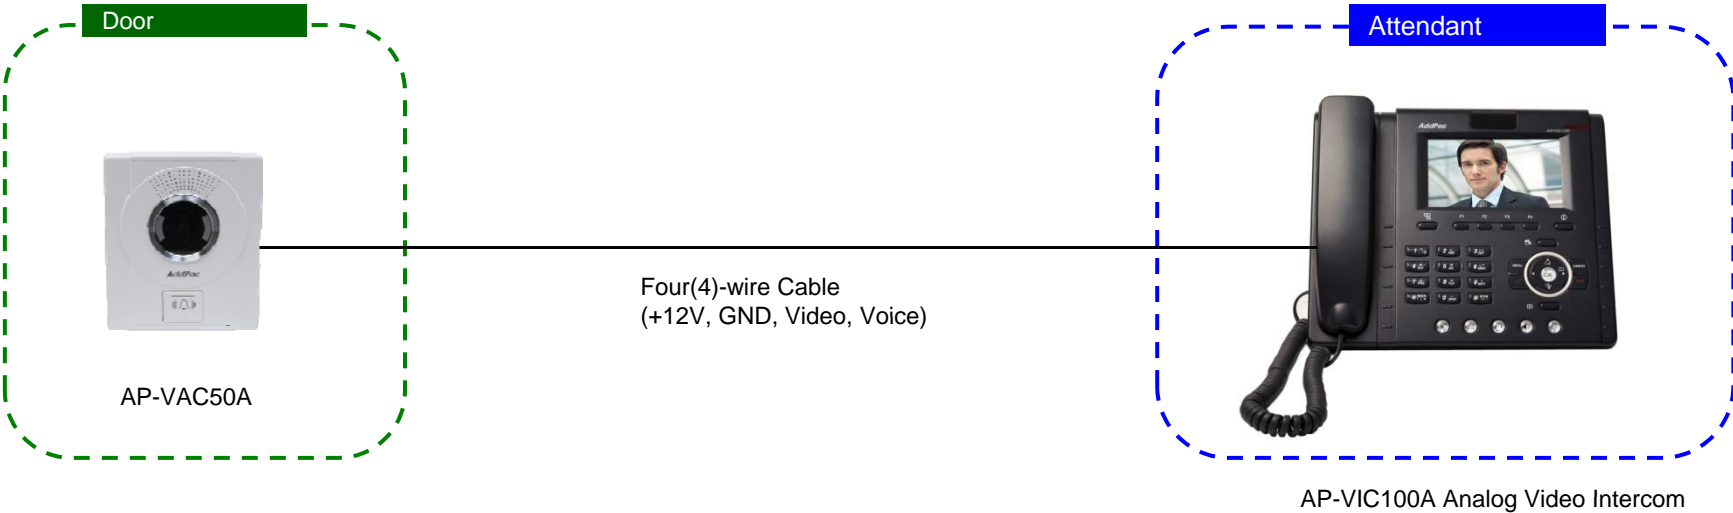

AP-VAC300

IP Video Door Phone

High Performance IP Video Door Phone Solution

IP Video Door Phone Solution
Advantage over Analog Video
Intercom Solution

AddPac

AddPac Technology

2015, Sales and Marketing

www.addpac.com

Contents

- Network Diagram Comparison
 - Analog based Scheme
 - IP based Scheme
- IP based Video Door Phone Solution Advantage

Analog based Solution Network Diagram

Analog based Solution Network Diagram

IP based Solution Network Diagram

Advantage over Analog based Scheme

- Location Free via Internet
- No Need Full Mesh Line or N : N Video Switch
- Call Transfer, Call Hunting, etc Various Supplementary Service is Possible
- Various Smart Tablet, Phone Application Software
- High Scalability compare with Analog based Scheme
- Fault Tolerant Scheme like as Dual Redundancy is Possible
- Value Added Supplementary Service is Possible
- Interoperable between IP device is very simple and easy if standard protocol/codec is used