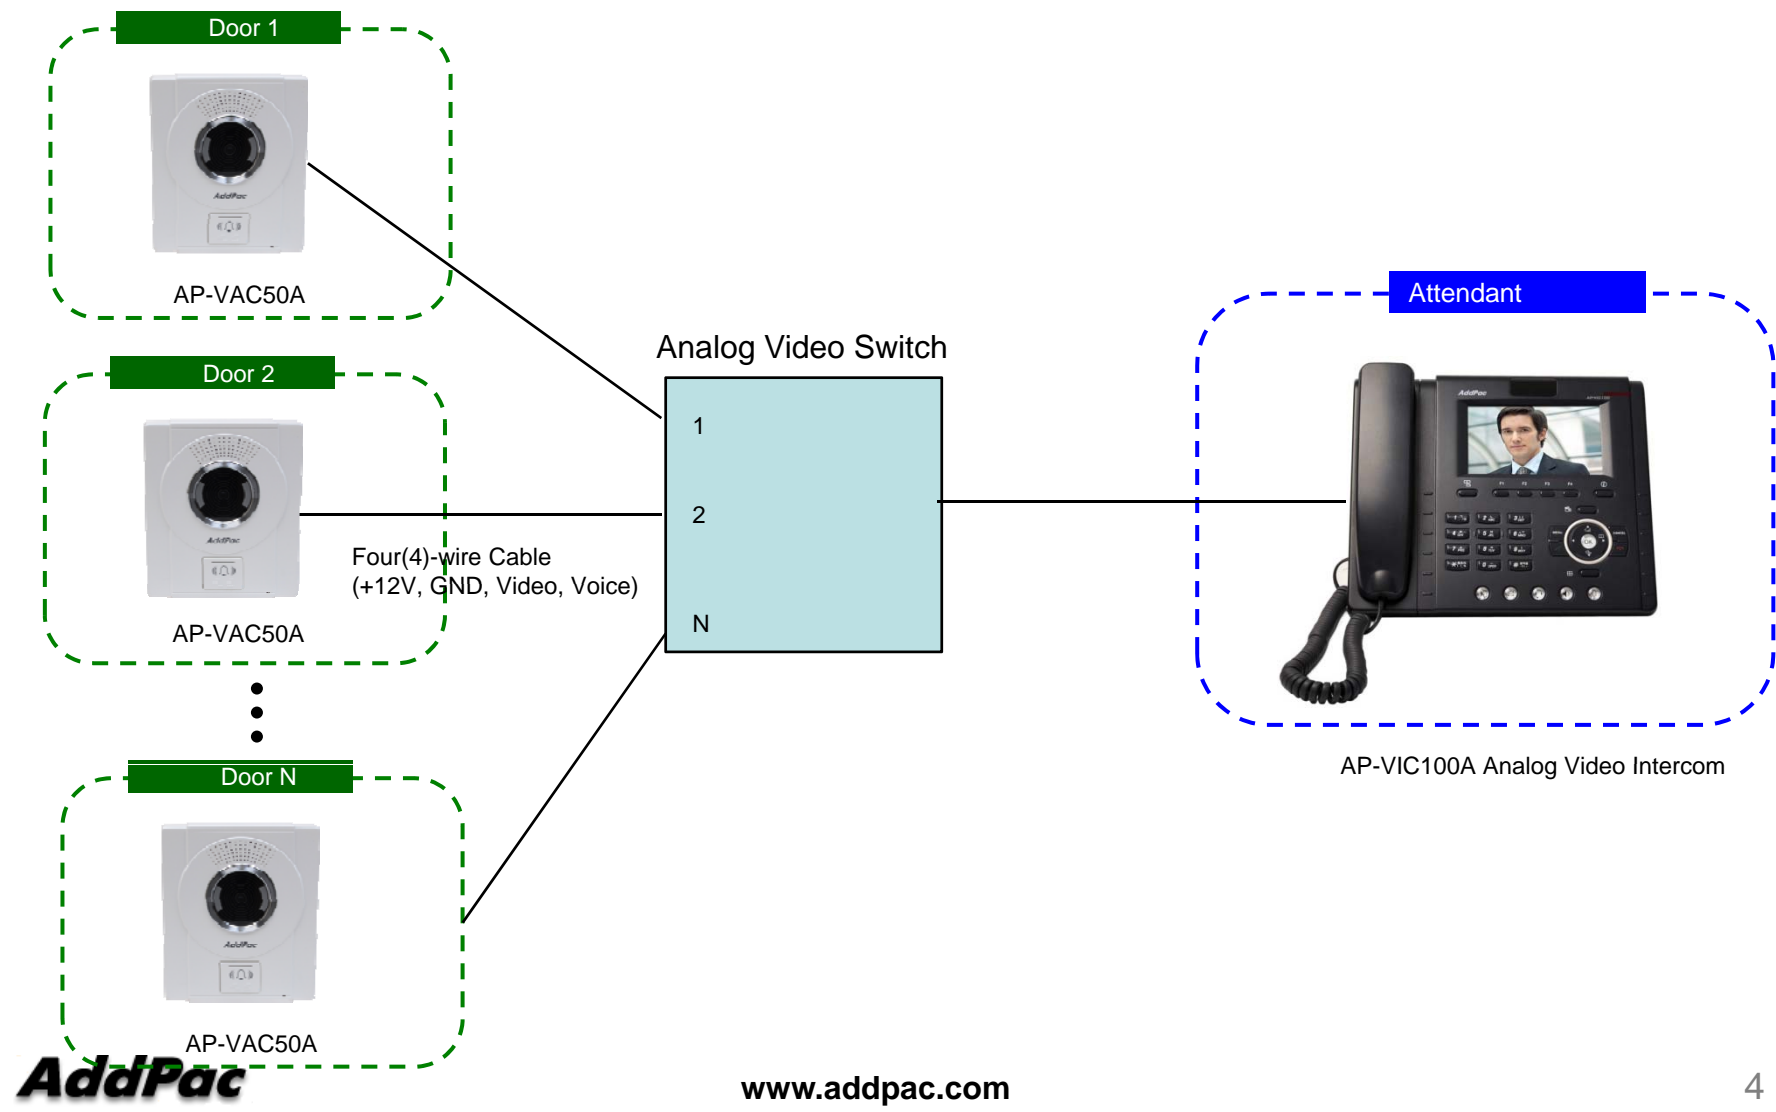

AP-VAC300

IP Video Door Phone

High Performance IP Video Door Phone Solution

IP Video Door Phone Solution
Advantage over Analog Video
Intercom Solution

AddPac

AddPac Technology

2015, Sales and Marketing

www.addpac.com

Contents

- Network Diagram Comparison
 - Analog based Scheme
 - IP based Scheme
- IP based Video Door Phone Solution Advantage

Analog based Solution Network Diagram

Analog based Solution Network Diagram

IP based Solution Network Diagram

Advantage over Analog based Scheme

- Location Free via Internet
- No Need Full Mesh Line or N : N Video Switch
- Call Transfer, Call Hunting, etc Various Supplementary Service is Possible
- Various Smart Tablet, Phone Application Software
- High Scalability compare with Analog based Scheme
- Fault Tolerant Scheme like as Dual Redundancy is Possible
- Value Added Supplementary Service is Possible
- Interoperable between IP device is very simple and easy if standard protocol/codec is used