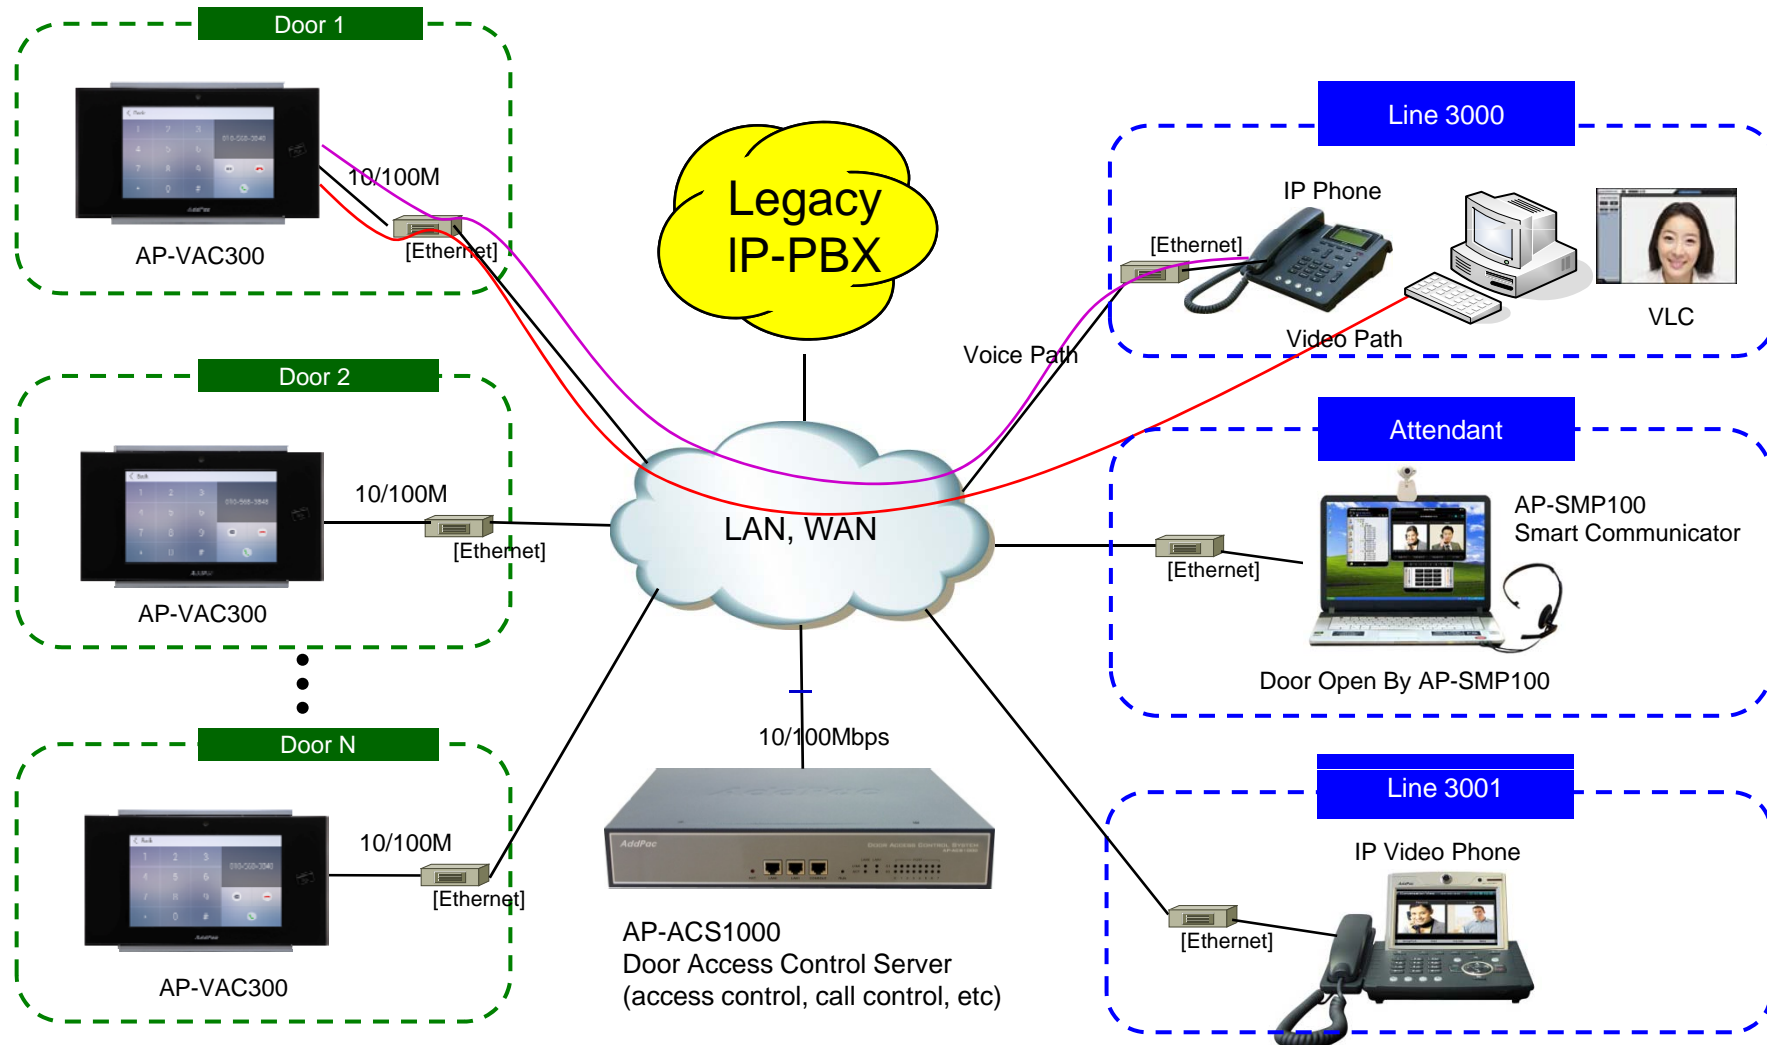

Network Diagram

Legacy IP-PBX Environment