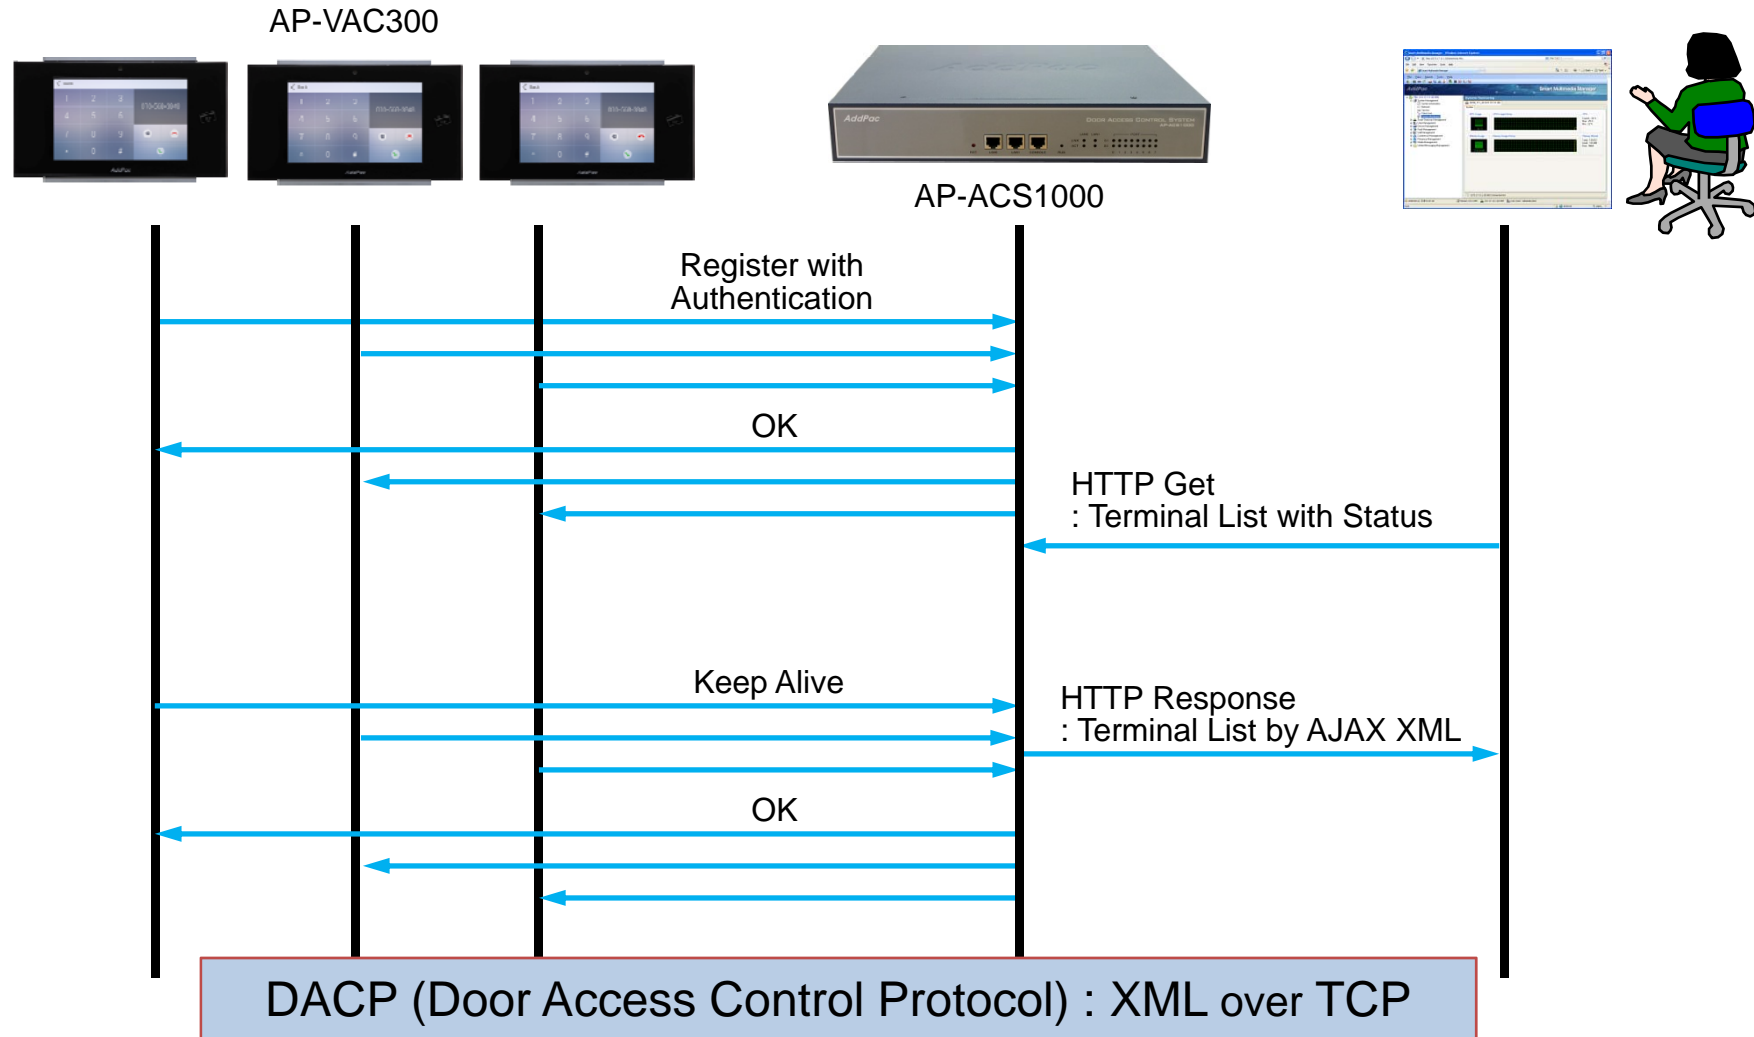

DACS System Message Flow

Registration and Keep Alive