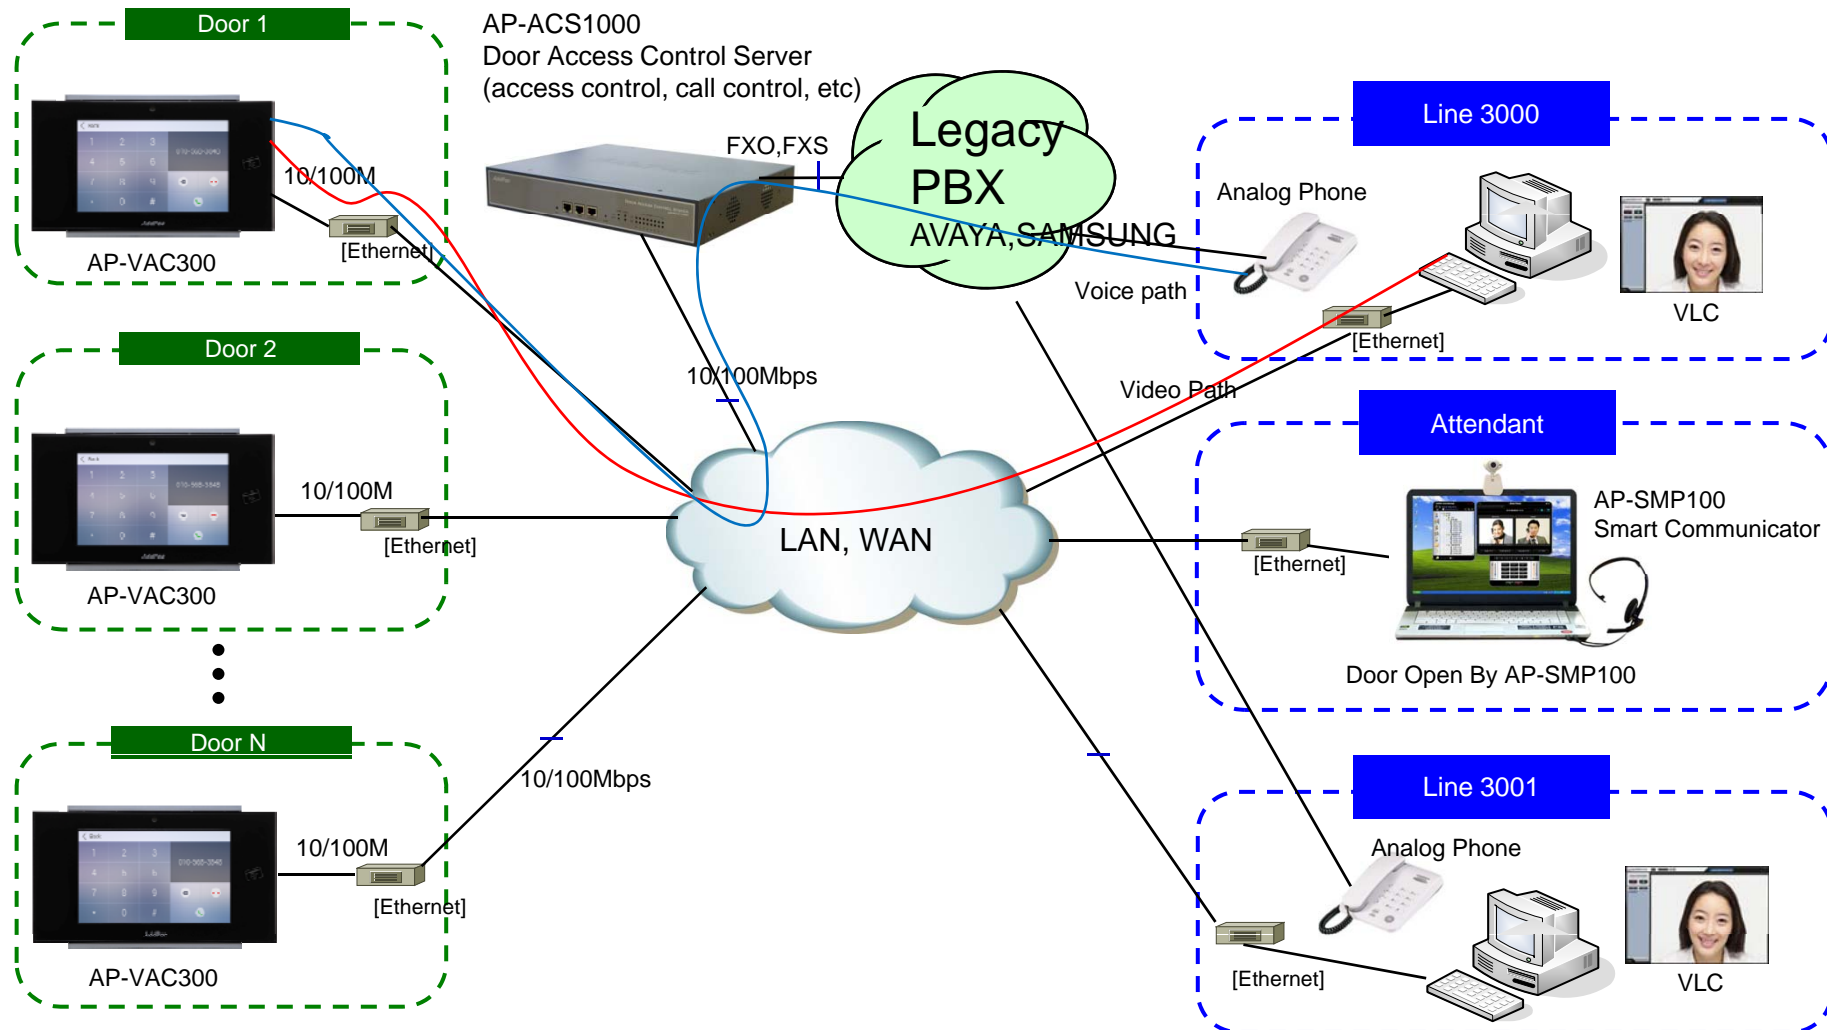

Network Diagram

Legacy PBX Environment