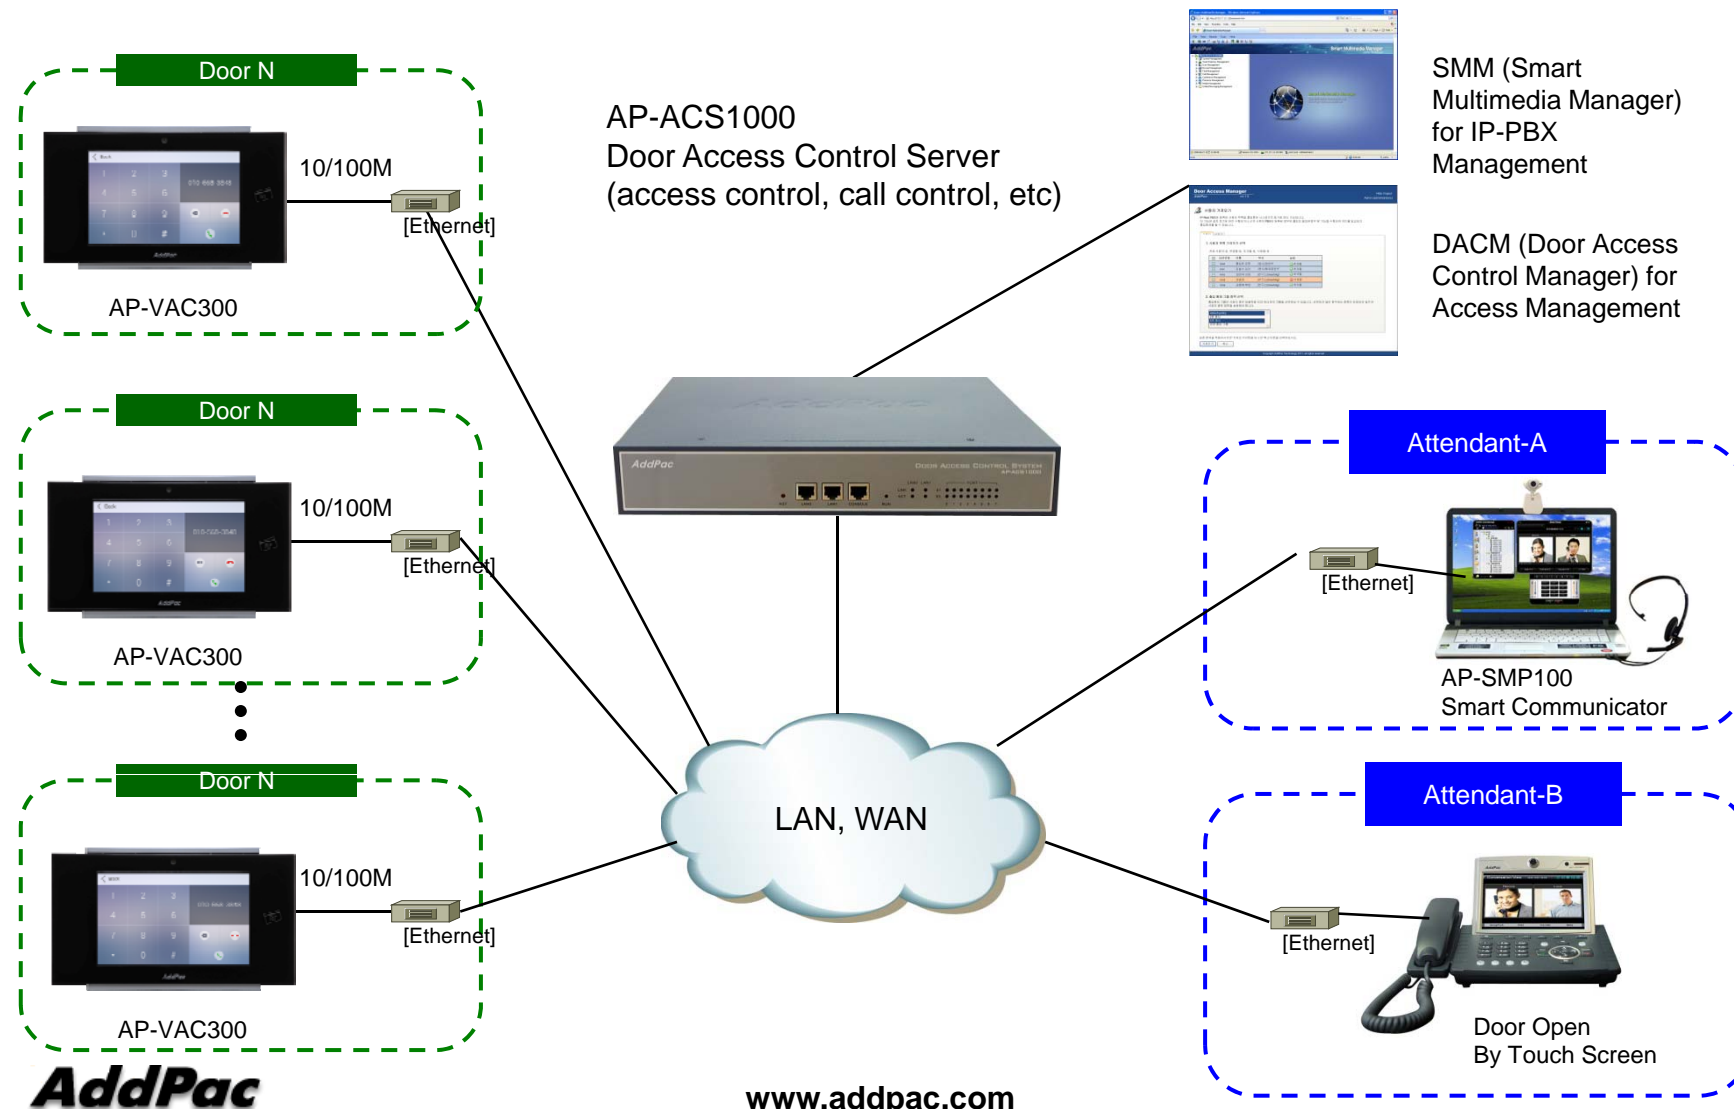

## IP Video Door Phone

High Performance IP Video Door Phone Solution

Interworking with Smart Communicator  
(AddPac Soft Video Phone)

AP-VAC300

AP-SMP100 Smart Communicator

**AddPac**

**AddPac Technology**

2015, Sales and Marketing

# Contents

- Network Diagram
  - Integrated Door Access Control and Call Control
  - Legacy PBX Environment
  - Legacy IP-PBX Environment
  - Interworking with Smart Communicator
- DACS System Message Flow
  - Registration and Keep Alive
  - Access Privilege and Schedule Download
  - RF Card Read/Write and Registration
  - Door Open by RF Card or Password
  - Door Open by AP-SMP100 Smart Communicator

# Network Diagram

## Integrated Door Access Control and Call Control