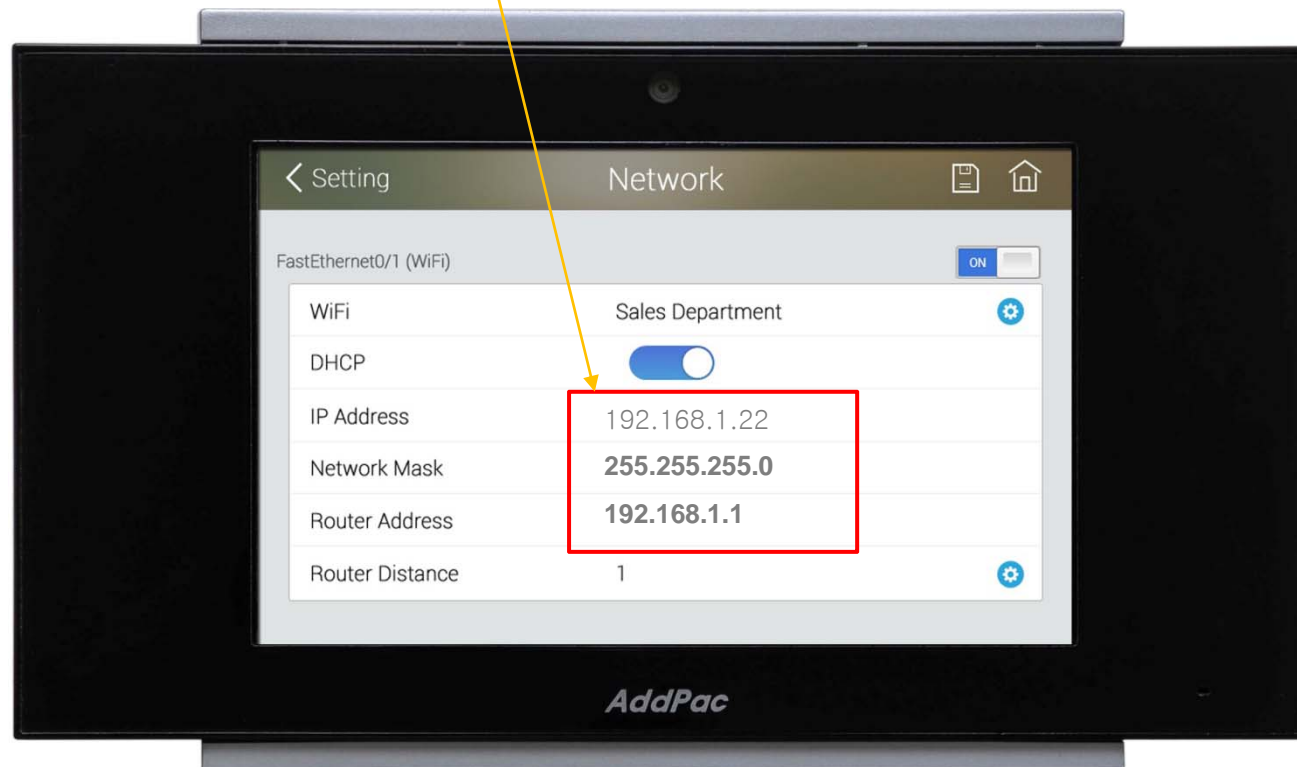

WiFi Network Information

IP Address Information