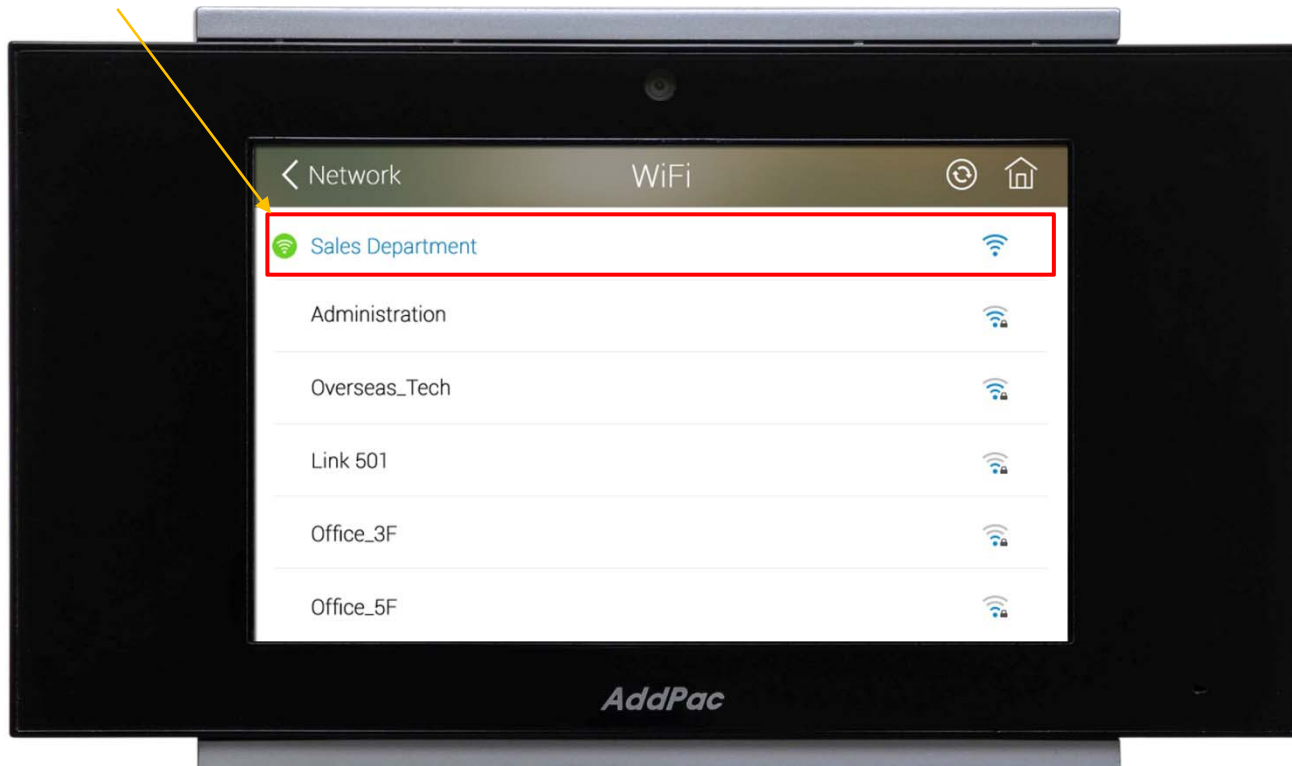

AP-VWP150 WiFi Network Service Diagram

Enable WiFi Interface

Enable WiFi Interface

Search WiFi Interface

Set WiFi Profile

> Profile Use

Set AP Profile use

Set WiFi Profile

> Change Encryption

Set WiFi Profile

> Encryption Lists

Set WiFi Profile

> Password

Save Configuration

Search WiFi (with Selected AP)

Selected WiFi