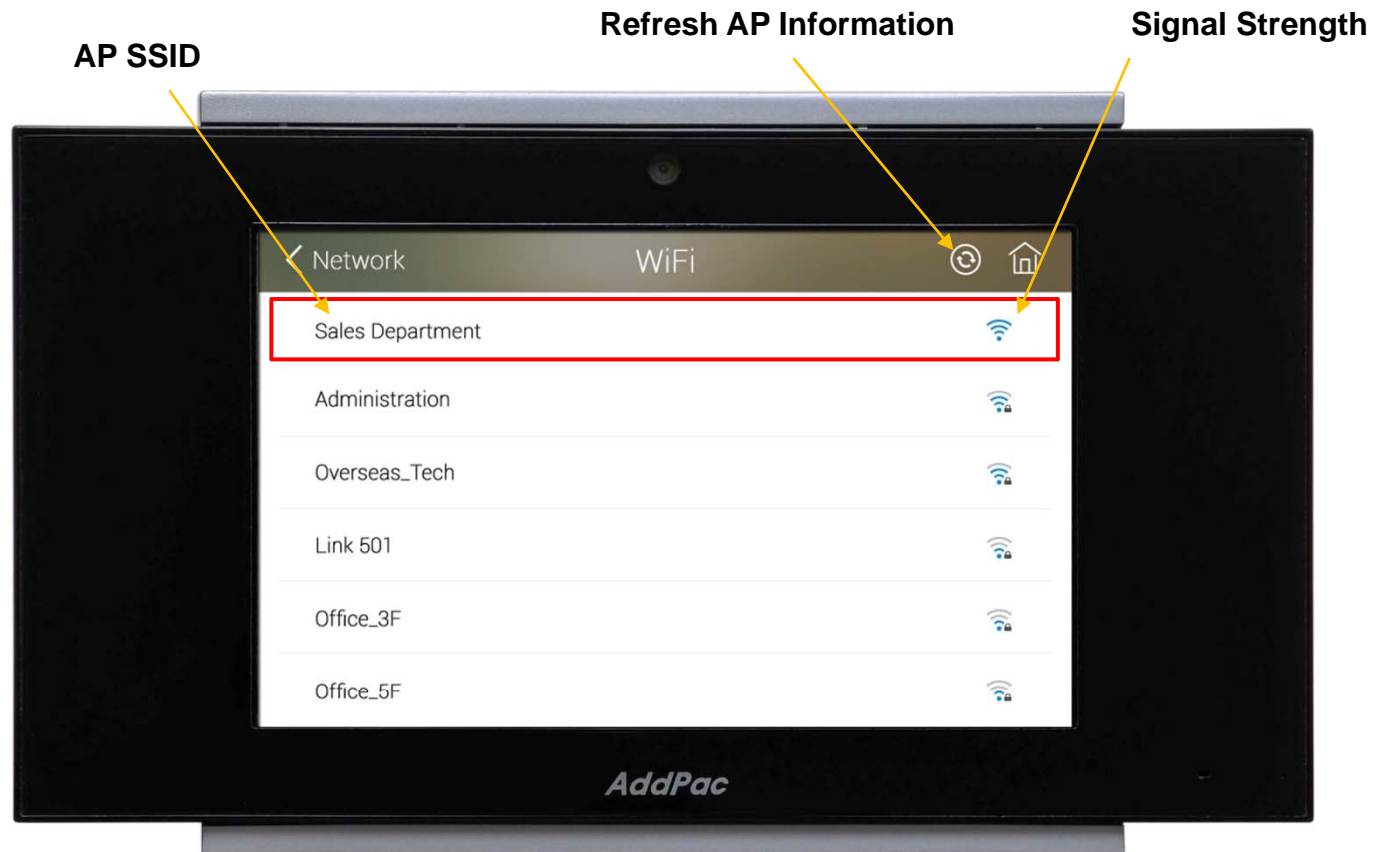

Contents

- AP-VWP150 WiFi Network Service Diagram
- AP-VWP150 WiFi Configuration
 - Enable WiFi Interface
 - Search WiFi
 - Set WiFi Profile (Profile Use, Change Encryption, Encryption Lists, Password)
 - Search WiFi (with Selected AP)
 - WiFi Network Information

AP-VWP150 WiFi Network Service Diagram

Enable WiFi Interface

Enable WiFi Interface

Search WiFi Interface

Set WiFi Profile

> Profile Use

Set AP Profile use

Set WiFi Profile