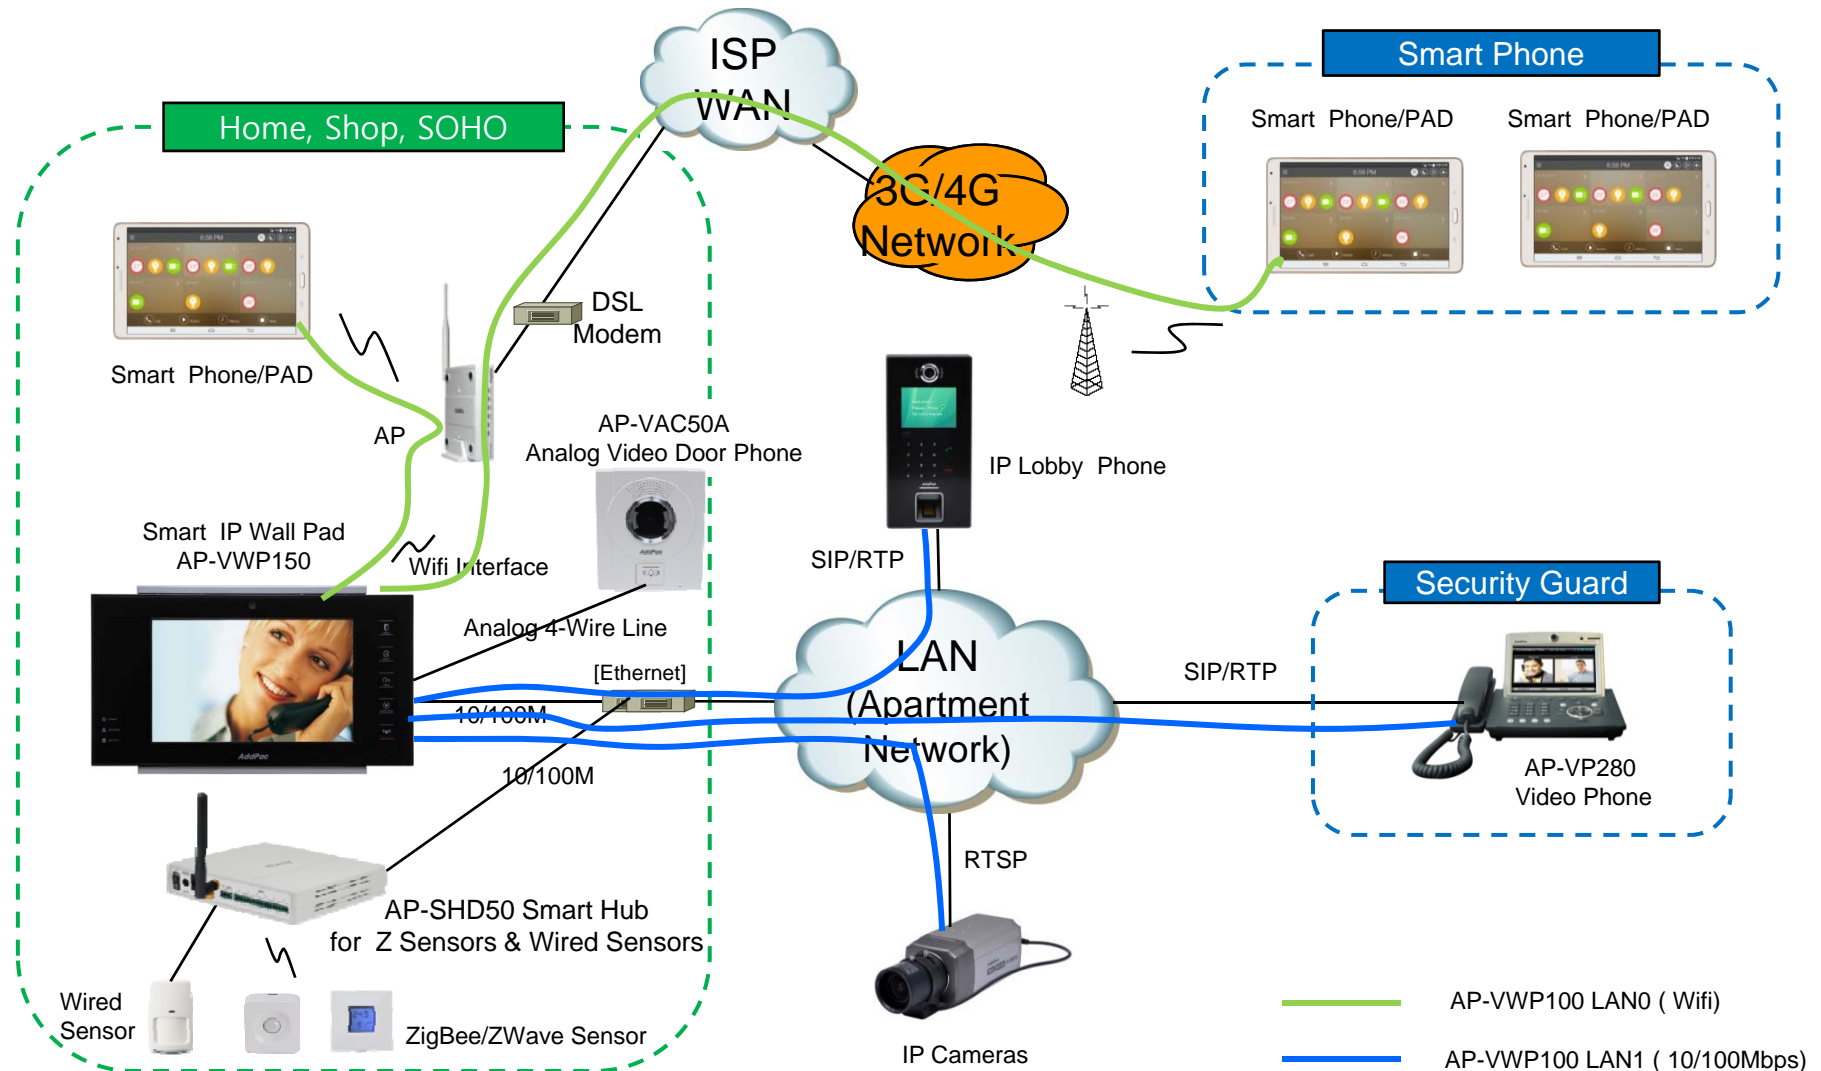

AP-VWP150

Smart IP Video Wall PAD

High Performance IP Video Wall PAD Solution

WiFi Configuration

AddPac

AddPac Technology

2014, Sales and Marketing

www.addpac.com

Contents

- AP-VWP150 WiFi Network Service Diagram
- AP-VWP150 WiFi Configuration
 - Enable WiFi Interface
 - Search WiFi
 - Set WiFi Profile (Profile Use, Change Encryption, Encryption Lists, Password)
 - Search WiFi (with Selected AP)
 - WiFi Network Information

AP-VWP150 WiFi Network Service Diagram

Enable WiFi Interface

Enable WiFi Interface

Search WiFi Interface

Set WiFi Profile

> Profile Use

Set AP Profile use

Set WiFi Profile