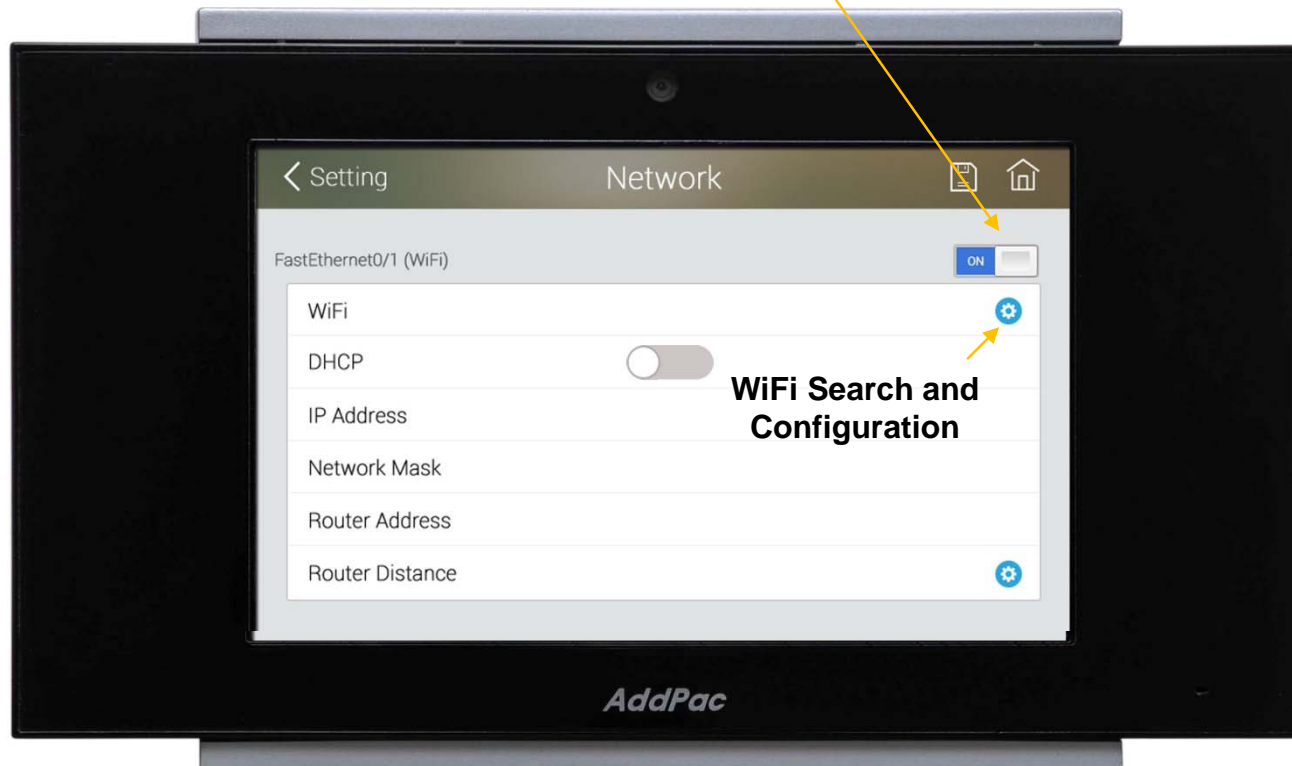

Contents

- AP-VWP150 WiFi Network Service Diagram
- AP-VWP150 WiFi Configuration
 - Enable WiFi Interface
 - Search WiFi
 - Set WiFi Profile (Profile Use, Change Encryption, Encryption Lists, Password)
 - Search WiFi (with Selected AP)
 - WiFi Network Information

AP-VWP150 WiFi Network Service Diagram

Enable WiFi Interface

Enable WiFi Interface

Search WiFi Interface

Set WiFi Profile

> Profile Use

Set AP Profile use

Set WiFi Profile