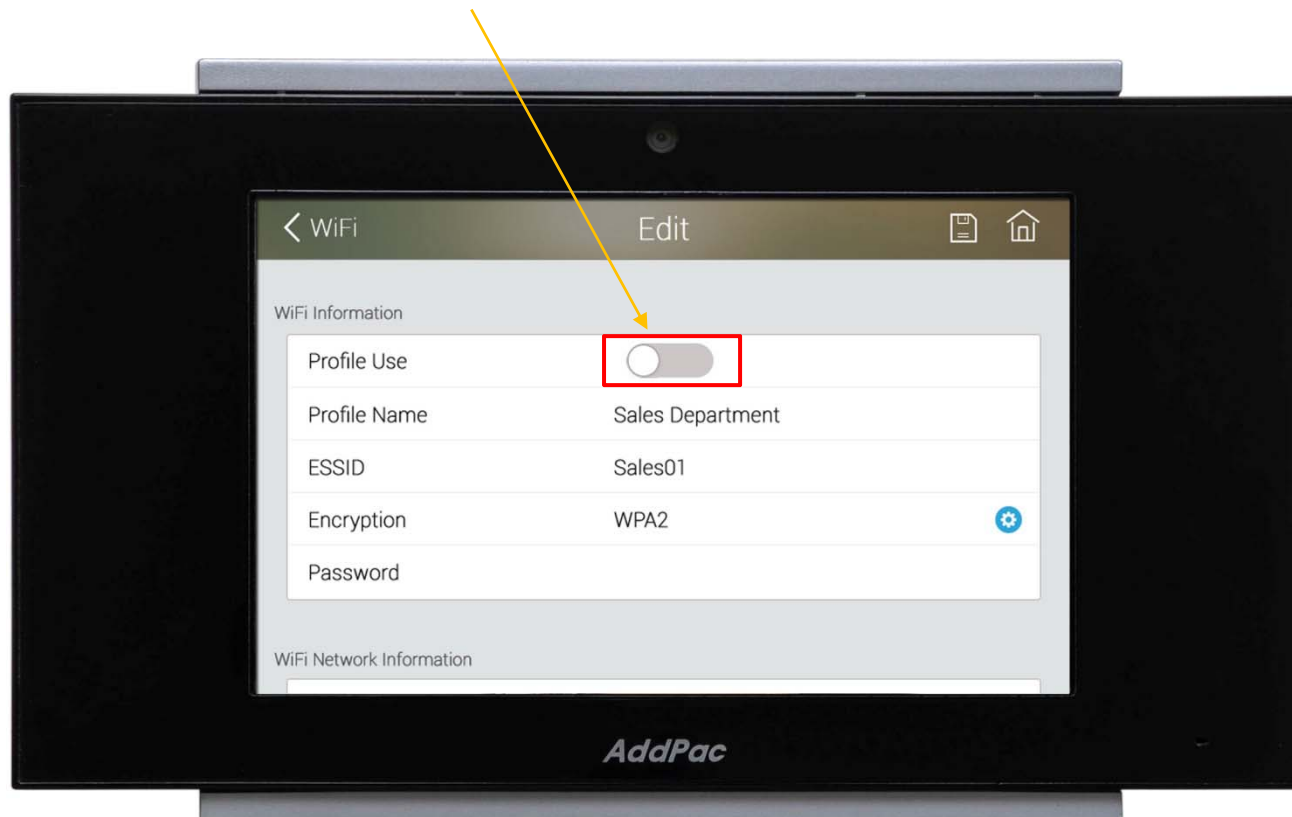

Contents

- AP-VWP150 WiFi Network Service Diagram
- AP-VWP150 WiFi Configuration
 - Enable WiFi Interface
 - Search WiFi
 - Set WiFi Profile (Profile Use, Change Encryption, Encryption Lists, Password)
 - Search WiFi (with Selected AP)
 - WiFi Network Information

AP-VWP150 WiFi Network Service Diagram

Enable WiFi Interface

Enable WiFi Interface

Search WiFi Interface

Set WiFi Profile

> Profile Use

Set AP Profile use

Set WiFi Profile

> Change Encryption

Set WiFi Profile

> Encryption Lists

Set WiFi Profile

> Password

Save Configuration

Search WiFi (with Selected AP)

Selected WiFi