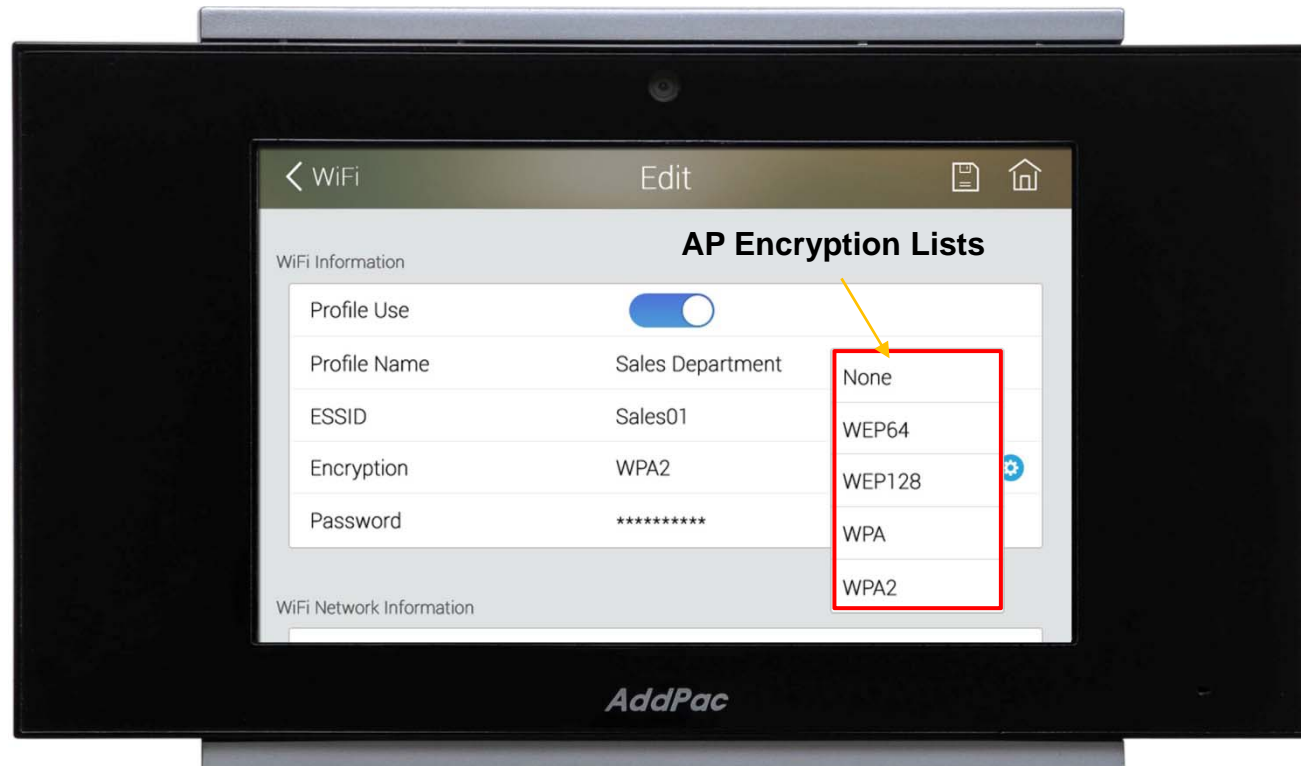

Set WiFi Profile

> Encryption Lists