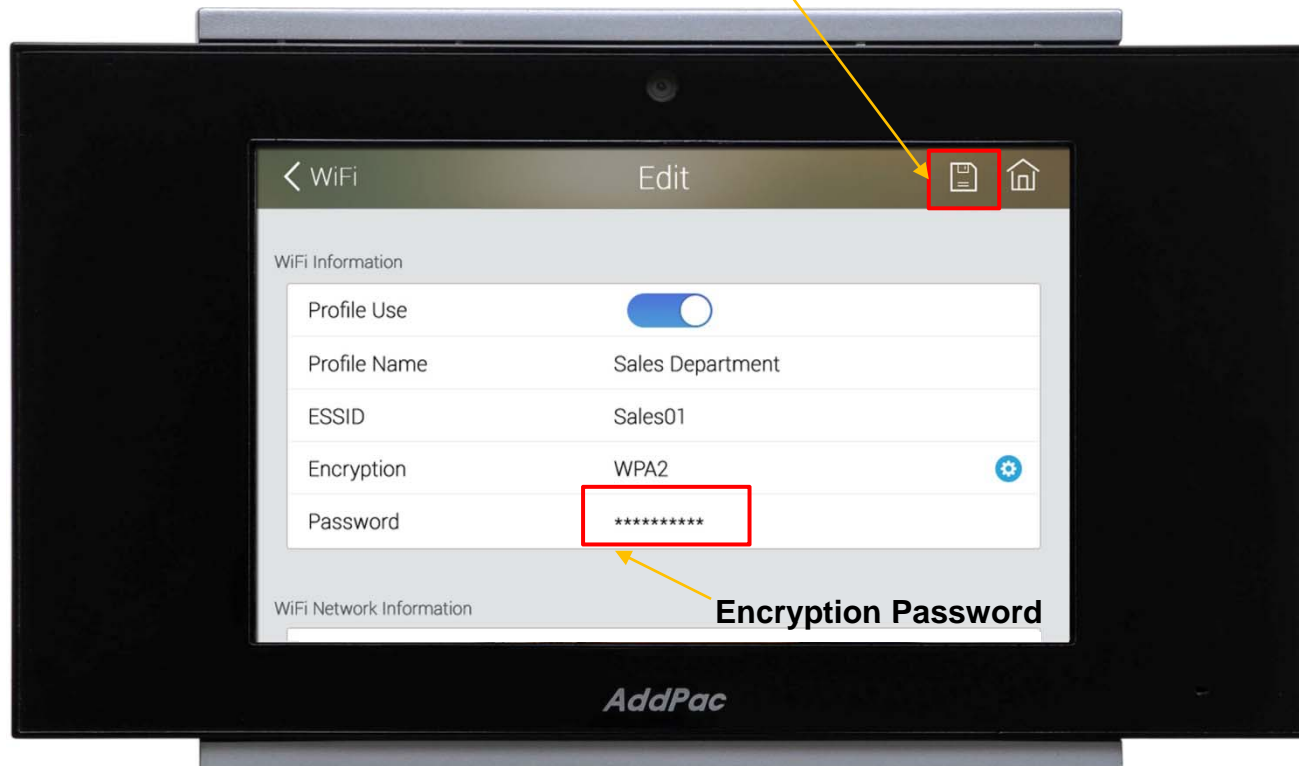

AP-VWP150 WiFi Network Service Diagram

Enable WiFi Interface

Enable WiFi Interface

Search WiFi Interface

Set WiFi Profile

> Profile Use

Set AP Profile use

Set WiFi Profile

> Change Encryption

Set WiFi Profile

> Encryption Lists

Set WiFi Profile

> Password

Save Configuration

Search WiFi (with Selected AP)

Selected WiFi