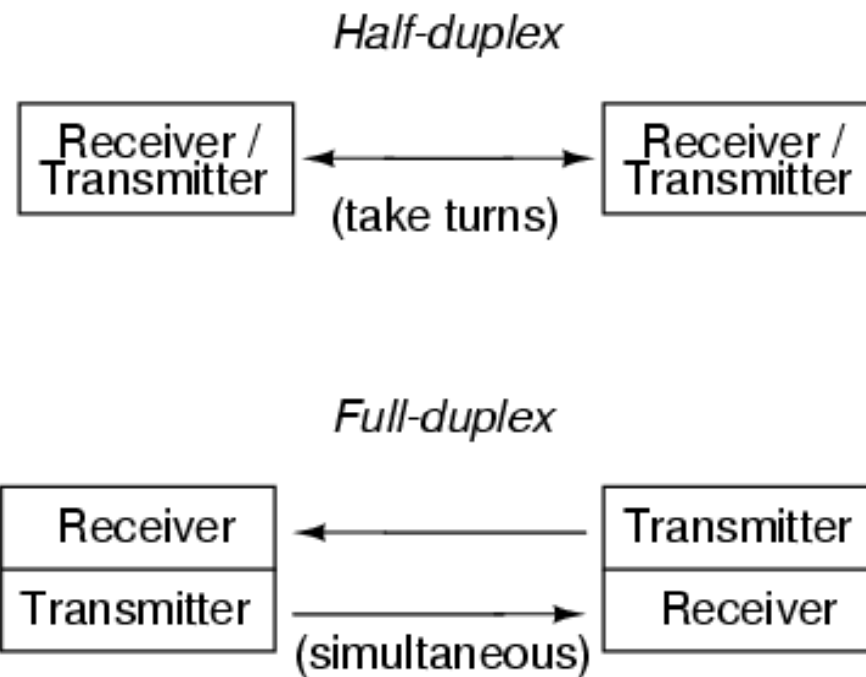

AddPac IP Video Door Phone Solution

Full Duplex AEC Service

AddPac

AddPac Technology

Sales and Marketing

www.addpac.com

Contents

- Difference between Half Duplex and Full Duplex
- Hardware Block Diagram (AddPac IP Video Door Phone)
- Acoustic Echo Canceller Specification

Full Duplex Two-Way Communication
by using AEC (acoustic echo canceller)

Difference between Half Duplex and Full Duplex

Hardware Block Diagram

RISC
CPU

High-end
DSP

AP-VAC150

AddPac

www.addpac.com

Hardware Specification

RISC
CPU

High-end
DSP

- Acoustic Echo Canceller
 - Full-duplex operation during double-talk situations
 - One channel AEC, one channel LEC up to 256ms shared
 - Cancels echoes with up to 10dB echo return
 - Advanced noise reduction(up to 20dB)