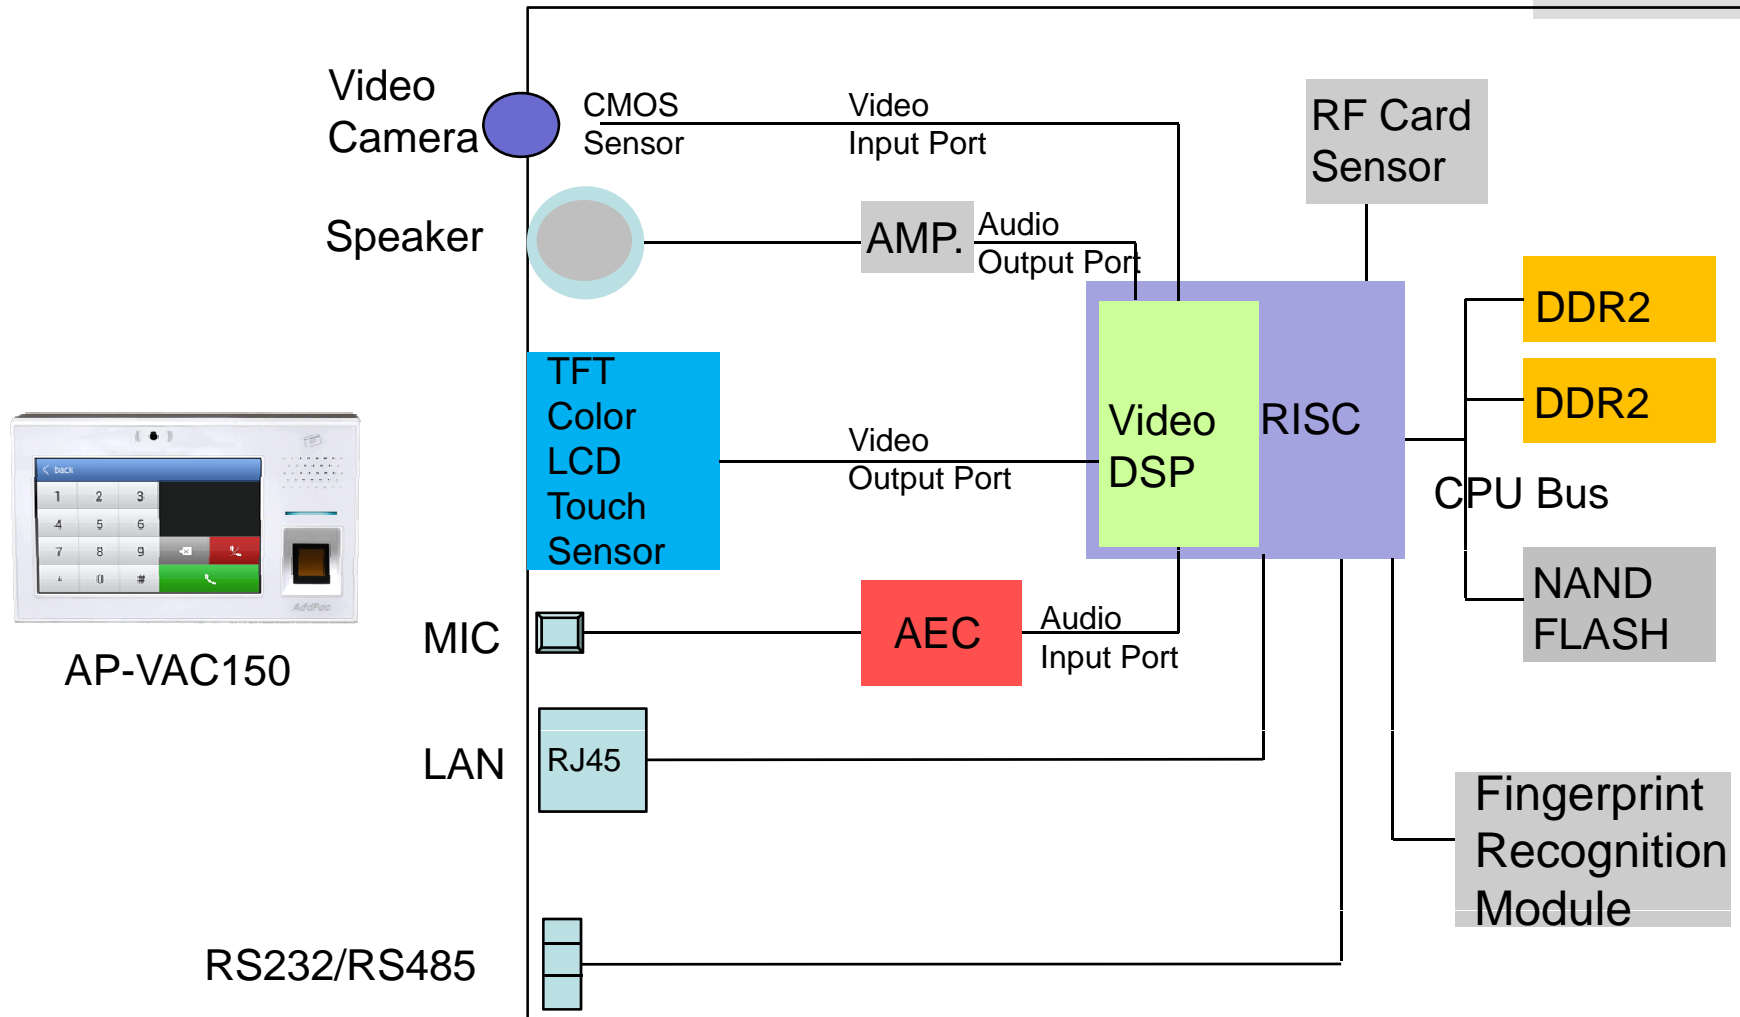

AddPac IP Video Door Phone Solution

Full Duplex AEC Service

AddPac

AddPac Technology

Sales and Marketing

www.addpac.com

Contents

- Difference between Half Duplex and Full Duplex
- Hardware Block Diagram (AddPac IP Video Door Phone)
- Acoustic Echo Canceller Specification

Full Duplex Two-Way Communication
by using AEC (acoustic echo canceller)

Difference between Half Duplex and Full Duplex

Hardware Block Diagram

RISC
CPU

High-end
DSP

AP-VAC150

AddPac

www.addpac.com

Hardware Specification

RISC
CPU

High-end
DSP

- Acoustic Echo Canceller
 - Full-duplex operation during double-talk situations
 - One channel AEC, one channel LEC up to 256ms shared
 - Cancels echoes with up to 10dB echo return
 - Advanced noise reduction(up to 20dB)