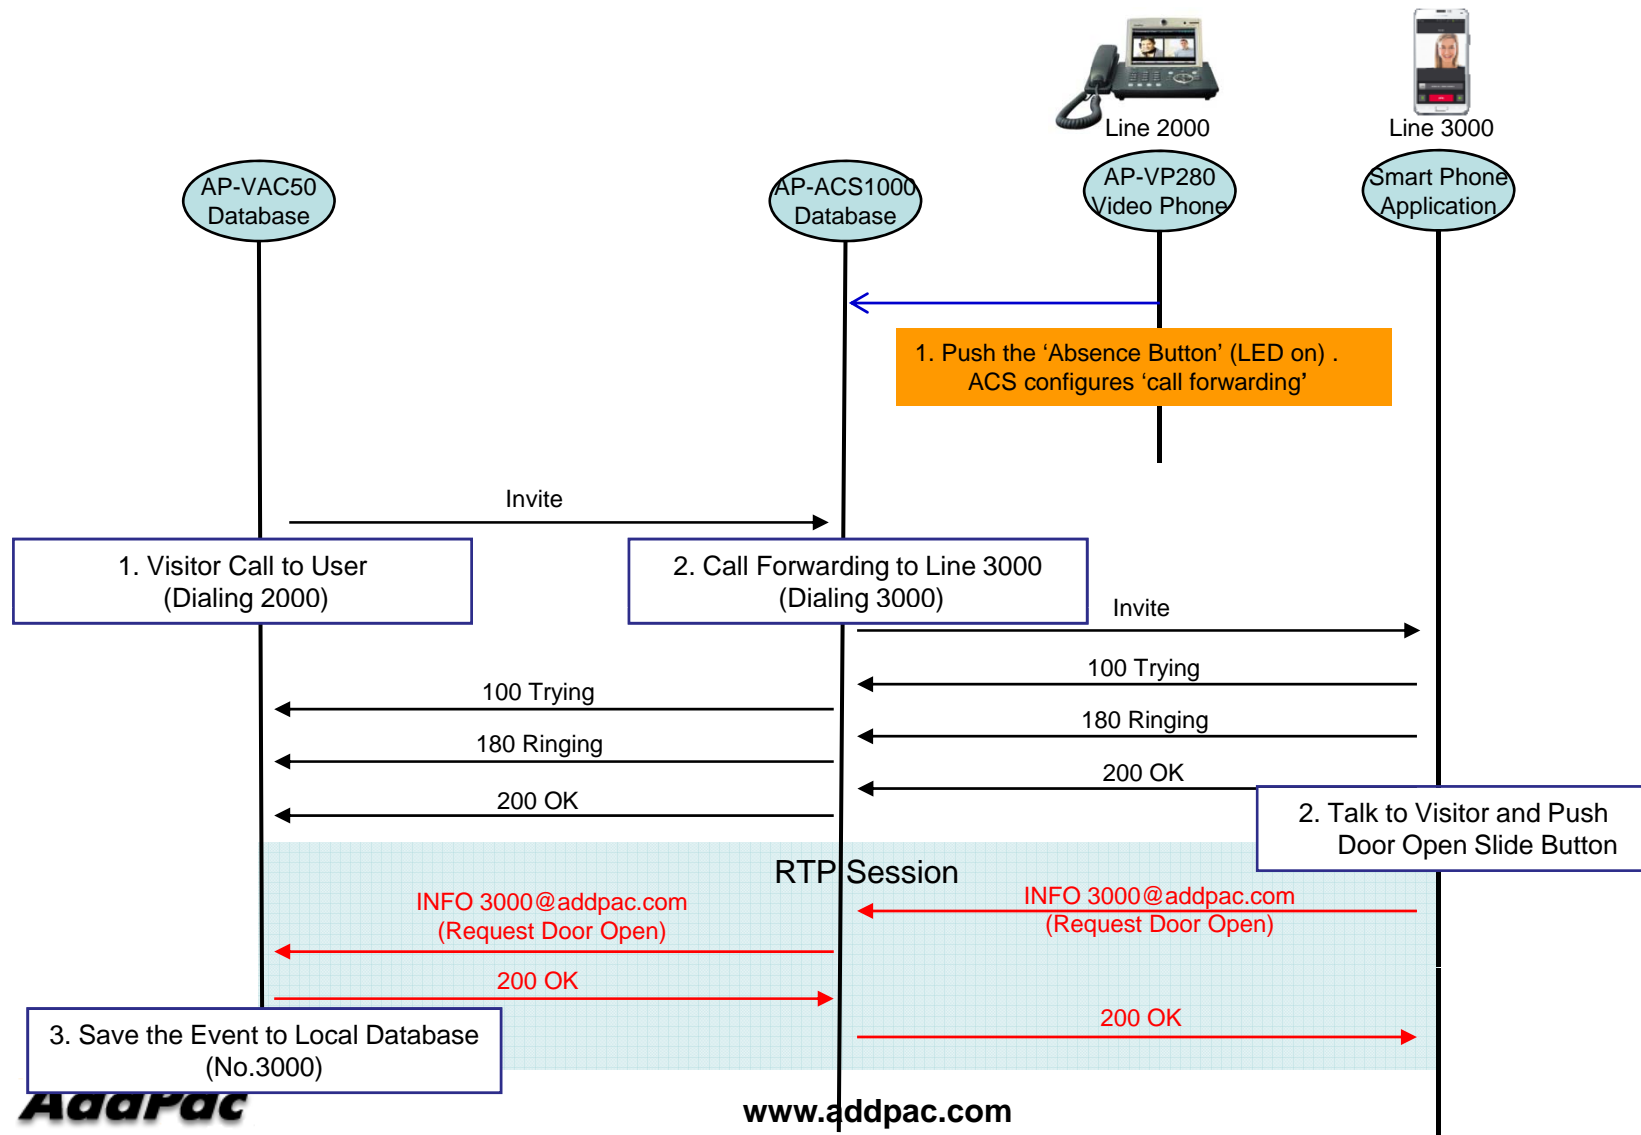

AP-SAD100 Network Service Diagram

SIP Register

Smart Door Phone Application Register to AP-ACS1000

SIP Video Call Flow

Door Open Flow

Smart Door Phone App.

Main screen (portrait)

Smart Door Phone App.

Main screen (landscape)

Smart Door Phone App.

Main screen (open the door)

Smart Door Phone App.

Application Settings

Video Phone Call Forward To Mobile Extension (Service Diagram)

Video Phone Call Forward To Mobile Extension (Call Flow Diagram)