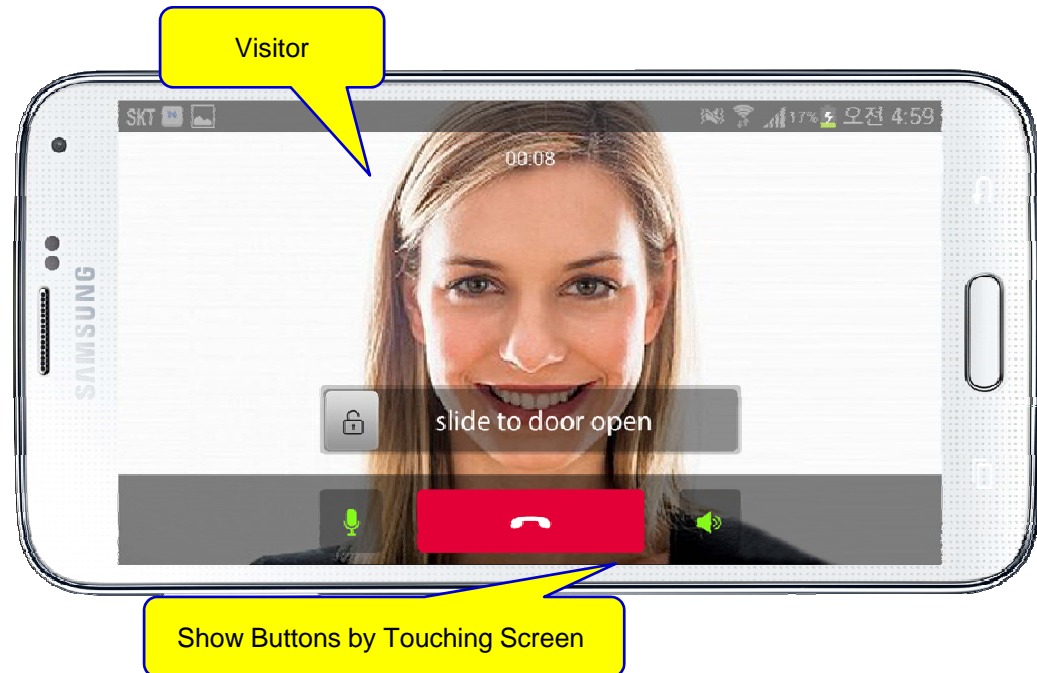

Smart Door Phone (Android App.)

AP-SAD100 Overview

- It supports receiving a video call from door side video door phone by visitor.
- It supports opening the door optionally with password.
- It supports making a video call to door side video door phone to see door side.
- It supports unidirectional video stream from door phone or bidirectional video stream to door phone optionally.
- It supports standard based SIP signaling protocol.
- It supports below voice and video codecs
 - Voice Codec : G.711ulaw/alaw, G.726
 - Video Codec : H.264, H.263. MPEG4

AP-SAD100 Network Service Diagram

SIP Register

Smart Door Phone Application Register to AP-ACS1000

SIP Video Call Flow

Door Open Flow

Smart Door Phone App.

Main screen (portrait)

Smart Door Phone App.

Main screen (landscape)

Smart Door Phone App.

Main screen (open the door)

Smart Door Phone App.

Application Settings

Video Phone Call Forward To Mobile Extension (Service Diagram)

Video Phone Call Forward To Mobile Extension (Call Flow Diagram)