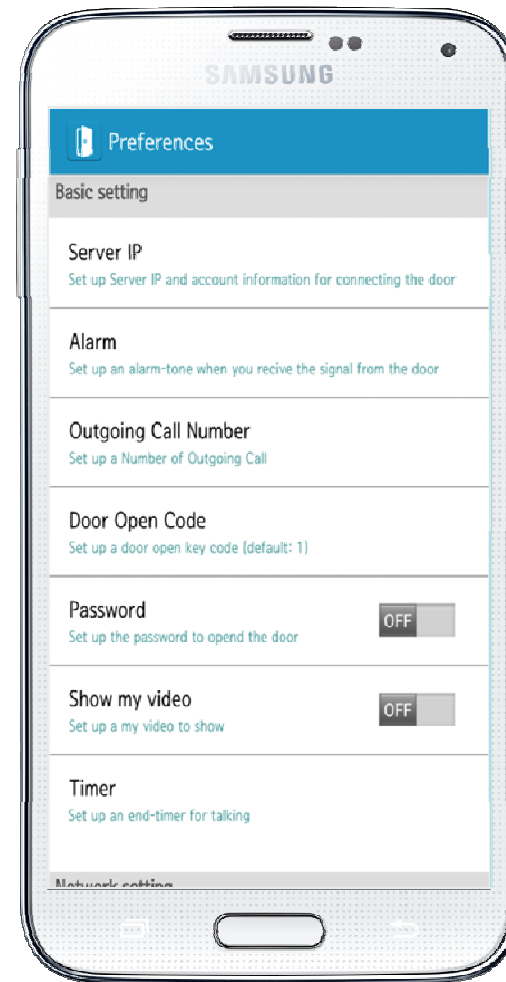

Smart Door Phone (Android App.)

AP-SAD100 Overview

- It supports receiving a video call from door side video door phone by visitor.
- It supports opening the door optionally with password.
- It supports making a video call to door side video door phone to see door side.
- It supports unidirectional video stream from door phone or bidirectional video stream to door phone optionally.
- It supports standard based SIP signaling protocol.
- It supports below voice and video codecs
 - Voice Codec : G.711ulaw/alaw, G.726
 - Video Codec : H.264, H.263. MPEG4

AP-SAD100 Network Service Diagram

SIP Register

Smart Door Phone Application Register to AP-ACS1000

SIP Video Call Flow

Door Open Flow

Smart Door Phone App.

Main screen (portrait)

Smart Door Phone App.

Main screen (landscape)

Smart Door Phone App.

Main screen (open the door)

Smart Door Phone App.

Application Settings

Video Phone Call Forward To Mobile Extension (Service Diagram)

Video Phone Call Forward To Mobile Extension (Call Flow Diagram)