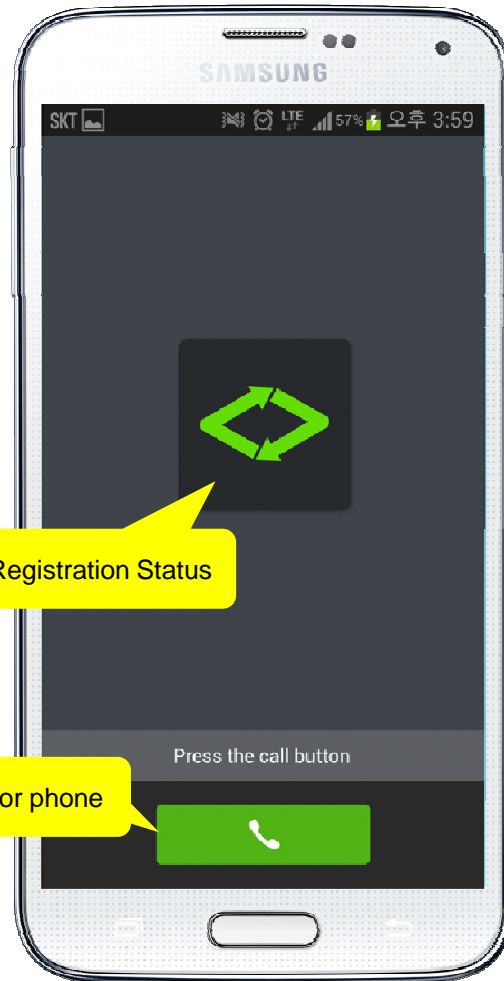

Smart Door Phone (Android App.)

AP-SAD100 Overview

- It supports receiving a video call from door side video door phone by visitor.
- It supports opening the door optionally with password.
- It supports making a video call to door side video door phone to see door side.
- It supports unidirectional video stream from door phone or bidirectional video stream to door phone optionally.
- It supports standard based SIP signaling protocol.
- It supports below voice and video codecs
 - Voice Codec : G.711ulaw/alaw, G.726
 - Video Codec : H.264, H.263. MPEG4

AP-SAD100 Network Service Diagram

SIP Register

Smart Door Phone Application Register to AP-ACS1000

SIP Video Call Flow

Door Open Flow

Smart Door Phone App.

Main screen (portrait)

Smart Door Phone App.

Main screen (landscape)

Smart Door Phone App.

Main screen (open the door)

Smart Door Phone App.

Application Settings

Video Phone Call Forward To Mobile Extension (Service Diagram)

Video Phone Call Forward To Mobile Extension (Call Flow Diagram)