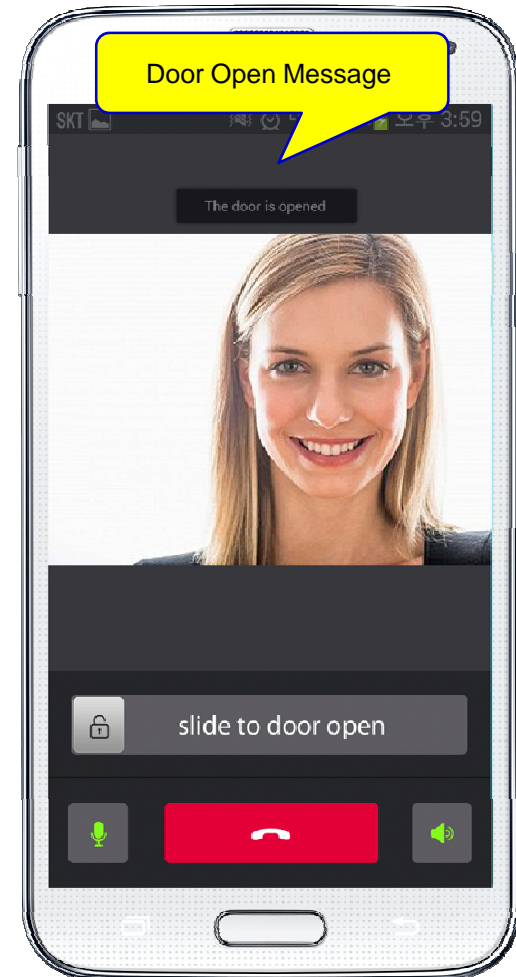

Video Phone Call Forwarding to Smart Phone

AddPac

AddPac Technology

2015, Sales and Marketing

Contents

- AddPac Smart Door Phone Appl.
 - AP-SAD100 Android Door Phone Appl. Overview
 - AP-SAD100 Network Service Diagram
 - AP-SAD100 SIP Register Diagram
 - AP-SAD100 SIP Video Call Flow Diagram
 - AP-SAD100 UI Design
 - AP-SAD100 Setting and Configuration
- AP-VP280 Video Phone Call Forwarding to Smart Phone
 - Service Diagram
 - SIP Call Flow

Smart Door Phone (Android App.)

AP-SAD100 Overview

- It supports receiving a video call from door side video door phone by visitor.
- It supports opening the door optionally with password.
- It supports making a video call to door side video door phone to see door side.
- It supports unidirectional video stream from door phone or bidirectional video stream to door phone optionally.
- It supports standard based SIP signaling protocol.
- It supports below voice and video codecs
 - Voice Codec : G.711ulaw/alaw, G.726
 - Video Codec : H.264, H.263. MPEG4

AP-SAD100 Network Service Diagram

SIP Register

Smart Door Phone Application Register to AP-ACS1000

SIP Video Call Flow

Door Open Flow

Smart Door Phone App.

Main screen (portrait)

Smart Door Phone App.

Main screen (landscape)

Smart Door Phone App.

Main screen (open the door)

Smart Door Phone App.

Application Settings

Video Phone Call Forward To Mobile Extension (Service Diagram)

Video Phone Call Forward To Mobile Extension (Call Flow Diagram)