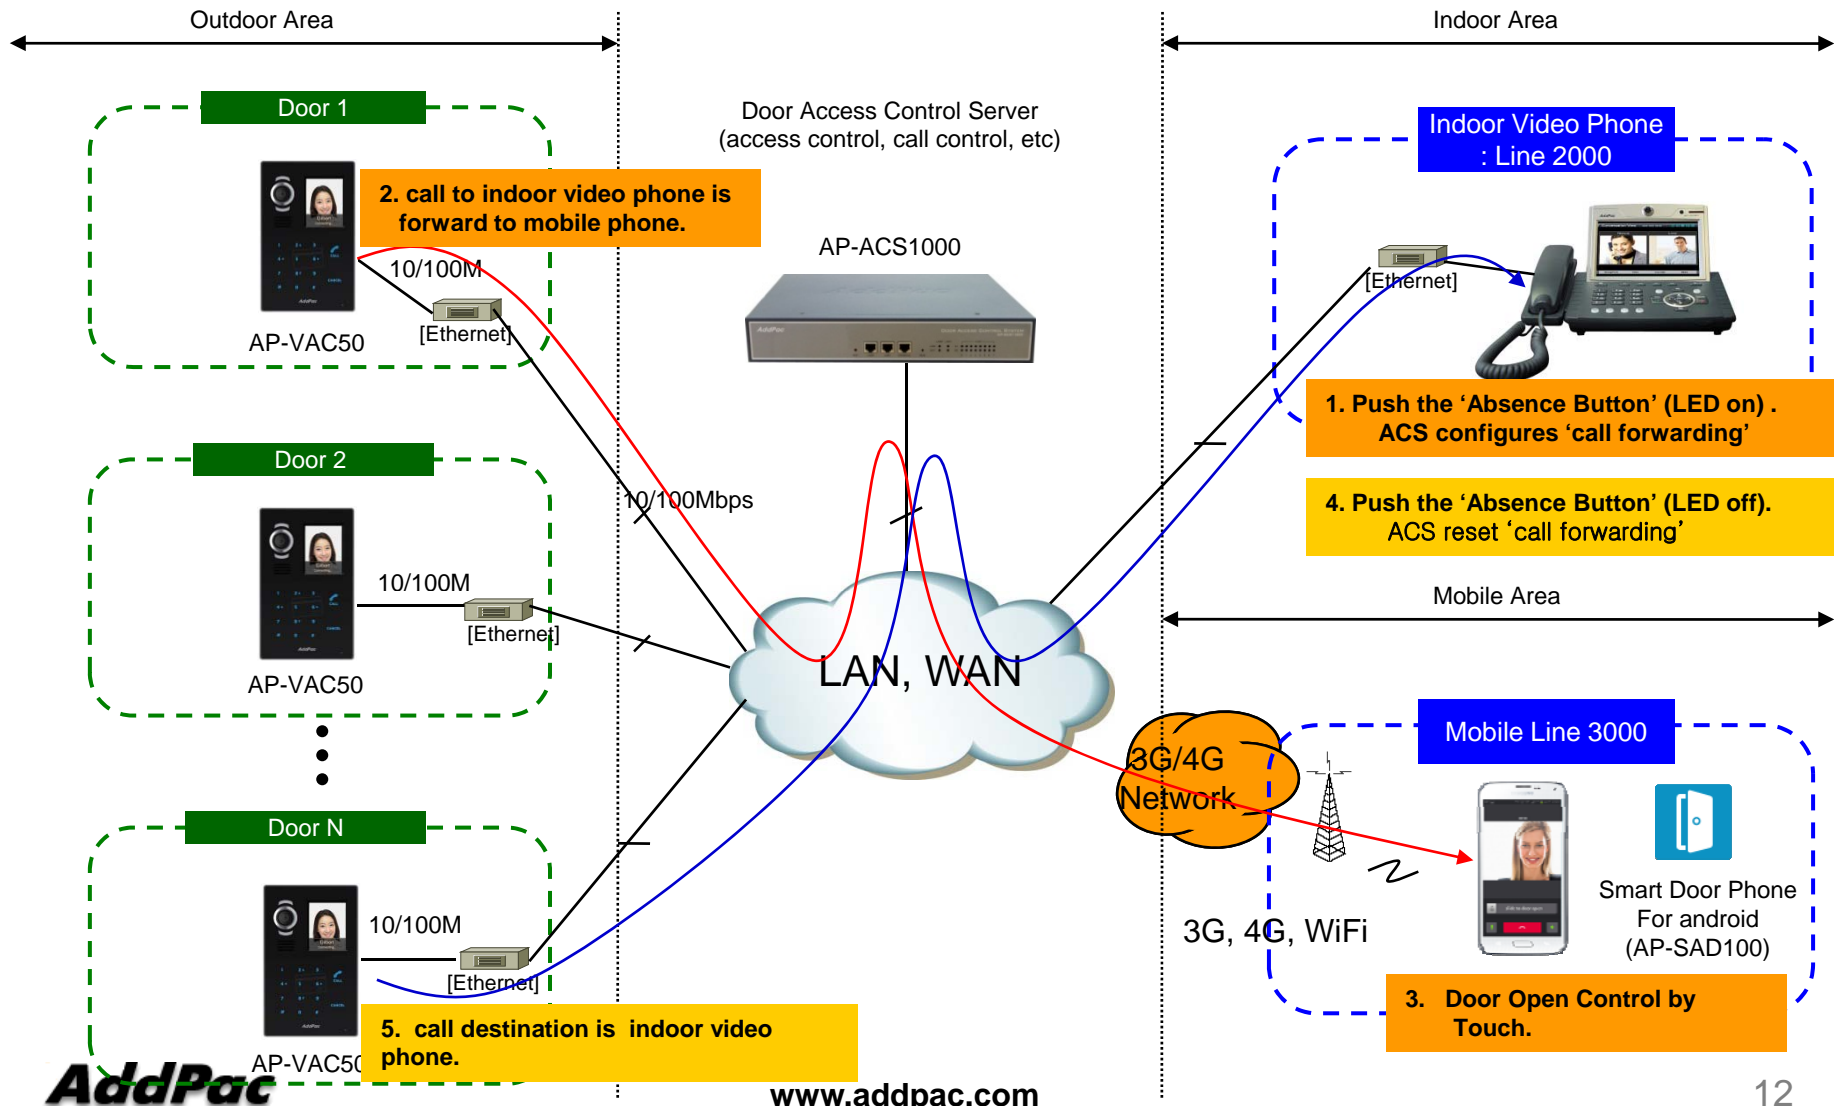

Smart Door Phone (Android App.)

AP-SAD100 Overview

- It supports receiving a video call from door side video door phone by visitor.
- It supports opening the door optionally with password.
- It supports making a video call to door side video door phone to see door side.
- It supports unidirectional video stream from door phone or bidirectional video stream to door phone optionally.
- It supports standard based SIP signaling protocol.
- It supports below voice and video codecs
 - Voice Codec : G.711ulaw/alaw, G.726
 - Video Codec : H.264, H.263. MPEG4

AP-SAD100 Network Service Diagram

SIP Register

Smart Door Phone Application Register to AP-ACS1000

SIP Video Call Flow

Door Open Flow

Smart Door Phone App.

Main screen (portrait)

Smart Door Phone App.

Main screen (landscape)

Smart Door Phone App.

Main screen (open the door)

Smart Door Phone App.

Application Settings

Video Phone Call Forward To Mobile Extension (Service Diagram)

Video Phone Call Forward To Mobile Extension (Call Flow Diagram)