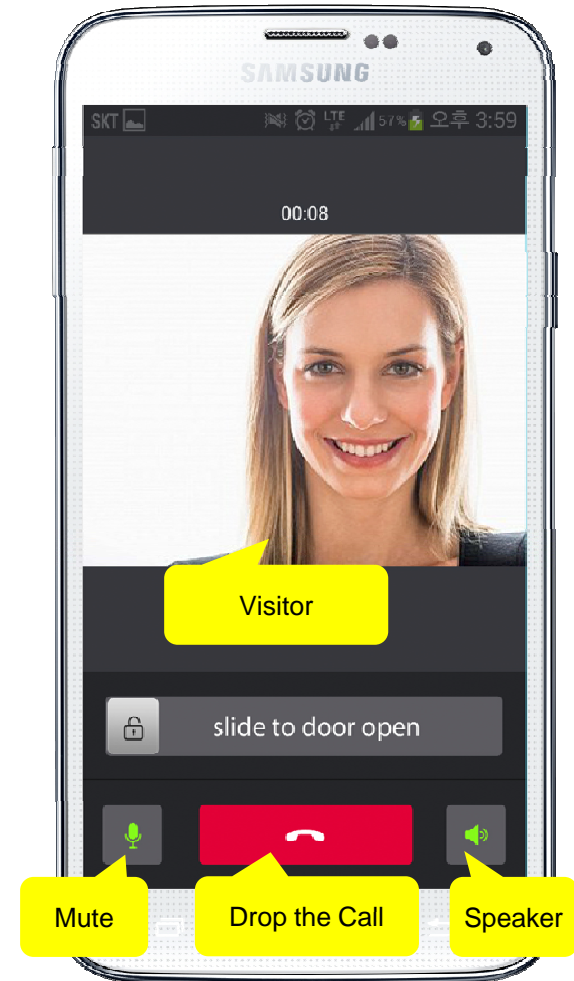

Smart Door Phone (Android App.)

AP-SAD100 Overview

- It supports receiving a video call from door side video door phone by visitor.
- It supports opening the door optionally with password.
- It supports making a video call to door side video door phone to see door side.
- It supports unidirectional video stream from door phone or bidirectional video stream to door phone optionally.
- It supports standard based SIP signaling protocol.
- It supports below voice and video codecs
 - Voice Codec : G.711ulaw/alaw, G.726
 - Video Codec : H.264, H.263. MPEG4

AP-SAD100 Network Service Diagram

SIP Register

Smart Door Phone Application Register to AP-ACS1000

SIP Video Call Flow

Door Open Flow

Smart Door Phone App.

Main screen (portrait)

Smart Door Phone App.

Main screen (landscape)

Smart Door Phone App.

Main screen (open the door)

Smart Door Phone App.

Application Settings

Video Phone Call Forward To Mobile Extension (Service Diagram)

Video Phone Call Forward To Mobile Extension (Call Flow Diagram)