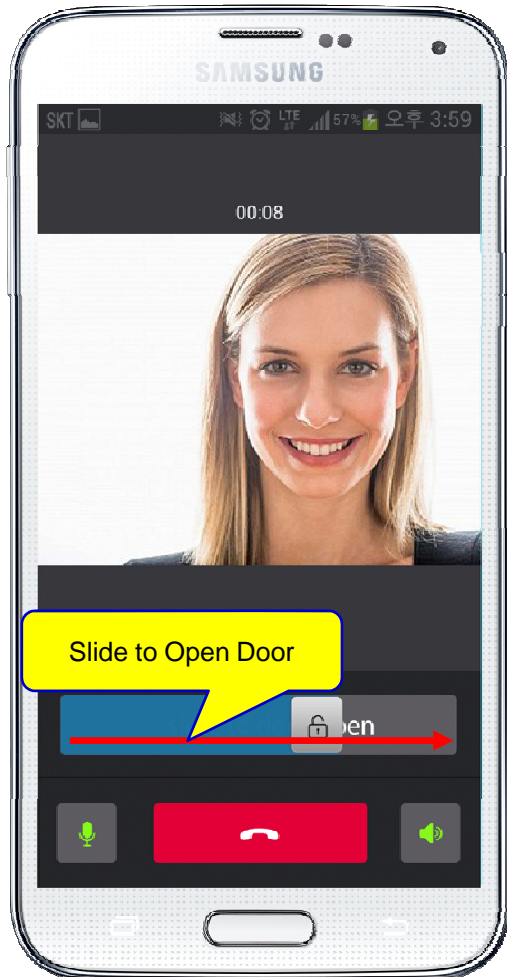

Video Phone Call Forwarding to Smart Phone

AddPac

AddPac Technology

2015, Sales and Marketing

Contents

- AddPac Smart Door Phone Appl.
 - AP-SAD100 Android Door Phone Appl. Overview
 - AP-SAD100 Network Service Diagram
 - AP-SAD100 SIP Register Diagram
 - AP-SAD100 SIP Video Call Flow Diagram
 - AP-SAD100 UI Design
 - AP-SAD100 Setting and Configuration
- AP-VP280 Video Phone Call Forwarding to Smart Phone
 - Service Diagram
 - SIP Call Flow

Smart Door Phone (Android App.)

AP-SAD100 Overview

- It supports receiving a video call from door side video door phone by visitor.
- It supports opening the door optionally with password.
- It supports making a video call to door side video door phone to see door side.
- It supports unidirectional video stream from door phone or bidirectional video stream to door phone optionally.
- It supports standard based SIP signaling protocol.
- It supports below voice and video codecs
 - Voice Codec : G.711ulaw/alaw, G.726
 - Video Codec : H.264, H.263. MPEG4

AP-SAD100 Network Service Diagram

SIP Register

Smart Door Phone Application Register to AP-ACS1000

SIP Video Call Flow

Door Open Flow

Smart Door Phone App.

Main screen (portrait)

Smart Door Phone App.

Main screen (landscape)

Smart Door Phone App.

Main screen (open the door)

Smart Door Phone App.

Application Settings

Video Phone Call Forward To Mobile Extension (Service Diagram)

Video Phone Call Forward To Mobile Extension (Call Flow Diagram)