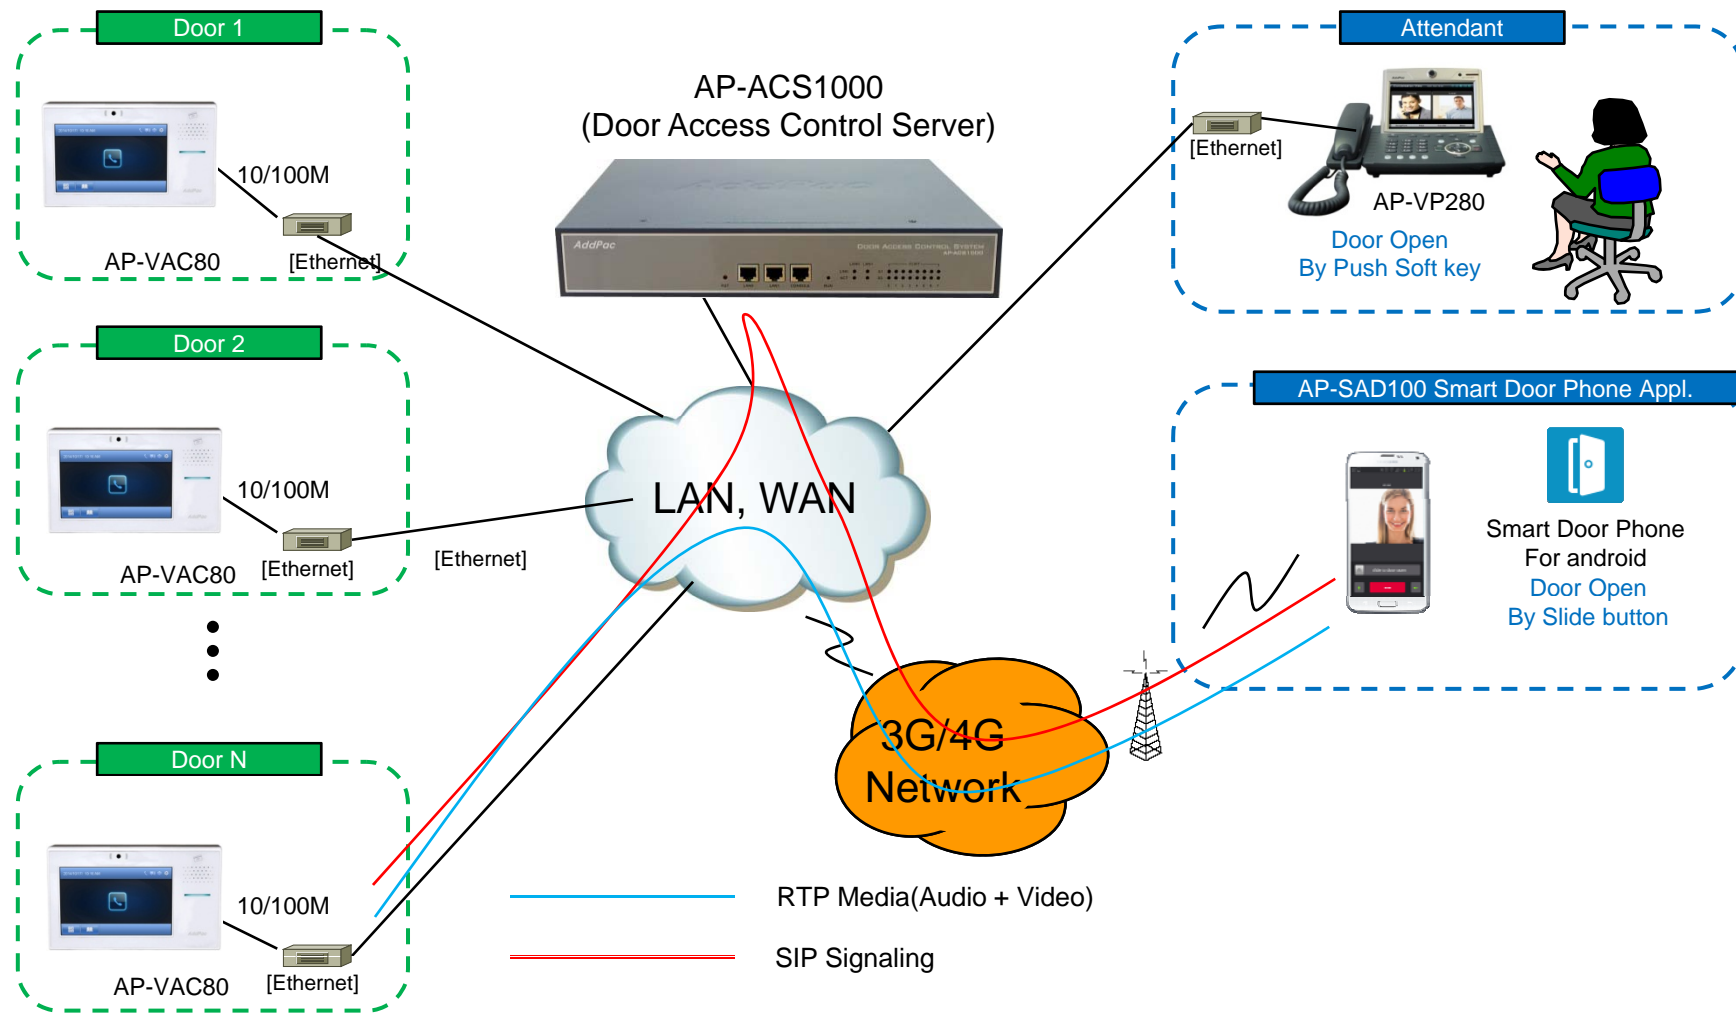

Video Phone Call Forwarding to Smart Phone

AddPac

AddPac Technology

2015, Sales and Marketing

Contents

- AddPac Smart Door Phone Appl.
 - AP-SAD100 Android Door Phone Appl. Overview
 - AP-SAD100 Network Service Diagram
 - AP-SAD100 SIP Register Diagram
 - AP-SAD100 SIP Video Call Flow Diagram
 - AP-SAD100 UI Design
 - AP-SAD100 Setting and Configuration
- AP-VP280 Video Phone Call Forwarding to Smart Phone
 - Service Diagram
 - SIP Call Flow

Smart Door Phone (Android App.)

AP-SAD100 Overview

- It supports receiving a video call from door side video door phone by visitor.
- It supports opening the door optionally with password.
- It supports making a video call to door side video door phone to see door side.
- It supports unidirectional video stream from door phone or bidirectional video stream to door phone optionally.
- It supports standard based SIP signaling protocol.
- It supports below voice and video codecs
 - Voice Codec : G.711ulaw/alaw, G.726
 - Video Codec : H.264, H.263. MPEG4

AP-SAD100 Network Service Diagram

SIP Register

Smart Door Phone Application Register to AP-ACS1000

SIP Video Call Flow

Door Open Flow

Smart Door Phone App.

Main screen (portrait)

Smart Door Phone App.

Main screen (landscape)

Smart Door Phone App.

Main screen (open the door)

Smart Door Phone App.

Application Settings

Video Phone Call Forward To Mobile Extension (Service Diagram)

Video Phone Call Forward To Mobile Extension (Call Flow Diagram)