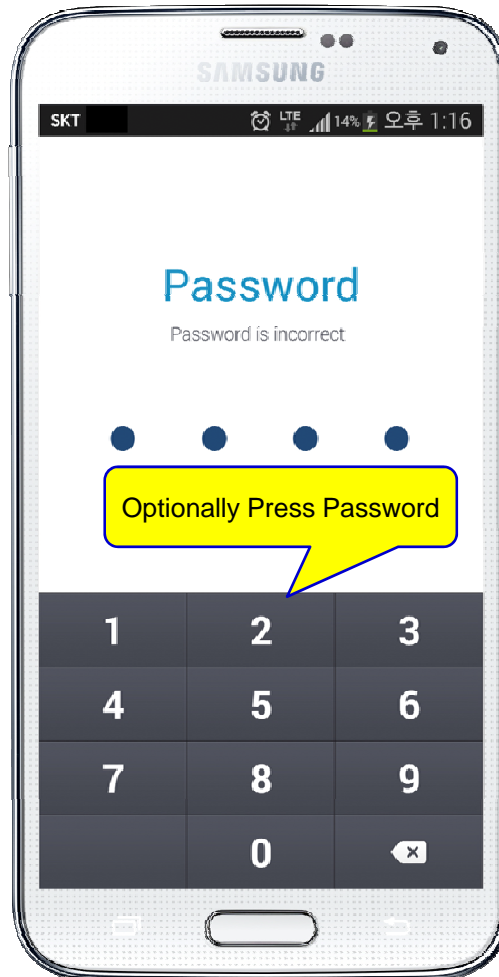

Video Phone Call Forwarding to Smart Phone

AddPac

AddPac Technology

2015, Sales and Marketing

Contents

- AddPac Smart Door Phone Appl.
 - AP-SAD100 Android Door Phone Appl. Overview
 - AP-SAD100 Network Service Diagram
 - AP-SAD100 SIP Register Diagram
 - AP-SAD100 SIP Video Call Flow Diagram
 - AP-SAD100 UI Design
 - AP-SAD100 Setting and Configuration
- AP-VP280 Video Phone Call Forwarding to Smart Phone
 - Service Diagram
 - SIP Call Flow

Smart Door Phone (Android App.)

AP-SAD100 Overview

- It supports receiving a video call from door side video door phone by visitor.
- It supports opening the door optionally with password.
- It supports making a video call to door side video door phone to see door side.
- It supports unidirectional video stream from door phone or bidirectional video stream to door phone optionally.
- It supports standard based SIP signaling protocol.
- It supports below voice and video codecs
 - Voice Codec : G.711ulaw/alaw, G.726
 - Video Codec : H.264, H.263. MPEG4

AP-SAD100 Network Service Diagram

SIP Register

Smart Door Phone Application Register to AP-ACS1000

SIP Video Call Flow

Door Open Flow

Smart Door Phone App.

Main screen (portrait)

Smart Door Phone App.

Main screen (landscape)

Smart Door Phone App.

Main screen (open the door)

Smart Door Phone App.

Application Settings

Video Phone Call Forward To Mobile Extension (Service Diagram)

Video Phone Call Forward To Mobile Extension (Call Flow Diagram)