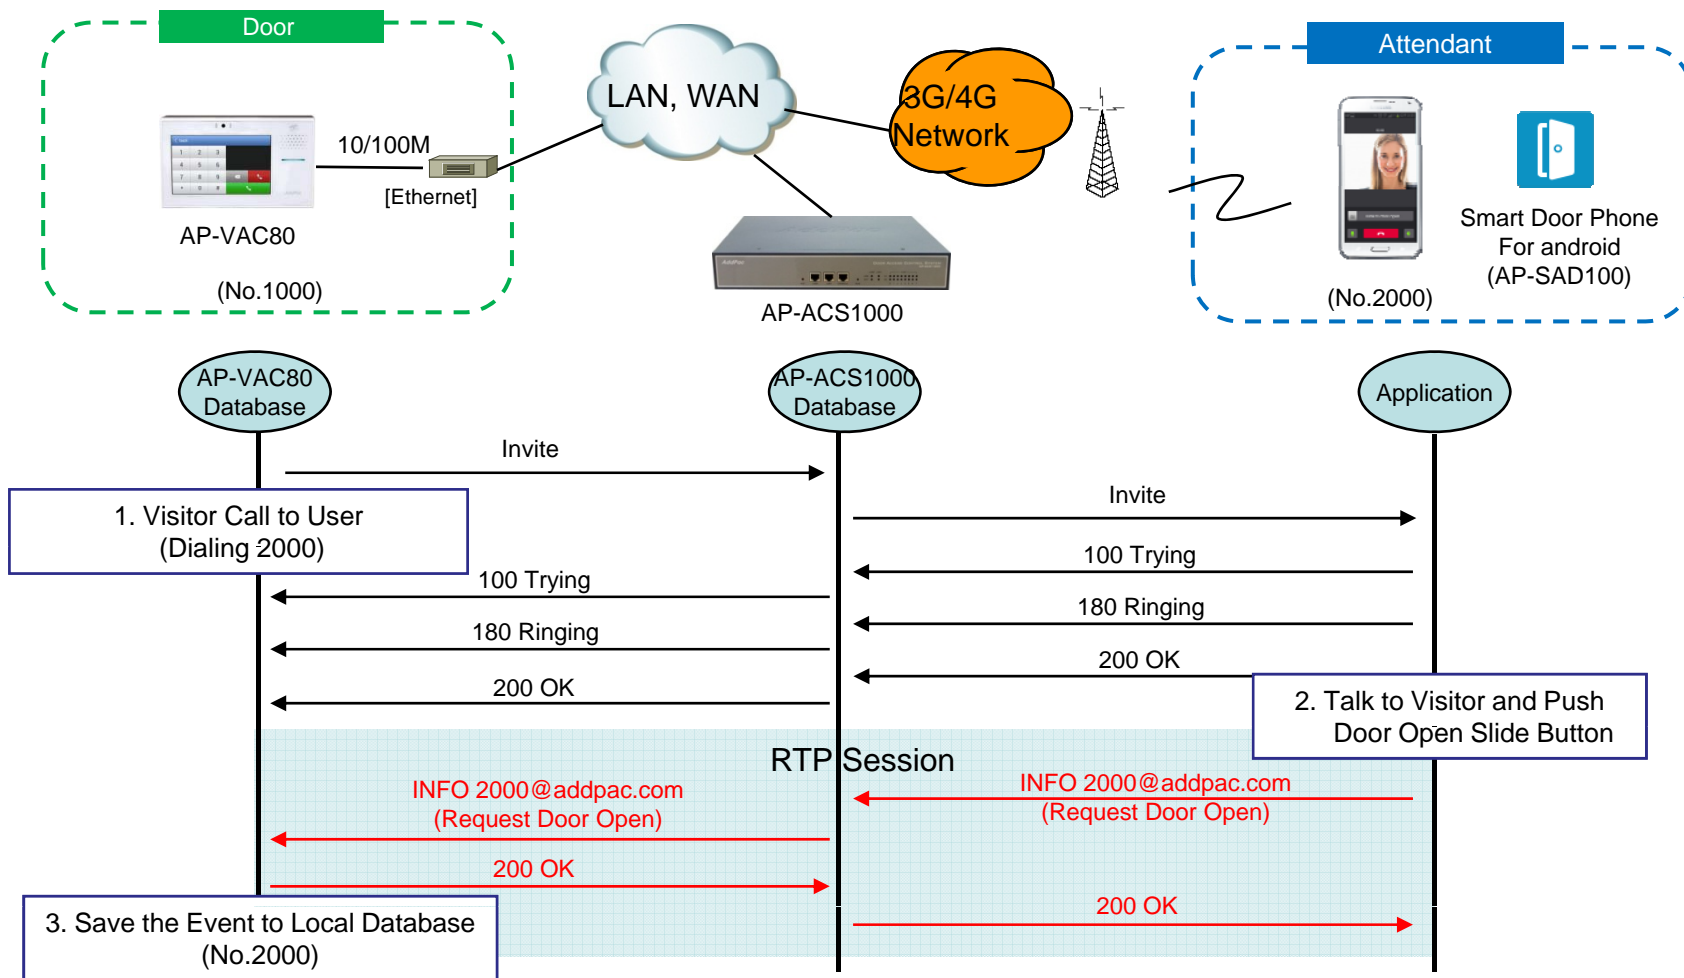

Smart Door Phone (Android App.)

AP-SAD100 Overview

- It supports receiving a video call from door side video door phone by visitor.
- It supports opening the door optionally with password.
- It supports making a video call to door side video door phone to see door side.
- It supports unidirectional video stream from door phone or bidirectional video stream to door phone optionally.
- It supports standard based SIP signaling protocol.
- It supports below voice and video codecs
 - Voice Codec : G.711ulaw/alaw, G.726
 - Video Codec : H.264, H.263. MPEG4

AP-SAD100 Network Service Diagram

SIP Register

Smart Door Phone Application Register to AP-ACS1000

SIP Video Call Flow

Door Open Flow

Smart Door Phone App.

Main screen (portrait)

Smart Door Phone App.

Main screen (landscape)

Smart Door Phone App.

Main screen (open the door)

Smart Door Phone App.

Application Settings

Video Phone Call Forward To Mobile Extension (Service Diagram)

Video Phone Call Forward To Mobile Extension (Call Flow Diagram)