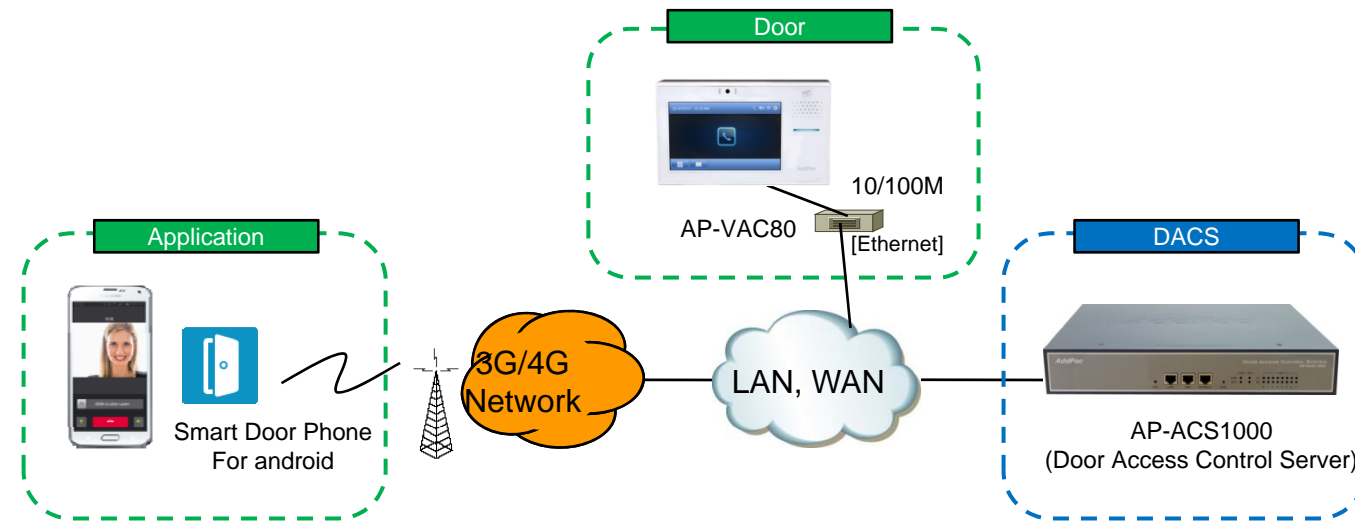

Video Phone Call Forwarding to Smart Phone

AddPac

AddPac Technology

2015, Sales and Marketing

Contents

- AddPac Smart Door Phone Appl.
 - AP-SAD100 Android Door Phone Appl. Overview
 - AP-SAD100 Network Service Diagram
 - AP-SAD100 SIP Register Diagram
 - AP-SAD100 SIP Video Call Flow Diagram
 - AP-SAD100 UI Design
 - AP-SAD100 Setting and Configuration
- AP-VP280 Video Phone Call Forwarding to Smart Phone
 - Service Diagram
 - SIP Call Flow

Smart Door Phone (Android App.)

AP-SAD100 Overview

- It supports receiving a video call from door side video door phone by visitor.
- It supports opening the door optionally with password.
- It supports making a video call to door side video door phone to see door side.
- It supports unidirectional video stream from door phone or bidirectional video stream to door phone optionally.
- It supports standard based SIP signaling protocol.
- It supports below voice and video codecs
 - Voice Codec : G.711ulaw/alaw, G.726
 - Video Codec : H.264, H.263. MPEG4

AP-SAD100 Network Service Diagram

SIP Register

Smart Door Phone Application Register to AP-ACS1000

SIP Video Call Flow

Door Open Flow

Smart Door Phone App.

Main screen (portrait)

Smart Door Phone App.

Main screen (landscape)

Smart Door Phone App.

Main screen (open the door)

Smart Door Phone App.

Application Settings

Video Phone Call Forward To Mobile Extension (Service Diagram)

Video Phone Call Forward To Mobile Extension (Call Flow Diagram)