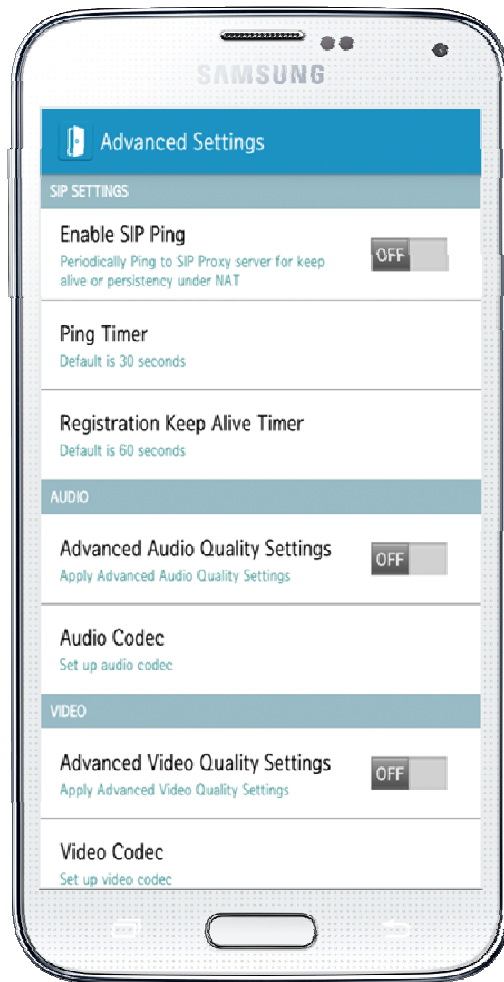

Smart Door Phone (Android App.)

AP-SAD100 Overview

- It supports receiving a video call from door side video door phone by visitor.
- It supports opening the door optionally with password.
- It supports making a video call to door side video door phone to see door side.
- It supports unidirectional video stream from door phone or bidirectional video stream to door phone optionally.
- It supports standard based SIP signaling protocol.
- It supports below voice and video codecs
 - Voice Codec : G.711ulaw/alaw, G.726
 - Video Codec : H.264, H.263. MPEG4

AP-SAD100 Network Service Diagram

SIP Register

Smart Door Phone Application Register to AP-ACS1000

SIP Video Call Flow

Door Open Flow

Smart Door Phone App.

Main screen (portrait)

Smart Door Phone App.

Main screen (landscape)

Smart Door Phone App.

Main screen (open the door)

Smart Door Phone App.

Application Settings

Video Phone Call Forward To Mobile Extension (Service Diagram)

Video Phone Call Forward To Mobile Extension (Call Flow Diagram)