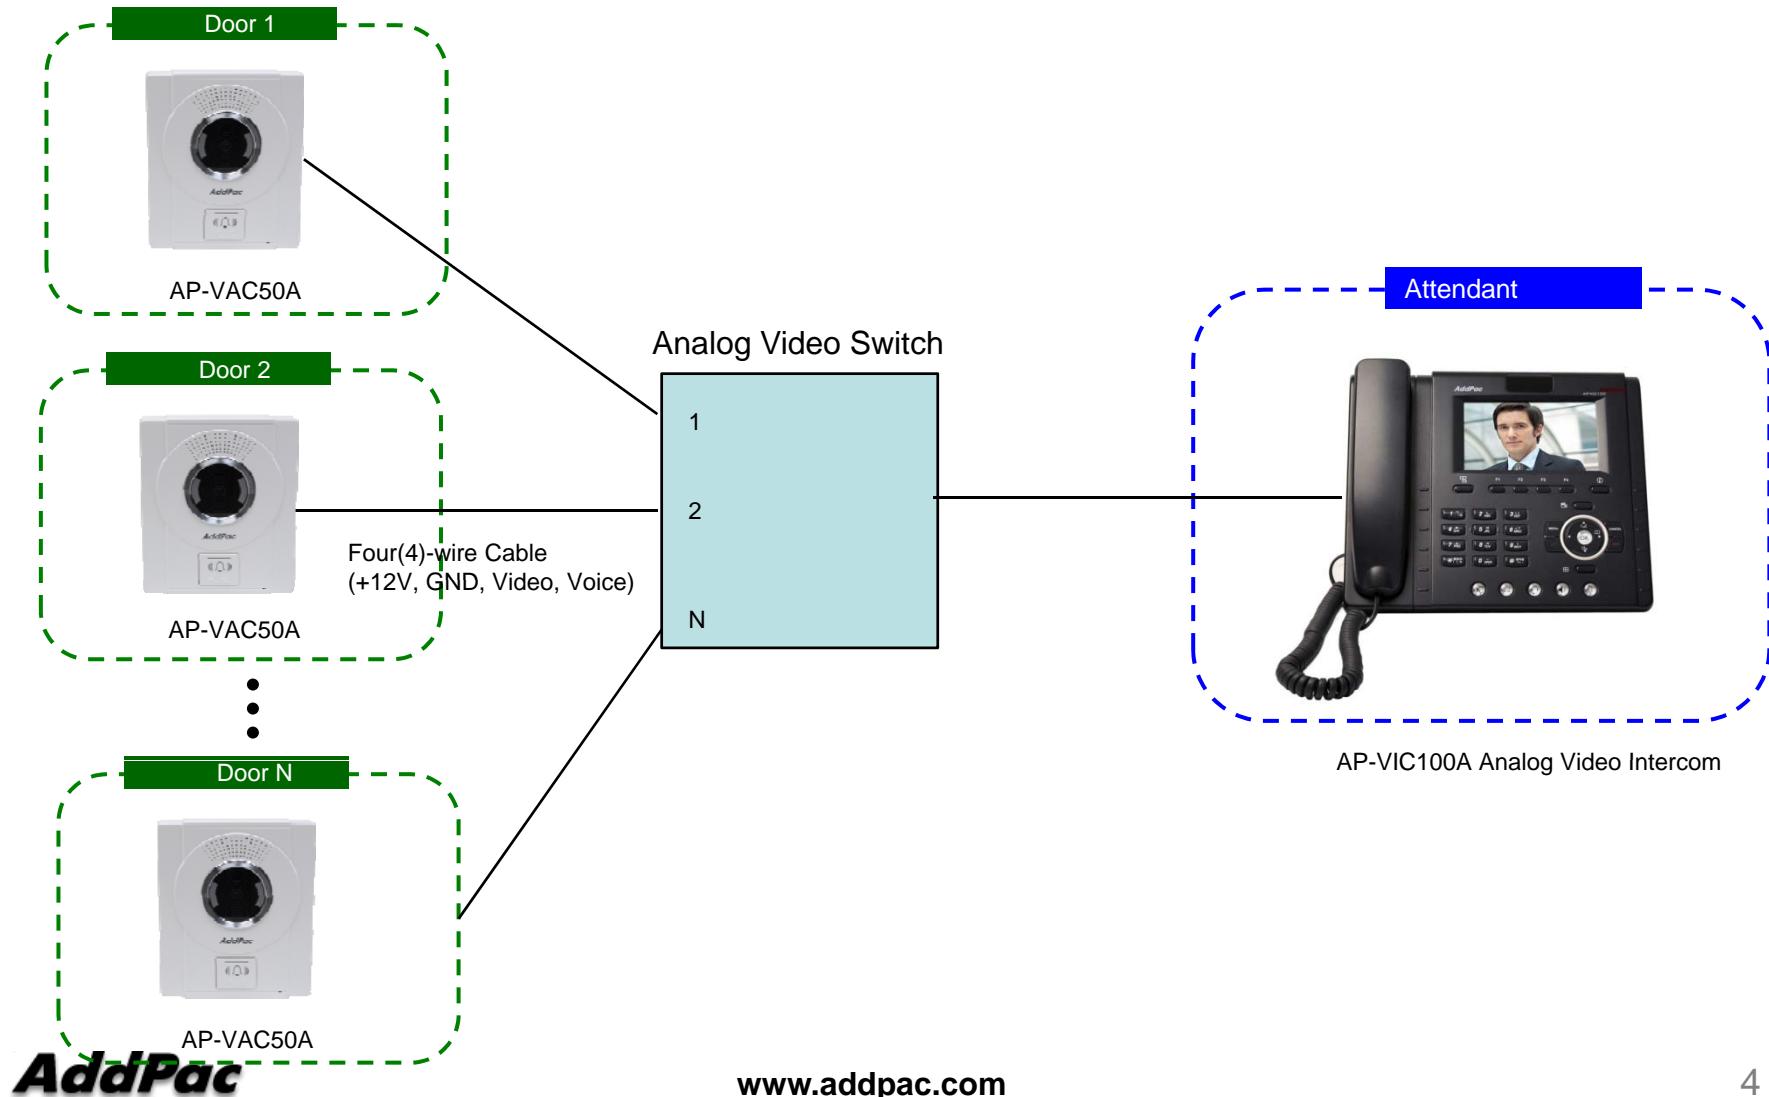

AddPac IP Video Door Phone

IP Video Door Phone Solution
Advantage over Analog Video
Intercom Solution

AddPac

AddPac Technology

2011, Sales and Marketing

Contents

- Network Diagram Comparison
 - Analog based Scheme
 - IP based Scheme
- IP based Video Door Phone Solution Advantage

Analog based Solution Network Diagram

Analog based Solution Network Diagram

IP based Solution Network Diagram

Advantage over Analog based Scheme

- Location Free via Internet
- No Need Full Mesh Line or N : N Video Switch
- Call Transfer, Call Hunting, etc Various Supplementary Service is Possible
- Various Smart Tablet, Phone Application Software
- High Scalability compare with Analog based Scheme
- Fault Tolerant Scheme like as Dual Redundancy is Possible
- Value Added Supplementary Service is Possible
- Interoperable between IP device is very simple and easy if standard protocol/codec is used