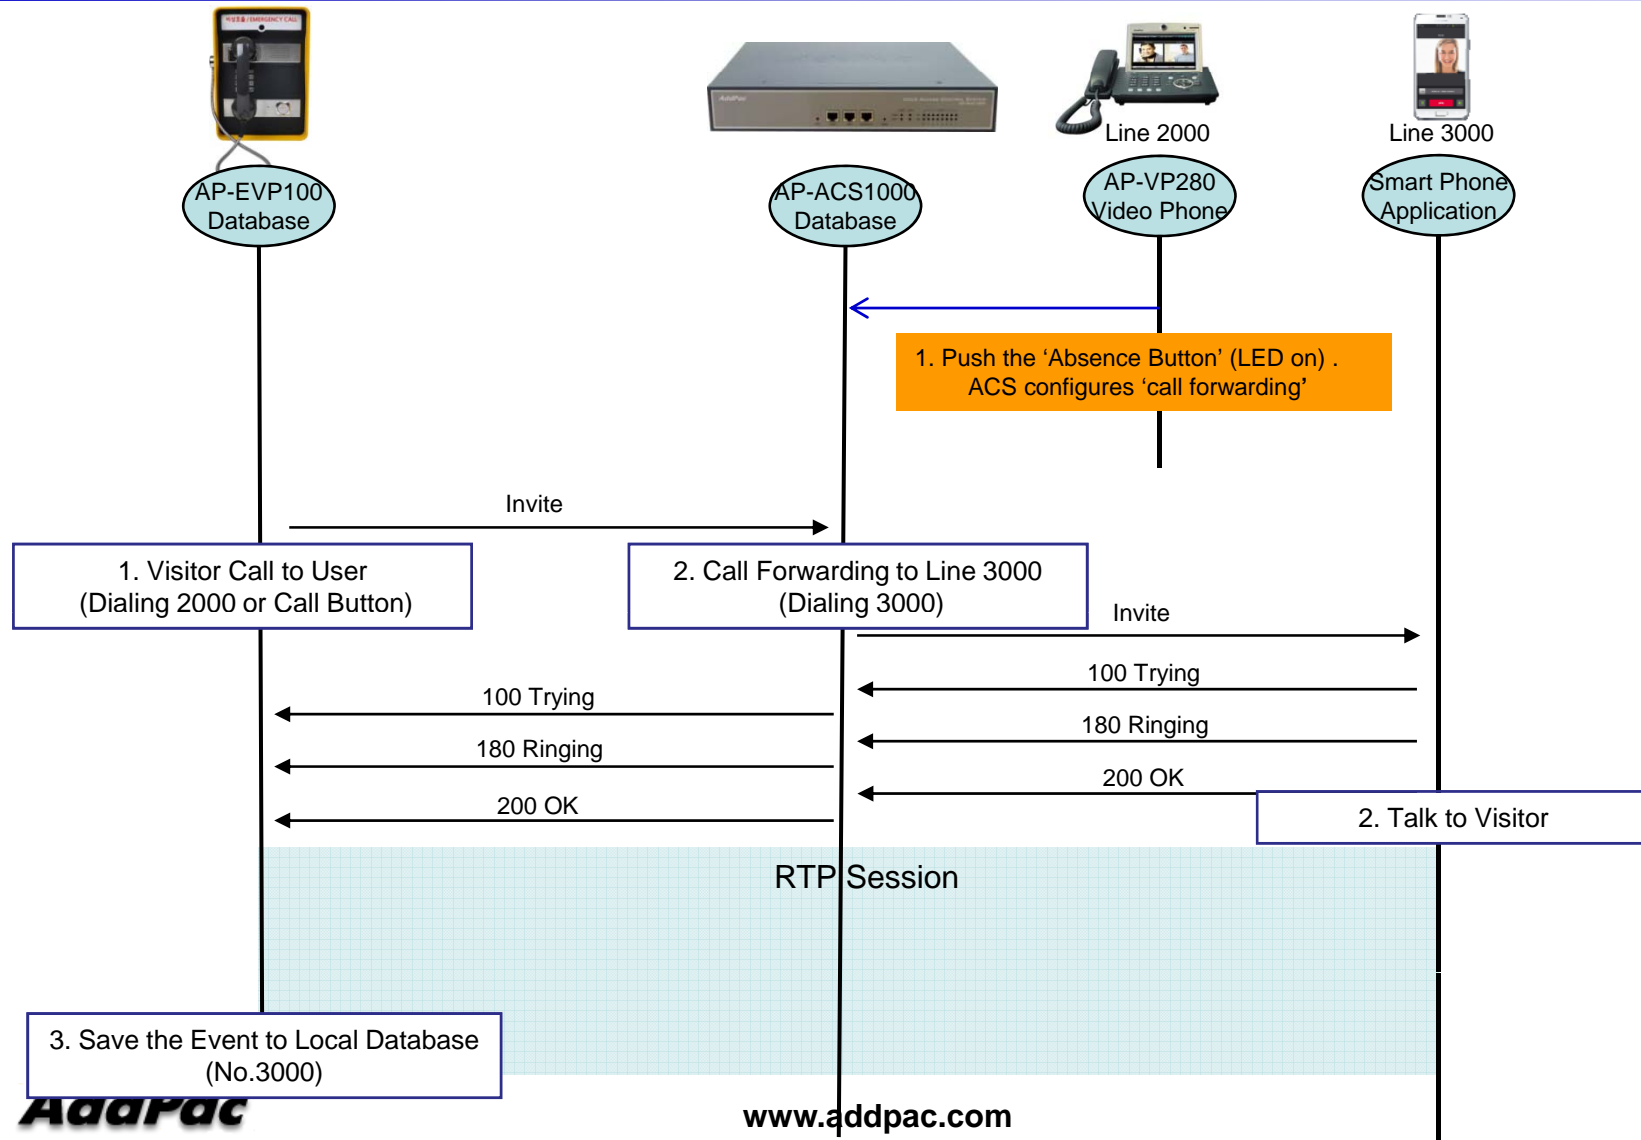

Smart Door Phone (Android App.)

AP-SAD100 Overview

- It supports receiving a video call from door side video door phone by visitor.
- It supports opening the door optionally with password.
- It supports making a video call to door side video door phone to see door side.
- It supports unidirectional video stream from door phone or bidirectional video stream to door phone optionally.
- It supports standard based SIP signaling protocol.
- It supports below voice and video codecs
 - Voice Codec : G.711ulaw/alaw, G.726
 - Video Codec : H.264, H.263. MPEG4

AP-SAD100 Network Service Diagram

SIP Register

Smart Door Phone Application Register to AP-ACS1000

SIP Video Call Flow

Door Open Flow

Smart Door Phone App.

Main screen (portrait)

AddPac

www.addpac.com

Smart Door Phone App.

Main screen (landscape)

Smart Door Phone App.

Main screen (open the door)

Smart Door Phone App.

Application Settings

Video Phone Call Forward To Mobile Extension (Call Flow Diagram)