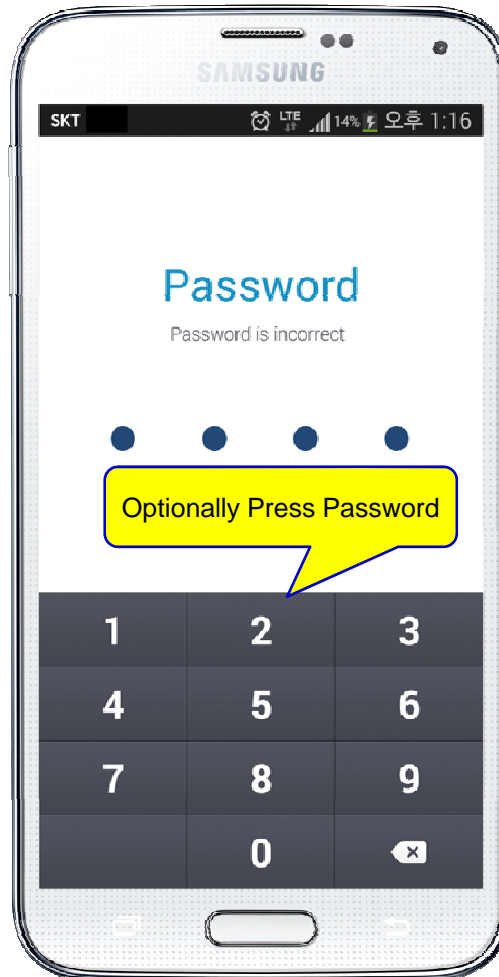

Video Phone Call Forwarding to Smart Phone

AddPac

AddPac Technology

Sales and Marketing

www.addpac.com

Contents

- AddPac Smart Door Phone Appl.
 - AP-SAD100 Android Door Phone Appl. Overview
 - AP-SAD100 Network Service Diagram
 - AP-SAD100 SIP Register Diagram
 - AP-SAD100 SIP Video Call Flow Diagram
 - AP-SAD100 UI Design
 - AP-SAD100 Setting and Configuration
- AP-VP280 Video Phone Call Forwarding to Smart Phone
 - Service Diagram
 - SIP Call Flow

Smart Door Phone (Android App.)

AP-SAD100 Overview

- It supports receiving a video call from door side video door phone by visitor.
- It supports opening the door optionally with password.
- It supports making a video call to door side video door phone to see door side.
- It supports unidirectional video stream from door phone or bidirectional video stream to door phone optionally.
- It supports standard based SIP signaling protocol.
- It supports below voice and video codecs
 - Voice Codec : G.711ulaw/alaw, G.726
 - Video Codec : H.264, H.263. MPEG4

AP-SAD100 Network Service Diagram

SIP Register

Smart Door Phone Application Register to AP-ACS1000

SIP Video Call Flow

Door Open Flow

Smart Door Phone App.

Main screen (portrait)

AddPac

www.addpac.com

Smart Door Phone App.

Main screen (landscape)

Smart Door Phone App.

Main screen (open the door)

Smart Door Phone App.

Application Settings

Video Phone Call Forward To Mobile Extension (Call Flow Diagram)