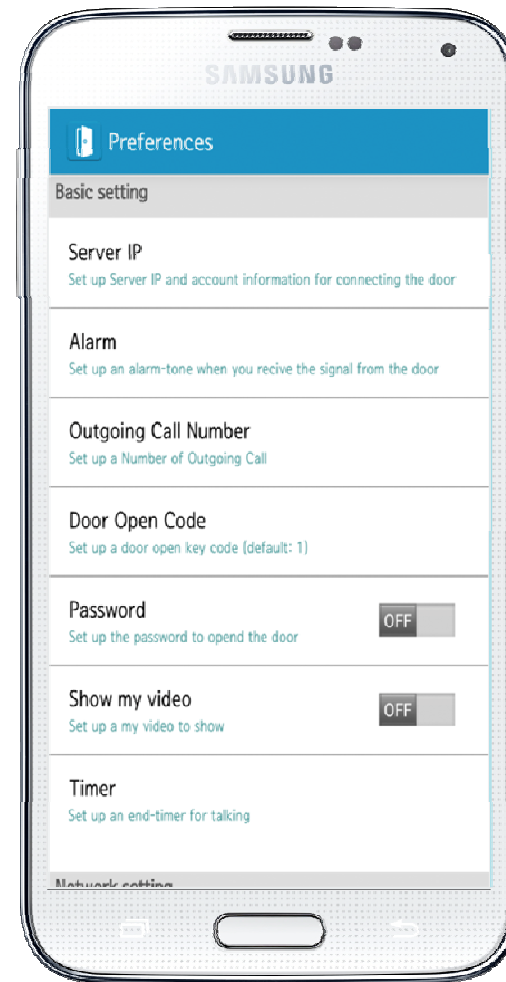

Smart Door Phone (Android App.)

AP-SAD100 Overview

- It supports receiving a video call from door side video door phone by visitor.
- It supports opening the door optionally with password.
- It supports making a video call to door side video door phone to see door side.
- It supports unidirectional video stream from door phone or bidirectional video stream to door phone optionally.
- It supports standard based SIP signaling protocol.
- It supports below voice and video codecs
 - Voice Codec : G.711ulaw/alaw, G.726
 - Video Codec : H.264, H.263. MPEG4

AP-SAD100 Network Service Diagram

SIP Register

Smart Door Phone Application Register to AP-ACS1000

SIP Video Call Flow

Door Open Flow

Smart Door Phone App.

Main screen (portrait)

AddPac

www.addpac.com

Smart Door Phone App.

Main screen (landscape)

Smart Door Phone App.

Main screen (open the door)

Smart Door Phone App.

Application Settings

Video Phone Call Forward To Mobile Extension (Call Flow Diagram)