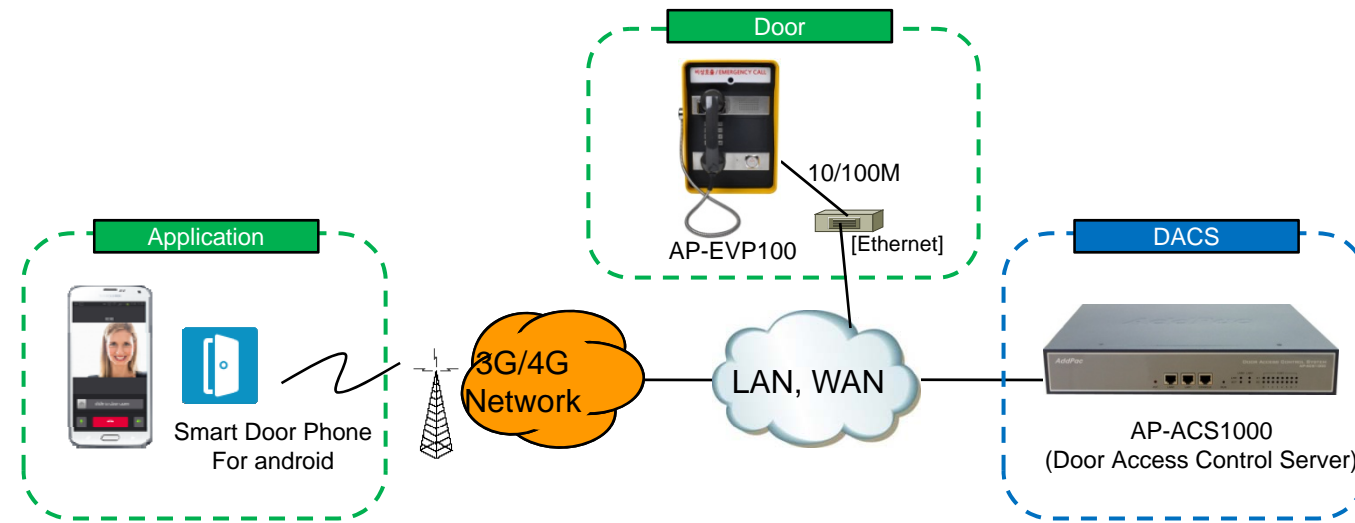

Video Phone Call Forwarding to Smart Phone

AddPac

AddPac Technology

Sales and Marketing

www.addpac.com

Contents

- AddPac Smart Door Phone Appl.
 - AP-SAD100 Android Door Phone Appl. Overview
 - AP-SAD100 Network Service Diagram
 - AP-SAD100 SIP Register Diagram
 - AP-SAD100 SIP Video Call Flow Diagram
 - AP-SAD100 UI Design
 - AP-SAD100 Setting and Configuration
- AP-VP280 Video Phone Call Forwarding to Smart Phone
 - Service Diagram
 - SIP Call Flow

Smart Door Phone (Android App.)

AP-SAD100 Overview

- It supports receiving a video call from door side video door phone by visitor.
- It supports opening the door optionally with password.
- It supports making a video call to door side video door phone to see door side.
- It supports unidirectional video stream from door phone or bidirectional video stream to door phone optionally.
- It supports standard based SIP signaling protocol.
- It supports below voice and video codecs
 - Voice Codec : G.711ulaw/alaw, G.726
 - Video Codec : H.264, H.263. MPEG4

AP-SAD100 Network Service Diagram

SIP Register

Smart Door Phone Application Register to AP-ACS1000

SIP Video Call Flow

Door Open Flow

Smart Door Phone App.

Main screen (portrait)

AddPac

www.addpac.com

Smart Door Phone App.

Main screen (landscape)

Smart Door Phone App.

Main screen (open the door)

Smart Door Phone App.

Application Settings

Video Phone Call Forward To Mobile Extension (Call Flow Diagram)