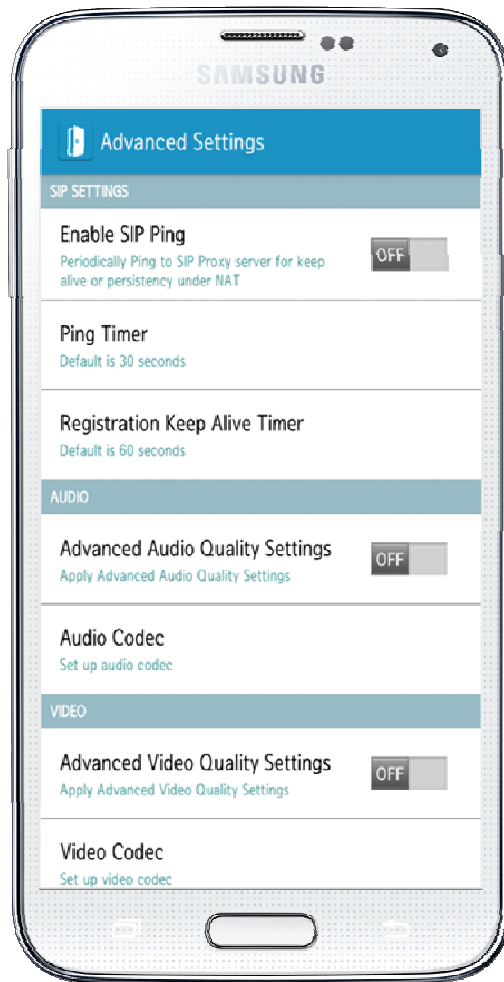

Smart Door Phone (Android App.)

AP-SAD100 Overview

- It supports receiving a video call from door side video door phone by visitor.
- It supports opening the door optionally with password.
- It supports making a video call to door side video door phone to see door side.
- It supports unidirectional video stream from door phone or bidirectional video stream to door phone optionally.
- It supports standard based SIP signaling protocol.
- It supports below voice and video codecs
 - Voice Codec : G.711ulaw/alaw, G.726
 - Video Codec : H.264, H.263. MPEG4

AP-SAD100 Network Service Diagram

SIP Register

Smart Door Phone Application Register to AP-ACS1000

SIP Video Call Flow

Door Open Flow

Smart Door Phone App.

Main screen (portrait)

AddPac

www.addpac.com

Smart Door Phone App.

Main screen (landscape)

Smart Door Phone App.

Main screen (open the door)

Smart Door Phone App.

Application Settings

Video Phone Call Forward To Mobile Extension (Call Flow Diagram)