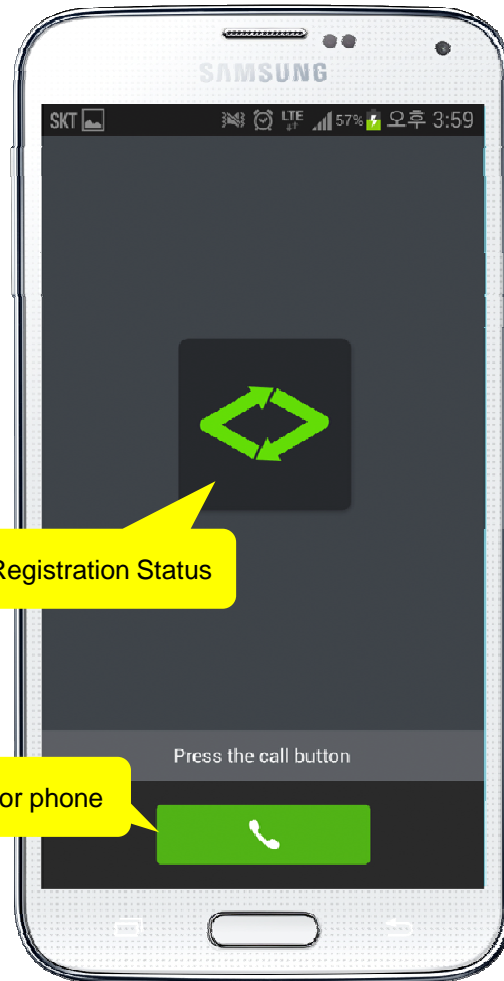

Smart Door Phone (Android App.)

AP-SAD100 Overview

- It supports receiving a video call from door side video door phone by visitor.
- It supports opening the door optionally with password.
- It supports making a video call to door side video door phone to see door side.
- It supports unidirectional video stream from door phone or bidirectional video stream to door phone optionally.
- It supports standard based SIP signaling protocol.
- It supports below voice and video codecs
 - Voice Codec : G.711ulaw/alaw, G.726
 - Video Codec : H.264, H.263. MPEG4

AP-SAD100 Network Service Diagram

SIP Register

Smart Door Phone Application Register to AP-ACS1000

SIP Video Call Flow

Door Open Flow

Smart Door Phone App.

Main screen (portrait)

AddPac

www.addpac.com

Smart Door Phone App.

Main screen (landscape)

Smart Door Phone App.

Main screen (open the door)

Smart Door Phone App.

Application Settings

Video Phone Call Forward To Mobile Extension (Call Flow Diagram)