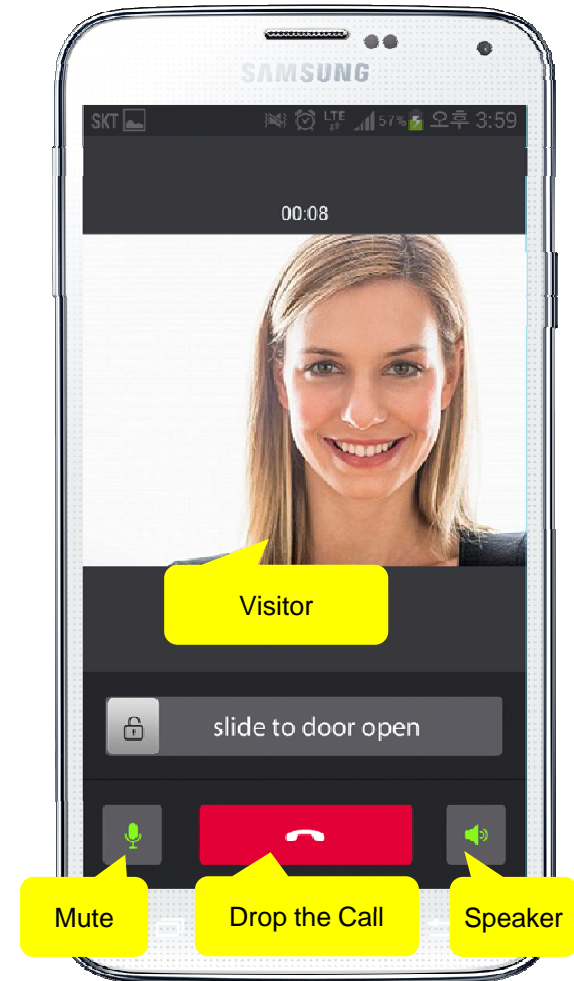

Smart Door Phone (Android App.)

AP-SAD100 Overview

- It supports receiving a video call from door side video door phone by visitor.
- It supports opening the door optionally with password.
- It supports making a video call to door side video door phone to see door side.
- It supports unidirectional video stream from door phone or bidirectional video stream to door phone optionally.
- It supports standard based SIP signaling protocol.
- It supports below voice and video codecs
 - Voice Codec : G.711ulaw/alaw, G.726
 - Video Codec : H.264, H.263. MPEG4

AP-SAD100 Network Service Diagram

SIP Register

Smart Door Phone Application Register to AP-ACS1000

SIP Video Call Flow

Door Open Flow

Smart Door Phone App.

Main screen (portrait)

AddPac

www.addpac.com

Smart Door Phone App.

Main screen (landscape)

Smart Door Phone App.

Main screen (open the door)

Smart Door Phone App.

Application Settings

Video Phone Call Forward To Mobile Extension (Call Flow Diagram)