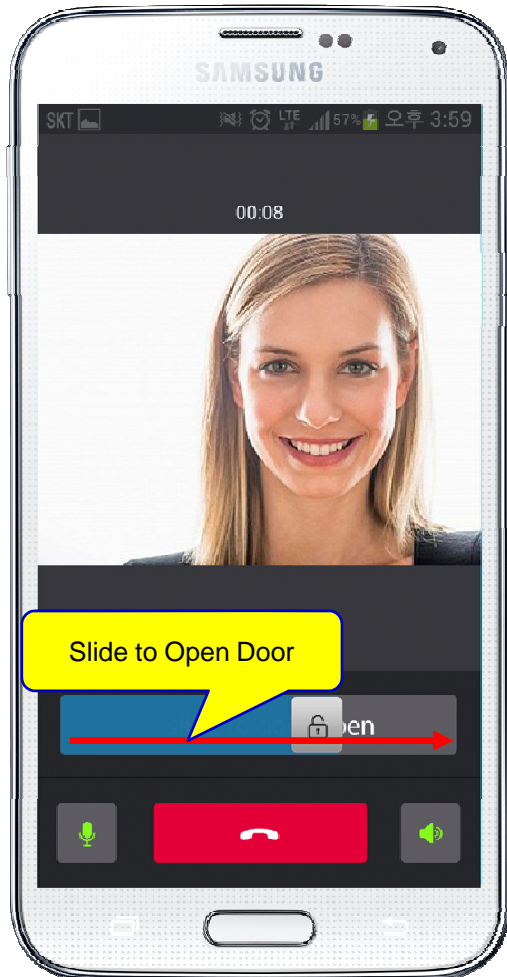

Smart Door Phone (Android App.)

AP-SAD100 Overview

- It supports receiving a video call from door side video door phone by visitor.
- It supports opening the door optionally with password.
- It supports making a video call to door side video door phone to see door side.
- It supports unidirectional video stream from door phone or bidirectional video stream to door phone optionally.
- It supports standard based SIP signaling protocol.
- It supports below voice and video codecs
 - Voice Codec : G.711ulaw/alaw, G.726
 - Video Codec : H.264, H.263. MPEG4

AP-SAD100 Network Service Diagram

SIP Register

Smart Door Phone Application Register to AP-ACS1000

SIP Video Call Flow

Door Open Flow

Smart Door Phone App.

Main screen (portrait)

AddPac

www.addpac.com

Smart Door Phone App.

Main screen (landscape)

Smart Door Phone App.

Main screen (open the door)

Smart Door Phone App.

Application Settings

Video Phone Call Forward To Mobile Extension (Call Flow Diagram)