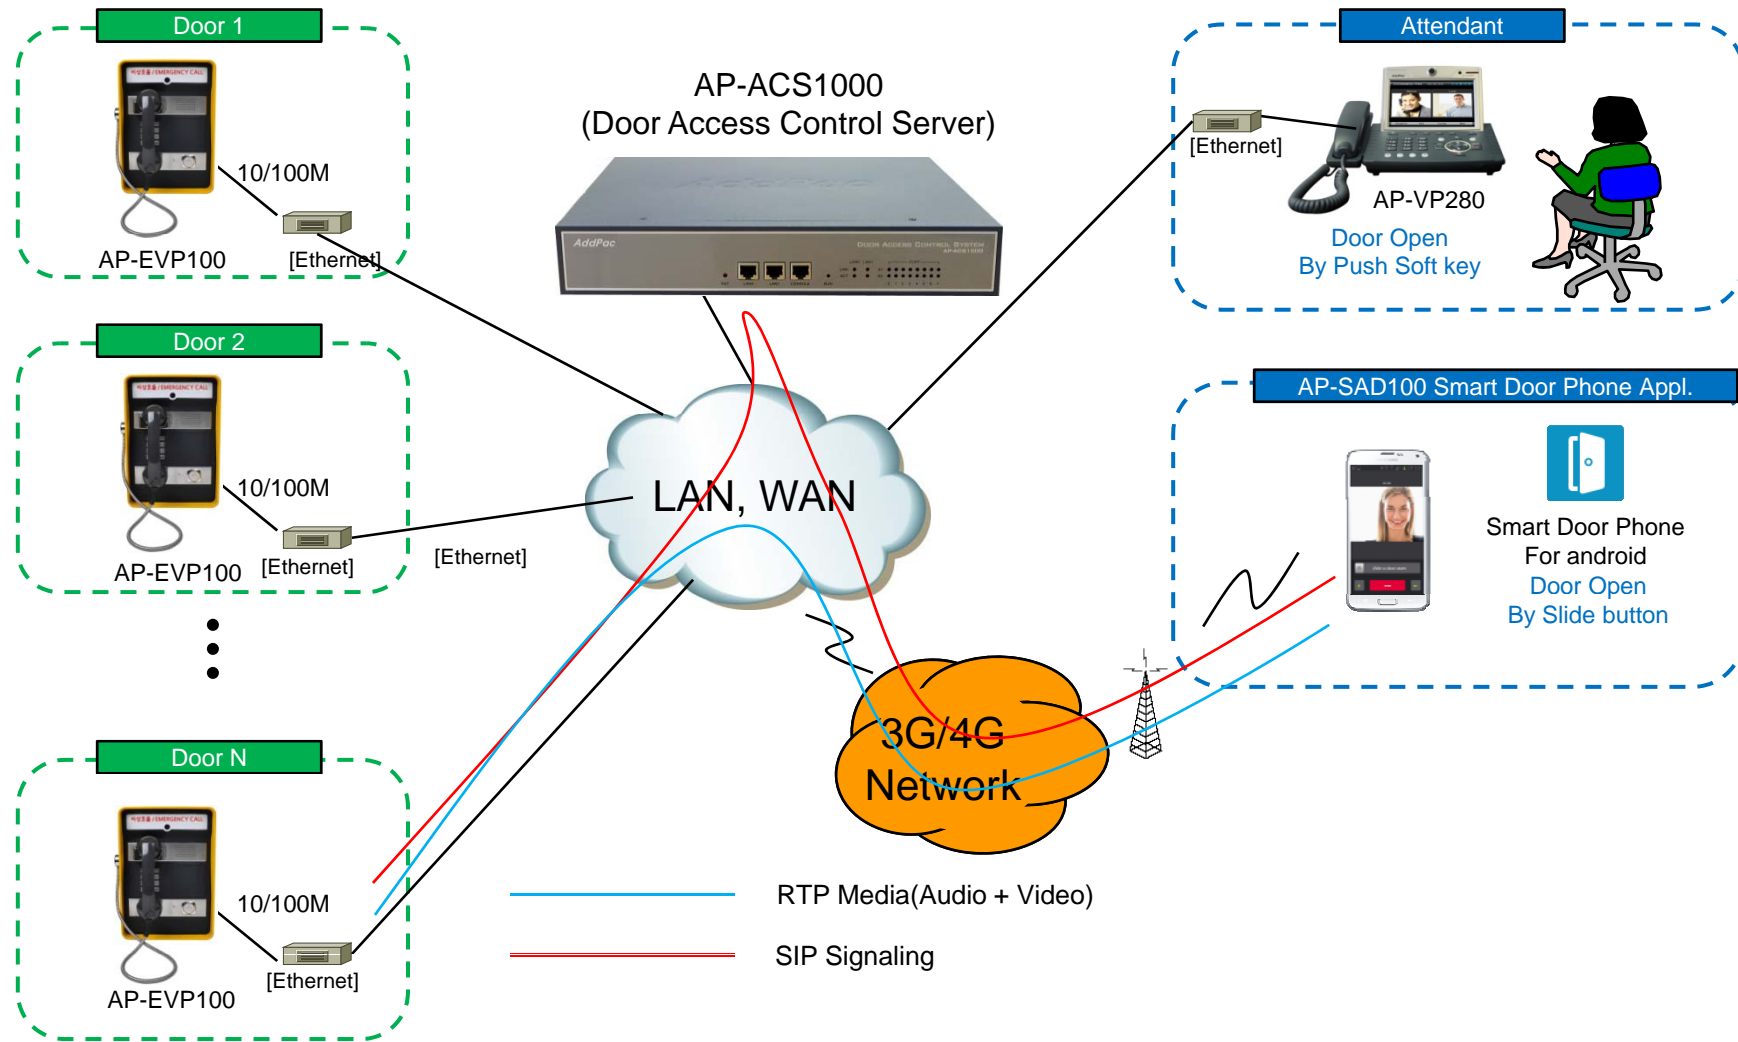

Video Phone Call Forwarding to Smart Phone

AddPac

AddPac Technology

Sales and Marketing

www.addpac.com

Contents

- AddPac Smart Door Phone Appl.
 - AP-SAD100 Android Door Phone Appl. Overview
 - AP-SAD100 Network Service Diagram
 - AP-SAD100 SIP Register Diagram
 - AP-SAD100 SIP Video Call Flow Diagram
 - AP-SAD100 UI Design
 - AP-SAD100 Setting and Configuration
- AP-VP280 Video Phone Call Forwarding to Smart Phone
 - Service Diagram
 - SIP Call Flow

Smart Door Phone (Android App.)

AP-SAD100 Overview

- It supports receiving a video call from door side video door phone by visitor.
- It supports opening the door optionally with password.
- It supports making a video call to door side video door phone to see door side.
- It supports unidirectional video stream from door phone or bidirectional video stream to door phone optionally.
- It supports standard based SIP signaling protocol.
- It supports below voice and video codecs
 - Voice Codec : G.711ulaw/alaw, G.726
 - Video Codec : H.264, H.263. MPEG4

AP-SAD100 Network Service Diagram

SIP Register

Smart Door Phone Application Register to AP-ACS1000

SIP Video Call Flow

Door Open Flow

Smart Door Phone App.

Main screen (portrait)

AddPac

www.addpac.com

Smart Door Phone App.

Main screen (landscape)

Smart Door Phone App.

Main screen (open the door)

Smart Door Phone App.

Application Settings

Video Phone Call Forward To Mobile Extension (Call Flow Diagram)