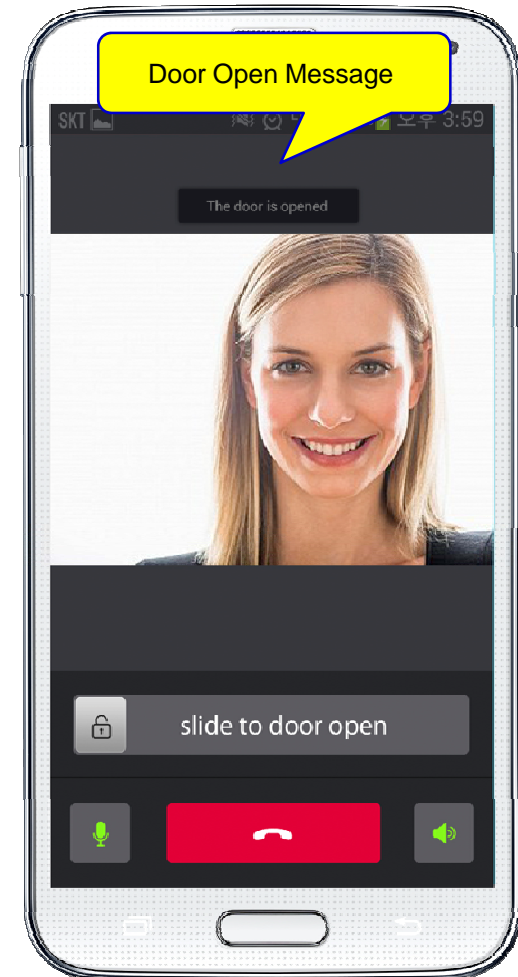

Video Phone Call Forwarding to Smart Phone

AddPac

AddPac Technology

Sales and Marketing

www.addpac.com

Contents

- AddPac Smart Door Phone Appl.
 - AP-SAD100 Android Door Phone Appl. Overview
 - AP-SAD100 Network Service Diagram
 - AP-SAD100 SIP Register Diagram
 - AP-SAD100 SIP Video Call Flow Diagram
 - AP-SAD100 UI Design
 - AP-SAD100 Setting and Configuration
- AP-VP280 Video Phone Call Forwarding to Smart Phone
 - Service Diagram
 - SIP Call Flow

Smart Door Phone (Android App.)

AP-SAD100 Overview

- It supports receiving a video call from door side video door phone by visitor.
- It supports opening the door optionally with password.
- It supports making a video call to door side video door phone to see door side.
- It supports unidirectional video stream from door phone or bidirectional video stream to door phone optionally.
- It supports standard based SIP signaling protocol.
- It supports below voice and video codecs
 - Voice Codec : G.711ulaw/alaw, G.726
 - Video Codec : H.264, H.263. MPEG4

AP-SAD100 Network Service Diagram

SIP Register

Smart Door Phone Application Register to AP-ACS1000

SIP Video Call Flow

Door Open Flow

Smart Door Phone App.

Main screen (portrait)

AddPac

www.addpac.com

Smart Door Phone App.

Main screen (landscape)

Smart Door Phone App.

Main screen (open the door)

Smart Door Phone App.

Application Settings

Video Phone Call Forward To Mobile Extension (Call Flow Diagram)