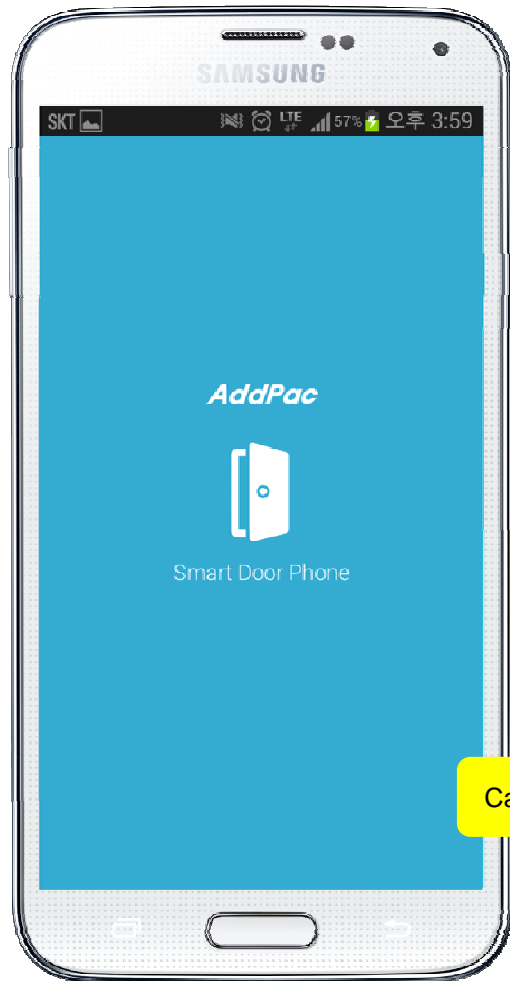

Video Phone Call Forwarding to Smart Phone

AddPac

AddPac Technology

Sales and Marketing

www.addpac.com

Contents

- AddPac Smart Door Phone Appl.
 - AP-SAD100 Android Door Phone Appl. Overview
 - AP-SAD100 Network Service Diagram
 - AP-SAD100 SIP Register Diagram
 - AP-SAD100 SIP Video Call Flow Diagram
 - AP-SAD100 UI Design
 - AP-SAD100 Setting and Configuration
- AP-VP280 Video Phone Call Forwarding to Smart Phone
 - Service Diagram
 - SIP Call Flow

Smart Door Phone (Android App.)

AP-SAD100 Overview

- It supports receiving a video call from door side video door phone by visitor.
- It supports opening the door optionally with password.
- It supports making a video call to door side video door phone to see door side.
- It supports unidirectional video stream from door phone or bidirectional video stream to door phone optionally.
- It supports standard based SIP signaling protocol.
- It supports below voice and video codecs
 - Voice Codec : G.711ulaw/alaw, G.726
 - Video Codec : H.264, H.263. MPEG4

AP-SAD100 Network Service Diagram

SIP Register

Smart Door Phone Application Register to AP-ACS1000

SIP Video Call Flow

Door Open Flow

Smart Door Phone App.

Main screen (portrait)

AddPac

www.addpac.com

Smart Door Phone App.

Main screen (landscape)

Smart Door Phone App.

Main screen (open the door)

Smart Door Phone App.

Application Settings

Video Phone Call Forward To Mobile Extension (Call Flow Diagram)