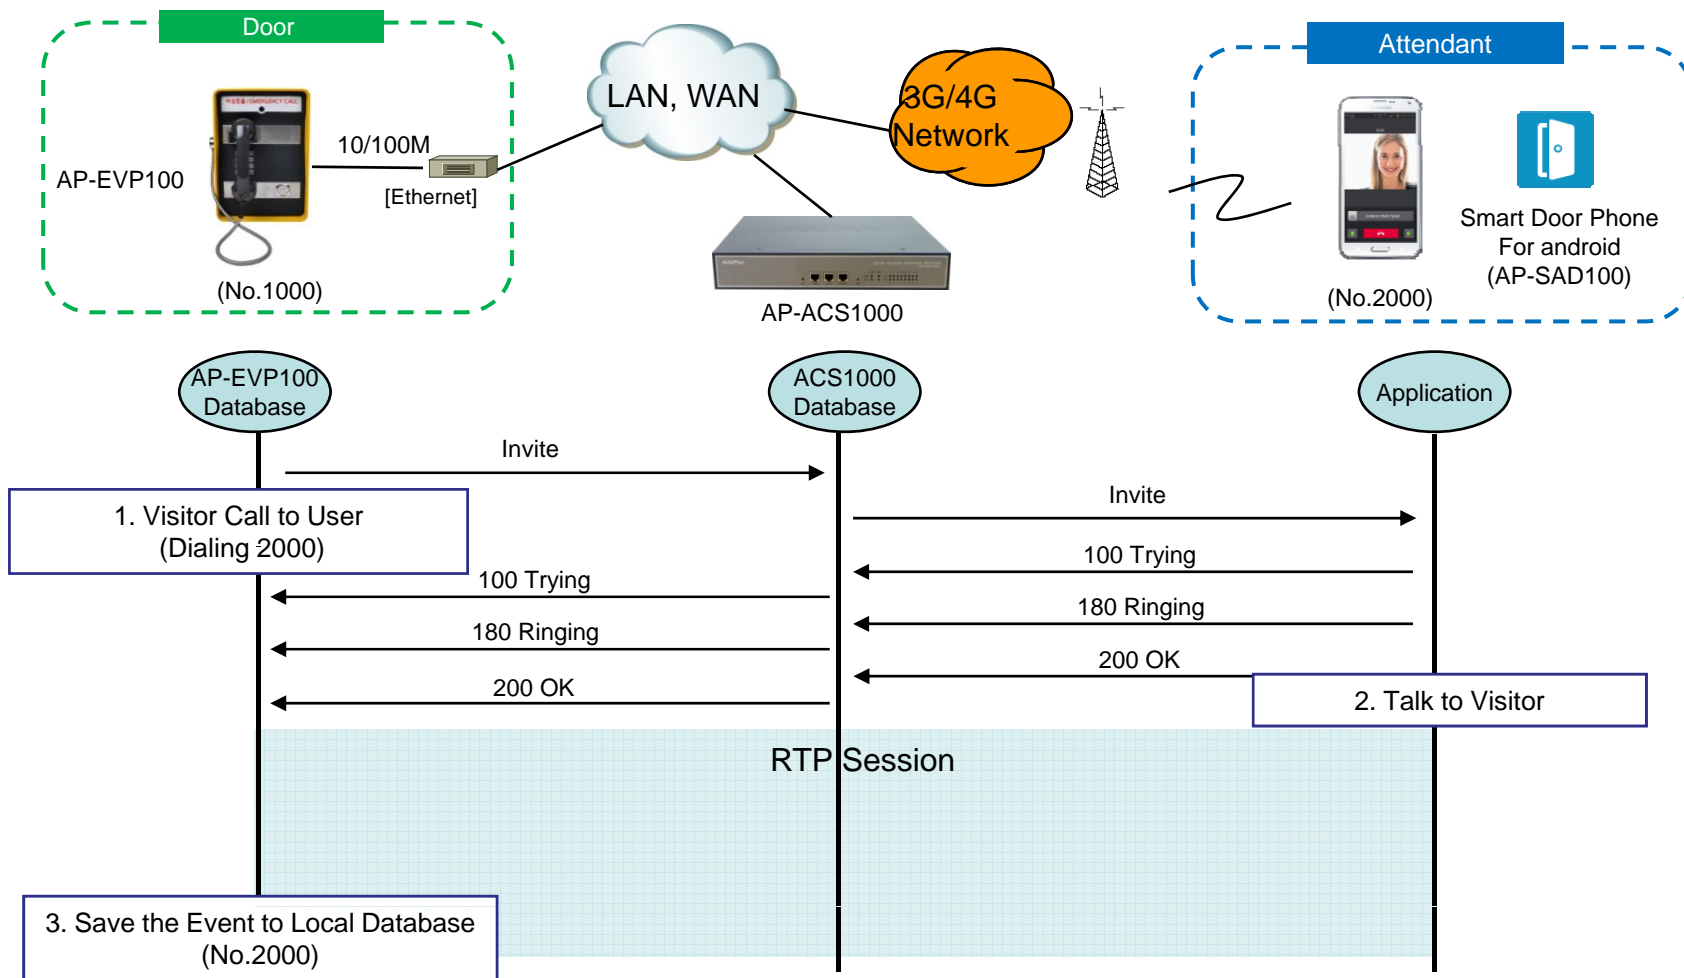

Smart Door Phone (Android App.)

AP-SAD100 Overview

- It supports receiving a video call from door side video door phone by visitor.
- It supports opening the door optionally with password.
- It supports making a video call to door side video door phone to see door side.
- It supports unidirectional video stream from door phone or bidirectional video stream to door phone optionally.
- It supports standard based SIP signaling protocol.
- It supports below voice and video codecs
 - Voice Codec : G.711ulaw/alaw, G.726
 - Video Codec : H.264, H.263. MPEG4

AP-SAD100 Network Service Diagram

SIP Register

Smart Door Phone Application Register to AP-ACS1000

SIP Video Call Flow

Door Open Flow

Smart Door Phone App.

Main screen (portrait)

AddPac

www.addpac.com

Smart Door Phone App.

Main screen (landscape)

Smart Door Phone App.

Main screen (open the door)

Smart Door Phone App.

Application Settings

Video Phone Call Forward To Mobile Extension (Call Flow Diagram)