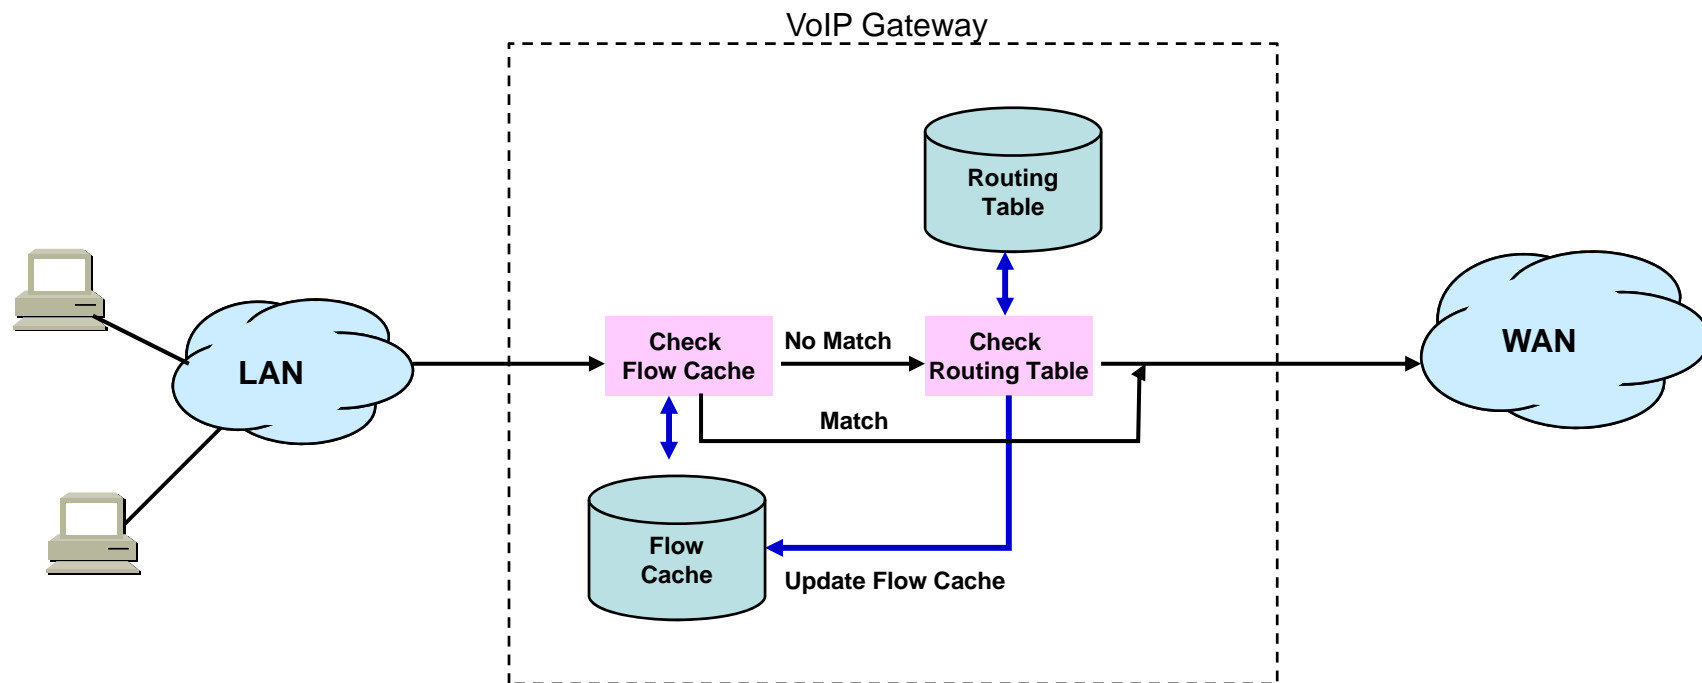

Content

- IP Routing Features
- Policy based Routing
- Load Sharing
- IP Flow Cache
- IP Connect

Routing Features

- Static routing (Floating Static)
- Default routing
- Policy based routing
- Transparent routing (IP Stealth)
- Load sharing
 - Per packet
 - Per destination
- Routing Cache
 - IP Flow-Cache
- IP Connect (formerly ip-share)

Policy Based Routing

- Set IP Header Parameters
 - IP DSCP (DiffServ CodePoints)
 - IP ToS
 - IP Precedence
- Determine NextHop
 - Source based routing

Policy Based Routing

Load Sharing

```
!  
interface Loopback0  
ip address 127.0.0.1 255.0.0.0  
!  
interface FastEthernet0/0  
ip address 172.16.39.22 255.255.0.0  
speed auto  
!  
interface FastEthernet0/1  
no ip address  
speed auto  
!  
interface FastEthernet0/0:1  
ip address dhcp  
ip dhcp router distance 1  
!  
ip route 0.0.0.0 0.0.0.0 172.16.1.1  
!  
ip load-sharing per-packet  
ftp server  
!
```

IP Flow Cache

IP Connect

```

!
interface Loopback0
 ip address 127.0.0.1 255.0.0.0
!
interface FastEthernet0/0
 ip address dhcp
 speed auto
!
interface FastEthernet0/1
 no ip address
 speed auto
!
interface FastEthernet0/0:1
 ip address dhcp
!
interface FastEthernet0/1:1
 no ip address
!
!
ip dhcp pool wan1
 network FastEthernet0/1
 range FastEthernet0/0
ip dhcp pool wan2
 network FastEthernet0/1:1
 range FastEthernet0/0:1
!
ip connect wan1 inside FastEthernet0/1 outside FastEthernet0/0
ip connect wan2 inside FastEthernet0/1:1 outside FastEthernet0/0:1
!