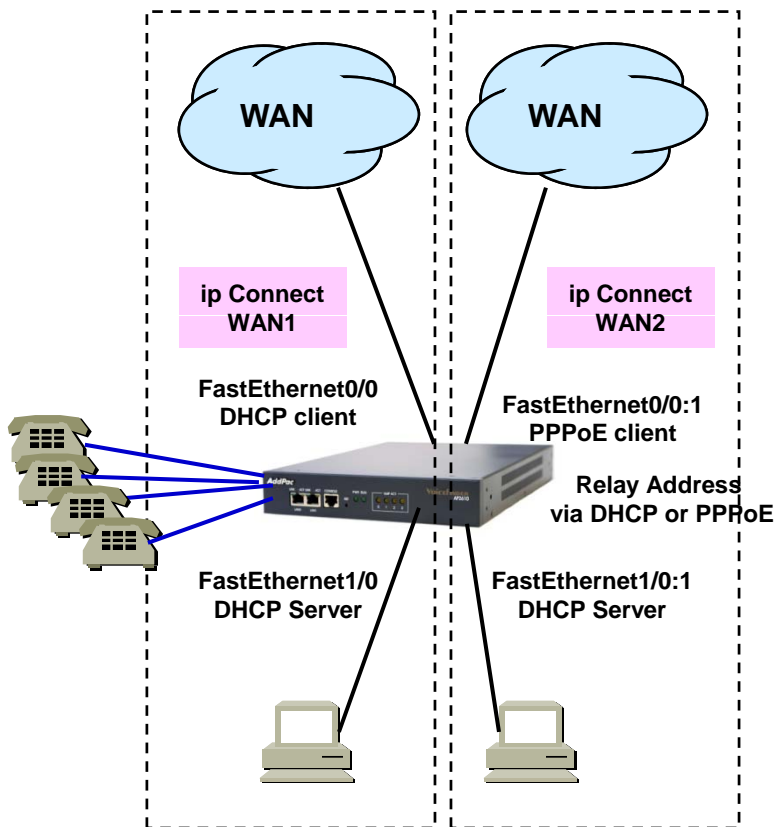

Content

- IP Routing Features
- Policy based Routing
- Load Sharing
- IP Flow Cache
- IP Connect

Routing Features

- Static routing (Floating Static)
- Default routing
- Policy based routing
- Transparent routing (IP Stealth)
- Load sharing
 - Per packet
 - Per destination
- Routing Cache
 - IP Flow-Cache
- IP Connect (formerly ip-share)

Policy Based Routing

- Set IP Header Parameters
 - IP DSCP (DiffServ CodePoints)
 - IP ToS
 - IP Precedence
- Determine NextHop
 - Source based routing

Policy Based Routing

Load Sharing

```
!  
interface Loopback0  
ip address 127.0.0.1 255.0.0.0  
!  
interface FastEthernet0/0  
ip address 172.16.39.22 255.255.0.0  
speed auto  
!  
interface FastEthernet0/1  
no ip address  
speed auto  
!  
interface FastEthernet0/0:1  
ip address dhcp  
ip dhcp router distance 1  
!  
ip route 0.0.0.0 0.0.0.0 172.16.1.1  
!  
ip load-sharing per-packet  
ftp server  
!
```

IP Flow Cache

IP Connect

```

!
interface Loopback0
 ip address 127.0.0.1 255.0.0.0
!
interface FastEthernet0/0
 ip address dhcp
 speed auto
!
interface FastEthernet0/1
 no ip address
 speed auto
!
interface FastEthernet0/0:1
 ip address dhcp
!
interface FastEthernet0/1:1
 no ip address
!
!
ip dhcp pool wan1
 network FastEthernet0/1
 range FastEthernet0/0
ip dhcp pool wan2
 network FastEthernet0/1:1
 range FastEthernet0/0:1
!
ip connect wan1 inside FastEthernet0/1 outside FastEthernet0/0
ip connect wan2 inside FastEthernet0/1:1 outside FastEthernet0/0:1
!