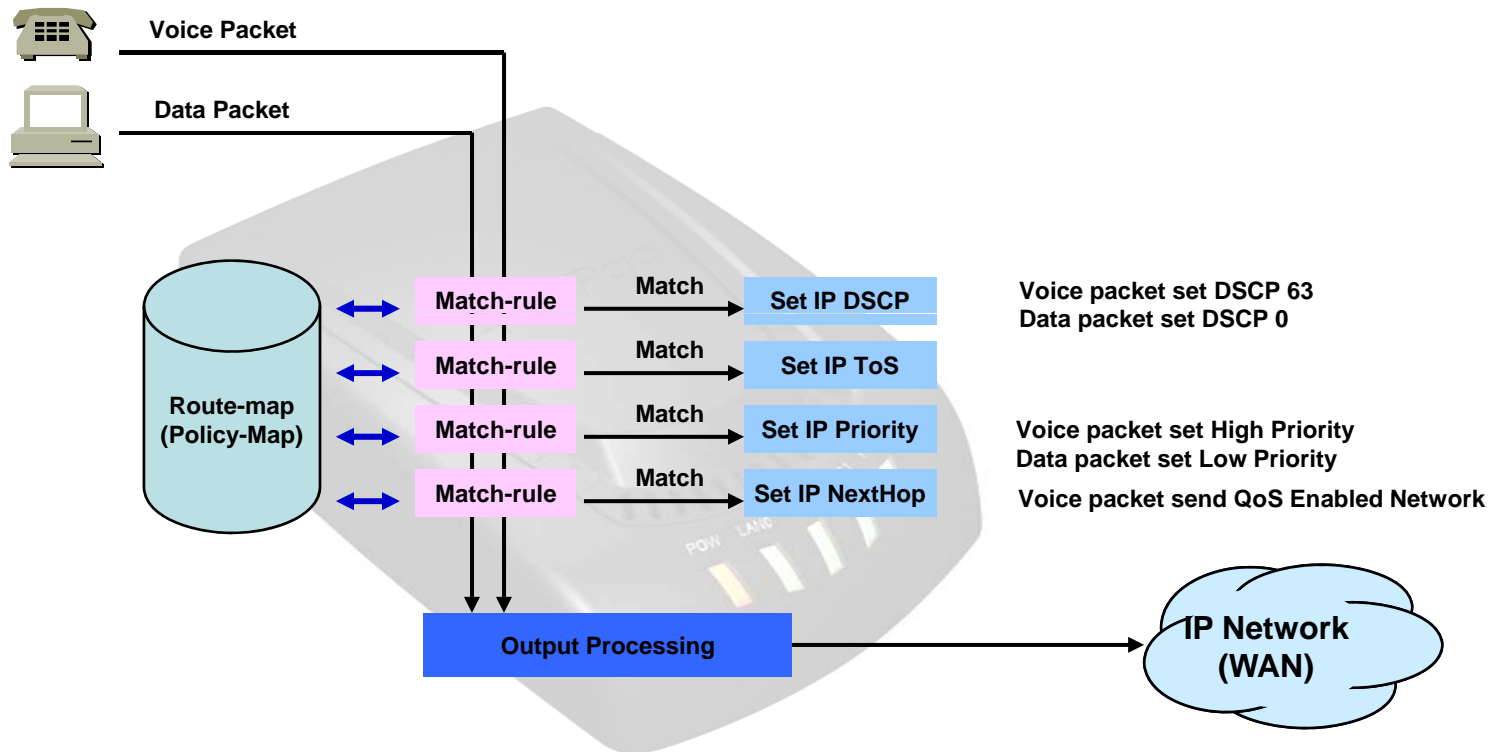

AP2610™

4-Port VoIP Gateway

High Performance VoIP Gateway Solution

IP Routing Protocol Features

AddPac

AddPac Technology

Sales and Marketing

www.addpac.com

Content

- IP Routing Features
- Policy based Routing
- Load Sharing
- IP Flow Cache
- IP Connect

Routing Features

- Static routing (Floating Static)
- Default routing
- Policy based routing
- Transparent routing (IP Stealth)
- Load sharing
 - Per packet
 - Per destination
- Routing Cache
 - IP Flow-Cache
- IP Connect (formerly ip-share)

Policy Based Routing

- Set IP Header Parameters
 - IP DSCP (DiffServ CodePoints)
 - IP ToS
 - IP Precedence
- Determine NextHop
 - Source based routing

Policy Based Routing

Load Sharing

```
!  
interface Loopback0  
ip address 127.0.0.1 255.0.0.0  
!  
interface FastEthernet0/0  
ip address 172.16.39.22 255.255.0.0  
speed auto  
!  
interface FastEthernet0/1  
no ip address  
speed auto  
!  
interface FastEthernet0/0:1  
ip address dhcp  
ip dhcp router distance 1  
!  
ip route 0.0.0.0 0.0.0.0 172.16.1.1  
!  
ip load-sharing per-packet  
ftp server  
!
```

IP Flow Cache

IP Connect

```

!
interface Loopback0
 ip address 127.0.0.1 255.0.0.0
!
interface FastEthernet0/0
 ip address dhcp
 speed auto
!
interface FastEthernet0/1
 no ip address
 speed auto
!
interface FastEthernet0/0:1
 ip address dhcp
!
interface FastEthernet0/1:1
 no ip address
!
!
ip dhcp pool wan1
 network FastEthernet0/1
 range FastEthernet0/0
ip dhcp pool wan2
 network FastEthernet0/1:1
 range FastEthernet0/0:1
!
ip connect wan1 inside FastEthernet0/1 outside FastEthernet0/0
ip connect wan2 inside FastEthernet0/1:1 outside FastEthernet0/0:1
!