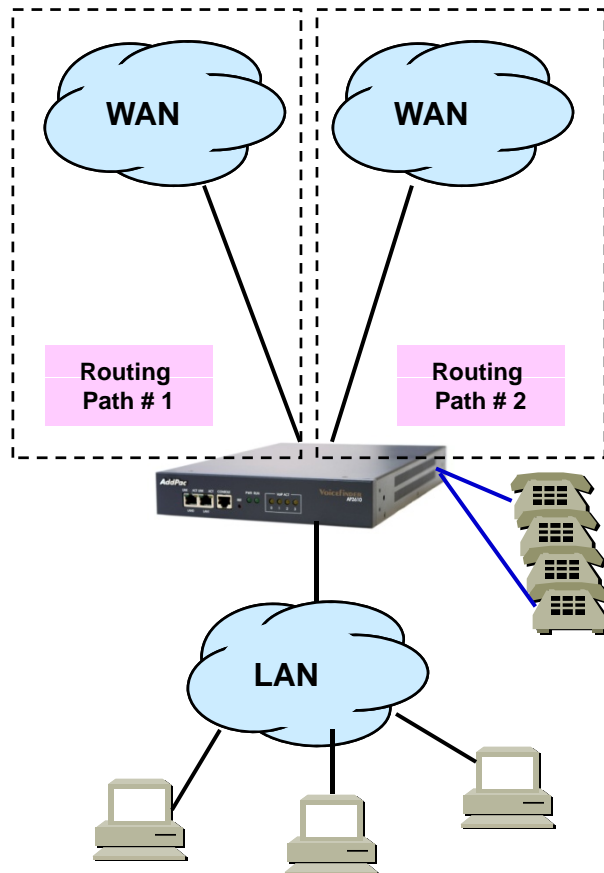

Content

- IP Routing Features
- Policy based Routing
- Load Sharing
- IP Flow Cache
- IP Connect

Routing Features

- Static routing (Floating Static)
- Default routing
- Policy based routing
- Transparent routing (IP Stealth)
- Load sharing
 - Per packet
 - Per destination
- Routing Cache
 - IP Flow-Cache
- IP Connect (formerly ip-share)

Policy Based Routing

- Set IP Header Parameters
 - IP DSCP (DiffServ CodePoints)
 - IP ToS
 - IP Precedence
- Determine NextHop
 - Source based routing

Policy Based Routing

Load Sharing

```
!  
interface Loopback0  
ip address 127.0.0.1 255.0.0.0  
!  
interface FastEthernet0/0  
ip address 172.16.39.22 255.255.0.0  
speed auto  
!  
interface FastEthernet0/1  
no ip address  
speed auto  
!  
interface FastEthernet0/0:1  
ip address dhcp  
ip dhcp router distance 1  
!  
ip route 0.0.0.0 0.0.0.0 172.16.1.1  
!  
ip load-sharing per-packet  
ftp server  
!
```

IP Flow Cache

IP Connect

```

!
interface Loopback0
 ip address 127.0.0.1 255.0.0.0
!
interface FastEthernet0/0
 ip address dhcp
 speed auto
!
interface FastEthernet0/1
 no ip address
 speed auto
!
interface FastEthernet0/0:1
 ip address dhcp
!
interface FastEthernet0/1:1
 no ip address
!
!
ip dhcp pool wan1
 network FastEthernet0/1
 range FastEthernet0/0
ip dhcp pool wan2
 network FastEthernet0/1:1
 range FastEthernet0/0:1
!
ip connect wan1 inside FastEthernet0/1 outside FastEthernet0/0
ip connect wan2 inside FastEthernet0/1:1 outside FastEthernet0/0:1
!