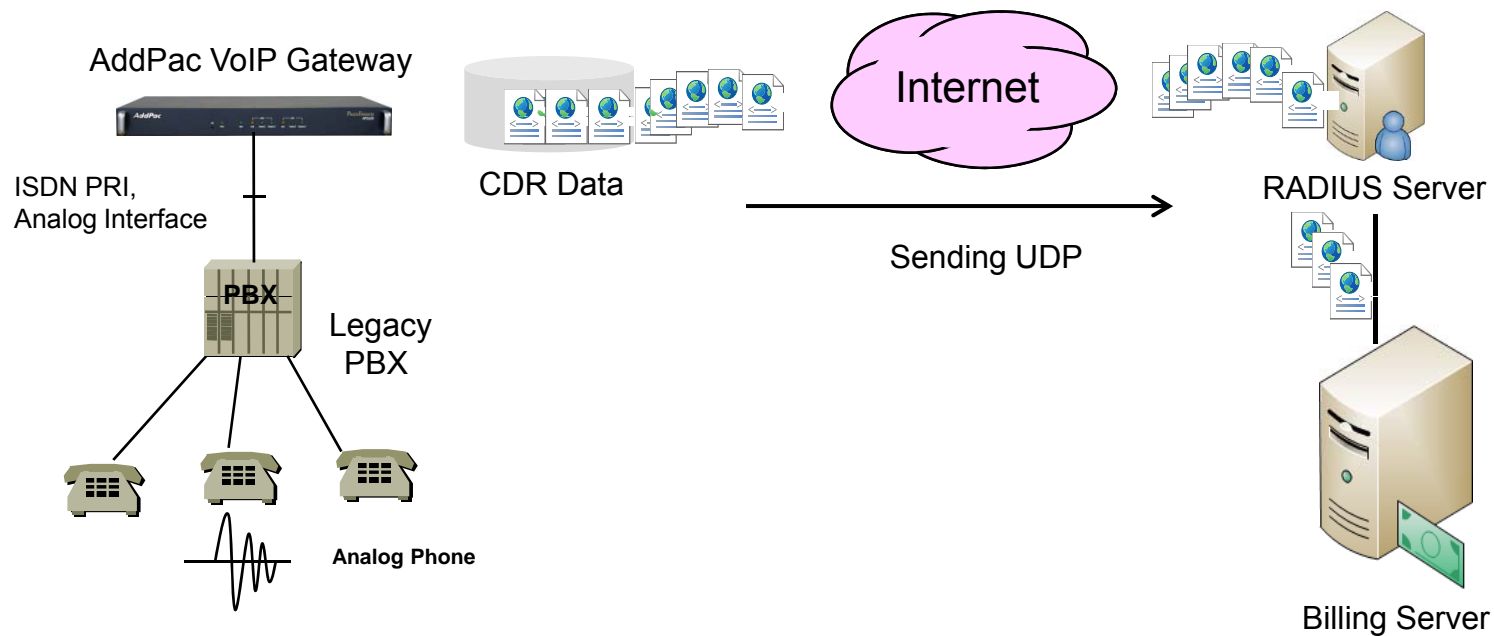

VoIP Gateway Series

CDR(Call Detail Record) Service Features

AddPac

AddPac Technology

Sales and Marketing

www.addpac.com

Contents

- Network Diagram for CDR Service
- VoIP Gateway CDR Features
- CDR over RADIUS Features
- CDR Data Field

Network Diagram

VoIP Gateway CDR Features

- AddPac VoIP Gateway Products support a feature of CDR(Call Detail Records)
 - CDR field parameters for RAIDUS Server
 - One CDR information is created when the call ends. It is composed of 60 data field values

CDR over RADIUS Features

CDR can be transmitted to RADIUS server by using VoIP Gateway Series RADIUS message.

CDR Data Field

| Data Field Names | Description |
|--|--|
| cdrRecordType globalCallId_ClusterID globalCallId_callManagerId globalCallId_callId | Call Identifier (mandatory) |
| dateTimeOrigination dateTimeConnect dateTimeDisconnect duration | Timestamp and Duration |
| callingPartyNumber lastRedirectDn origCalledPartyNumber finalCalledPartyNumber | Extension Number |
| callingPartyNumberPartition lastRedirectDnPartition origCalledPartyNumberPartition finalCalledPartyNumberPartition | Partition Information |
| callingPartyLoginUserId finalCalledPartyLoginUserId | User Information |
| origDeviceName origNetAddr origNetPort origNodeid origSpan destDeviceName destNodeid destSpan destNetAddr destNetPort | Device Information |