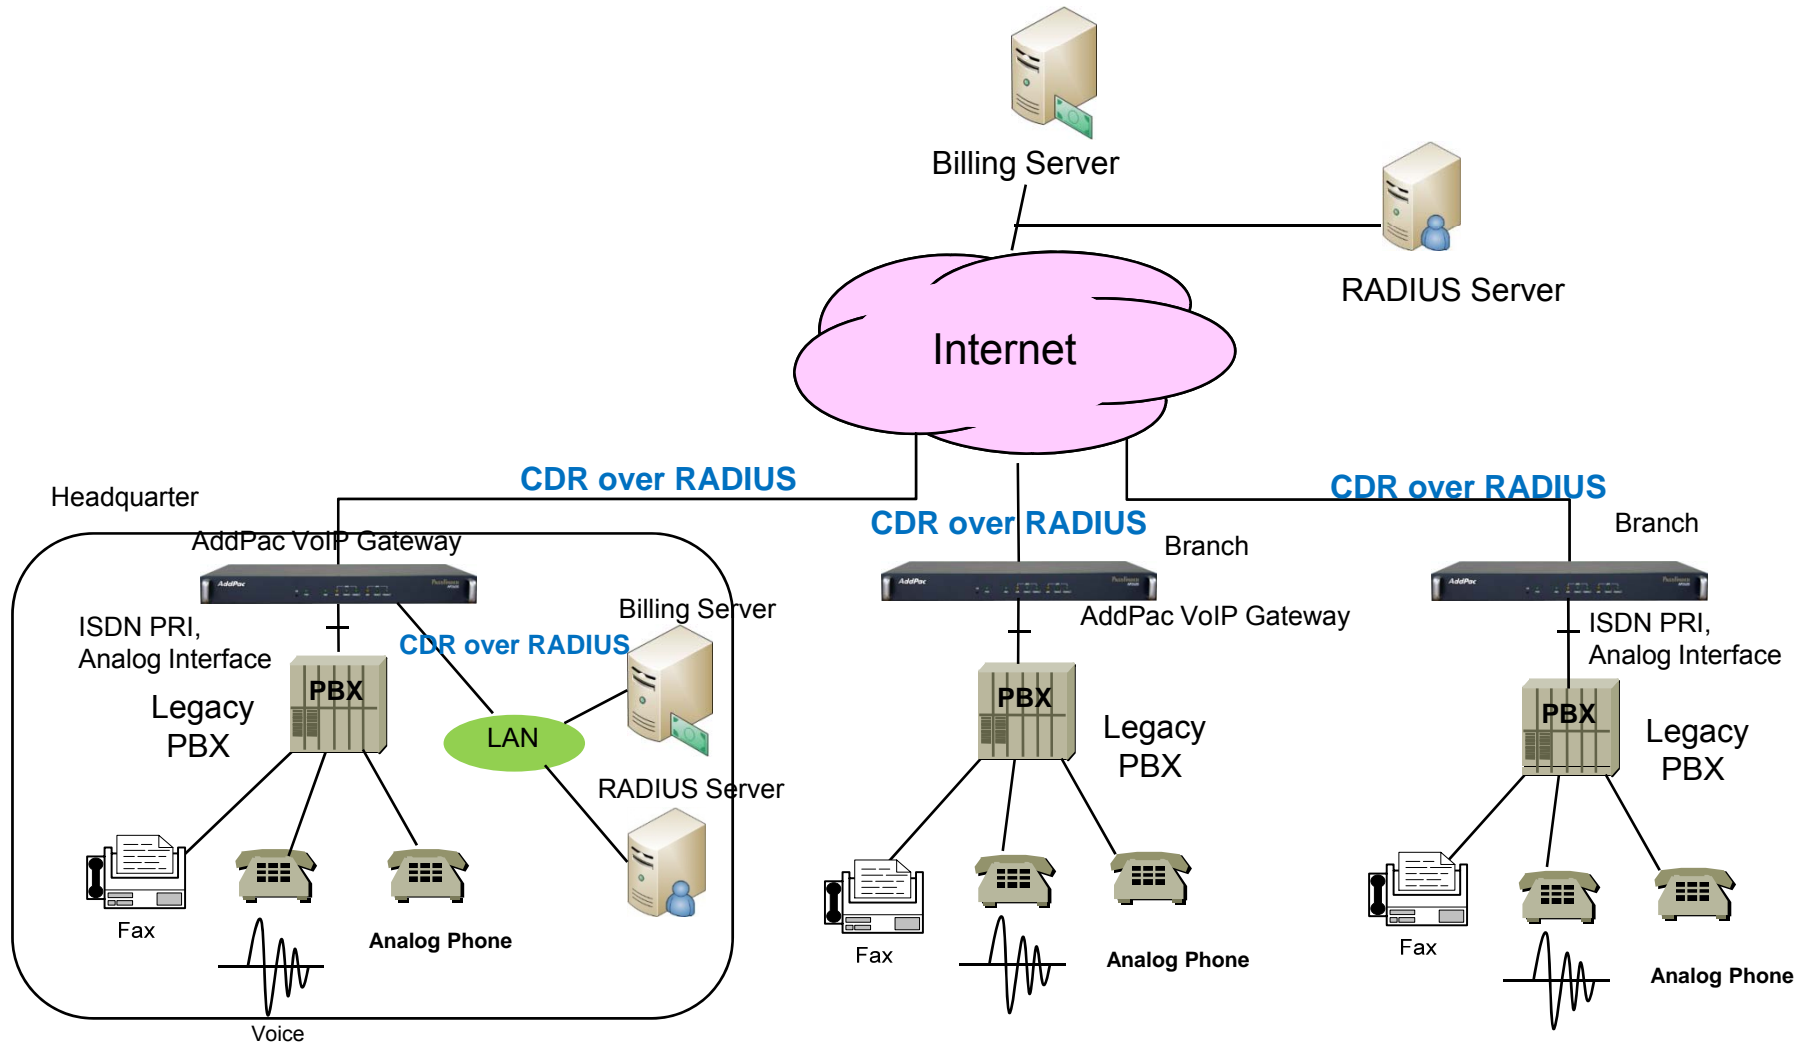

VoIP Gateway Series

CDR(Call Detail Record) Service Features

AddPac

AddPac Technology

Sales and Marketing

www.addpac.com

Contents

- Network Diagram for CDR Service
- VoIP Gateway CDR Features
- CDR over RADIUS Features
- CDR Data Field

Network Diagram

VoIP Gateway CDR Features

- AddPac VoIP Gateway Products support a feature of CDR(Call Detail Records)
 - CDR field parameters for RAIDUS Server
 - One CDR information is created when the call ends. It is composed of 60 data field values

CDR over RADIUS Features

CDR can be transmitted to RADIUS server by using VoIP Gateway Series RADIUS message.

CDR Data Field

| Data Field Names | Description |
|--|--|
| cdrRecordType globalCallId_ClusterID globalCallId_callManagerId globalCallId_callId | Call Identifier (mandatory) |
| dateTimeOrigination dateTimeConnect dateTimeDisconnect duration | Timestamp and Duration |
| callingPartyNumber lastRedirectDn origCalledPartyNumber finalCalledPartyNumber | Extension Number |
| callingPartyNumberPartition lastRedirectDnPartition origCalledPartyNumberPartition finalCalledPartyNumberPartition | Partition Information |
| callingPartyLoginUserId finalCalledPartyLoginUserId | User Information |
| origDeviceName origNetAddr origNetPort origNodeid origSpan destDeviceName destNodeid destSpan destNetAddr destNetPort | Device Information |