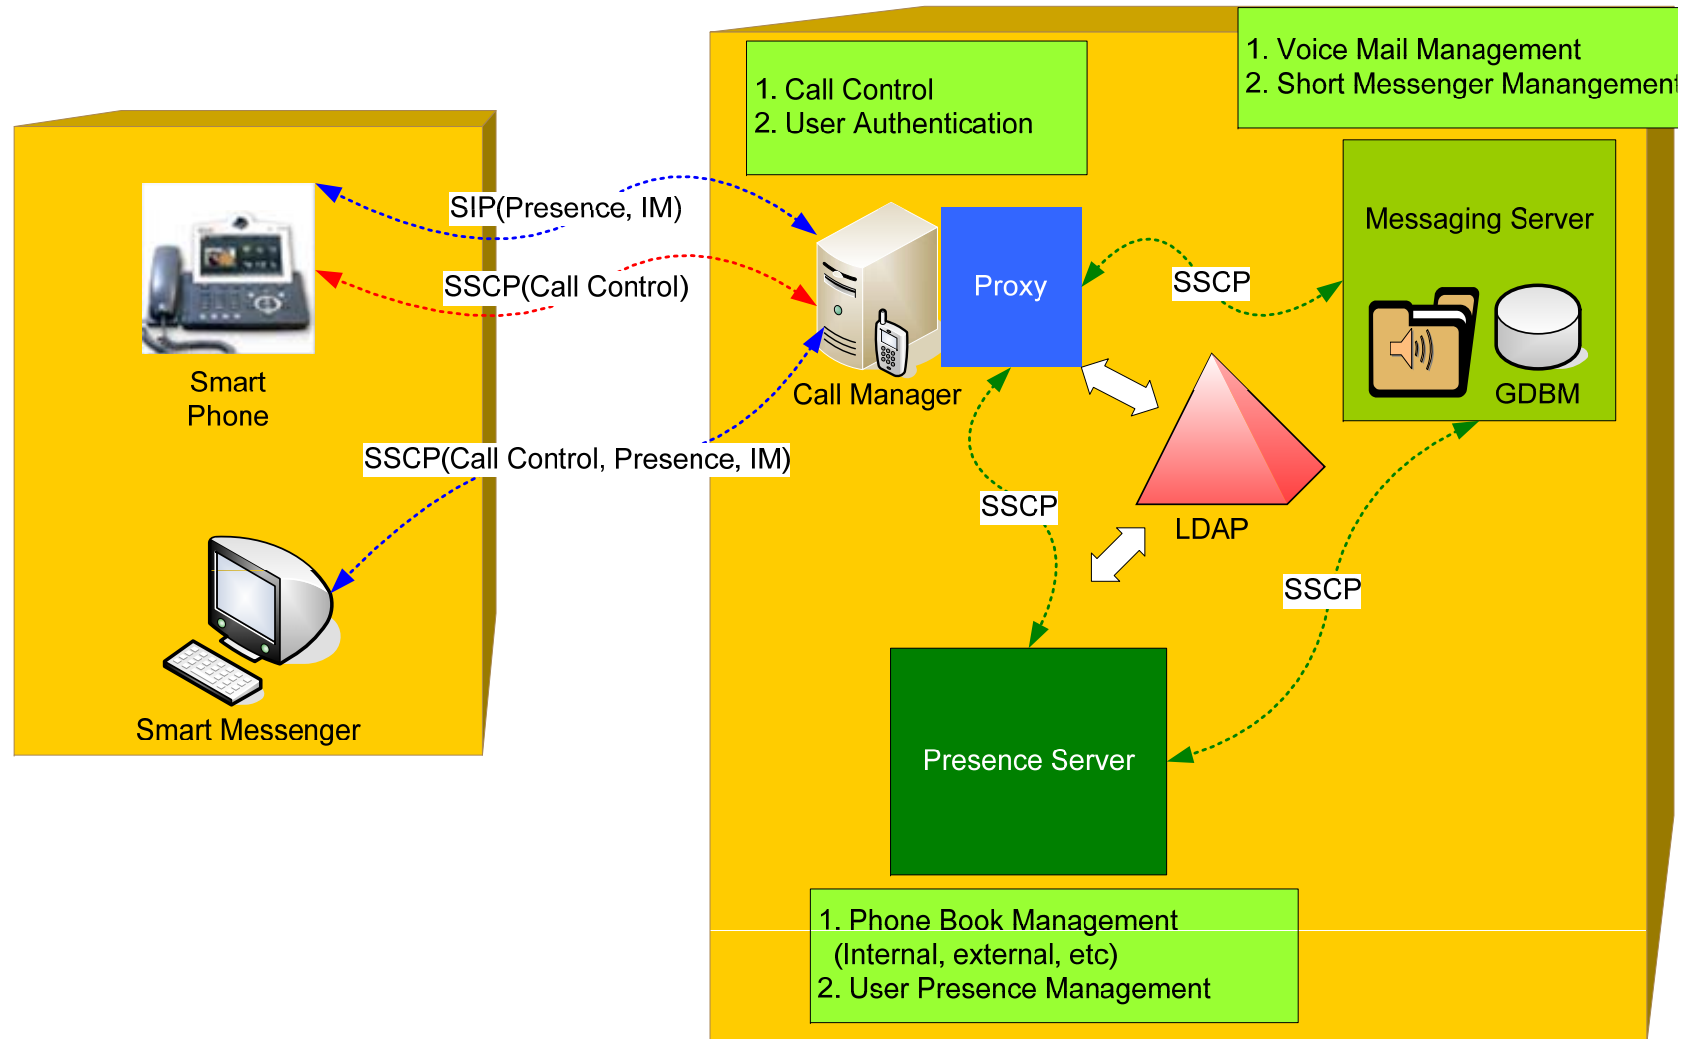

- User Presence Service Model
- User Presence System Diagram
- Application Area

IPNext-MX250

User Presence Information

AP-IP300

User Presence Service Model

IPNext-MX250 supports Call Manager & Presence Server Function

Presence Service System Diagram

Presence Service System Diagram

User Presence IP-PBX Application

Thank you!

AddPac Technology Co., Ltd.
Sales and Marketing

Phone +82.2.568.3848 (KOREA)

FAX +82.2.568.3847 (KOREA)