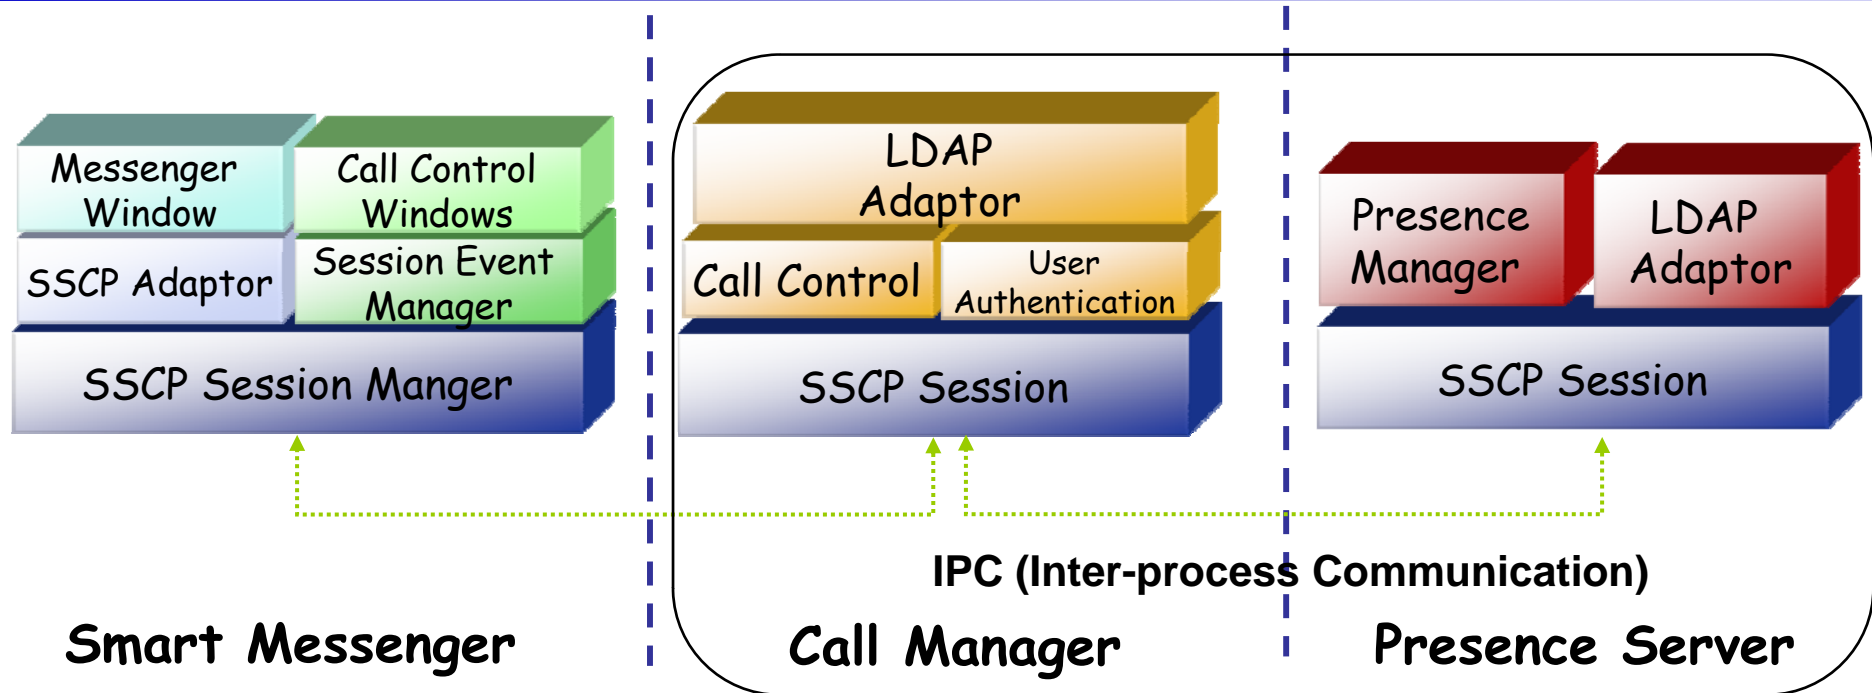

IPNext-MX250

Mobile Hybrid IP-PBX System

High-performance Next Generation Mobile Hybrid IP-PBX System

User Presence Service Features

AddPac

AddPac Technology

2012, Sales and Marketing

Contents

- User Presence Service Model
- User Presence System Diagram
- Application Area

IPNext-MX250

User Presence Information

AP-IP300

User Presence Service Model

IPNext-MX250 supports Call Manager & Presence Server Function

Presence Service System Diagram

Presence Service System Diagram

User Presence IP-PBX Application

Thank you!

AddPac Technology Co., Ltd.
Sales and Marketing

Phone +82.2.568.3848 (KOREA)

FAX +82.2.568.3847 (KOREA)