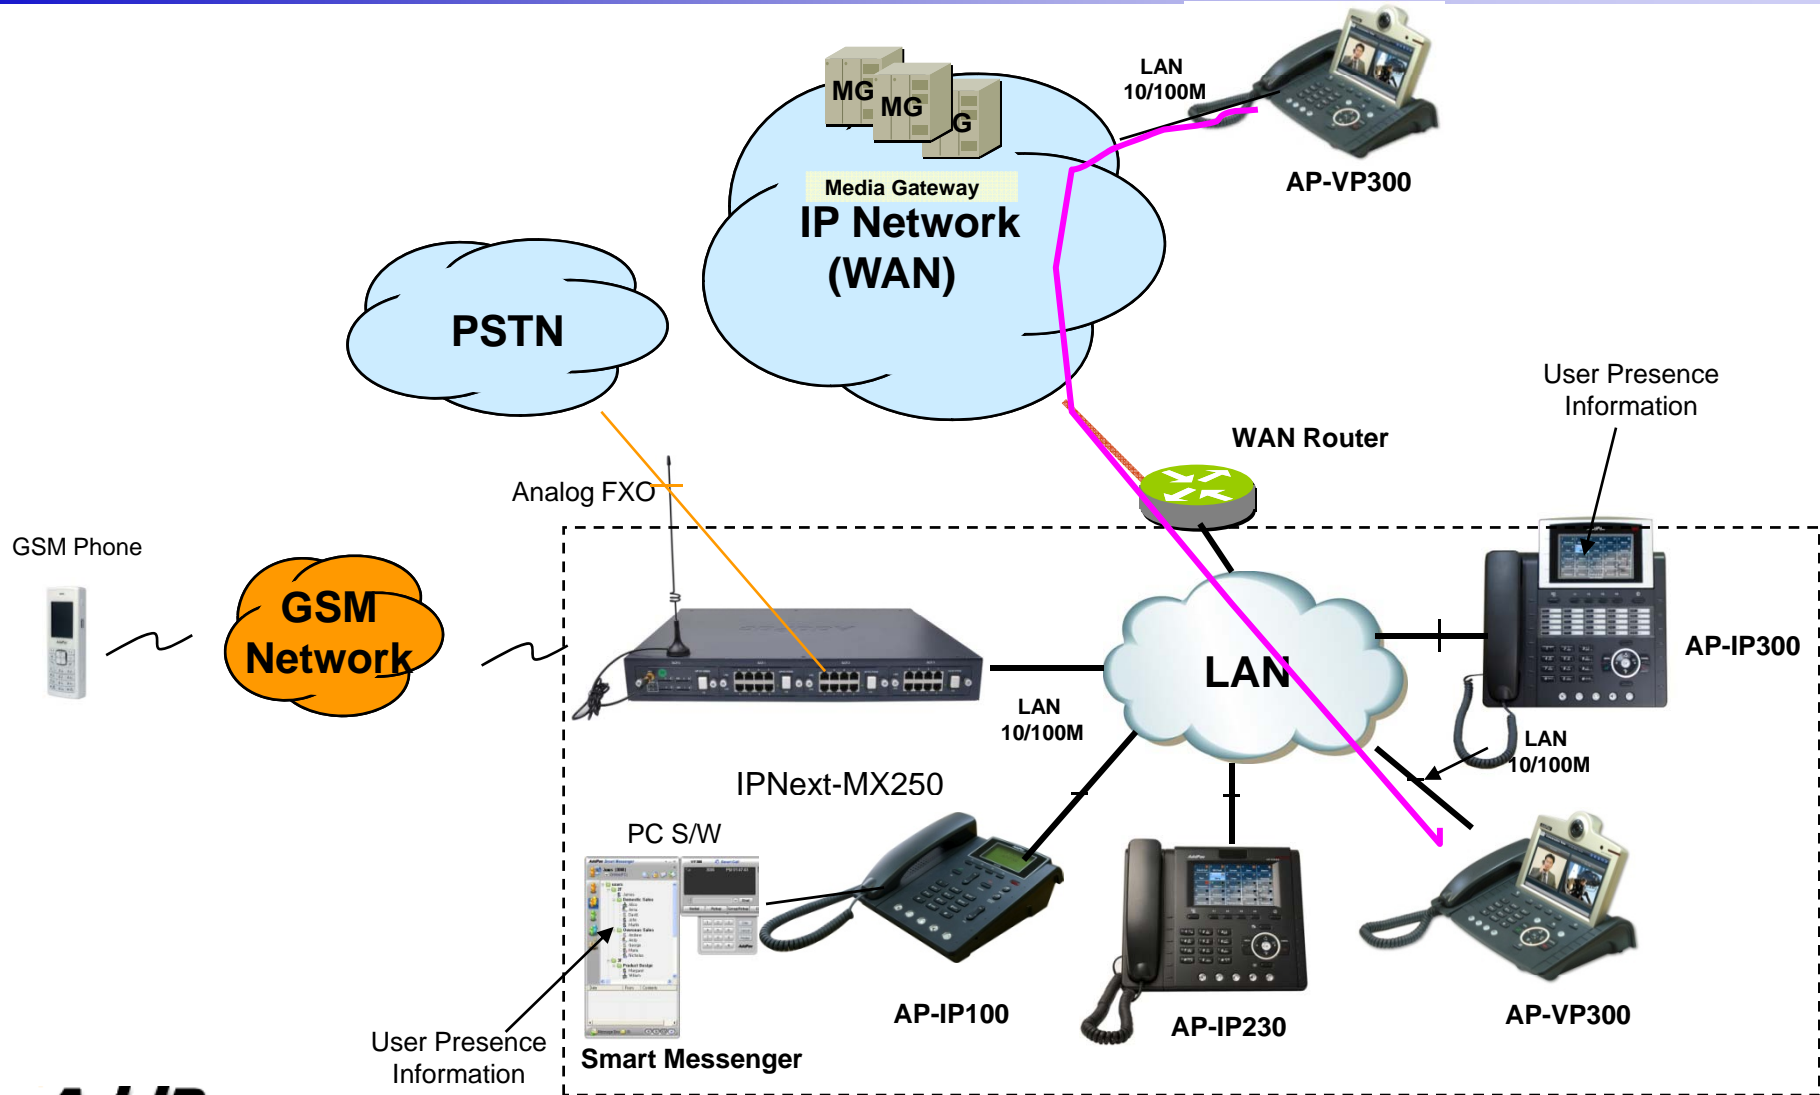

IPNext-MX250

Mobile Hybrid IP-PBX System

High-performance Next Generation Mobile Hybrid IP-PBX System

User Presence Service Features

AddPac

AddPac Technology

2012, Sales and Marketing

Contents

- User Presence Service Model
- User Presence System Diagram
- Application Area

IPNext-MX250

User Presence Information

AP-IP300

User Presence Service Model

IPNext-MX250 supports Call Manager & Presence Server Function

Presence Service System Diagram

Presence Service System Diagram

User Presence IP-PBX Application

Thank you!

AddPac Technology Co., Ltd.
Sales and Marketing

Phone +82.2.568.3848 (KOREA)

FAX +82.2.568.3847 (KOREA)