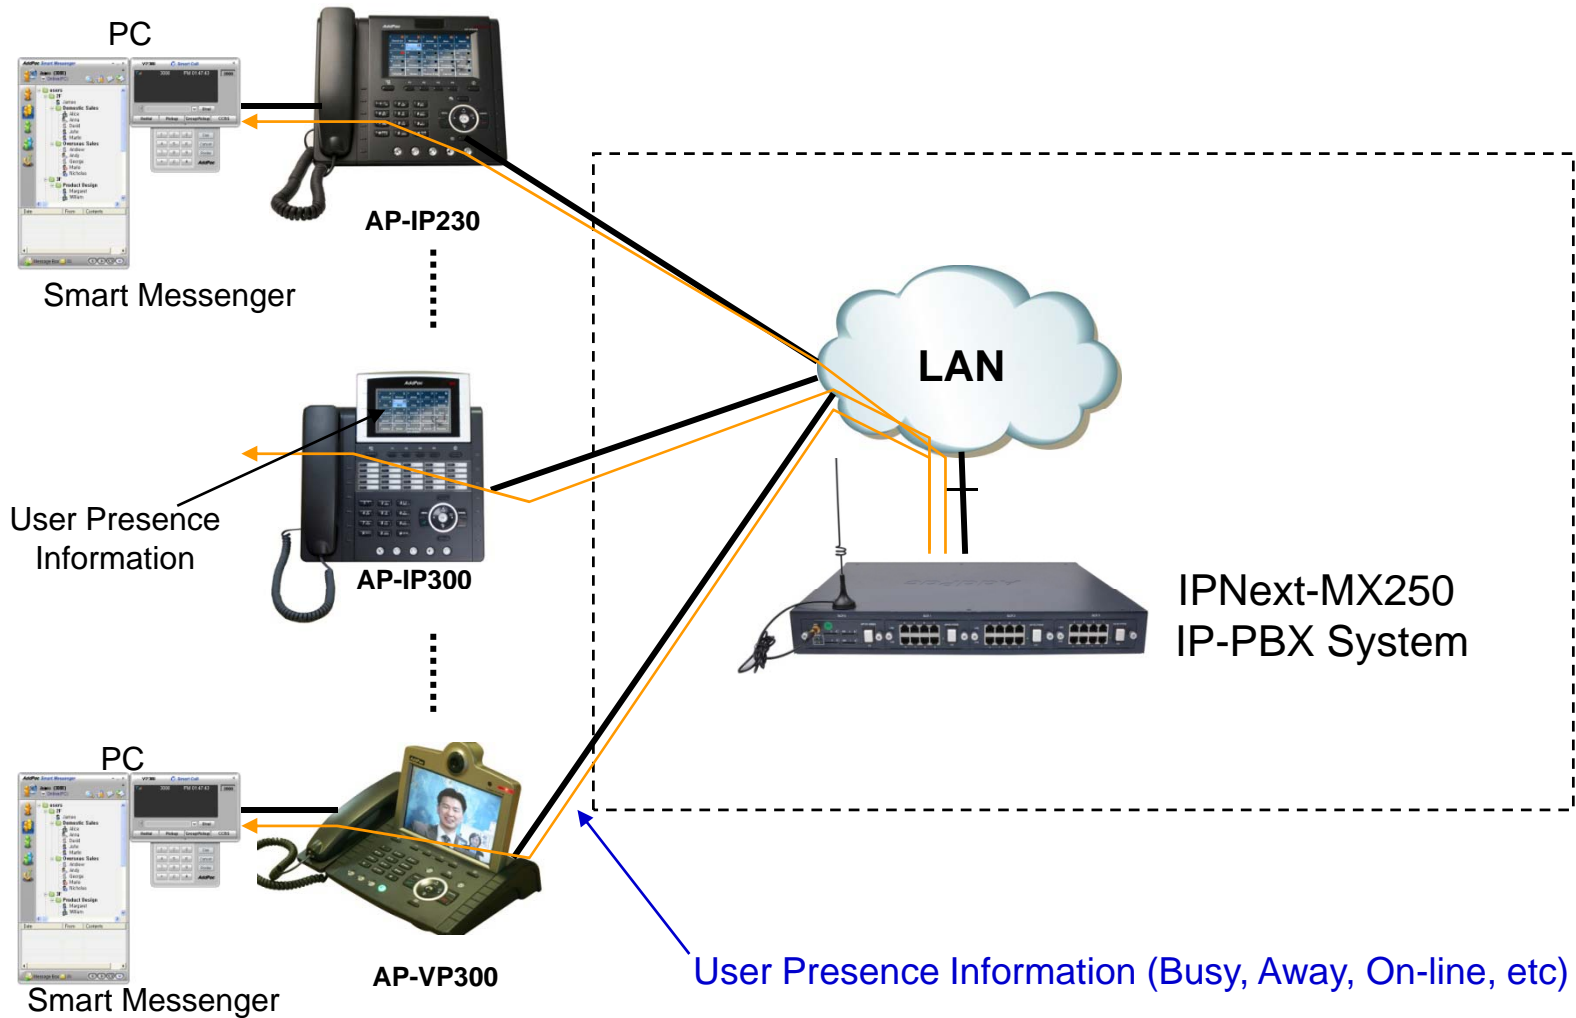

IPNext-MX250

Mobile Hybrid IP-PBX System

High-performance Next Generation Mobile Hybrid IP-PBX System

User Presence Service Features

AddPac

AddPac Technology

2012, Sales and Marketing

Contents

- User Presence Service Model
- User Presence System Diagram
- Application Area

IPNext-MX250

User Presence Information

AP-IP300

User Presence Service Model

IPNext-MX250 supports Call Manager & Presence Server Function

Presence Service System Diagram

Presence Service System Diagram

User Presence IP-PBX Application

Thank you!

AddPac Technology Co., Ltd.
Sales and Marketing

Phone +82.2.568.3848 (KOREA)

FAX +82.2.568.3847 (KOREA)