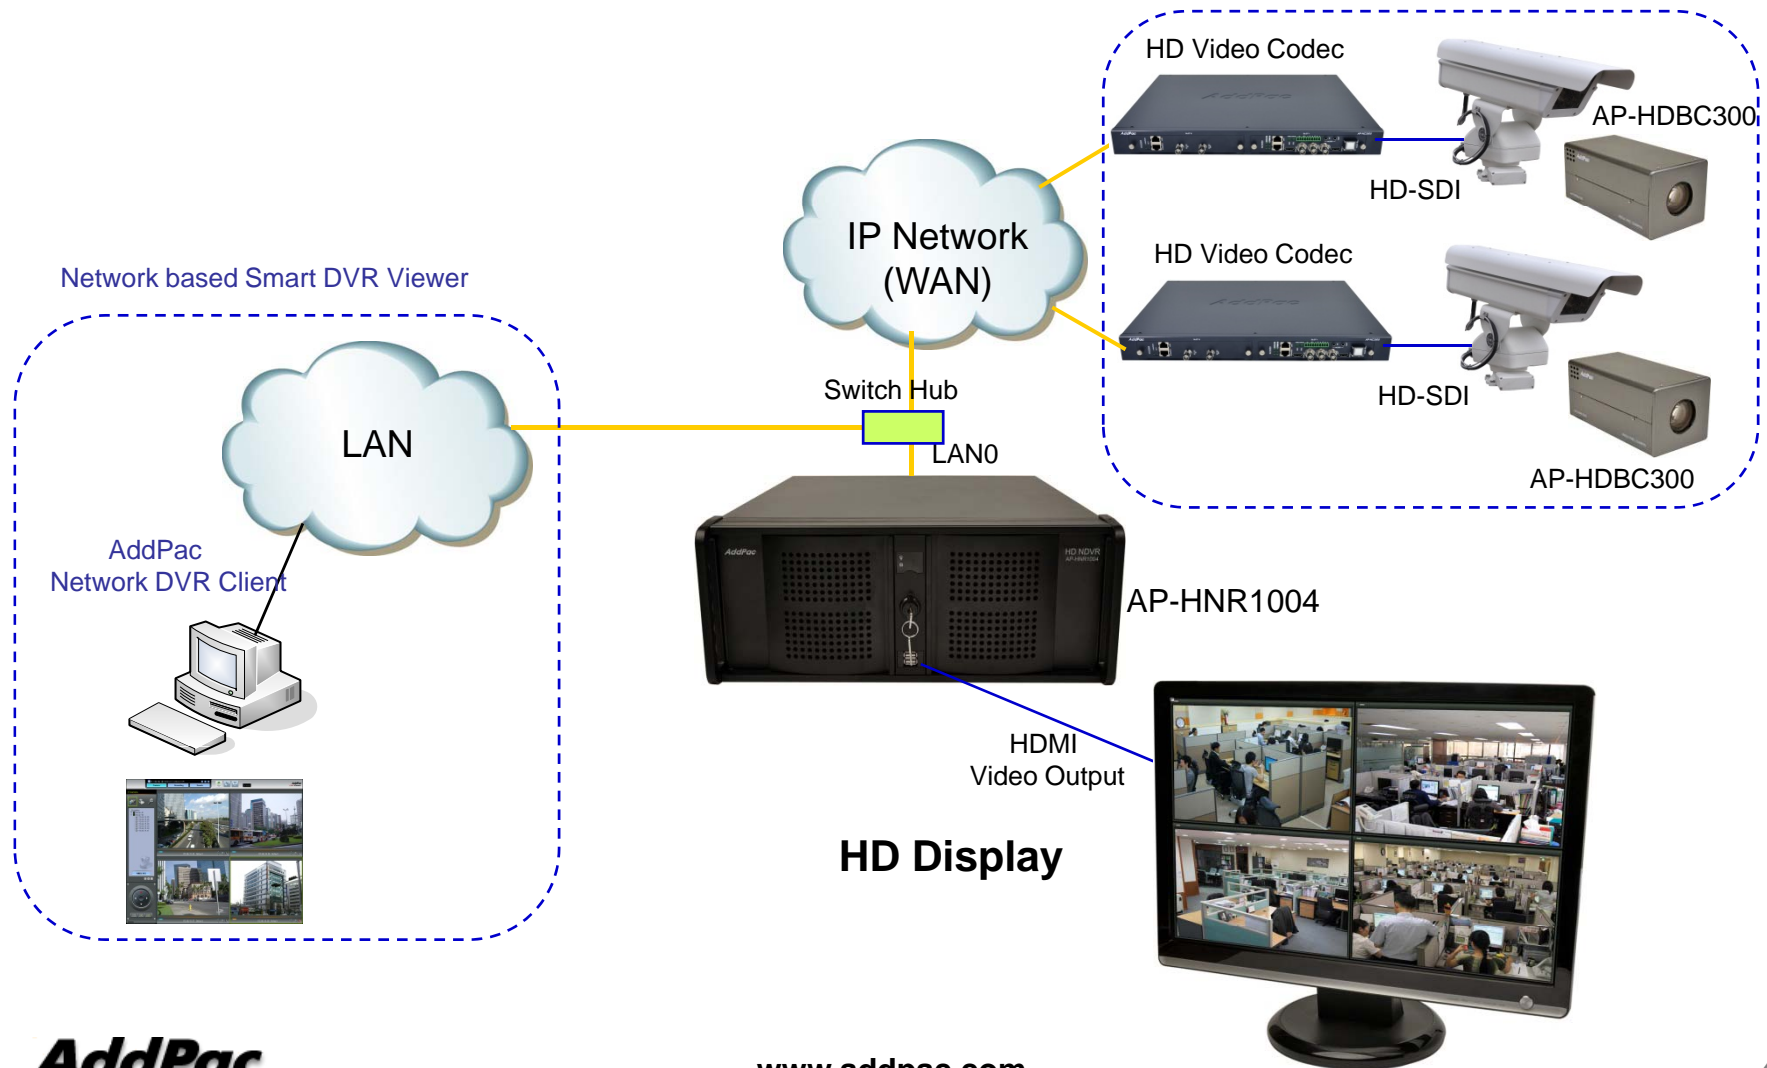

HD BOX Camera Service Diagram for CCTV