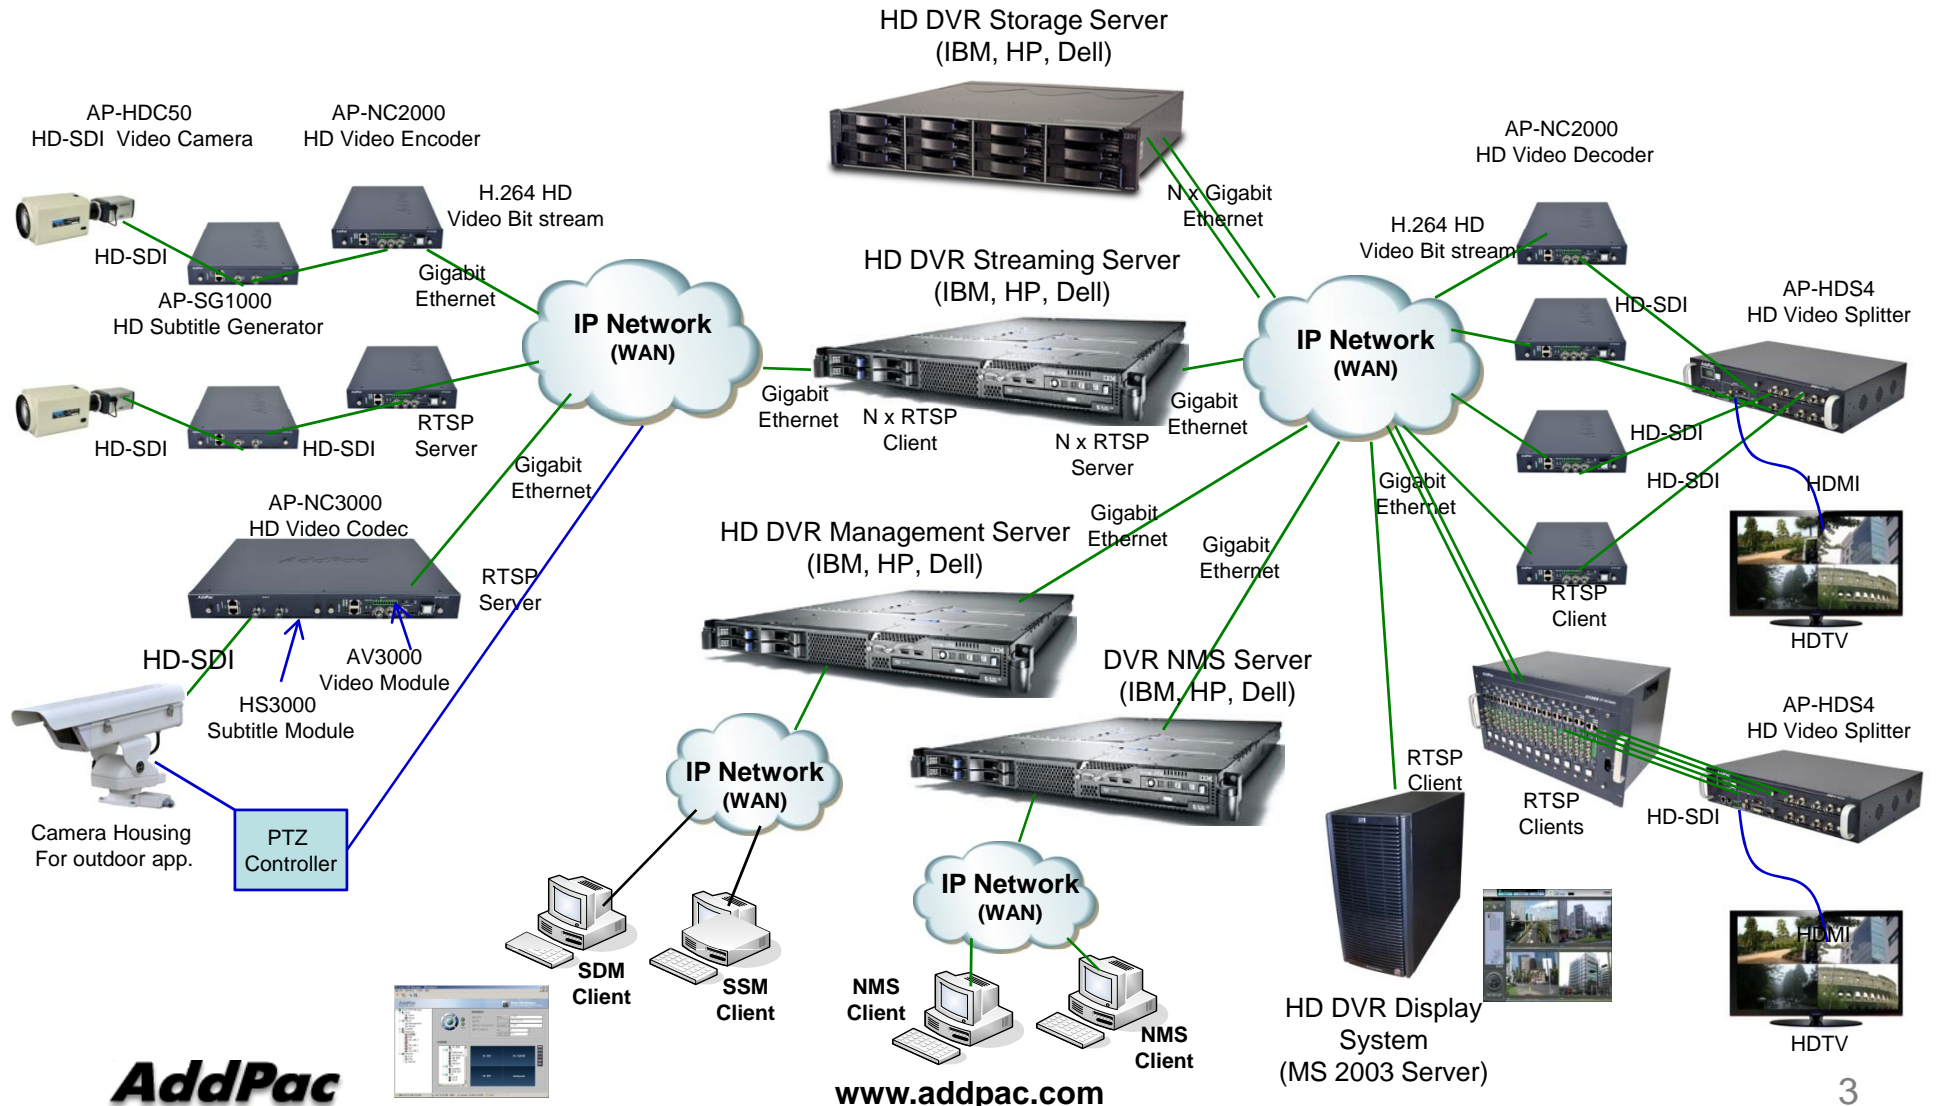

# AddPac HD BOX Camera Solution for CCTV

**AddPac**

**AddPac Technology**

Sales and Marketing

[www.addpac.com](http://www.addpac.com)

# Contents

- HD BOX Camera Service Diagram for CTV
- HD BOX Camera Comparison Table
  - AP-HDBC300 Full HD Box Camera
  - AP-HDBC200 Full HD Box Camera
  - AP-HDBC100 HD Box Camera
  - AP-HDBC50 HD Box Camera
- HD BOX Camera Brief Introduction

# HD BOX Camera Service Diagram for CCTV