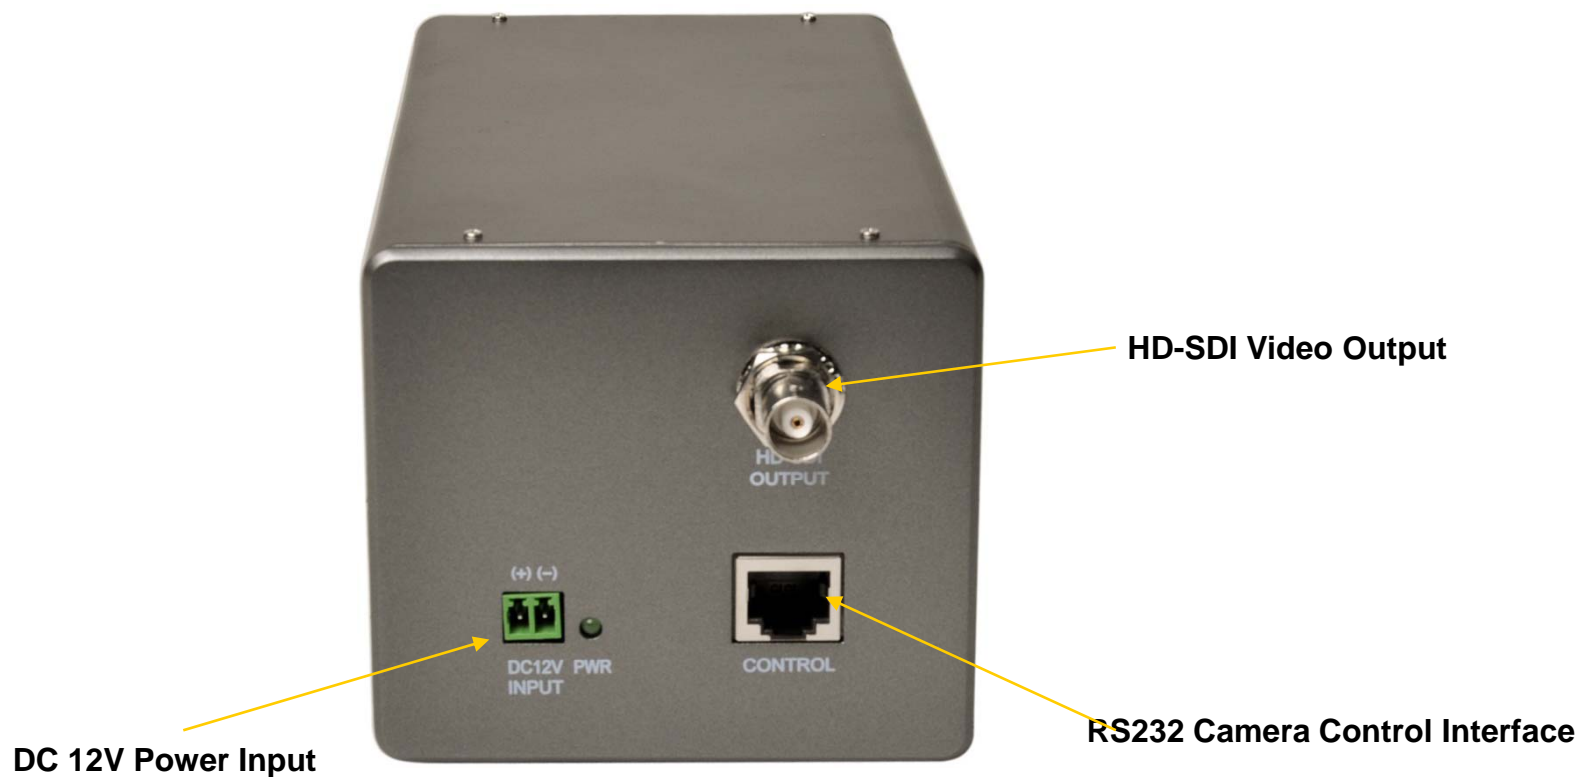

Hardware Specification

AP-HDBC200 HD Box Camera