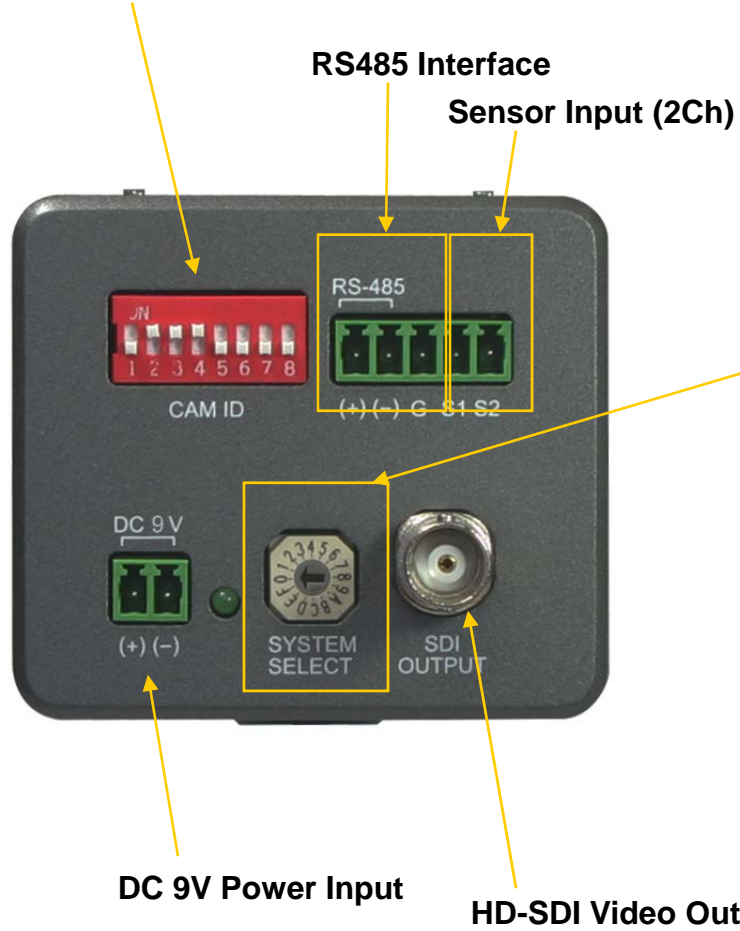

Hardware Specification

AP-HDBC100 Full HD Box Camera

Camera ID for RS485 communication

System Select Switch

Video Signal	70	01	1080i/59.94 (Initial Setting)
		02	720p/59.94
		03	NTSC(CROP)
		04	NTSC(SQ)
		11	1080i/50
		12	720p/50
		13	PAL(CROP)
		14	PAL(SQ)