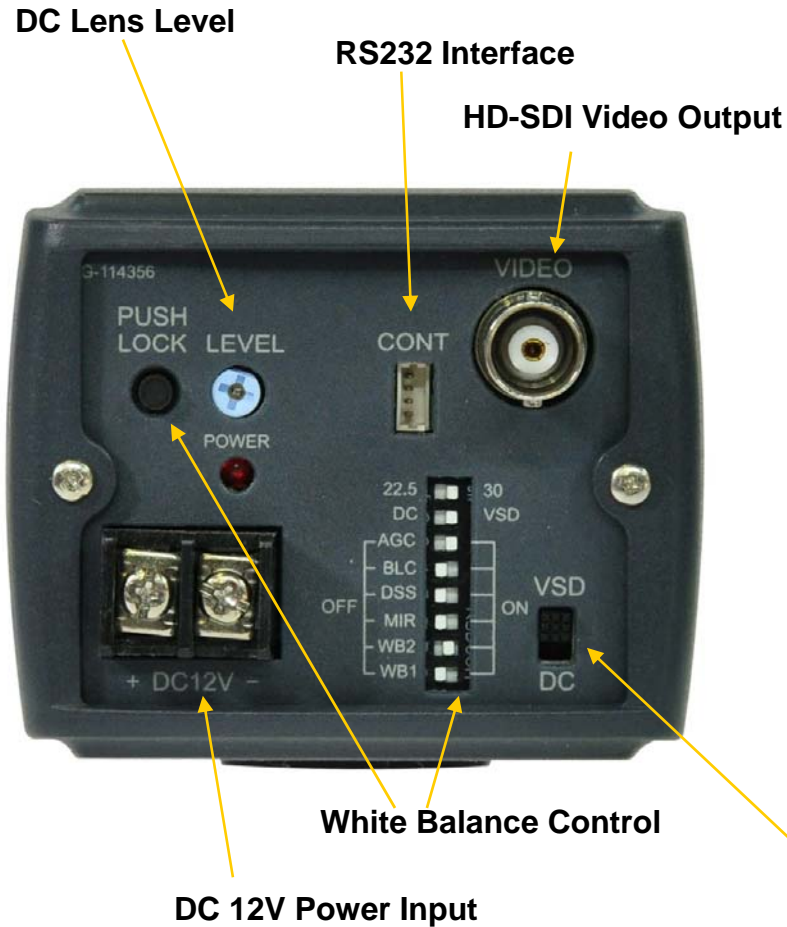

Hardware Specification

AP-HDBC50 HD Box Camera

CCD	1/3" Progressive Scan CCD Image Sensor
Pixel	1.3 Mega Pixel
Scanning	Progressive Scan
S/N Ratio	More than 50dB
Min. illumination	DSS off : 1.0 lx(F1.2, 30 IRE, AGC On) DSS on : 0.1 lx
AGC	On/Off
BLC	On/Off
DSS	On/Off
H-Mirror	On/Off
White Balance	Support ATW, AWC, One-Push
Lens Mount	C/CS Mount Available
Lens Control	Supports VSD and DC lens