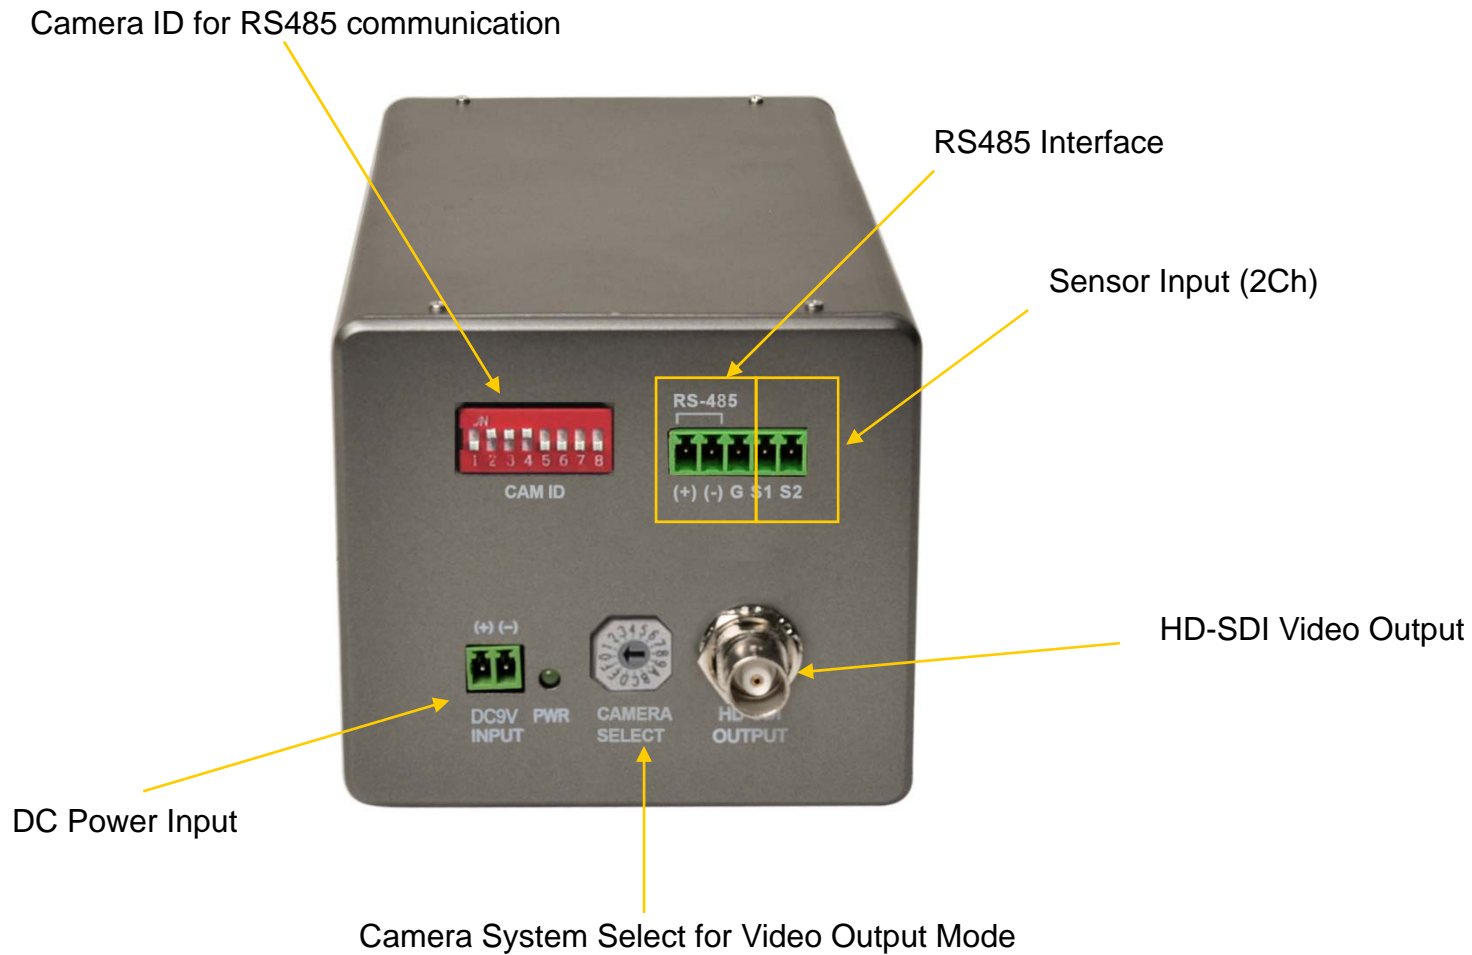

## AP-HDBC300 Full HD Box Camera

- High-End Full HD Video Camera Features
- CMOS Sensor, 3.27Mega Pixel Camera
- Various Video Format Support ( ex;1080p/29.97, 1080i/59.94, etc)
- PAN/TILT/Zoom Housing Features
- **Optical 20 x Zoom**, Digital 12 x Zoom Camera
- HD-SDI Digital Video Output Interface
- RS485 Interface for Camera Control
- Camera System Select Switch for Video Output Mode Control

## AP-HDBC300 Full HD Box Camera

- Camera Specification
  - High-end 1/2.8-type “Exmor” CMOS Camera Sensor
  - 3.27 Mega Pixels
  - HD : 1080p/29.97, 1080p/25, 1080i/59.94, 1080i/50, 720p/59.94, 720p/50, etc
  - Auto Focus 20 x Optical Zoom, 12 x Digital Zoom
  - Auto ICR Function
  - Noise Reduction
  - PELCO-D Control Protocol
  - Position Preset

## AP-HDBC300 Full HD Box Camera