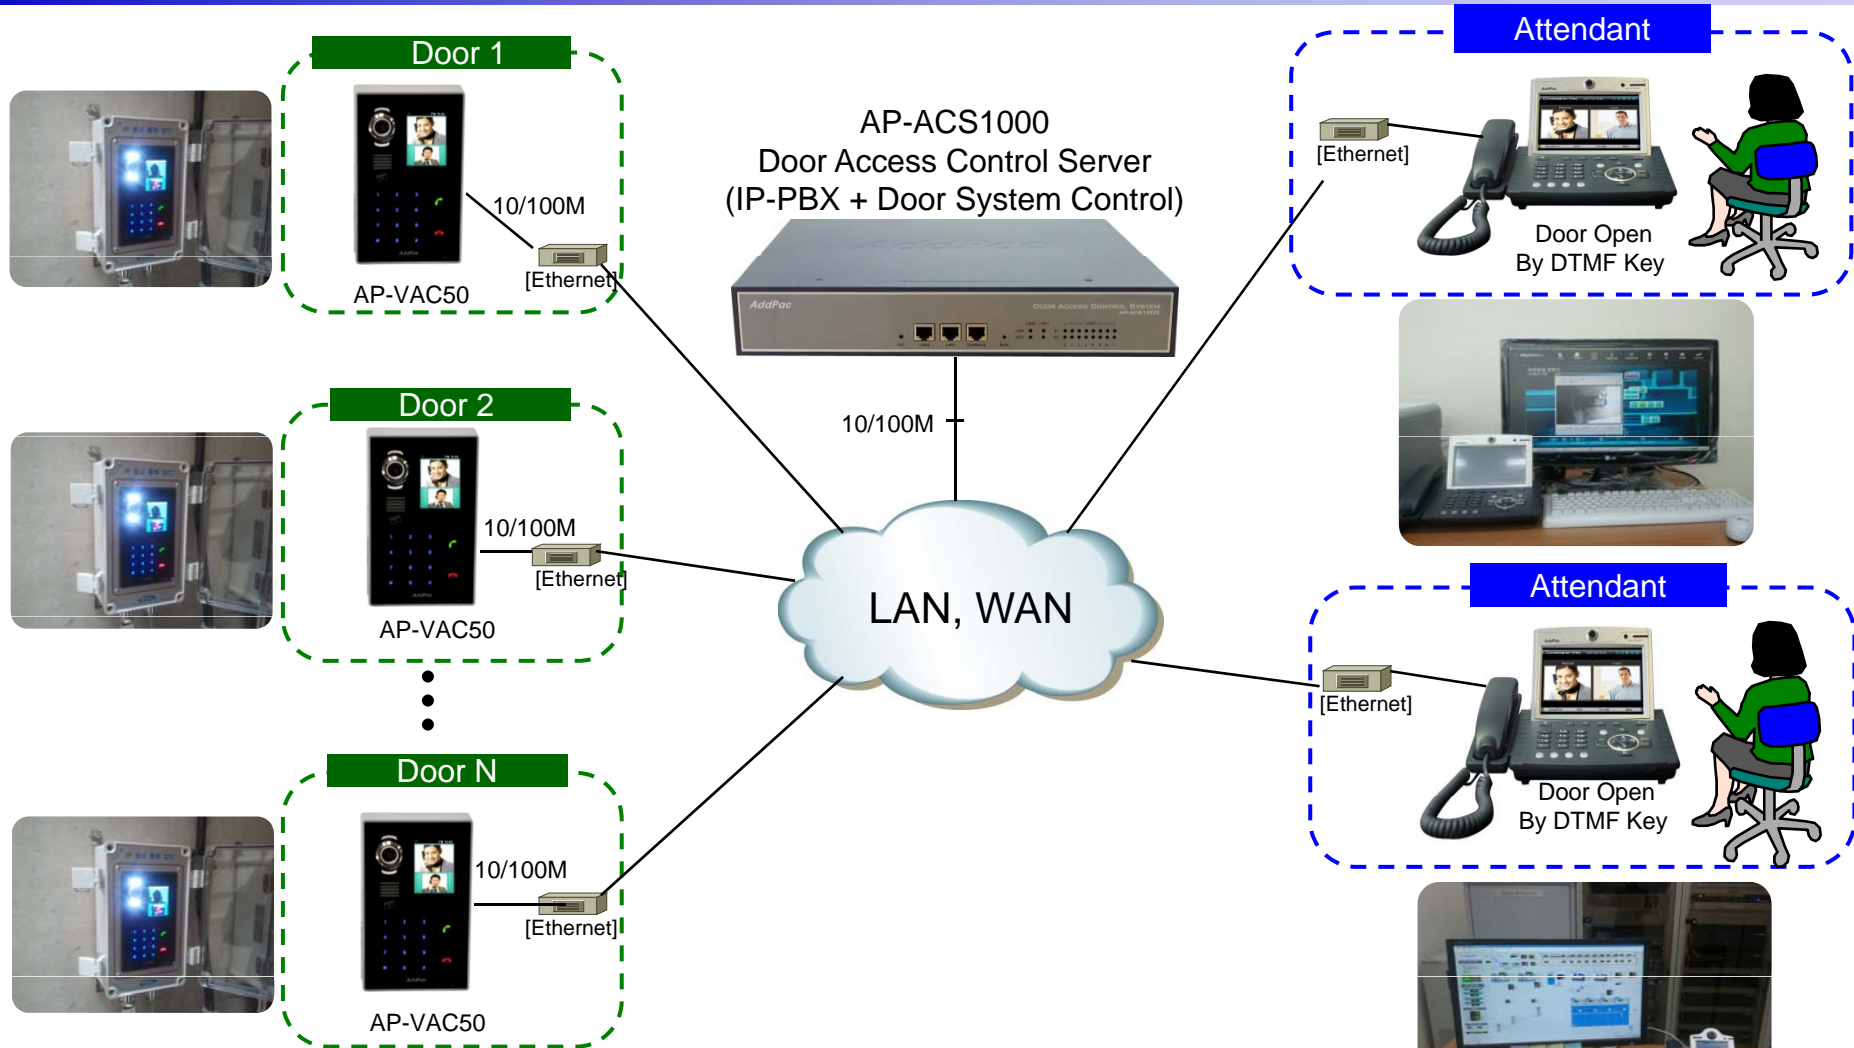

IP Video Door Phone Solution Installation Example (electric power corporation: underground power utility-pipe conduit)

AP-VAC50

AP-VP280

AP-ACS1000
(Door Access Control Server)

AddPac

AddPac Technology

Sales and Marketing

Contents

- IP Video Door Phone Solution Application Network Diagram
- IP Video Door Phone Solution Installation Pictures

Network Diagram

Monitoring Room #1

Monitoring Room #2

Underground Power Utility-pipe Conduit : Entrance

Entrance

Underground Power Utility-pipe Conduit : First Order Entrance

Underground Power Utility-pipe Conduit : IP Video Door Phone (Idle Mode)

Underground Power Utility-pipe Conduit : IP Video Door Phone (Connect Mode)