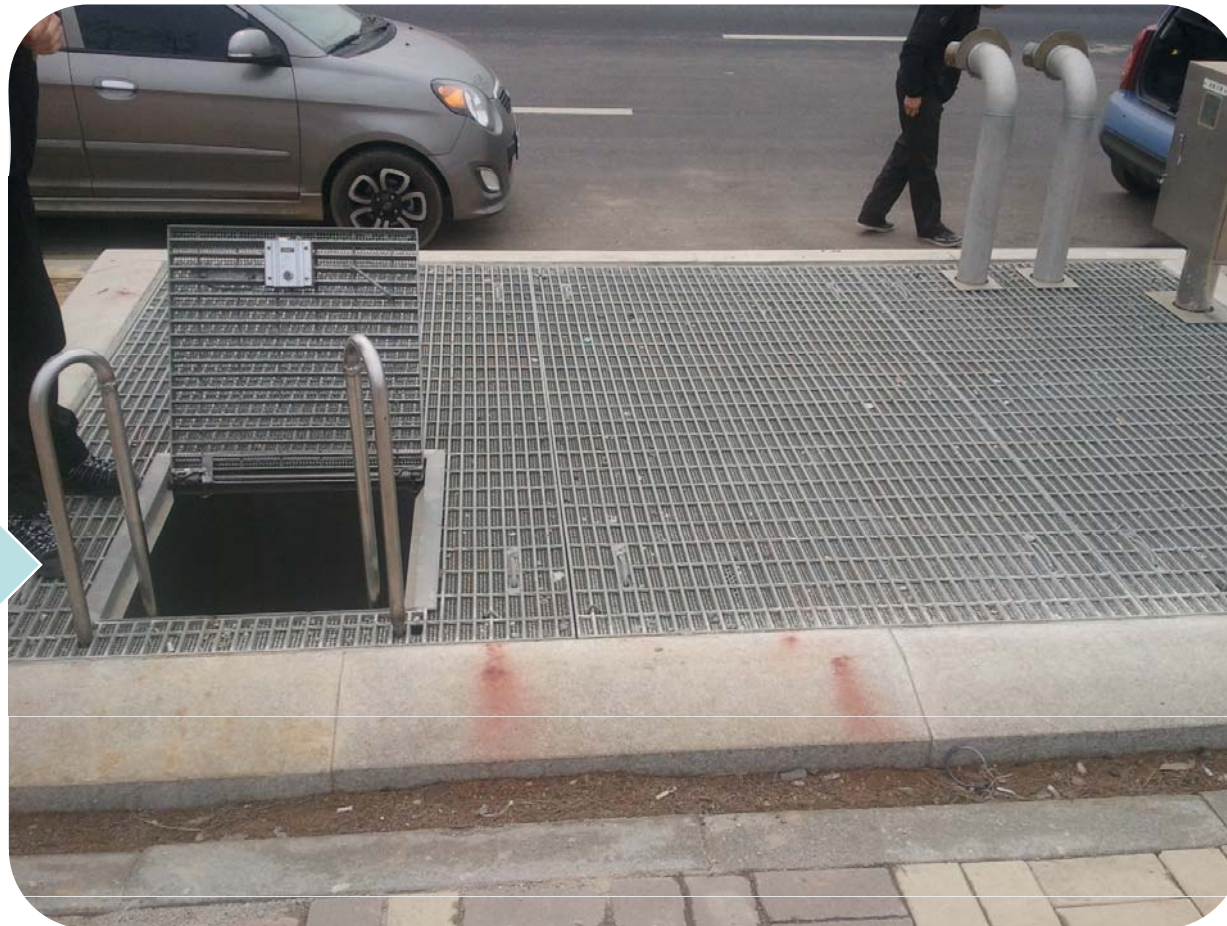

IP Video Door Phone Solution Installation Example (electric power corporation: underground power utility-pipe conduit)

AP-VAC50

AP-VP280

AP-ACS1000
(Door Access Control Server)

AddPac

AddPac Technology

Sales and Marketing

Contents

- IP Video Door Phone Solution Application Network Diagram
- IP Video Door Phone Solution Installation Pictures

Network Diagram

Monitoring Room #1

Monitoring Room #2

Underground Power Utility-pipe Conduit : Entrance

Entrance

Underground Power Utility-pipe Conduit : First Order Entrance

Underground Power Utility-pipe Conduit : IP Video Door Phone (Idle Mode)

Underground Power Utility-pipe Conduit : IP Video Door Phone (Connect Mode)