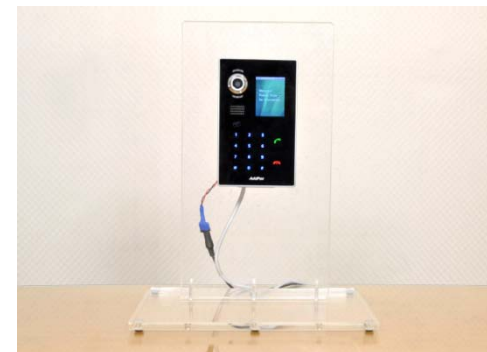

IP Video Door Phone Solution Installation Example (electric power corporation: underground power utility-pipe conduit)

AP-VAC50

AP-VP280

AP-ACS1000
(Door Access Control Server)

AddPac

AddPac Technology

Sales and Marketing

Contents

- IP Video Door Phone Solution Application Network Diagram
- IP Video Door Phone Solution Installation Pictures

Network Diagram

Monitoring Room #1

Monitoring Room #2

Underground Power Utility-pipe Conduit : Entrance

Entrance

Underground Power Utility-pipe Conduit : First Order Entrance

Underground Power Utility-pipe Conduit : IP Video Door Phone (Idle Mode)

Underground Power Utility-pipe Conduit : IP Video Door Phone (Connect Mode)