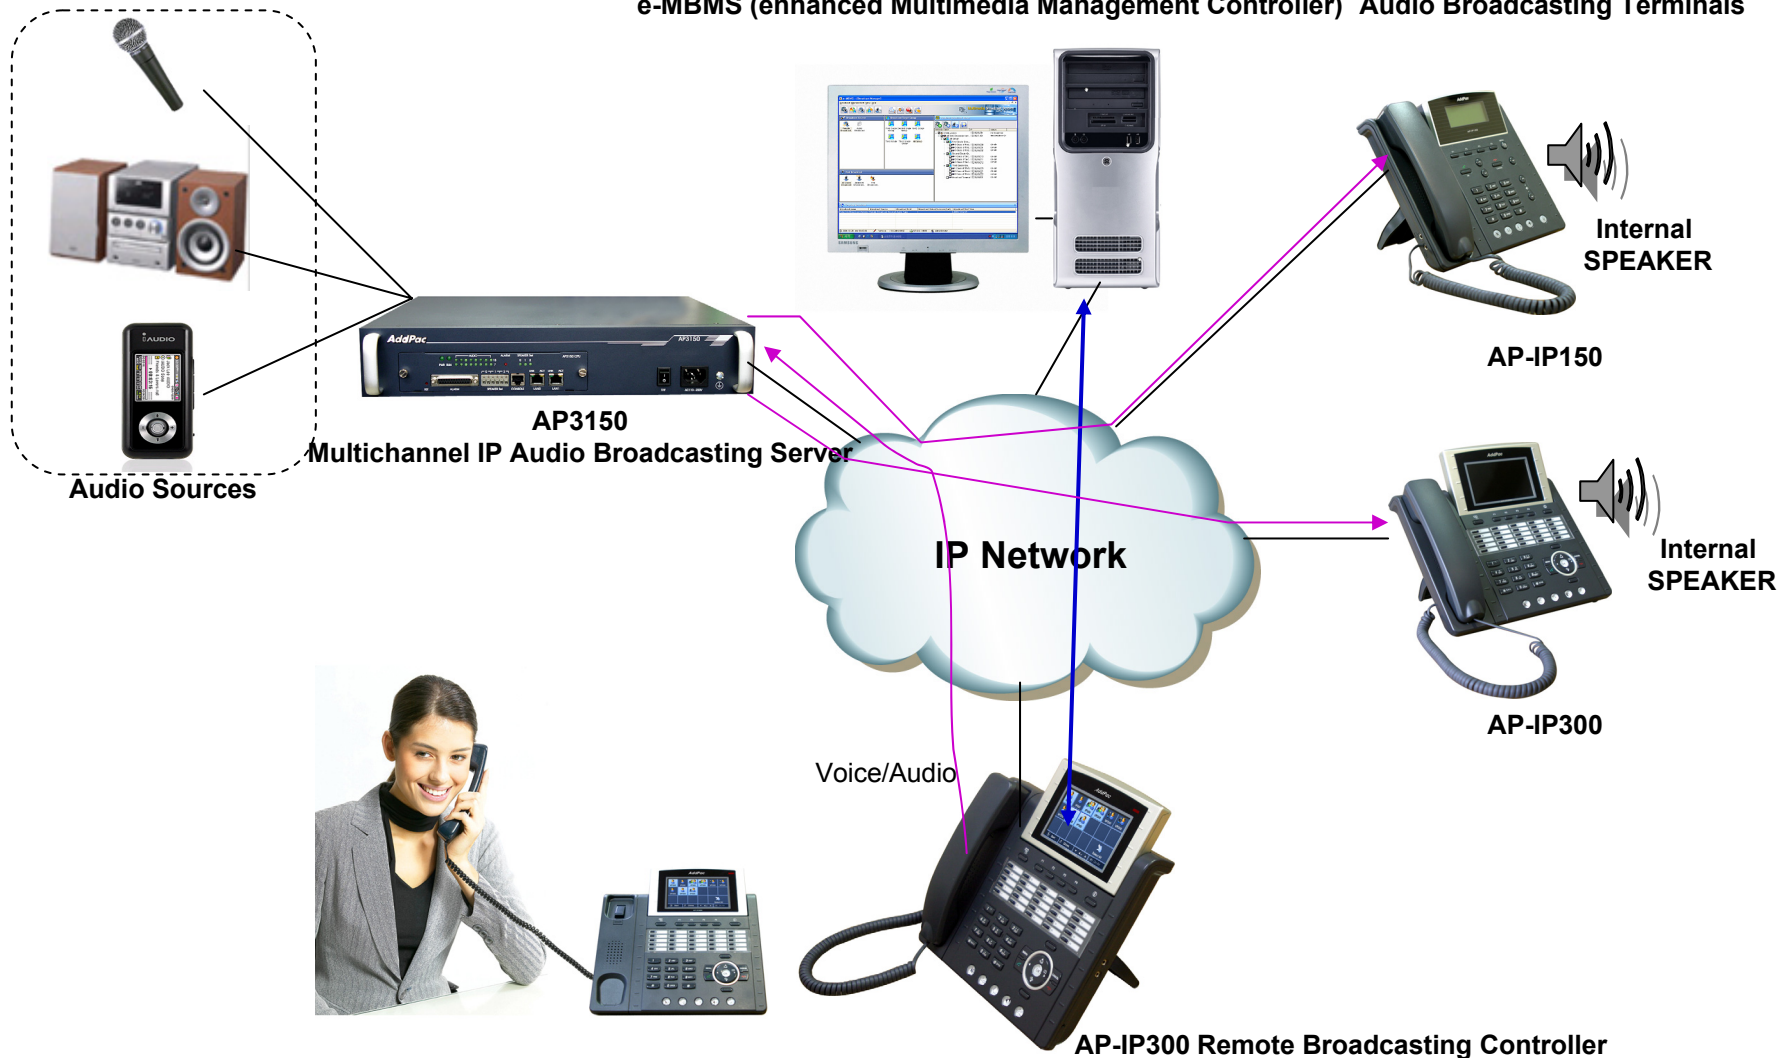

Remote Broadcasting Controller

High-performance IP Audio Remote Broadcasting Solution

AP-IP300 IP Remote Broadcasting Controller

e-MBMS (enhanced Multimedia Broadcasting Management System)

AddPac

www.addpac.com

AddPac

AddPac Technology

Sales and Marketing

Contents

- Remote Broadcasting Network Diagram : Example
- AP-IP300 IP Remote Broadcasting Controller
- Multiple Remote Broadcasting Service Diagram
- e-MBMS Multimedia Broadcasting Management

Remote Broadcasting Network Diagram

e-MBMS (enhanced Multimedia Management Controller) Audio Broadcasting Terminals

Remote Broadcasting Controller

AP-IP300 High Performance IP Phone

✓ Application Select

Remote Broadcasting Controller

OSD for Group Broadcasting Service

AP-IP300 High Performance IP Phone

Chime Bell indicate "Broadcasting Start"

Broadcasting Group Select

Display the ON-AIR Status

Broadcasting Start Button

Volume Control

Multiple Remote Broadcasting Service Diagram