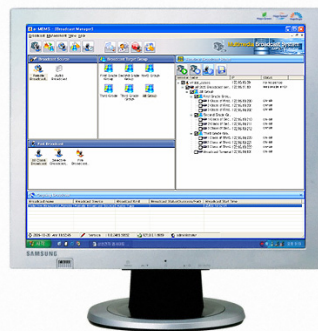

Remote Broadcasting Controller

High-performance IP Audio Remote Broadcasting Solution

AP-IP300 IP Remote Broadcasting Controller

e-MBMS (enhanced Multimedia Broadcasting Management System)

AddPac

www.addpac.com

AddPac

AddPac Technology

Sales and Marketing

Contents

- Remote Broadcasting Network Diagram : Example
- AP-IP300 IP Remote Broadcasting Controller
- Multiple Remote Broadcasting Service Diagram
- e-MBMS Multimedia Broadcasting Management