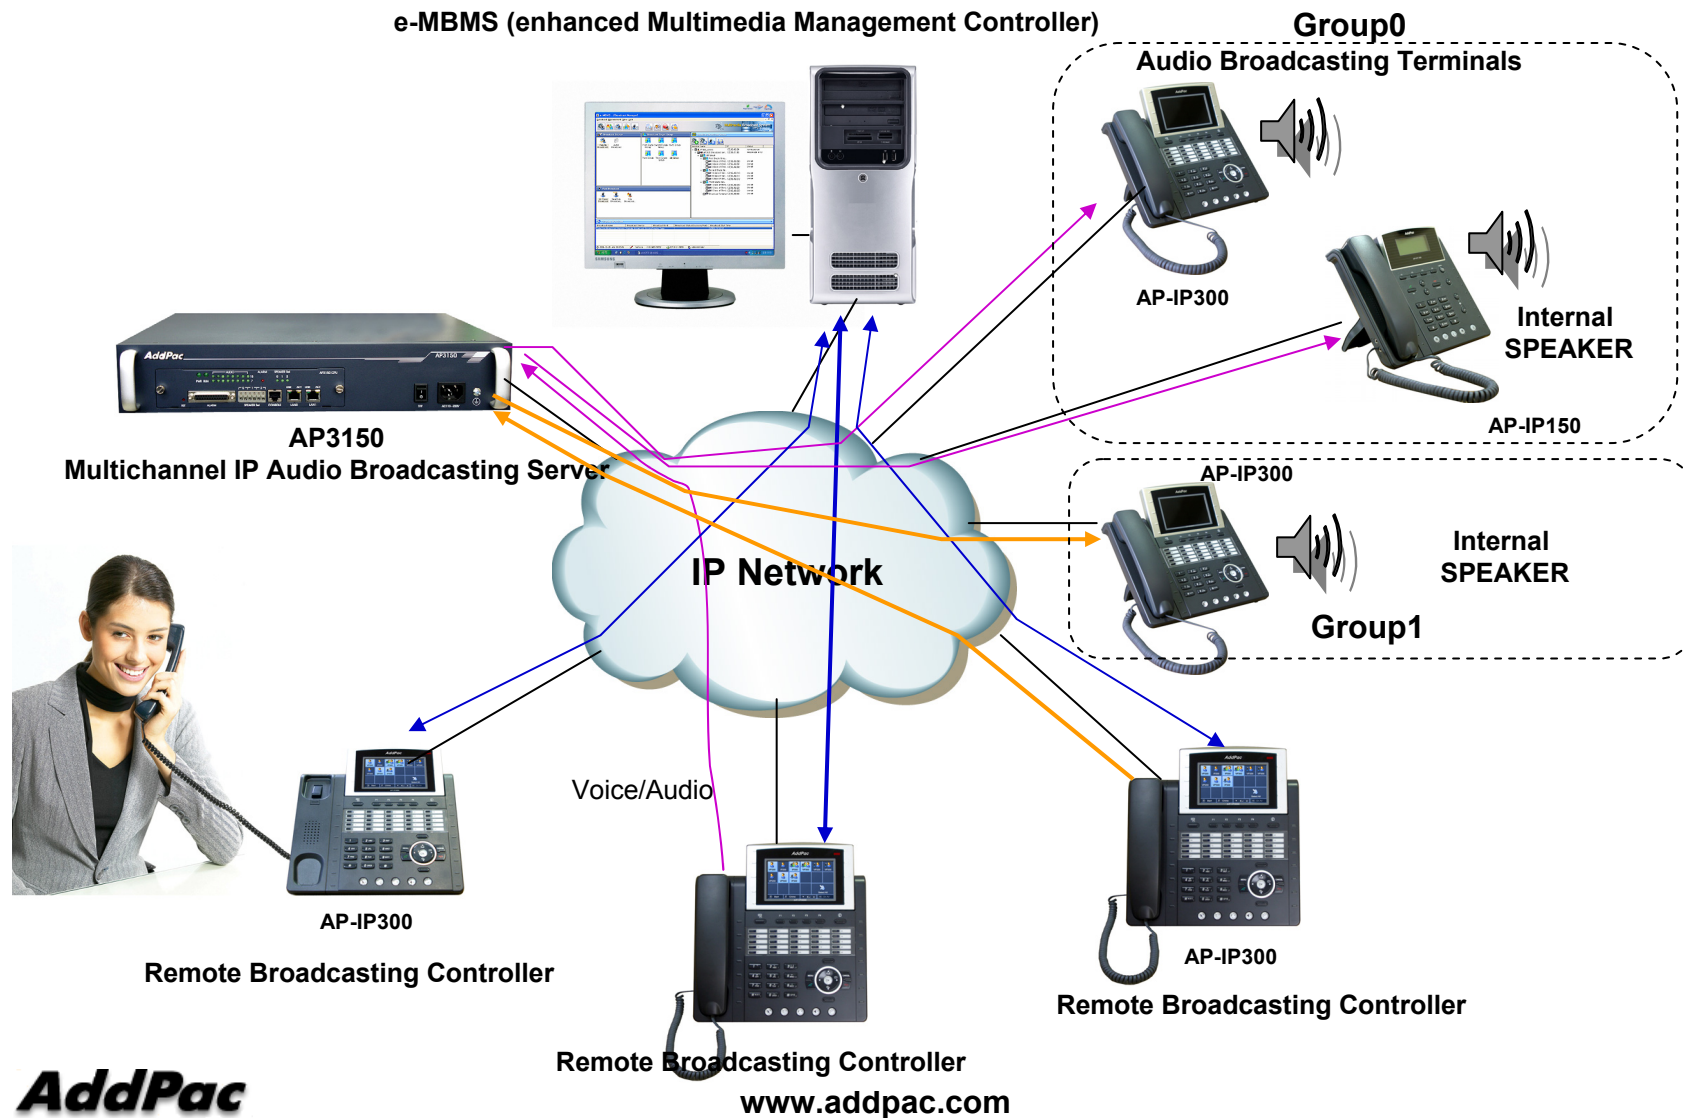

Remote Broadcasting Controller

High-performance IP Audio Remote Broadcasting Solution

AP-IP300 IP Remote Broadcasting Controller

e-MBMS (enhanced Multimedia Broadcasting Management System)

AddPac

www.addpac.com

Remote Broadcasting Network Diagram

e-MBMS (enhanced Multimedia Management Controller) Audio Broadcasting Terminals

Remote Broadcasting Controller

AP-IP300 High Performance IP Phone

✓ Application Select

Remote Broadcasting Controller

OSD for Group Broadcasting Service

AP-IP300 High Performance IP Phone

Chime Bell indicate "Broadcasting Start"

Broadcasting Group Select

Display the ON-AIR Status

Broadcasting Start Button

Volume Control

Multiple Remote Broadcasting Service Diagram

e-MBMS Service Feature

- Client/Server Architecture
- PC based Window Application Program
- User and Group Management
- User Access Management
- Broadcasting Equipment Management (Server/Terminal/Controller)
- Broadcasting Source Management
- Configuration Management
- Session Management
- Schedule Broadcasting Management
- Emergency Broadcasting
- Event Management
- **Remote Broadcasting Controller Management**
- e-MBMS Redundancy Configuration/Backup
- etc