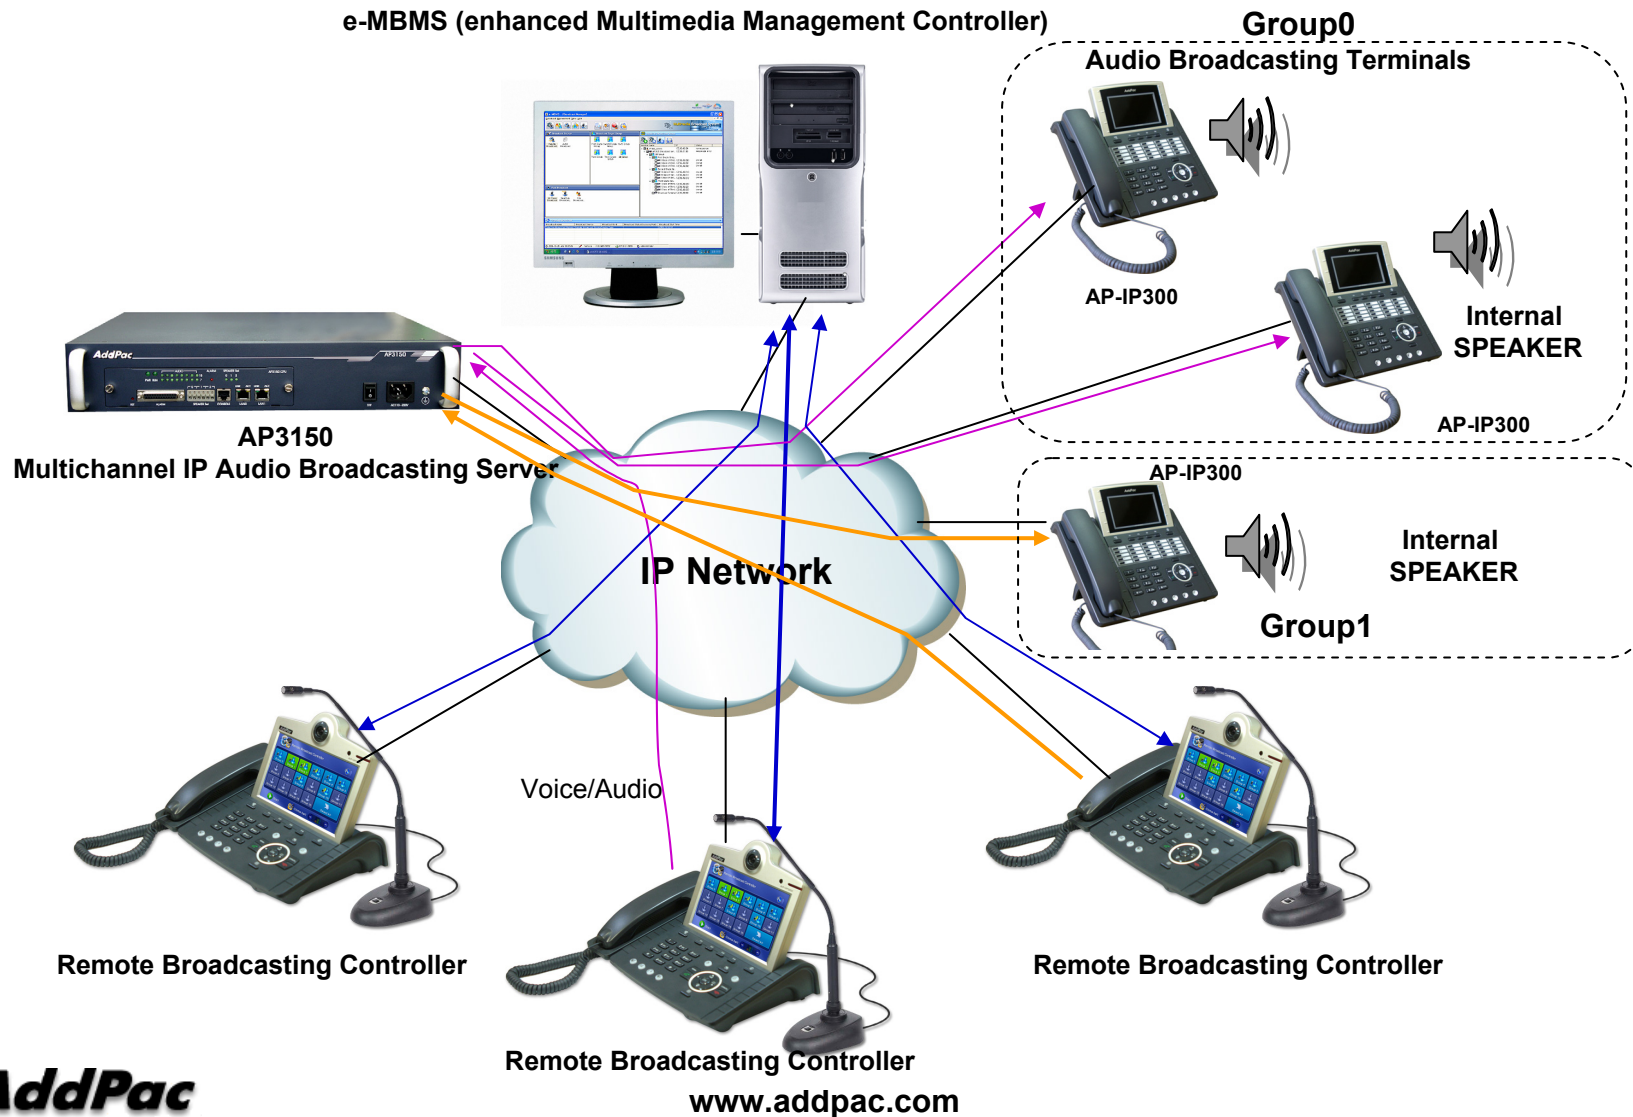

Multiple Remote Broadcasting Service Diagram