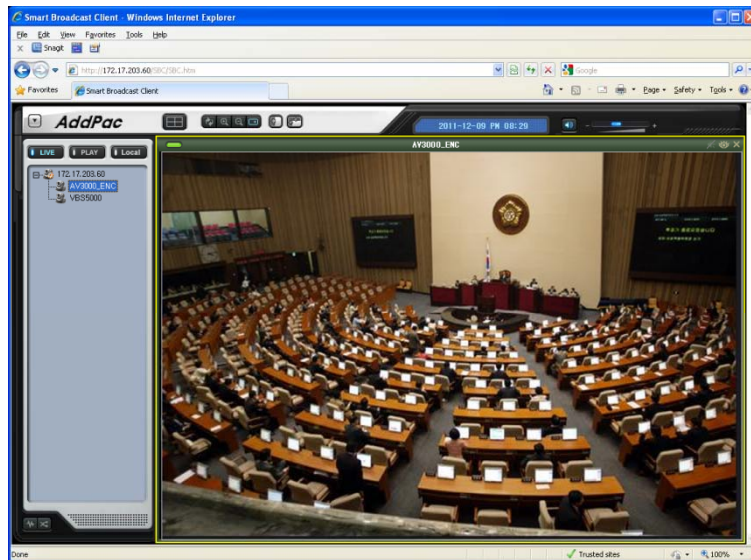

HD IP Broadcasting Solution for HQ-Branch Enterprise

Smart Broadcasting Client for PC Video Player

AddPac

AddPac Technology

2012, Sales and Marketing

Contents

- Smart HD Broadcasting Service Network Diagram
- System Requirements
- SBC Main Features
 - Main Features
 - Drag & Drop
 - Live Broadcast Streaming
 - Recorded File Video Play
 - Layout Settings
 - Snap Shot

Drag & Drop

Live Broadcast Streaming

Layout
Video Streaming Layout choice

Zoom In/Out
Streaming Video Screen Zoom In/Out Configuration

Volume
Audio Volume Control

Broadcast Source List
In left side menu, user can see registered broadcasting source channel list.