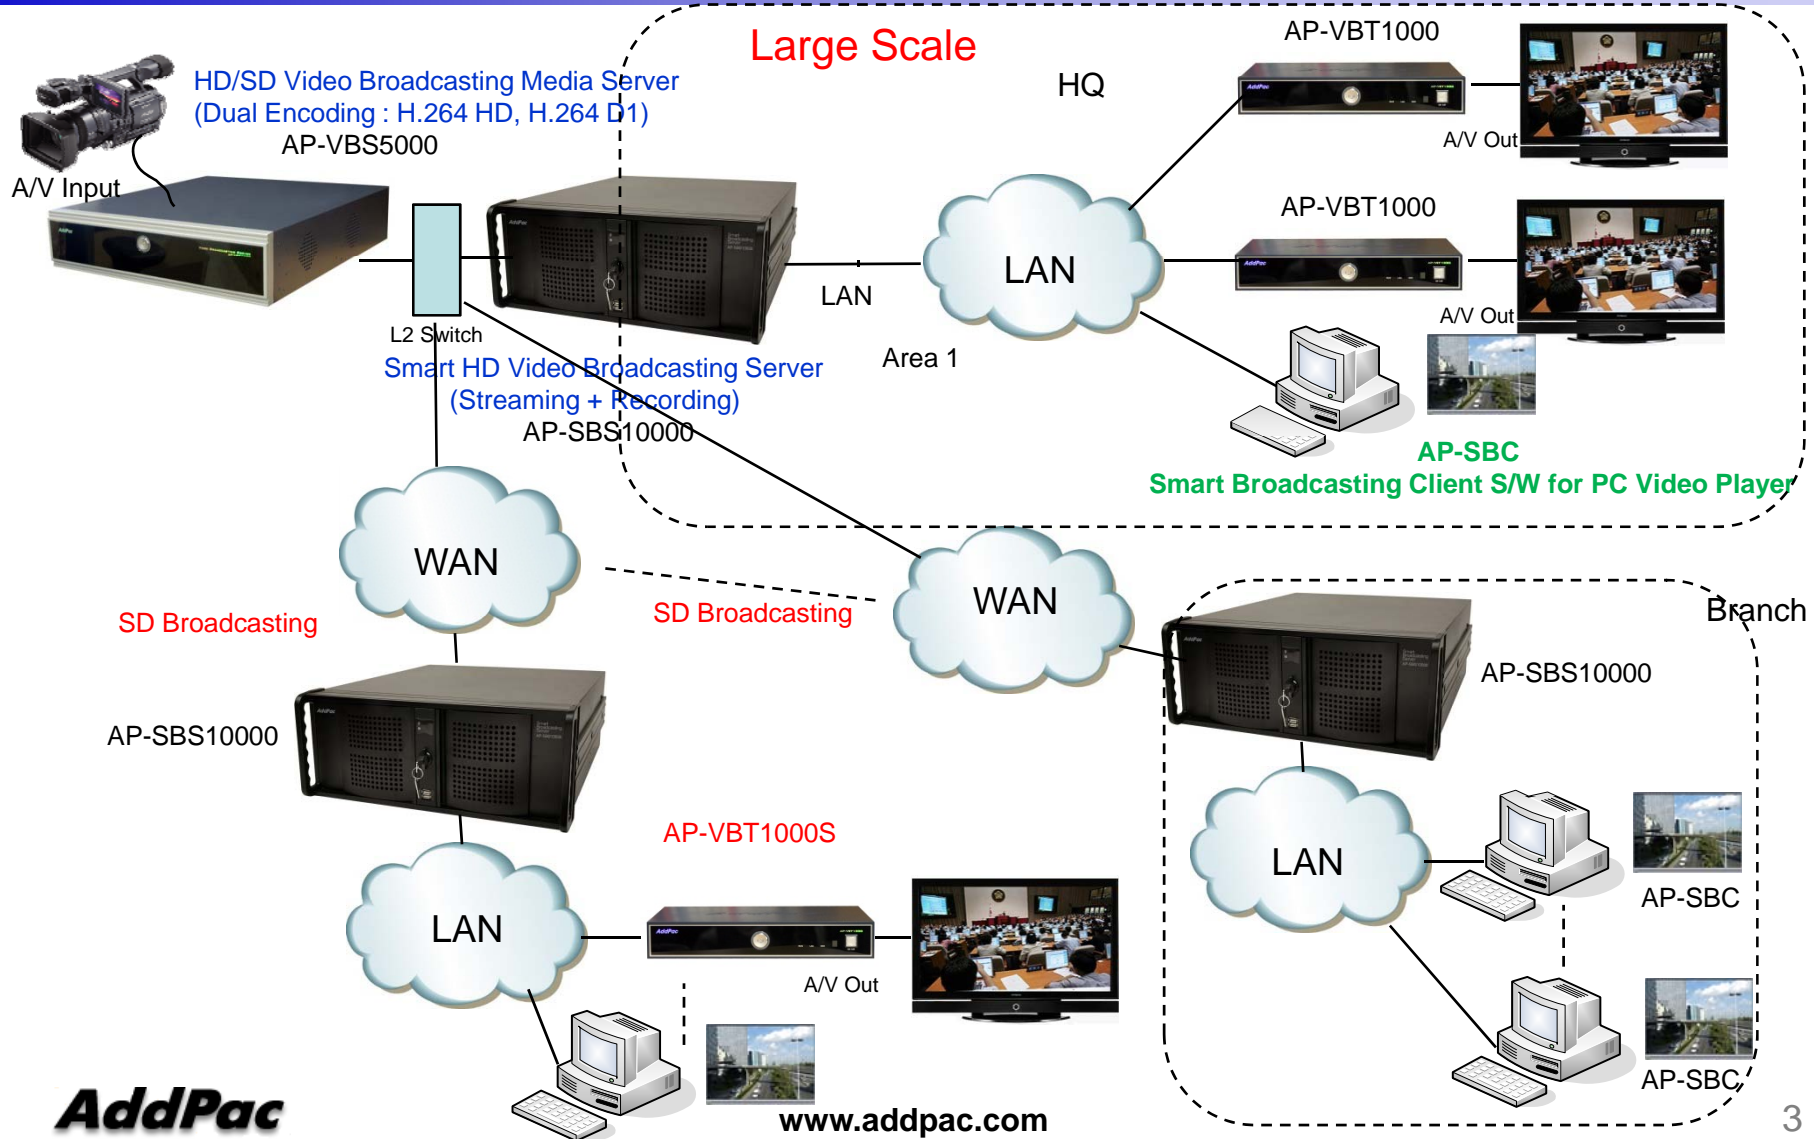

HD IP Broadcasting Solution for HQ-Branch Enterprise

Smart Broadcasting Client for PC Video Player

AddPac

AddPac Technology

2012, Sales and Marketing

Contents

- Smart HD Broadcasting Service Network Diagram
- System Requirements
- SBC Main Features
 - Main Features
 - Drag & Drop
 - Live Broadcast Streaming
 - Recorded File Video Play
 - Layout Settings
 - Snap Shot

Smart HD Video Broadcasting Service Network Diagram

System Requirements

- OS : Windows XP, Vista, Windows7, Windows Server 2000/2003
- CPU : Intel Pentium processor or compatible architecture (32 bit and 64-bit)
- Free hard disk space : 200 MB or more
- Physical memory : 256 MB or higher
- Monitor : super VGA (1024 x 768) resolution or higher

Drag & Drop

Live Broadcast Streaming

Layout
Video Streaming Layout choice

Zoom In/Out
Streaming Video Screen Zoom In/Out Configuration

Volume
Audio Volume Control

Broadcast Source List
In left side menu, user can see registered broadcasting source channel list.

Live Broadcast Streaming
By drag & drop broadcasting channel selected in source list, user can monitor live broadcasting channel.

Recorded File Video Play

Recorded File Video Play

Smart Broadcasting Client play the recorded video file in broadcasting server such as AP-SBS10000 via file browsing, User Interface support Play, Stop, Pause, Play Status Bar, and Running Time,