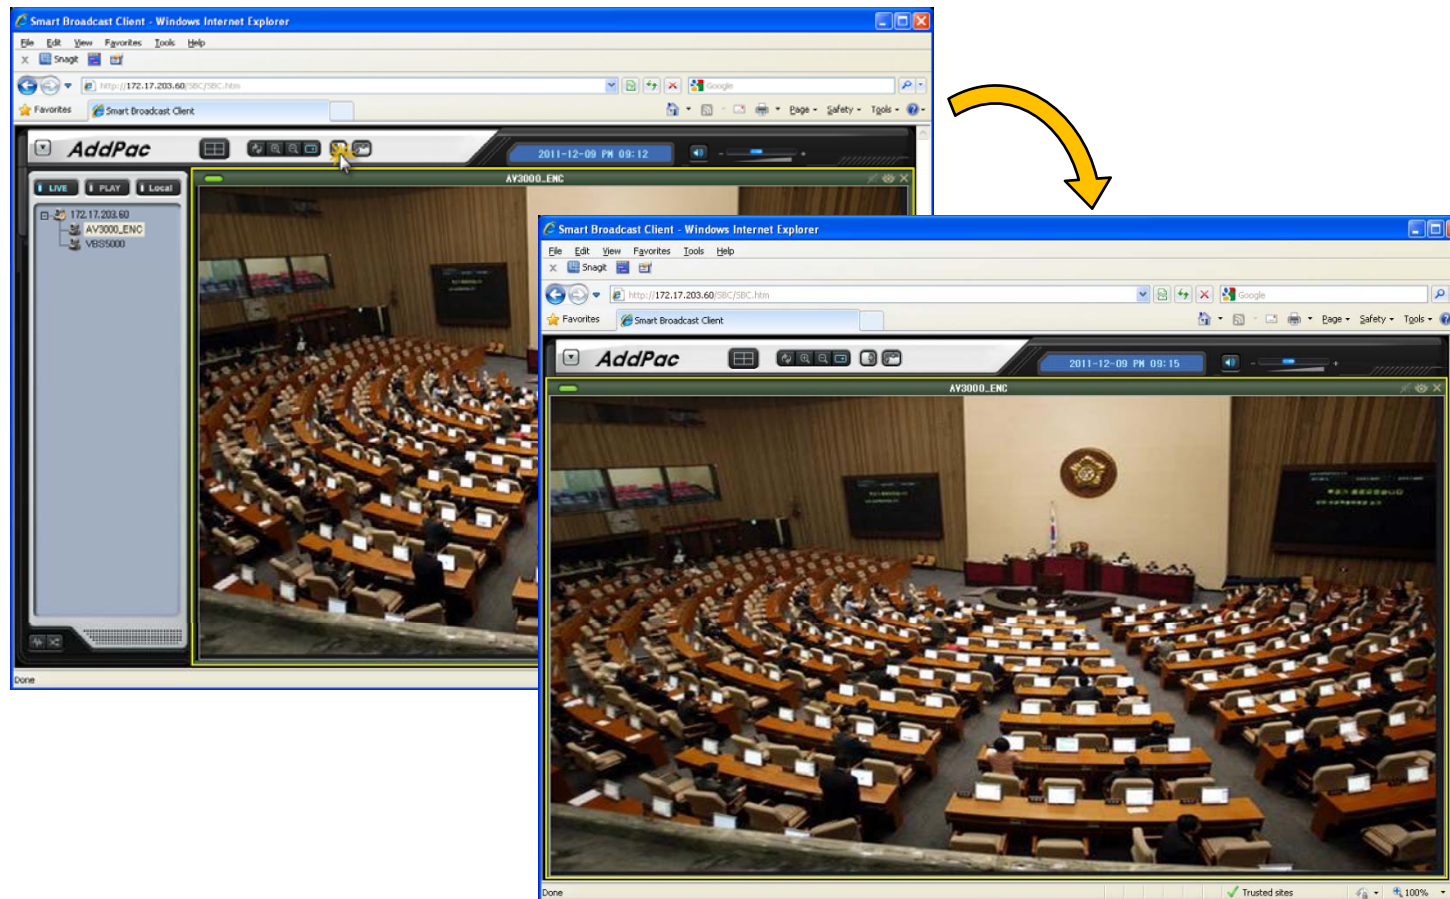

Drag & Drop

Live Broadcast Streaming

Layout
Video Streaming Layout choice

Zoom In/Out
Streaming Video Screen Zoom In/Out Configuration

Volume
Audio Volume Control

Broadcast Source List
In left side menu, user can see registered broadcasting source channel list.

Live Broadcast Streaming
By drag & drop broadcasting channel selected in source list, user can monitor live broadcasting channel.

Recorded File Video Play

Recorded File Video Play

Smart Broadcasting Client play the recorded video file in broadcasting server such as AP-SBS10000 via file browsing, User Interface support Play, Stop, Pause, Play Status Bar, and Running Time,

Lay Out_#1

- 1 Party Layout

Lay Out_#2

- Four Party Layout

Lay Out_#3

- Hide Broadcast Source List

Lay Out_#4

- Hide Tool Bar