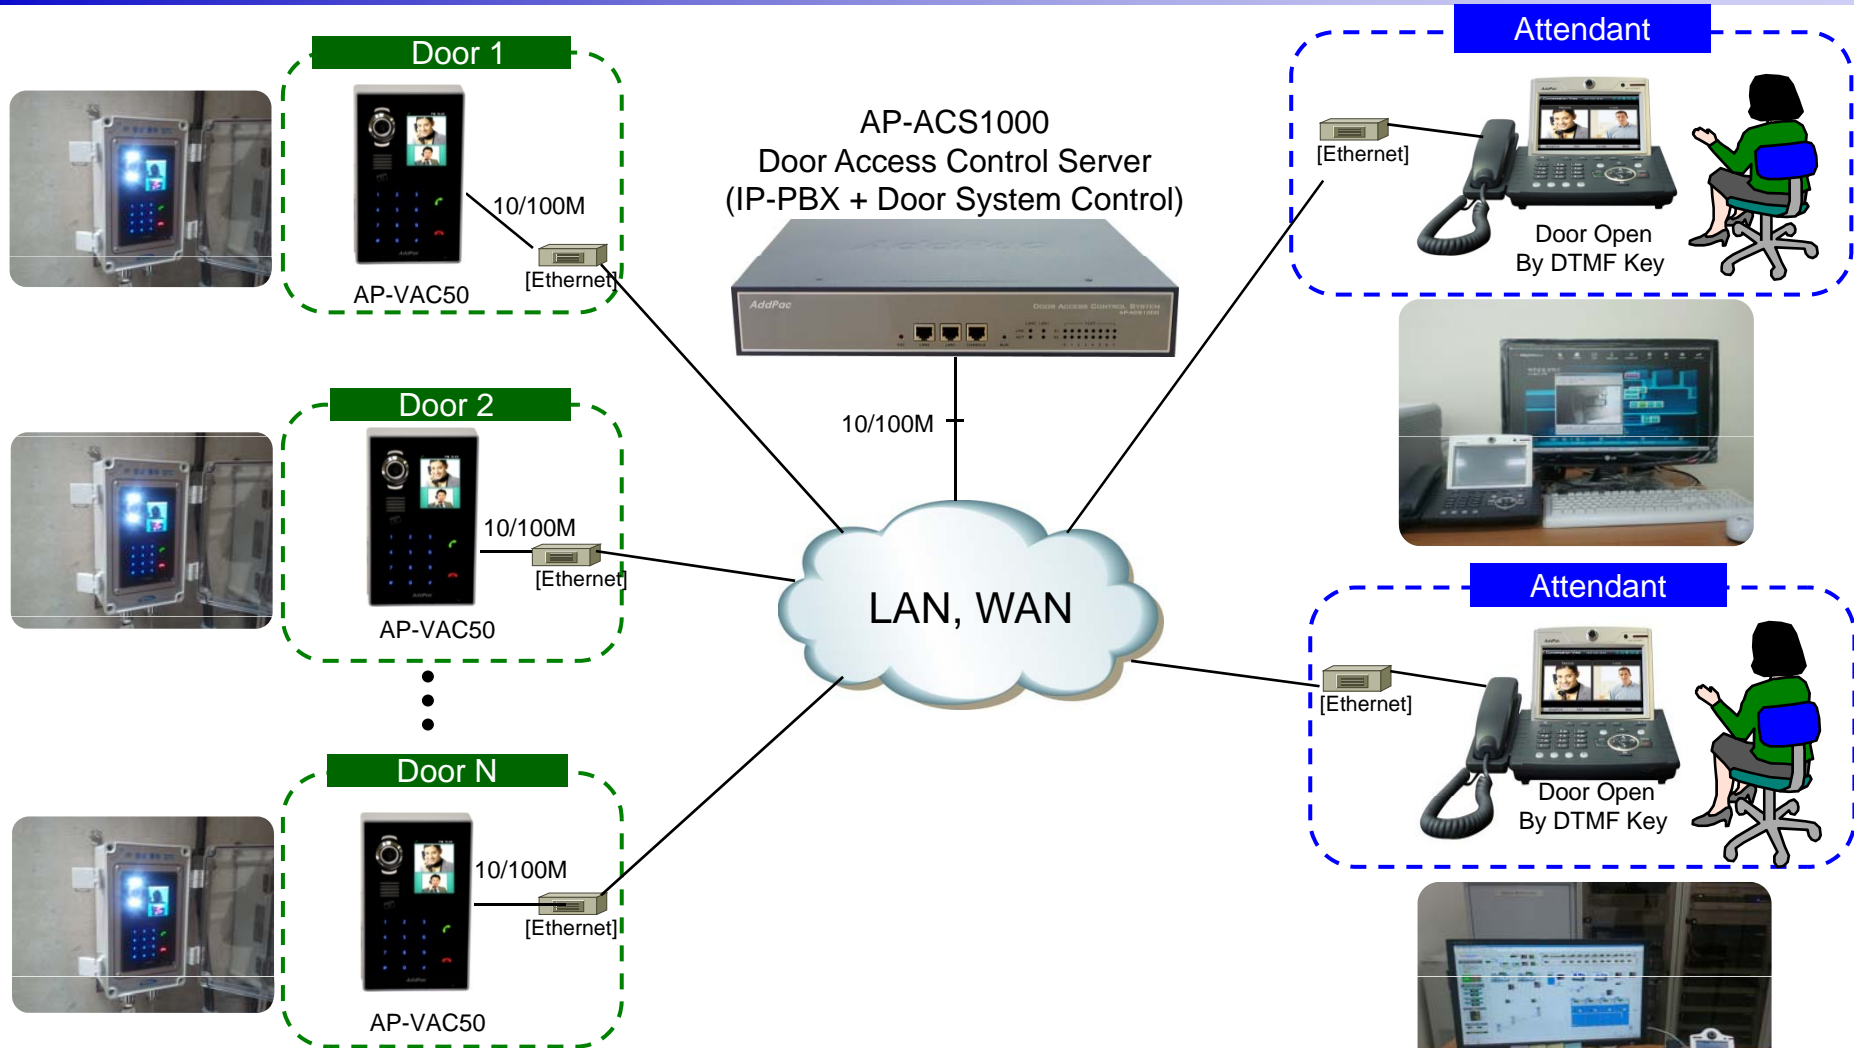

IP Video Door Phone Solution Installation Example (electric power corporation: underground power utility-pipe conduit)

AP-VAC50

AP-VP280

AP-ACS1000
(Door Access Control Server)

AddPac

AddPac Technology

2012, Sales and Marketing

Contents

- IP Video Door Phone Solution Application Network Diagram
- IP Video Door Phone Solution Installation Pictures

Network Diagram

Monitoring Room #1

Monitoring Room #2

Underground Power Utility-pipe Conduit : First Order Entrance

Underground Power Utility-pipe Conduit : IP Video Door Phone (Idle Mode)

Underground Power Utility-pipe Conduit : IP Video Door Phone (Connect Mode)

Thank you!

AddPac Technology Co., Ltd.
Sales and Marketing