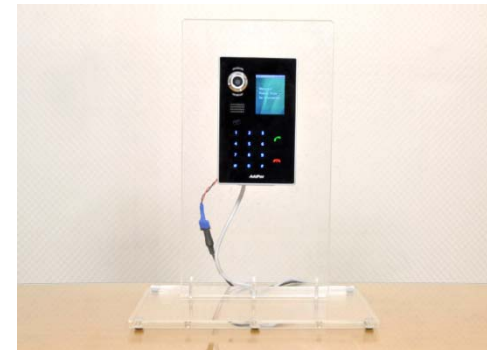

IP Video Door Phone Solution Installation Example (electric power corporation: underground power utility-pipe conduit)

AP-VAC50

AP-VP280

AP-ACS1000
(Door Access Control Server)

AddPac

AddPac Technology

2012, Sales and Marketing

Contents

- IP Video Door Phone Solution Application Network Diagram
- IP Video Door Phone Solution Installation Pictures

Network Diagram

Monitoring Room #1

Monitoring Room #2

Underground Power Utility-pipe Conduit : First Order Entrance

Underground Power Utility-pipe Conduit : IP Video Door Phone (Idle Mode)

Underground Power Utility-pipe Conduit : IP Video Door Phone (Connect Mode)

Thank you!

AddPac Technology Co., Ltd.
Sales and Marketing