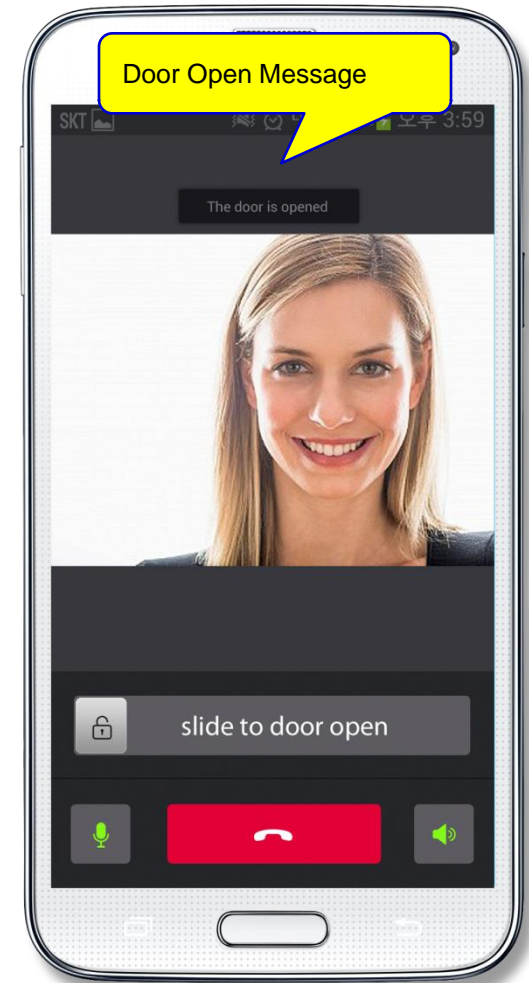

Network Diagram (Interworking Environment)

SIP Register

AP-VAC50 Register to 3CX IP-PBX

SIP Message Flow (Video)

Door Open by Terminal – AP-SAD100 (AddPac Android Door Phone Appl.)

SIP Message Flow (Video)

Door Open by Terminal – AntiSIP IOS SoftPhone

SIP Message Flow (Voice)

Door Open by Terminal – SNOM IP Phone

Smart Door Phone (Android App.)

AP-SAD100 Overview

- It supports receiving a video call from door side video door phone by visitor.
- It supports opening the door optionally with password.
- It supports making a video call to door side video door phone to see door side.
- It supports unidirectional video stream from door phone or bidirectional video stream to door phone optionally.
- It supports standard based SIP signaling protocol.
- It supports below voice and video codecs
 - Voice Codec : G.711ulaw/alaw, G.726
 - Video Codec : H.264, H.263. MPEG4

AP-SAD100 Network Service Diagram

SIP Register

Smart Door Phone Application Register to AP-ACS1000

SIP Video Call Flow

Door Open Flow

Smart Door Phone App.

Main screen (portrait)

Smart Door Phone App.

Main screen (landscape)

Smart Door Phone App.

Main screen (open the door)

Smart Door Phone App.

Application Settings

Thank you!

AddPac Technology Co., Ltd.
Tech. Solution

Phone +82.2.568.3848 (KOREA)