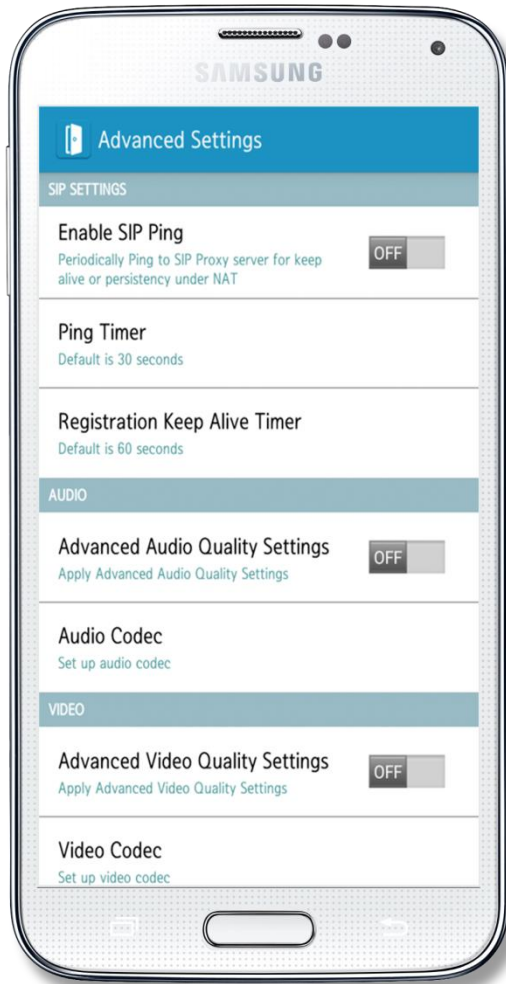

AP-SAD100 Network Service Diagram

SIP Register

Smart Door Phone Application Register to AP-ACS1000

SIP Video Call Flow

Door Open Flow

Smart Door Phone App.

Main screen (portrait)

Smart Door Phone App.

Main screen (landscape)

Smart Door Phone App.

Main screen (open the door)

Smart Door Phone App.

Application Settings

Thank you!

AddPac Technology Co., Ltd.
Tech. Solution

Phone +82.2.568.3848 (KOREA)