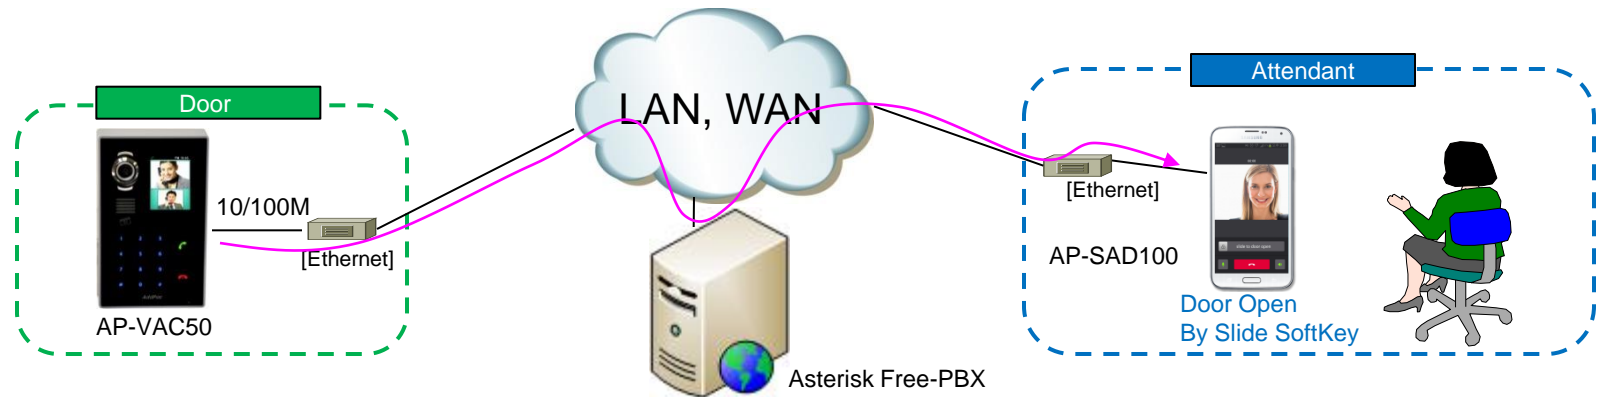

Contents

- 3CX IP-PBX Interworking Network Diagram
- Register to 3CX IP-PBX
 - SIP Message Flow
- Door Open Call Flow by End-Point Hard/Soft Terminal
 - AddPac (Video)
 - AntiSIP (Video)
 - SNOM IP Phone (Voice)
- AddPac Smart Door Phone Appl. Introduce

Network Diagram (Interworking Environment)

SIP Register

AP-VAC50 Register to 3CX IP-PBX

SIP Message Flow (Video)

Door Open by Terminal – AP-SAD100 (AddPac Android Door Phone Appl.)

SIP Message Flow (Video)

Door Open by Terminal – AntiSIP IOS SoftPhone

SIP Message Flow (Voice)

Door Open by Terminal – SNOM IP Phone

Smart Door Phone (Android App.)

AP-SAD100 Overview

- It supports receiving a video call from door side video door phone by visitor.
- It supports opening the door optionally with password.
- It supports making a video call to door side video door phone to see door side.
- It supports unidirectional video stream from door phone or bidirectional video stream to door phone optionally.
- It supports standard based SIP signaling protocol.
- It supports below voice and video codecs
 - Voice Codec : G.711ulaw/alaw, G.726
 - Video Codec : H.264, H.263. MPEG4

AP-SAD100 Network Service Diagram

SIP Register

Smart Door Phone Application Register to AP-ACS1000

SIP Video Call Flow

Door Open Flow

Smart Door Phone App.

Main screen (portrait)

Smart Door Phone App.