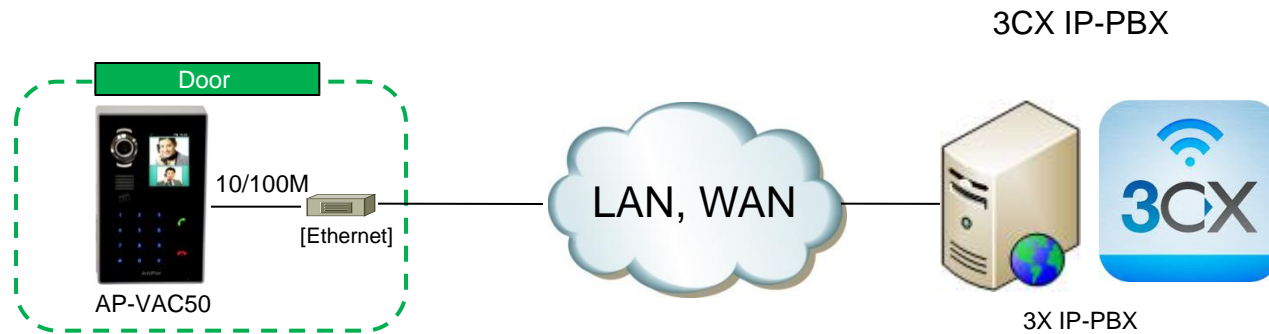

3CX IP-PBX

AP-VAC50 IP Video Door Phone

High Performance IP Video Door Phone Solution

SIP Interworking for 3CX IP-PBX

AP-VAC50

AddPac

AddPac Technology

Sales and Marketing

Contents

- 3CX IP-PBX Interworking Network Diagram
- Register to 3CX IP-PBX
 - SIP Message Flow
- Door Open Call Flow by End-Point Hard/Soft Terminal
 - AddPac (Video)
 - AntiSIP (Video)
 - SNOM IP Phone (Voice)
- AddPac Smart Door Phone Appl. Introduce

Network Diagram (Interworking Environment)

SIP Register

AP-VAC50 Register to 3CX IP-PBX

SIP Message Flow (Video)

Door Open by Terminal – AP-SAD100 (AddPac Android Door Phone Appl.)

SIP Message Flow (Video)

Door Open by Terminal – AntiSIP IOS SoftPhone

SIP Message Flow (Voice)

Door Open by Terminal – SNOM IP Phone

Smart Door Phone (Android App.)

AP-SAD100 Overview

- It supports receiving a video call from door side video door phone by visitor.
- It supports opening the door optionally with password.
- It supports making a video call to door side video door phone to see door side.
- It supports unidirectional video stream from door phone or bidirectional video stream to door phone optionally.
- It supports standard based SIP signaling protocol.
- It supports below voice and video codecs
 - Voice Codec : G.711ulaw/alaw, G.726
 - Video Codec : H.264, H.263. MPEG4