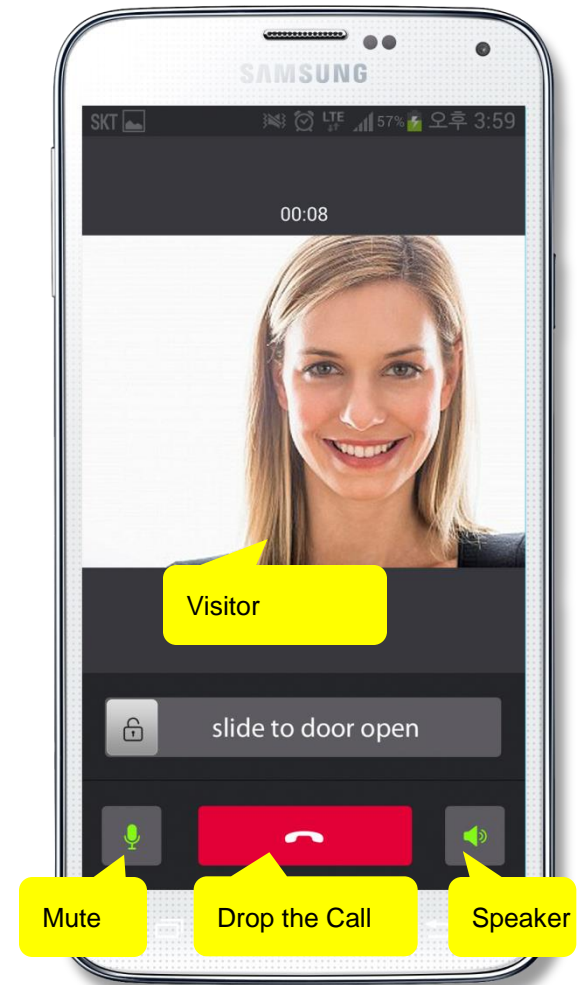

Door Open by Terminal – AntiSIP IOS SoftPhone

SIP Message Flow (Voice)

Door Open by Terminal – SNOM IP Phone

Smart Door Phone (Android App.)

AP-SAD100 Overview

- It supports receiving a video call from door side video door phone by visitor.
- It supports opening the door optionally with password.
- It supports making a video call to door side video door phone to see door side.
- It supports unidirectional video stream from door phone or bidirectional video stream to door phone optionally.
- It supports standard based SIP signaling protocol.
- It supports below voice and video codecs
 - Voice Codec : G.711ulaw/alaw, G.726
 - Video Codec : H.264, H.263. MPEG4

AP-SAD100 Network Service Diagram

SIP Register

Smart Door Phone Application Register to AP-ACS1000

SIP Video Call Flow

Door Open Flow

Smart Door Phone App.

Main screen (portrait)

Smart Door Phone App.

Main screen (landscape)

Smart Door Phone App.

Main screen (open the door)

Smart Door Phone App.

Application Settings

Thank you!

AddPac Technology Co., Ltd.
Tech. Solution

Phone +82.2.568.3848 (KOREA)