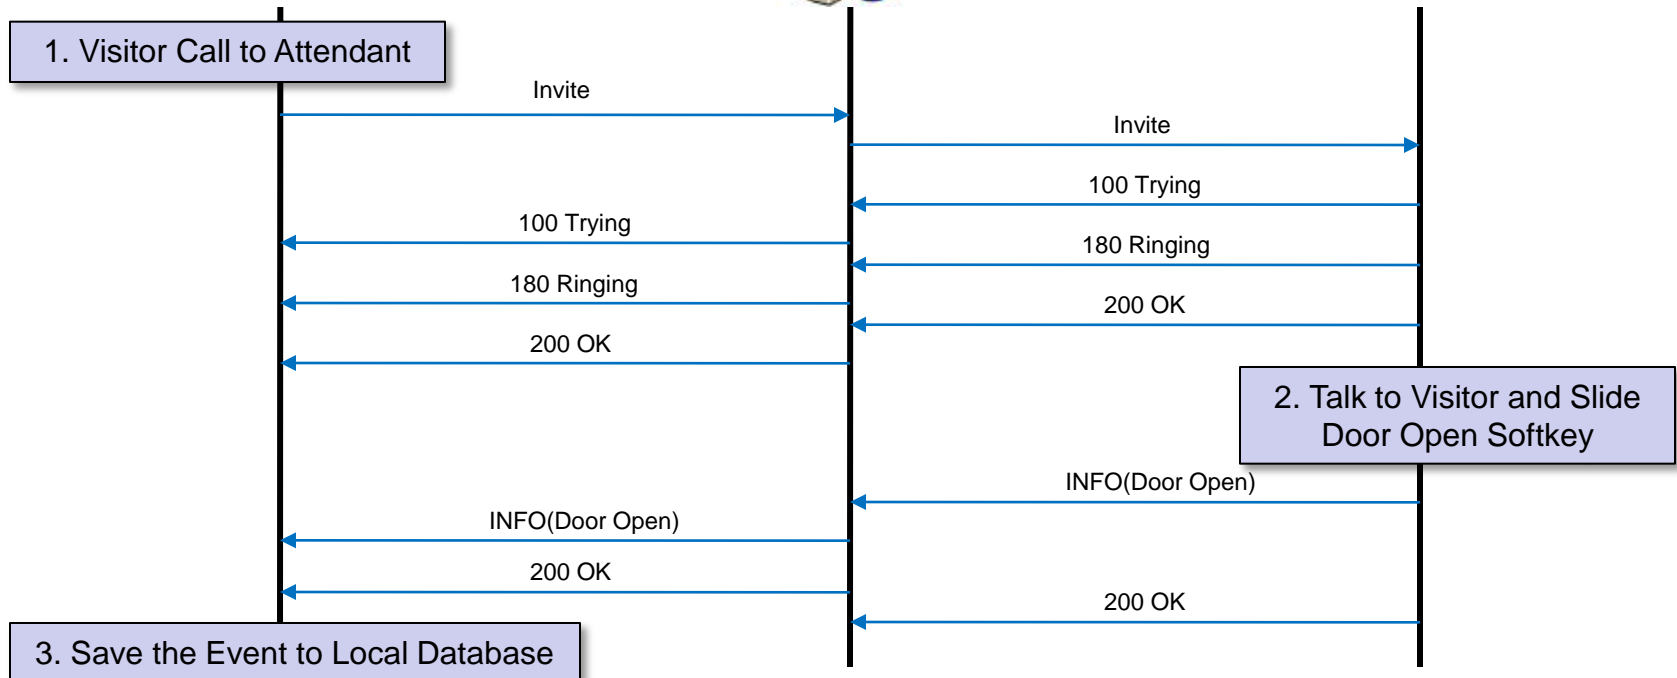

Network Diagram (Interworking Environment)

SIP Register

AP-VAC50 Register to 3CX IP-PBX

SIP Message Flow (Video)

Door Open by Terminal – AP-SAD100 (AddPac Android Door Phone Appl.)

SIP Message Flow (Video)

Door Open by Terminal – AntiSIP IOS SoftPhone

SIP Message Flow (Voice)

Door Open by Terminal – SNOM IP Phone

Smart Door Phone (Android App.)

AP-SAD100 Overview

- It supports receiving a video call from door side video door phone by visitor.
- It supports opening the door optionally with password.
- It supports making a video call to door side video door phone to see door side.
- It supports unidirectional video stream from door phone or bidirectional video stream to door phone optionally.
- It supports standard based SIP signaling protocol.
- It supports below voice and video codecs
 - Voice Codec : G.711ulaw/alaw, G.726
 - Video Codec : H.264, H.263. MPEG4

AP-SAD100 Network Service Diagram

SIP Register

Smart Door Phone Application Register to AP-ACS1000

SIP Video Call Flow

Door Open Flow

Smart Door Phone App.

Main screen (portrait)

Smart Door Phone App.