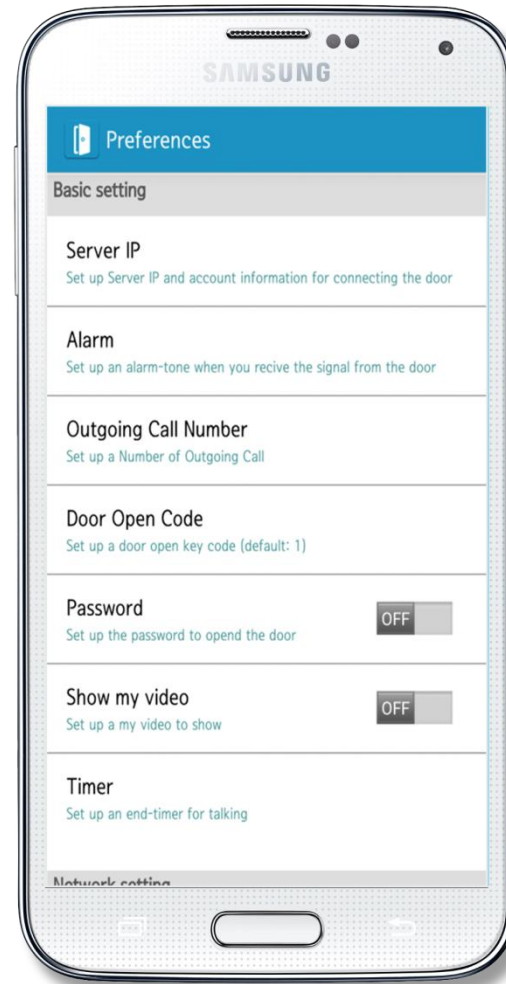

Network Diagram (Interworking Environment)

SIP Register

AP-VAC50 Register to 3CX IP-PBX

SIP Message Flow (Video)

Door Open by Terminal – AP-SAD100 (AddPac Android Door Phone Appl.)

SIP Message Flow (Video)

Door Open by Terminal – AntiSIP IOS SoftPhone

SIP Message Flow (Voice)

Door Open by Terminal – SNOM IP Phone

Smart Door Phone (Android App.)

AP-SAD100 Overview

- It supports receiving a video call from door side video door phone by visitor.
- It supports opening the door optionally with password.
- It supports making a video call to door side video door phone to see door side.
- It supports unidirectional video stream from door phone or bidirectional video stream to door phone optionally.
- It supports standard based SIP signaling protocol.
- It supports below voice and video codecs
 - Voice Codec : G.711ulaw/alaw, G.726
 - Video Codec : H.264, H.263. MPEG4

AP-SAD100 Network Service Diagram

SIP Register

Smart Door Phone Application Register to AP-ACS1000

SIP Video Call Flow

Door Open Flow

Smart Door Phone App.

Main screen (portrait)

Smart Door Phone App.

Main screen (landscape)

Smart Door Phone App.

Main screen (open the door)

Smart Door Phone App.

Application Settings

Thank you!

AddPac Technology Co., Ltd.
Tech. Solution

Phone +82.2.568.3848 (KOREA)