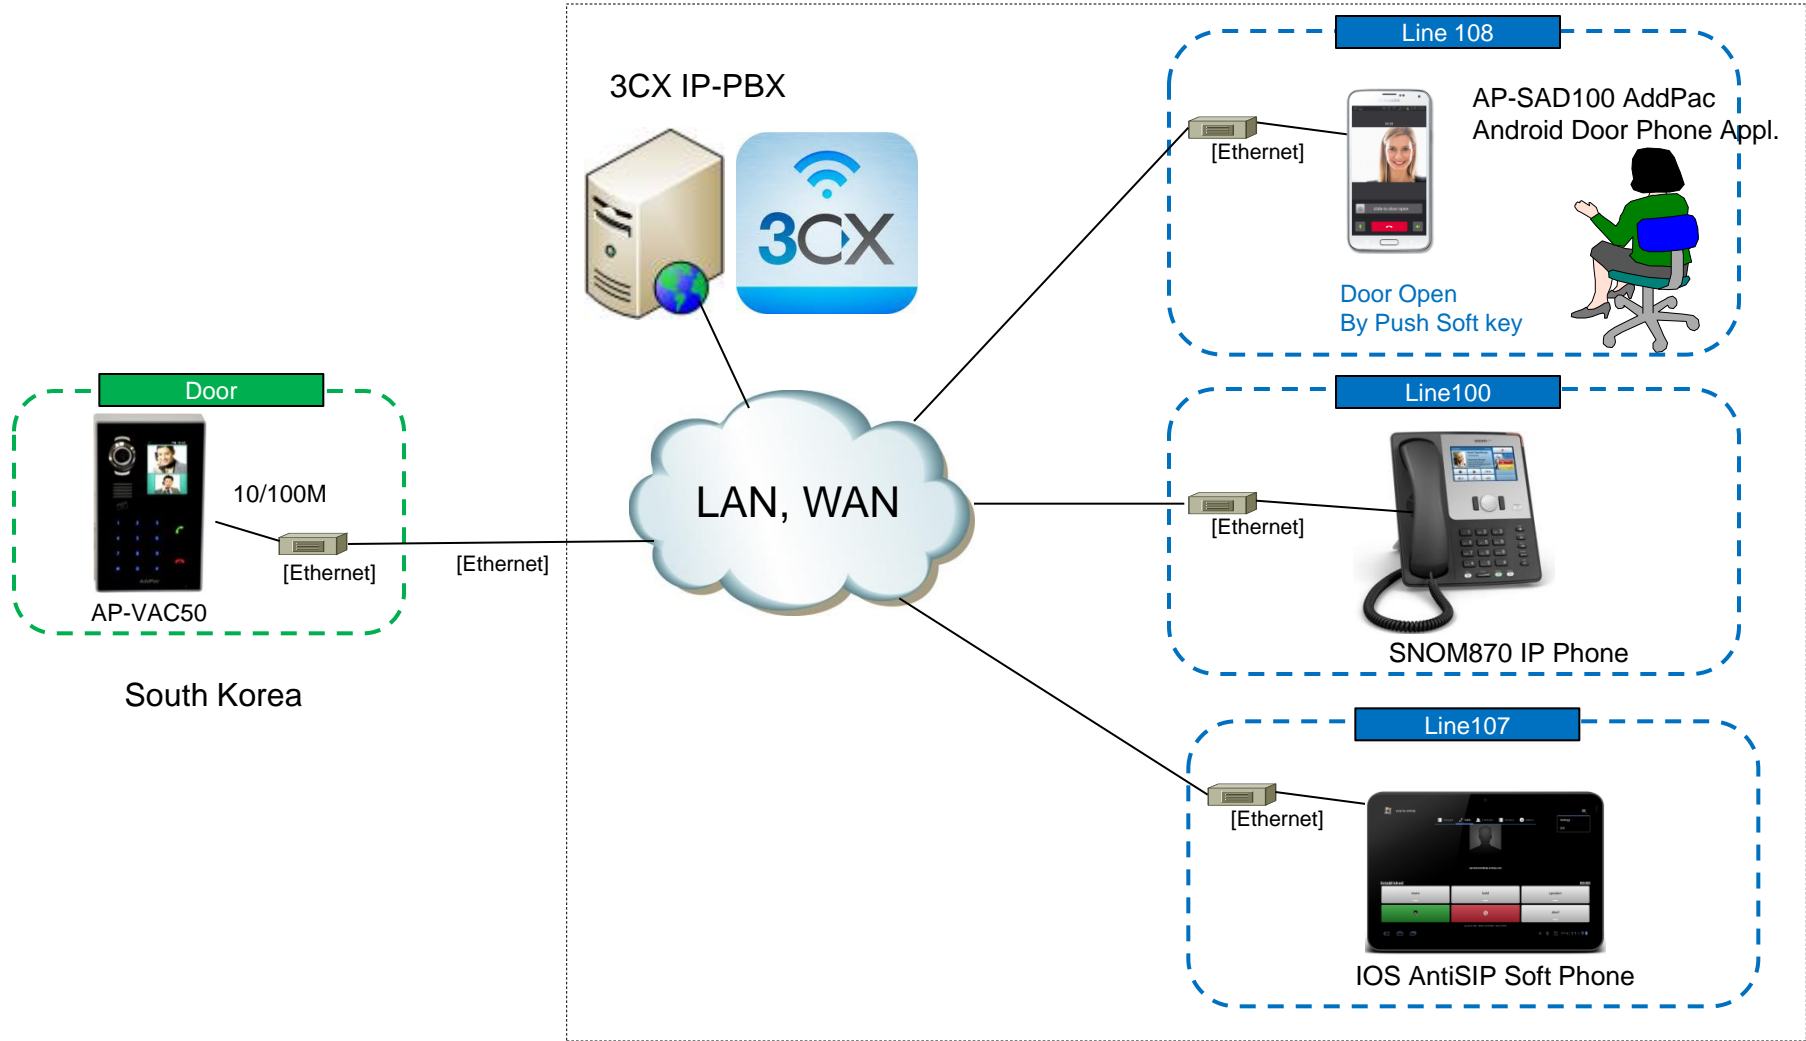

3CX IP-PBX

AP-VAC50 IP Video Door Phone

High Performance IP Video Door Phone Solution

SIP Interworking for 3CX IP-PBX

AP-VAC50

AddPac

AddPac Technology

Sales and Marketing

Contents

- 3CX IP-PBX Interworking Network Diagram
- Register to 3CX IP-PBX
 - SIP Message Flow
- Door Open Call Flow by End-Point Hard/Soft Terminal
 - AddPac (Video)
 - AntiSIP (Video)
 - SNOM IP Phone (Voice)
- AddPac Smart Door Phone Appl. Introduce

Network Diagram (Interworking Environment)

SIP Register

AP-VAC50 Register to 3CX IP-PBX

SIP Message Flow (Video)

Door Open by Terminal – AP-SAD100 (AddPac Android Door Phone Appl.)

SIP Message Flow (Video)

Door Open by Terminal – AntiSIP IOS SoftPhone

SIP Message Flow (Voice)

Door Open by Terminal – SNOM IP Phone

Smart Door Phone (Android App.)

AP-SAD100 Overview

- It supports receiving a video call from door side video door phone by visitor.
- It supports opening the door optionally with password.
- It supports making a video call to door side video door phone to see door side.
- It supports unidirectional video stream from door phone or bidirectional video stream to door phone optionally.
- It supports standard based SIP signaling protocol.
- It supports below voice and video codecs
 - Voice Codec : G.711ulaw/alaw, G.726
 - Video Codec : H.264, H.263. MPEG4