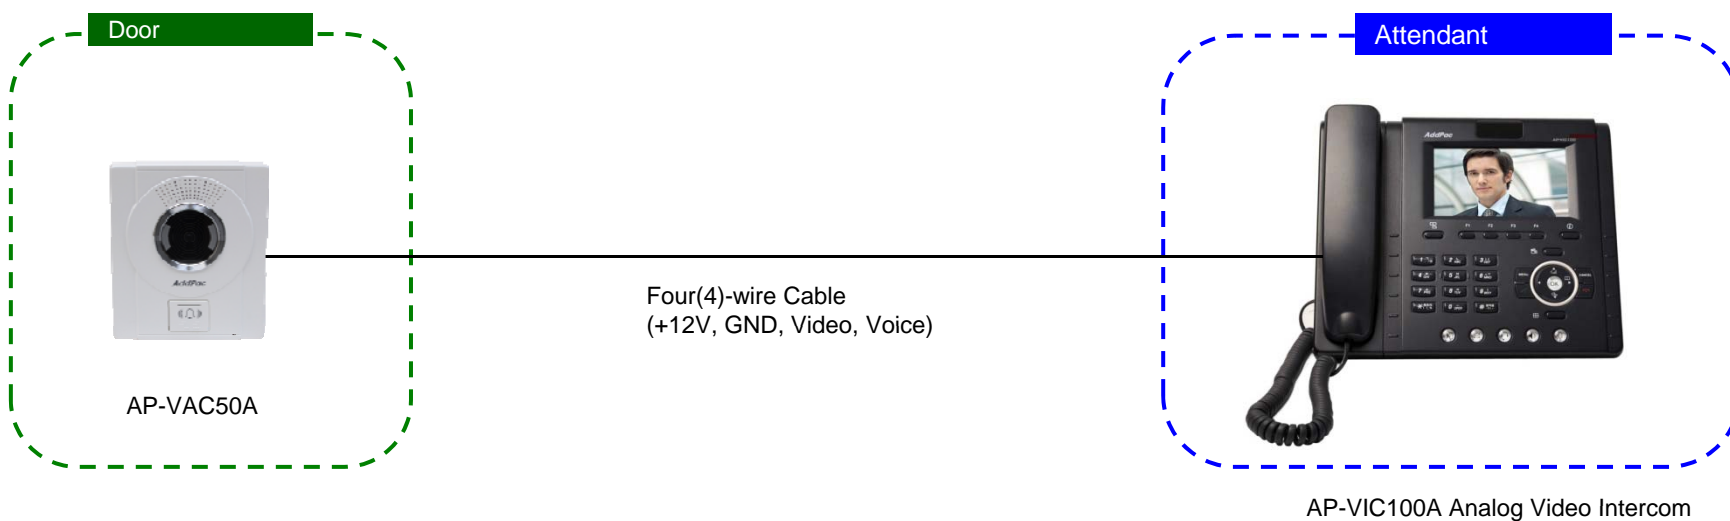

AP-VAC50

IP Video Door Phone

High Performance IP Video Door Phone Solution

IP Video Door Phone Solution
Advantage over Analog Video
Intercom Solution

AddPac

AddPac Technology

Sales and Marketing

www.addpac.com

Contents

- Network Diagram Comparison
 - Analog based Scheme
 - IP based Scheme
- IP based Video Door Phone Solution Advantage

Analog based Solution Network Diagram

Analog based Solution Network Diagram

IP based Solution Network Diagram

Advantage over Analog based Scheme

- Location Free via Internet
- No Need Full Mesh Line or N : N Video Switch
- Call Transfer, Call Hunting, etc Various Supplementary Service is Possible
- Various Smart Tablet, Phone Application Software
- High Scalability compare with Analog based Scheme
- Fault Tolerant Scheme like as Dual Redundancy is Possible
- Value Added Supplementary Service is Possible
- Interoperable between IP device is very simple and easy if standard protocol/codec is used