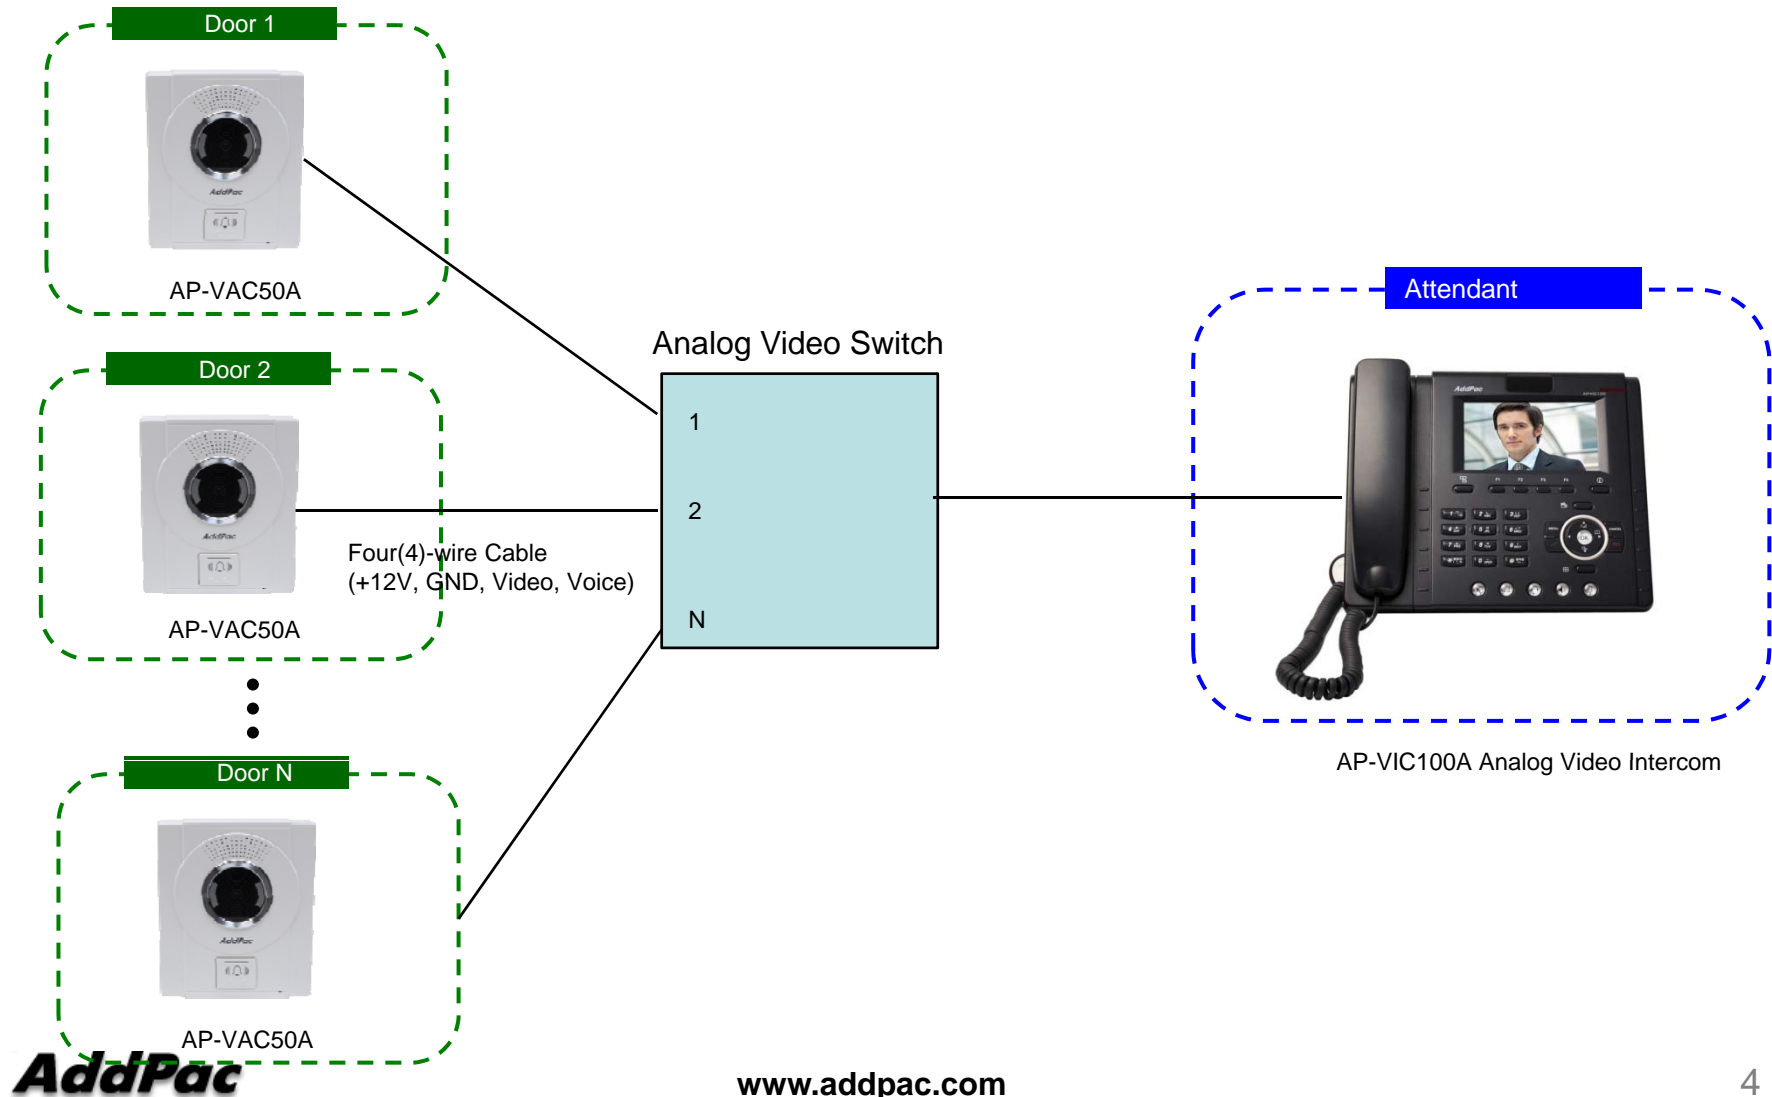

AP-VAC50

IP Video Door Phone

High Performance IP Video Door Phone Solution

IP Video Door Phone Solution
Advantage over Analog Video
Intercom Solution

AddPac

AddPac Technology

Sales and Marketing

www.addpac.com

Contents

- Network Diagram Comparison
 - Analog based Scheme
 - IP based Scheme
- IP based Video Door Phone Solution Advantage

Analog based Solution Network Diagram

Analog based Solution Network Diagram

IP based Solution Network Diagram

Advantage over Analog based Scheme

- Location Free via Internet
- No Need Full Mesh Line or N : N Video Switch
- Call Transfer, Call Hunting, etc Various Supplementary Service is Possible
- Various Smart Tablet, Phone Application Software
- High Scalability compare with Analog based Scheme
- Fault Tolerant Scheme like as Dual Redundancy is Possible
- Value Added Supplementary Service is Possible
- Interoperable between IP device is very simple and easy if standard protocol/codec is used