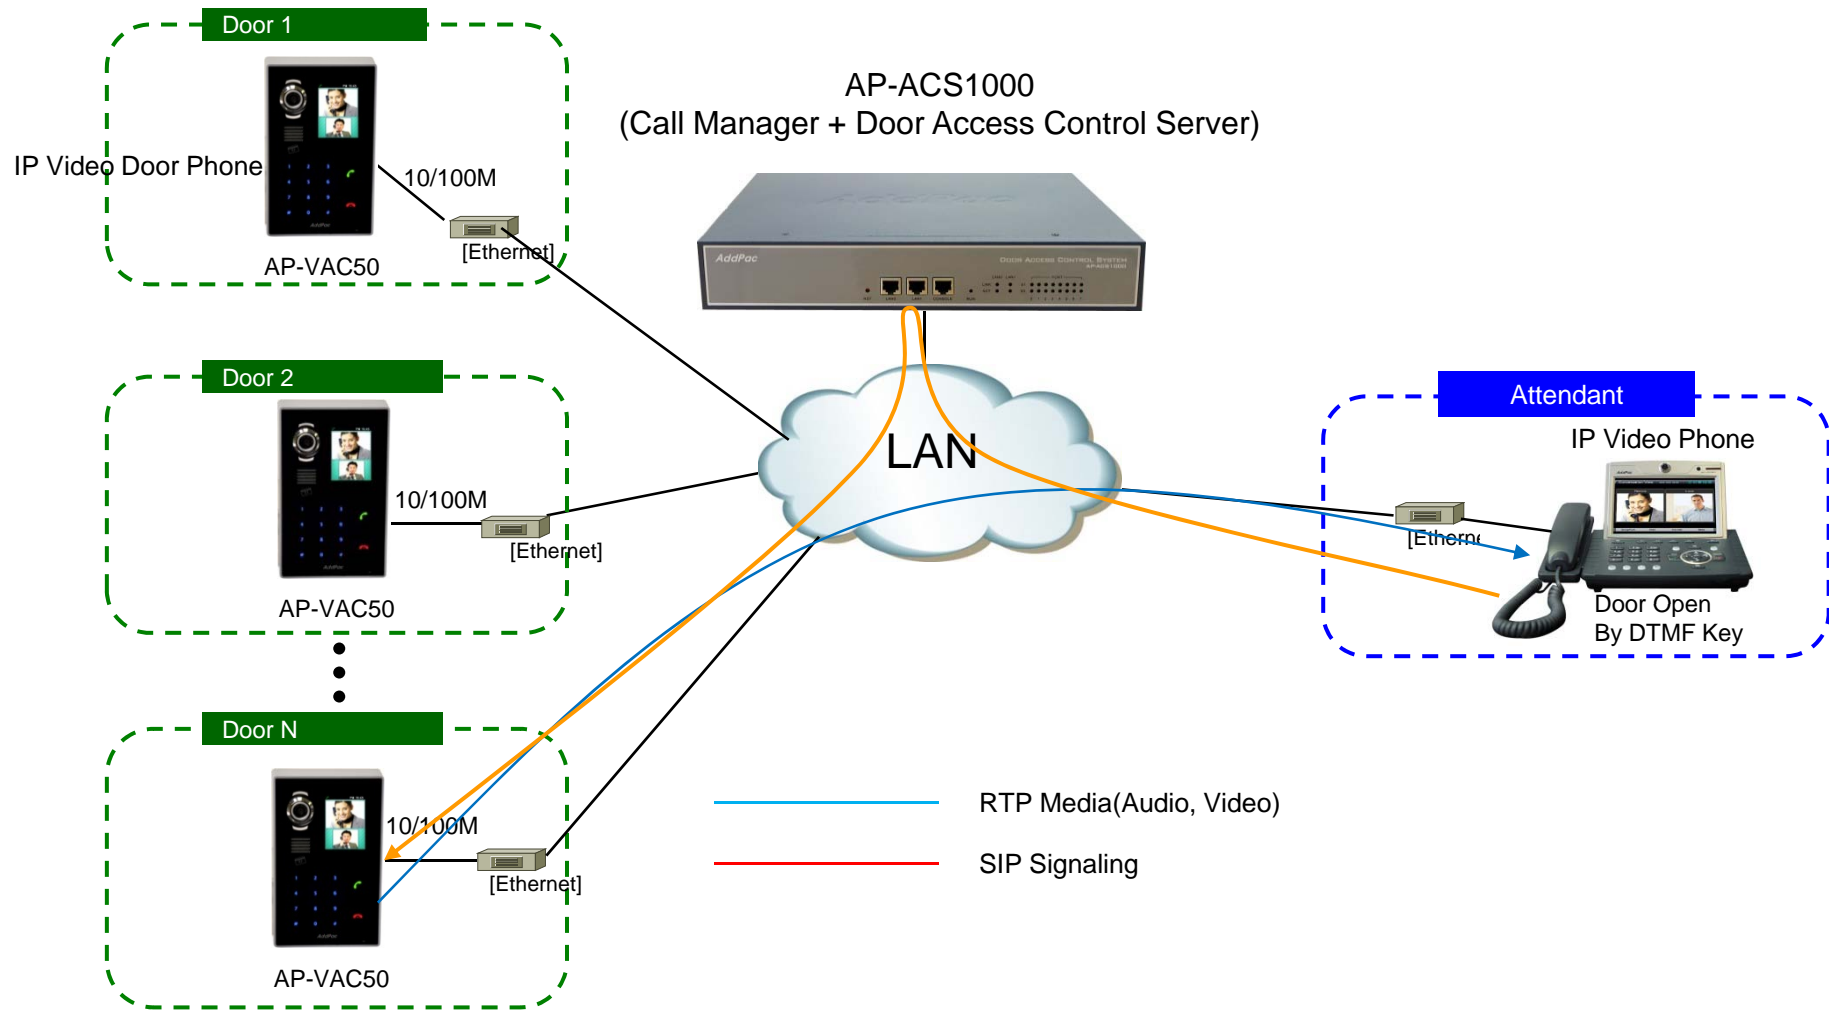

AP-VAC50

IP Video Door Phone

High Performance IP Video Door Phone Solution

IP Video Door Phone Solution
Advantage over Analog Video
Intercom Solution

AddPac

AddPac Technology

Sales and Marketing

www.addpac.com

Contents

- Network Diagram Comparison
 - Analog based Scheme
 - IP based Scheme
- IP based Video Door Phone Solution Advantage

Analog based Solution Network Diagram

Analog based Solution Network Diagram

IP based Solution Network Diagram

Advantage over Analog based Scheme

- Location Free via Internet
- No Need Full Mesh Line or N : N Video Switch
- Call Transfer, Call Hunting, etc Various Supplementary Service is Possible
- Various Smart Tablet, Phone Application Software
- High Scalability compare with Analog based Scheme
- Fault Tolerant Scheme like as Dual Redundancy is Possible
- Value Added Supplementary Service is Possible
- Interoperable between IP device is very simple and easy if standard protocol/codec is used