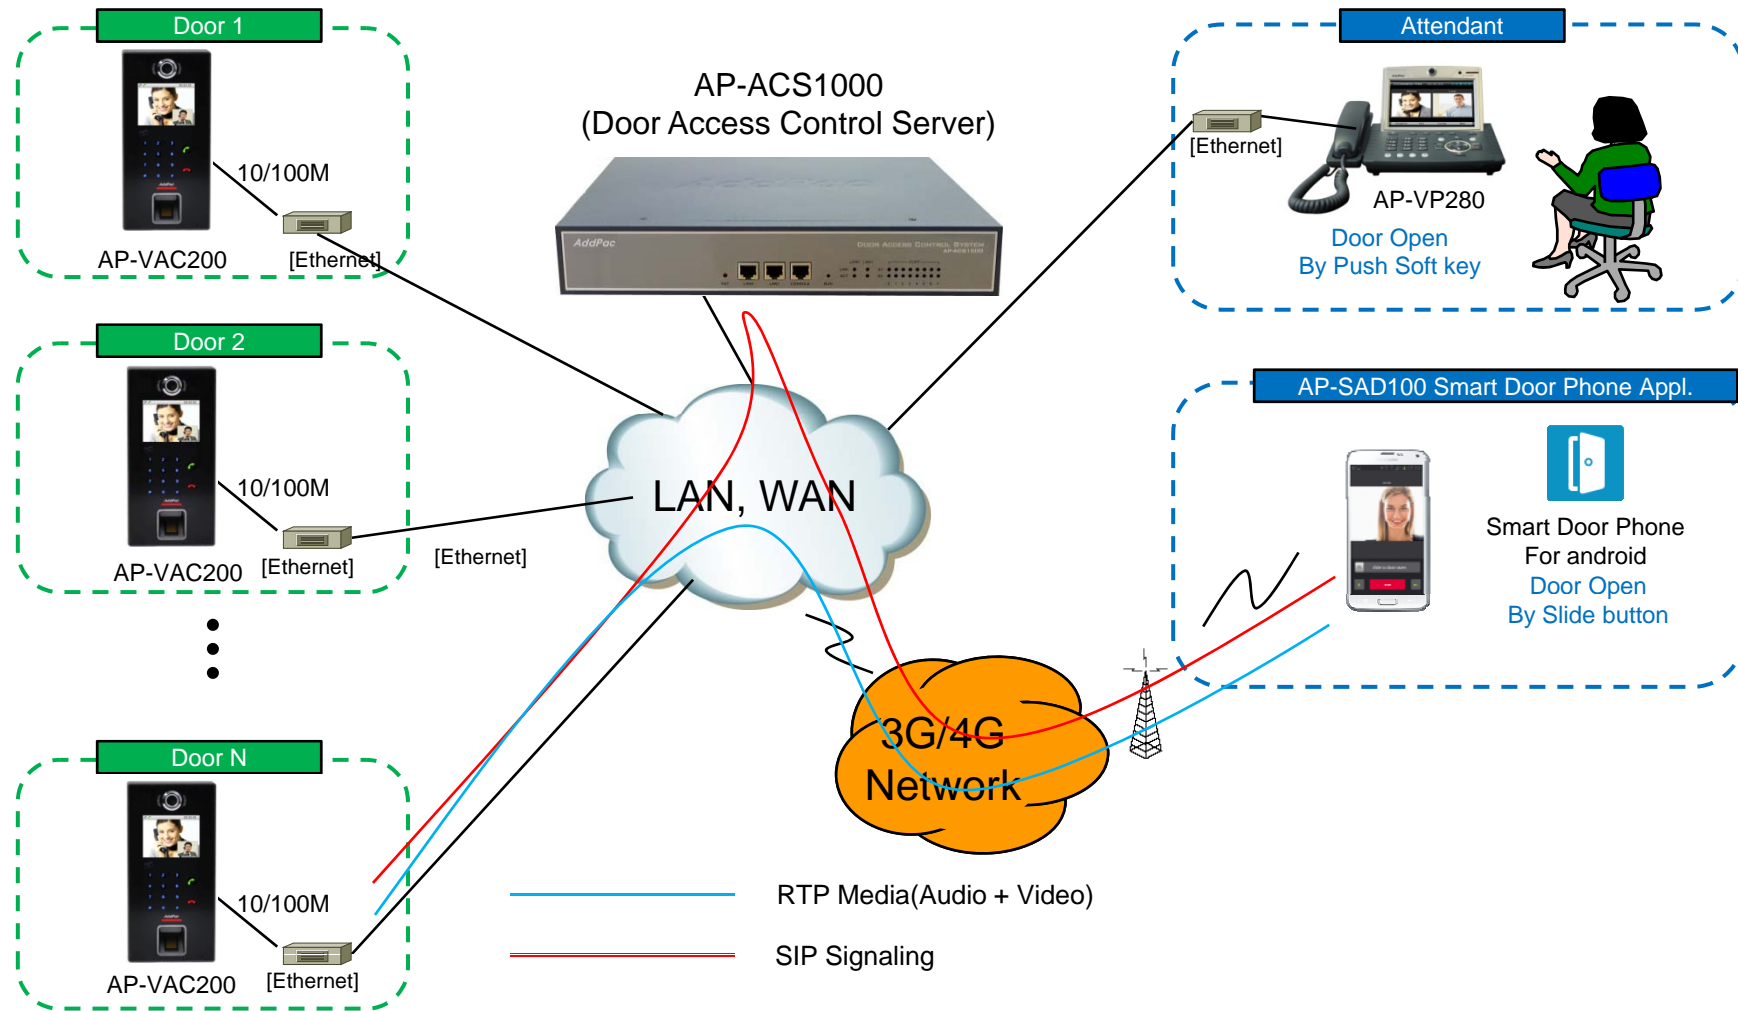

Video Phone Call Forwarding to Smart Phone

AddPac

AddPac Technology

Sales and Marketing

www.addpac.com

Contents

- AddPac Smart Door Phone Appl.
 - AP-SAD100 Android Door Phone Appl. Overview
 - AP-SAD100 Network Service Diagram
 - AP-SAD100 SIP Register Diagram
 - AP-SAD100 SIP Video Call Flow Diagram
 - AP-SAD100 UI Design
 - AP-SAD100 Setting and Configuration
- AP-VP280 Video Phone Call Forwarding to Smart Phone
 - Service Diagram
 - SIP Call Flow

Smart Door Phone (Android App.)

AP-SAD100 Overview

- It supports receiving a video call from door side video door phone by visitor.
- It supports opening the door optionally with password.
- It supports making a video call to door side video door phone to see door side.
- It supports unidirectional video stream from door phone or bidirectional video stream to door phone optionally.
- It supports standard based SIP signaling protocol.
- It supports below voice and video codecs
 - Voice Codec : G.711ulaw/alaw, G.726
 - Video Codec : H.264, H.263. MPEG4

AP-SAD100 Network Service Diagram

SIP Register

Smart Door Phone Application Register to AP-ACS1000

SIP Video Call Flow

Door Open Flow

Smart Door Phone App.

Main screen (portrait)

AddPac

www.addpac.com

Smart Door Phone App.

Main screen (landscape)

Smart Door Phone App.

Main screen (open the door)

Smart Door Phone App.

Application Settings

Video Phone Call Forward To Mobile Extension (Service Diagram)