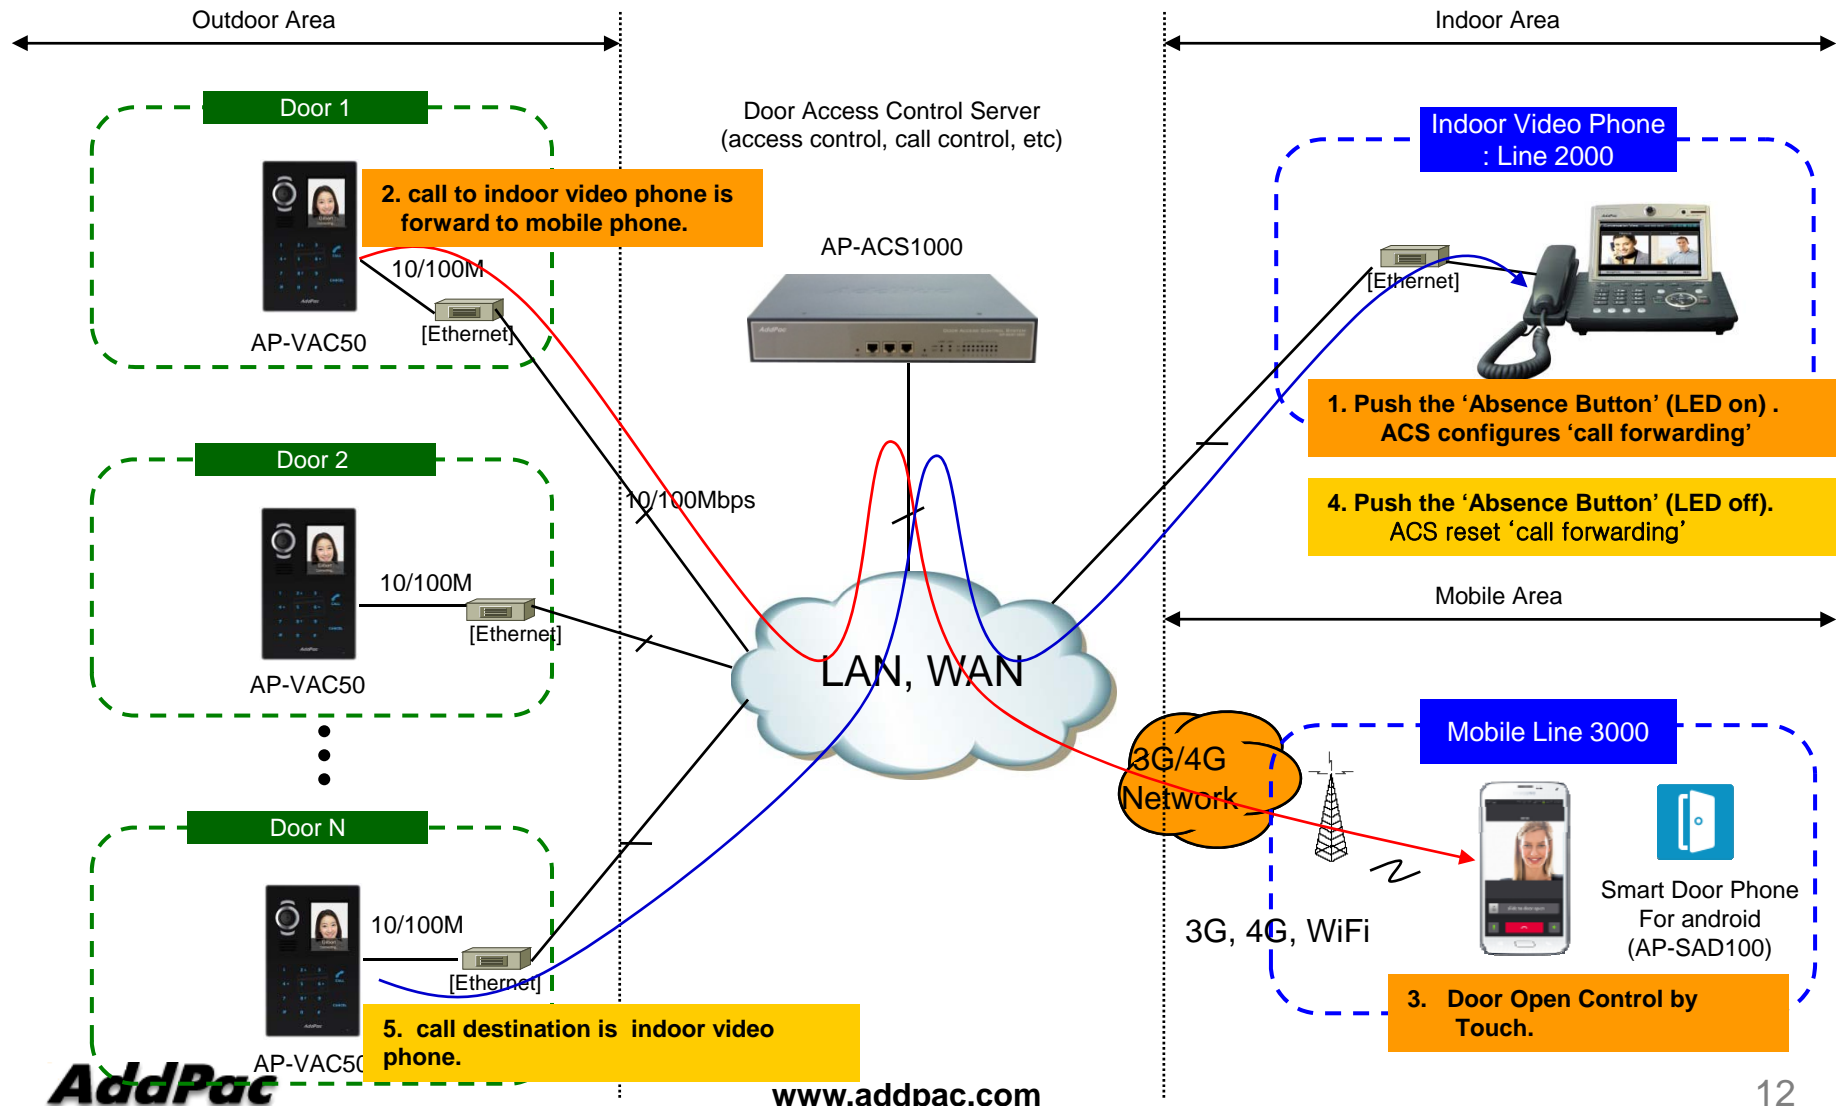

Smart Door Phone (Android App.)

AP-SAD100 Overview

- It supports receiving a video call from door side video door phone by visitor.
- It supports opening the door optionally with password.
- It supports making a video call to door side video door phone to see door side.
- It supports unidirectional video stream from door phone or bidirectional video stream to door phone optionally.
- It supports standard based SIP signaling protocol.
- It supports below voice and video codecs
 - Voice Codec : G.711ulaw/alaw, G.726
 - Video Codec : H.264, H.263. MPEG4

AP-SAD100 Network Service Diagram

SIP Register

Smart Door Phone Application Register to AP-ACS1000

SIP Video Call Flow

Door Open Flow

Smart Door Phone App.

Main screen (portrait)

AddPac

www.addpac.com

Smart Door Phone App.

Main screen (landscape)

Smart Door Phone App.

Main screen (open the door)

Smart Door Phone App.

Application Settings

Video Phone Call Forward To Mobile Extension (Service Diagram)