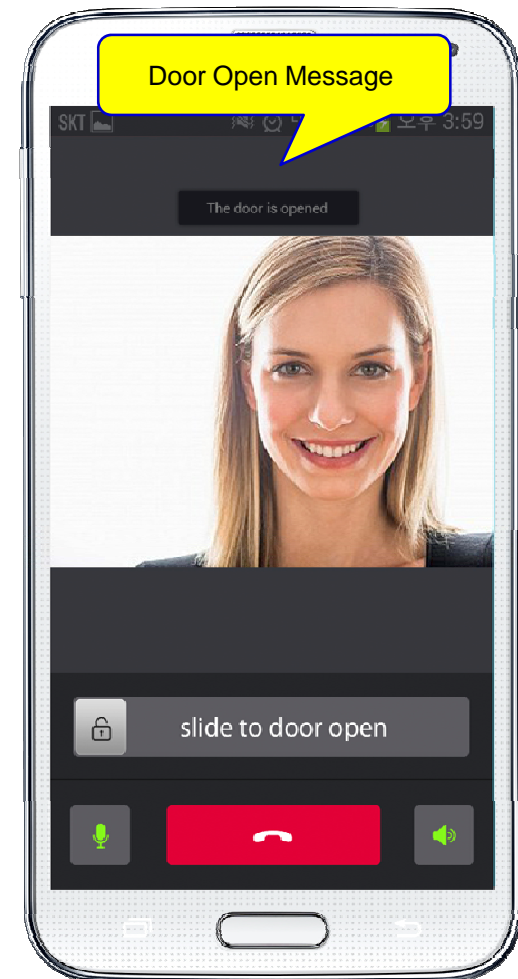

Video Phone Call Forwarding to Smart Phone

AddPac

AddPac Technology

Sales and Marketing

www.addpac.com

Contents

- AddPac Smart Door Phone Appl.
 - AP-SAD100 Android Door Phone Appl. Overview
 - AP-SAD100 Network Service Diagram
 - AP-SAD100 SIP Register Diagram
 - AP-SAD100 SIP Video Call Flow Diagram
 - AP-SAD100 UI Design
 - AP-SAD100 Setting and Configuration
- AP-VP280 Video Phone Call Forwarding to Smart Phone
 - Service Diagram
 - SIP Call Flow

Smart Door Phone (Android App.)

AP-SAD100 Overview

- It supports receiving a video call from door side video door phone by visitor.
- It supports opening the door optionally with password.
- It supports making a video call to door side video door phone to see door side.
- It supports unidirectional video stream from door phone or bidirectional video stream to door phone optionally.
- It supports standard based SIP signaling protocol.
- It supports below voice and video codecs
 - Voice Codec : G.711ulaw/alaw, G.726
 - Video Codec : H.264, H.263. MPEG4

AP-SAD100 Network Service Diagram

SIP Register

Smart Door Phone Application Register to AP-ACS1000

SIP Video Call Flow

Door Open Flow

Smart Door Phone App.

Main screen (portrait)

AddPac

www.addpac.com

Smart Door Phone App.

Main screen (landscape)

Smart Door Phone App.

Main screen (open the door)

Smart Door Phone App.

Application Settings

Video Phone Call Forward To Mobile Extension (Service Diagram)