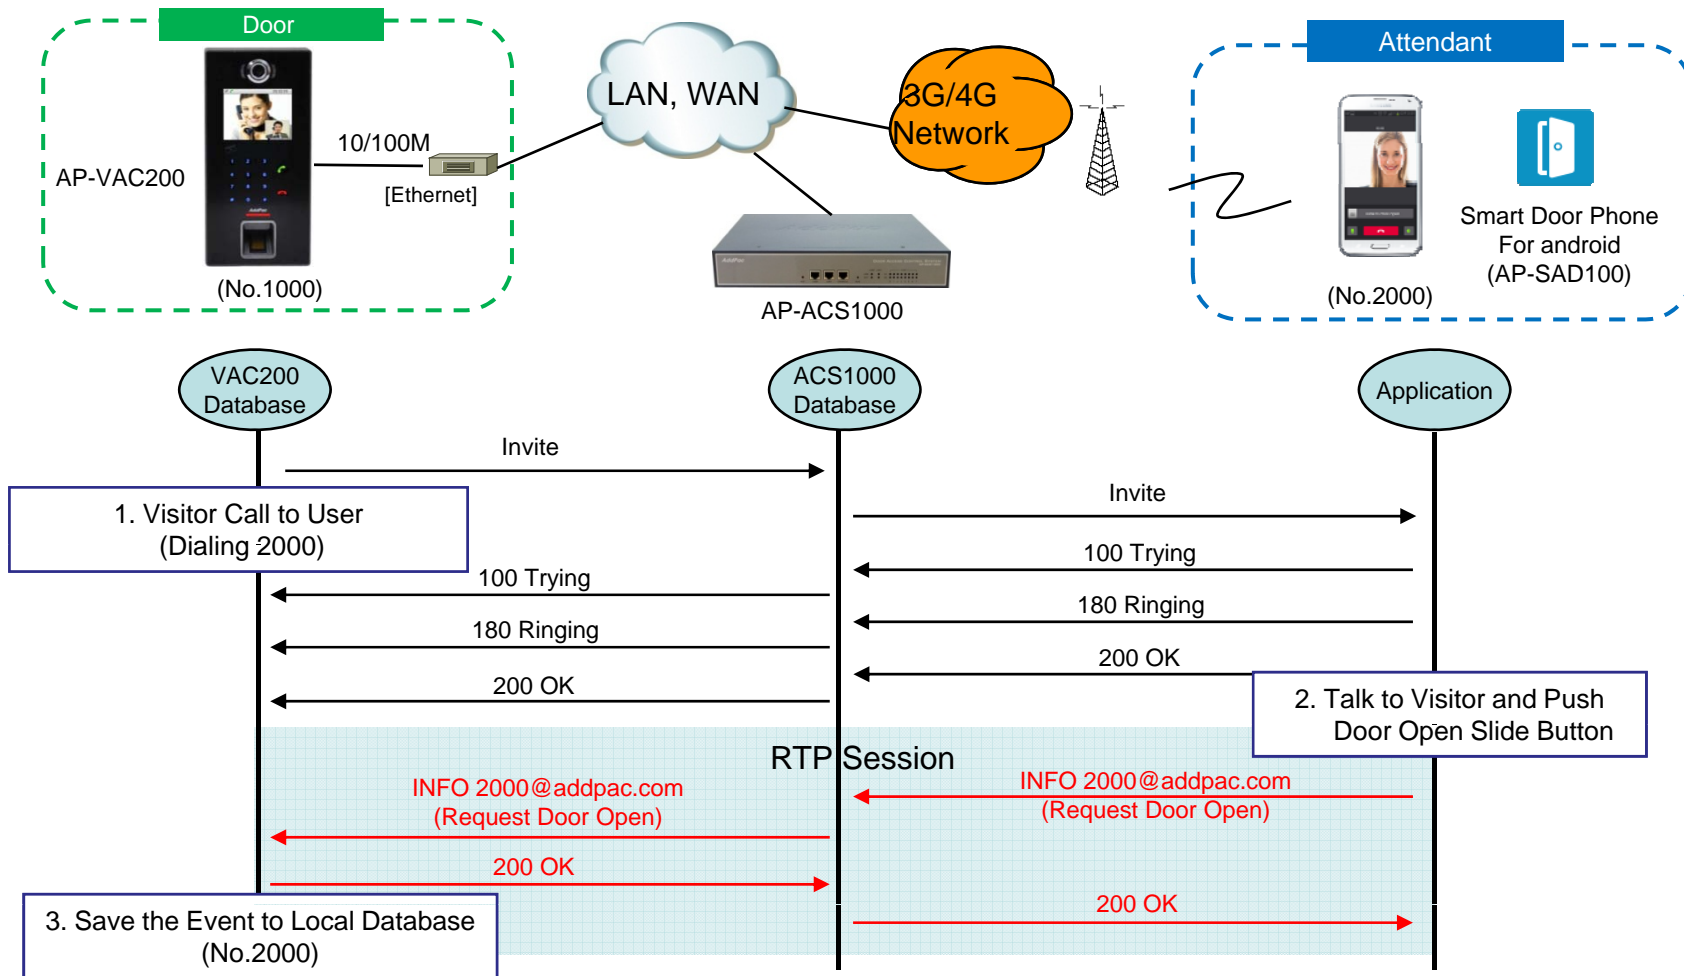

Smart Door Phone (Android App.)

AP-SAD100 Overview

- It supports receiving a video call from door side video door phone by visitor.
- It supports opening the door optionally with password.
- It supports making a video call to door side video door phone to see door side.
- It supports unidirectional video stream from door phone or bidirectional video stream to door phone optionally.
- It supports standard based SIP signaling protocol.
- It supports below voice and video codecs
 - Voice Codec : G.711ulaw/alaw, G.726
 - Video Codec : H.264, H.263. MPEG4

AP-SAD100 Network Service Diagram

SIP Register

Smart Door Phone Application Register to AP-ACS1000

SIP Video Call Flow

Door Open Flow

Smart Door Phone App.

Main screen (portrait)

AddPac

www.addpac.com

Smart Door Phone App.

Main screen (landscape)

Smart Door Phone App.

Main screen (open the door)

Smart Door Phone App.

Application Settings

Video Phone Call Forward To Mobile Extension (Service Diagram)