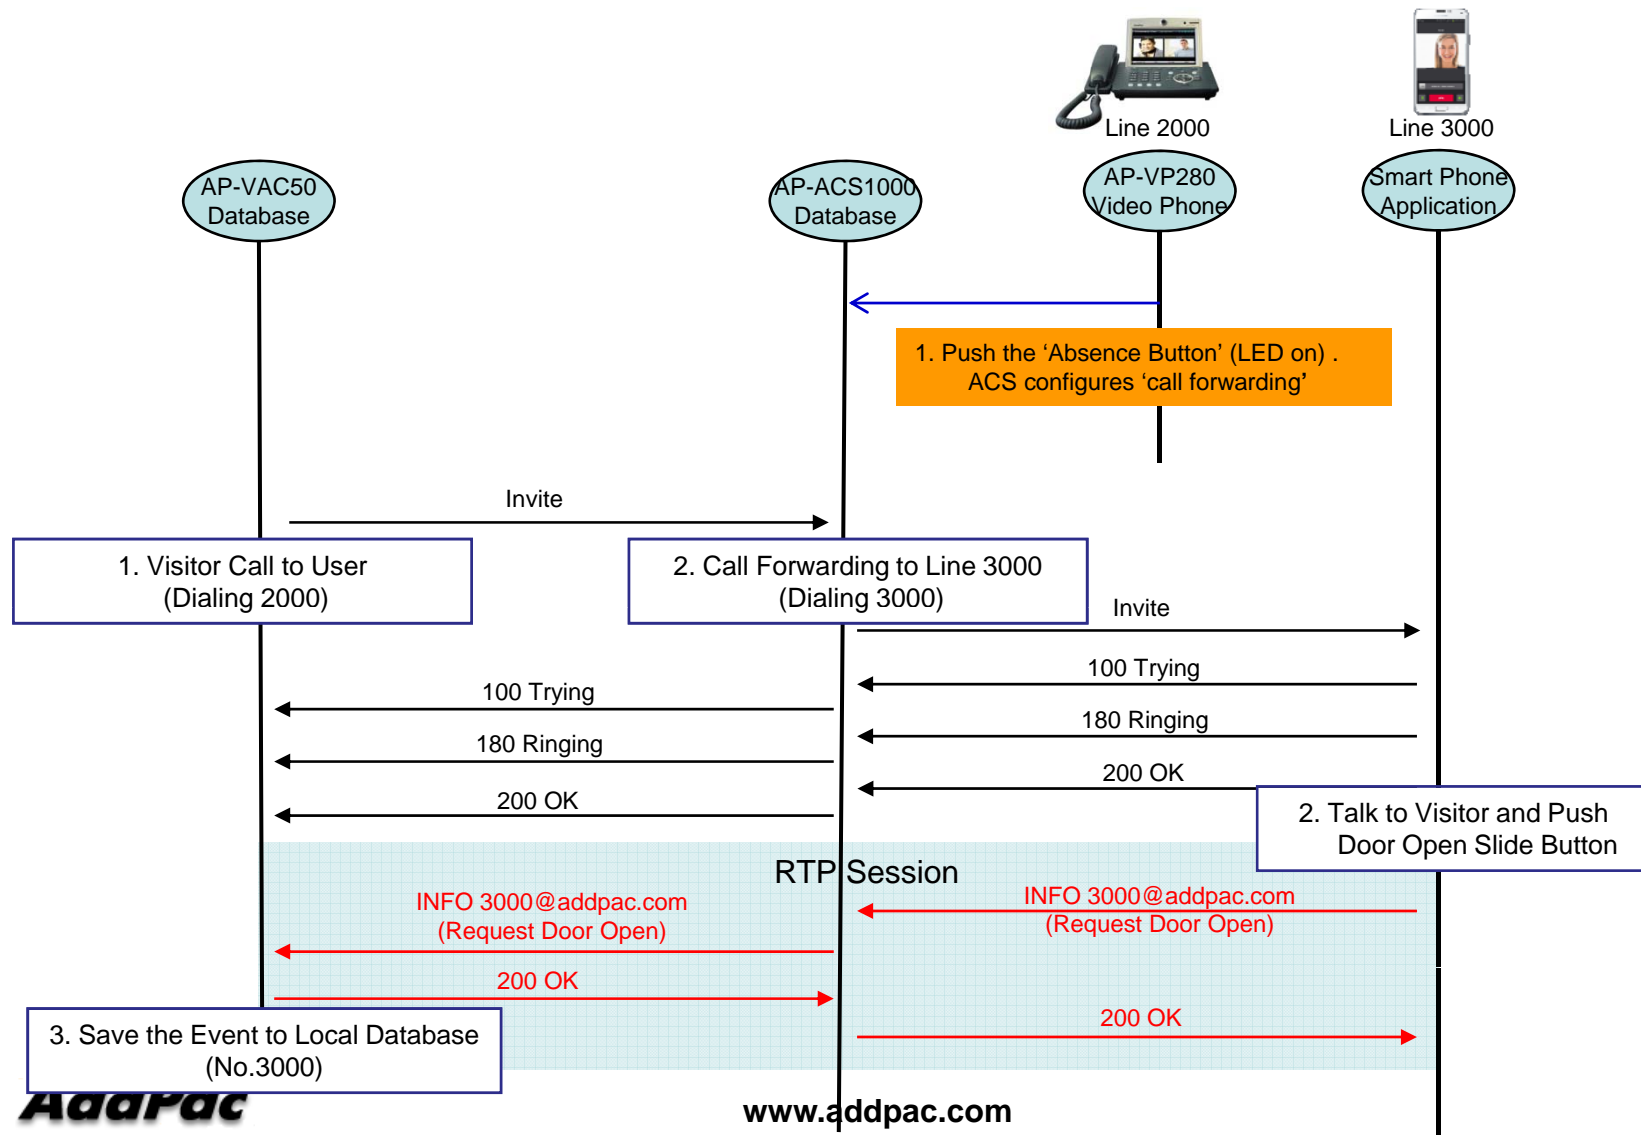

Video Phone Call Forward To Mobile Extension (Call Flow Diagram)