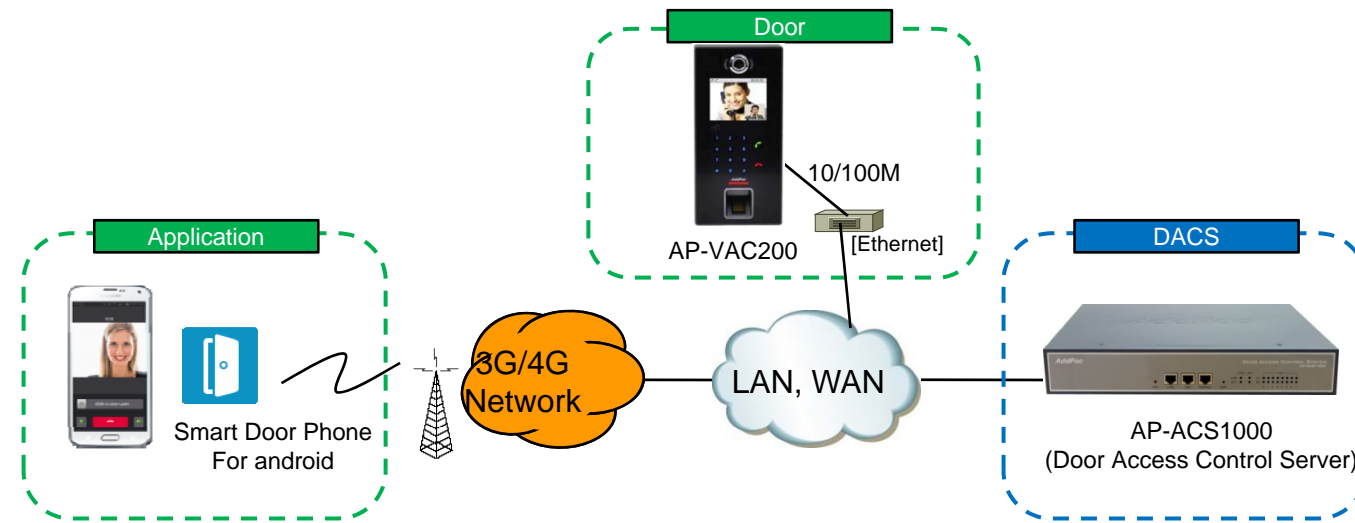

Video Phone Call Forwarding to Smart Phone

AddPac

AddPac Technology

Sales and Marketing

www.addpac.com

Contents

- AddPac Smart Door Phone Appl.
 - AP-SAD100 Android Door Phone Appl. Overview
 - AP-SAD100 Network Service Diagram
 - AP-SAD100 SIP Register Diagram
 - AP-SAD100 SIP Video Call Flow Diagram
 - AP-SAD100 UI Design
 - AP-SAD100 Setting and Configuration
- AP-VP280 Video Phone Call Forwarding to Smart Phone
 - Service Diagram
 - SIP Call Flow

Smart Door Phone (Android App.)

AP-SAD100 Overview

- It supports receiving a video call from door side video door phone by visitor.
- It supports opening the door optionally with password.
- It supports making a video call to door side video door phone to see door side.
- It supports unidirectional video stream from door phone or bidirectional video stream to door phone optionally.
- It supports standard based SIP signaling protocol.
- It supports below voice and video codecs
 - Voice Codec : G.711ulaw/alaw, G.726
 - Video Codec : H.264, H.263. MPEG4

AP-SAD100 Network Service Diagram

SIP Register

Smart Door Phone Application Register to AP-ACS1000

SIP Video Call Flow

Door Open Flow

Smart Door Phone App.

Main screen (portrait)

AddPac

www.addpac.com

Smart Door Phone App.

Main screen (landscape)

Smart Door Phone App.

Main screen (open the door)

Smart Door Phone App.

Application Settings

Video Phone Call Forward To Mobile Extension (Service Diagram)