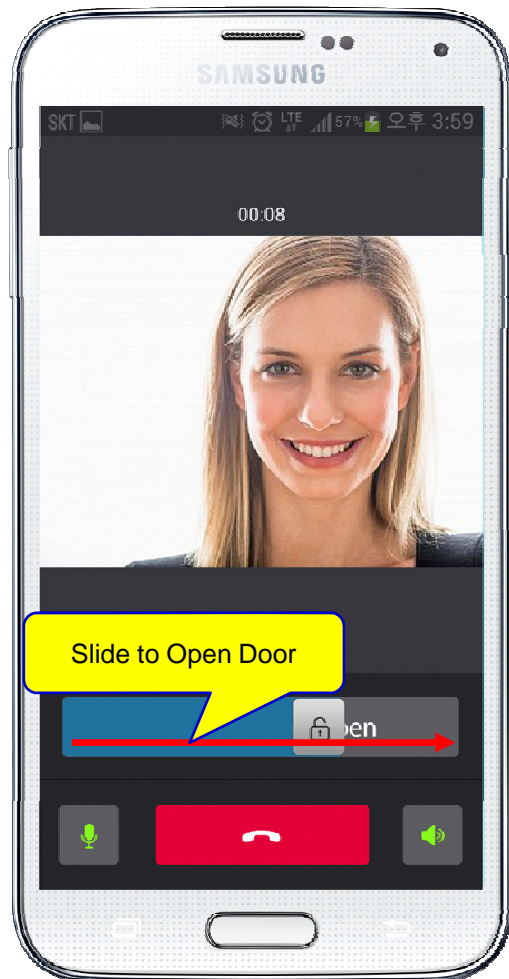

Smart Door Phone (Android App.)

AP-SAD100 Overview

- It supports receiving a video call from door side video door phone by visitor.
- It supports opening the door optionally with password.
- It supports making a video call to door side video door phone to see door side.
- It supports unidirectional video stream from door phone or bidirectional video stream to door phone optionally.
- It supports standard based SIP signaling protocol.
- It supports below voice and video codecs
 - Voice Codec : G.711ulaw/alaw, G.726
 - Video Codec : H.264, H.263. MPEG4

AP-SAD100 Network Service Diagram

SIP Register

Smart Door Phone Application Register to AP-ACS1000

SIP Video Call Flow

Door Open Flow

Smart Door Phone App.

Main screen (portrait)

AddPac

www.addpac.com

Smart Door Phone App.

Main screen (landscape)

Smart Door Phone App.

Main screen (open the door)

Smart Door Phone App.

Application Settings

Video Phone Call Forward To Mobile Extension (Service Diagram)