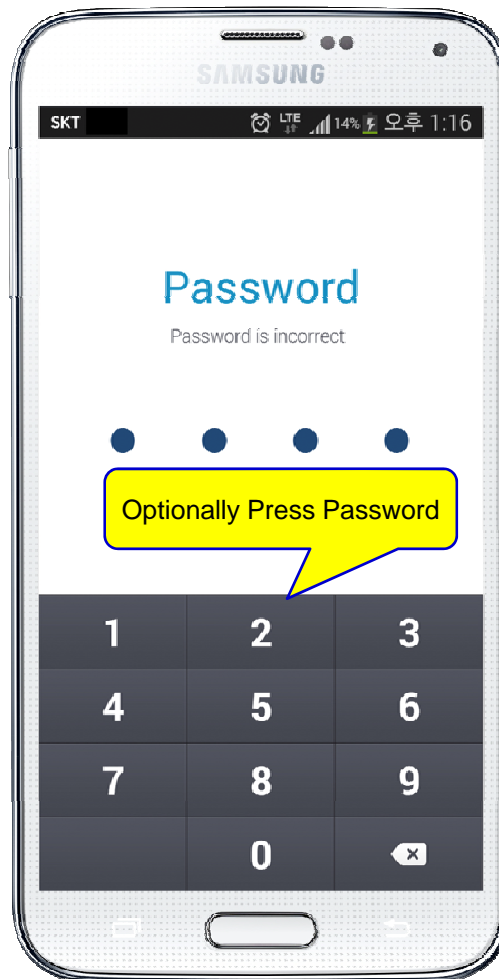

Video Phone Call Forwarding to Smart Phone

AddPac

AddPac Technology

Sales and Marketing

www.addpac.com

Contents

- AddPac Smart Door Phone Appl.
 - AP-SAD100 Android Door Phone Appl. Overview
 - AP-SAD100 Network Service Diagram
 - AP-SAD100 SIP Register Diagram
 - AP-SAD100 SIP Video Call Flow Diagram
 - AP-SAD100 UI Design
 - AP-SAD100 Setting and Configuration
- AP-VP280 Video Phone Call Forwarding to Smart Phone
 - Service Diagram
 - SIP Call Flow

Smart Door Phone (Android App.)

AP-SAD100 Overview

- It supports receiving a video call from door side video door phone by visitor.
- It supports opening the door optionally with password.
- It supports making a video call to door side video door phone to see door side.
- It supports unidirectional video stream from door phone or bidirectional video stream to door phone optionally.
- It supports standard based SIP signaling protocol.
- It supports below voice and video codecs
 - Voice Codec : G.711ulaw/alaw, G.726
 - Video Codec : H.264, H.263. MPEG4

AP-SAD100 Network Service Diagram

SIP Register

Smart Door Phone Application Register to AP-ACS1000

SIP Video Call Flow

Door Open Flow

Smart Door Phone App.

Main screen (portrait)

AddPac

www.addpac.com

Smart Door Phone App.

Main screen (landscape)

Smart Door Phone App.

Main screen (open the door)

Smart Door Phone App.

Application Settings

Video Phone Call Forward To Mobile Extension (Service Diagram)