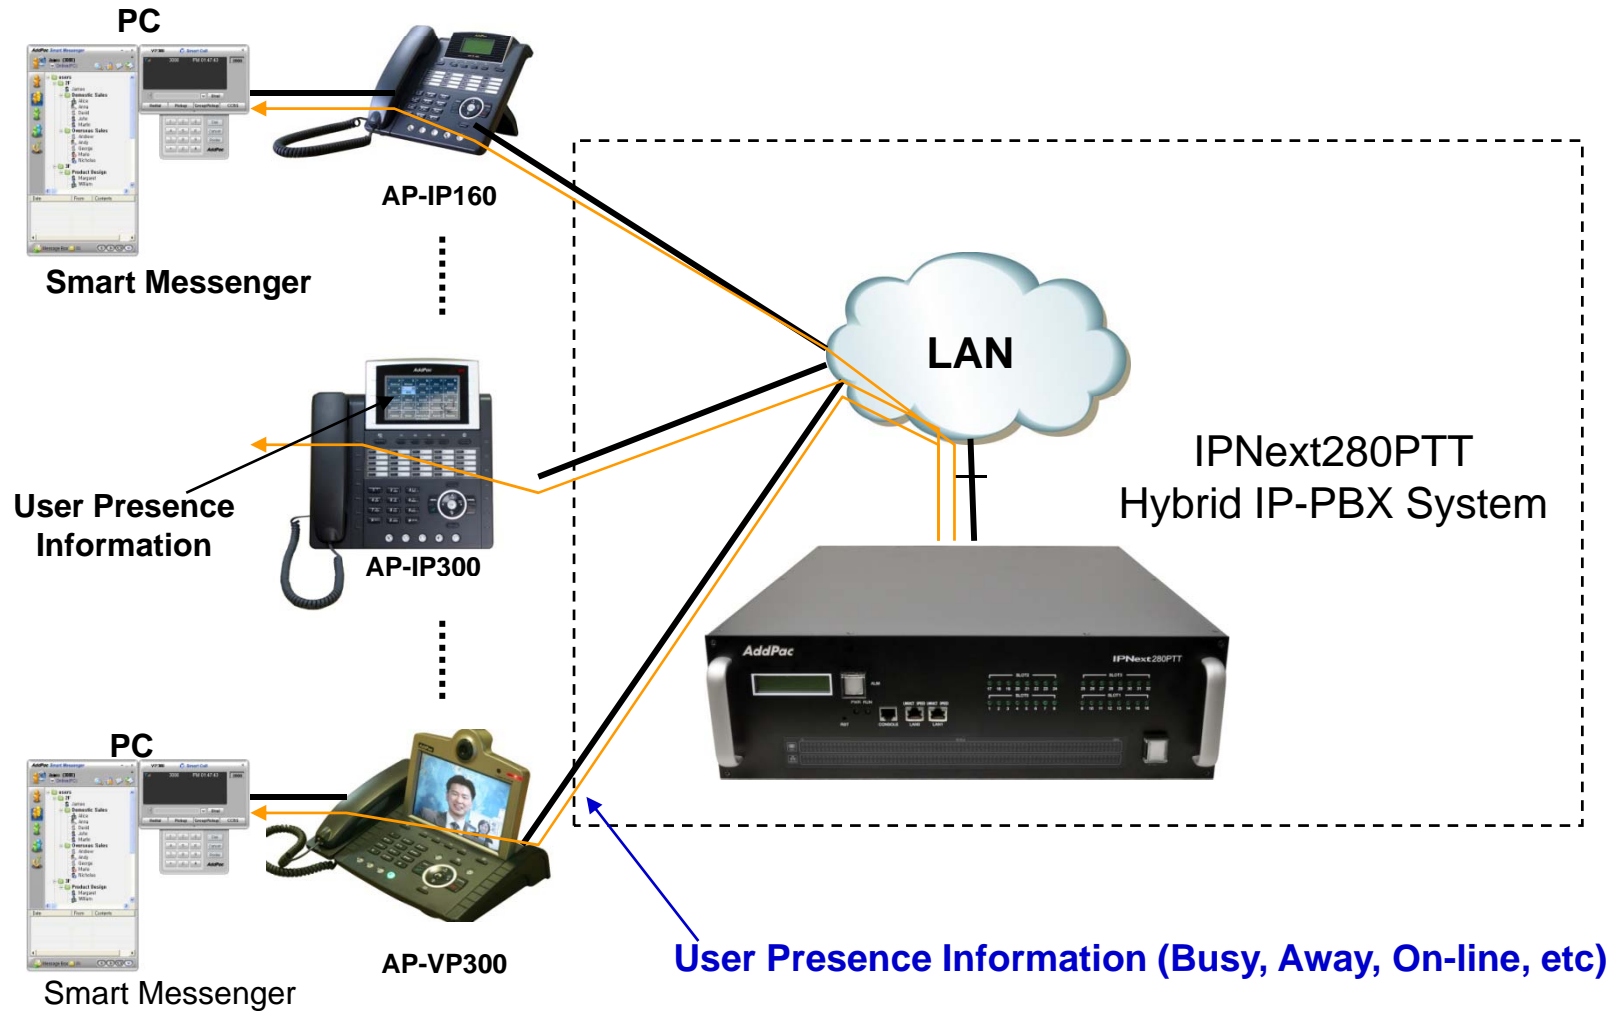

IPNext280PTT

Hybrid IP-PBX System

High-performance Hybrid IP-PBX + PTT Server Solution

User Presence Service Features

AddPac

AddPac Technology

Sales and Marketing

Contents

- User Presence Service Model
- User Presence System Diagram
- Application Area

User Presence Service Model

IPNext210 supports Call Manager & Presence Server Function

- Small Scale User Presence Solution
- Low Cost Solution

Presence Service System Diagram

Presence Service System Diagram

User Presence IP-PBX Application

Thank you!

AddPac Technology Co., Ltd.
Sales and Marketing

Phone +82.2.568.3848 (KOREA)

FAX +82.2.568.3847 (KOREA)