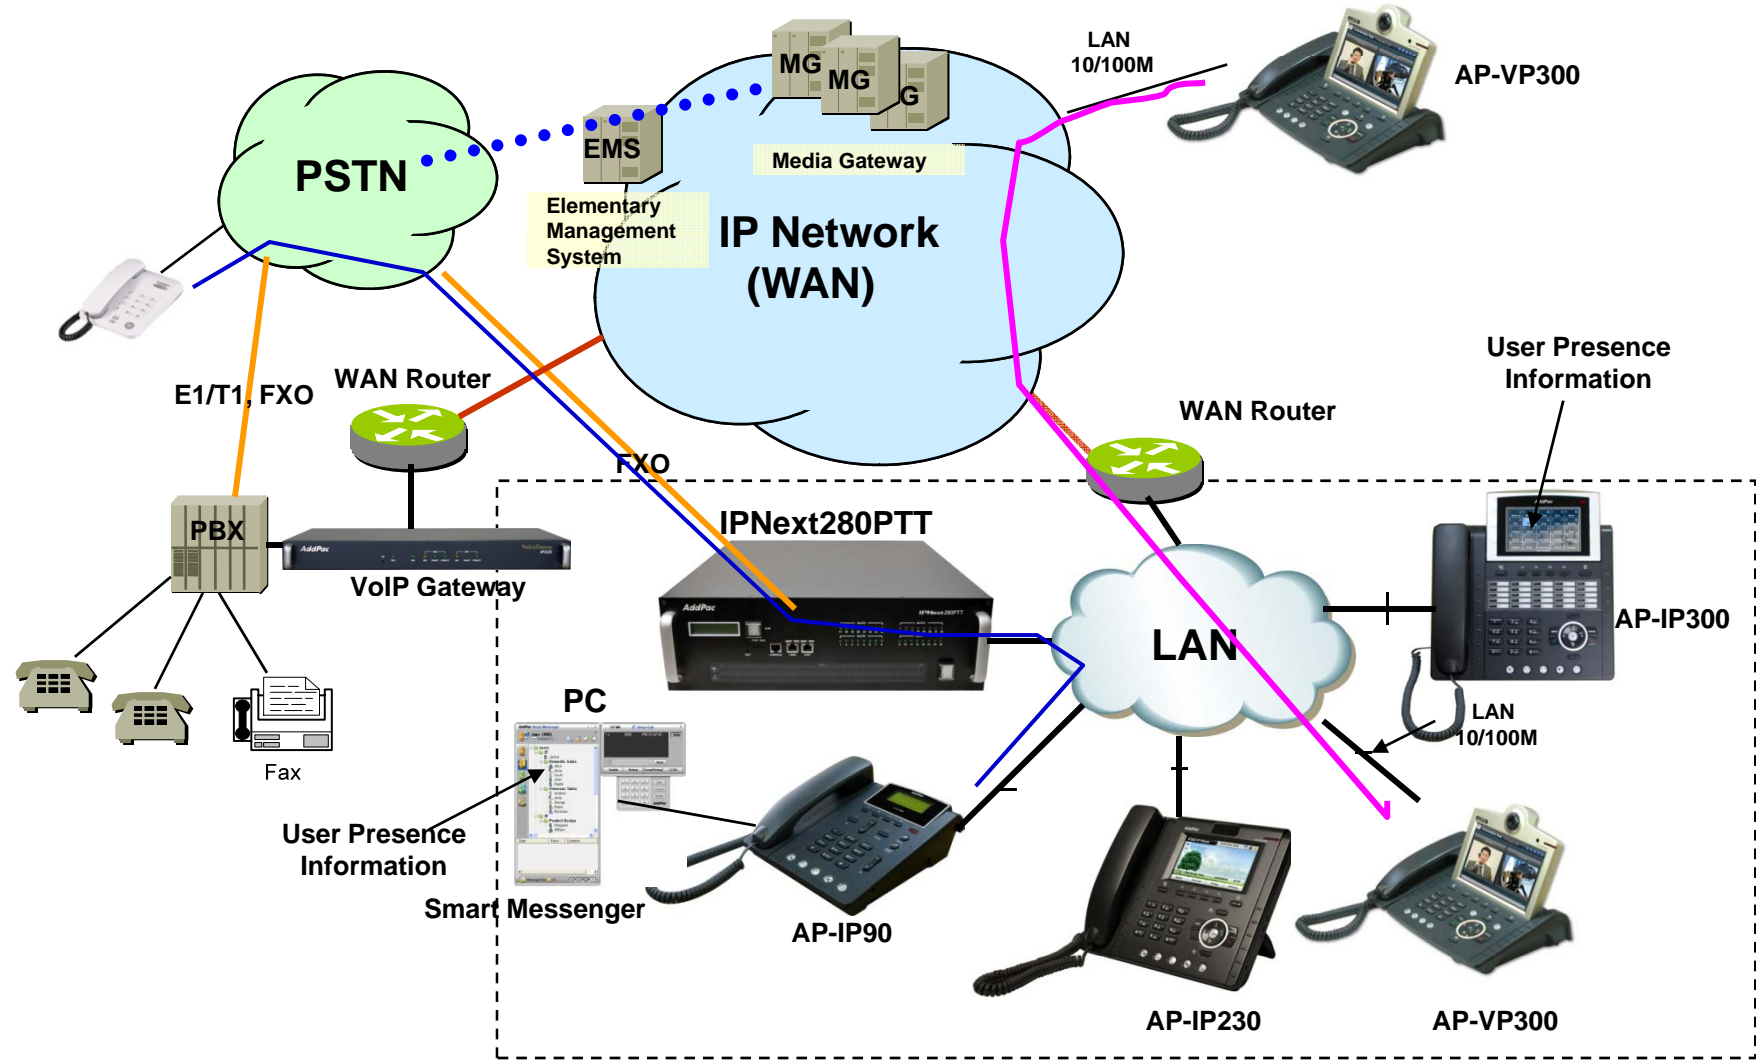

IPNext280PTT

Hybrid IP-PBX System

High-performance Hybrid IP-PBX + PTT Server Solution

User Presence Service Features

AddPac

AddPac Technology

Sales and Marketing

Contents

- User Presence Service Model
- User Presence System Diagram
- Application Area

User Presence Service Model

IPNext210 supports Call Manager & Presence Server Function

- Small Scale User Presence Solution
- Low Cost Solution

Presence Service System Diagram

Presence Service System Diagram

User Presence IP-PBX Application

Thank you!

AddPac Technology Co., Ltd.
Sales and Marketing

Phone +82.2.568.3848 (KOREA)

FAX +82.2.568.3847 (KOREA)