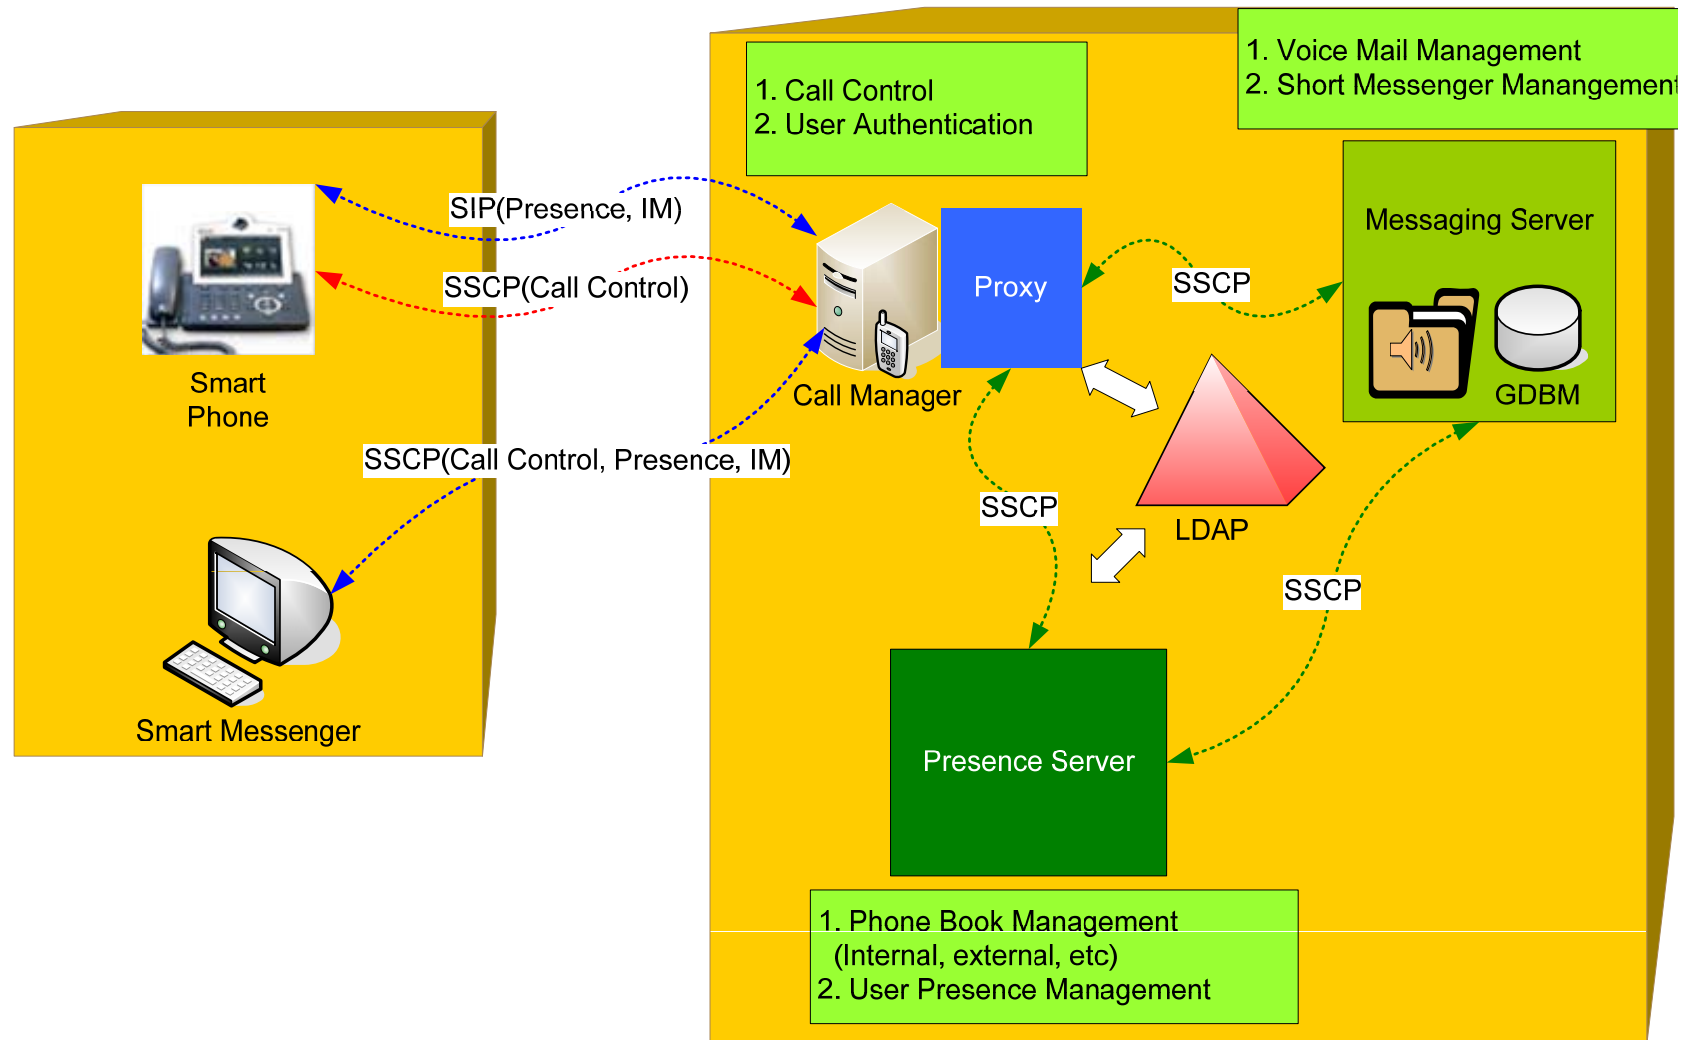

- User Presence Service Model
- User Presence System Diagram
- Application Area

User Presence Service Model

IPNext210 supports Call Manager & Presence Server Function

- Small Scale User Presence Solution
- Low Cost Solution

Presence Service System Diagram

Presence Service System Diagram

User Presence IP-PBX Application

Thank you!

AddPac Technology Co., Ltd.
Sales and Marketing

Phone +82.2.568.3848 (KOREA)

FAX +82.2.568.3847 (KOREA)