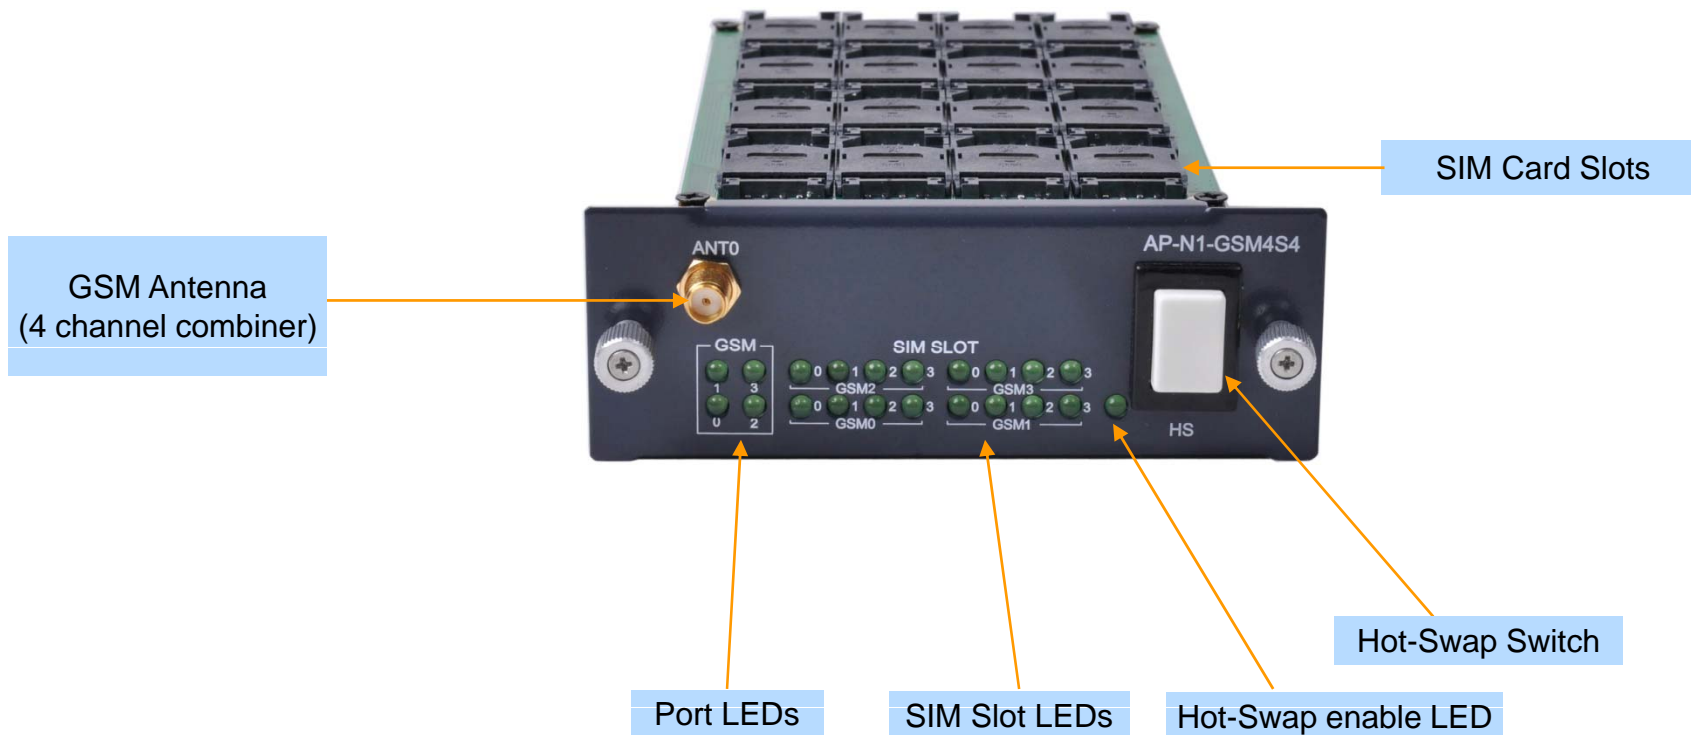

# Contents

- Multi-SIM GSM Modules for AP-GS1500
  - AP-N1-GSM4S8 (4-Port GSM, 8SIM per a GSM Port)
  - AP-N1-GSM4S4 (4-Port GSM, 4SIM per a GSM Port)

# Multi-SIM GSM Module for AP-GS1500 GSM Platform

# AP-N1-GSM4S8 4-Channel Multi-SIM GSM Module

AP-N1-GSM4S8  
(4-Port GSM Module, 8 SIM Card Slots per a GSM Port)

# AP-N1-GSM4S4 4-Channel Multi-SIM GSM Module

AP-N1-GSM4S4  
(4-Port GSM Module, 4 SIM Card Slots per a GSM Port)