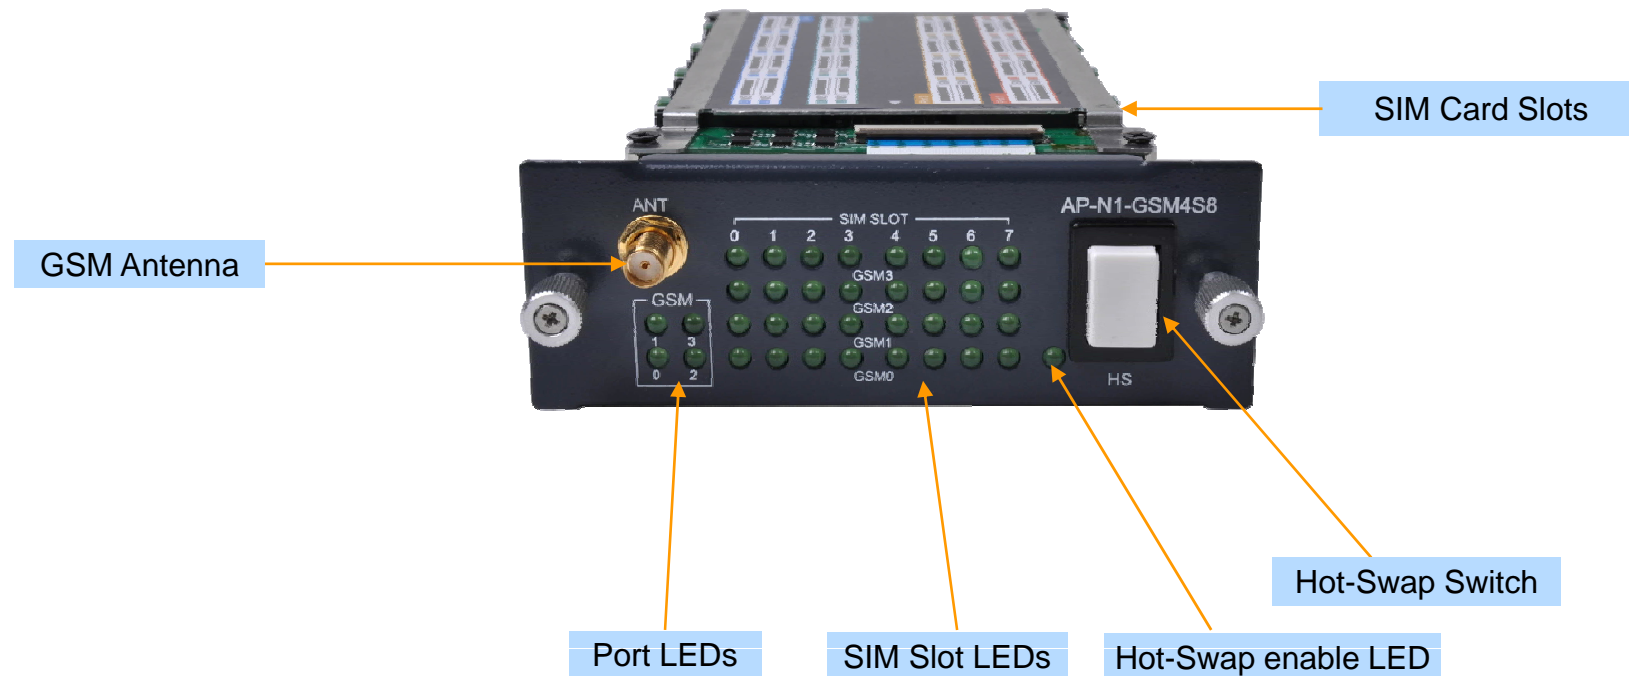

# Contents

- Multi-SIM GSM Modules for AP-GS1500
  - AP-N1-GSM4S8 (4-Port GSM, 8SIM per a GSM Port)
  - AP-N1-GSM4S4 (4-Port GSM, 4SIM per a GSM Port)

# Multi-SIM GSM Module for AP-GS1500 GSM Platform

# AP-N1-GSM4S8 4-Channel Multi-SIM GSM Module

AP-N1-GSM4S8  
(4-Port GSM Module, 8 SIM Card Slots per a GSM Port)

# AP-N1-GSM4S4 4-Channel Multi-SIM GSM Module

AP-N1-GSM4S4  
(4-Port GSM Module, 4 SIM Card Slots per a GSM Port)