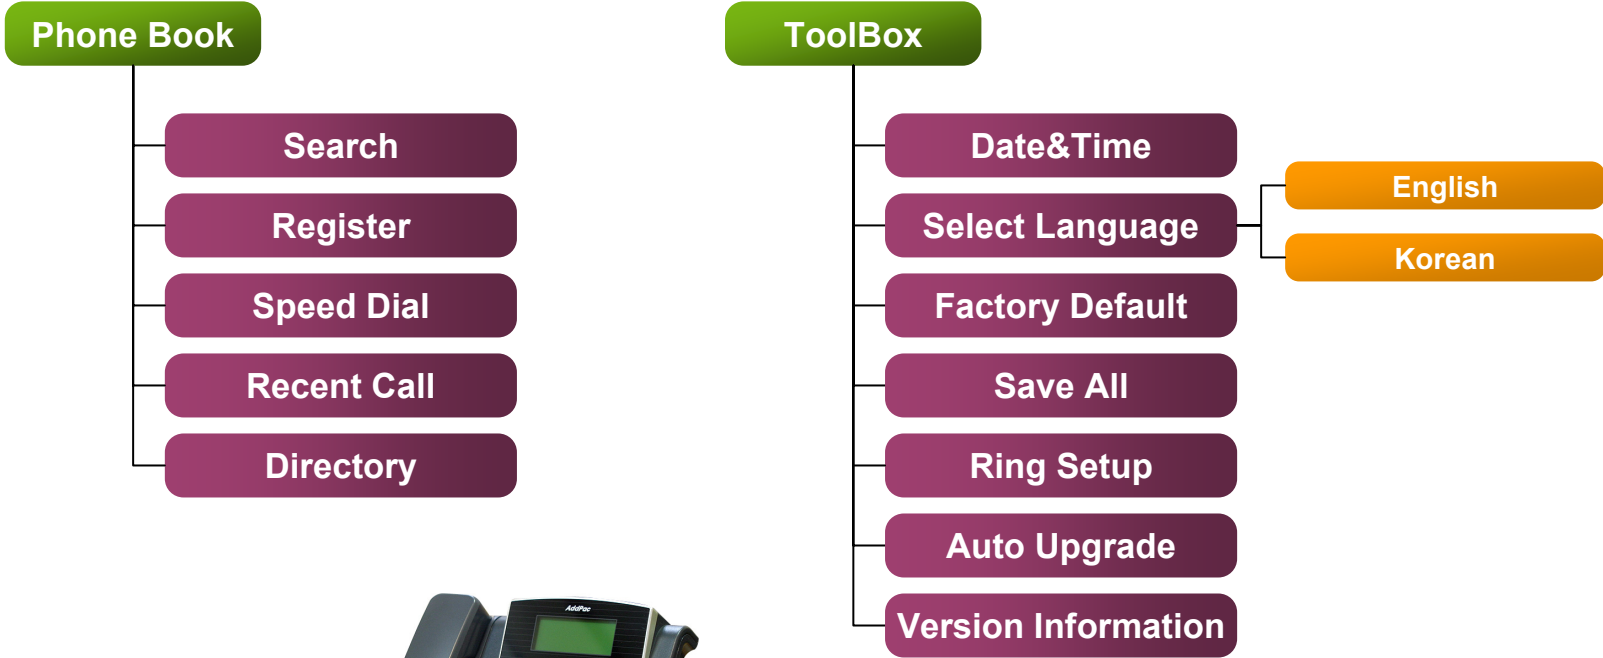

User Interface Menu Structure 1/3

AP-IP150 IP Phone