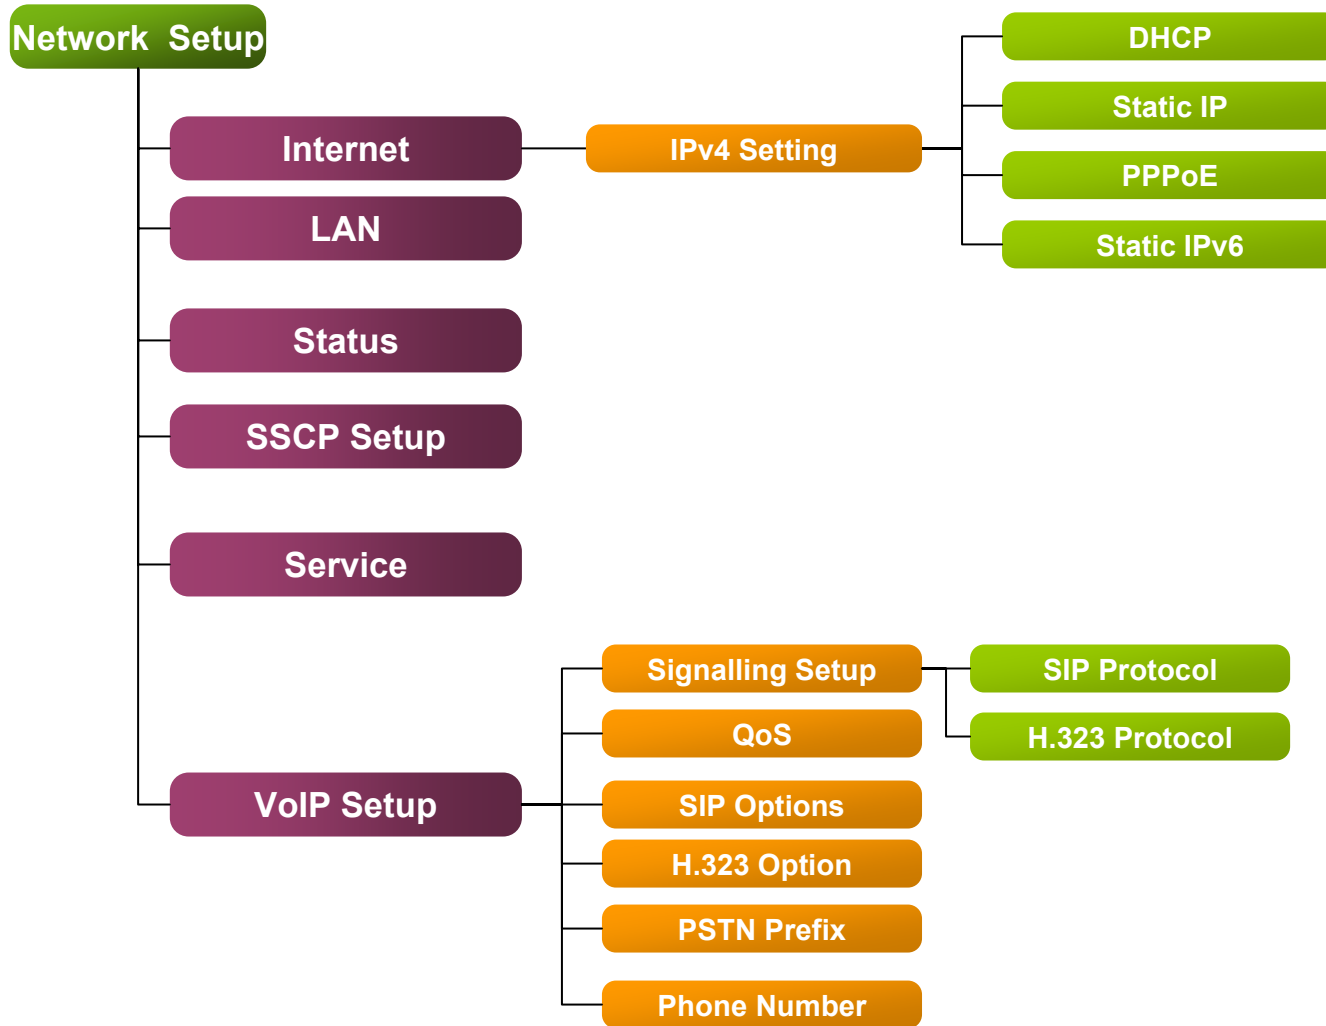

Overview IP100 Menu(1/2)

AP-IP150 IP Phone

- Phone Book
 - Save and Search Phone Number
- ToolBox
 - Date & Time, Save and Initialize IP Phone configure, Select Ring Sound, Language, etc.
- Network & Call
 - Configure Network Settings
 - IPv4, Service (ftp, telnet, SNMP)
 - SIP protocol, H.323 protocol for VoIP
 - Show Network Status

Overview IP100 Menu(2/2)

AP-IP150 IP Phone

- Application
 - **Voice Mail** : Get Voice Message when deployed on AddPac IP-PBX system
 - **SMS** : Send, Receive, Forward, Save Short Messages
 - **Conference**
 - Two types of Conference Call (Meet-me, Dial-in Conference)
 - View Conference List, Participants' Information
 - View and Control Conference participants' floor, layout, authority etc.
- System Setup
 - Display Name, Volume Setup
 - Call Forward & Call Waiting, DND Setup
 - Support Multi-Address Select
 - Voice Code, Auto-Answer, Auto-Hook-On Setup

User Interface Menu Structure 1/3

AP-IP150 IP Phone

User Interface Menu Structure 2/3

AP-IP150 IP Phone

User Interface Menu Structure 3/3

AP-IP150 IP Phone

Thank you!

AddPac Technology Co., Ltd.
Sales and Marketing