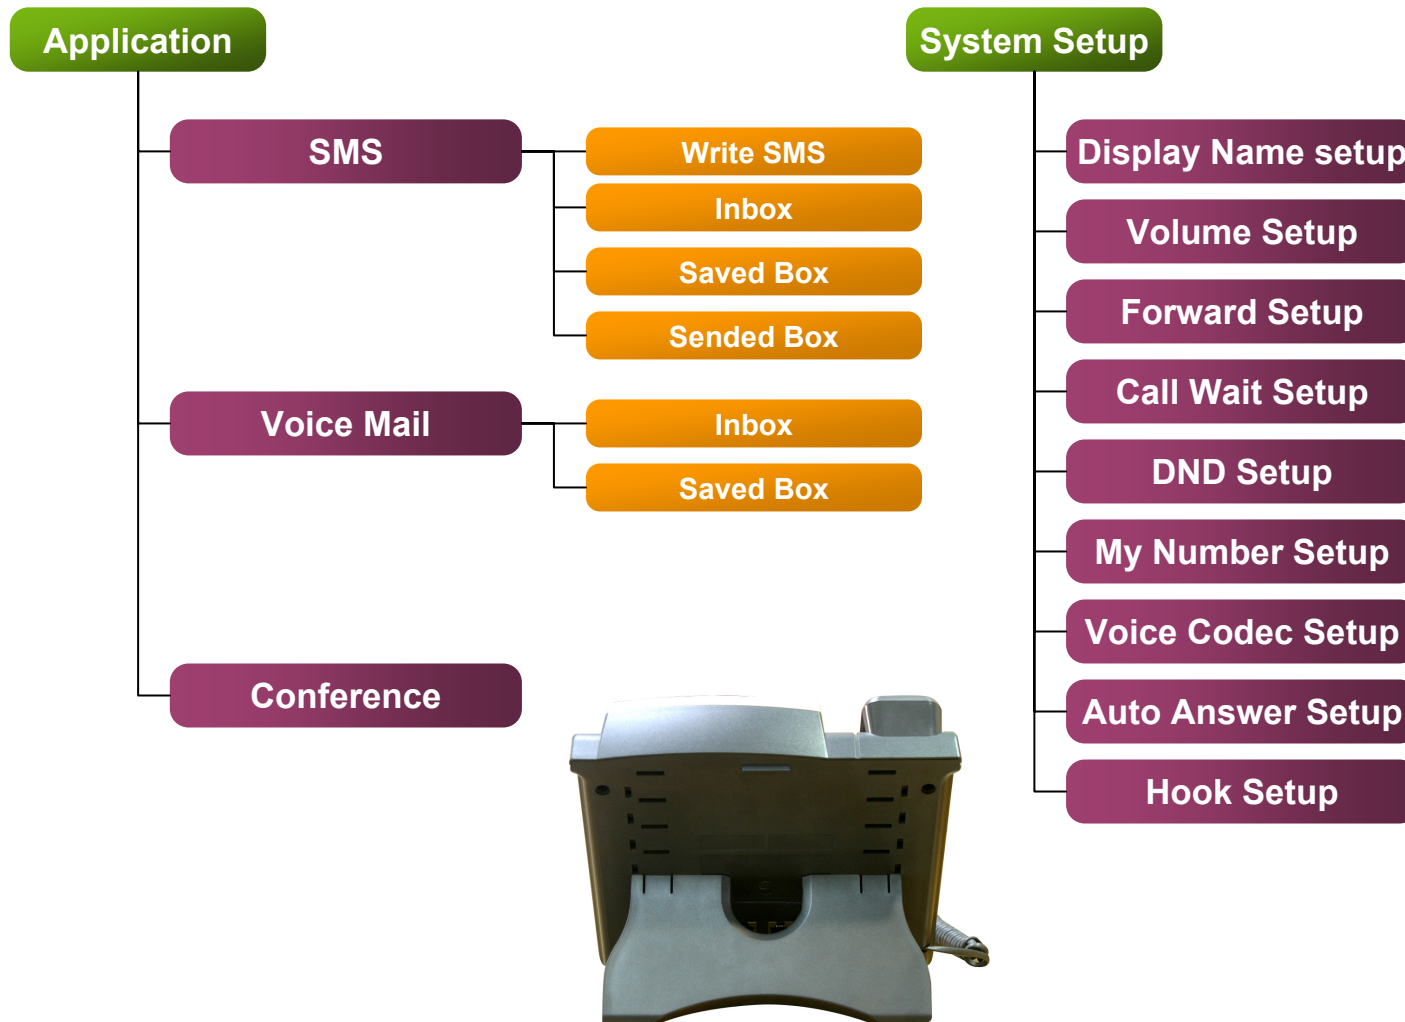

Overview IP100 Menu(2/2)

AP-IP150 IP Phone

- Application
 - **Voice Mail** : Get Voice Message when deployed on AddPac IP-PBX system
 - **SMS** : Send, Receive, Forward, Save Short Messages
 - **Conference**
 - Two types of Conference Call (Meet-me, Dial-in Conference)
 - View Conference List, Participants' Information
 - View and Control Conference participants' floor, layout, authority etc.
- System Setup
 - Display Name, Volume Setup
 - Call Forward & Call Waiting, DND Setup
 - Support Multi-Address Select
 - Voice Code, Auto-Answer, Auto-Hook-On Setup

User Interface Menu Structure 1/3

AP-IP150 IP Phone

User Interface Menu Structure 2/3

AP-IP150 IP Phone

User Interface Menu Structure 3/3

AP-IP150 IP Phone

Thank you!

AddPac Technology Co., Ltd.
Sales and Marketing