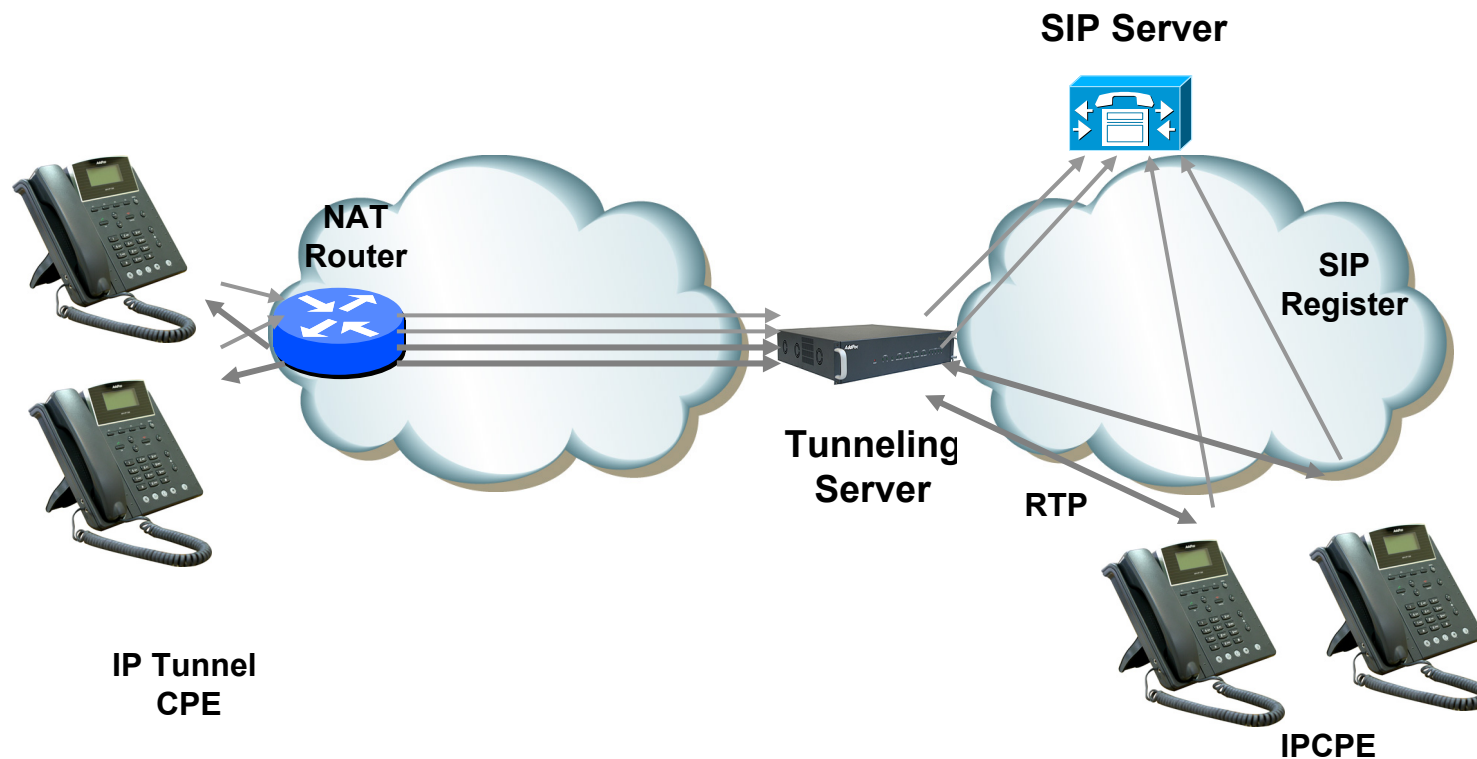

AP-IP150™

BcN IP Phone

High Performance Broadband Convergence Network
IP Phone Solution

Tunneling Features

AddPac

AddPac Technology

2007, Sales and Marketing

www.addpac.com

Contents

- Tunneling Server Feature
- Dialup Tunneling Protocol
- IP Tunneling Protocol at NAT/PAT
- Tunneling Service at NAT/PAT
- Tunneling Service at VPN

Tunneling Service Feature

AP-IP150 IP Phone

- RADIUS Interface (AAA)
- Dialup Tunneling Protocol
 - PPTP
 - L2TP
 - PPPoE
- IP Tunneling Protocols
 - IPIP
- PPP Authentication
 - PAP
 - CHAP

Dialup Tunneling Protocol

AP-IP150 IP Phone

IP Tunneling Protocol at NAT/PAT

AP-IP150 IP Phone

Tunneling Service at NAT/PAT

AP-IP150 IP Phone

Tunneling Service at VPN

AP-IP150 Premium IP Phone