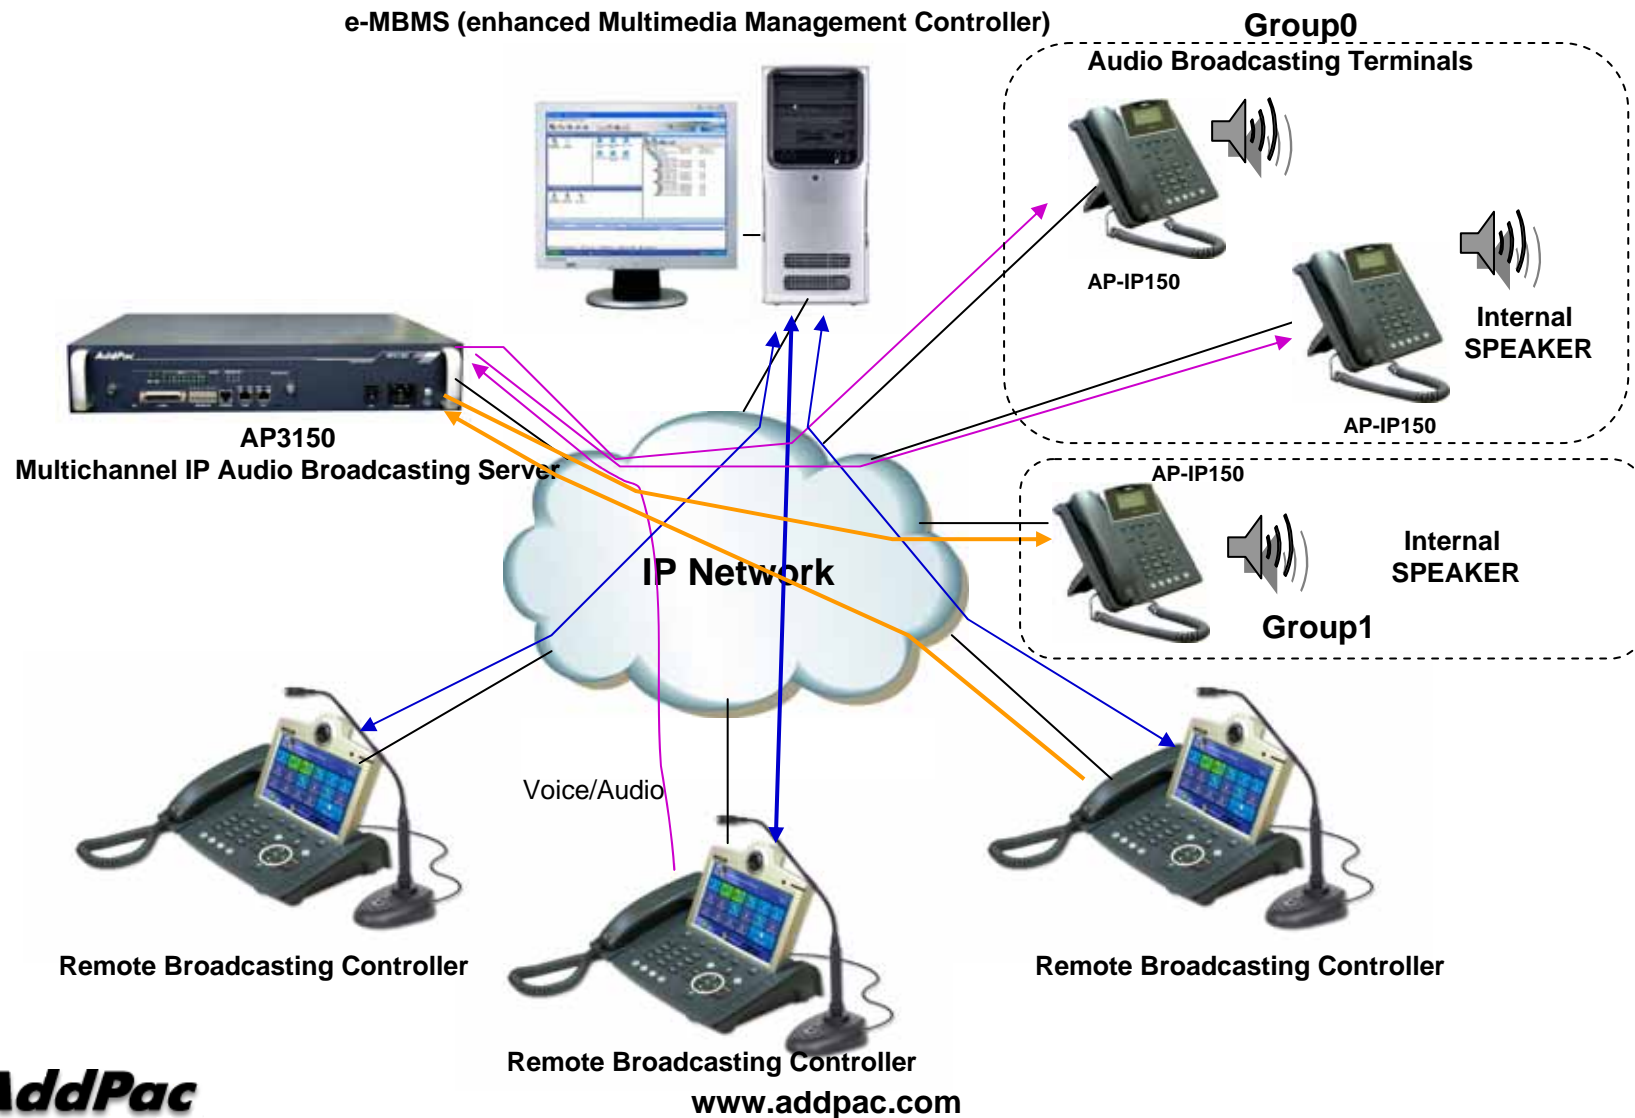

Remote Broadcasting

High-performance Remote Multimedia Broadcasting Solution

AP-IP150 Broadcasting Terminal

AP-VP300 Remote Broadcasting Terminal

e-MBMS (enhanced Multimedia
Broadcasting Management System)

Remote Broadcasting Network Diagram

e-MBMS (enhanced Multimedia Management Controller) Audio Broadcasting Terminals

Remote Broadcasting Controller

AP-VP300 High Performance IP Video Phone

✓ **Application Select**

Remote Broadcasting Controller

OSD for Group Broadcasting Service

AP-VP300 High Performance IP Video Phone

Display the ON-AIR Status

Touch Screen

Chime Bell indicate "Broadcasting Start"

Broadcasting Start Button

Volume Control

AddPac

www.addpac.com

Remote Audio Broadcasting using External MIC (example)

Multiple Remote Broadcasting Service Diagram

e-MBMS Service Feature

- Client/Server Architecture
- PC based Window Application Program
- User and Group Management
- User Access Management
- Broadcasting Equipment Management (Server/Terminal/Controller)
- Broadcasting Source Management
- Configuration Management
- Session Management
- Schedule Broadcasting Management
- Emergency Broadcasting
- Event Management
- **Remote Broadcasting Controller Management**
- e-MBMS Redundancy Configuration/Backup
- etc