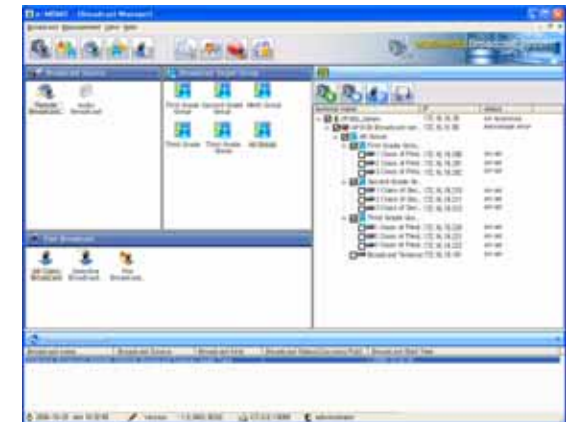

Volume Control

AddPac

www.addpac.com

Remote Audio Broadcasting using External MIC (example)

Multiple Remote Broadcasting Service Diagram

e-MBMS Service Feature

- Client/Server Architecture
- PC based Window Application Program
- User and Group Management
- User Access Management
- Broadcasting Equipment Management (Server/Terminal/Controller)
- Broadcasting Source Management
- Configuration Management
- Session Management
- Schedule Broadcasting Management
- Emergency Broadcasting
- Event Management
- **Remote Broadcasting Controller Management**
- e-MBMS Redundancy Configuration/Backup
- etc