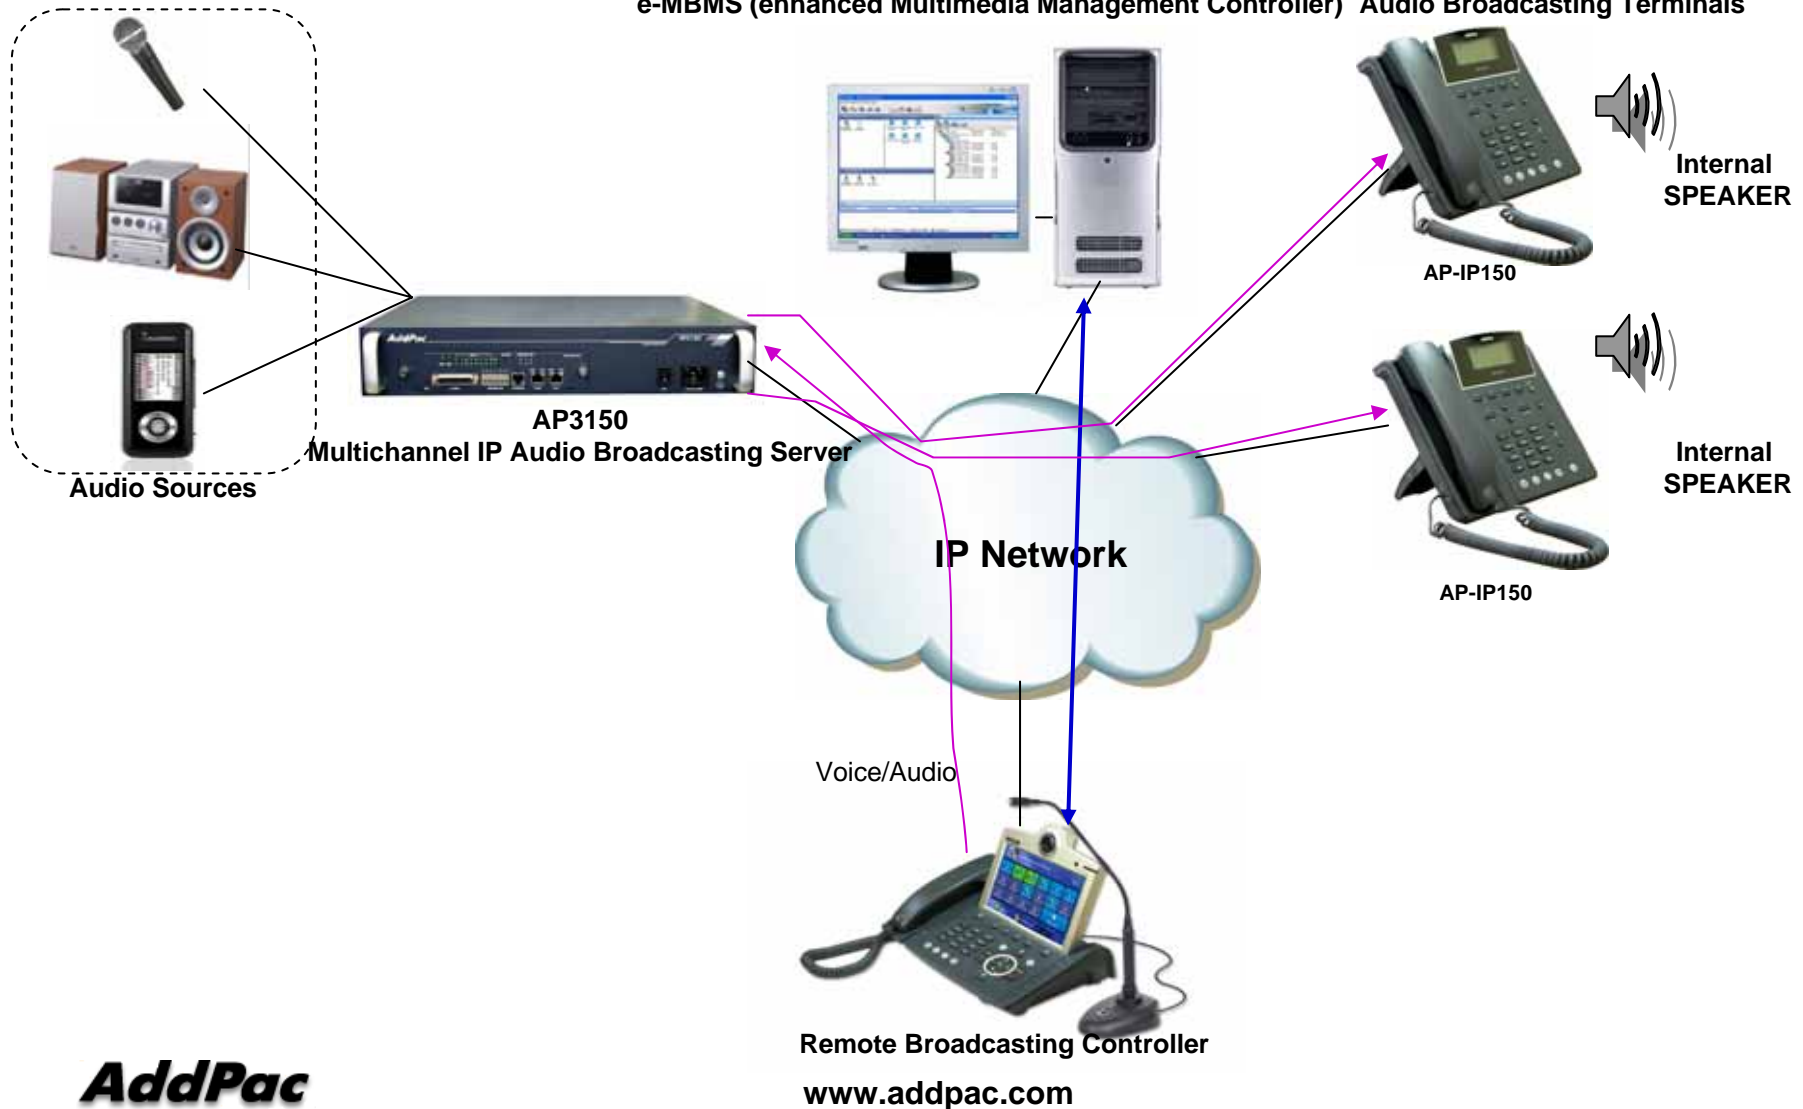

Remote Broadcasting

High-performance Remote Multimedia Broadcasting Solution

AP-IP150 Broadcasting Terminal

AP-VP300 Remote Broadcasting Terminal

e-MBMS (enhanced Multimedia
Broadcasting Management System)

Remote Broadcasting Network Diagram

e-MBMS (enhanced Multimedia Management Controller) Audio Broadcasting Terminals

Remote Broadcasting Controller

AP-VP300 High Performance IP Video Phone

✓ **Application Select**

Remote Broadcasting Controller

OSD for Group Broadcasting Service

AP-VP300 High Performance IP Video Phone

Display the ON-AIR Status

Touch Screen

Chime Bell indicate "Broadcasting Start"

Broadcasting Start Button

Volume Control

AddPac

www.addpac.com

Remote Audio Broadcasting using External MIC (example)

Multiple Remote Broadcasting Service Diagram

e-MBMS Service Feature

- Client/Server Architecture
- PC based Window Application Program
- User and Group Management
- User Access Management
- Broadcasting Equipment Management (Server/Terminal/Controller)
- Broadcasting Source Management
- Configuration Management
- Session Management
- Schedule Broadcasting Management
- Emergency Broadcasting
- Event Management
- **Remote Broadcasting Controller Management**
- e-MBMS Redundancy Configuration/Backup
- etc