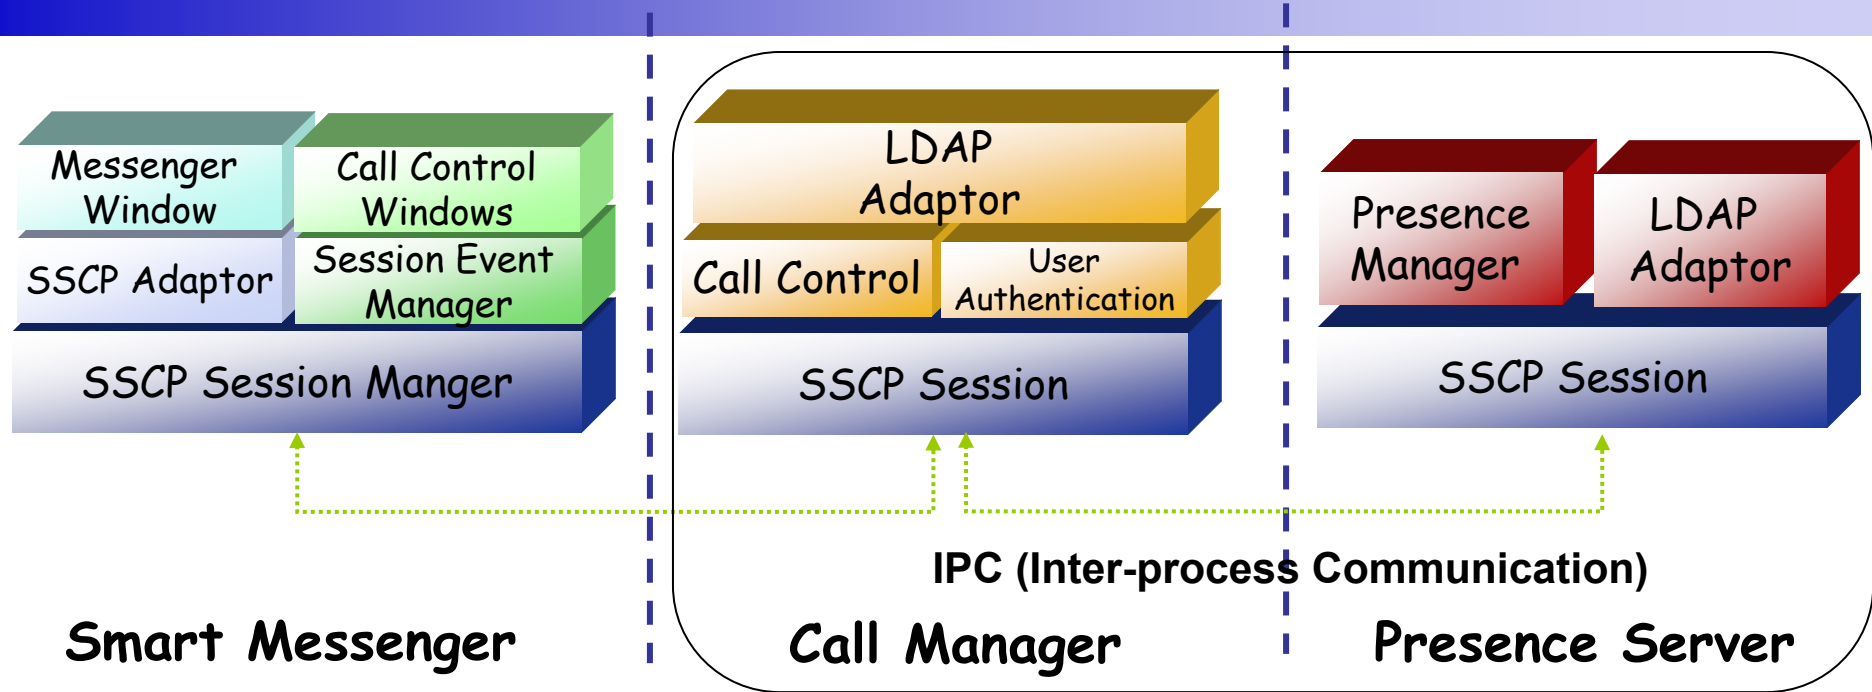

- User Presence Service Model
- User Presence System Diagram
- Application Area

IPNex230

User Presence Information

AP-IP300

User Presence Service Model

IPNext230 supports Call Manager & Presence Server Function

- Small Scale User Presence Solution
- Low Cost Solution

Presence Service System Diagram

Presence Service System Diagram

User Presence IP-PBX Application

Thank you!

AddPac Technology Co., Ltd.
Sales and Marketing