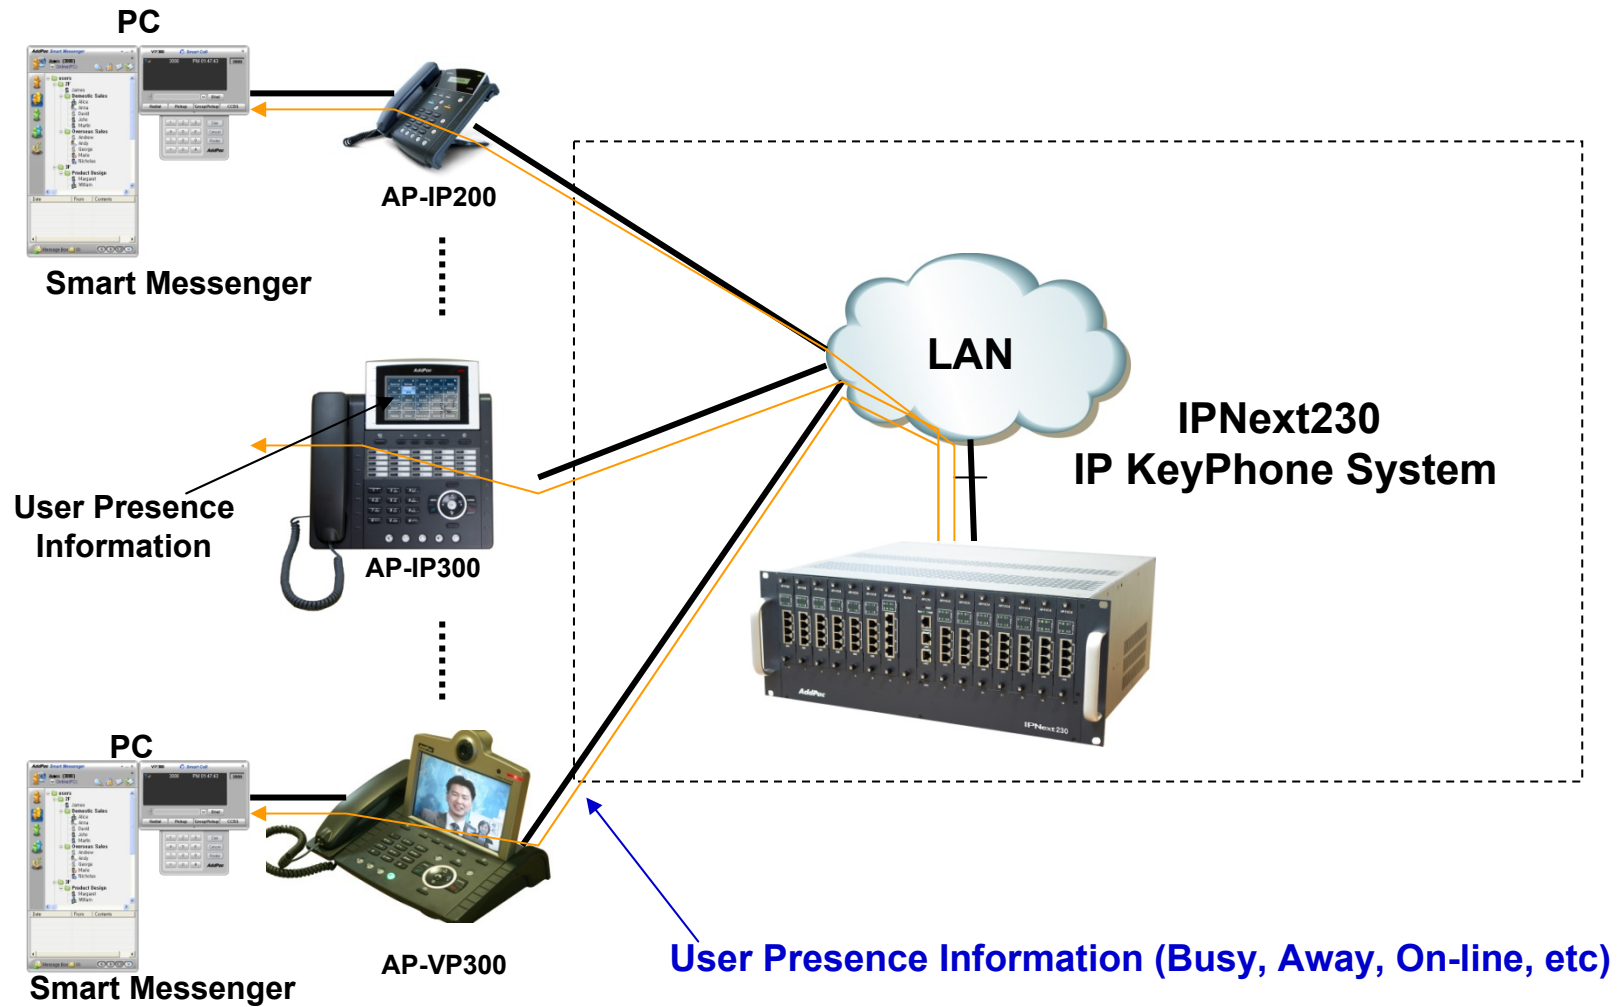

IPNext230

IP KeyPhone System

High-performance Hybrid IP-PBX Solution

User Presence Service Features

AddPac

AddPac Technology

Sales and Marketing

Contents

- User Presence Service Model
- User Presence System Diagram
- Application Area

IPNex230

User Presence Information

AP-IP300

User Presence Service Model

IPNext230 supports Call Manager & Presence Server Function

- Small Scale User Presence Solution
- Low Cost Solution

Presence Service System Diagram

Presence Service System Diagram

User Presence IP-PBX Application

Thank you!

AddPac Technology Co., Ltd.
Sales and Marketing