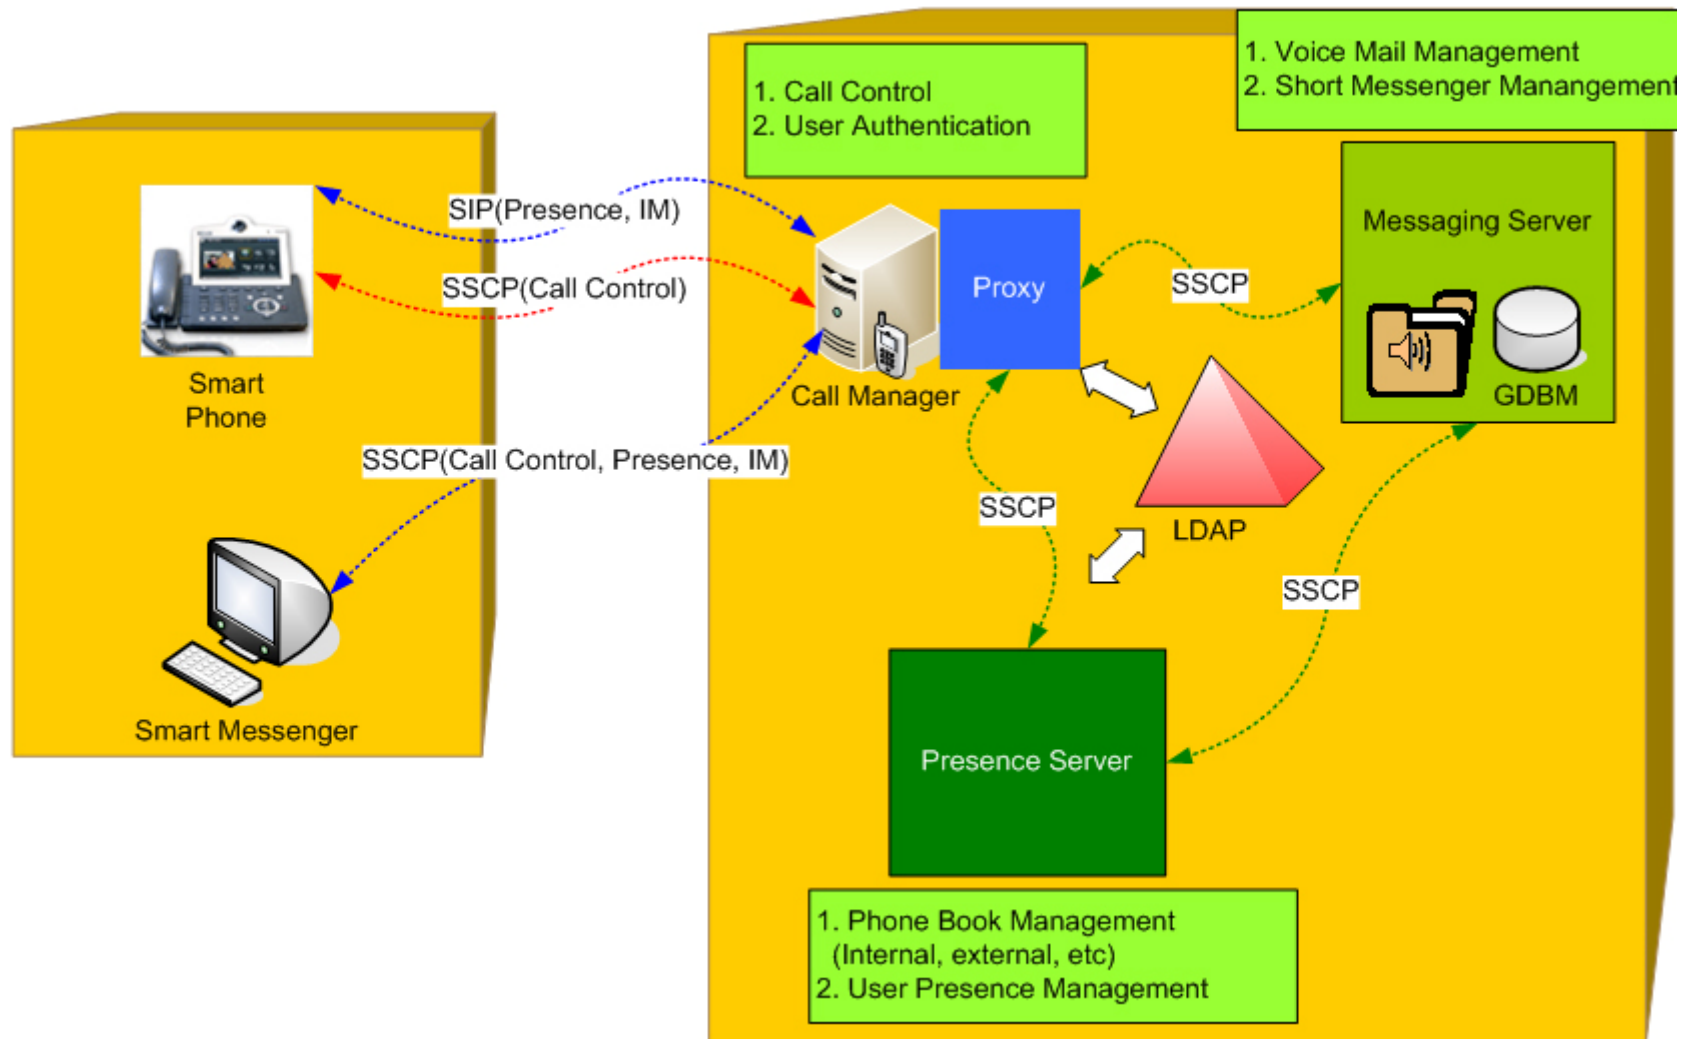

- User Presence Service Model
- User Presence System Diagram
- Application Area

IPNex230

User Presence Information

AP-IP300

User Presence Service Model

IPNext230 supports Call Manager & Presence Server Function

- Small Scale User Presence Solution
- Low Cost Solution

Presence Service System Diagram

Presence Service System Diagram

User Presence IP-PBX Application

Thank you!

AddPac Technology Co., Ltd.
Sales and Marketing