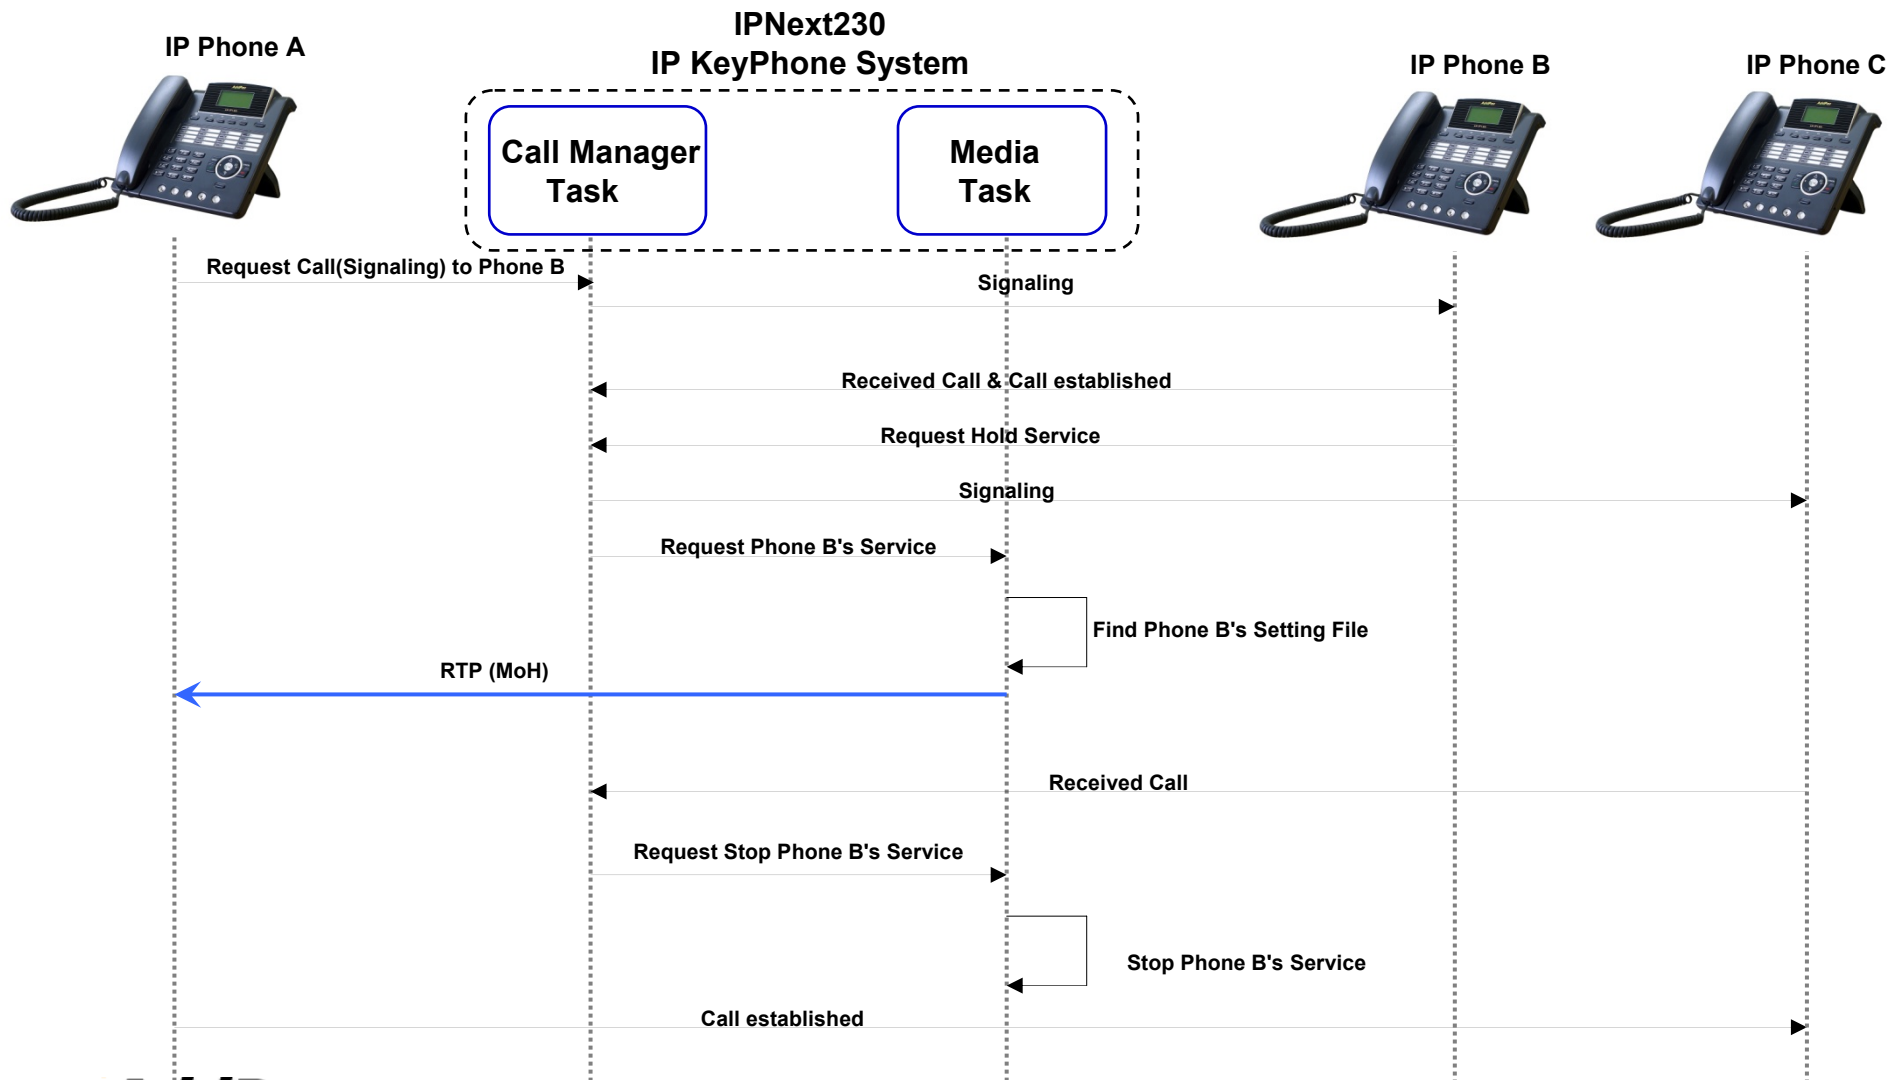

Contents

- Product Overview
- Media Service Data Flow Diagram
- Media Service Call Flow Diagram
- Media Service Codec
- Media Service Announcement
- Application Service

Product Overview

- Powerful IP-PBX for Small & Medium Enterprise
- Smart Management and User Friendly Features
- Fault Tolerant and Scalability Architecture
- Media Service Features
 - RBT/MoH/MMCID Service
 - RBT/MoH/MMCID Schedule Holiday) Support
 - Announcement Schedule(Holiday) Support
 - Announcement Package Distribution
 - Announcement/RBT/MoH/MMCID Audio/Video Support
- Firmware Upgradeable Architecture
- Two(2) Fast Ethernet Interface
- Fifteen(15) VoIP Interface Module Slots (Max.60 Port Analog)
- One(1) RS-232C Port for CLI

Media Server Data Flow Diagram

Media Server Call Flow Diagram (Ring Back Tone)

Media Server Call Flow Diagram (MoH : Music on Hold)

Media Server Call Flow Diagram (MMCID : Multimedia Caller ID)

Media Server Support Codec

Audio/Video	Codec
Audio	G711u
	G711a
	G729
Video	MPEG4
	H.263

Announcement Service

Service	Name	Description
Dial Tone	Normal Dial-tone	Hearing Tone When off-Hook("ttou")
	Virtual Dial-tone	Hearing tone when a user try to external outbound call (9T). Little bit difference with normal tone
	Consult tone	Hearing tone when a user transfer call("ttou", "ttou")
Announcement	Connect	Call will be connected
	Retry	Sorry, retry to call connect
	No Number	Sorry, Phone Number is not available
	Over Count	Retry count number is over.
	Busy	Sorry, this phone line is busy
	No Answer	Sorry. User doesn't answer
	System Normal Fail	Sorry, call connection is not available at this time
	Network Busy	Sorry, Network is busy, please retry after moment.
	System overload	Sorry, this call is restricted by license, please rety after moment
Default RBT/MoH	Ring back tone	Default RBT
	Music On Hold	Default MoH
	Call Waiting tone	Call Waiting tone