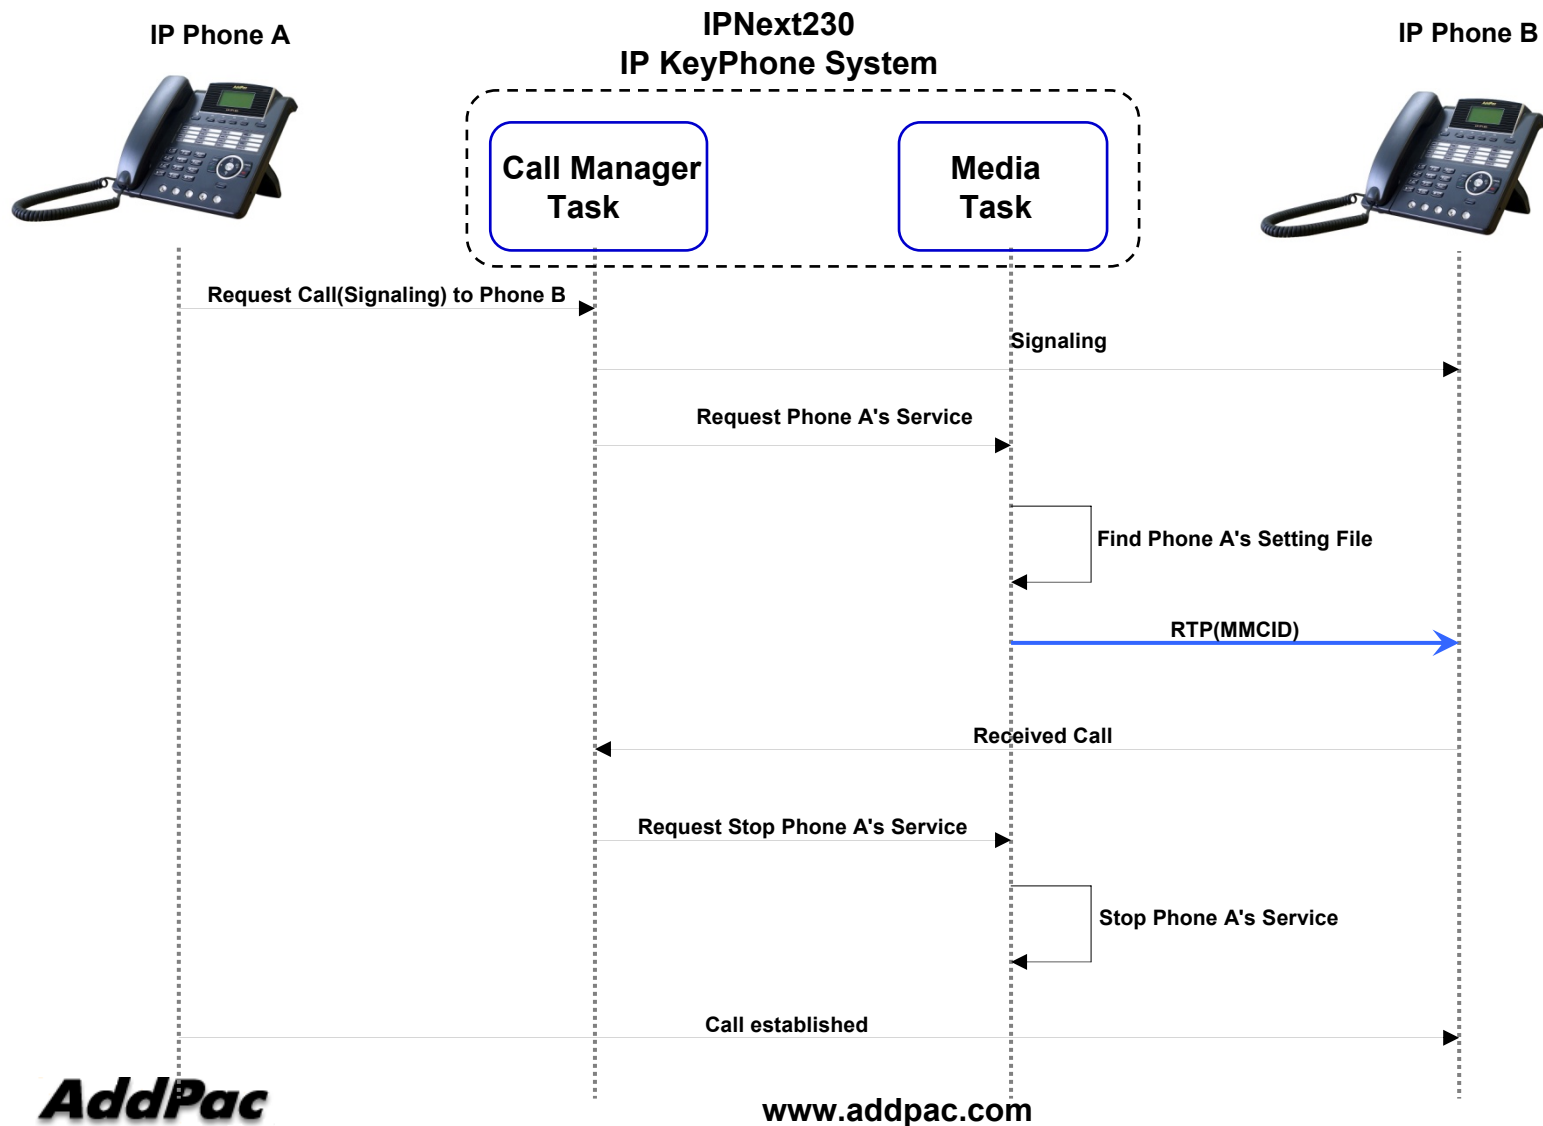

Contents

- Product Overview
- Media Service Data Flow Diagram
- Media Service Call Flow Diagram
- Media Service Codec
- Media Service Announcement
- Application Service

Product Overview

- Powerful IP-PBX for Small & Medium Enterprise
- Smart Management and User Friendly Features
- Fault Tolerant and Scalability Architecture
- Media Service Features
 - RBT/MoH/MMCID Service
 - RBT/MoH/MMCID Schedule Holiday) Support
 - Announcement Schedule(Holiday) Support
 - Announcement Package Distribution
 - Announcement/RBT/MoH/MMCID Audio/Video Support
- Firmware Upgradeable Architecture
- Two(2) Fast Ethernet Interface
- Fifteen(15) VoIP Interface Module Slots (Max.60 Port Analog)
- One(1) RS-232C Port for CLI

Media Server Data Flow Diagram

Media Server Call Flow Diagram (Ring Back Tone)

Media Server Call Flow Diagram (MoH : Music on Hold)

Media Server Call Flow Diagram (MMCID : Multimedia Caller ID)

Media Server Support Codec

Audio/Video	Codec
Audio	G711u
	G711a
	G729
Video	MPEG4
	H.263

Announcement Service

Service	Name	Description
Dial Tone	Normal Dial-tone	Hearing Tone When off-Hook("ttou")
	Virtual Dial-tone	Hearing tone when a user try to external outbound call (9T). Little bit difference with normal tone
	Consult tone	Hearing tone when a user transfer call("ttou", "ttou")
Announcement	Connect	Call will be connected
	Retry	Sorry, retry to call connect
	No Number	Sorry, Phone Number is not available
	Over Count	Retry count number is over.
	Busy	Sorry, this phone line is busy
	No Answer	Sorry. User doesn't answer
	System Normal Fail	Sorry, call connection is not available at this time
	Network Busy	Sorry, Network is busy, please retry after moment.
	System overload	Sorry, this call is restricted by license, please rety after moment
Default RBT/MoH	Ring back tone	Default RBT
	Music On Hold	Default MoH
	Call Waiting tone	Call Waiting tone