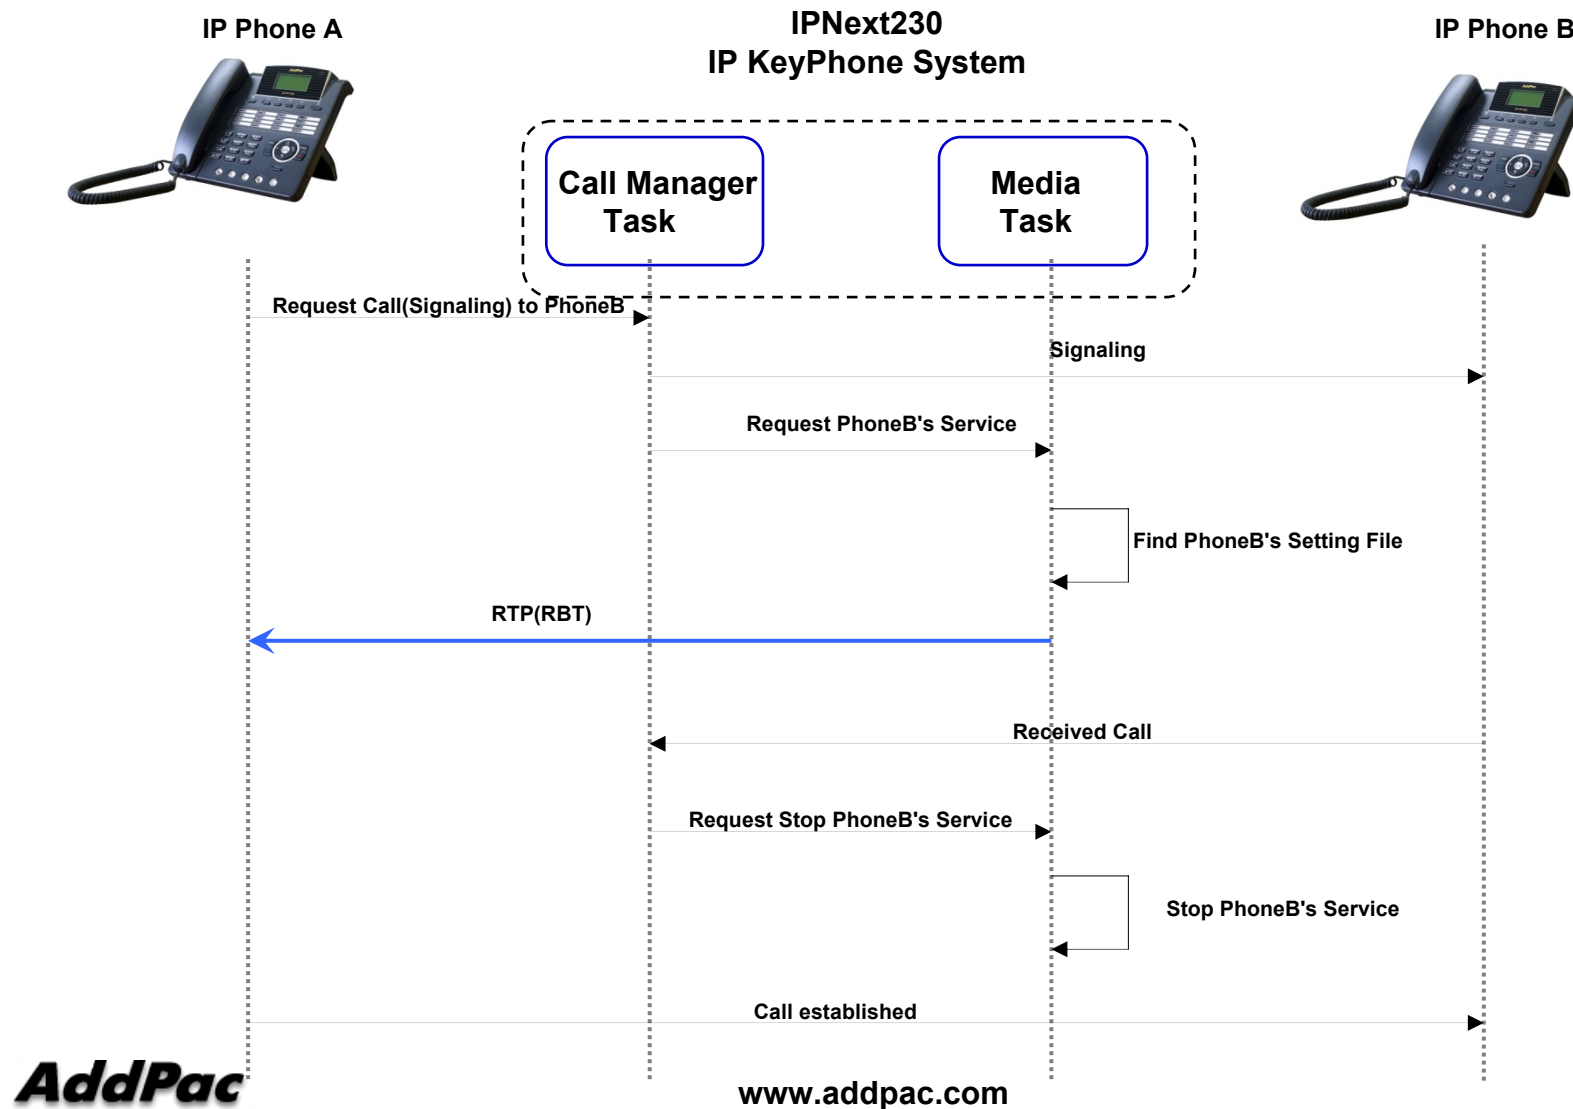

Contents

- Product Overview
- Media Service Data Flow Diagram
- Media Service Call Flow Diagram
- Media Service Codec
- Media Service Announcement
- Application Service

Product Overview

- Powerful IP-PBX for Small & Medium Enterprise
- Smart Management and User Friendly Features
- Fault Tolerant and Scalability Architecture
- Media Service Features
 - RBT/MoH/MMCID Service
 - RBT/MoH/MMCID Schedule Holiday) Support
 - Announcement Schedule(Holiday) Support
 - Announcement Package Distribution
 - Announcement/RBT/MoH/MMCID Audio/Video Support
- Firmware Upgradeable Architecture
- Two(2) Fast Ethernet Interface
- Fifteen(15) VoIP Interface Module Slots (Max.60 Port Analog)
- One(1) RS-232C Port for CLI

Media Server Data Flow Diagram

Media Server Call Flow Diagram (Ring Back Tone)

Media Server Call Flow Diagram (MoH : Music on Hold)

Media Server Call Flow Diagram (MMCID : Multimedia Caller ID)

Media Server Support Codec