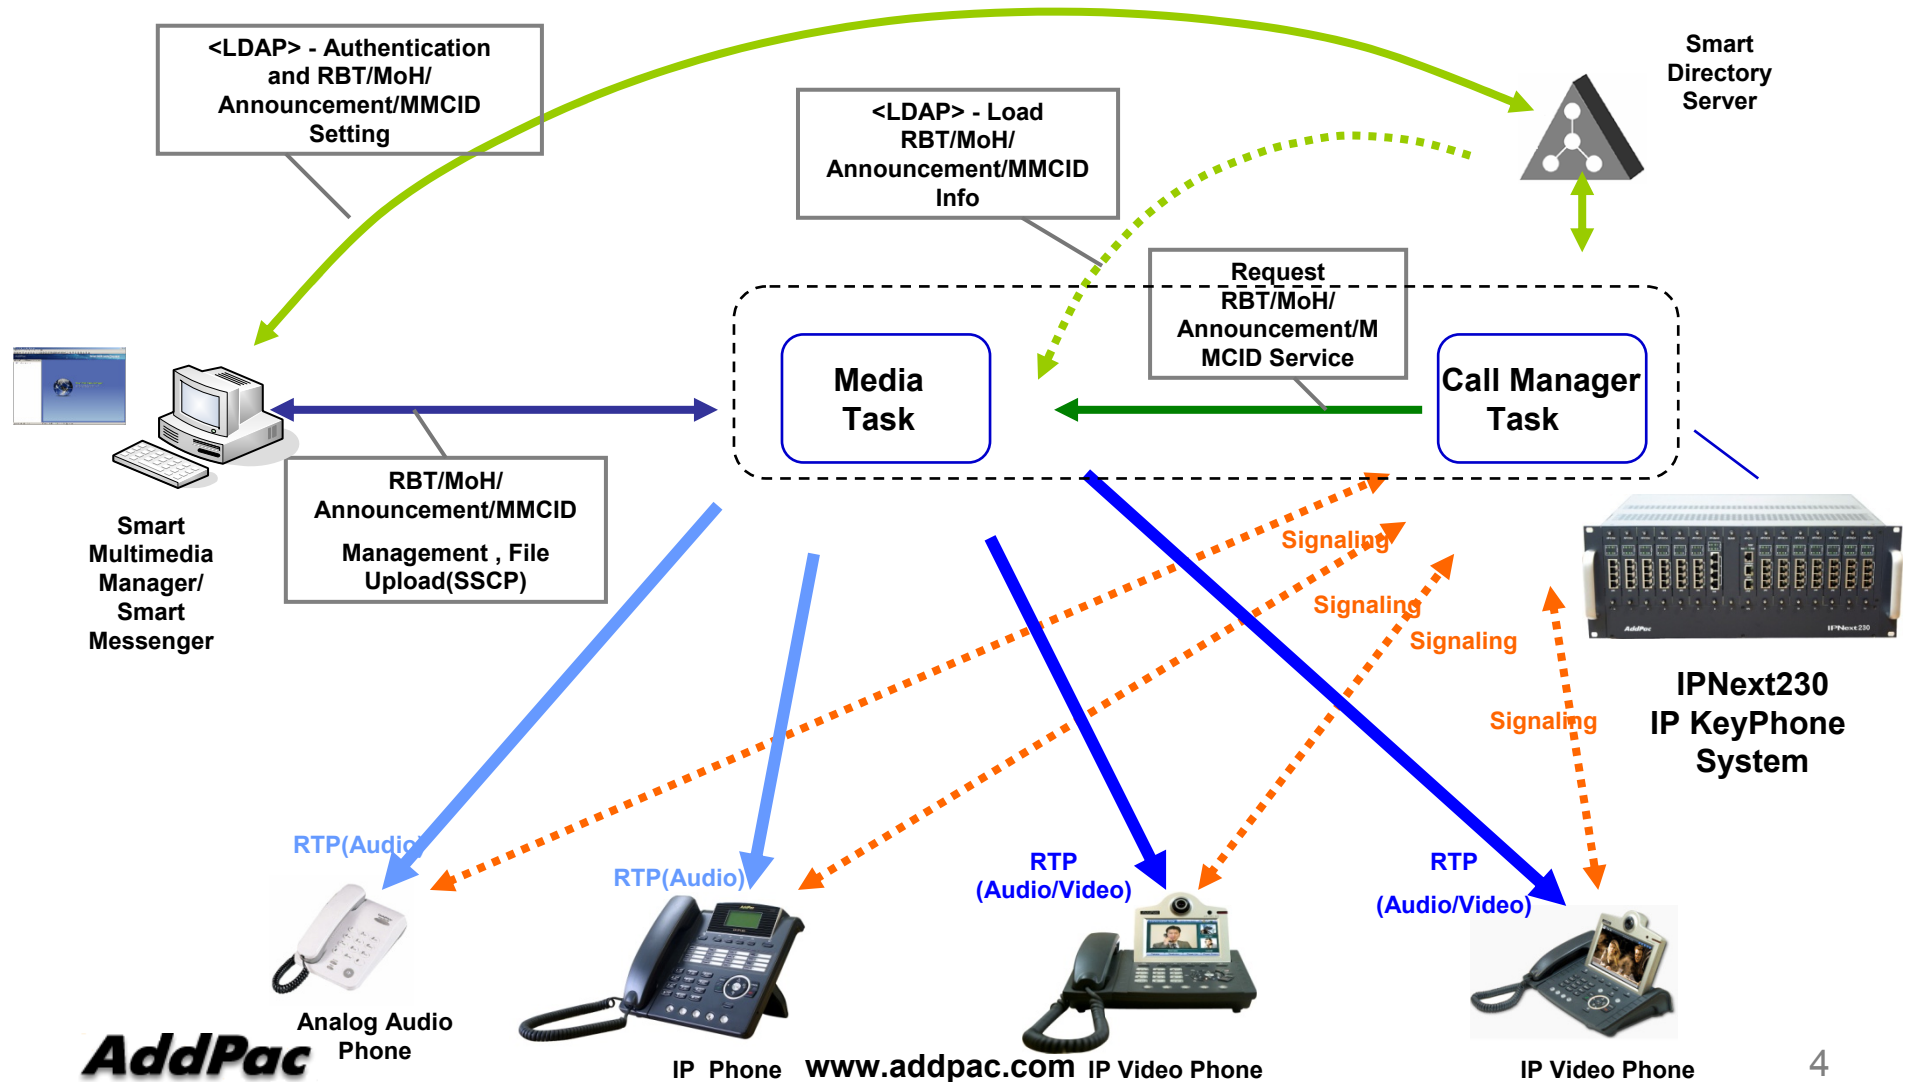

Contents

- Product Overview
- Media Service Data Flow Diagram
- Media Service Call Flow Diagram
- Media Service Codec
- Media Service Announcement
- Application Service

Product Overview

- Powerful IP-PBX for Small & Medium Enterprise
- Smart Management and User Friendly Features
- Fault Tolerant and Scalability Architecture
- Media Service Features
 - RBT/MoH/MMCID Service
 - RBT/MoH/MMCID Schedule Holiday) Support
 - Announcement Schedule(Holiday) Support
 - Announcement Package Distribution
 - Announcement/RBT/MoH/MMCID Audio/Video Support
- Firmware Upgradeable Architecture
- Two(2) Fast Ethernet Interface
- Fifteen(15) VoIP Interface Module Slots (Max.60 Port Analog)
- One(1) RS-232C Port for CLI

Media Server Data Flow Diagram

Media Server Call Flow Diagram (Ring Back Tone)

Media Server Call Flow Diagram (MoH : Music on Hold)

Media Server Call Flow Diagram (MMCID : Multimedia Caller ID)

Media Server Support Codec

Audio/Video	Codec
Audio	G711u
	G711a
	G729
Video	MPEG4
	H.263

Announcement Service

Service	Name	Description
Dial Tone	Normal Dial-tone	Hearing Tone When off-Hook("ttou")
	Virtual Dial-tone	Hearing tone when a user try to external outbound call (9T). Little bit difference with normal tone
	Consult tone	Hearing tone when a user transfer call("ttou", "ttou")
Announcement	Connect	Call will be connected
	Retry	Sorry, retry to call connect
	No Number	Sorry, Phone Number is not available
	Over Count	Retry count number is over.
	Busy	Sorry, this phone line is busy
	No Answer	Sorry. User doesn't answer
	System Normal Fail	Sorry, call connection is not available at this time
	Network Busy	Sorry, Network is busy, please retry after moment.
	System overload	Sorry, this call is restricted by license, please rety after moment
Default RBT/MoH	Ring back tone	Default RBT
	Music On Hold	Default MoH
	Call Waiting tone	Call Waiting tone