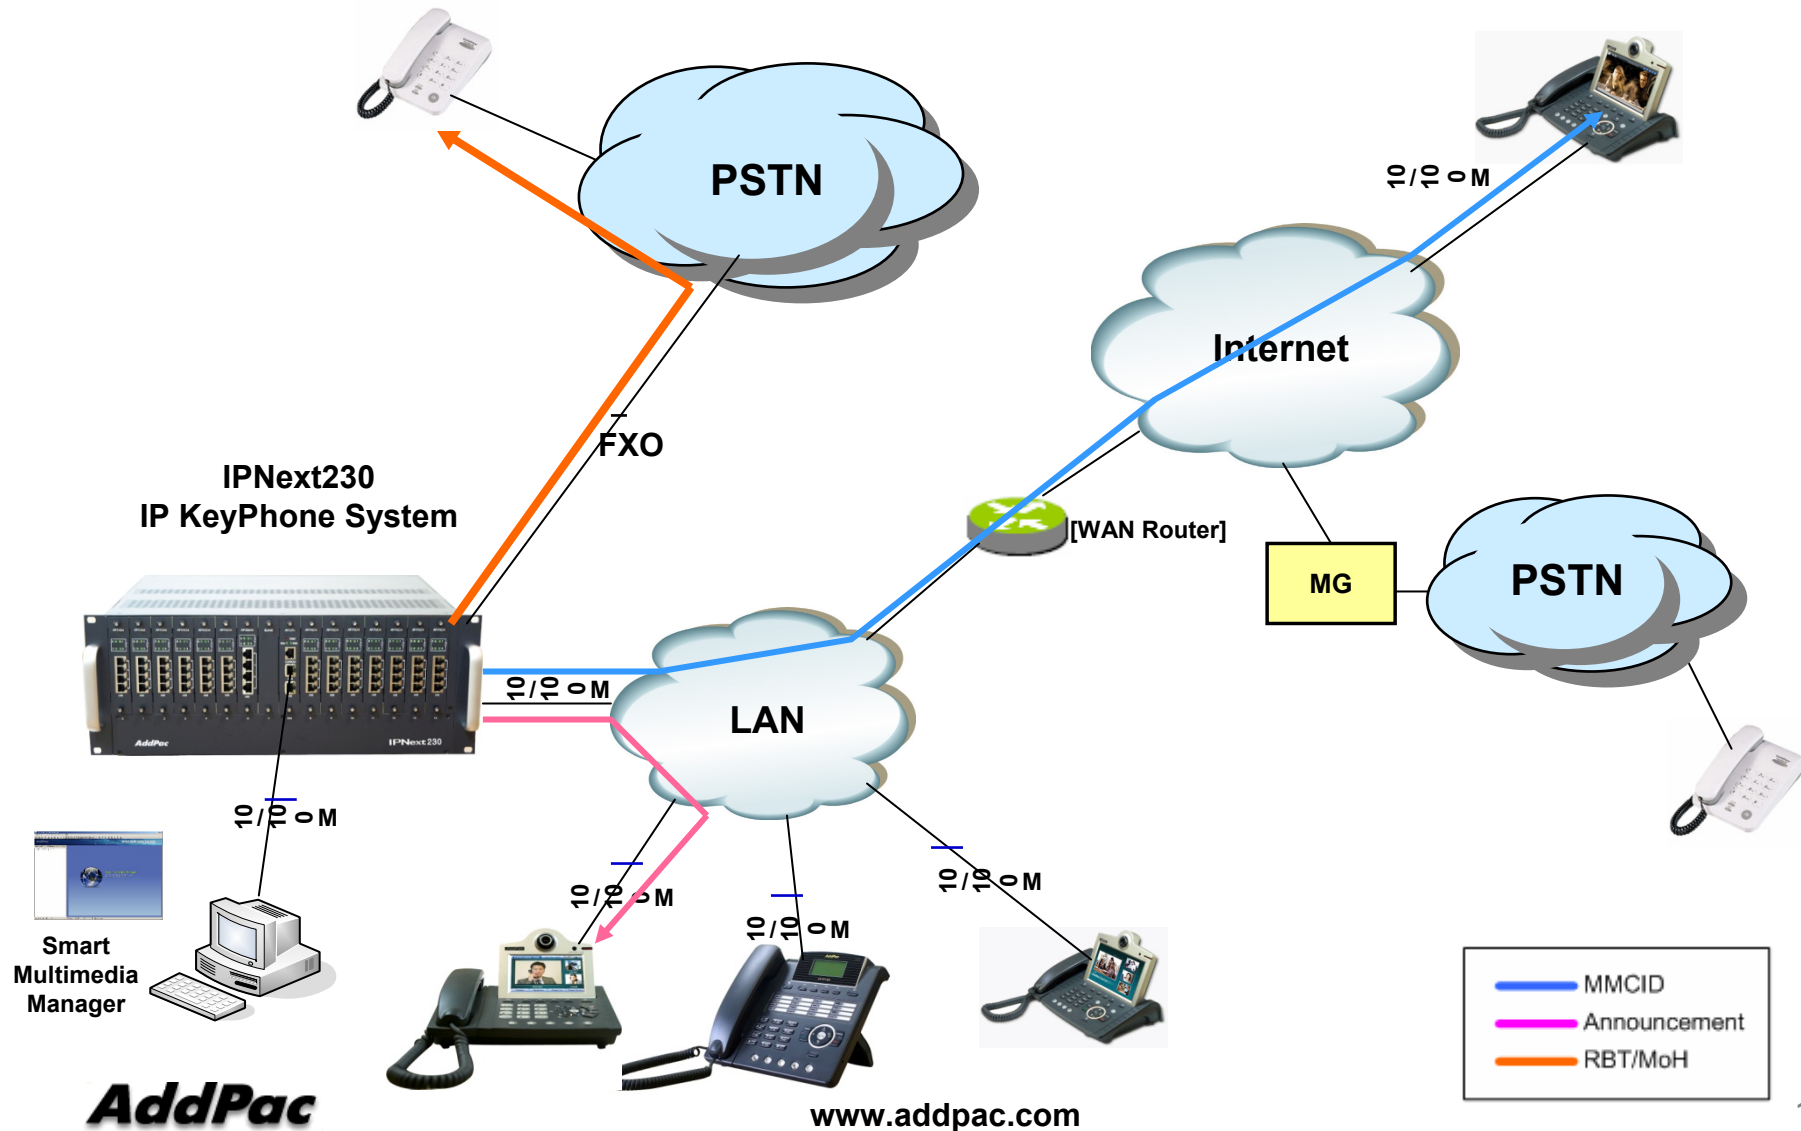

Media Service App. for All IP Environment