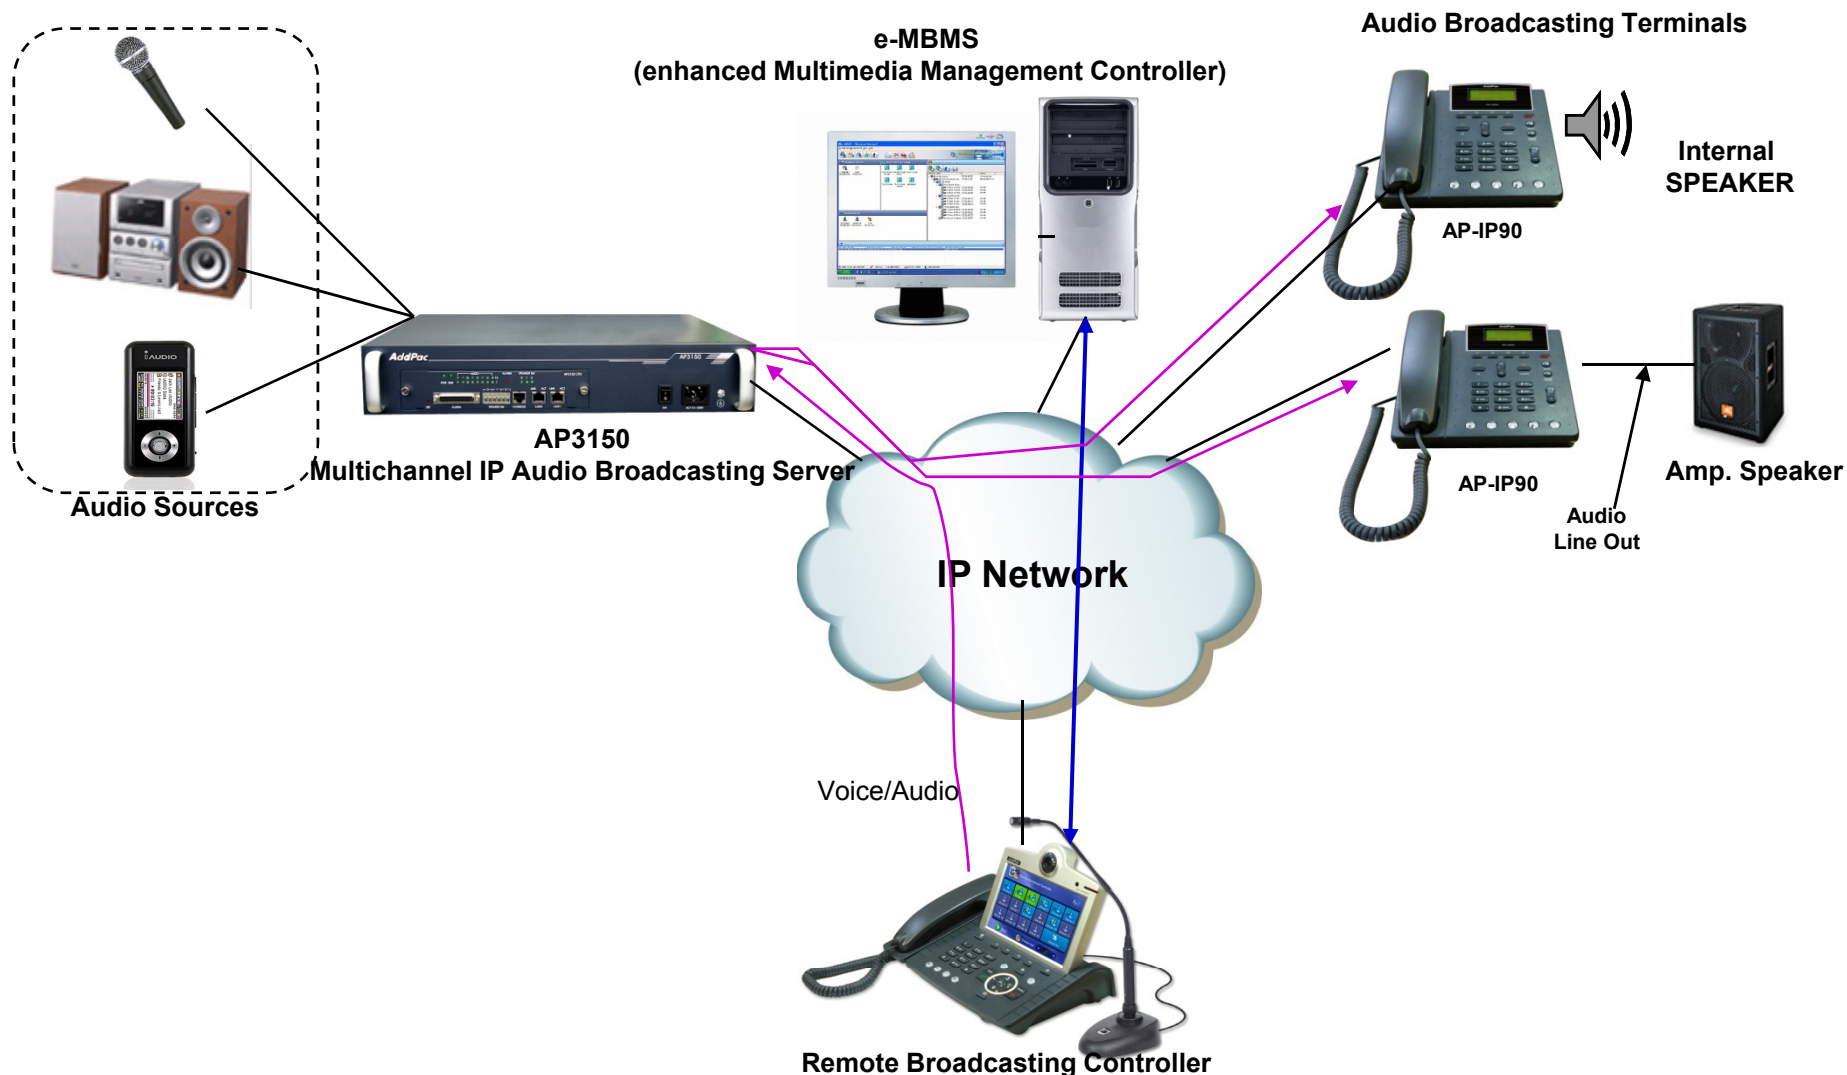

Remote Broadcasting Application

High-performance Remote Multimedia Broadcasting Solution

AP-IP90 Broadcasting Terminal

AP-VP300 Remote Broadcasting Terminal

e-MBMS (enhanced Multimedia
Broadcasting Management System)

AddPac

www.addpac.com

AddPac

AddPac Technology

2010, Sales and Marketing

Contents

- Remote Broadcasting Network Diagram : Example
- AP-VP300 Remote Broadcasting Controller
- Multiple Remote Broadcasting Service Diagram
- e-MBMS Multimedia Broadcasting Management

Remote Broadcasting Network Diagram

Remote Broadcasting Controller

AP-VP300 High Performance IP Video Phone

✓ **Application Select**

Remote Broadcasting Controller

OSD for Group Broadcasting Service

AP-VP300 High Performance IP Video Phone

Display the ON-AIR Status

Touch Screen

Chime Bell indicate "Broadcasting Start"

Volume Up button

Broadcasting Start Button

Volume Control

Remote Audio Broadcasting using External MIC (example)

Multiple Remote Broadcasting Service Diagram