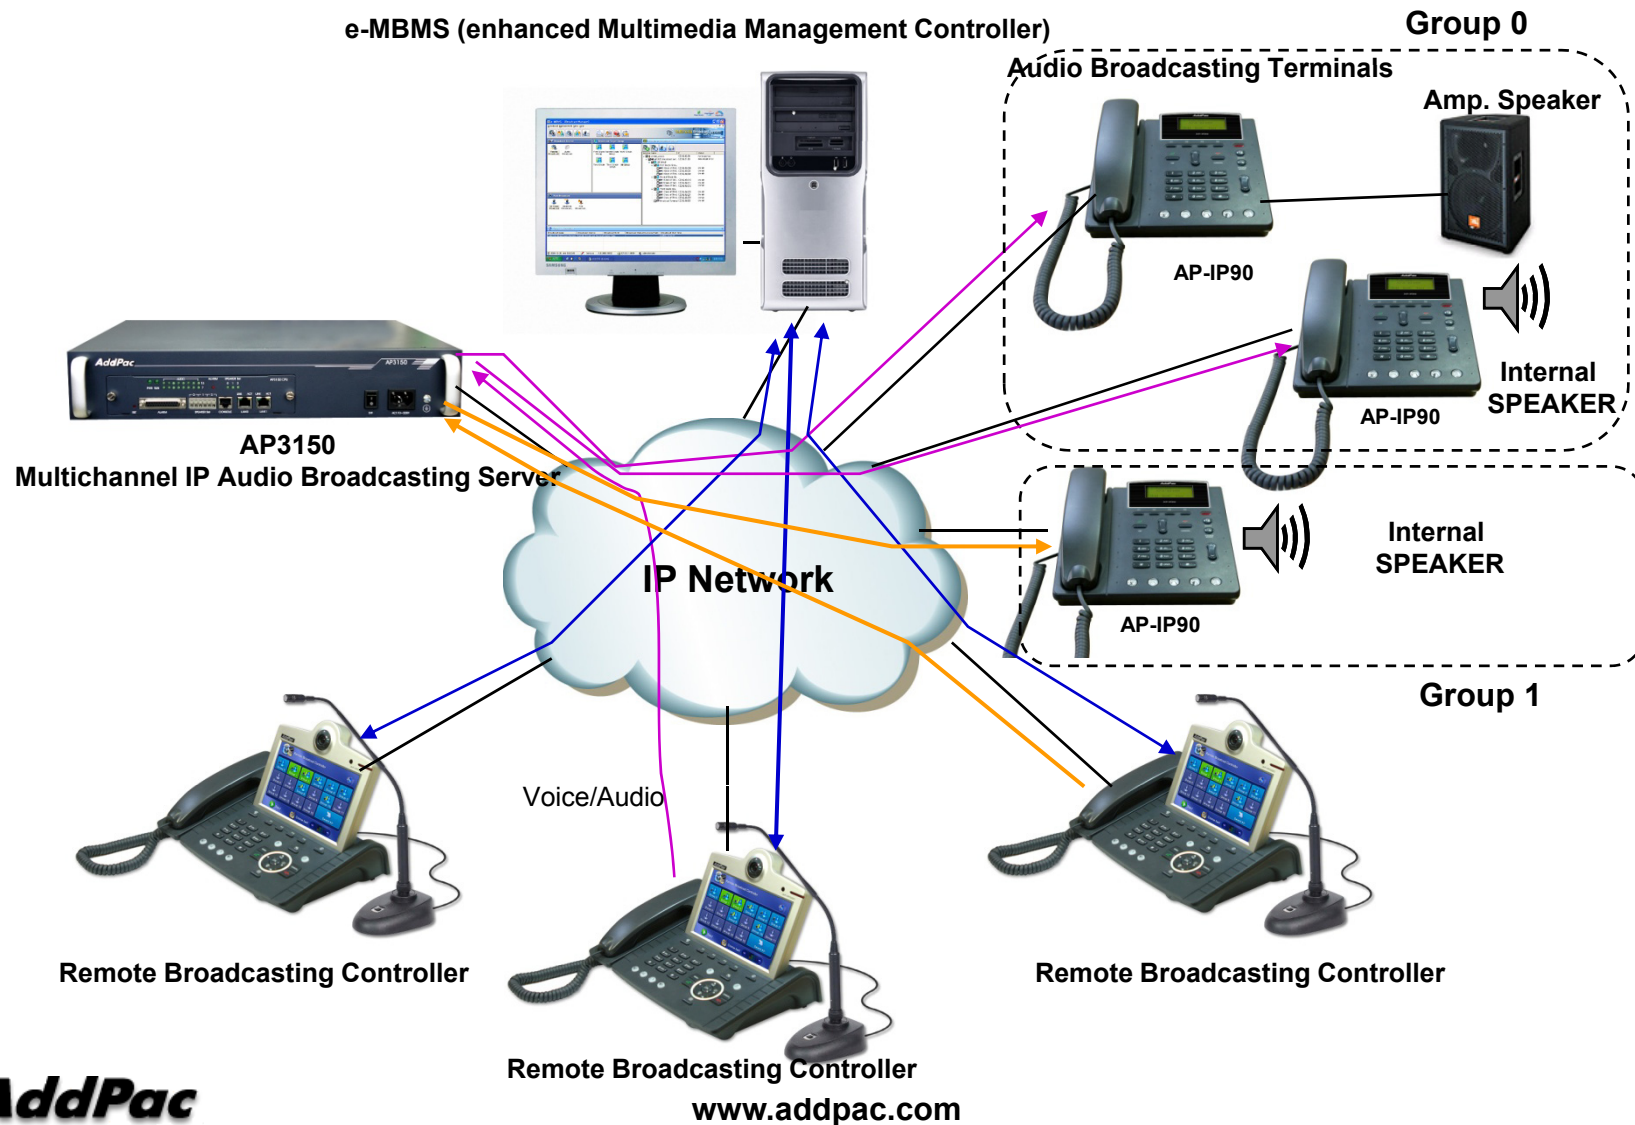

Remote Broadcasting Application

High-performance Remote Multimedia Broadcasting Solution

AP-IP90 Broadcasting Terminal

AP-VP300 Remote Broadcasting Terminal

e-MBMS (enhanced Multimedia
Broadcasting Management System)

Remote Broadcasting Network Diagram

Remote Broadcasting Controller

AP-VP300 High Performance IP Video Phone

✓ **Application Select**

Remote Broadcasting Controller

OSD for Group Broadcasting Service

AP-VP300 High Performance IP Video Phone

Display the ON-AIR Status

Touch Screen

Chime Bell indicate "Broadcasting Start"

Volume Up button

Broadcasting Start Button

Volume Control

Remote Audio Broadcasting using External MIC (example)

Multiple Remote Broadcasting Service Diagram

e-MBMS Service Feature

- Client/Server Architecture
- PC based Window Application Program
- User and Group Management
- User Access Management
- Broadcasting Equipment Management (Server/Terminal/Controller)
- Broadcasting Source Management
- Configuration Management
- Session Management
- Schedule Broadcasting Management
- Emergency Broadcasting
- Event Management
- **Remote Broadcasting Controller Management**
- e-MBMS Redundancy Configuration/Backup