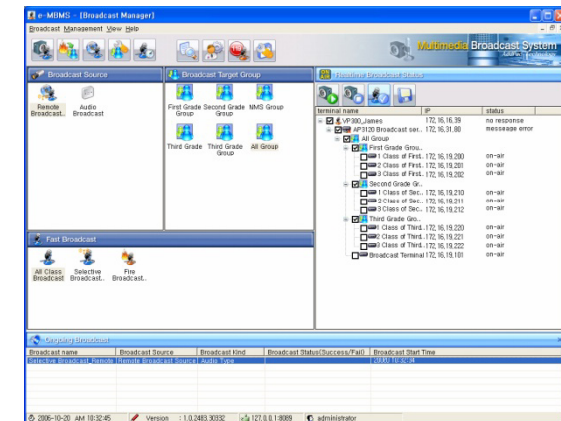

e-MBMS Service Feature

- Client/Server Architecture
- PC based Window Application Program
- User and Group Management
- User Access Management
- Broadcasting Equipment Management (Server/Terminal/Controller)
- Broadcasting Source Management
- Configuration Management
- Session Management
- Schedule Broadcasting Management
- Emergency Broadcasting
- Event Management
- **Remote Broadcasting Controller Management**
- e-MBMS Redundancy Configuration/Backup